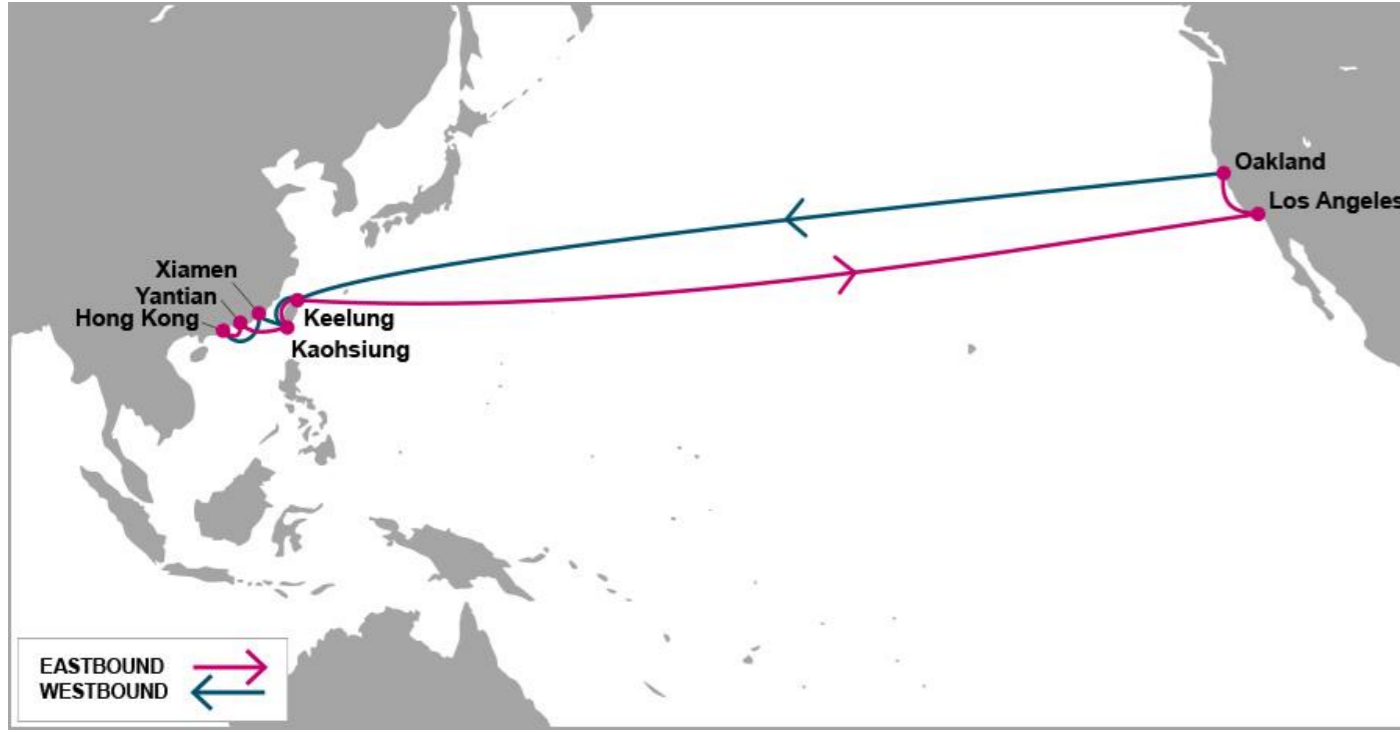

## PS4: Pacific South 4

## PORT ROTATION

(Terminals are subject to change)

ORIGIN	ETA/ETD	TERMINAL
Hong Kong	SAT/SUN	Hongkong International Terminal
Yantian	SUN/MON	Yantian International Container Terminal (YICT)
Kaohsiung	TUE/TUE	Kao Ming Container Terminal (KMCT)
Keelung	WED/WED	Keelung West Bank (WBCT)/Wharfs W19-W21
Los Angeles	MON/THU	West Basin Container Terminal
Oakland	FRI/SAT	Oakland International container Terminal
Keelung	MON/MON	CCTC Keelung West Bank (WBCT)/Wharfs W19-W21
Kaohsiung	WED/WED	Kao Ming Container Terminal (KMCT)
Xiamen	THU/FRI	Xiamen Hairun Container Terminal Group Co.,Ltd
Hong Kong	SAT/SUN	Hongkong International Terminal
<b>Turnaround days:</b>		<b>42</b>

## KEY TRANSIT TABLE

E/B	LAX	OAK	W/B	KEL	KHH	XMN	HKG	YTN
HKG	15	19	LAX	18	20	21	23	24
YTN	14	18	OAK	16	18	19	21	22
KHH	13	17						
KEL	12	16						

### KEY TRANSIT TABLE - UNLOCODE PORT NAME & COUNTRY NAME

HKG: Hong Kong, China | YTN: Yantian, China | KHH: Kaohsiung, Taiwan | KEL: Keelung, Taiwan | LAX: Los Angeles, USA | OAK: Oakland, USA | XMN: Xiamen, China