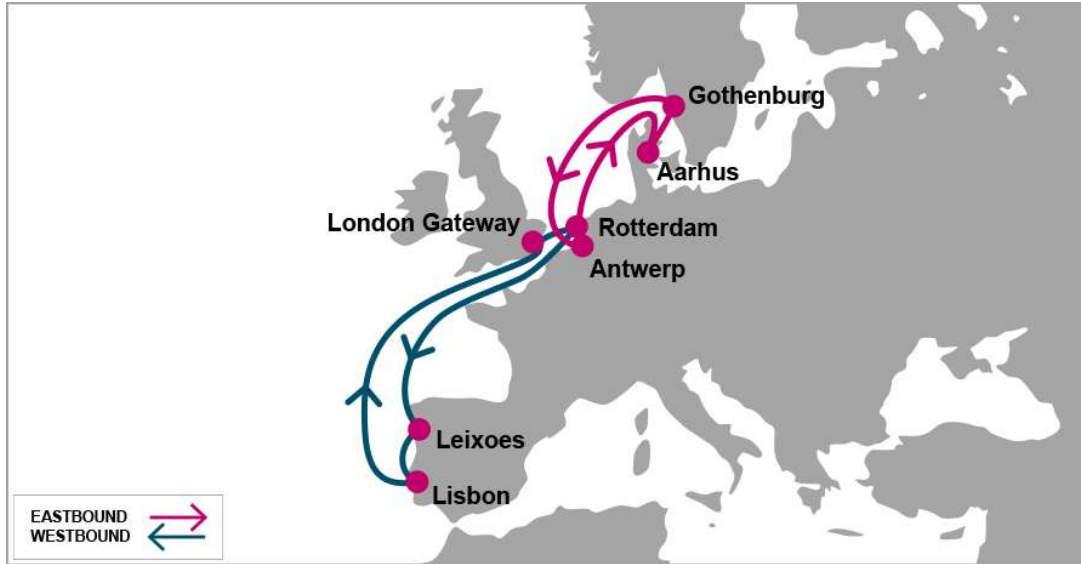

IBESCO: Iberia, Europe, Scandinavia Loop

KEY TRANSIT TABLE

E/B	AAR	GOT	W/B	LEI	LIS
LEI	10	11	AAR	10	12
LIS	8	9	GOT	8	10
LGP	4	5	ANR	5	7
RTM	3	4	RTM	4	6
RTM	2	3	RTM	3	5

KEY TRANSIT TABLE - UNLOCODE PORT NAME & COUNTRY NAME

PORT ROTATION

(Terminals are subject to change)

ORIGIN	ETA/ETD	TERMINAL
Rotterdam	SAT/SUN	Ect Delta Tml
Rotterdam	SUN/MON	Rotterdam World Gateway
Aarhus	WED/WED	Apm Terminals - Aarhus A/S
Gothenburg	THU/FRI	Apm Terminals Got
Antwerp	SUN/MON	PSA Q 913 North Sea
Rotterdam	MON/TUE	Ect Delta Tml
Rotterdam	TUE/WED	Rotterdam World Gateway
Leixoes	SAT/SUN	Yilport Leixoes
Lisbon	MON/TUE	Yilport Lisbon Sotagugs
London Gateway	FRI/SAT	London Gateway
Rotterdam	SAT/SUN	Ect Delta Tml
Turnaround days:		21

Weekly/Fixed Day Service

Last update : 16-May-2018