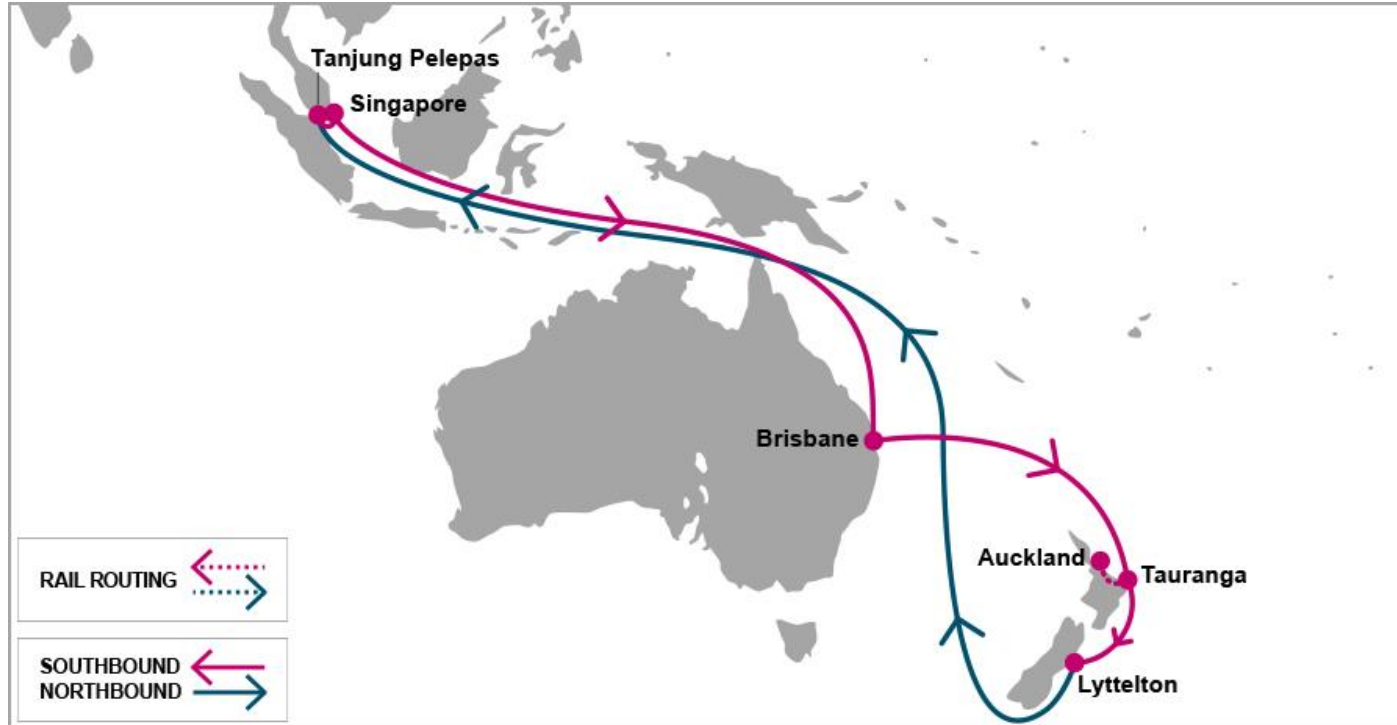

## NZ1: New Zealand Feeder 1

## KEY TRANSIT TABLE

S/B	BNE	TRG	AKL	LYT	N/B	TPP	SIN
TPP	10	15	17	17	AKL	20	21
SIN	9	14	16	16	TRG	18	19
					LYT	16	17

### KEY TRANSIT TABLE - UNLOCODE PORT NAME & COUNTRY NAME

TPP: Tanjung Pelepas, Malaysia | SIN: Singapore, Singapore | AKL: Auckland, New Zealand | TRG: Tauranga, New Zealand | LYT: Lyttelton, New Zealand | BNE: Brisbane, Australia

## PORT ROTATION

(Terminals are subject to change)

ORIGIN	ETA/ETD	TERMINAL
Tanjung Pelepas	MON/TUE	Tanjung Pelepas Port
Singapore	TUE/WED	PSA Singapore
Brisbane	FRI/SAT	Patrick
Tauranga	WED/THU	Port of Tauranga
Auckland (Via Rail)	FRI/SAT	Metroport
Lyttelton	FRI/SAT	Lyttelton Port Company
Tanjung Pelepas	MON/TUE	Tanjung Pelepas Port
<b>Turnaround days:</b>	<b>35</b>	