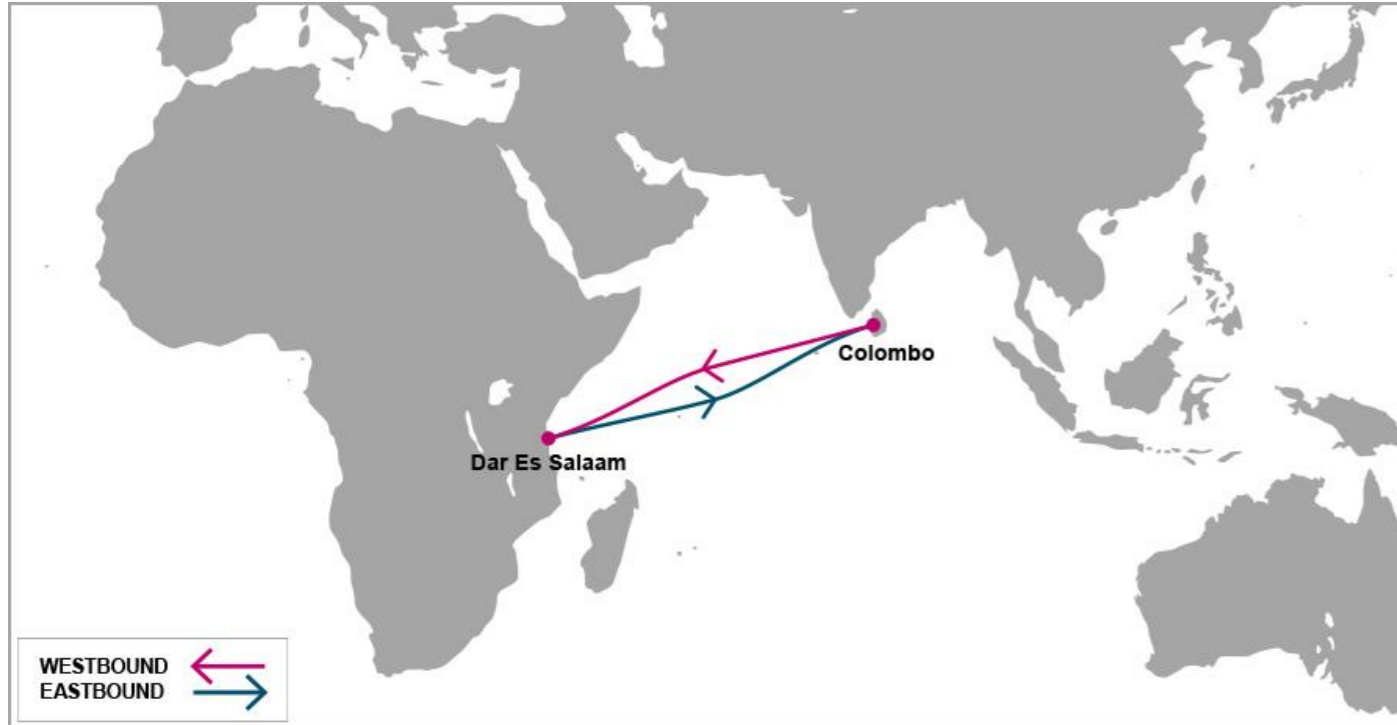

AEF: Asia East Africa Service (Dar Es Salaam)

KEY TRANSIT TABLE

W/B	DAR	E/B	CMB
CMB	11	DAR	9

KEY TRANSIT TABLE - UNLOCODE PORT NAME & COUNTRY NAME

CMB: Colombo, Sri Lanka | **DAR:** Dar Es Salaam, Tanzania

PORT ROTATION

(Terminals are subject to change)

ORIGIN	ETA/ETD	TERMINAL
Colombo	MON/MON	JCT
Dar Es Salaam	FRI/FRI	TICT
Colombo	SUN/MON	JCT
Turnaround days:	28	

Weekly/Fixed Day Service

Last update : 14-Feb-2018