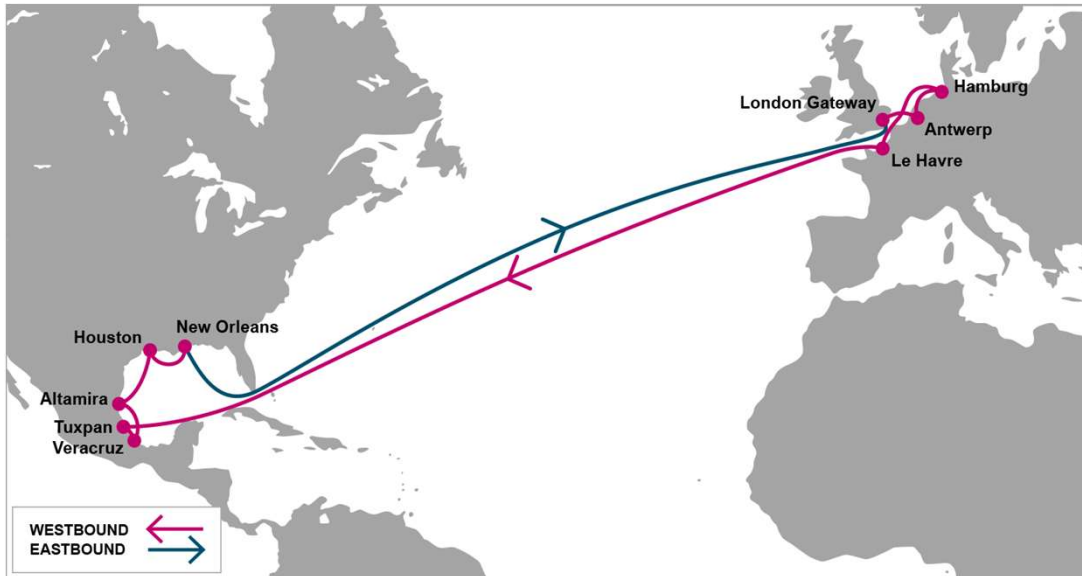

AL4: Atlantic 4

KEY TRANSIT TABLE

W/B	TUX	VER	ATM	HOU	MSY	E/B	LGP	ANR	HAM	LEH
LGP	19	19	21	24	26	TUX	23	25	28	30
ANR	16	16	18	21	23	VER	22	24	27	29
HAM	13	13	15	18	20	ATM	20	22	25	27
LEH	11	11	13	16	18	HOU	17	19	22	24
						MSY	15	17	20	22

KEY TRANSIT TABLE - UNLOCODE PORT NAME & COUNTRY NAME

LGP: London Gateway, UK | ANR: Antwerp, Belgium | HAM: Hamburg, Germany | LEH: Le Havre, France | TUX: Tuxpan, Mexico | VER: Veracruz, Mexico | ATM: Altamira, Mexico | HOU: Houston, USA | MSY: New Orleans, USA

PORT ROTATION

(Terminals are subject to change)

ORIGIN	ETA/ETD	TERMINAL
London Gateway	WED/WED	London Gateway Terminal (LGW)
Antwerp	FRI/SAT	PSA Antwerp
Hamburg	MON/TUE	HHLA Container Terminal Altenwerder (CTA)
Le Havre	WED/THU	Le Havre North Terminals-Quais de l'Atlantique (CNMP)
Tuxpan	MON/MON	Tuxpan Port Terminal, SA DE CV
Veracruz	MON/TUE	Internacional De Cont De Veracruz
Altamira	WED/THU	Infraestructura Portuaria Mexicana
Houston	SAT/SUN	Port Of Houston Auotirity (BBC)
New Orleans	MON/TUE	Ports America
London Gateway	WED/WED	London Gateway Terminal (LGW)

Turnaround days: 42

Weekly/Fixed Day Service

Last update : 16-Jan-2019