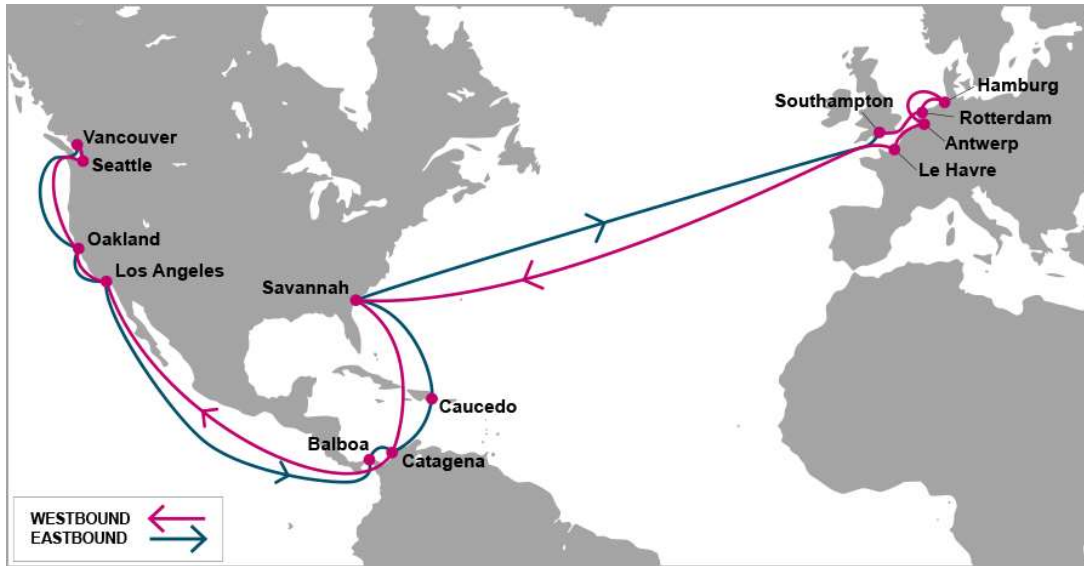

AL5: Atlantic 5

KEY TRANSIT TABLE

W/B	SAV	CTG	LAX	OAK	SEA	VAN	E/B	BLB	CTG	CAU	SAV	SOU	LEH	RTM	HAM	ANR
SOU	16	21	31	33	37	39	SEA	15	18	20	25	38	40	41	43	46
LEH	15	20	30	32	36	38	VAN	14	17	19	24	37	39	40	42	45
RTM	13	18	28	30	34	36	OAK	11	14	16	21	34	36	37	39	42
HAM	11	16	26	28	32	34	LAX	9	12	14	19	32	34	35	37	40
ANR	9	14	24	26	30	32	BLB		3	5	10	23	25	26	28	31
							CTG			2	7	20	22	23	25	28
							CAU				4	17	19	20	22	25
							SAV					12	14	15	17	20

KEY TRANSIT TABLE - UNLOCODE PORT NAME & COUNTRY NAME

SOU: Southampton, UK | RTM: Rotterdam, Netherland | HAM: Hamburg, Germany | ANR: Antwerp, Belgium | LEH: Le Havre, France | SEA: Seattle, USA | VAN: Vancouver, Canada | OAK: Oakland, USA | LAX: Los Angeles, USA | BLB: Balboa, Panama | CTG: Cartagena, Colombia | CAU: Caucedo, Dominican Republic | SAV: Savannah, USA |

PORT ROTATION

(Terminals are subject to change)

ORIGIN	ETA/ETD	TERMINAL
Southampton	MON/TEU	DP World Southampton Container Terminal
Le Havre	WED/WED	Le Havre North Terminals-Quais de l'Atlantique
Rotterdam	THU/FRI	ECT Delta Terminals
Hamburg	SAT/SUN	HHLA Container Terminal Altenwerder
Antwerp	TUE/TUE	PSA Antwerp
Savannah	THU/FRI	Garden City Terminal
Cartagena	TUE/WED	SPRC Sociedade Portuaria de Cartagena
Los Angeles	FRI/FRI	West Basin Container Terminal
Oakland	SUN/MON	Oakland International container Terminal
Seattle	THU/FRI	T18 -SSA MARINE TERMINAL
Vancouver	SAT/SAT	Fraser Surrey Docks
Oakland	TUE/TUE	Oakland International container Terminal
Los Angeles	WED/THU	West Basin Container Terminal
Balboa	SAT/SAT	Panama Ports Company
Cartagena	TUE/TUE	SPRC Sociedade Portuaria de Cartagena
Caucedo	THU/FRI	DPW Caucedo Terminal
Savannah	TUE/WED	Garden City Terminal
Southampton	MON/TUE	DP World Southampton Container Terminal

Turnaround days: 77

Weekly/Fixed Day Service

Last update : 16-Jan-2019