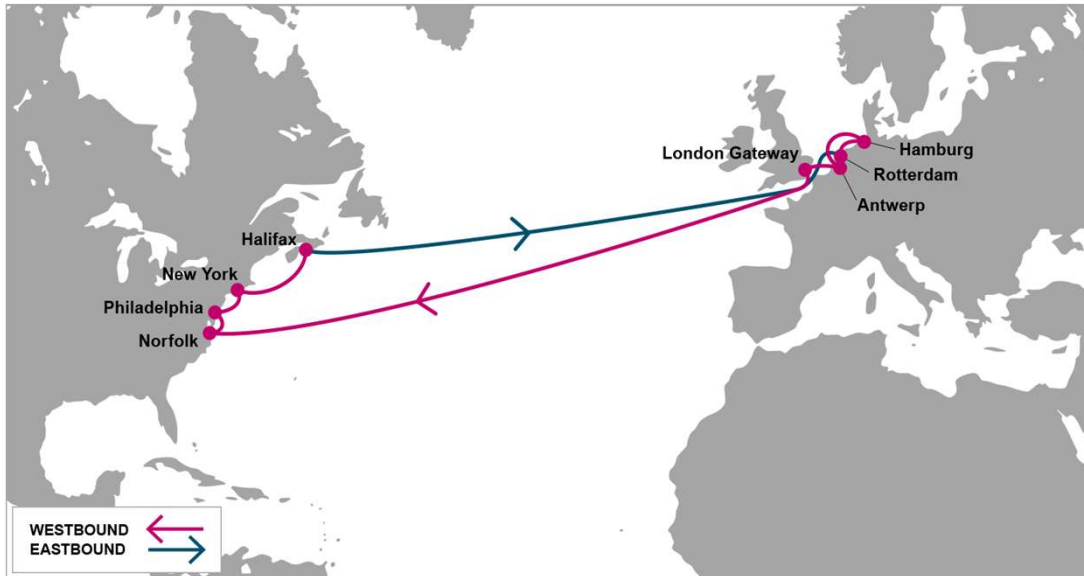

AL1: Atlantic 1

KEY TRANSIT TABLE

W/B	ORF	PHL	NYC	HAL	E/B	RTM	HAM	ANR	LGP
RTM	16	18	20	23	ORF	17	19	22	24
HAM	14	16	18	21	PHL	15	17	20	22
ANR	11	13	15	18	NYC	13	15	18	20
LGP	10	12	14	17	HAL	11	13	16	18

KEY TRANSIT TABLE - UNLOCODE PORT NAME & COUNTRY NAME

RTM: Rotterdam, Netherland | HAM: Hamburg, Germany | ANR: Antwerp, Belgium | LGP: London Gateway, UK | ORF: Norfolk, USA | PHL: Philadelphia, USA | NYC: New York, USA | HAL: Halifax, Canada

PORT ROTATION

(Terminals are subject to change)

ORIGIN	ETA/ETD	TERMINAL
Rotterdam	FRI/SAT	ECT Delta Terminals
Hamburg	SUN/MON	HHLA Container Terminal Altenwerder (CTA)
Antwerp	WED/THU	PSA Antwerp
London Gateway	FRI/FRI	London Gateway Terminal (LGW)
Norfolk	MON/TUE	Norfolk International Terminal (NIT)
Philadelphia	WED/THU	Packer Avenue Marine Terminal
New York	FRI/SAT	GCT New York (NYCT)
Halifax	MON/MON	Fairview Cove
Rotterdam	FRI/SAT	ECT Delta Terminals

Turnaround days: 35

Weekly/Fixed Day Service

Last update : 16-Jan-2019