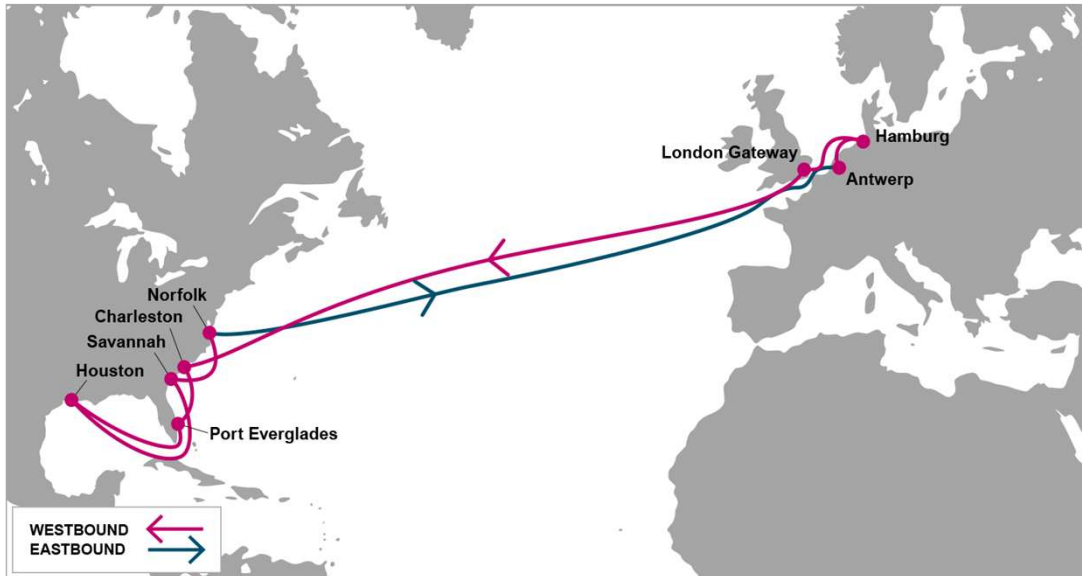

AL3: Atlantic 3

KEY TRANSIT TABLE

W/B	CHS	PEF	HOU	SAV	ORF	E/B	ANR	HAM	LGP
ANR	14	17	21	29	31	CHS	26	28	31
HAM	12	15	19	27	29	PEF	24	26	29
LGP	10	13	17	25	27	HOU	18	20	23
						SAV	11	13	16
						ORF	9	11	14

KEY TRANSIT TABLE - UNLOCODE PORT NAME & COUNTRY NAME

ANR: Antwerp, Belgium | HAM: Hamburg, Germany | LGP: London Gateway, UK | CHS: Charleston, USA | PEF: Port Everglades, USA | HOU: Houston, USA | SAV: Savannah, USA | ORF: Norfolk, USA

PORT ROTATION

(Terminals are subject to change)

ORIGIN	ETA/ETD	TERMINAL
Antwerp	THU/FRI	PSA Antwerp
Hamburg	SAT/SUN	HHLA Container Terminal Altenwerder (CTA)
London Gateway	TUE/TUE	London Gateway Terminal (LGW)
Charleston	FRI/SAT	North Charleston Terminal
Port Everglades	MON/MON	Florida International Terminals (FIT)
Houston	FRI/SUN	Port Of Houston Authority (BBC)
Savannah	SAT/SUN	Garden City Terminal
Norfolk	MON/TUE	Norfolk International Terminal (NIT)
Antwerp	THU/FRI	PSA Antwerp
Turnaround days:		42

Weekly/Fixed Day Service

Last update : 16-Jan-2019