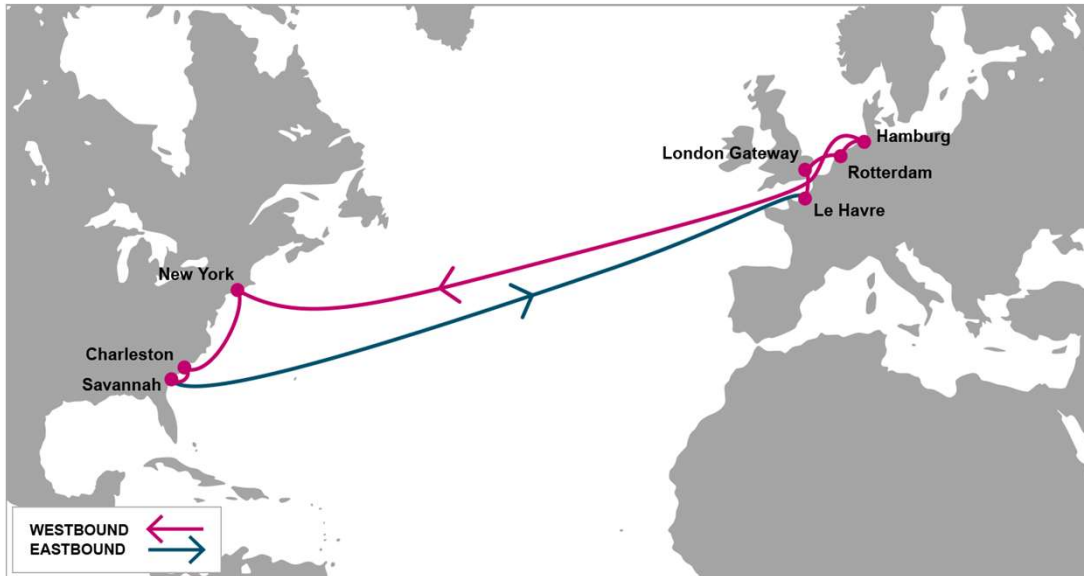

AL2: Atlantic 2

KEY TRANSIT TABLE

W/B	NYC	CHS	SAV	E/B	LEH	LGP	RTM	HAM
LEH	16	20	23	NYC	17	19	20	22
LGP	15	19	22	CHS	13	15	16	18
RTM	13	17	20	SAV	10	12	13	15
HAM	11	15	18					

KEY TRANSIT TABLE - UNLOCODE PORT NAME & COUNTRY NAME

LGP: London Gateway, UK | LEH: Le Havre, France | RTM: Rotterdam, Netherland | HAM: Hamburg, Germany | NYC: New York, USA | CHS: Charleston, USA | SAV: Savannah, USA

PORT ROTATION

(Terminals are subject to change)

ORIGIN	ETA/ETD	TERMINAL
Le Havre	SAT/SUN	Le Havre North Terminals-Quais de AMERIQUE (CNMP)
London Gateway	MON/MON	London Gateway Terminal (LGW)
Rotterdam	TUE/WED	ECT Delta Terminals
Hamburg	THU/FRI	HHLA Container Terminal Altenwerder (CTA)
New York	TUE/WED	Maher Terminals
Charleston	SAT/SUN	North Charleston Terminal
Savannah	TUE/WED	Garden City Terminal
Le Havre	SAT/SUN	Le Havre North Terminals-Quais de AMERIQUE (CNMP)
Turnaround days:	35	

Weekly/Fixed Day Service

Last update : 16-Jan-2019