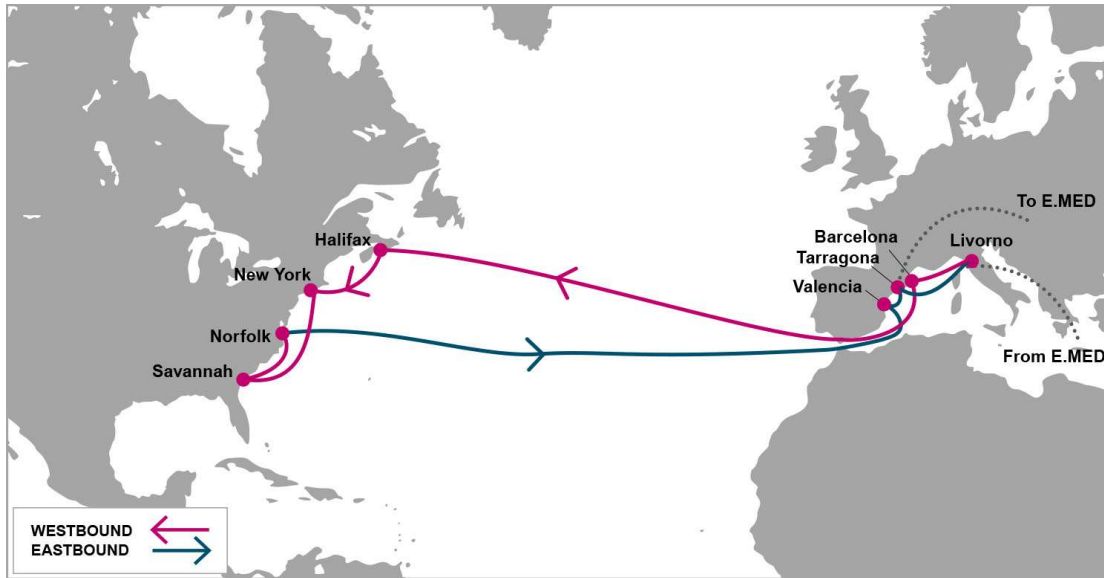

AL7: Atlantic 7

PORT ROTATION

(Terminals are subject to change)

ORIGIN	ETA/ETD	TERMINAL
Livorno	FRI/SAT	TDT Terminal Darsena Toscana SRL
Barcelona	MON/TUE	APM Terminals Barcelona
Halifax	FRI/FRI	Halterm - Halifax
New York	SUN/MON	Maher Terminals
Savannah	WED/THU	Garden City Terminal
Norfolk	SAT/SAT	Norfolk International Terminal (NIT)
Valencia	SAT/SUN	TCV Stevedoring Company SA
Tarragona	MON/TUE	DPW Tarragona
Livorno	FRI/SAT	TDT Terminal Darsena Toscana SRL

Turnaround days: 56

Weekly/Fixed Day Service

KEY TRANSIT TABLE

W/B	HFX	NYC	SAV	ORF	E/B	VLC	TRG	LIV
LIV	13	15	18	21	HFX	22	24	42
BCN	10	12	15	18	NYC	19	21	39
					SAV	16	18	36
					ORF	14	16	34

Disclaimer: * Service changes in relation to US trade lanes are still subject to final FMC review.

KEY TRANSIT TABLE - UNLOCODE PORT NAME & COUNTRY NAME

LIV: Livorno, Italy | BCN: Barcelona, Spain | VLC: Valencia, Spain | HFX: Halifax, Canada | NYC: New York, USA | ORF: Norfolk, USA | SAV: Savannah, USA | TRG: Tarragona, Spain

Last update : 05-Dec-2018