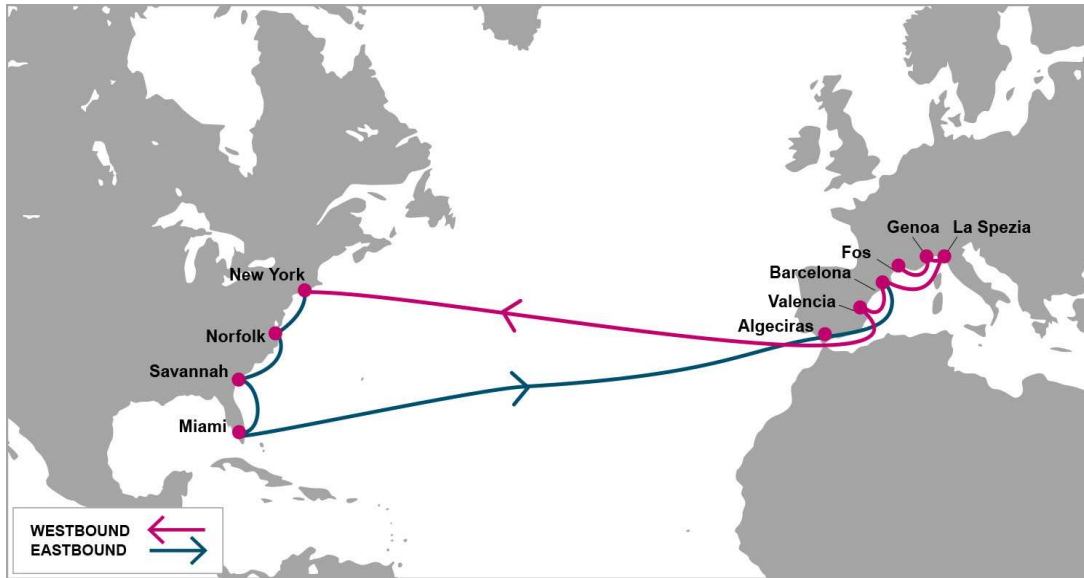

AL6: Atlantic 6

KEY TRANSIT TABLE

W/B	NYC	ORF	SAV	MIA	E/B	ALG	FOS	GOA	SPE	BCN	VLC
FOS	18	21	24	26	NYC	18	21	22	25	28	29
GOA	16	19	22	24	ORF	16	19	20	23	26	27
SPE	14	17	20	22	SAV	13	16	17	20	23	24
BCN	11	14	17	19	MIA	11	14	15	18	21	22
VLC	10	13	16	18							

KEY TRANSIT TABLE - UNLOCODE PORT NAME & COUNTRY NAME

PORT ROTATION

(Terminals are subject to change)

ORIGIN	ETA/ETD	TERMINAL
Fos	TUE/WED	Eurofos
Genoa	WED/FRI	Voltri Terminal Europe
La Spezia	SAT/SUN	La Spezia Container Terminal
Barcelona	TUE/WED	APM Terminals Barcelona
Valencia	WED/THU	Noatum Container Terminal Valencia
New York	SUN/TUE	Maher Terminals
Norfolk	WED/THU	Norfolk International Terminal (NIT)
Savannah	SAT/SUN	Garden City Terminal
Miami	MON/TUE	Port of Miami
Algeciras	FRI/SAT	Total Terminal International Algeciras
Fos	TUE/WED	Eurofos

Turnaround days: 42

Weekly/Fixed Day Service

Last update : 10-Dec-2018