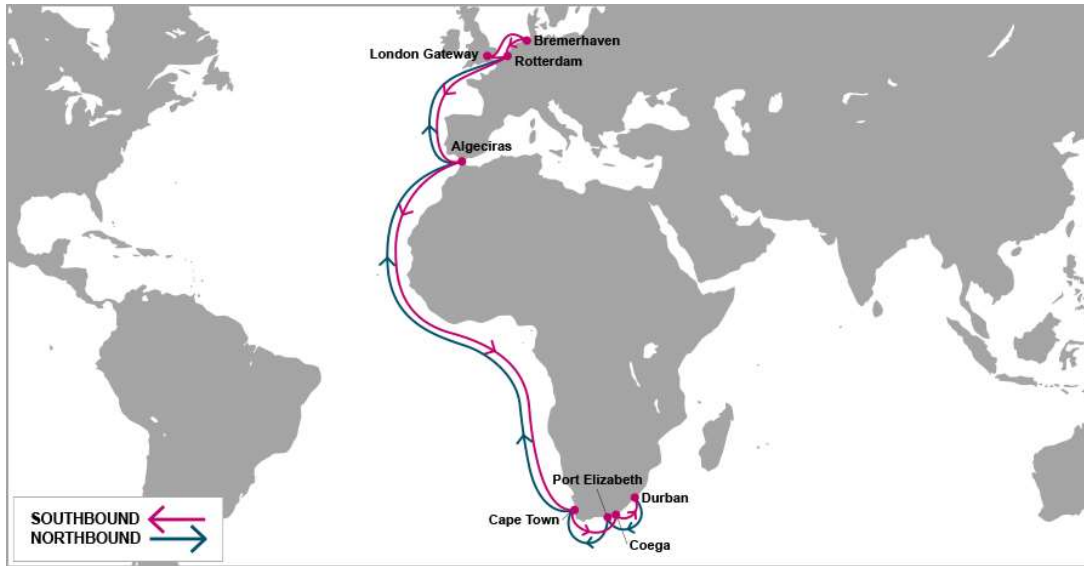

SRX: South Africa Rainbow Express

KEY TRANSIT TABLE

S/B	ALG	CPT	ZBA	DUR	N/B	ALG	RTM	LGP	BRV
LGP	9	22	25	28	DUR	20	23	25	27
BRV	6	19	22	25	PLZ	16	19	21	23
RTM	5	18	21	24	CPT	12	15	17	19
ALG		13	16	19	ALG		3	5	7

KEY TRANSIT TABLE - UNLOCODE PORT NAME & COUNTRY NAME

LGP: London Gateway, UK | BRV: Bremerhaven, Germany | RTM: Rotterdam, Netherland | ALG: Algeciras, Spain | CPT: Cape Town, South Africa | ZBA: Ngqura, South Africa | DUR: Durban, South Africa | PLZ: Port Elizabeth, South Africa

PORT ROTATION

(Terminals are subject to change)

ORIGIN	ETA/ETD	TERMINAL
London Gateway	FRI/FRI	London Gateway
Bremerhaven	SUN/MON	NTB North Sea Terminal Bremerhaven
Rotterdam	TUE/TUE	APM Terminals Rotterdam B.V.
Algeciras	SUN/SUN	Total Terminal International (TTI)
Cape Town	SAT/SUN	Cape Town Container Terminal
Coega	TUE/WED	Ngqura Container Terminal
Durban	FRI/MON	Durban Container Terminal
Port Elizabeth	THU/FRI	Port Elizabeth Container Terminal
Cape Town	SUN/TUE	Cape Town Container Terminal
Algeciras	SUN/SUN	Algeciras APMT Terminal
Rotterdam	WED/THU	APM Terminals Rotterdam B.V.
London Gateway	FRI/FRI	London Gateway

Turnaround days: 56

Weekly/Fixed Day Service

Last update : 25-Mar-2019