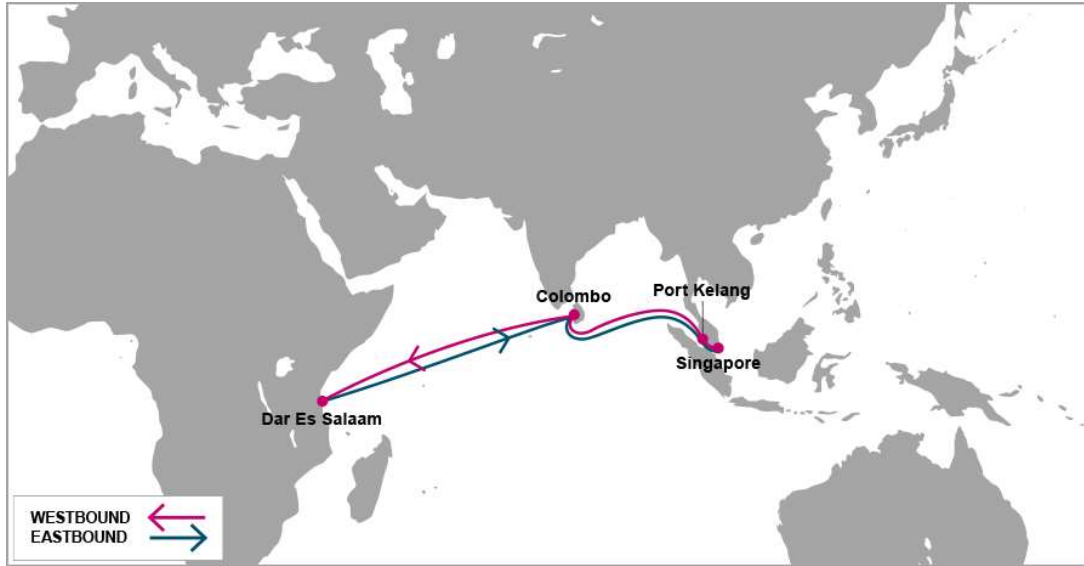

EA2: East Africa 2 (Dar Es Salaam)

KEY TRANSIT TABLE

W/B	DAR	E/B	CMB	PKG	SIN
SIN	18	DAR	10	16	18
PKG	15				
CMB	11				

KEY TRANSIT TABLE - UNLOCODE PORT NAME & COUNTRY NAME

PORT ROTATION

(Terminals are subject to change)

ORIGIN	ETA/ETD	TERMINAL
Singapore	SUN/MON	PSA Singapore
Port Kelang	WED/THU	Westports
Colombo	MON/MON	JCT
Dar Es Salaam	FRI/THU	TICT
Colombo	SUN/MON	JCT
Port Kelang	SAT/SUN	Westports
Singapore	MON/MON	PSA Singapore
Turnaround days:		43

Weekly/Fixed Day Service

Last update : 25-Mar-2019