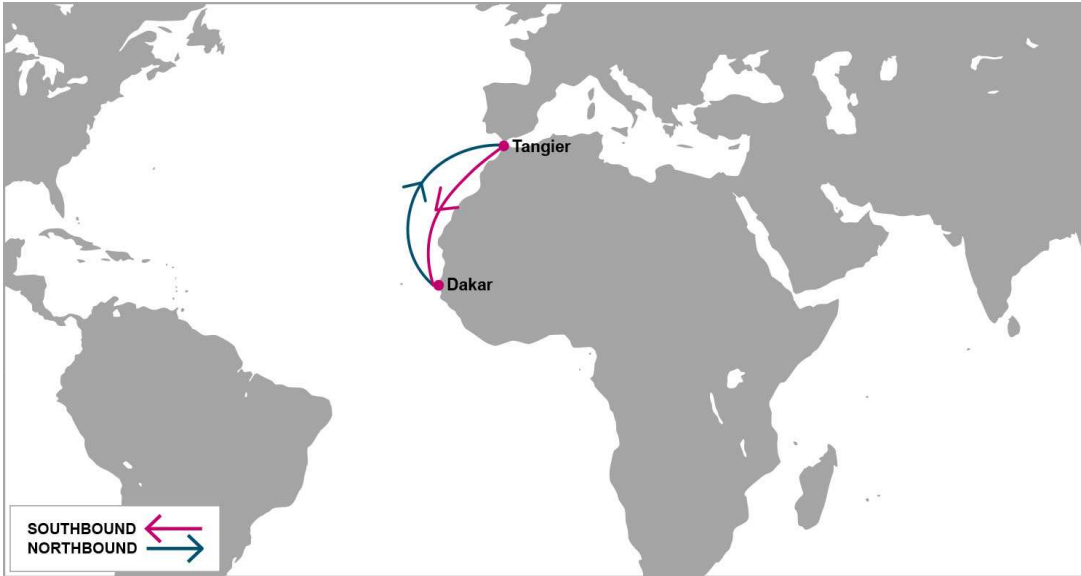

TNG: Tangier, Morocco | COO: Cotonou, Benin | APP: Apapa, Nigeria | TIP: Tin Can, Nigeria | TEM: Tema, Ghana

Last update : 05-Apr-2019

ARS: Africa Rainbow Shuttle

KEY TRANSIT TABLE

S/B	TEM	ABJ	N/B	TEM	ABJ	TNG
TNG	9	13	TEM	3	11	
			ABJ		7	

KEY TRANSIT TABLE - UNLOCODE PORT NAME & COUNTRY NAME

TNG: Tangier, Morocco | TEM: Tema, Ghana | ABJ: Abidjan, Côte d'Ivoire

PORT ROTATION

(Terminals are subject to change)

ORIGIN	ETA/ETD	TERMINAL
Tangier	WED/THU	Eurogate
Tema	SAT/SUN	Meridian Port Services Ltd (MPS)
Abidjan	WED/THU	Abidjan Container Terminal
Tangier	THU/THU	Eurogate
Turnaround days:	35	

Weekly/Fixed Day Service

Last update : 25-Mar-2019

ARE: Africa Rainbow Express

KEY TRANSIT TABLE

S/B	DKR	N/B	TNG
TNG	7	DKR	6

KEY TRANSIT TABLE - UNLOCODE PORT NAME & COUNTRY NAME

TNG: Tangier, Morocco | DKR: Dakar, Senegal

KEY TRANSIT TABLE - UNLOCODE PORT NAME & COUNTRY NAME

LGP: London Gateway, UK | BRV: Bremerhaven, Germany | RTM: Rotterdam, Netherland | ALG: Algeciras, Spain | CPT: Cape Town, South Africa | ZBA: Ngqura, South Africa | DUR: Durban, South Africa | PLZ: Port Elizabeth, South Africa