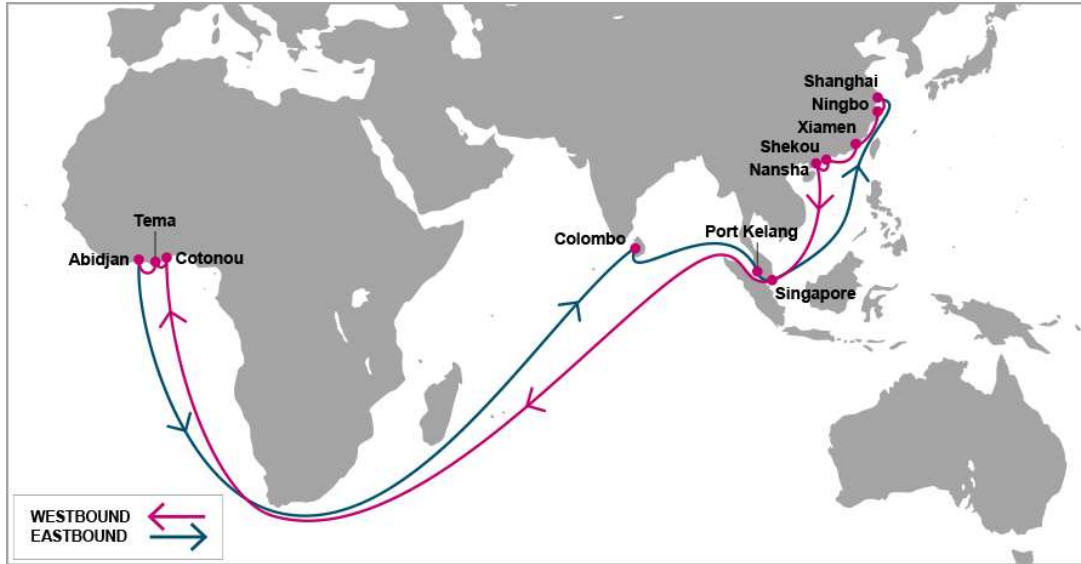

KEY TRANSIT TABLE - UNLOCODE PORT NAME & COUNTRY NAME

TAO: Qingdao, China | SHA: Shanghai, China | NGB: Ningbo, China | NSA: Nansha, China | SIN: Singapore, Singapore | PKG: Port Kelang, Malaysia | APP: Apapa, Nigeria | TIP: Tin Can, Nigeria | TEM: Tema, Ghana

Turnaround days: 84

Weekly/Fixed Day Service

Last update : 25-Mar-2019

SW2: South West Africa 2

KEY TRANSIT TABLE

W/B	COO	TEM	ABJ	E/B	CMB	PKG	SIN	SHA	NGB	XMN	SHK	NSA
SHA	41	43	46	COO	27	32	33	41	43	46	48	49
NGB	39	41	44	TEM	25	30	31	39	41	44	46	47
XMN	37	39	42	ABJ	22	27	28	36	38	41	43	44
SHK	35	37	40	CMB		5	6	14	16	19	21	22
NSA	34	36	39									
SIN	29	31	34									

KEY TRANSIT TABLE - UNLOCODE PORT NAME & COUNTRY NAME

SHA: Shanghai, China | NGB: Ningbo, China | LON: London Gateway, UK | XMN: Xiamen, China | SHK: Shekou, China | NSA: Nansha, China | SIN: Singapore, Singapore | COO: Cotonou, Benin | TEM: Tema, Ghana | ABJ: Abidjan, Côte d'Ivoire | CMB: Colombo, Sri Lanka | PKG: Port Kelang, Malaysia

KEY TRANSIT TABLE - UNLOCODE PORT NAME & COUNTRY NAME

LGP: London Gateway, UK | BRV: Bremerhaven, Germany | RTM: Rotterdam, Netherland | ALG: Algeciras, Spain | CPT: Cape Town, South Africa | ZBA: Ngqura, South Africa | DUR: Durban, South Africa | PLZ: Port Elizabeth, South Africa