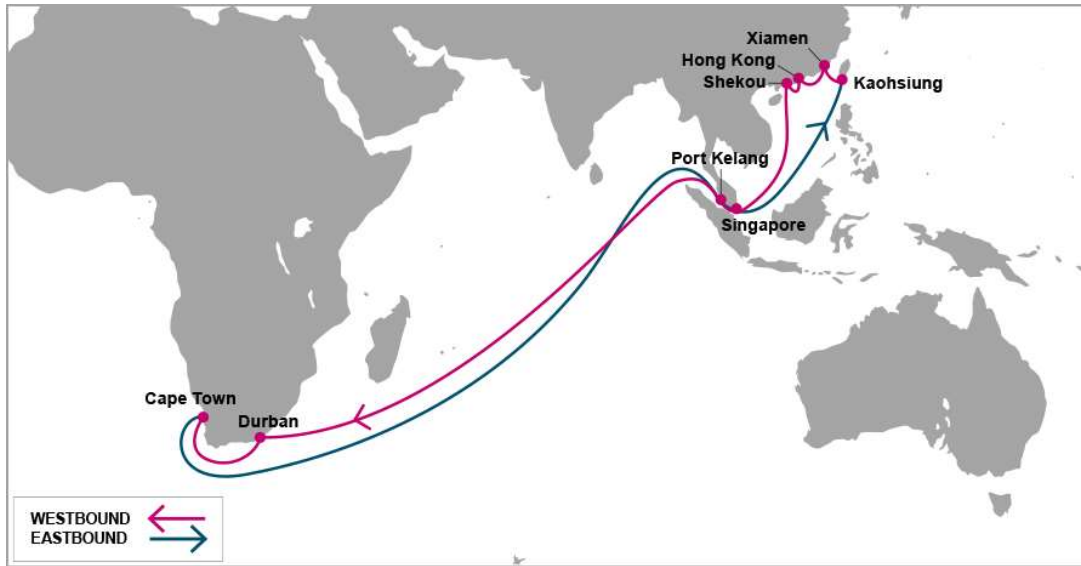

SAS: South Africa Service (South)

KEY TRANSIT TABLE

W/B	DUR	CPT	E/B	PKG	SIN	KHH	XMN	HKG	SHK
KHH	23	29	DUR	23	24	29	30	32	33
XMN	22	28	CPT	18	19	24	25	27	28
HKG	20	26							
SHK	20	26							
SIN	15	21							
PKG	14	20							

KEY TRANSIT TABLE - UNLOCODE PORT NAME & COUNTRY NAME

PORT ROTATION

(Terminals are subject to change)

ORIGIN	ETA/ETD	TERMINAL
Kaohsiung	THU/FRI	Kaohsiung 115 116 117 Terminal
Xiamen	FRI/SAT	Xiamen Haitian Container Terminal
Hong Kong	SUN/MON	Hong Kong International Terminals
Shekou	MON/MON	Shekou Container Terminal LTD
Singapore	FRI/SAT	PSA Singapore
Port Kelang	SUN/SUN	Westports
Durban	SUN/WED	New Pier 1 Terminal
Cape Town	SAT/MON	Cape Town Container Terminal
Port Kelang	FRI/FRI	Westports
Singapore	SAT/SUN	PSA Singapore
Kaohsiung	THU/FRI	Kaohsiung 115 116 117 Terminal

Turnaround days: 56

Weekly/Fixed Day Service

Last update : 05-Apr-2019