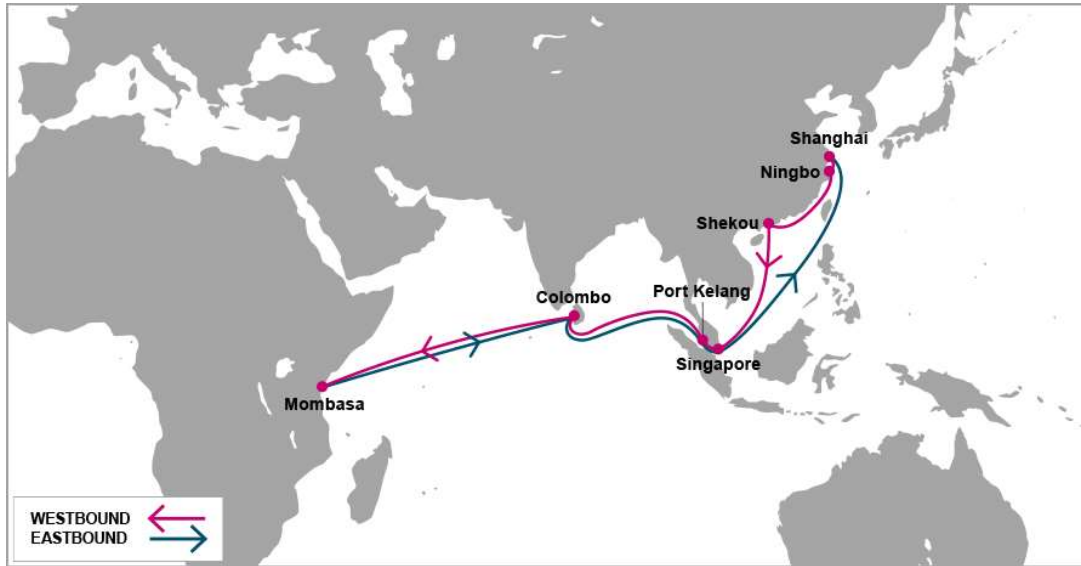

EA1: East Africa 1 (Mombasa)

KEY TRANSIT TABLE

W/B	MBA	E/B	CMB	PKG	SIN	SHA
SHA	24	MBA	8	12	14	22
NGB	22					
SHK	19					
SIN	14					
PKG	12					
CMB	7					

KEY TRANSIT TABLE - UNLOCODE PORT NAME & COUNTRY NAME

SHA: Shanghai, China | NGB: Ningbo, China | SHK: Shekou, China | SIN: Singapore, SIN | PKG: Port Kelang, Malaysia | CMB: Colombo, Sri Lanka | MBA: Mombasa, Kenya

PORT ROTATION

(Terminals are subject to change)

ORIGIN	ETA/ETD	TERMINAL
Shanghai	THU/THU	Wai Gao Qiao Phase 2
Ningbo	FRI/SAT	Ningbo Beilun Container Terminal
Shekou	MON/TUE	Shekou Container Terminal
Singapore	SUN/SUN	PSA Singapore
Port Kelang	TUE/TUE	Westports
Colombo	SAT/SUN	JCT
Mombasa	SUN/WED	MCT
Colombo	THU/THU	JCT
Port Kelang	MON/TUE	Westports
Singapore	WED/THU	PSA Singapore
Shanghai	THU/THU	Wai Gao Qiao Phase 2

Turnaround days: 49

Weekly/Fixed Day Service

Last update : 25-Mar-2019