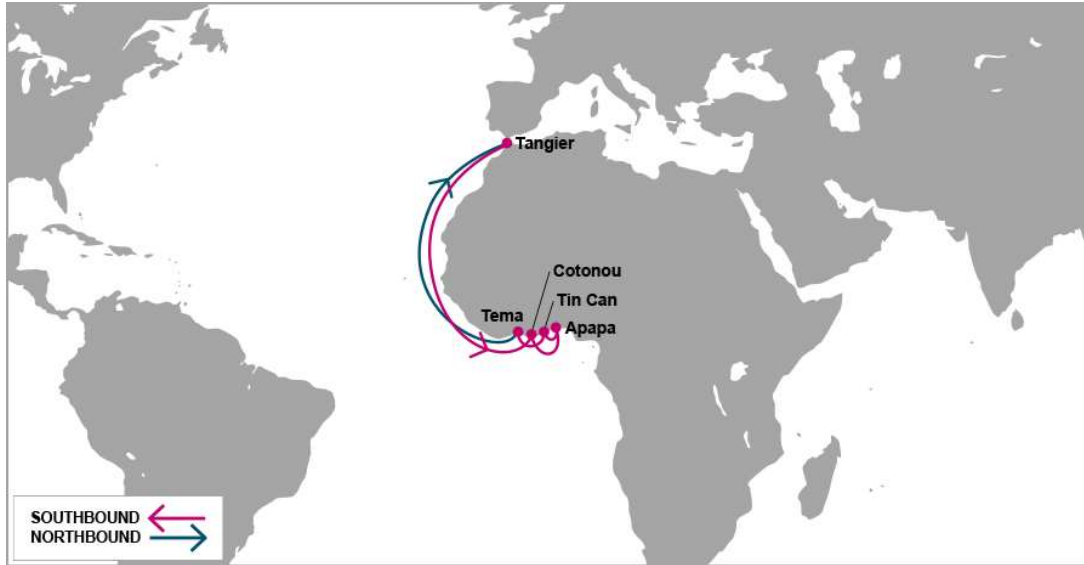

ARB: Africa Rainbow Bridge

PORT ROTATION

(Terminals are subject to change)

ORIGIN	ETA/ETD	TERMINAL
Tangier	THU/SAT	Eurogate Terminal Tangier
Cotonou	MON/TUE	Benin Terminal Cotonou
Apapa	WED/FRI	Apm Terminals, Apapa
Tin Can	FRI/SUN	Tincan Island Container Terminal Ltd.
Tema	MON/TUE	Meridian Port Services Ltd (MPS)
Tangier	THU/SAT	Eurogate Terminal Tangier

Turnaround days: 28

Weekly/Fixed Day Service

KEY TRANSIT TABLE

S/B	COO	APP	TIP	TEM	N/B	APP	TIP	TEM	TNG
TNG	9	11	13	16	COO	1	3	6	16
					APP			3	13
					TIP			1	11
					TEM				9

KEY TRANSIT TABLE - UNLOCODE PORT NAME & COUNTRY NAME

TNG: Tangier, Morocco | COO: Cotonou, Benin | APP: Apapa, Nigeria | TIP: Tin Can, Nigeria | TEM: Tema, Ghana

Last update : 05-Apr-2019