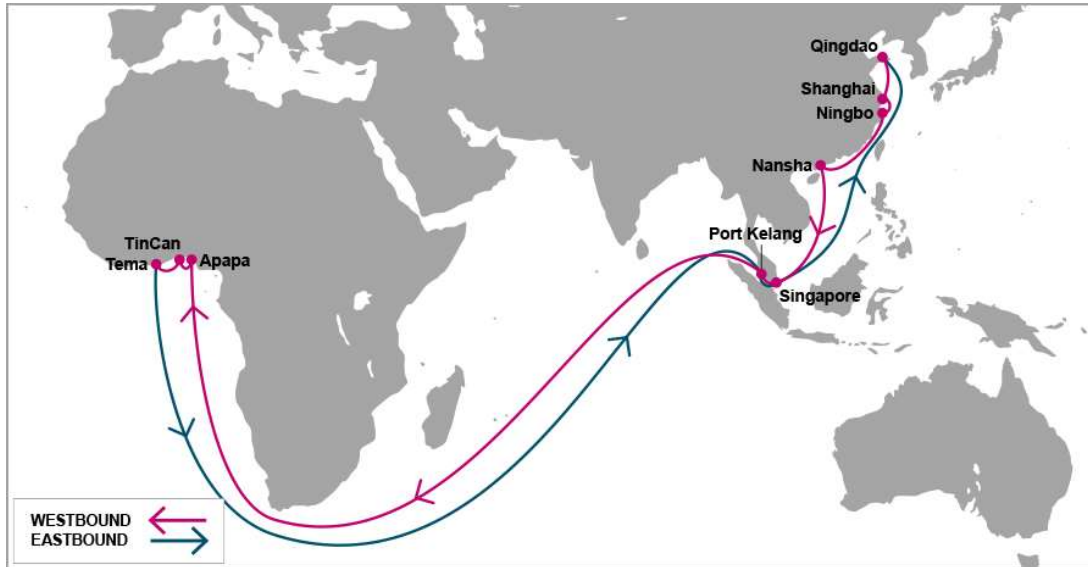

WA1: West Africa 1

KEY TRANSIT TABLE

W/B	APP	TIP	TEM	E/B	PKG	SIN	TAO	SHA	NGB	NSA
TAO	38	40	43	APP	33	35	43	47	48	52
SHA	34	36	39	TIP	31	33	41	45	46	50
NGB	33	35	38	TEM	27	29	37	41	42	46
NSA	30	32	35							
SIN	25	27	30							
PKG	24	26	29							

KEY TRANSIT TABLE - UNLOCODE PORT NAME & COUNTRY NAME

PORT ROTATION

(Terminals are subject to change)

ORIGIN	ETA/ETD	TERMINAL
Qingdao	THU/FRI	Qingdao Port
Shanghai	MON/TUE	Shanghai Zhen Dong Container Terminal Wai Gao Qiao Phase 2
Ningbo	TUE/WED	Ningbo Port Co.Ltd Beilun Second Container Terminal Branch - Phase Iii
Nansha	SAT/SAT	Guangzhou South China Ocean Gate
Singapore	WED/THU	PSA Singapore
Port Kelang	THU/FRI	West Port
Apapa	MON/WED	APM Terminals, Apapa
Tin Can	WED/FRI	Tincan Island Container Terminal Ltd.
Tema	SAT/TUE	Meridian Port Services Ltd (MPS)
Port Kelang	MON/TUE	West Port
Singapore	WED/WED	PSA Singapore
Qingdao	THU/FRI	Qingdao Port

Turnaround days: 84

Weekly/Fixed Day Service

Last update : 25-Mar-2019