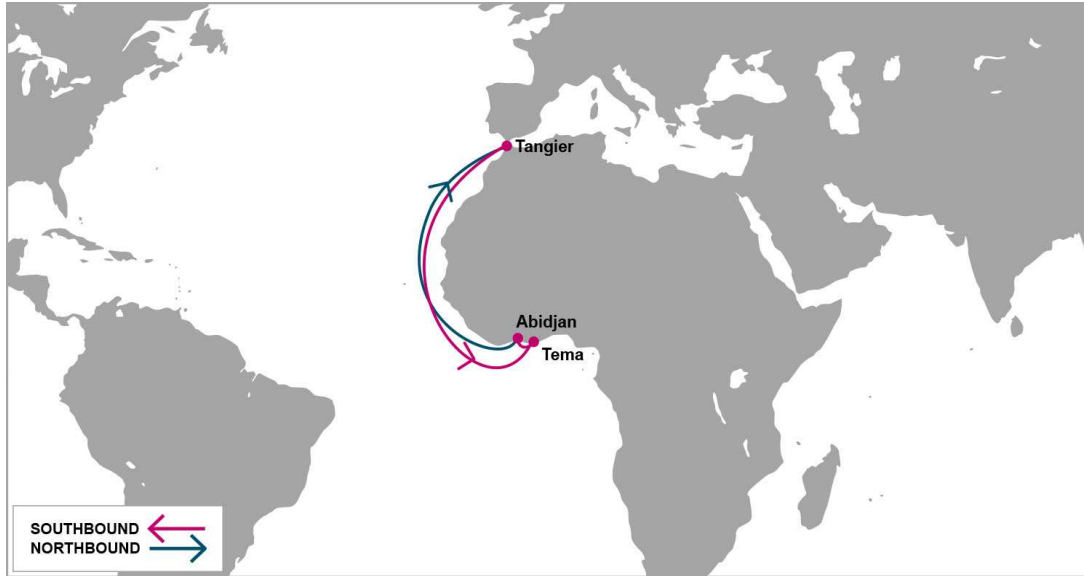

ARS: Africa Rainbow Shuttle

KEY TRANSIT TABLE

S/B	TEM	ABJ	N/B	TEM	ABJ	TNG
TNG	9	13	TEM	3	11	
			ABJ		7	

KEY TRANSIT TABLE - UNLOCODE PORT NAME & COUNTRY NAME

PORT ROTATION

(Terminals are subject to change)

ORIGIN	ETA/ETD	TERMINAL
Tangier	WED/THU	Eurogate
Tema	SAT/SUN	Meridian Port Services Ltd (MPS)
Abidjan	WED/THU	Abidjan Container Terminal
Tangier	THU/THU	Eurogate
Turnaround days:	35	

Weekly/Fixed Day Service

Last update : 25-Mar-2019