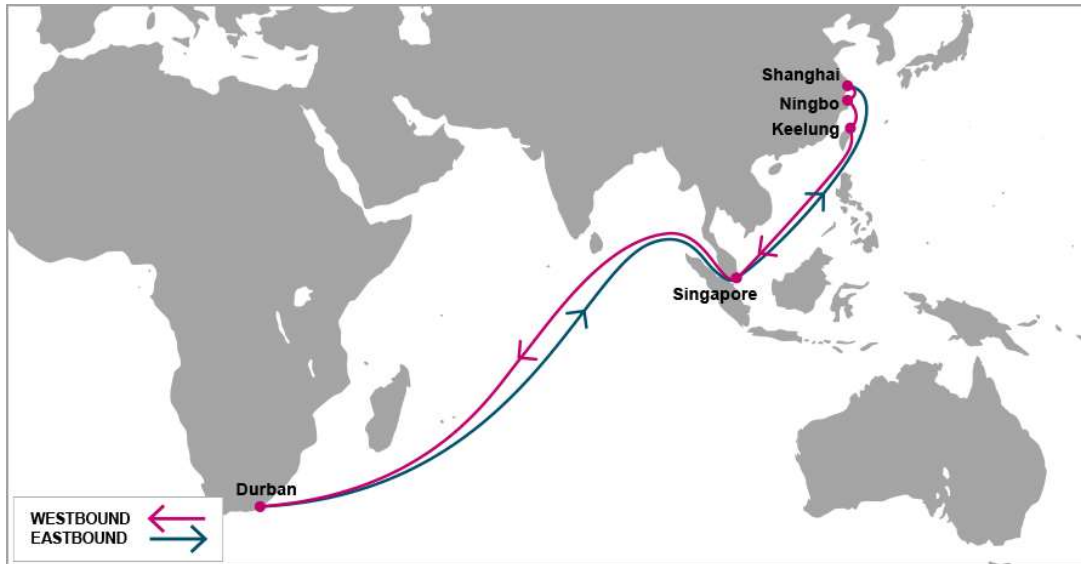

SAC: South Africa Service (Central)

KEY TRANSIT TABLE

W/B	DUR	E/B	SIN	SHA	NGB	KEL
SHA	24	DUR	14	21	23	25
NGB	23					
KEL	21					
SIN	13					

KEY TRANSIT TABLE - UNLOCODE PORT NAME & COUNTRY NAME

PORT ROTATION

(Terminals are subject to change)

ORIGIN	ETA/ETD	TERMINAL
Shanghai	THU/FRI	Shanghai Shengdong International Container Terminal
Ningbo	SAT/SAT	Ningbo Port Group Beilun Third Container Terminal
Keelung	MON/MON	ULIC
Singapore	MON/TUE	PSA Singapore
Durban	MON/THU	New Pier 1 Terminal
Singapore	THU/THU	PSA Singapore
Shanghai	THU/FRI	Shanghai Shengdong International Container Terminal

Turnaround days: 49

Weekly/Fixed Day Service

Last update : 05-Apr-2019