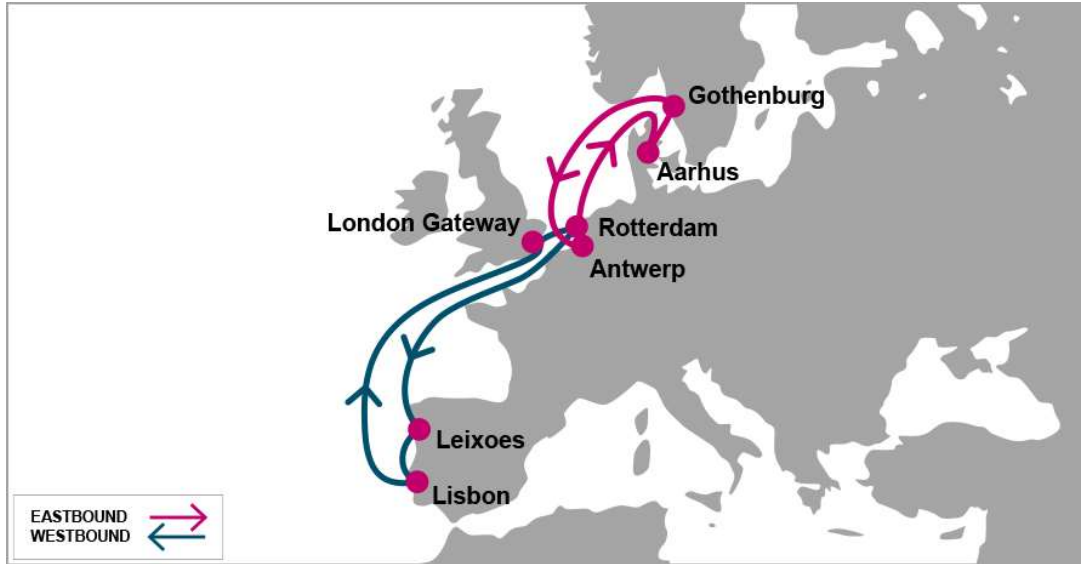

ONE

OCEAN NETWORK EXPRESS

Service Map : Intra Europe

IBESCO: Iberia, Europe, Scandinavia Loop

KEY TRANSIT TABLE

E/B	AAR	GOT	W/B	LEI	LIS
LEI	10	11	AAR	10	12
LIS	8	9	GOT	8	10
LGP	4	5	ANR	5	7
RTM	3	4	RTM	4	6
RTM	2	3	RTM	3	5

KEY TRANSIT TABLE - UNLOCODE PORT NAME & COUNTRY NAME

RTM: Rotterdam, Netherland | GOT: Gothenburg, Sweden | AAR: Aarhus, Denmark | ANR: Antwerp, Belgium | LIS: Lisbon, Portugal | LEI: Leixoes, Portugal | LGP: London Gateway, UK

KEY TRANSIT TABLE - UNLOCODE PORT NAME & COUNTRY NAME

GOA: Genoa, Italy | LIV: Livorno, Italy | SAL: Salerno, Italy | ALY: Alexandria, Egypt | DAM: Damietta, Egypt | BEY: Beirut, Lebanon | ISK: Iskenderun, Turkey | MER: Mersin, Turkey | ALY: Aliaga, Turkey | PIR: Piraeus, Greece |

PORT ROTATION

(Terminals are subject to change)

ORIGIN	ETA/ETD	TERMINAL
Genoa	TUE/WED	Voltri Terminal
Livorno	WED/THU	Darsena Terminal
Salerno	SAT/SUN	Salerno Cont Terminal
Piraeus ¹	THU/FRI	PCT
Alexandria	SUN/MON	Old Port
Damietta	TUE/THU	Damietta Port Authority
Beirut	THU/SAT	Beirut Cont Terminal
Iskenderun	SAT/SUN	Limakport ISK
Mersin	SUN/MON	MER International Port
Aliaga	WED/THU	TCE EGE
Piraeus ²	FRI/SAT	PCT
Genoa	TUE/WED	Voltri Terminal