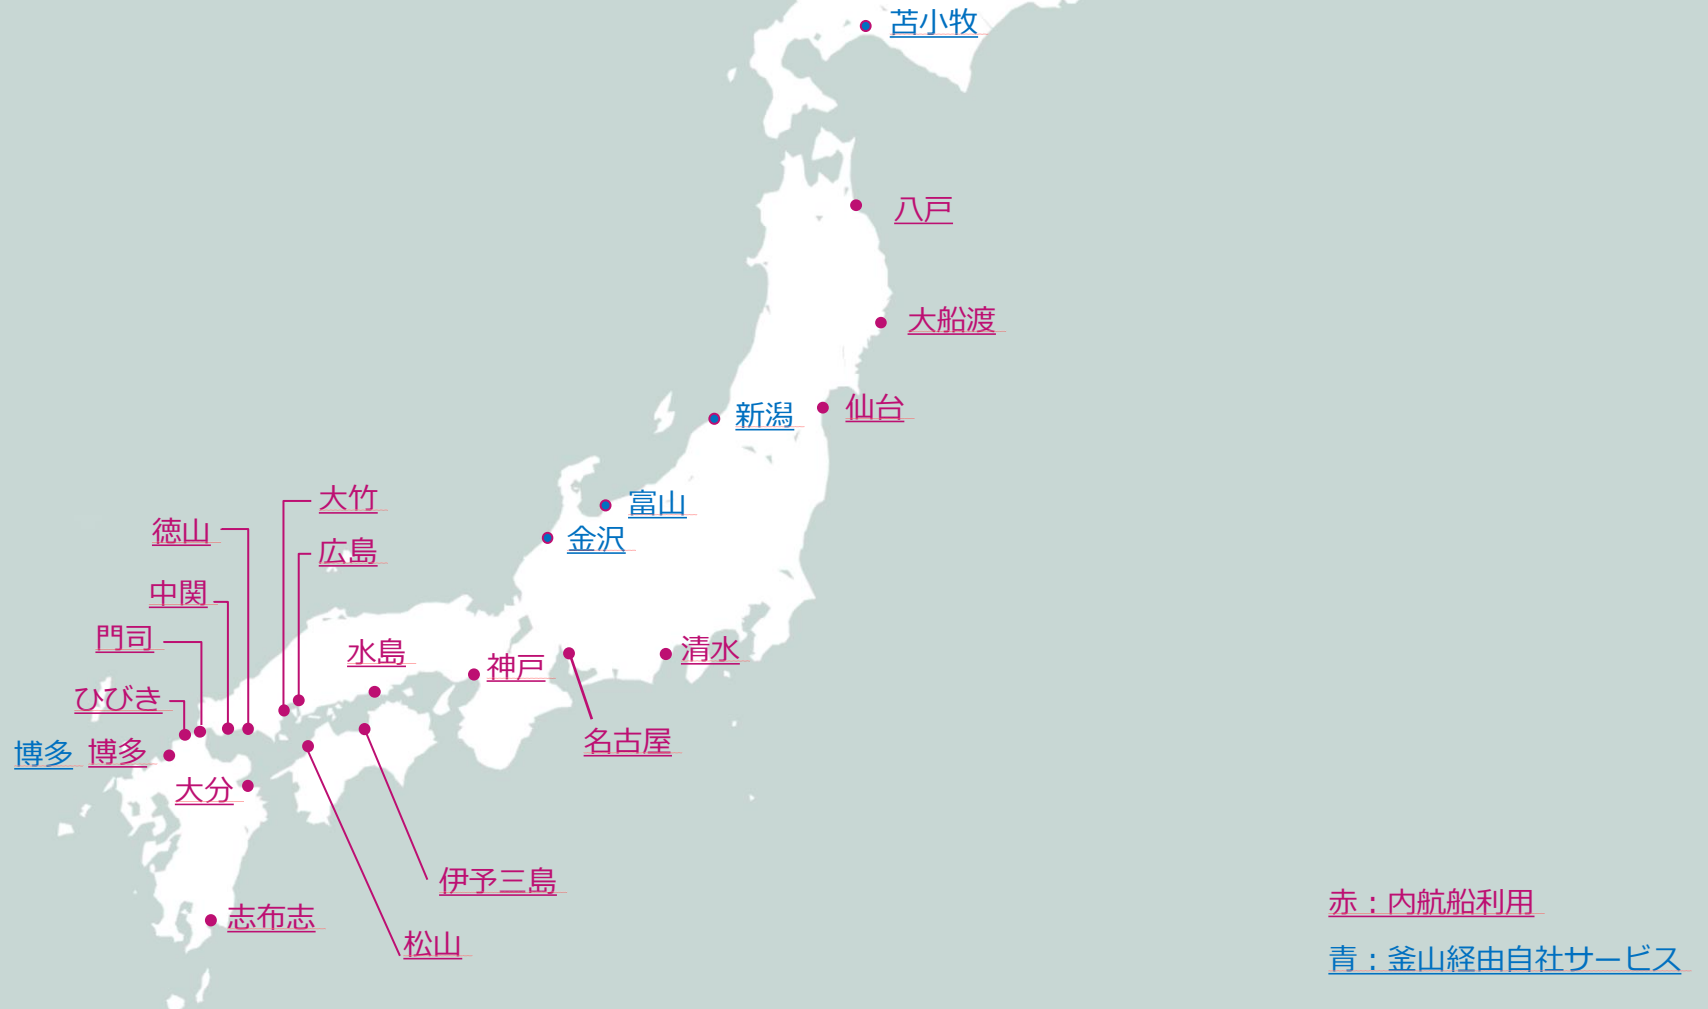

Feeder Connection Schedule

ご覧になりたい地方港をクリックしてください。

Hachinohe (HHE) > Yokohama (YOK) Feeder Connection Schedule

ONE Service	ONE Berth	Thu	Fri	Sat	Sun	Mon	Tue	Wed	Thu	Fri	Sat	Sun	Mon	Tue	Wed	Thu
JPH	南本牧					CUT	HHE			YOK				YOK	YOK	
ALX3	南本牧					CUT	HHE			YOK						YOK
JTV3	南本牧					CUT	HHE			YOK						YOK
JSM3	本牧BC	CUT	HHE			YOK				YOK	YOK					