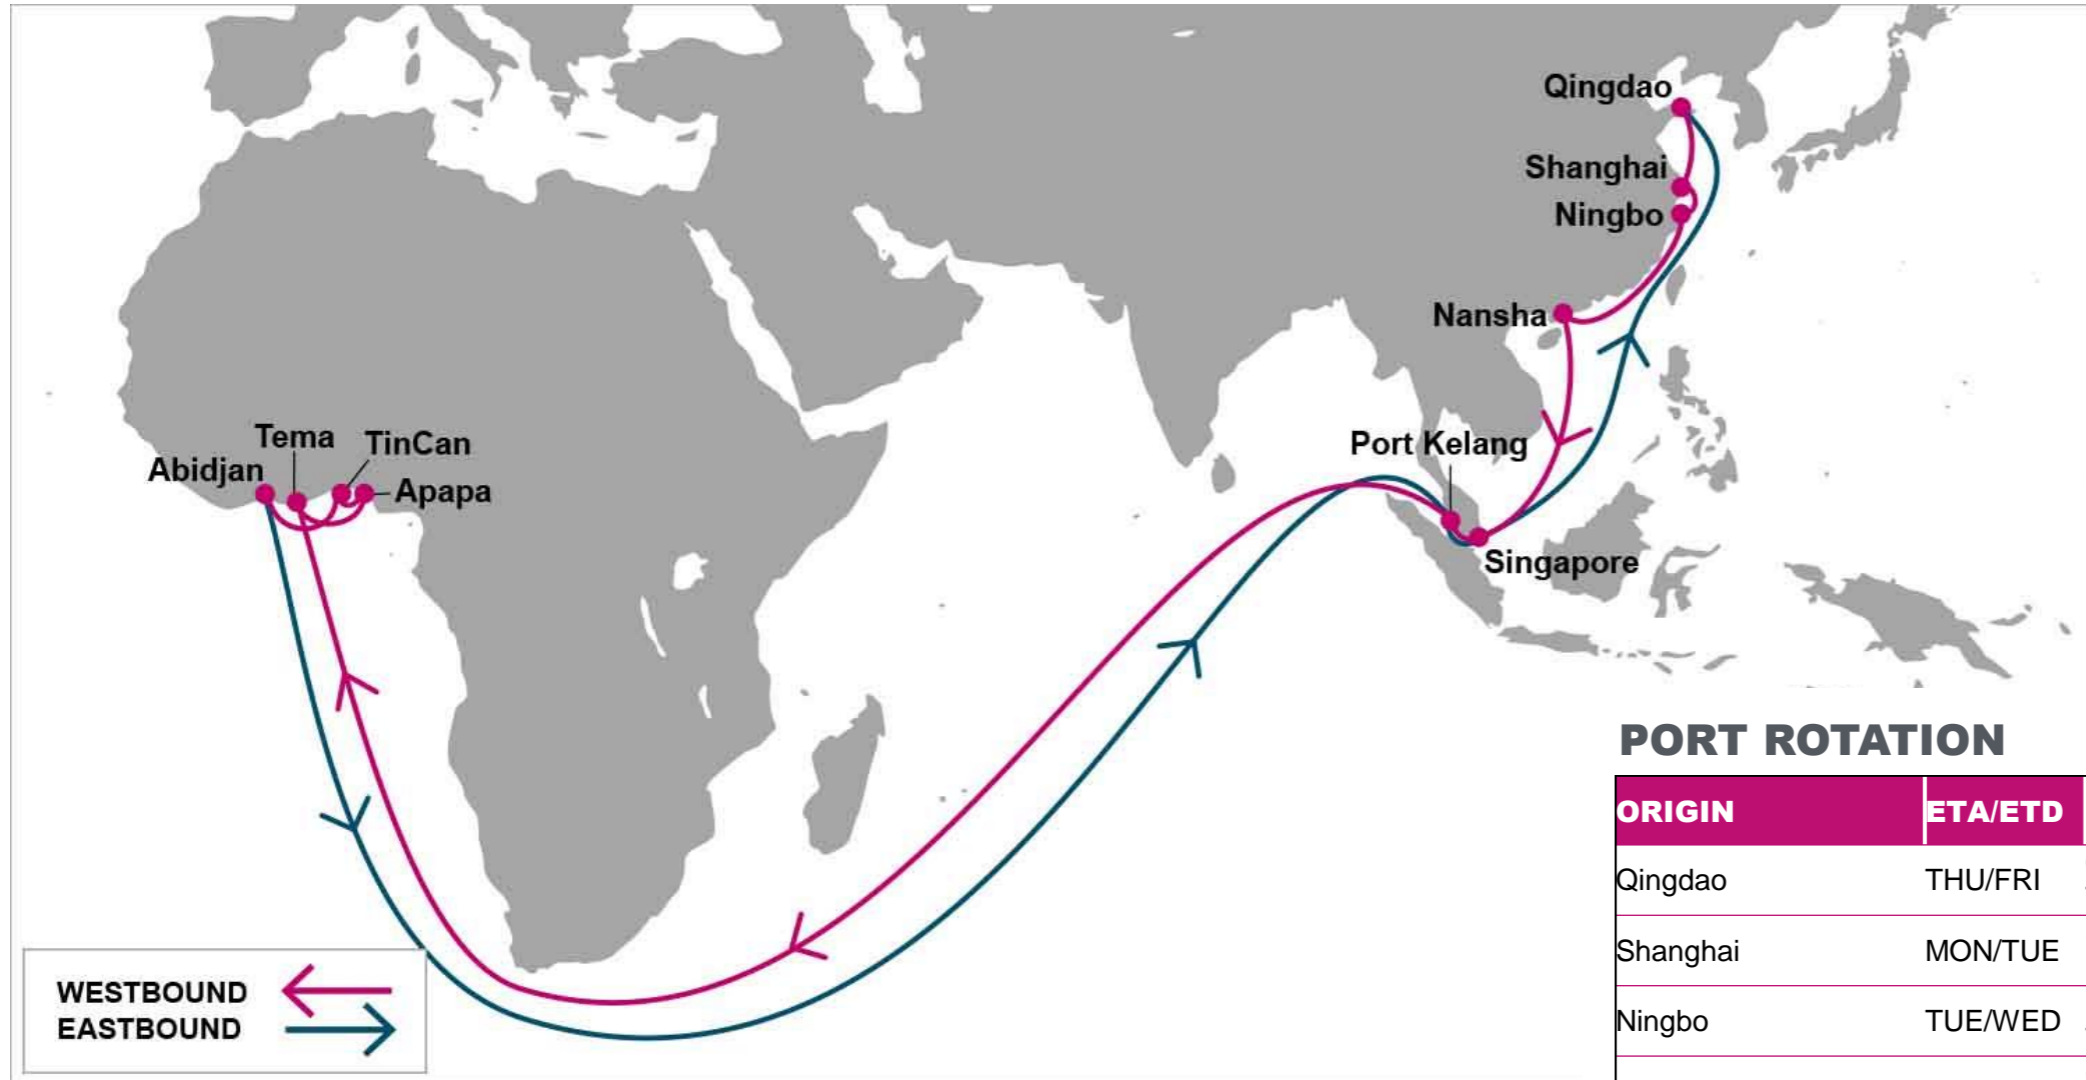

For more information, please click [here](#)

PORT ROTATION

(Terminals are subject to change)

ORIGIN	ETA/ETD	TERMINAL
Qingdao	THU/FRI	Qingdao Qianwan Container Terminal (QQCT)
Shanghai	MON/TUE	SIPG Waigaoqiao Phase II/III (SIPGZCT)
Ningbo	TUE/WED	Ningbo Port Beilun Second Container Terminal (NBSCT)
Nansha	SAT/SAT	Guangzhou South China Oceangate Container Terminal
Singapore	WED/THU	PSA Singapore
Port Kelang	THU/FRI	Westports
Tema	SUN/TUE	Meridian Port Services (MPS) – Terminal 3
Tin Can	WED/FRI	Tin Can Island Container Terminal
Apapa	SAT/SUN	APM Terminals Apapa
Abidjan	WED/THU	Abidjan Terminal
Port Kelang	MON/TUE	Westports
Singapore	WED/WED	PSA Singapore
Qingdao	THU/FRI	Qingdao Qianwan Container Terminal (QQCT)

Turnaround days: 84

W/B	TEM	TIP	APP	ABJ	E/B	PKG	SIN	TAO	SHA	NGB	NSA
TAO	38	41	44	48	TEM	36	38	46	50	51	55
SHA	34	37	40	44	TIP	33	35	43	47	48	52
NGB	33	36	39	43	APP	30	32	40	44	45	49
NSA	29	32	35	39	ABJ	26	28	36	40	41	45
SIN	25	28	31	35							
PKG	24	27	30	34							

KEY TRANSIT TABLE - UNLOCODE PORT NAME & COUNTRY NAME

TAO: Qingdao, China | SHA: Shanghai, China | NGB: Ningbo, China | NSA: Nansha, China | SIN: Singapore, Singapore | PKG: Port Kelang, Malaysia | APP: Apapa, Nigeria | TIP: Tin Can, Nigeria | TEM: Tema, Ghana | ABJ: Abidjan, Côte d'Ivoire

NOTE: Transit times and port rotation are as of now and subject to change