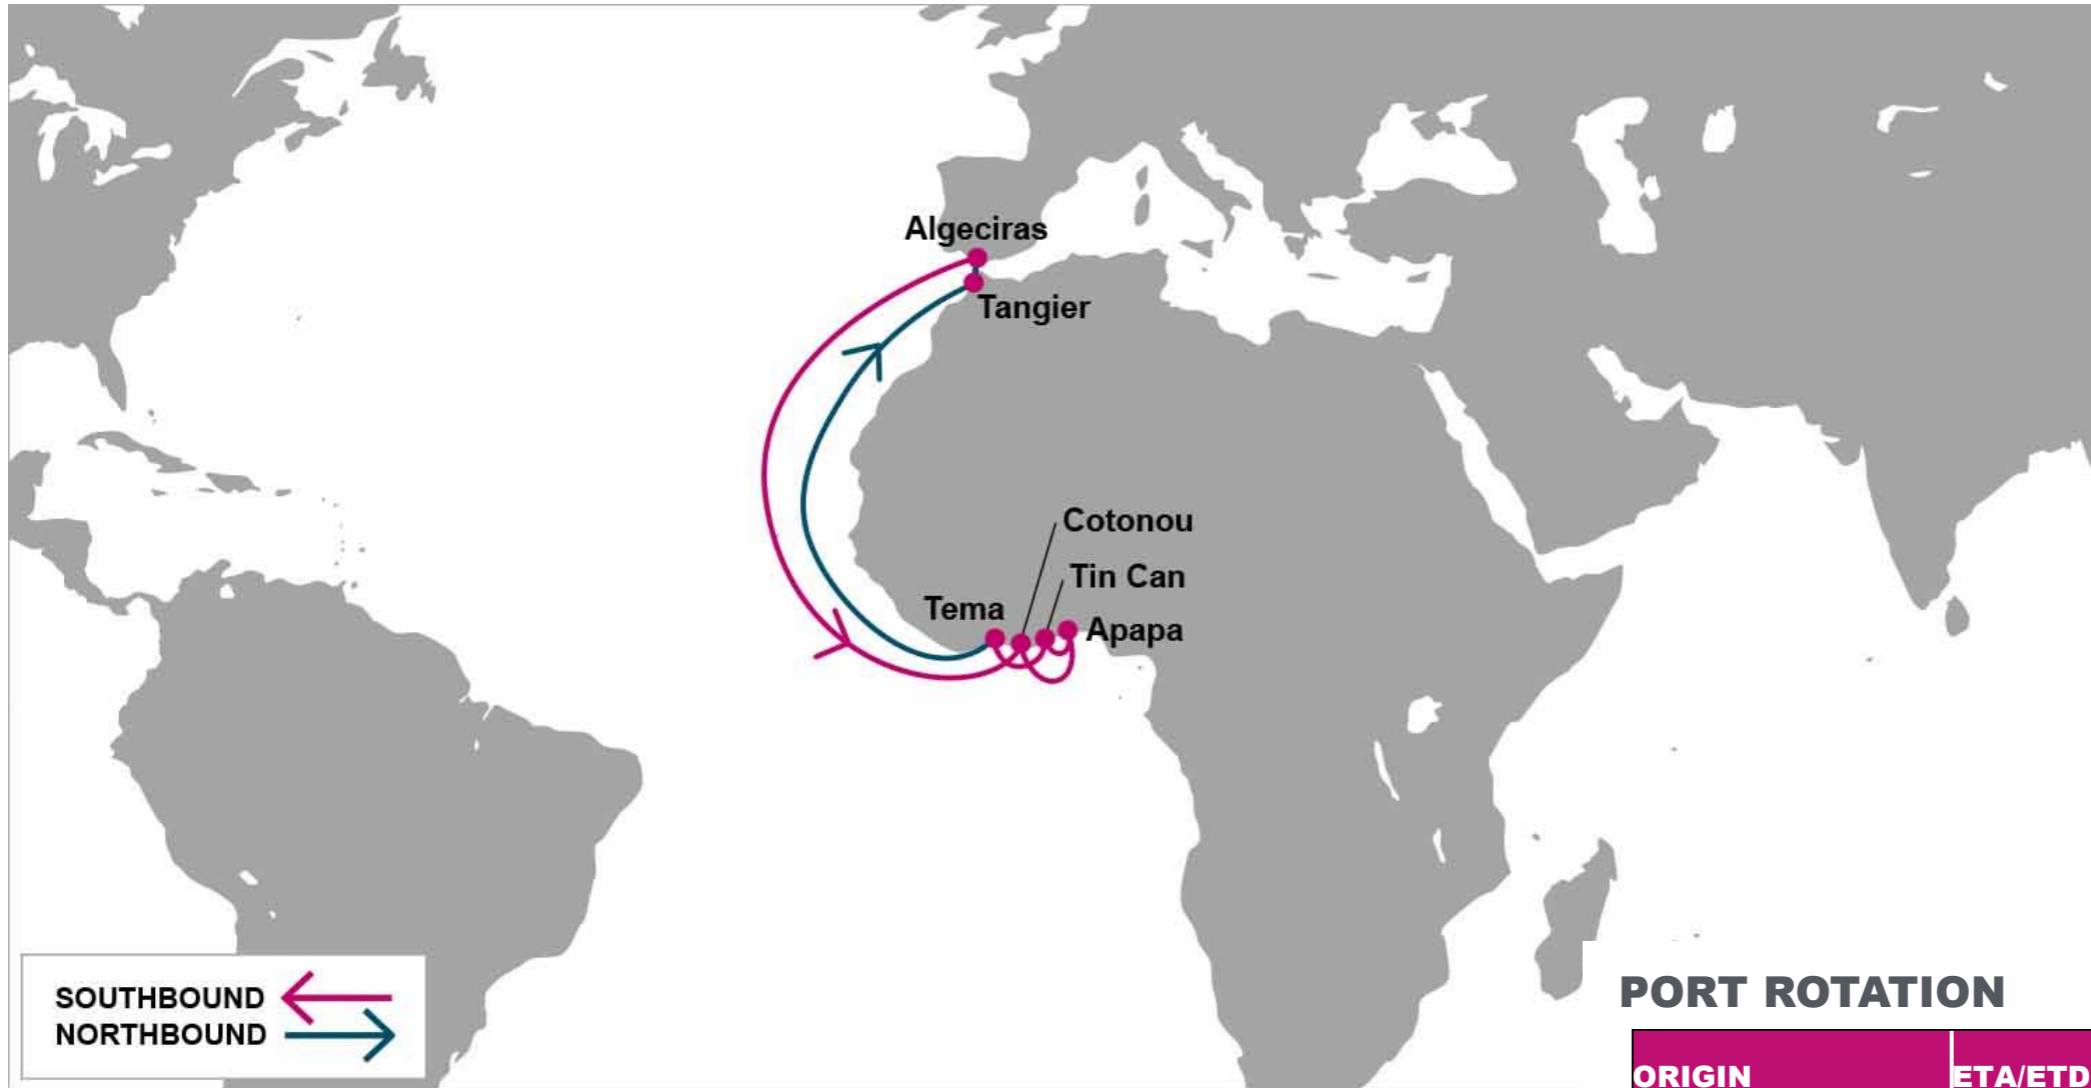

For more information, please click [here](#)

PORT ROTATION

(Terminals are subject to change)

S/B	COO	APP	TIP	TEM	N/B	APP	TIP	TEM	TNG	ALG
TNG	9	11	13	16	COO	1	3	6	16	17
ALG	8	10	12	15	APP			3	13	14
					TIP			1	11	12
					TEM				9	10

ORIGIN	ETA/ETD	TERMINAL
Tangier	THU/SAT	Eurogate
Algeciras	SAT/SUN	Total Terminal International (TTI)
Cotonou	MON/TUE	Benin Terminal (SMTC)
Apapa	WED/FRI	APM Terminals Apapa
Tin Can	FRI/SUN	Tin Can Island Container Terminal
Tema	MON/TUE	Meridian Port Services (MPS) – Terminal 3
Tangier	THU/SAT	Eurogate
Turnaround days:		28

KEY TRANSIT TABLE - UNLOCODE PORT NAME & COUNTRY NAME

ALG: Algeciras, Spain | **TNG:** Tangier, Morocco | **COO:** Cotonou, Benin | **APP:** Apapa, Nigeria | **TIP:** Tin Can, Nigeria | **TEM:** Tema, Ghana

Note: Transit times and port rotation are as of now and subject to change