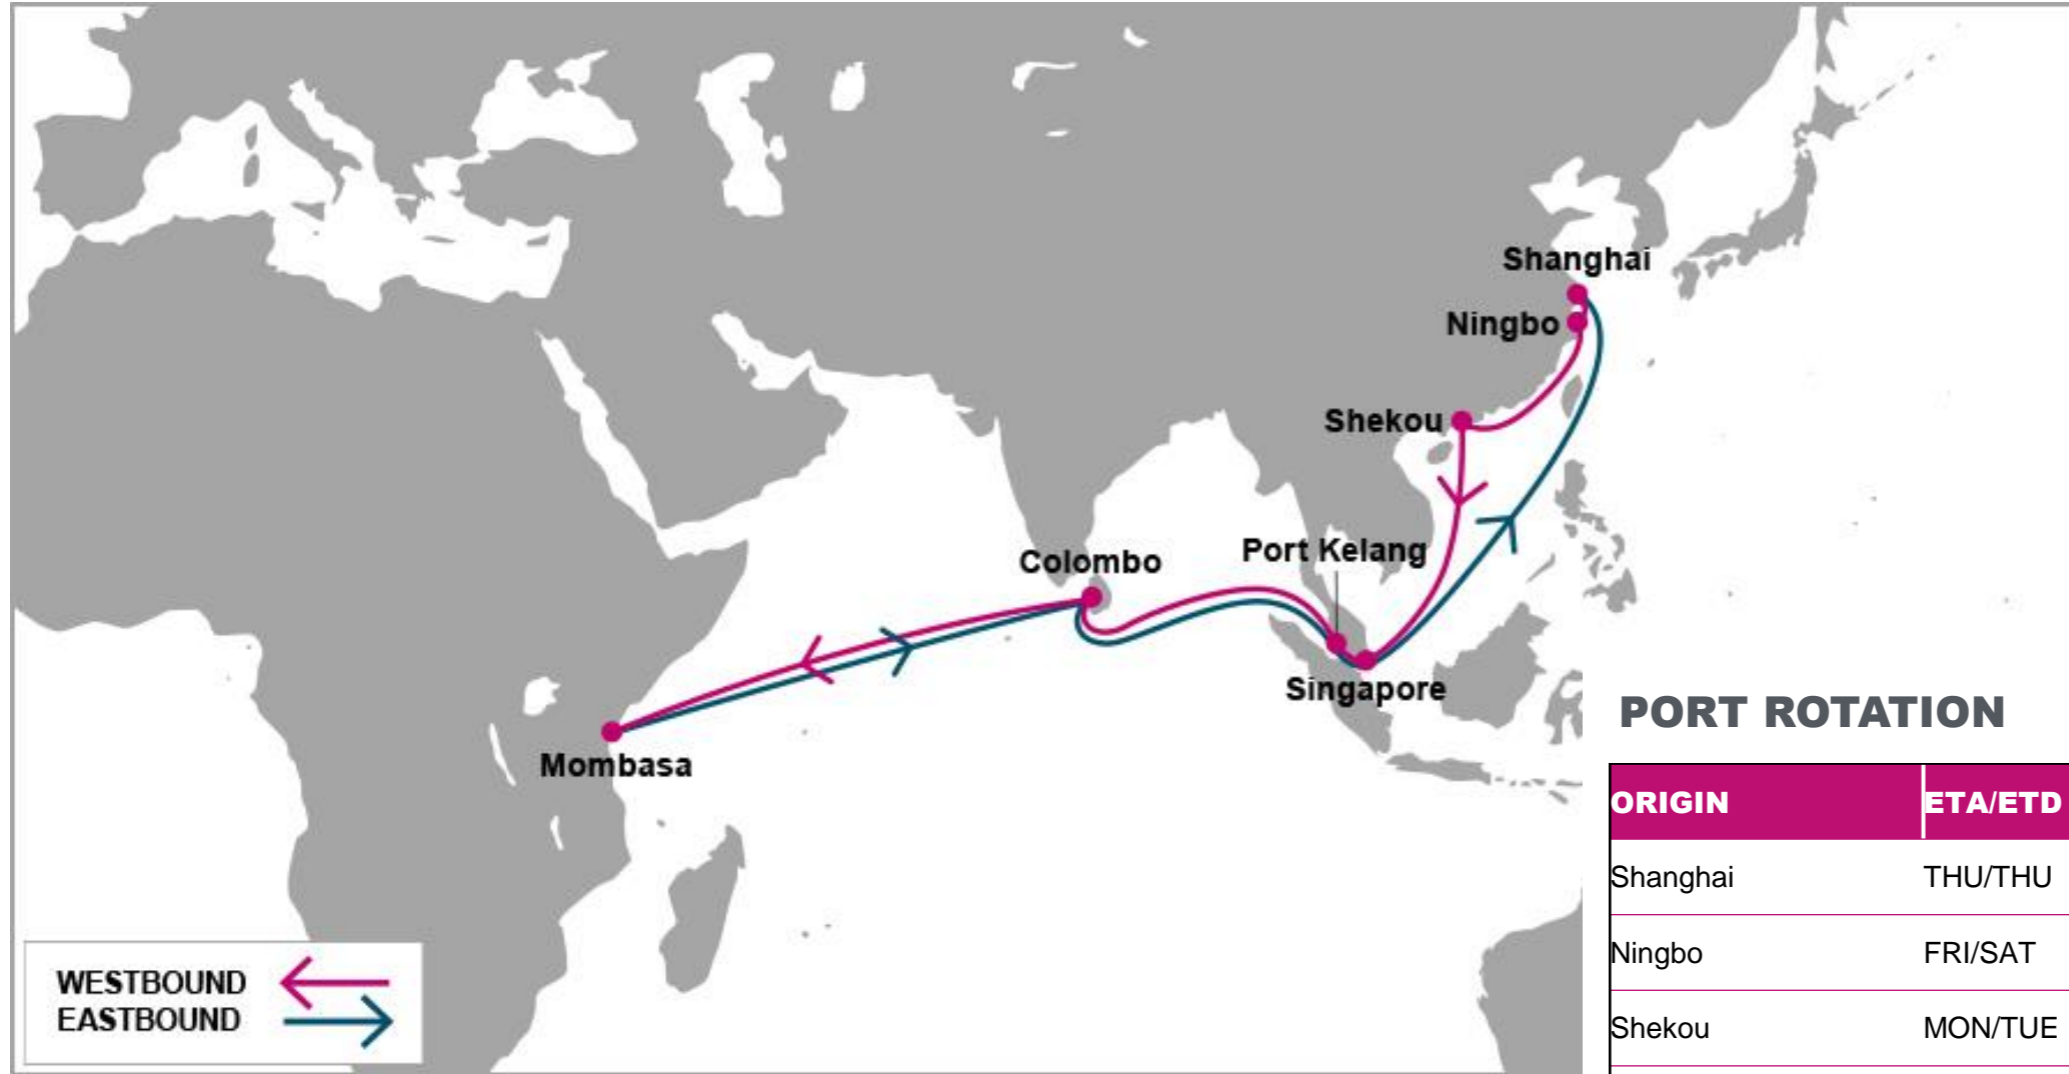

For more information, please click [here](#)

PORT ROTATION

(Terminals are subject to change)

ORIGIN	ETA/ETD	TERMINAL
Shanghai	THU/THU	SIPG Waigaoqiao Phase II/III (SIPGZCT)
Ningbo	FRI/SAT	Ningbo Port Group Beilun Third Container Terminal (BLTCT)
Shekou	MON/TUE	Shekou Container Terminal (SCT)
Singapore	SUN/SUN	PSA Singapore
Port Kelang	TUE/TUE	Westports
Colombo	SAT/SUN	Jaya Container Terminal (JCT)
Mombasa	SUN/WED	Mombasa Container Terminal (MCT)
Colombo	THU/THU	Jaya Container Terminal (JCT)
Port Kelang	MON/TUE	Westports
Singapore	WED/THU	PSA Singapore
Shanghai	THU/THU	SIPG Waigaoqiao Phase II/III (SIPGZCT)
Turnaround days: 49		

W/B	MBA	E/B	CMB	PKG	SIN	SHA
SHA	24	MBA	8	12	14	22
NGB	22					
SHK	19					
SIN	14					
PKG	12					
CMB	7					

KEY TRANSIT TABLE - UNLOCODE PORT NAME & COUNTRY NAME

SHA: Shanghai, China | NGB: Ningbo, China | SHK: Shekou, China | SIN: Singapore, Singapore | PKG: Port Kelang, Malaysia | CMB: Colombo, Sri Lanka | MBA: Mombasa, Kenya

NOTE: Transit times and port rotation are as of now and subject to change