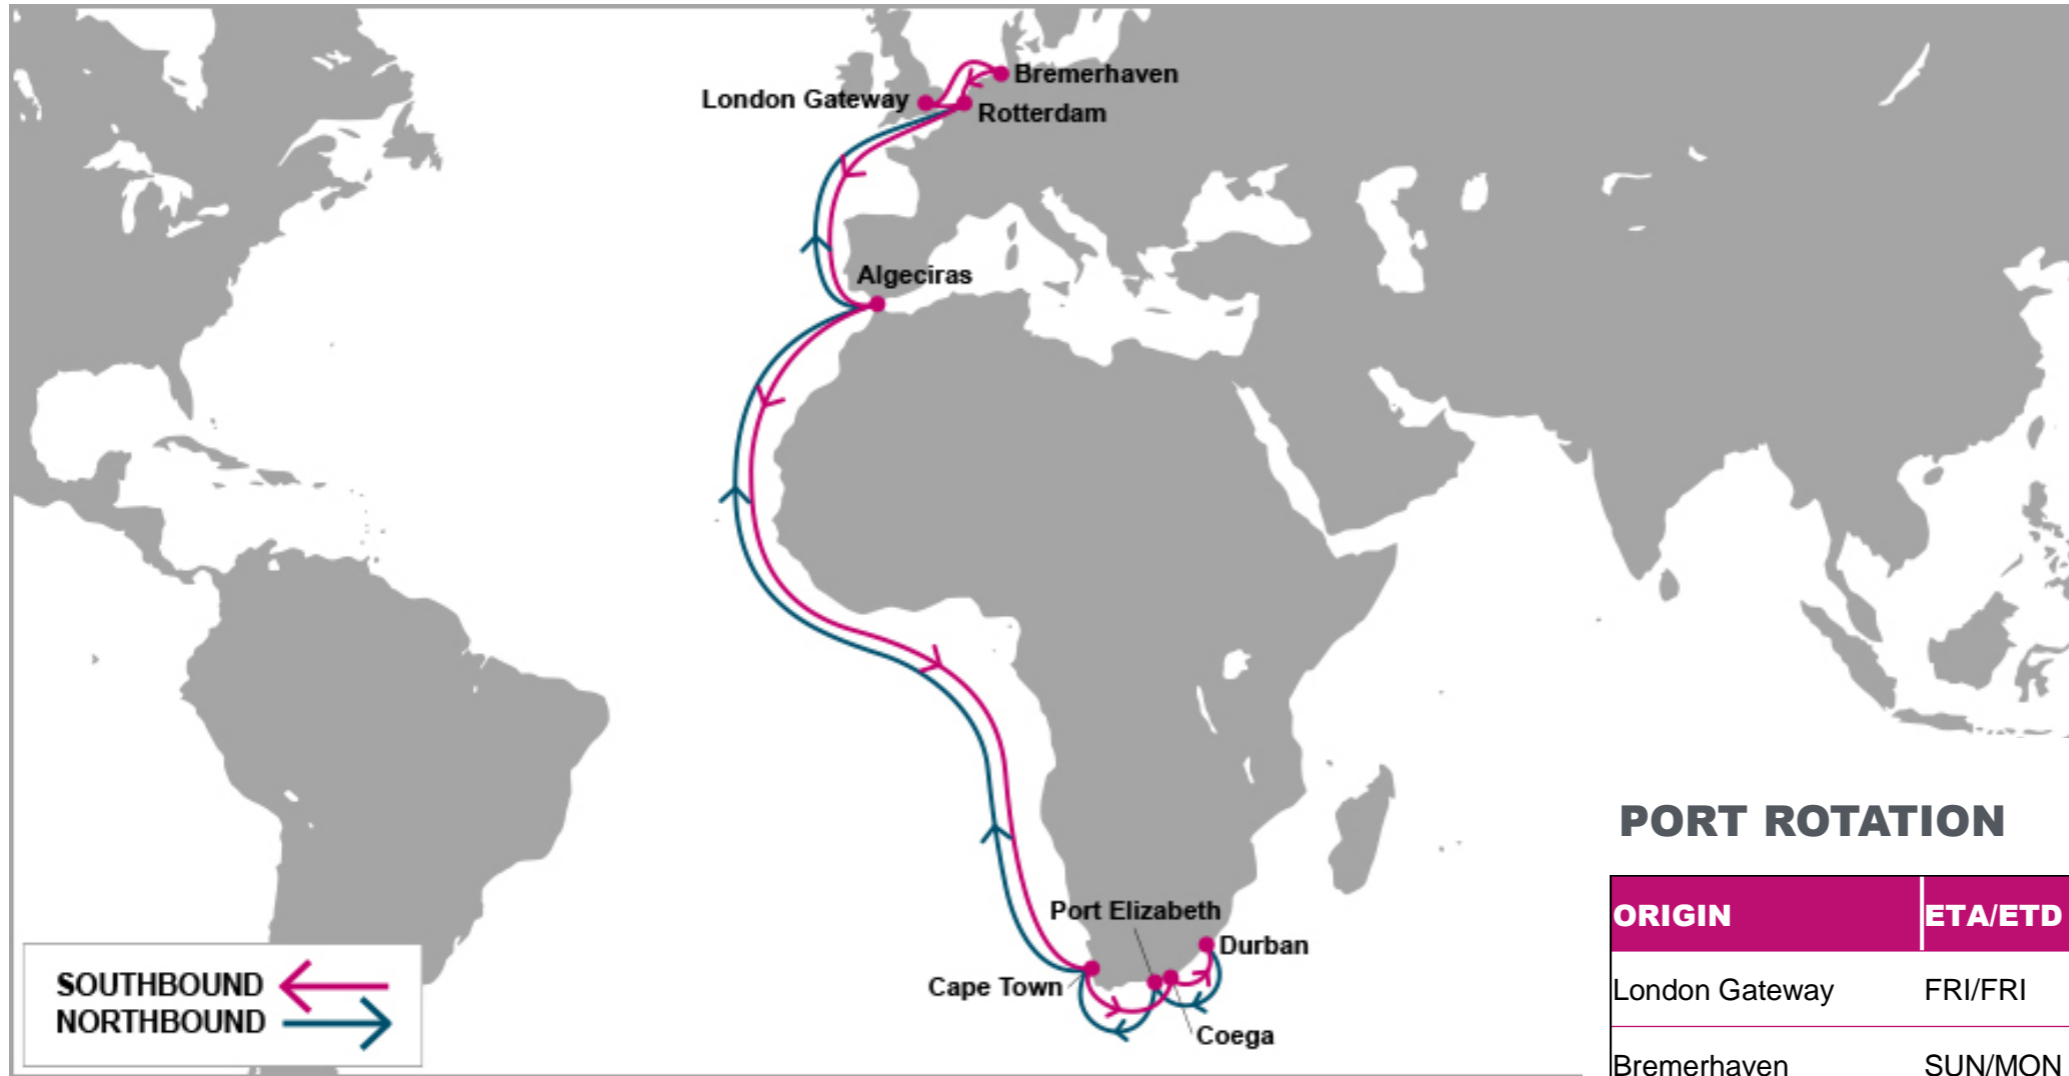

KEY TRANSIT TABLE - UNLOCODE PORT NAME & COUNTRY NAME

ALG: Algeciras, Spain | **TNG:** Tangier, Morocco | **COO:** Cotonou, Benin | **APP:** Apapa, Nigeria | **TIP:** Tin Can, Nigeria | **TEM:** Tema, Ghana

S/B	TEM	ABJ	N/B	TEM	ABJ	TNG
TNG	9	13	TEM		3	11
			ABJ			7

KEY TRANSIT TABLE - UNLOCODE PORT NAME & COUNTRY NAME

TNG: Tangier, Morocco | **TEM:** Tema, Ghana | **ABJ:** Abidjan, Côte d'Ivoire

NOTE: Transit times and port rotation are as of now and subject to change

KEY TRANSIT TABLE - UNLOCODE PORT NAME & COUNTRY NAME

TNG: Tangier, Morocco | DKR: Dakar, Senegal

NOTE: Transit times and port rotation are as of now and subject to change

For more information, please click [here](#)

PORT ROTATION

(Terminals are subject to change)

ORIGIN	ETA/ETD	TERMINAL
London Gateway	FRI/FRI	DP World London Gateway Port
Bremerhaven	SUN/MON	Northsea Terminal Bremerhaven (NTB)
Rotterdam	TUE/WED	APM Terminals Rotterdam
Algeciras	SUN/SUN	Total Terminal International (TTI)
Cape Town	SUN/MON	Transnet Cape Town Container Terminal
Coega	WED/THU	Transnet Ngqura Container Terminal
Durban	SAT/WED	Transnet Durban Container Terminal
Cape Town	THU/SAT	Transnet Cape Town Container Terminal
Algeciras	FRI/SAT	Algeciras APM Terminal
Rotterdam	TUE/WED	APM Terminals Rotterdam
London Gateway	FRI/FRI	DP World London Gateway Port
Turnaround days: 63		