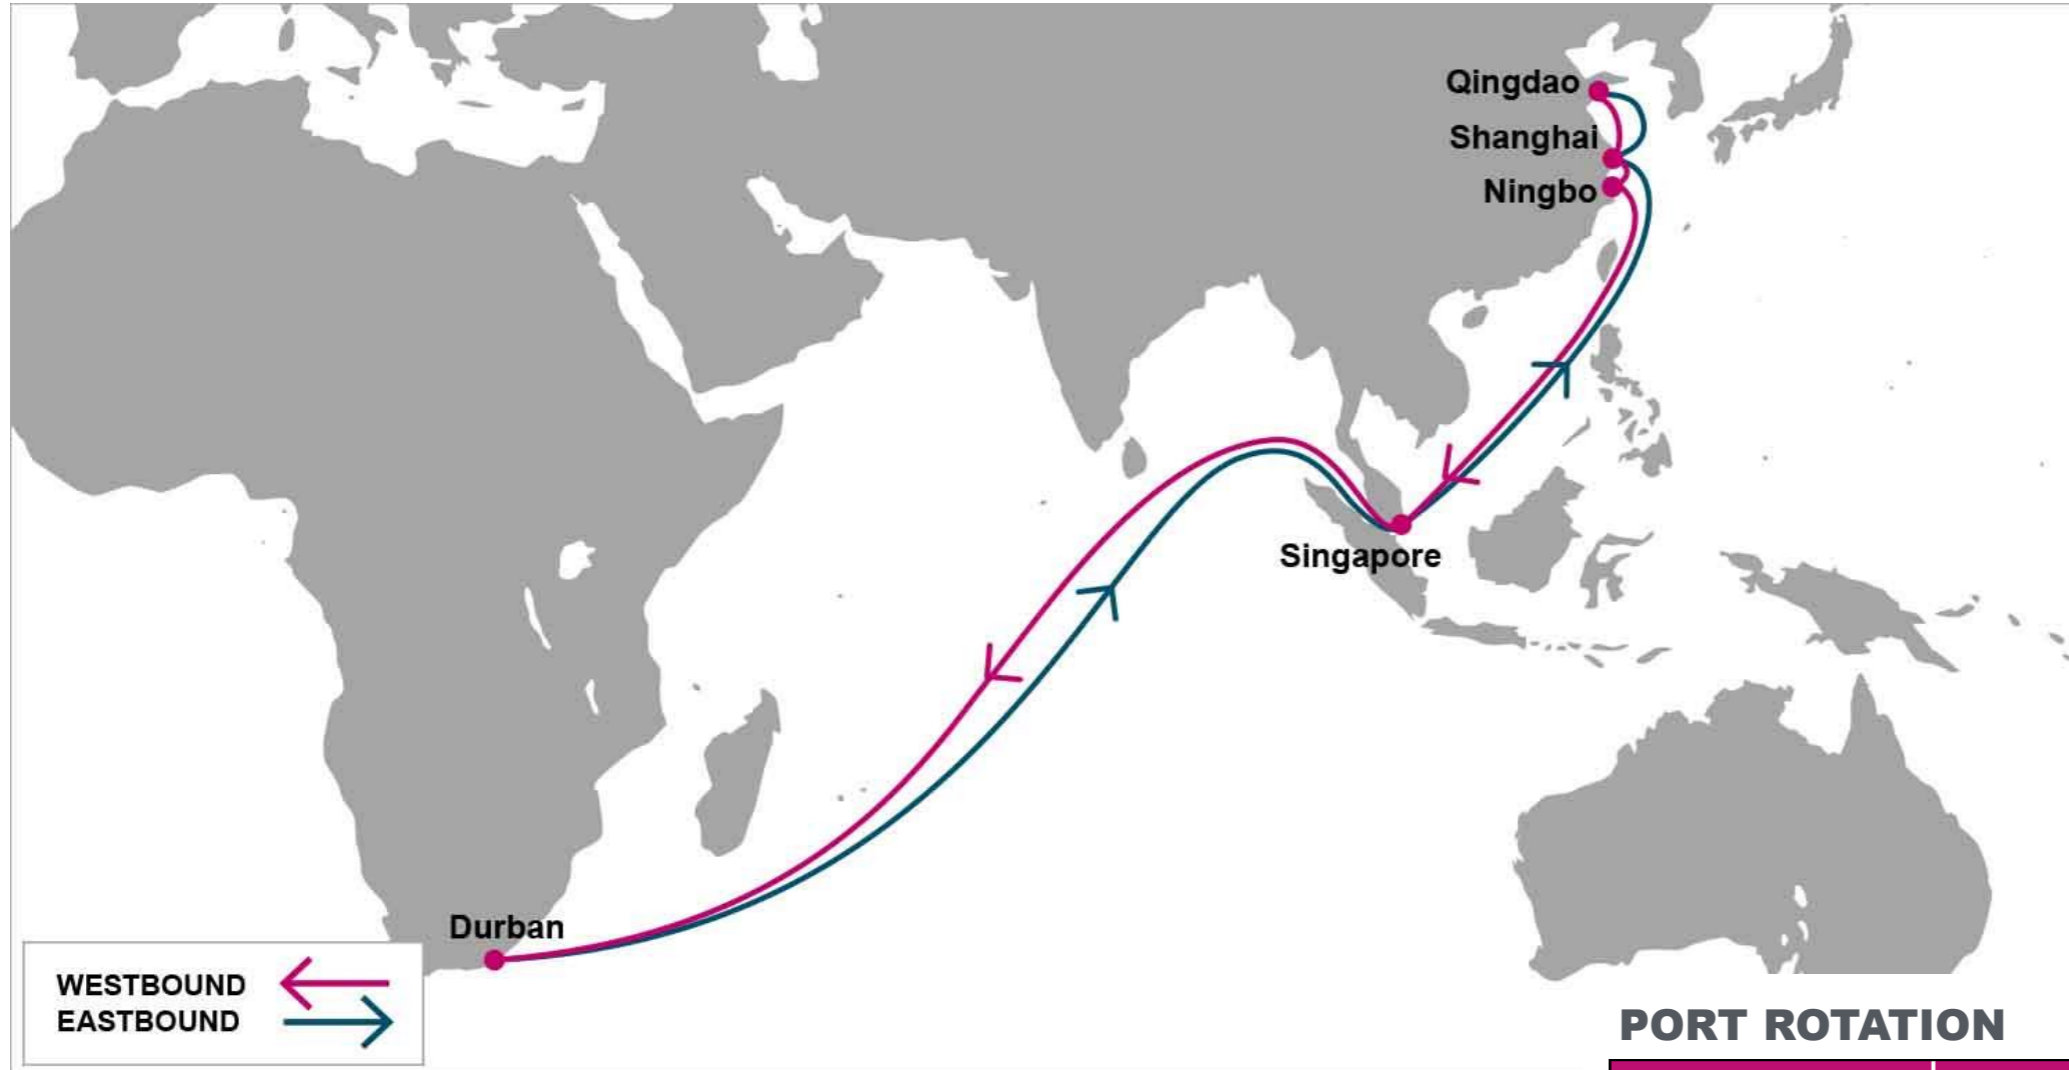

For more information, please click [here](#)

PORT ROTATION

(Terminals are subject to change)

W/B	DUR	E/B	SIN	SHA	TAO	NGB
TAO	26	DUR	15	23	26	30
SHA	22					
NGB	21					
SIN	14					

ORIGIN	ETA/ETD	TERMINAL
Qingdao	TUE/TUE	Qingdao New Qianwan Container Terminal (QQCT)
Shanghai	THU/FRI	SIPG Waigaoqiao Phase V/VI (SMCT)
Ningbo	SAT/SUN	Ningbo Port Group Beilun Third Container Terminal (BLTCT)
Singapore	SAT/SUN	PSA Singapore
Durban	SUN/THU	Durban Container Terminal Pier 2
Singapore	FRI/SAT	PSA Singapore
Shanghai	SAT/SAT	SIPG Waigaoqiao Phase V/VI (SMCT)
Qingdao	TUE/TUE	Qingdao New Qianwan Container Terminal (QQCT)
Turnaround days:		56

KEY TRANSIT TABLE - UNLOCODE PORT NAME & COUNTRY NAME

TAO: Qingdao, China | SHA: Shanghai, China | NGB: Ningbo, China | SIN: Singapore, Singapore | DUR: Durban, South Africa

NOTE: Transit times and port rotation are as of now and subject to change