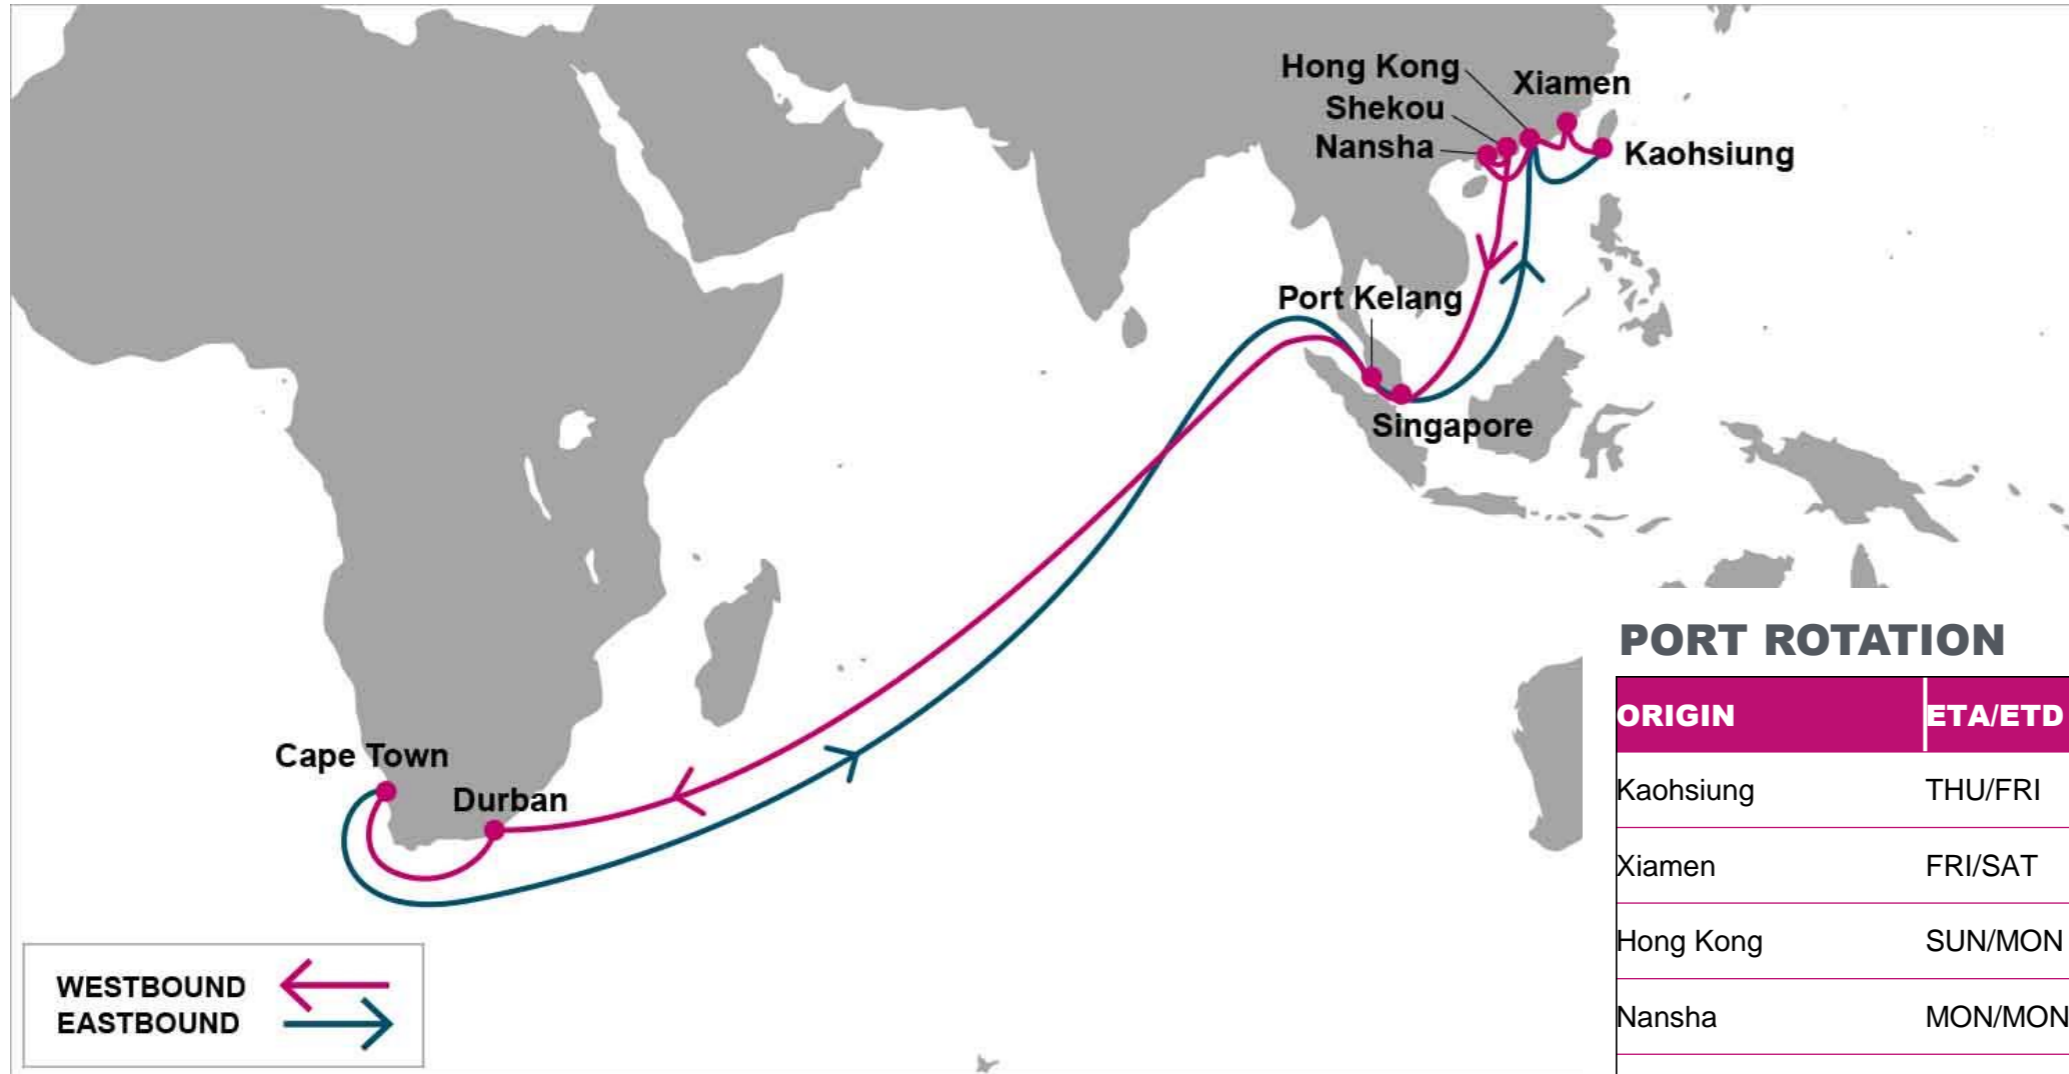

For more information, please click [here](#)

PORT ROTATION

(Terminals are subject to change)

ORIGIN	ETA/ETD	TERMINAL
Kaohsiung	THU/FRI	Evergreen Marine Corporation (berth 115/116/117)
Xiamen	FRI/SAT	Xiamen Haitian Container Terminal (XHCT)
Hong Kong	SUN/MON	Hongkong International Terminals (HIT)
Nansha	MON/MON	Guangzhou South China Oceangate Container Terminal
Shekou	TUE/TUE	Shekou Container Terminal (SCT)
Singapore	SUN/SUN	PSA Singapore
Port Kelang	MON/TUE	Westports
Durban	WED/SAT	New Pier 1 Terminal
Cape Town	WED/SAT	Transnet Cape Town Container Terminal
Port Kelang	MON/TUE	Westports
Singapore	WED/WED	PSA Singapore
Hong Kong	TUE/WED	Hongkong International Terminals (HIT)
Kaohsiung	THU/FRI	Evergreen Marine Corporation (berth 115/116/117)

Turnaround days: 63

W/B	DUR	CPT	E/B	PKG	SIN	HKG	KHH	XMN	NSA	SHK
KHH	26	33	DUR	23	25	31	33	34	37	38
XMN	25	32	CPT	16	18	24	26	27	30	31
HKG	23	30								
NSA	23	30								
SHK	22	29								
SIN	17	24								
PKG	15	22								

KEY TRANSIT TABLE - UNLOCODE PORT NAME & COUNTRY NAME

KHH: Kaohsiung, Taiwan | **XMN:** Xiamen, China | **HKG:** Hong Kong, China | **NSA:** Nansha, China | **SHK:** Shekou, China | **SIN:** Singapore, Singapore | **PKG:** Port Kelang, Malaysia | **DUR:** Durban, South Africa | **CPT:** Cape Town, South Africa

NOTE: Transit times and port rotation are as of now and subject to change