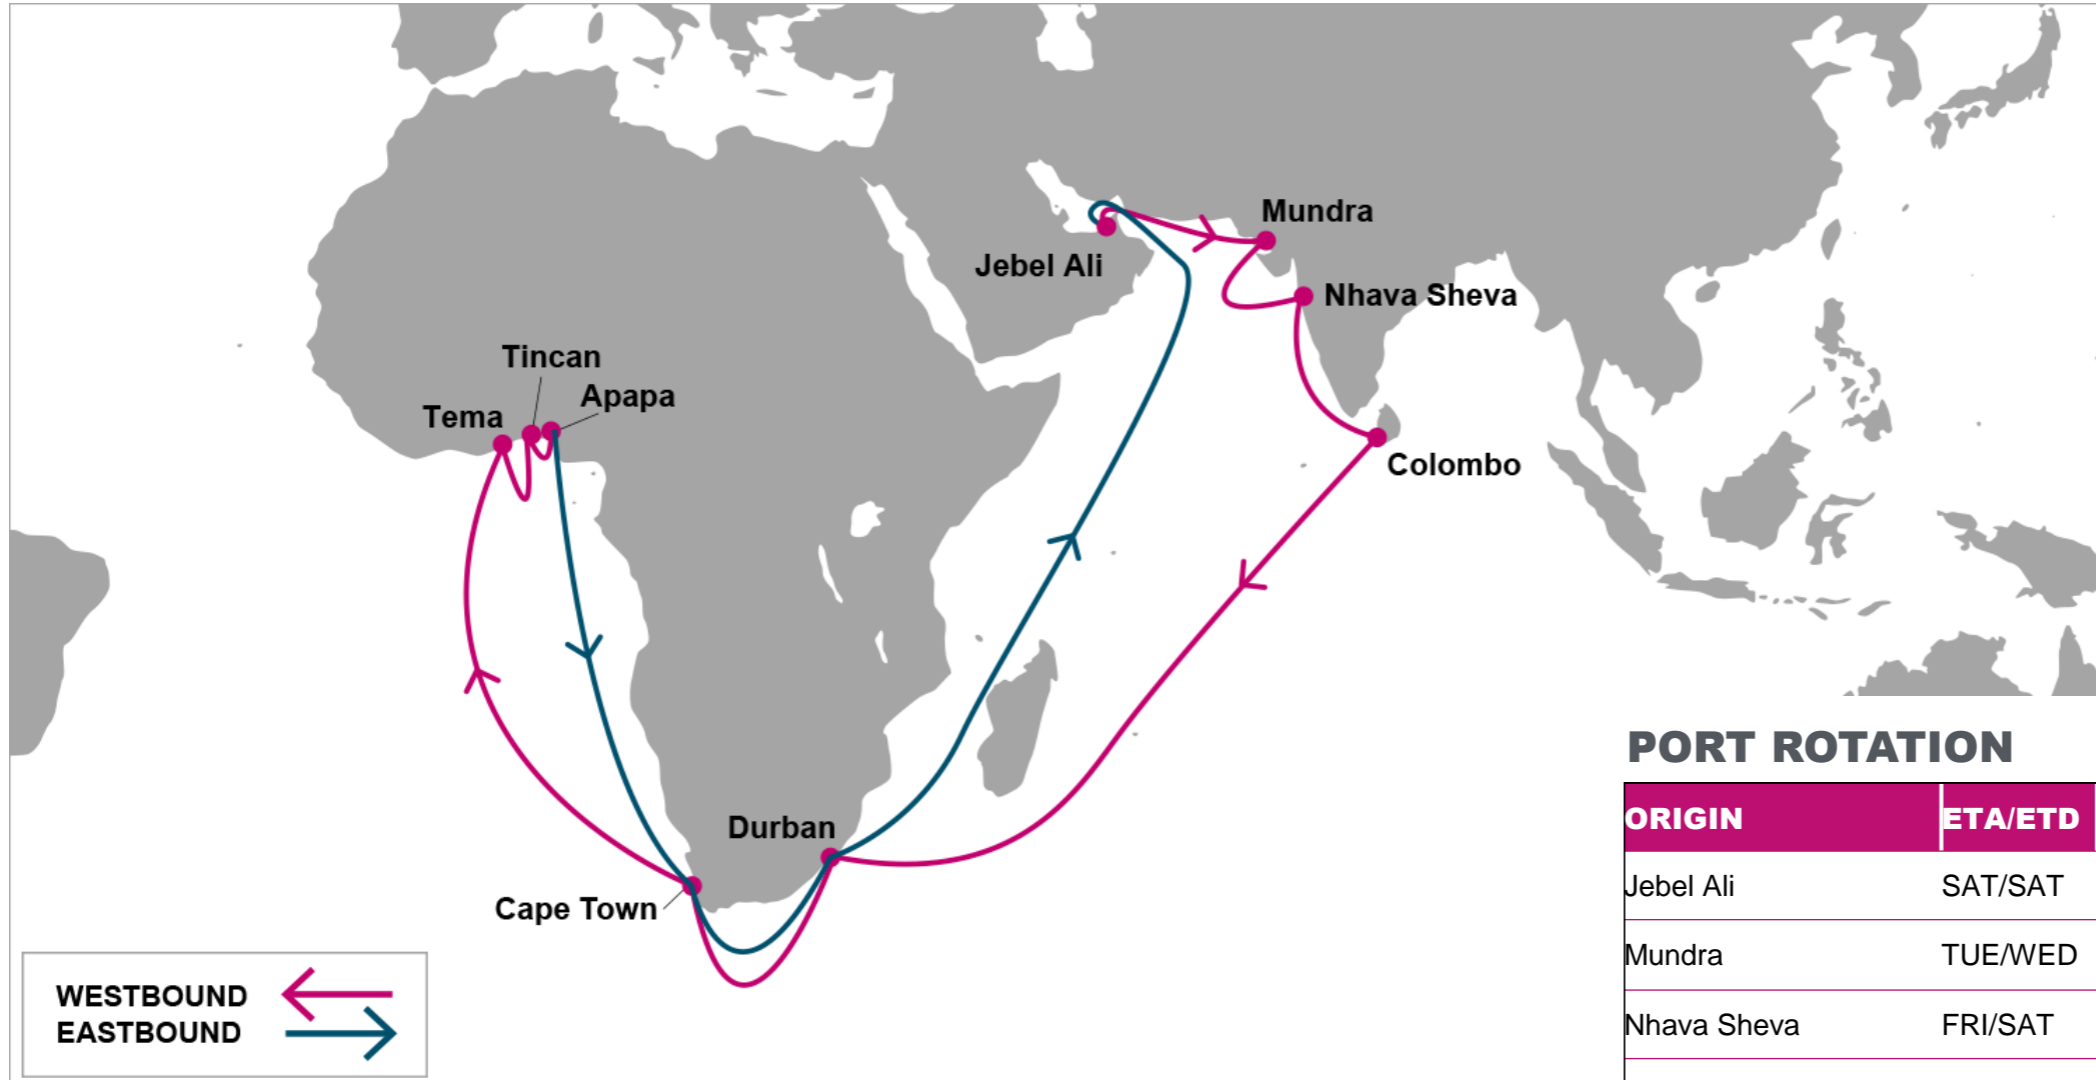

For more information, please click [here](#)

PORT ROTATION

(Terminals are subject to change)

ORIGIN	ETA/ETD	TERMINAL
Jebel Ali	SAT/SAT	DP World Jebel Ali (Terminal 3)
Mundra	TUE/WED	Adani CMA Mundra Terminal (ACMTPL)
Nhava Sheva	FRI/SAT	DP World Nhava Sheva (NSICT)
Colombo	TUE/WED	South Asia Gateway Terminals (SAGT)
Durban	SAT/MON	Transnet Durban Container Terminal
Cape Town	WED/THU	Transnet Cape Town Container terminal
Tema	FRI/SAT	Meridian Port Services (MPS) – Terminal 3
Tin Can	SUN/MON	Tin Can Island Container Terminal
Apapa	MON/TUE	Apapa Terminals
Cape Town	WED/THU	Transnet Cape Town Container Terminal
Durban	SUN/MON	Transnet Durban Container Terminal
Jebel Ali	SAT	DP World Jebel Ali (Terminal 3)
Turnaround days: 70		

W/B	DUR	CPT	TEM	TIN	APP	E/B	CPT	DUR	JEA	MUN	NSA
JEA	21	25	34	35	37	TEM	16	19	35	38	41
MUN	17	21	30	32	33	TIN	14	17	33	36	39
NSA	14	18	27	29	30	APP	8	11	25	28	31
CMB	10	14	23	25	26	CPT		1	16	19	22
DUR			11	13	14	DUR			12	15	18
CPT			8	10	11						

KEY TRANSIT TABLE - UNLOCODE PORT NAME & COUNTRY NAME

JEA: Jebel Ali, UAE | MUN: Mundra, India | NSA: Nhava Sheva, India | CMB: Colombo, Sri Lanka | DUR: Durban, South Africa | CPT: Cape Town, South Africa | TEM: Tema, Ghana | TIN: Tin Can, Nigeria | APP: Apapa, Nigeria

NOTE: Transit times and port rotation are as of now and subject to change