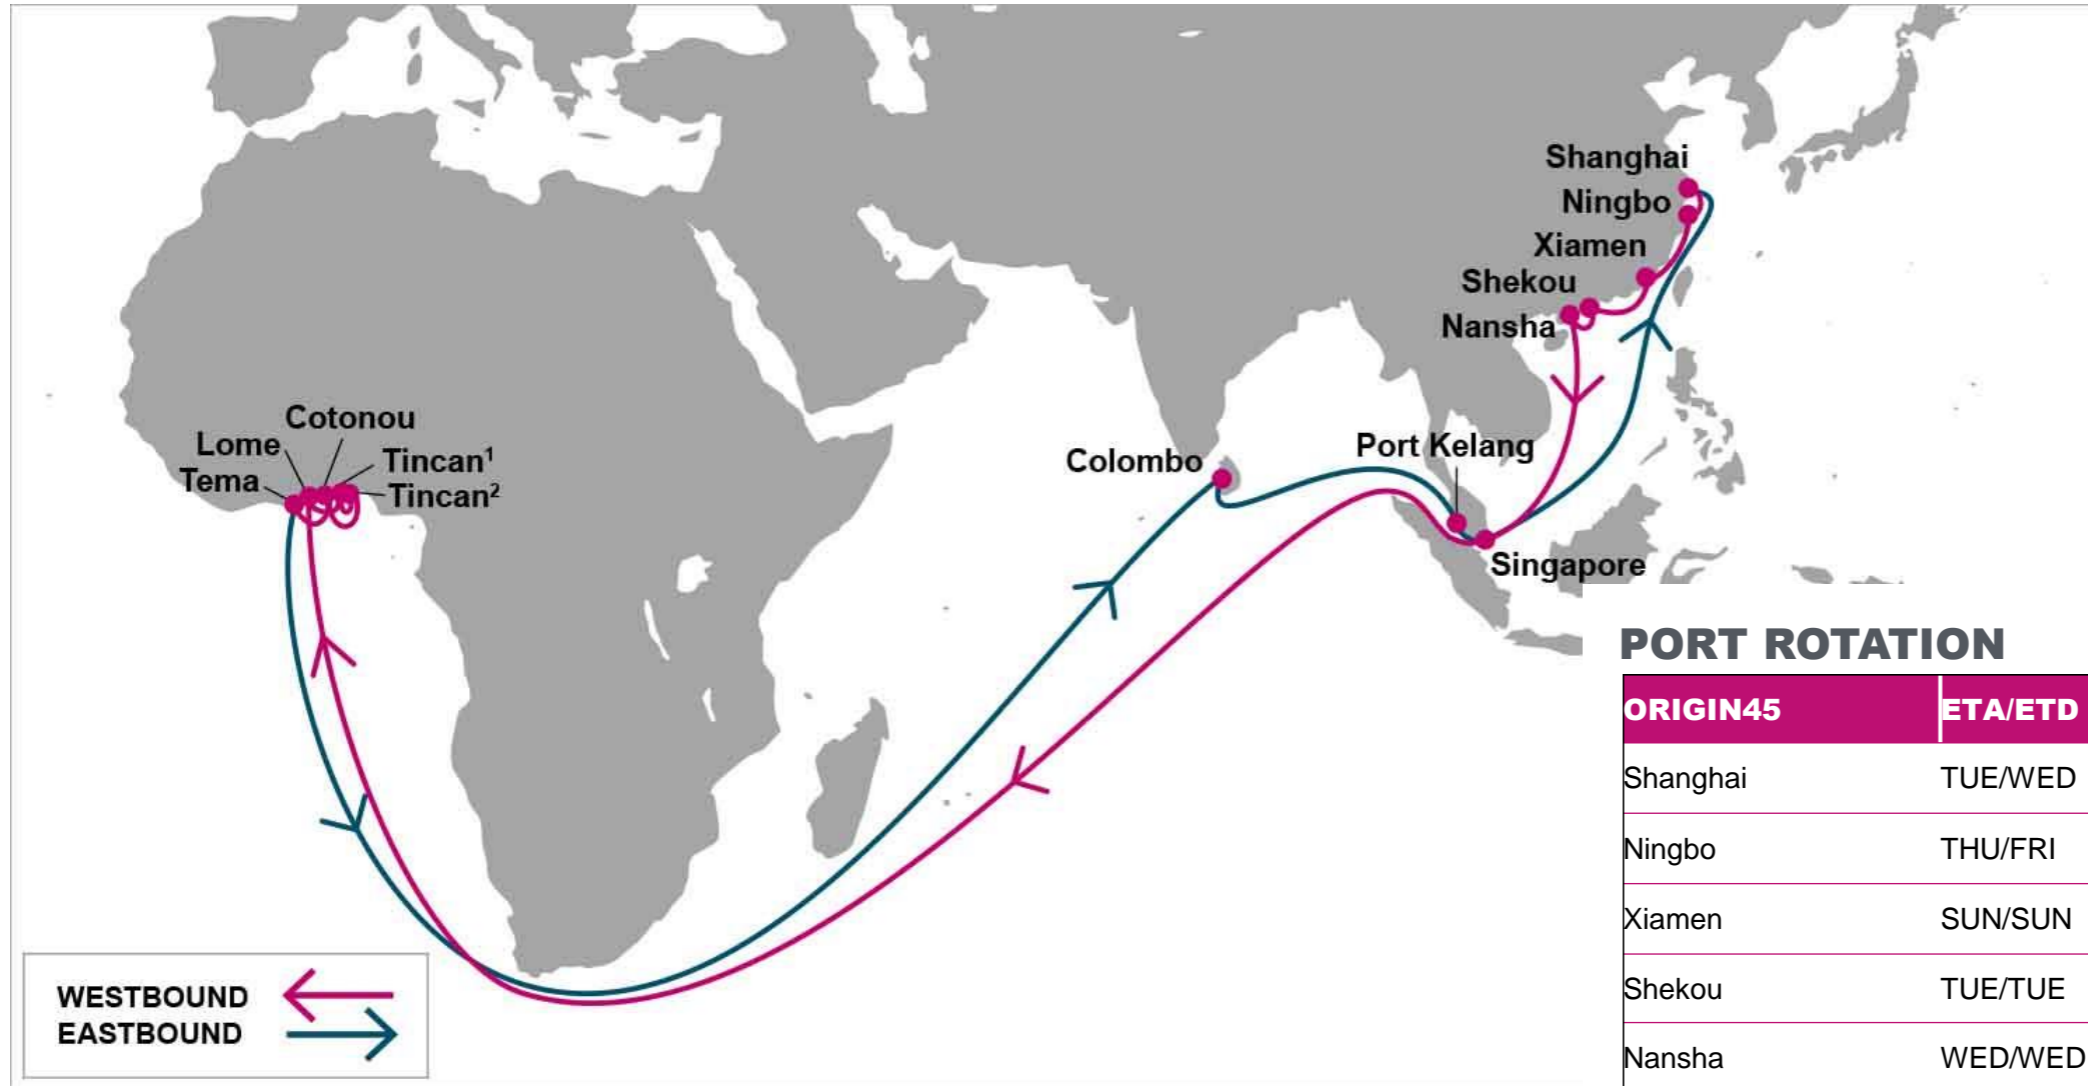

For more information, please click [here](#)

PORT ROTATION

(Terminals are subject to change)

ORIGIN45	ETA/ETD	TERMINAL
Shanghai	TUE/WED	SIPG Waigaoqiao Phase II/III (SIPGZCT)
Ningbo	THU/FRI	Zhoushan Yongzhou Container Terminal (YZCT)
Xiamen	SUN/SUN	Xiamen Haitian Container Terminal (XHCT)
Shekou	TUE/TUE	Shekou Container Terminal (SCT)
Nansha	WED/WED	Guangzhou South China Oceangate Container Terminal
Singapore	MON/MON	PSA Singapore
Lome	THU/FRI	Togo Terminal
Tin Can¹	SAT/MON	Tin Can Island Container Terminal
Tin Can²	WED/THU	Port & Cargo Handling Services
Cotonou	FRI/SAT	Benin Terminal (SMTc)
Tema	SUN/TUE	Meridian Port Services (MPS) – Terminal 3
Colombo	TUE/TUE	Colombo International Container Terminal (CICT)
Port Kelang	SUN/SUN	Westports
Singapore	MON/TUE	PSA Singapore
Shanghai	TUE/WED	SIPG Waigaoqiao Phase II/III (SIPGZCT)
Turnaround days: 84		

W/B	LFW	TIP¹	TIP²	COO	TEM	E/B	CMB	PKG	SIN	SHA	NGB	XMN	SHK	NSA
SHA	37	39	43	45	47	LFW	33	38	39	47	49	52	54	55
NGB	35	37	41	43	45	TIP¹	31	36	37	45	47	50	52	53
XMN	32	34	38	40	42	TIP²	27	32	33	41	43	46	48	49
SHK	30	32	36	38	40	COO	25	30	31	39	41	44	46	47
NSA	29	31	35	37	39	TEM	23	28	29	37	39	42	44	45
SIN	24	26	30	32	34									

KEY TRANSIT TABLE - UNLOCODE PORT NAME & COUNTRY NAME

SHA: Shanghai, China | NGB: Ningbo, China | XMN: Xiamen, China | SHK: Shekou, China | NSA: Nansha, China | SIN: Singapore, Singapore | COO: Cotonou, Benin | TEM: Tema, Ghana | LFW: Lome, Togo | TIP: Tin Can, Nigeria | CMB: Colombo, Sri Lanka | PKG: Port Kelang, Malaysia

NOTE: Transit times and port rotation are as of now and subject to change