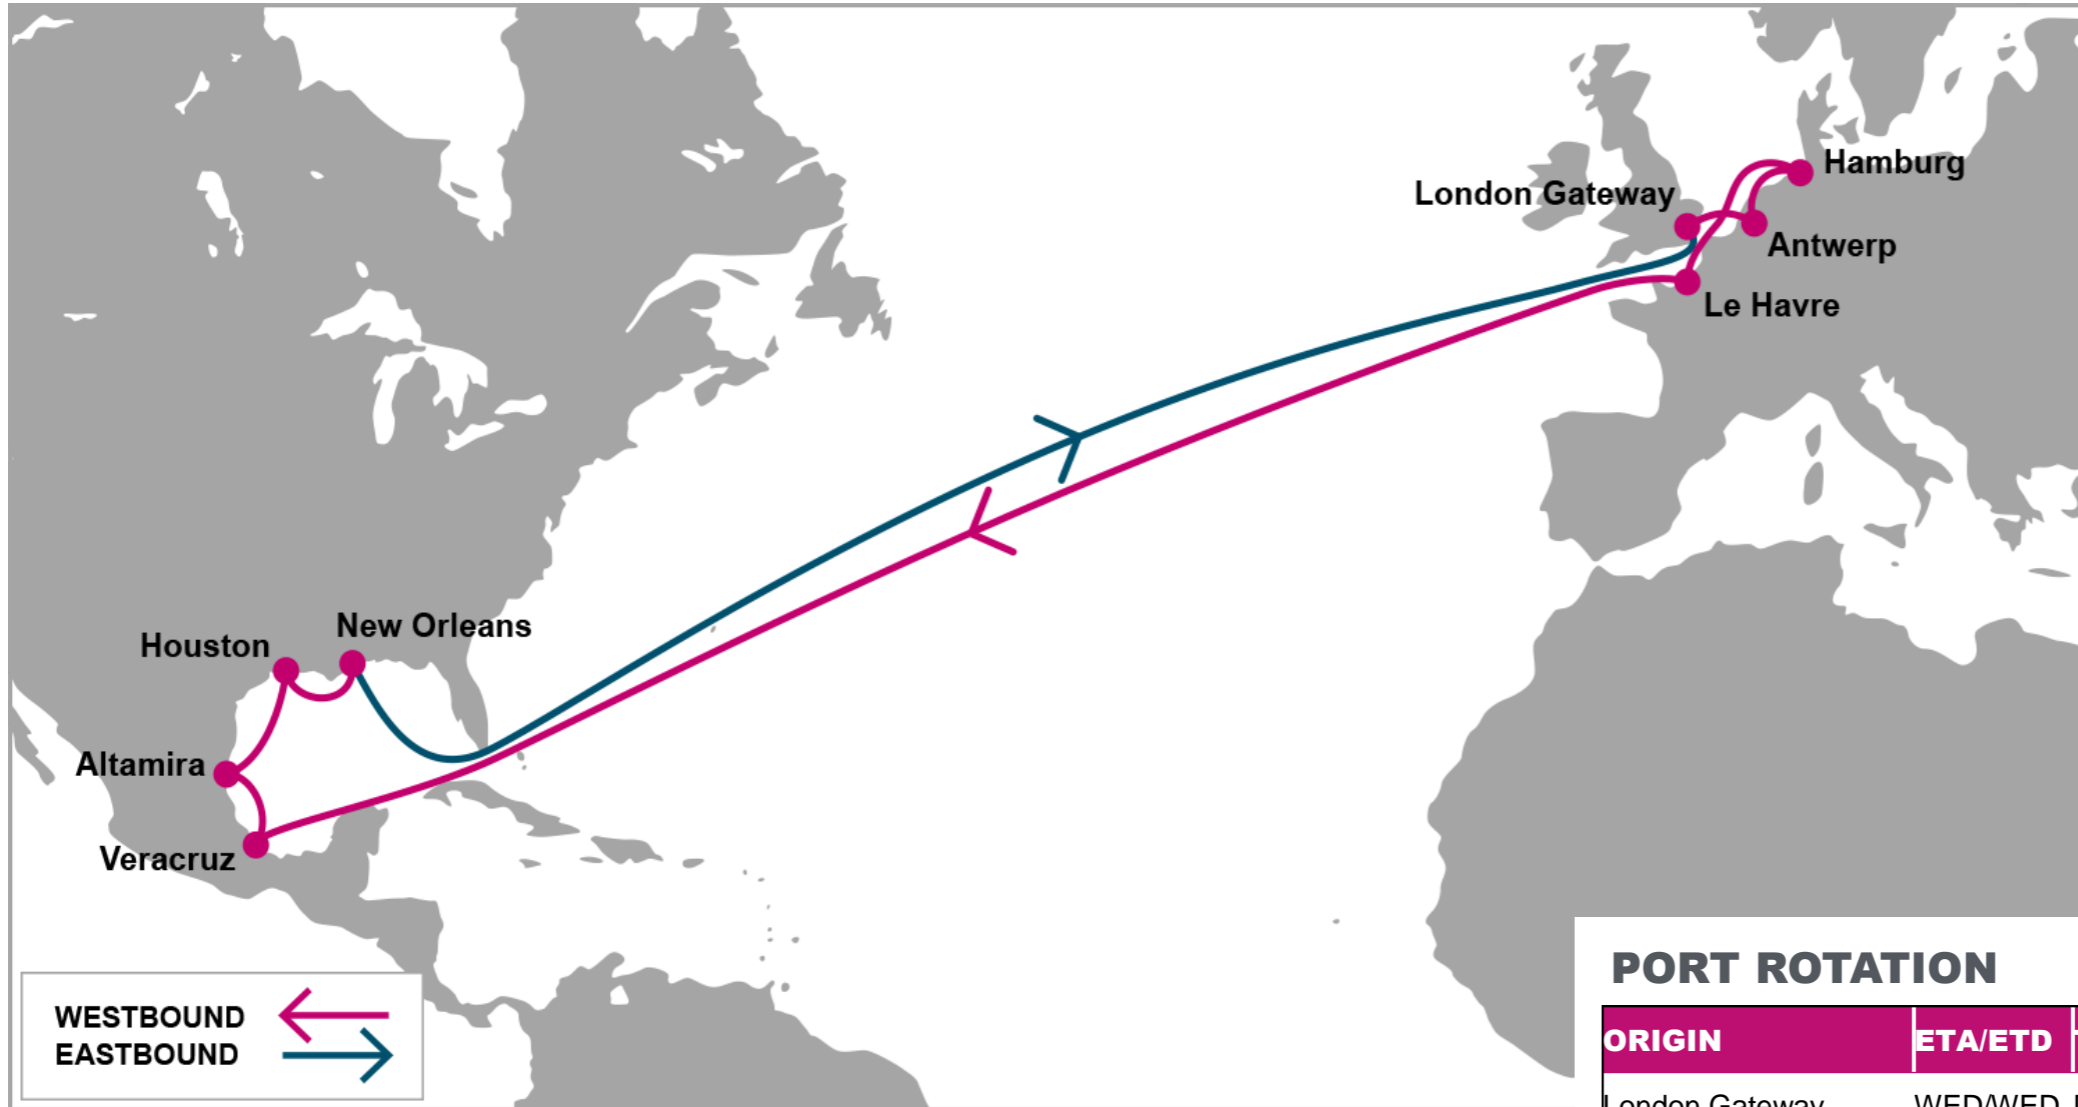

For more information, please click [here](#)

PORT ROTATION

(Terminals are subject to change)

ORIGIN	ETA/ETD	TERMINAL
London Gateway	WED/WED	DP World London Gateway Port
Antwerp	FRI/SAT	PSA Europe Terminal
Hamburg	MON/TUE	Container Terminal Altenwerder (CTA)
Le Havre	WED/THU	North Terminals - Quais de l'Atlantique (CNMP)
Veracruz	THU/FRI	Internaconal de Contenedores Asociados de Veracruz
Altamira	SAT/SUN	Infraestructura Portuaria Mexicana (IPM)
Houston	WED/THU	Barbours Cut Terminal (BCT)
New Orleans	SAT/SUN	Ports America
London Gateway	WED/WED	DP World London Gateway Port
Turnaround days: 42		

W/B	VER	ATM	HOU	MSY	E/B	LGP	ANR	HAM	LEH
LGP	22	24	28	31	VER	19	21	24	26
ANR	19	21	25	28	ATM	24	26	29	31
HAM	16	18	22	25	HOU	20	22	25	27
LEH	14	16	20	23	MSY	17	19	22	24

KEY TRANSIT TABLE - UNLOCODE PORT NAME & COUNTRY NAME

LGP: London Gateway, UK | ANR: Antwerp, Belgium | HAM: Hamburg, Germany | TUX: Tuxpan, Mexico | VER: Veracruz, Mexico | ATM: Altamira, Mexico | HOU: Houston, USA | MSY: New Orleans, USA

NOTE: Transit times and port rotation are as of now and subject to change