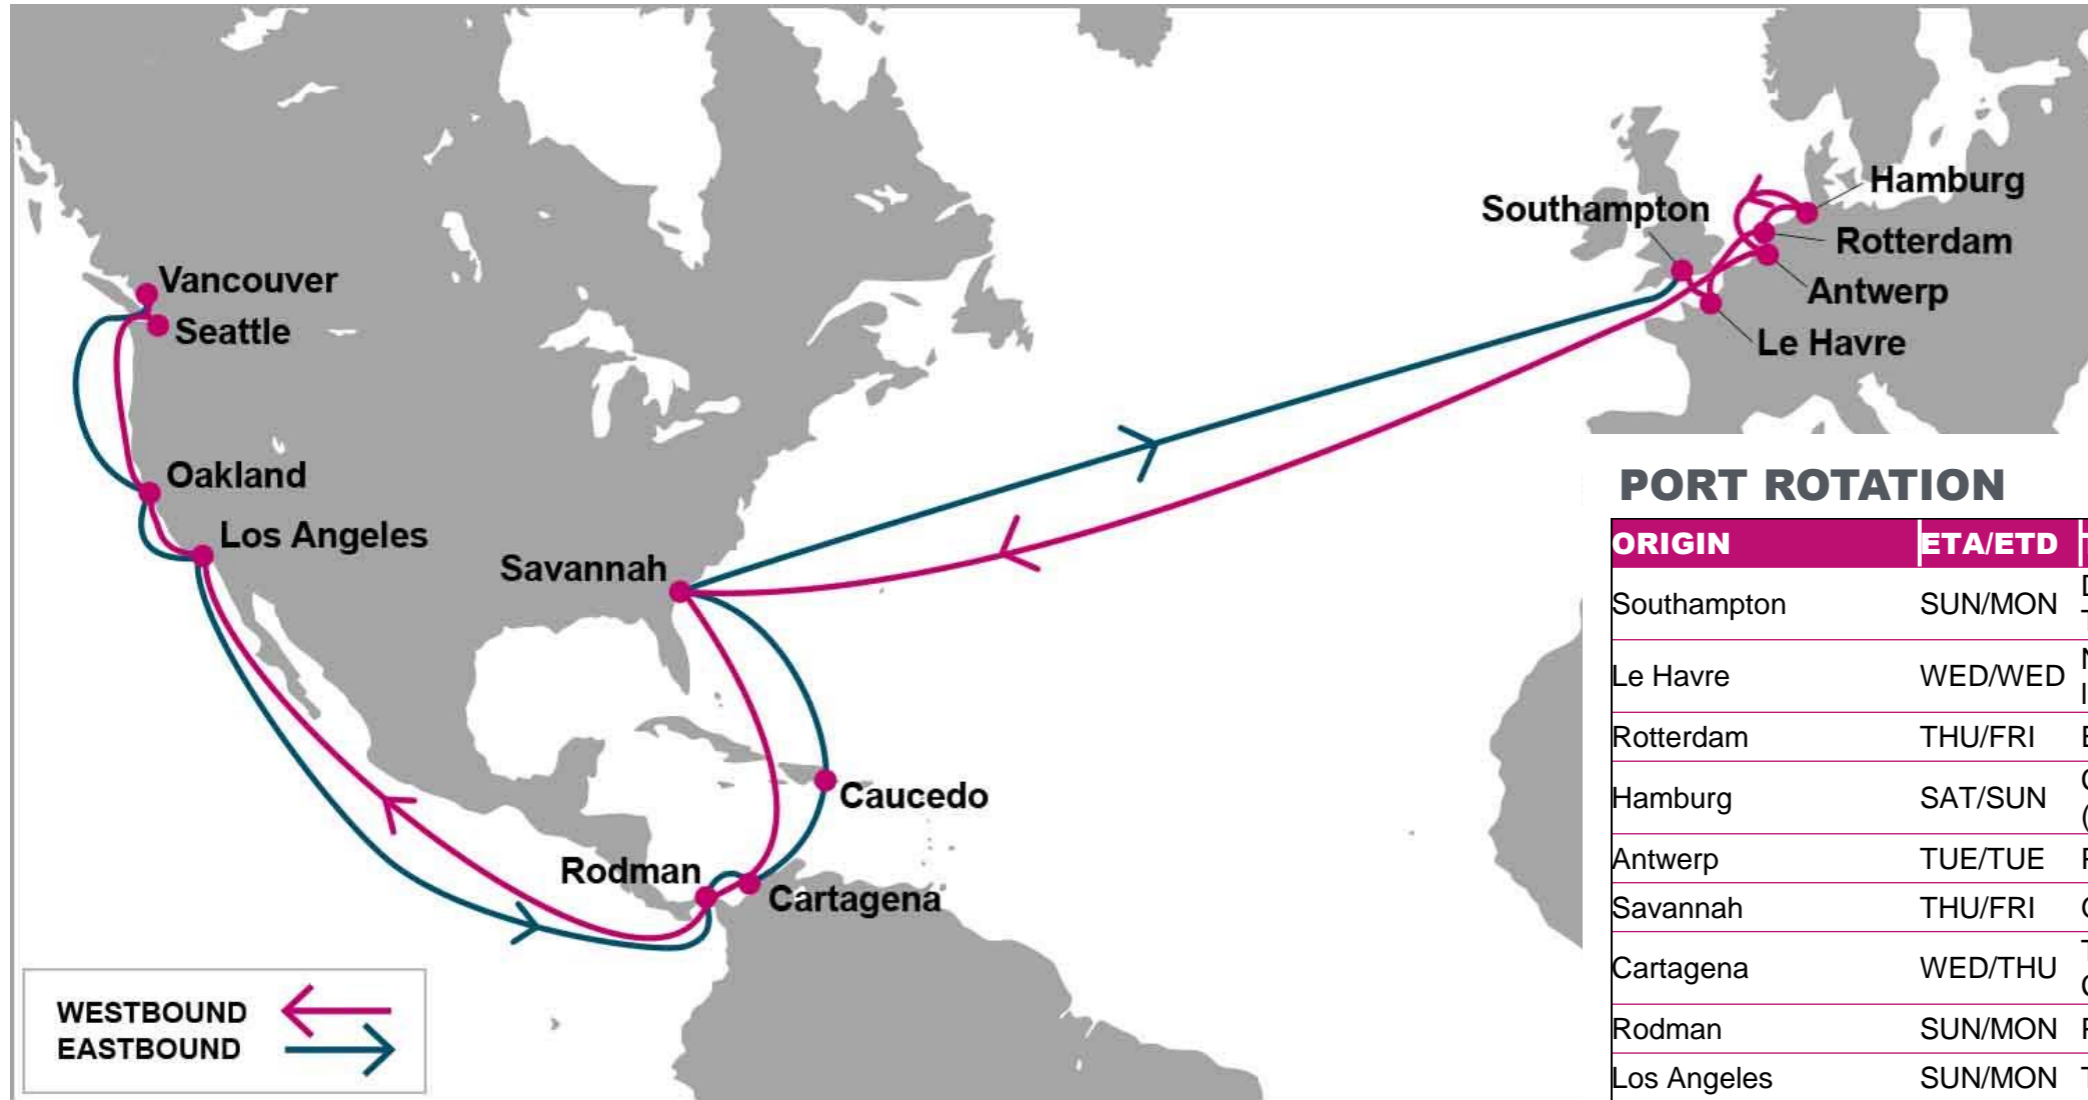

For more information, please click [here](#)

PORT ROTATION

(Terminals are subject to change)

ORIGIN	ETA/ETD	TERMINAL
Southampton	SUN/MON	DP World Southampton Container Terminal (SCT)
Le Havre	WED/WED	North Terminals - Quais de l'Atlantique (CNMP)
Rotterdam	THU/FRI	ECT Delta Terminal
Hamburg	SAT/SUN	Container Terminal Altenwerder (CTA)
Antwerp	TUE/TUE	PSA Europe Terminal
Savannah	THU/FRI	Garden City Terminal
Cartagena	WED/THU	Terminal De Contenedores De Cartagena (Contecar)
Rodman	SUN/MON	PSA Panama International Terminal
Los Angeles	SUN/MON	TraPac
Oakland	TUE/WED	Oakland International container Terminal (OICT)
Seattle	SAT/SUN	SSA Seattle T-18
Vancouver	MON/TUE	DP World Fraser Surrey
Oakland	THU/THU	Oakland International container Terminal (OICT)
Los Angeles	FRI/SAT	TraPac
Rodman	SAT/SAT	PSA Panama International Terminal
Cartagena	TUE/TUE	Terminal De Contenedores De Cartagena (Contecar)
Caucedo	THU/FRI	DP World Caucedo
Savannah	TUE/WED	Garden City Terminal
Southampton	SUN/MON	DP World Southampton Container Terminal (SCT)

Turnaround days: 77

W/B	SAV	CTG	ROD	LAX	OAK	SEA	VAN	E/B	ROD	CTG	CAU	SAV	SOU	LEH	RTM	HAM	ANR
SOU	17	23	27	34	36	40	42	SEA	12	15	17	21	35	38	39	41	44
LEH	15	21	25	32	34	38	40	VAN	10	13	15	19	33	36	37	39	42
RTM	13	19	23	30	32	36	38	OAK	8	11	13	17	31	34	35	37	40
HAM	11	17	21	28	30	34	36	LGB	7	10	12	16	29	32	33	35	38
ANR	9	15	19	26	28	32	34	ROD		3	5	9	22	25	26	28	31
								CTG			2	6	19	22	23	25	28
								CAU				4	17	19	20	22	25
								SAV					12	14	15	17	20

KEY TRANSIT TABLE - UNLOCODE PORT NAME & COUNTRY NAME
SOU: Southampton, UK | **RTM:** Rotterdam, Netherland | **HAM:** Hamburg, Germany | **ANR:** Antwerp, Belgium | **LEH:** Le Havre, France | **SEA:** Seattle, USA | **VAN:** Vancouver, Canada | **OAK:** Oakland, USA | **LAX:** Los Angeles, USA | **LGB:** Long Beach, USA | **ROD:** Rodman, Panama | **CTG:** Cartagena, Colombia | **CAU:** Caucedo, Dominican Republic | **SAV:** Savannah, USA

NOTE: Transit times and port rotation are as of now and subject to change