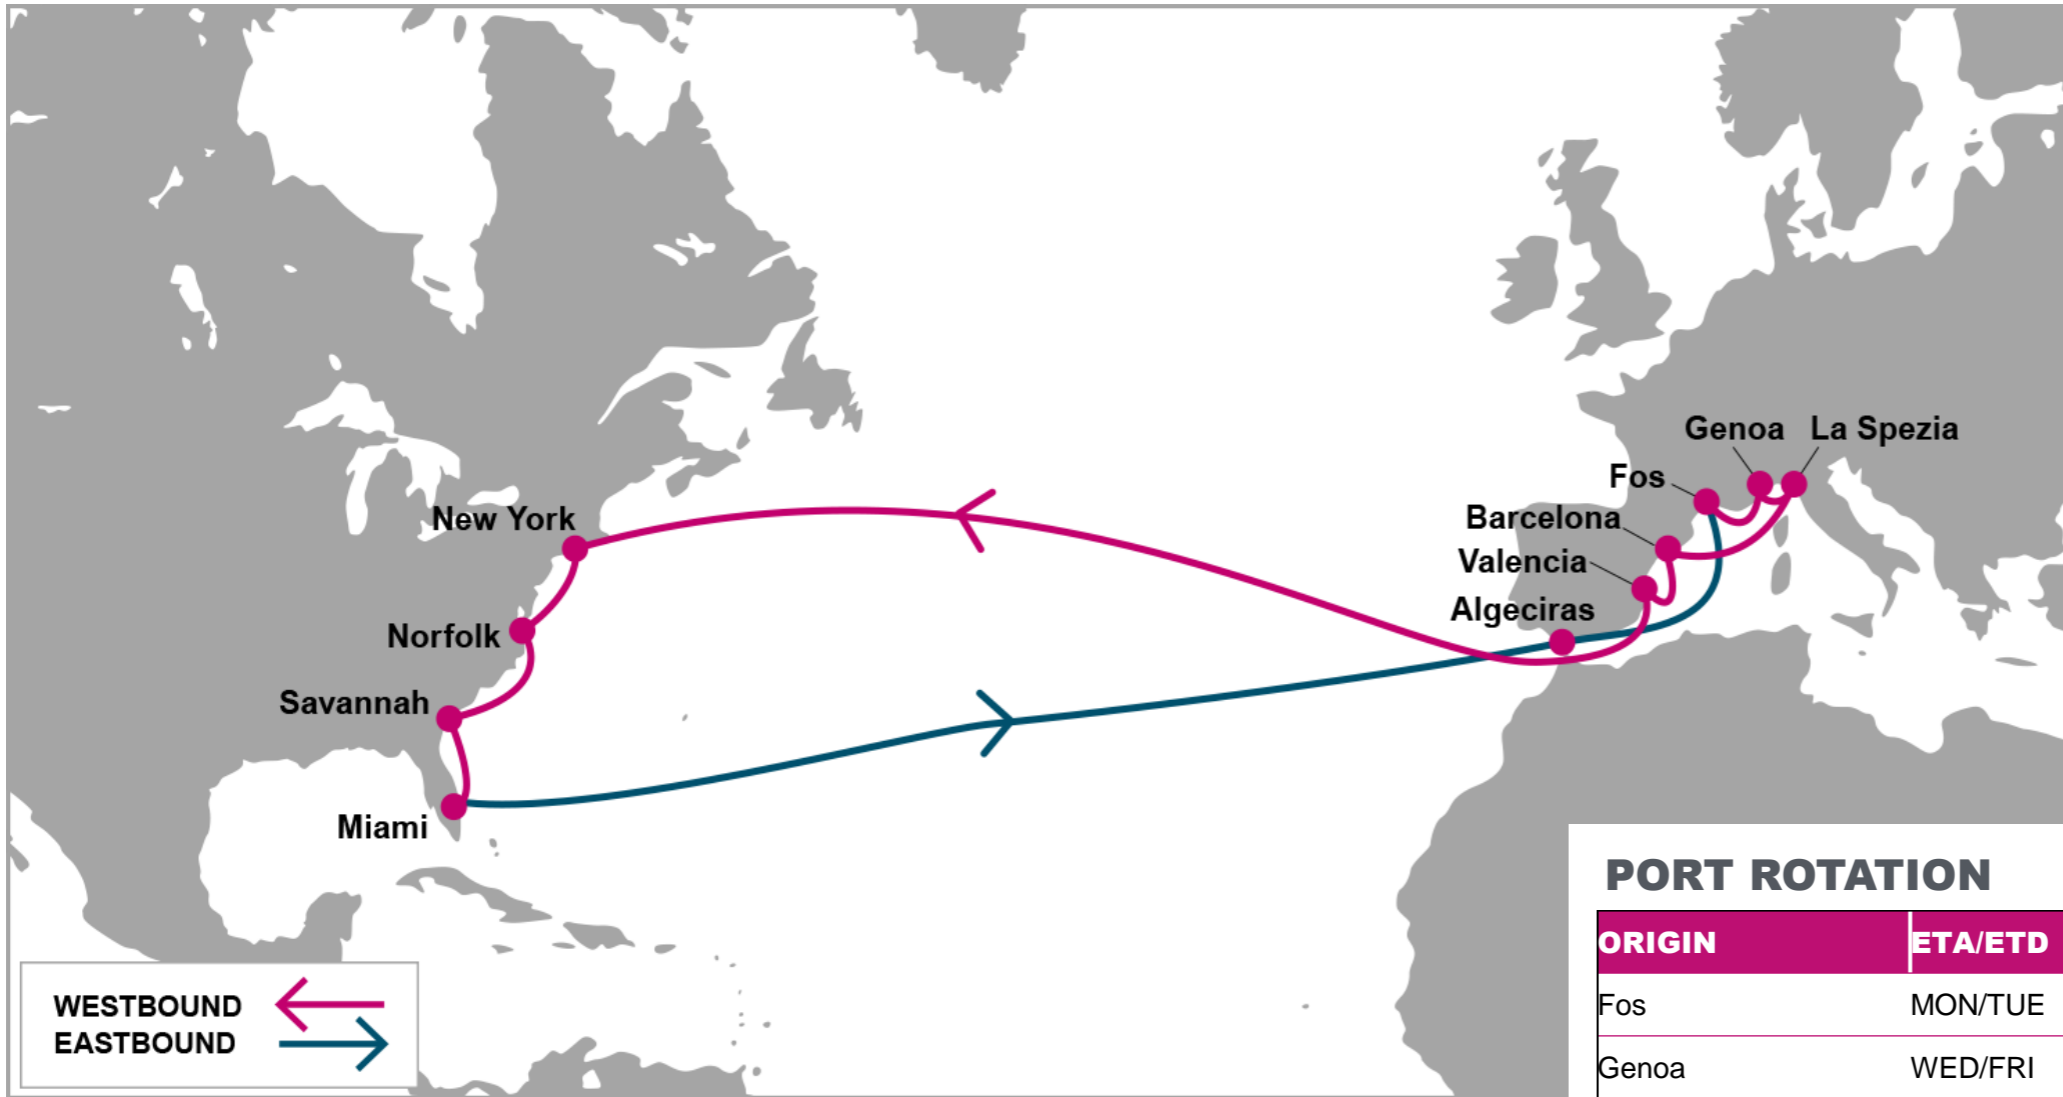

For more information, please click [here](#)

PORT ROTATION

(Terminals are subject to change)

ORIGIN	ETA/ETD	TERMINAL
Fos	MON/TUE	Eurofos
Genoa	WED/FRI	PSA Genova (former VTE)
La Spezia	SAT/SUN	La Spezia Container Terminal (LSCT)
Barcelona	TUE/WED	APM Terminals Barcelona
Valencia	WED/THU	Noatum Container Terminal
New York	SUN/TUE	Maher Terminals
Norfolk	WED/THU	Norfolk International Terminal (NIT)
Savannah	SAT/SUN	Garden City Terminal
Miami	MON/TUE	South Florida Container Terminal (SFCT)
Algeciras	FRI/SAT	Total Terminal International (TTI)
Fos	MON/TUE	Eurofos
Turnaround days: 42		

W/B	NYC	ORF	SAV	MIA	E/B	ALG	FOS	GOA	SPE	BCN	VLC
FOS	19	22	25	27	NYC	18	21	22	25	28	29
GOA	16	19	22	24	ORF	16	19	20	23	26	27
SPE	14	17	20	22	SAV	13	16	17	20	23	24
BCN	11	14	17	19	MIA	11	14	15	18	21	22
VLC	10	13	16	18							

KEY TRANSIT TABLE - UNLOCODE PORT NAME & COUNTRY NAME

FOS: Fos, France | GOA: Genoa, Italy | SPE: La Spezia, Italy | BCN: Barcelona, Spain | VLC: Valencia, Spain | NYC: New York, USA | ORF: Norfolk, USA | SAV: Savannah, USA | MIA: Miami, USA | ALG: Algeciras, Spain

NOTE: Transit times and port rotation are as of now and subject to change