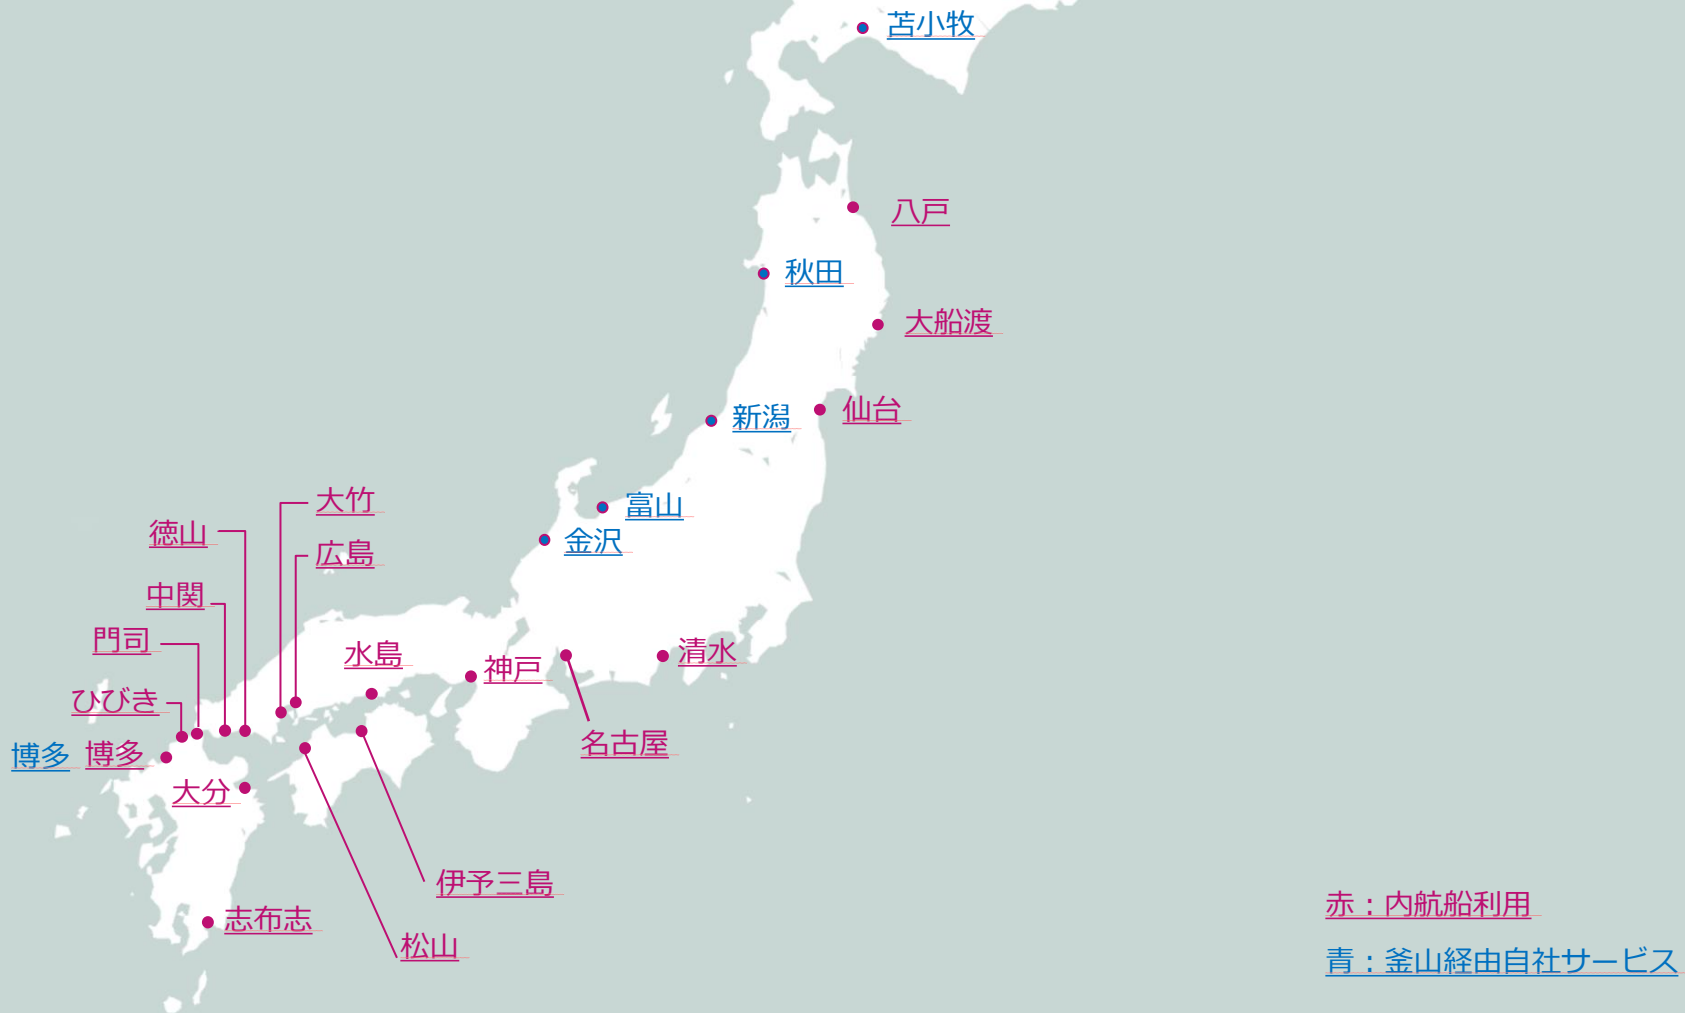

Feeder Connection Schedule

ご覧になりたい地方港をクリックしてください。

Hachinohe (HHE) > Yokohama (YOK) Feeder Connection Schedule

ONE Service	ONE Berth	Thu	Fri	Sat	Sun	Mon	Tue	Wed	Thu	Fri	Sat	Sun	Mon	Tue	Wed	Thu
JPH	南本牧					CUT	HHE			YOK				YOK	YOK	
ALX3	南本牧					CUT	HHE			YOK						YOK
JTV3	南本牧					CUT	HHE			YOK						YOK
JSM3	本牧BC	CUT	HHE			YOK				YOK	YOK					
JCV	本牧BC	CUT	HHE			YOK				YOK	YOK					