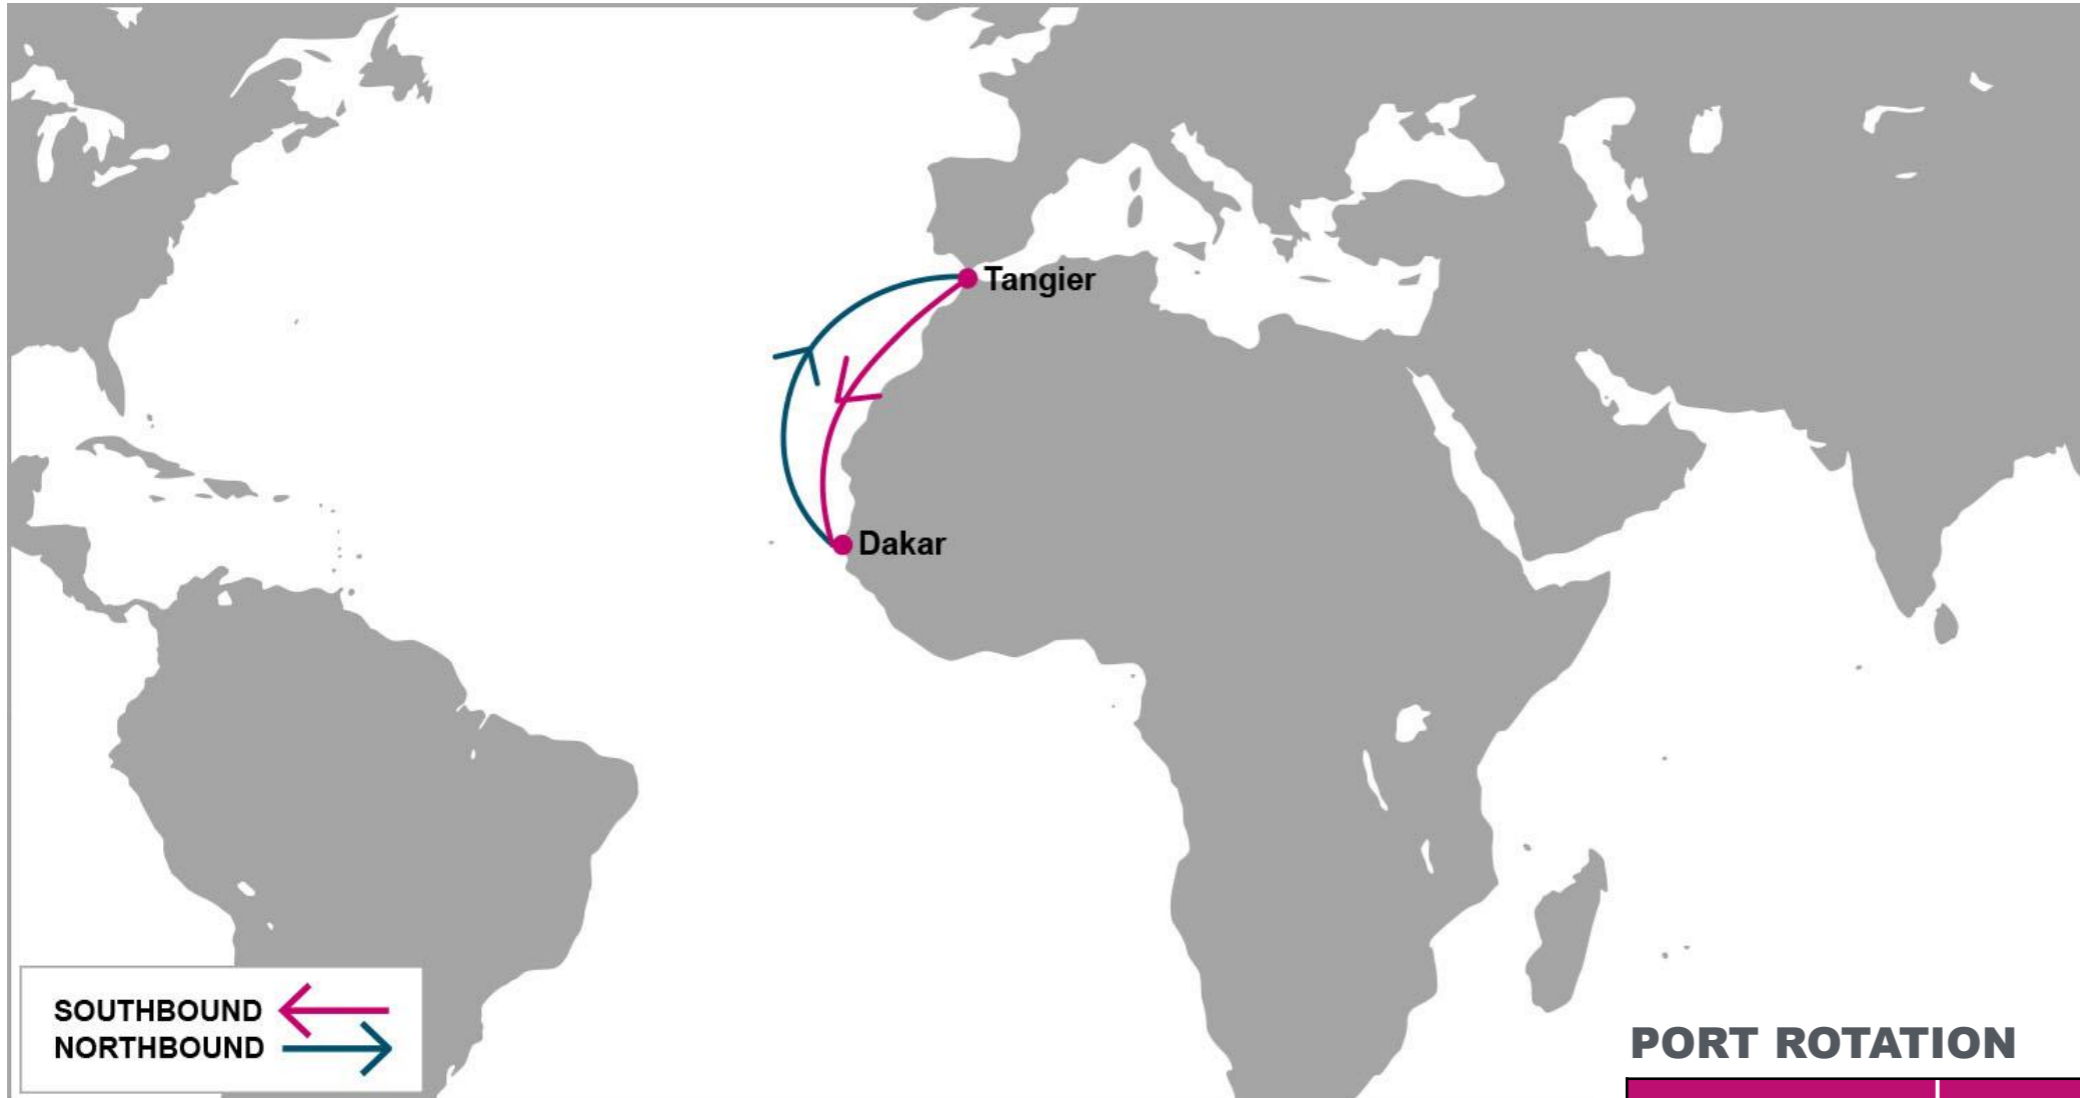

For more information, please click [here](#)

S/B	DKR	N/B	TNG
TNG	7	DKR	6

PORT ROTATION

(Terminals are subject to change)

ORIGIN	ETA/ETD	TERMINAL
Tangier	MON/MON	Eurogate/Tanger Alliance Terminal
Dakar	MON/TUE	DP World Dakar
Tangier	MON/MON	Eurogate/Tanger Alliance Terminal
Turnaround days: 28		

KEY TRANSIT TABLE - UNLOCODE PORT NAME & COUNTRY NAME

TNG: Tangier, Morocco | DKR: Dakar, Senegal

NOTE: Transit times and port rotation are as of now and subject to change