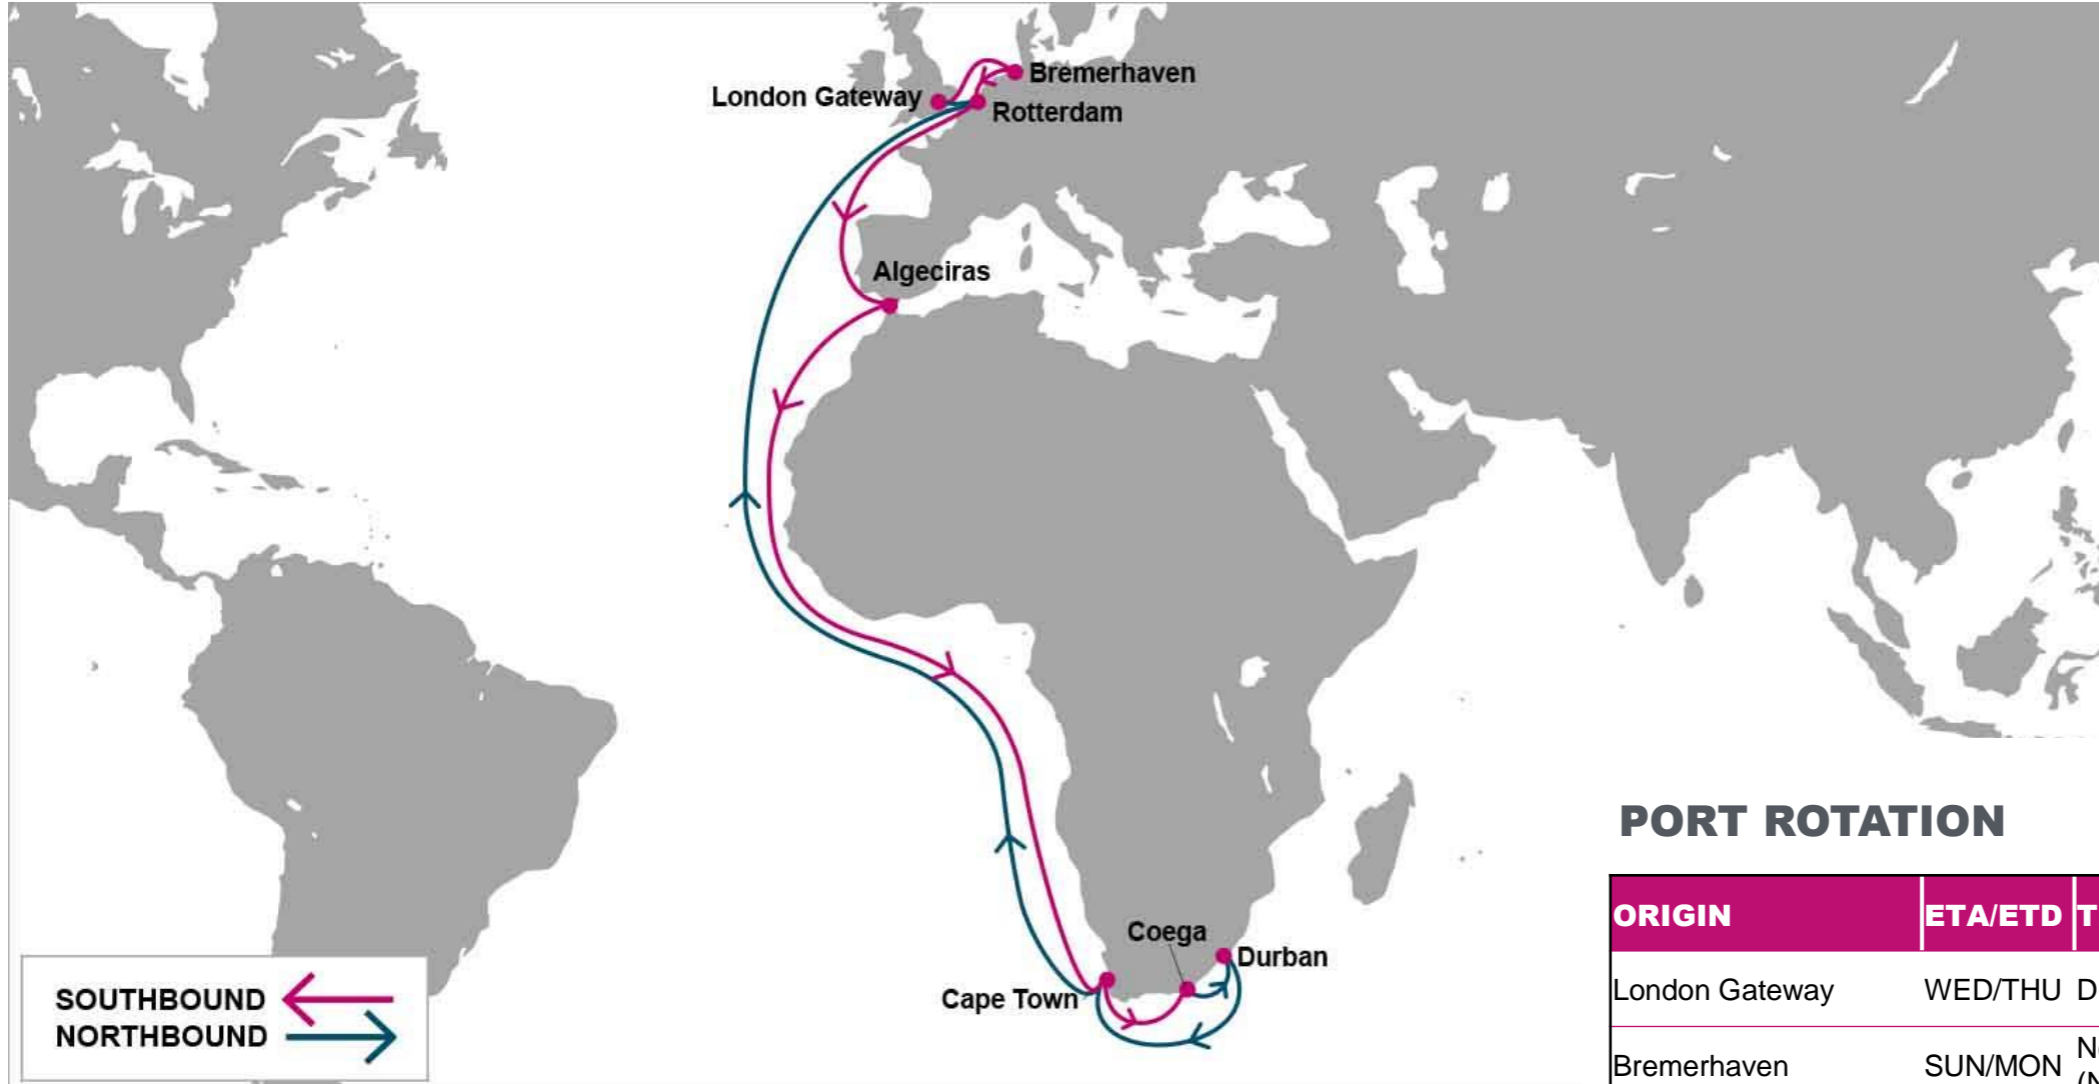

KEY TRANSIT TABLE - UNLOCODE PORT NAME & COUNTRY NAME

ALG: Algeciras, Spain | **TNG:** Tangier, Morocco | **COO:** Cotonou, Benin | **APP:** Apapa, Nigeria | **TIP:** Tin Can, Nigeria | **TEM:** Tema, Ghana

S/B	TEM	ABJ	N/B	ABJ	TNG	ANR	HAM
ANR	18	22	TEM	3	11	15	17
HAM	16	20	ABJ		7	11	13
TNG	9	13	TNG			4	6

KEY TRANSIT TABLE - UNLOCODE PORT NAME & COUNTRY NAME

ANR: Antwerp, Belgium | **HAM:** Hamburg, Germany | **TNG:** Tangier, Morocco | **TEM:** Tema, Ghana | **ABJ:** Abidjan, Côte d'Ivoire

KEY TRANSIT TABLE - UNLOCODE PORT NAME & COUNTRY NAME

TNG: Tangier, Morocco | DKR: Dakar, Senegal

NOTE: Transit times and port rotation are as of now and subject to change

For more information, please click [here](#)

LGP: London Gateway, UK | BRV: Bremerhaven, Germany | RTM: Rotterdam, Netherland | ALG: Algeciras, Spain | CPT: Cape Town, South Africa | ZBA: Ngqura, South Africa | DUR: Durban, South Africa

NOTE: Transit times and port rotation are as of now and subject to change