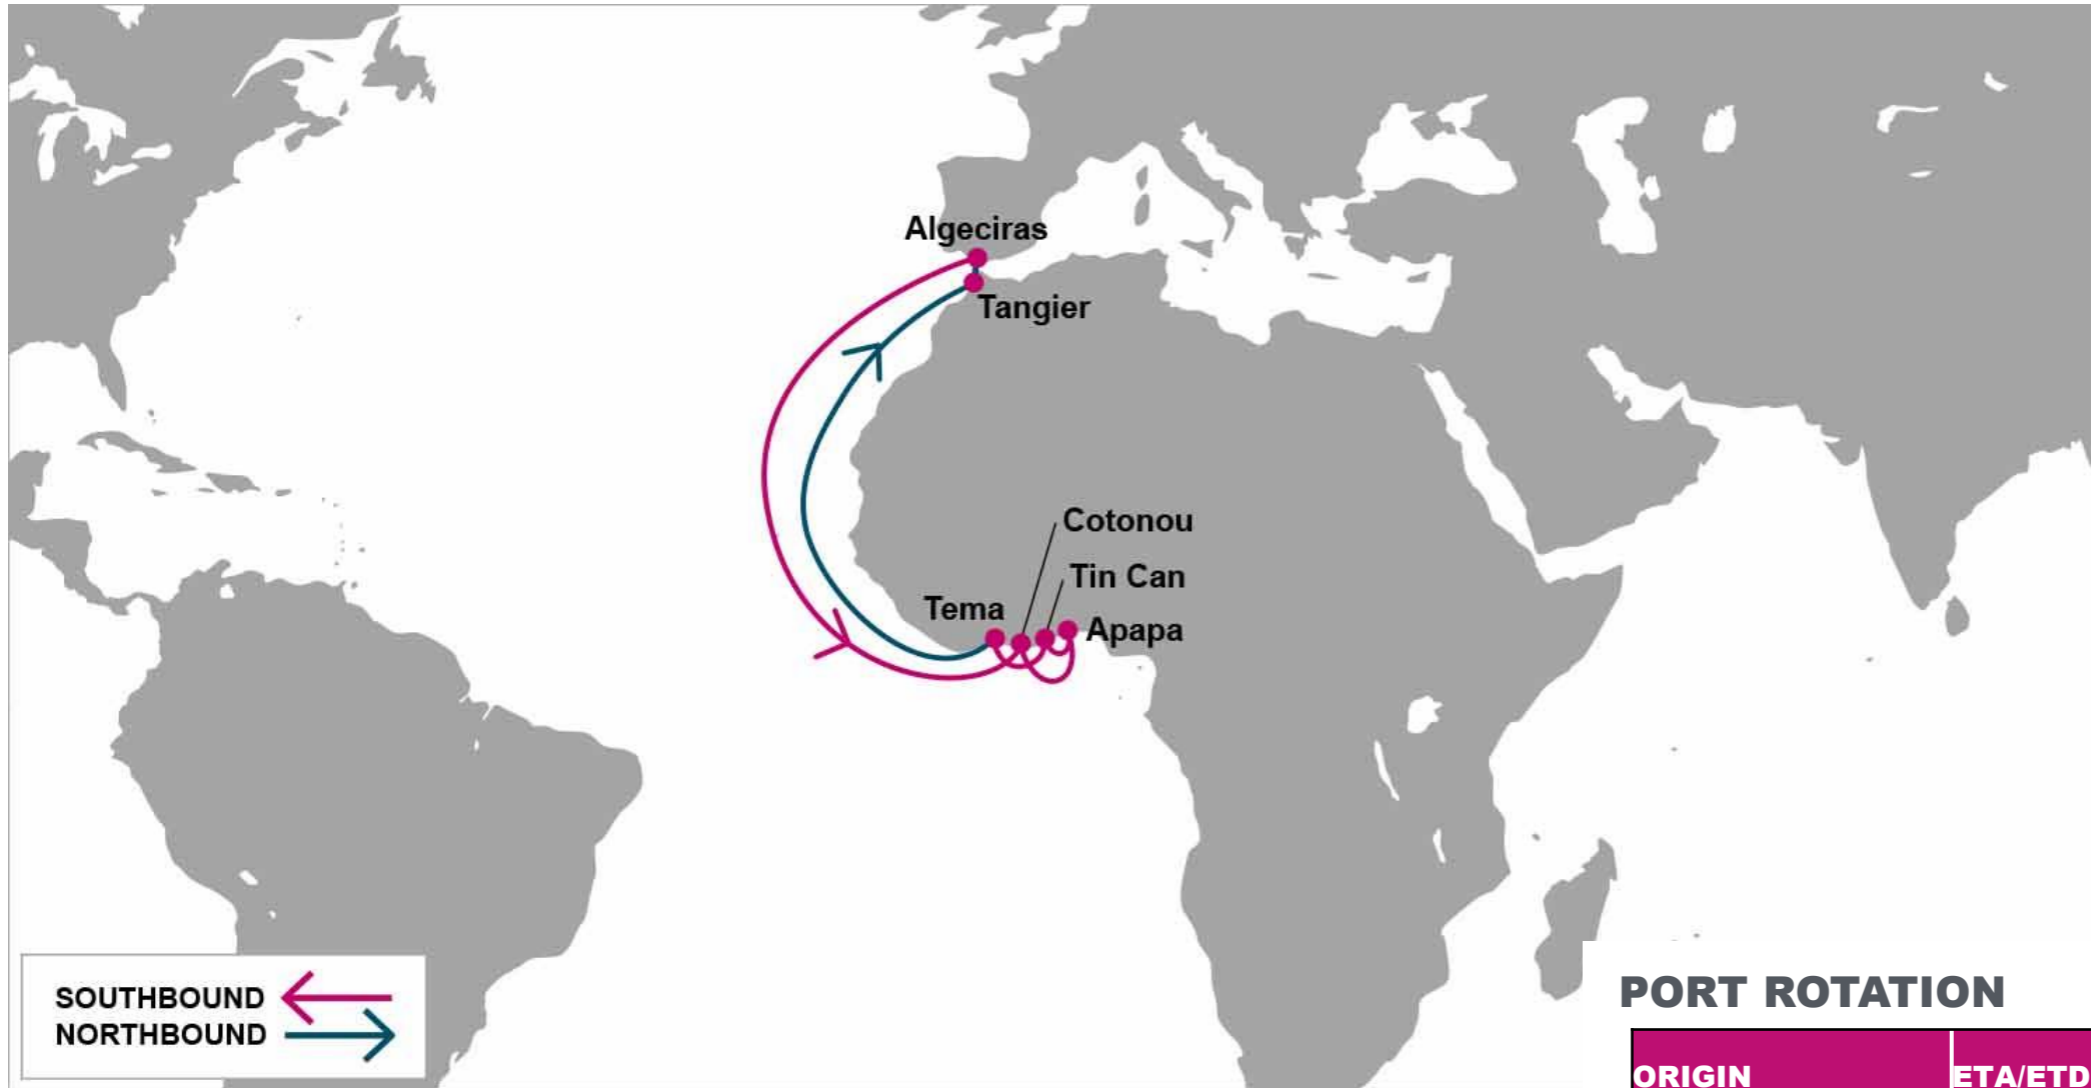

For more information, please click [here](#)

PORT ROTATION

(Terminals are subject to change)

S/B	COO	APP	TIP	TEM	N/B	APP	TIP	TEM	TNG	ALG
TNG	9	11	13	16	COO	1	3	6	16	17
ALG	8	10	12	15	APP			3	13	14
					TIP			1	11	12
					TEM				9	10

ORIGIN	ETA/ETD	TERMINAL
Tangier	THU/SAT	Eurogate
Algeciras	SAT/SUN	Total Terminal International (TTI)
Cotonou	MON/TUE	Benin Terminal (SMTC)
Apapa	WED/FRI	APM Terminals Apapa
Tin Can	FRI/SUN	Tin Can Island Container Terminal
Tema	MON/TUE	Meridian Port Services (MPS) – Terminal 3
Tangier	THU/SAT	Eurogate
Turnaround days:		28

KEY TRANSIT TABLE - UNLOCODE PORT NAME & COUNTRY NAME

ALG: Algeciras, Spain | **TNG:** Tangier, Morocco | **COO:** Cotonou, Benin | **APP:** Apapa, Nigeria | **TIP:** Tin Can, Nigeria | **TEM:** Tema, Ghana

Port of Call, Transit times and port rotation are as of now and subject to change