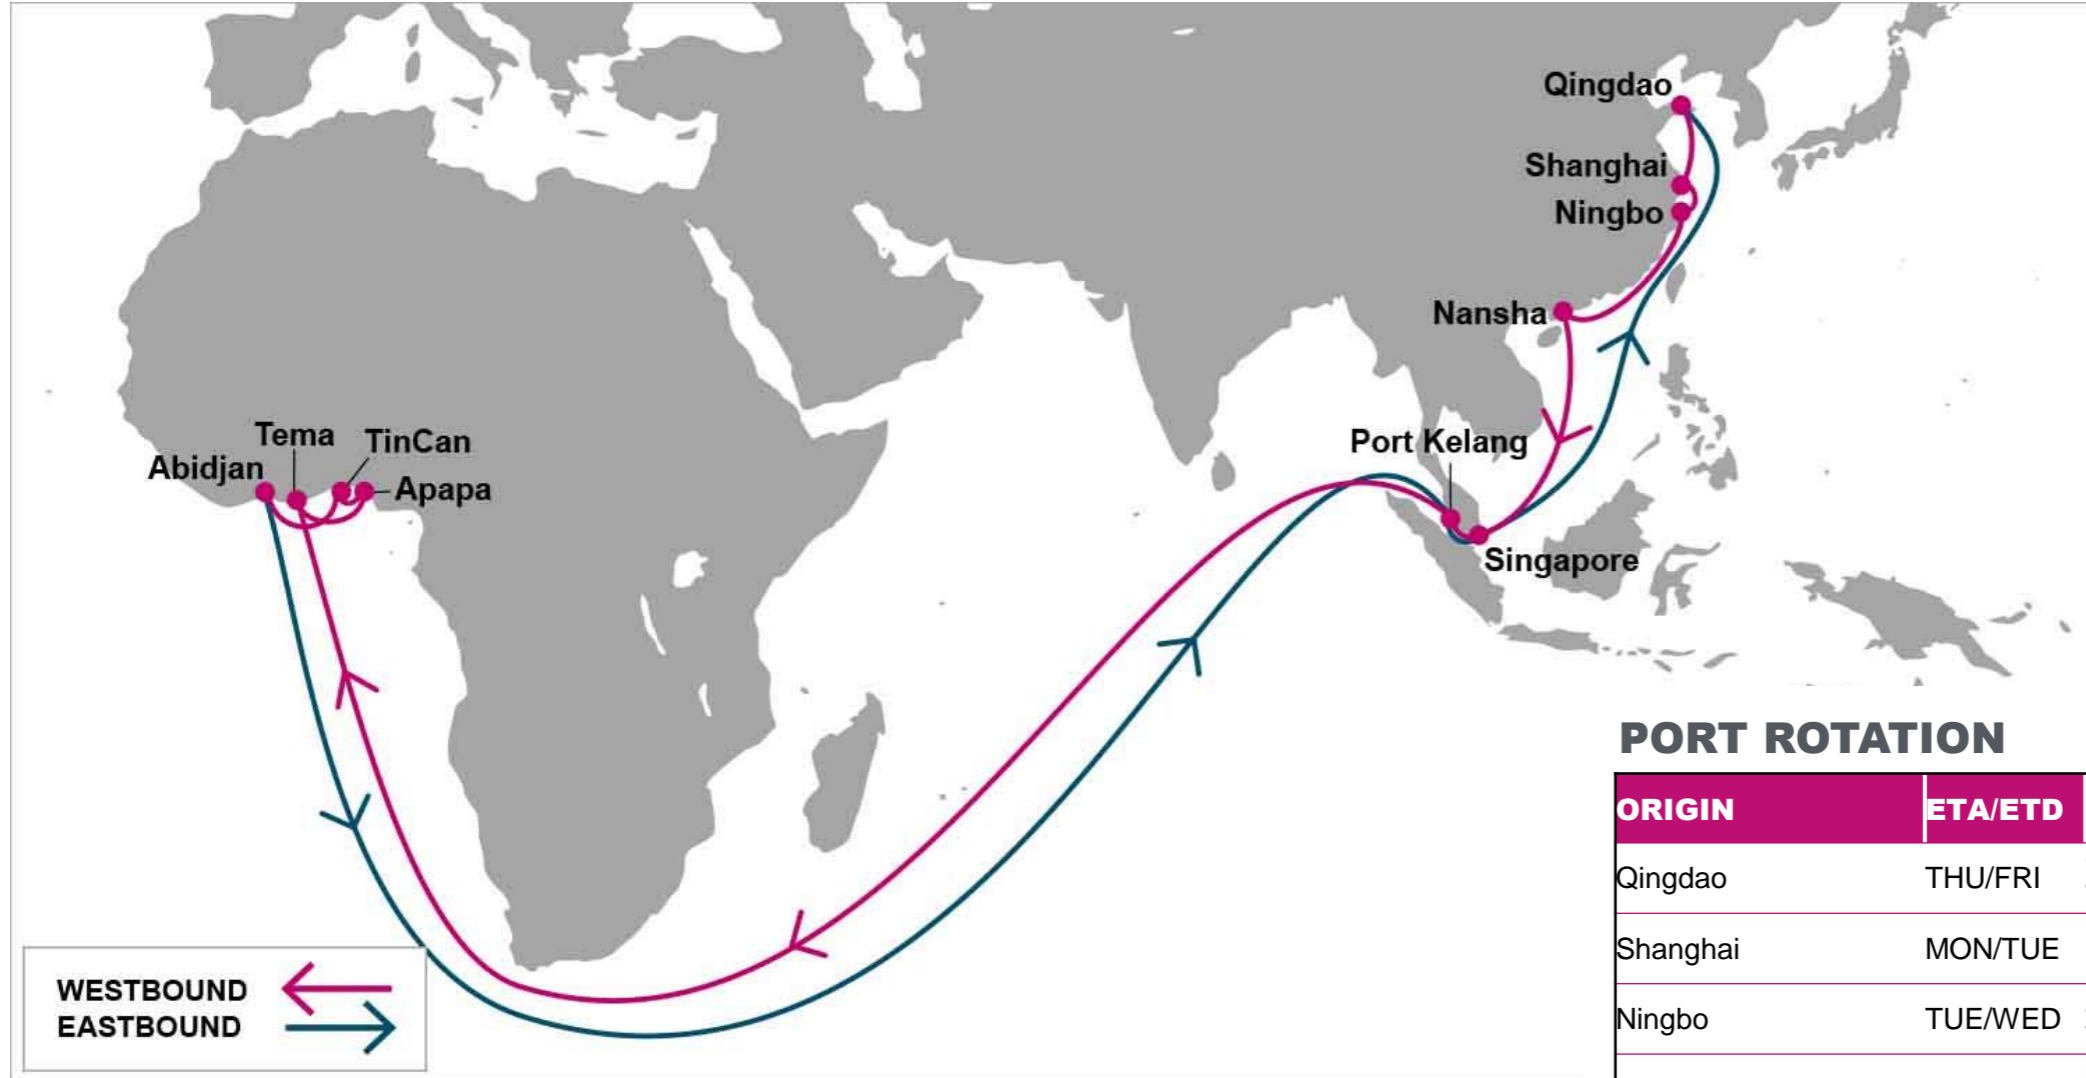

For more information, please click [here](#)

PORT ROTATION

(Terminals are subject to change)

ORIGIN	ETA/ETD	TERMINAL
Qingdao	THU/FRI	Qingdao Qianwan Container Terminal (QQCT)
Shanghai	MON/TUE	SIPG Waigaoqiao Phase II/III (SIPGZCT)
Ningbo	TUE/WED	Zhoushan Yongzhou Container Terminal (YZCT)
Nansha	SAT/SAT	Guangzhou South China Oceangate Container Terminal
Singapore	WED/THU	PSA Singapore
Port Kelang	THU/FRI	Westports
Tema	SUN/TUE	Meridian Port Services (MPS) – Terminal 3
Tin Can	WED/FRI	Tin Can Island Container Terminal
Apapa	SAT/SUN	APM Terminals Apapa
Abidjan	WED/THU	Abidjan Terminal
Port Kelang	MON/TUE	Westports
Singapore	WED/WED	PSA Singapore
Qingdao	THU/FRI	Qingdao Qianwan Container Terminal (QQCT)

Turnaround days: 84

W/B	TEM	TIP	APP	ABJ	E/B	PKG	SIN	TAO	SHA	NGB	NSA
TAO	38	41	44	48	TEM	36	38	46	50	51	55
SHA	34	37	40	44	TIP	33	35	43	47	48	52
NGB	33	36	39	43	APP	30	32	40	44	45	49
NSA	29	32	35	39	ABJ	26	28	36	40	41	45
SIN	25	28	31	35							
PKG	24	27	30	34							

KEY TRANSIT TABLE - UNLOCODE PORT NAME & COUNTRY NAME

TAO: Qingdao, China | SHA: Shanghai, China | NGB: Ningbo, China | NSA: Nansha, China | SIN: Singapore, Singapore | PKG: Port Kelang, Malaysia | APP: Apapa, Nigeria | TIP: Tin Can, Nigeria | TEM: Tema, Ghana | ABJ: Abidjan, Côte d'Ivoire

NOTE: Transit times and port rotation are as of now and subject to change