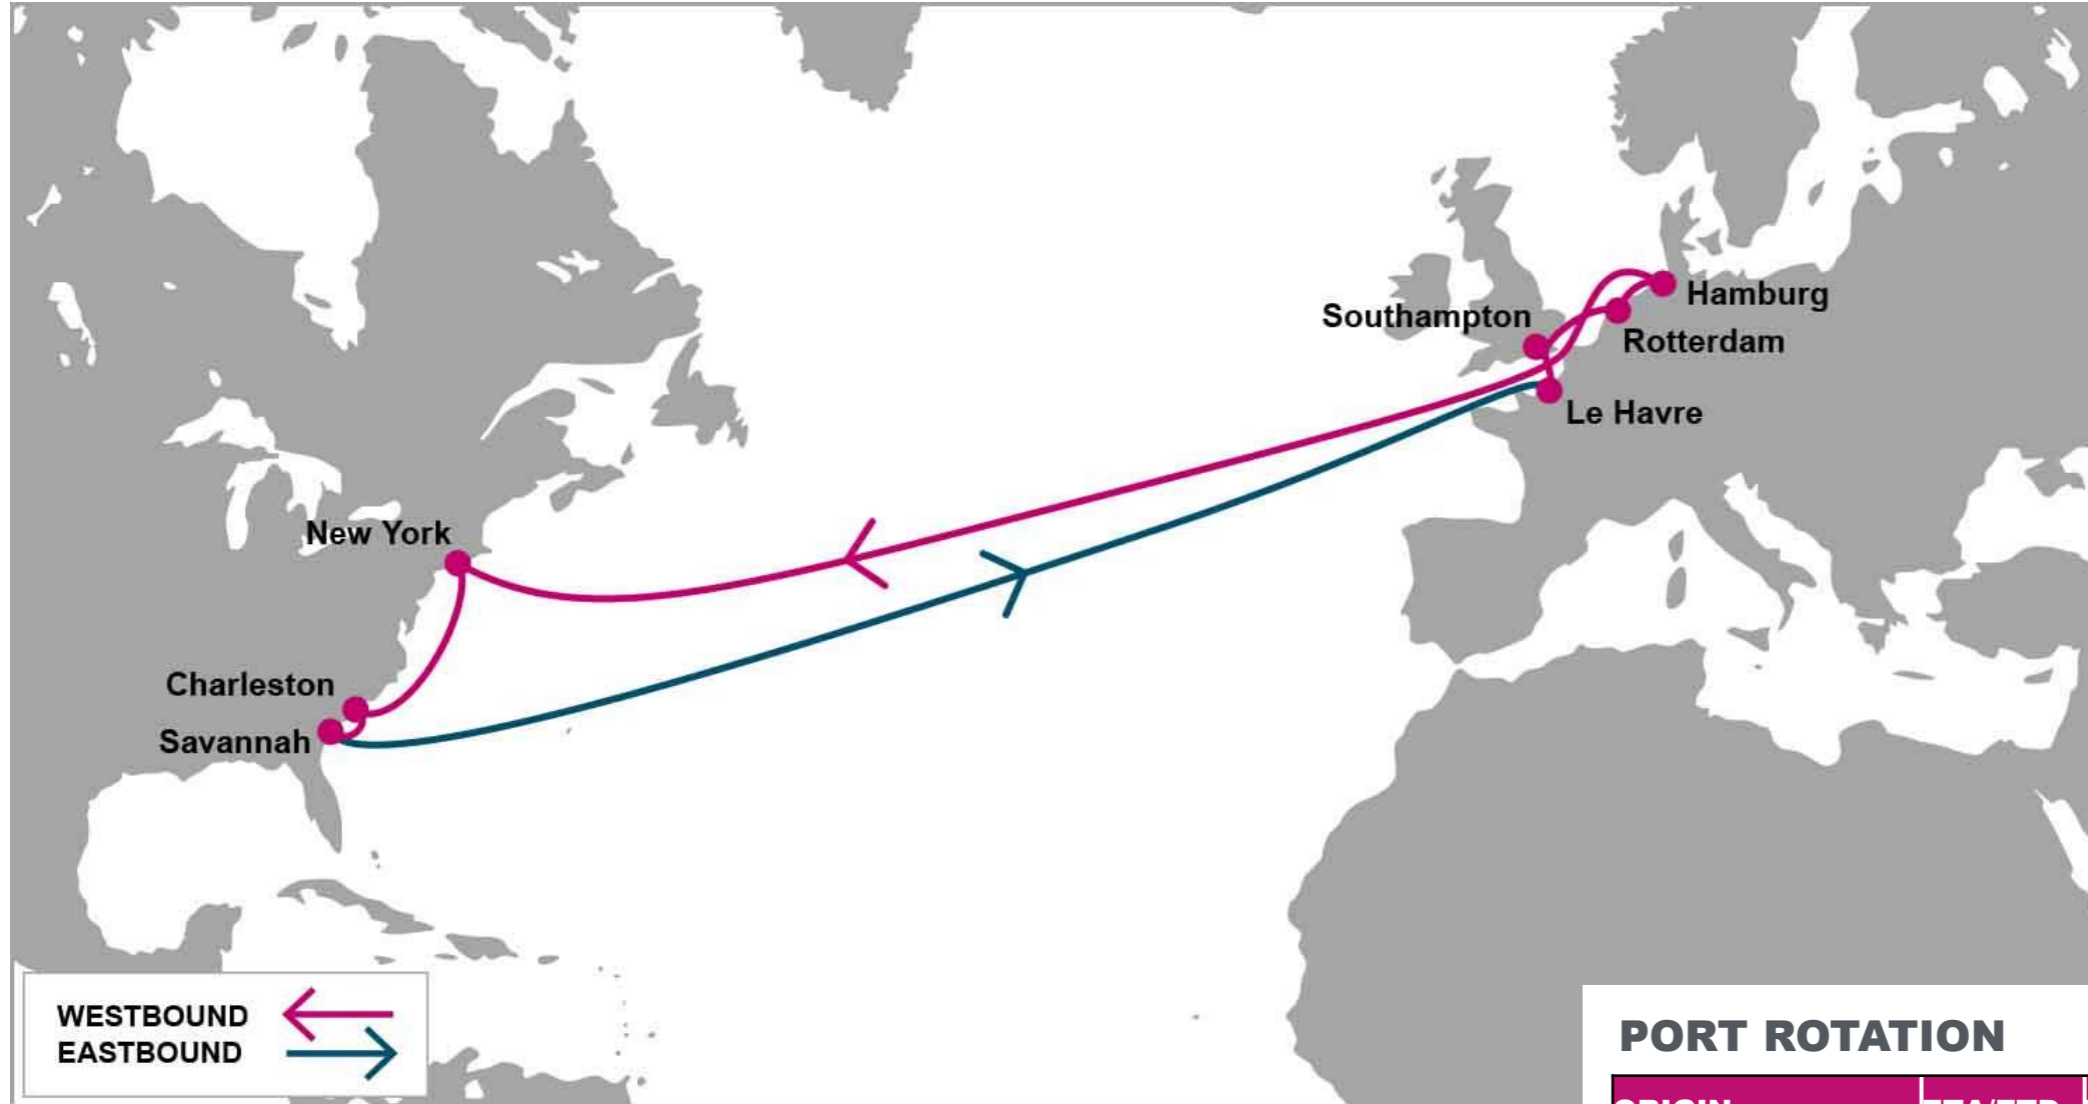

For more information, please click [here](#)

W/B	NYC	CHS	SAV	E/B	LEH	SOU	RTM	HAM
LEH	16	20	23	NYC	17	19	20	22
SOU	15	19	22	CHS	13	15	16	18
RTM	13	17	20	SAV	10	12	13	15
HAM	11	15	18					

PORT ROTATION

(Terminals are subject to change)

ORIGIN	ETA/ETD	TERMINAL
Le Havre	SAT/SUN	North Terminals - Quais de Amerique (CNMP)
Southampton	MON/MON	DP World Southampton
Rotterdam	TUE/WED	ECT Delta Terminal
Hamburg	THU/FRI	Container Terminal Altenwerder (CTA)
New York	TUE/WED	Maher Terminals
Charleston	SAT/SUN	Wando Welch Terminal (WWT)
Savannah	TUE/WED	Garden City Terminal
Le Havre	SAT/SUN	North Terminals - Quais de Amerique (CNMP)
Turnaround days: 35		

KEY TRANSIT TABLE - UNLOCODE PORT NAME & COUNTRY NAME

LEH: Le Havre, France | SOU: Southampton, UK | RTM: Rotterdam, Netherland | HAM: Hamburg, Germany | NYC: New York, USA | CHS: Charleston, USA | SAV: Savannah, USA

NOTE: Transit times and port rotation are as of now and subject to change