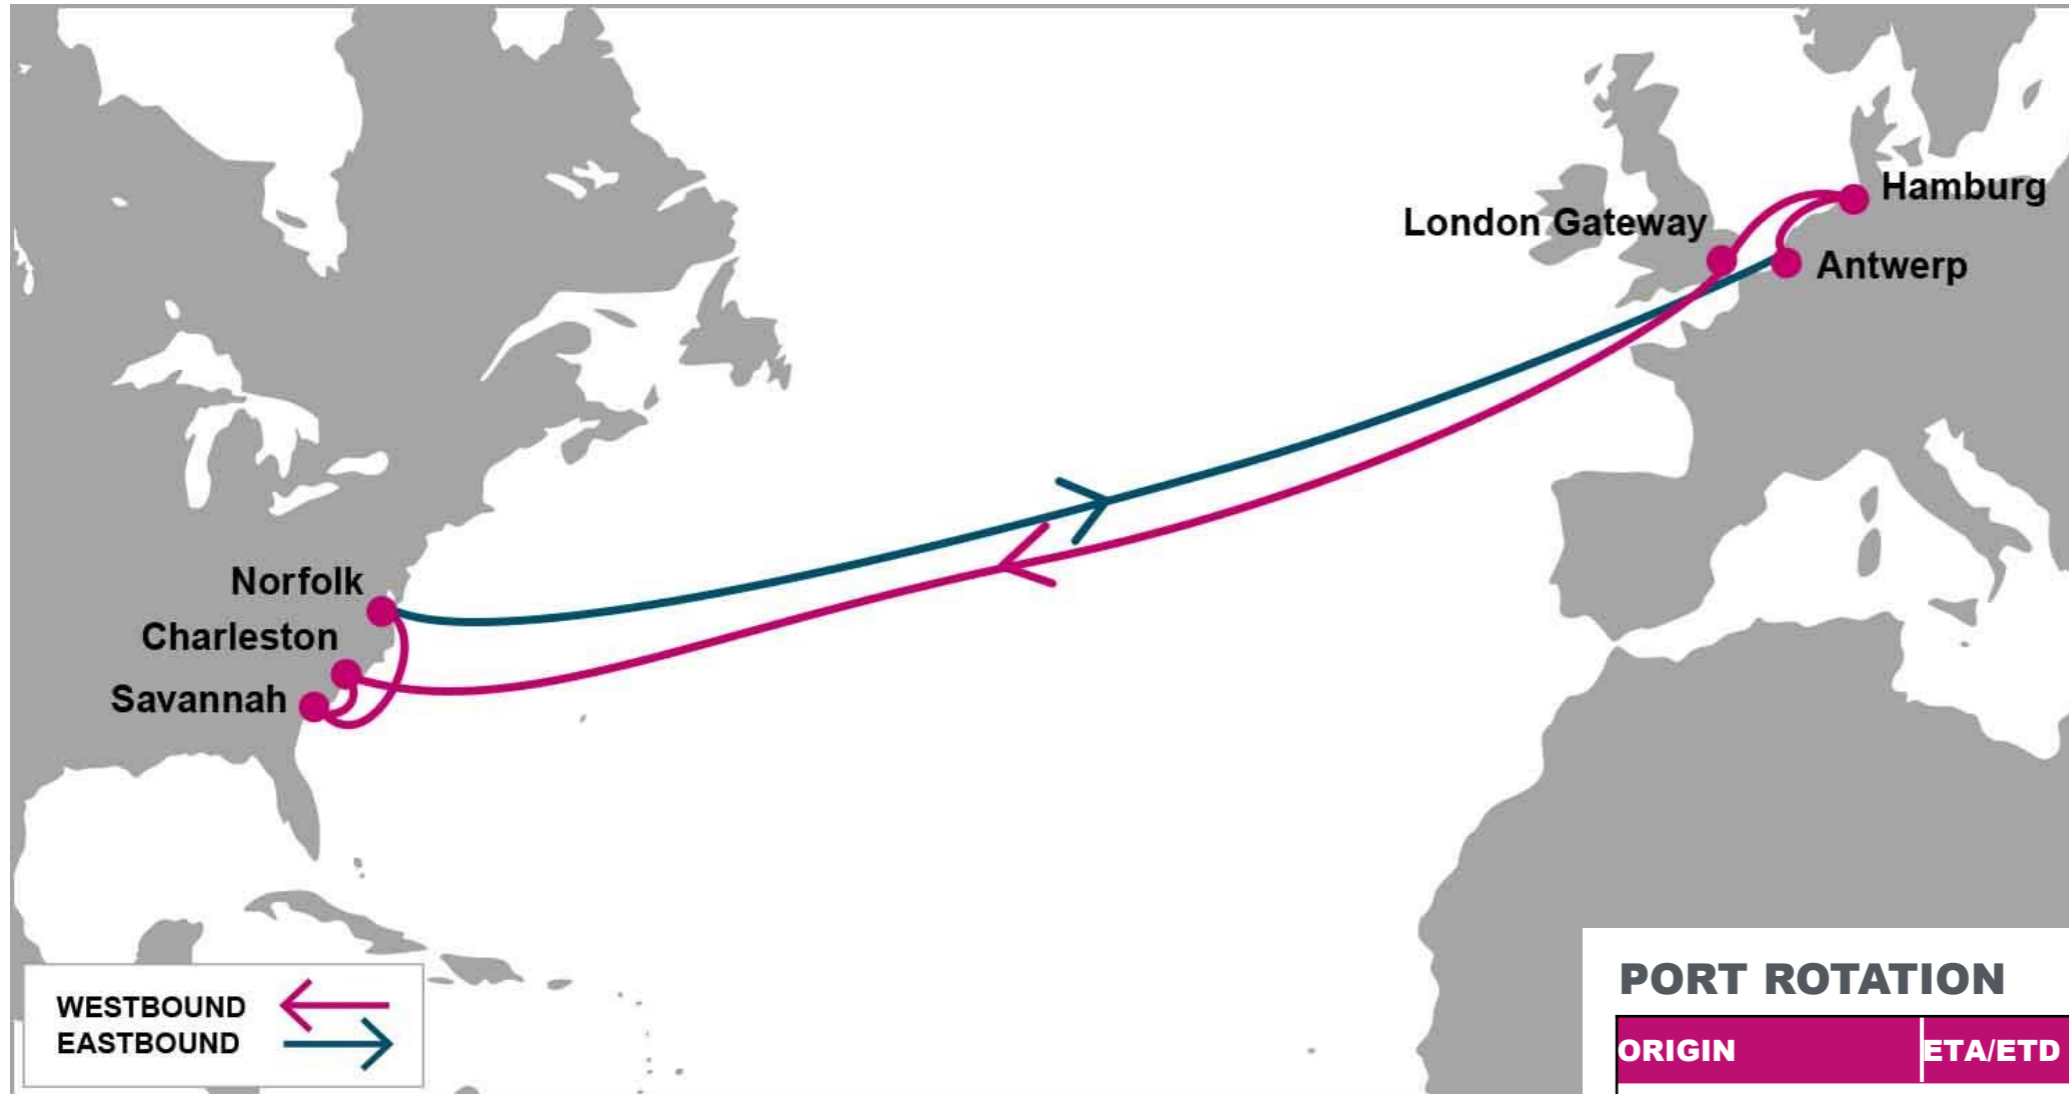

For more information, please click [here](#)

W/B	CHS	SAV	ORF	E/B	ANR	HAM	LGP
ANR	16	19	23	CHS	16	19	22
HAM	12	15	19	SAV	14	17	20
LGP	10	13	17	ORF	9	12	15

PORT ROTATION

(Terminals are subject to change)

ORIGIN	ETA/ETD	TERMINAL
Antwerp	FRI/SAT	PSA Europe Terminal
Hamburg	MON/WED	Container Terminal Altenwerder (CTA)
London Gateway	THU/FRI	DP World London Gateway Port
Charleston	MON/WED	Hugh K. Leatherman Terminal (HLT)
Savannah	THU/FRI	Garden City Terminal
Norfolk	MON/WED	Norfolk International Terminal (NIT)
Antwerp	FRI/SAT	PSA Europe Terminal
Turnaround days: 35		

KEY TRANSIT TABLE - UNLOCODE PORT NAME & COUNTRY NAME

ANR: Antwerp, Belgium | **HAM:** Hamburg, Germany | **LGP:** London Gateway, UK | **CHS:** Charleston, USA | **SAV:** Savannah, USA | **ORF:** Norfolk, USA

NOTE: Transit times and port rotation are as of now and subject to change