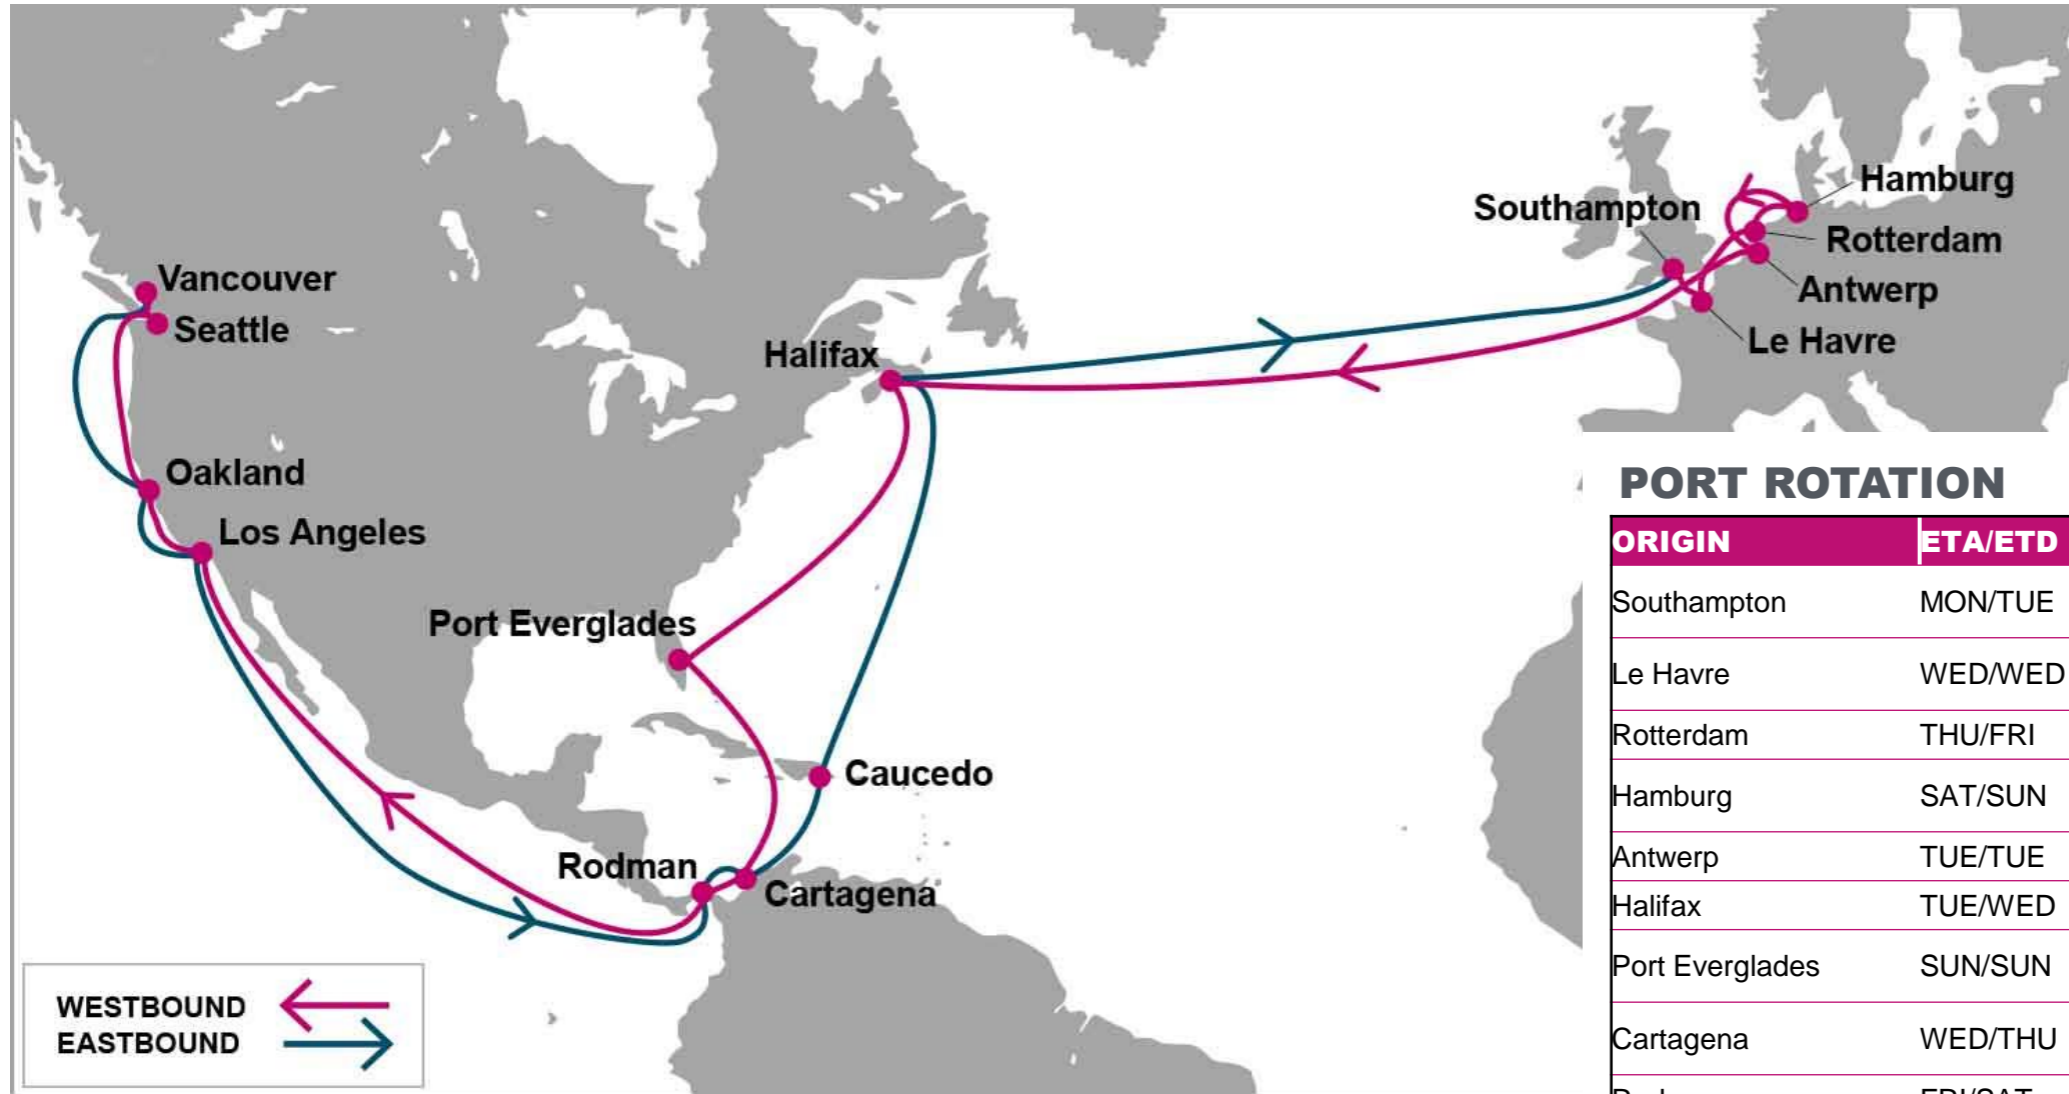

For more information, please click [here](#)

PORT ROTATION

(Terminals are subject to change)

ORIGIN	ETA/ETD	TERMINAL
Southampton	MON/TUE	DP World Southampton Container Terminal (SCT)
Le Havre	WED/WED	North Terminals - Quais de l'Atlantique (CNMP)
Rotterdam	THU/FRI	ECT Delta Terminal
Hamburg	SAT/SUN	Container Terminal Altenwerder (CTA)
Antwerp	TUE/TUE	PSA Europe Terminal
Halifax	TUE/WED	Ceres Halifax
Port Everglades	SUN/SUN	Florida International Terminal
Cartagena	WED/THU	Terminal De Contenedores De Cartagena (Contecar)
Rodman	FRI/SAT	PSA Panama International Terminal
Los Angeles	SUN/TUE	Yusen Terminal International (YTI)
Oakland	WED/THU	Oakland International container Terminal (OICT)
Seattle	SUN/MON	SSA Seattle T-18
Vancouver	MON/TUE	DP World Fraser Surrey
Oakland	THU/FRI	Oakland International container Terminal (OICT)
Los Angeles	SAT/SUN	Yusen Terminal International (YTI)
Rodman	TUE/WED	PSA Panama International Terminal
Cartagena	SAT/SAT	Terminal De Contenedores De Cartagena (Contecar)
Caucedo	MON/MON	DP World Caucedo
Halifax	SAT/SUN	Ceres Halifax
Southampton	MON/TUE	DP World Southampton Container Terminal (SCT)

Turnaround days: 77

W/B	HAL	PEF	CTG	ROD	LAX	OAK	SEA	VAN	E/B	ROD	CTG	CAU	HAL	SOU	LEH	RTM	HAM	ANR
SOU	14	19	22	24	33	36	40	41	SEA	12	15	17	21	35	37	38	40	43
LEH	13	18	21	23	32	35	39	40	VAN	10	13	15	19	34	36	37	39	42
RTM	11	16	19	21	30	33	37	38	OAK	8	11	13	17	31	33	34	36	39
HAM	9	14	17	19	28	31	35	36	LAX	7	10	12	16	29	31	32	34	37
ANR	7	12	15	17	26	29	33	34	ROD		3	5	9	19	21	22	24	27
									CTG			2	6	16	18	19	21	24
									CAU				4	14	16	17	19	22
									HAL					8	10	11	13	16

KEY TRANSIT TABLE - UNLOCODE PORT NAME & COUNTRY NAME

SOU: Southampton, UK | RTM: Rotterdam, Netherland | HAM: Hamburg, Germany | ANR: Antwerp, Belgium | LEH: Le Havre, France | SEA: Seattle, USA | VAN: Vancouver, Canada | OAK: Oakland, USA | LAX: Los Angeles, USA | LGB: Long Beach, USA | ROD: Rodman, Panama | CTG: Cartagena, Colombia | CAU: Caucedo, Dominican Republic | SAV: Savannah, USA

NOTE: Transit times and port rotation are as of now and subject to change