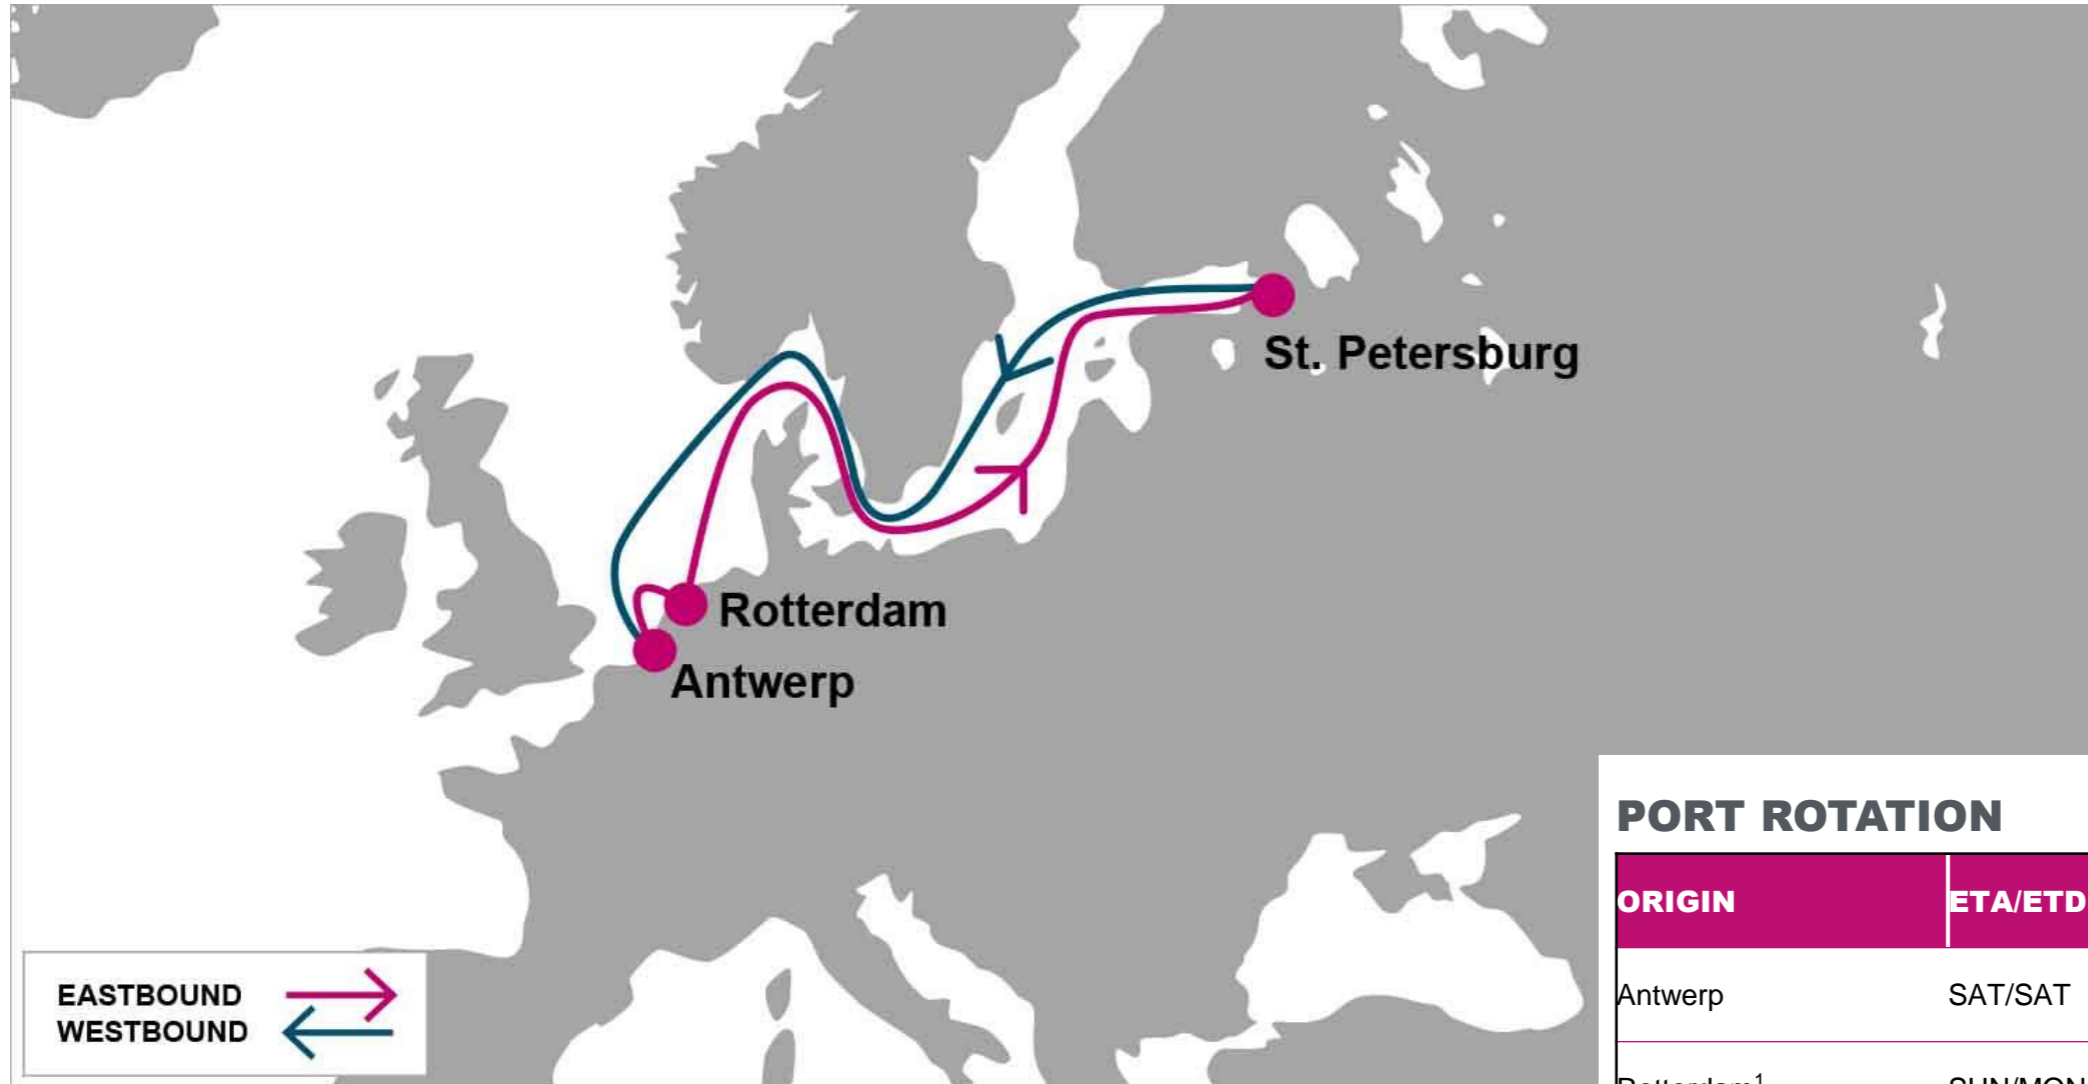

N/B	HEL	KTK	S/B	ANR	RTM ²	RTM ¹
RTM ¹	3	4	HEL	4	5	6
RTM ²	2	3	KTK	3	4	5

KEY TRANSIT TABLE - UNLOCODE PORT NAME & COUNTRY NAME

ANR: Antwerp, Belgium | RTM: Rotterdam, Netherland | HEL: Helsinki, Finland | KTK: Kotka, Finland

For more information, please click [here](#)

PORT ROTATION

(Terminals are subject to change)

ORIGIN	ETA/ETD	TERMINAL
Rotterdam ¹	FRI/SAT	Rotterdam World Gateway (RWG)
Rotterdam ²	SUN/SUN	ECT Delta Terminal
Helsinki	THU/THU	Steveco Terminal Helsinki Vuosaari
Kotka	FRI/FRI	Steveco Mussal
Rotterdam ¹	FRI/SAT	Rotterdam World Gateway (RWG)
Turnaround days: 13		

N/B	HEL	KTK	S/B	RTM
RTM ¹	5	6	HEL	8
RTM ²	4	5	KTK	7

KEY TRANSIT TABLE - UNLOCODE PORT NAME & COUNTRY NAME

ANR: Antwerp, Belgium | RTM: Rotterdam, Netherland | HEL: Helsinki, Finland | KTK: Kotka, Finland

NOTE: Transit times and port rotation are as of now and subject to change

For more information, please click [here](#)

PORT ROTATION

(Terminals are subject to change)

ORIGIN	ETA/ETD	TERMINAL
Antwerp	SAT/SAT	PSA Noordzee Terminal
Rotterdam ¹	SUN/MON	ECT Delta Terminal
Rotterdam ²	MON/TUE	Rotterdam World Gateway (RWG)
St. Petersburg ¹	SUN/SUN	First Container Terminal
St. Petersburg ²	SUN/MON	Petrolesport (PLP)
St. Petersburg ³	MON/TUE	Sea Fishing Port
St. Petersburg ⁴	TUE/TUE	Neva Metal Terminal
Antwerp	SAT/SAT	PSA Noordzee Terminal