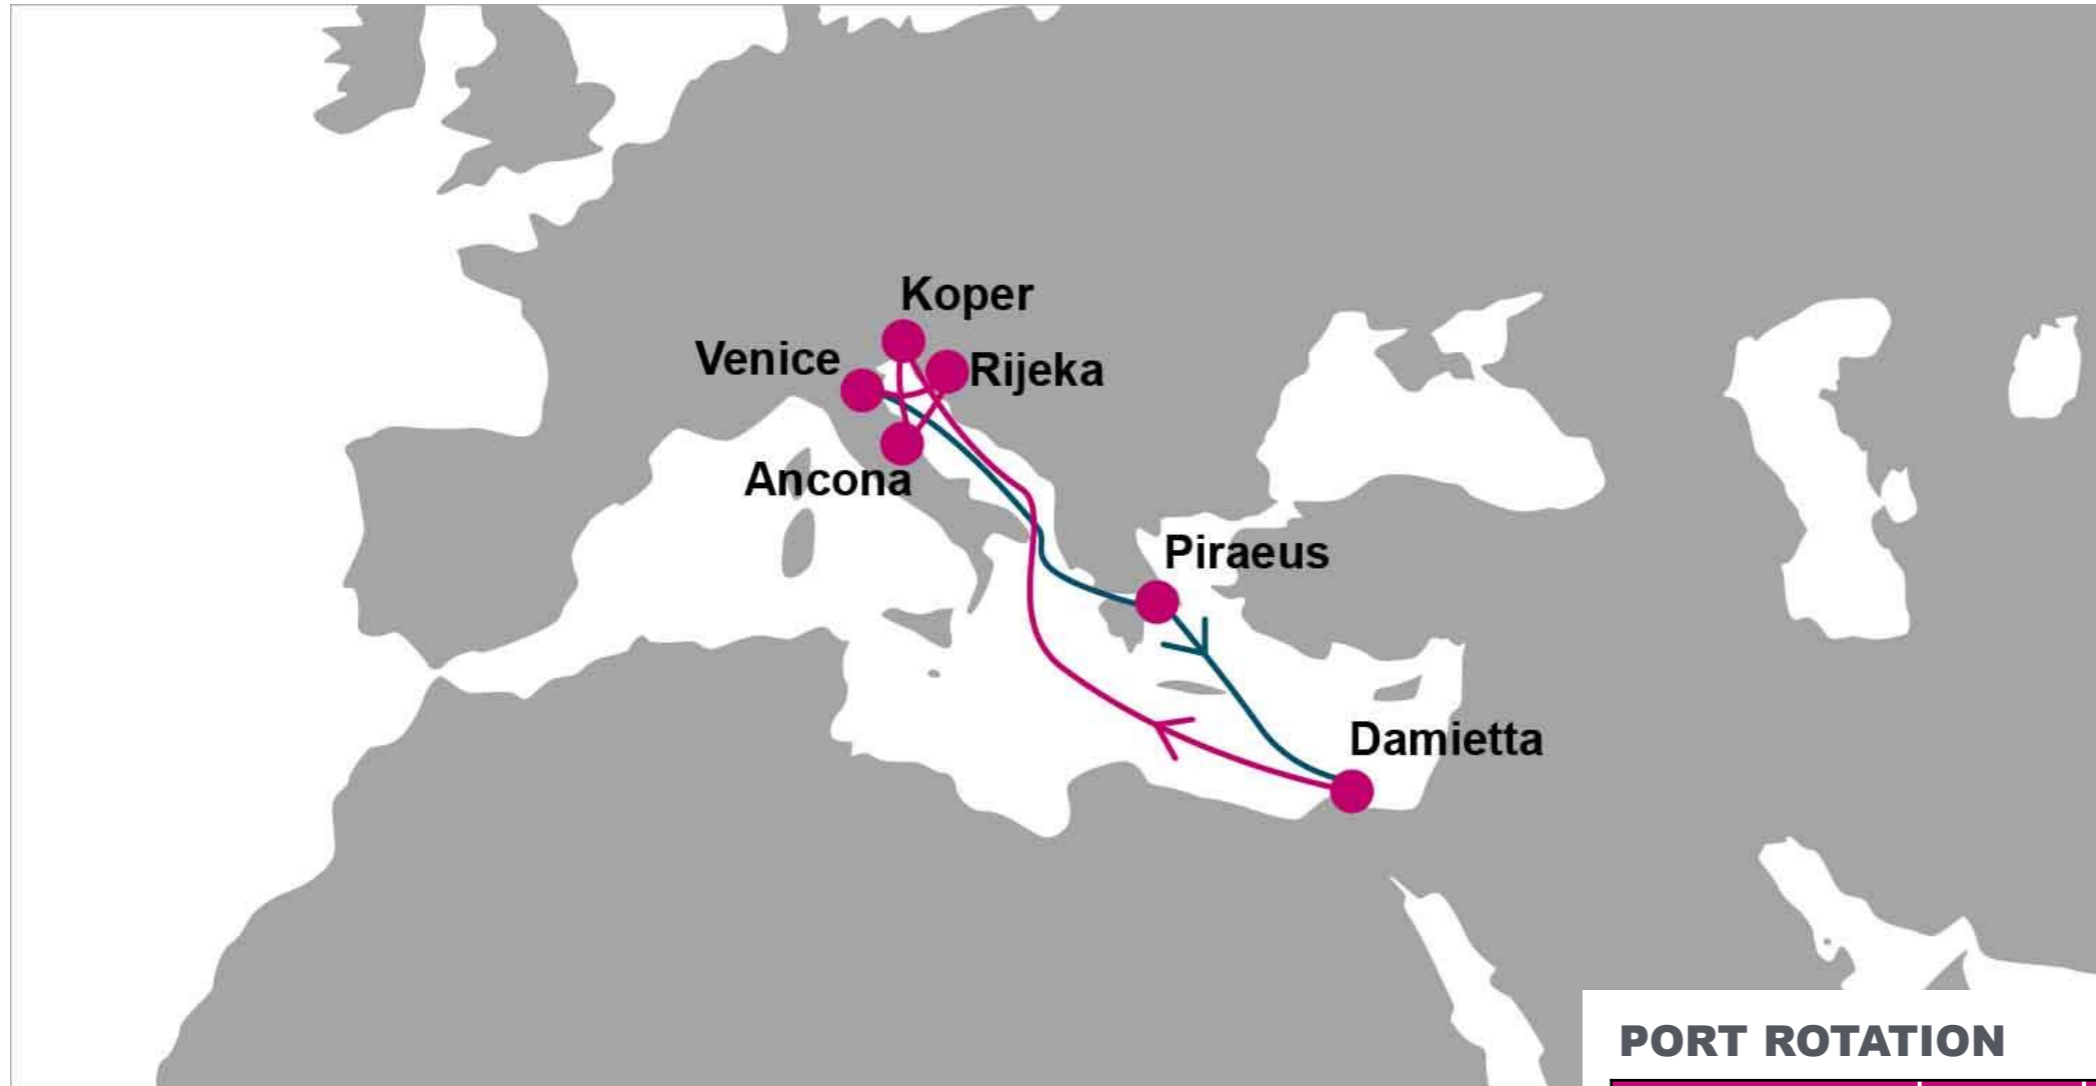

For more information, please click [here](#)

PORT ROTATION

(Terminals are subject to change)

ORIGIN	ETA/ETD	TERMINAL
Damietta	SUN/MON	Damietta Container Terminal
Koper	THU/FRI	Luka Koper
Ancona	SUN/SUN	Adriatic Container Terminal Ancona
Rijeka	TUE/WED	Adriatic Gate Container Terminal (AGCT)
Venice	THU/SAT	Venice Container Terminal
Piraeus	WED/THU	Piraeus Container Terminal (PCT)
Damietta	SUN/MON	Damietta Container Terminal

FM/TO	DAM	KOP	AOI	RJK	VCE	PIR
DAM	-	3	6	8	10	16
KOP	16	-	2	4	6	12
AOI	14	18	-	2	4	10
RJK	11	15	18	-	1	7
VCE	8	12	15	17	-	4
PIR	3	7	10	12	14	-

KEY TRANSIT TABLE - UNLOCODE PORT NAME & COUNTRY NAME

KOP: Koper, Slovenia | RJK: Rijeka, Croatia | VCE: Venice, Italy | PIR: Piraeus, Greece | DAM: Damietta, Egypt | ANC: Ancona, Italy

NOTE: Transit times and port rotation are as of now and subject to change