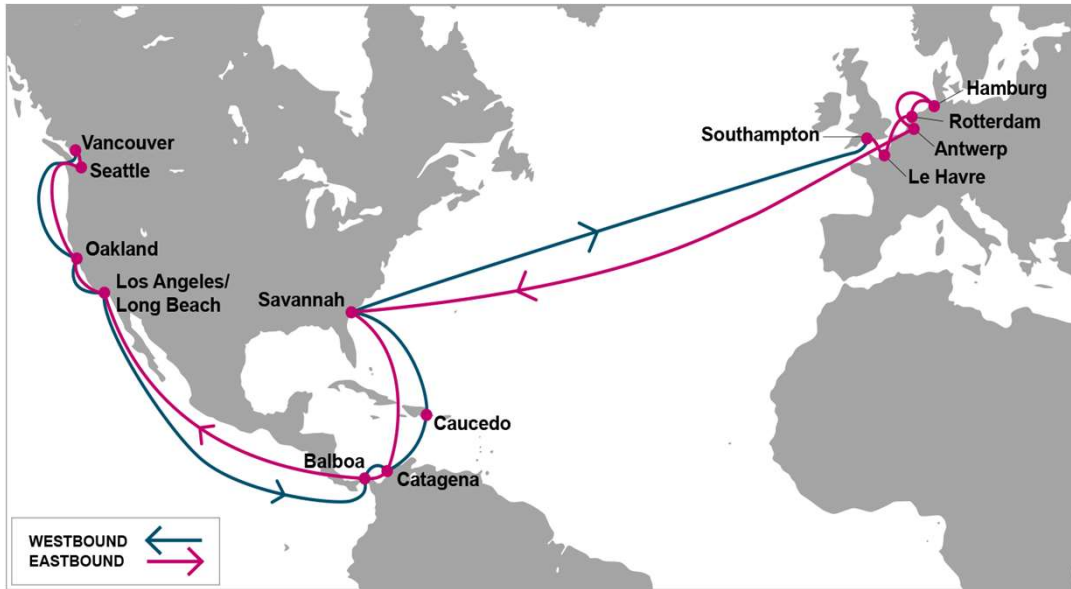

AL5: Atlantic 5

KEY TRANSIT TABLE

W/B	SAV	CTG	BLB	LAX	OAK	SEA	VAN	E/B	BLB	CTG	CAU	SAV	SOU	LEH	RTM	HAM	ANR
SOU	16	21	23	31	33	37	39	SEA	15	18	20	25	38	40	41	43	46
LEH	15	20	22	30	32	36	38	VAN	14	17	19	24	37	39	40	42	45
RTM	13	18	20	28	30	34	36	OAK	11	14	16	21	34	36	37	39	42
HAM	11	16	18	26	28	32	34	LGB	9	12	14	19	32	34	35	37	40
ANR	9	14	16	24	26	30	32	BLB		3	5	10	23	25	26	28	31
								CTG			2	7	20	22	23	25	28
								CAU				4	17	19	20	22	25
								SAV					12	14	15	17	20

KEY TRANSIT TABLE - UNLOCODE PORT NAME & COUNTRY NAME

PORT ROTATION

(Terminals are subject to change)

ORIGIN	ETA/ETD	TERMINAL
Southampton	MON/TUE	DP World Southampton Container Terminal
Le Havre	WED/WED	Le Havre North Terminals-Quais de l'Atlantique
Rotterdam	THU/FRI	ECT Delta Terminals
Hamburg	SAT/SUN	HHLA Container Terminal Altenwerder
Antwerp	TUE/TUE	PSA Antwerp
Savannah	THU/FRI	Garden City Terminal
Cartagena	TUE/WED	SPRC Sociedade Portuaria de Cartagena
Balboa	THU/FRI	Panama Ports Company
Los Angeles	FRI/FRI	West Basin Container Terminal
Oakland	SUN/MON	Oakland International container Terminal
Seattle	THU/FRI	T18 -SSA MARINE TERMINAL
Vancouver	SAT/SAT	3891 Deltaport GCT
Oakland	TUE/TUE	Oakland International container Terminal
Long Beach	WED/THU	International Transportation Services
Balboa	SAT/SAT	Panama Ports Company
Cartagena	TUE/TUE	SPRC Sociedade Portuaria de Cartagena
Caucedo	THU/FRI	DPW Caucedo Terminal
Savannah	TUE/WED	Garden City Terminal
Southampton	MON/TUE	DP World Southampton Container Terminal

Turnaround days: 77

Weekly/Fixed Day Service

Last update : 25-Mar-2019