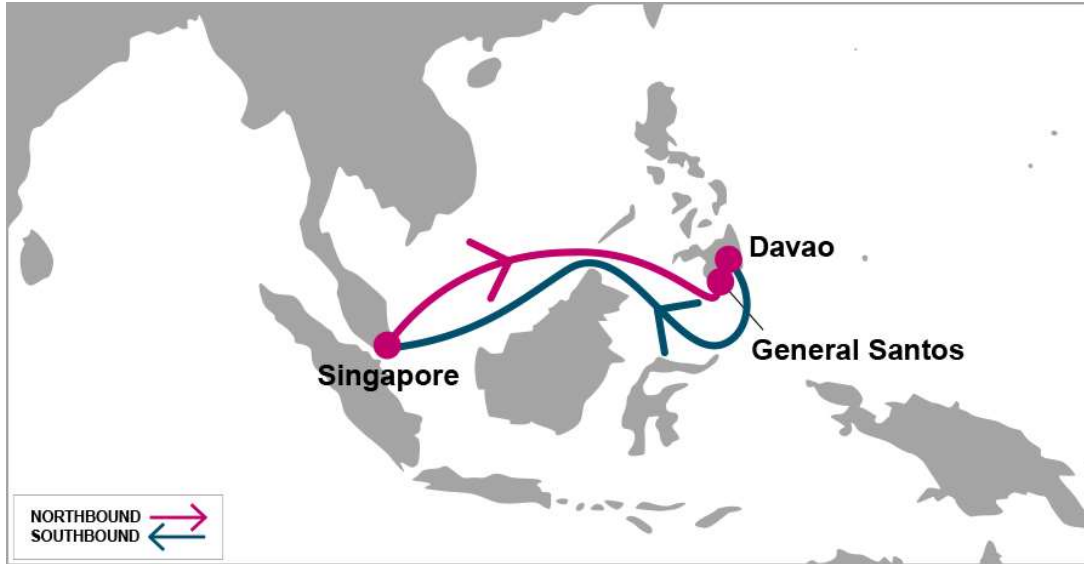

SPE: South Philippines Service

KEY TRANSIT TABLE

N/B	GES	DVO	S/B	SIN
SIN	5	7	GES	6
			DVO	4

KEY TRANSIT TABLE - UNLOCODE PORT NAME & COUNTRY NAME

PORT ROTATION

(Terminals are subject to change)

ORIGIN	ETA/ETD	TERMINAL
Singapore	THU/FRI	PSA Singapore
General Santos	WED/FRI	General Santos Terminal
Davao	SAT/SUN	Davao International Container Terminal
Singapore	THU/FRI	PSA Singapore
Turnaround days:		7

Weekly/Fixed Day Service

Last update : 25-Mar-2019