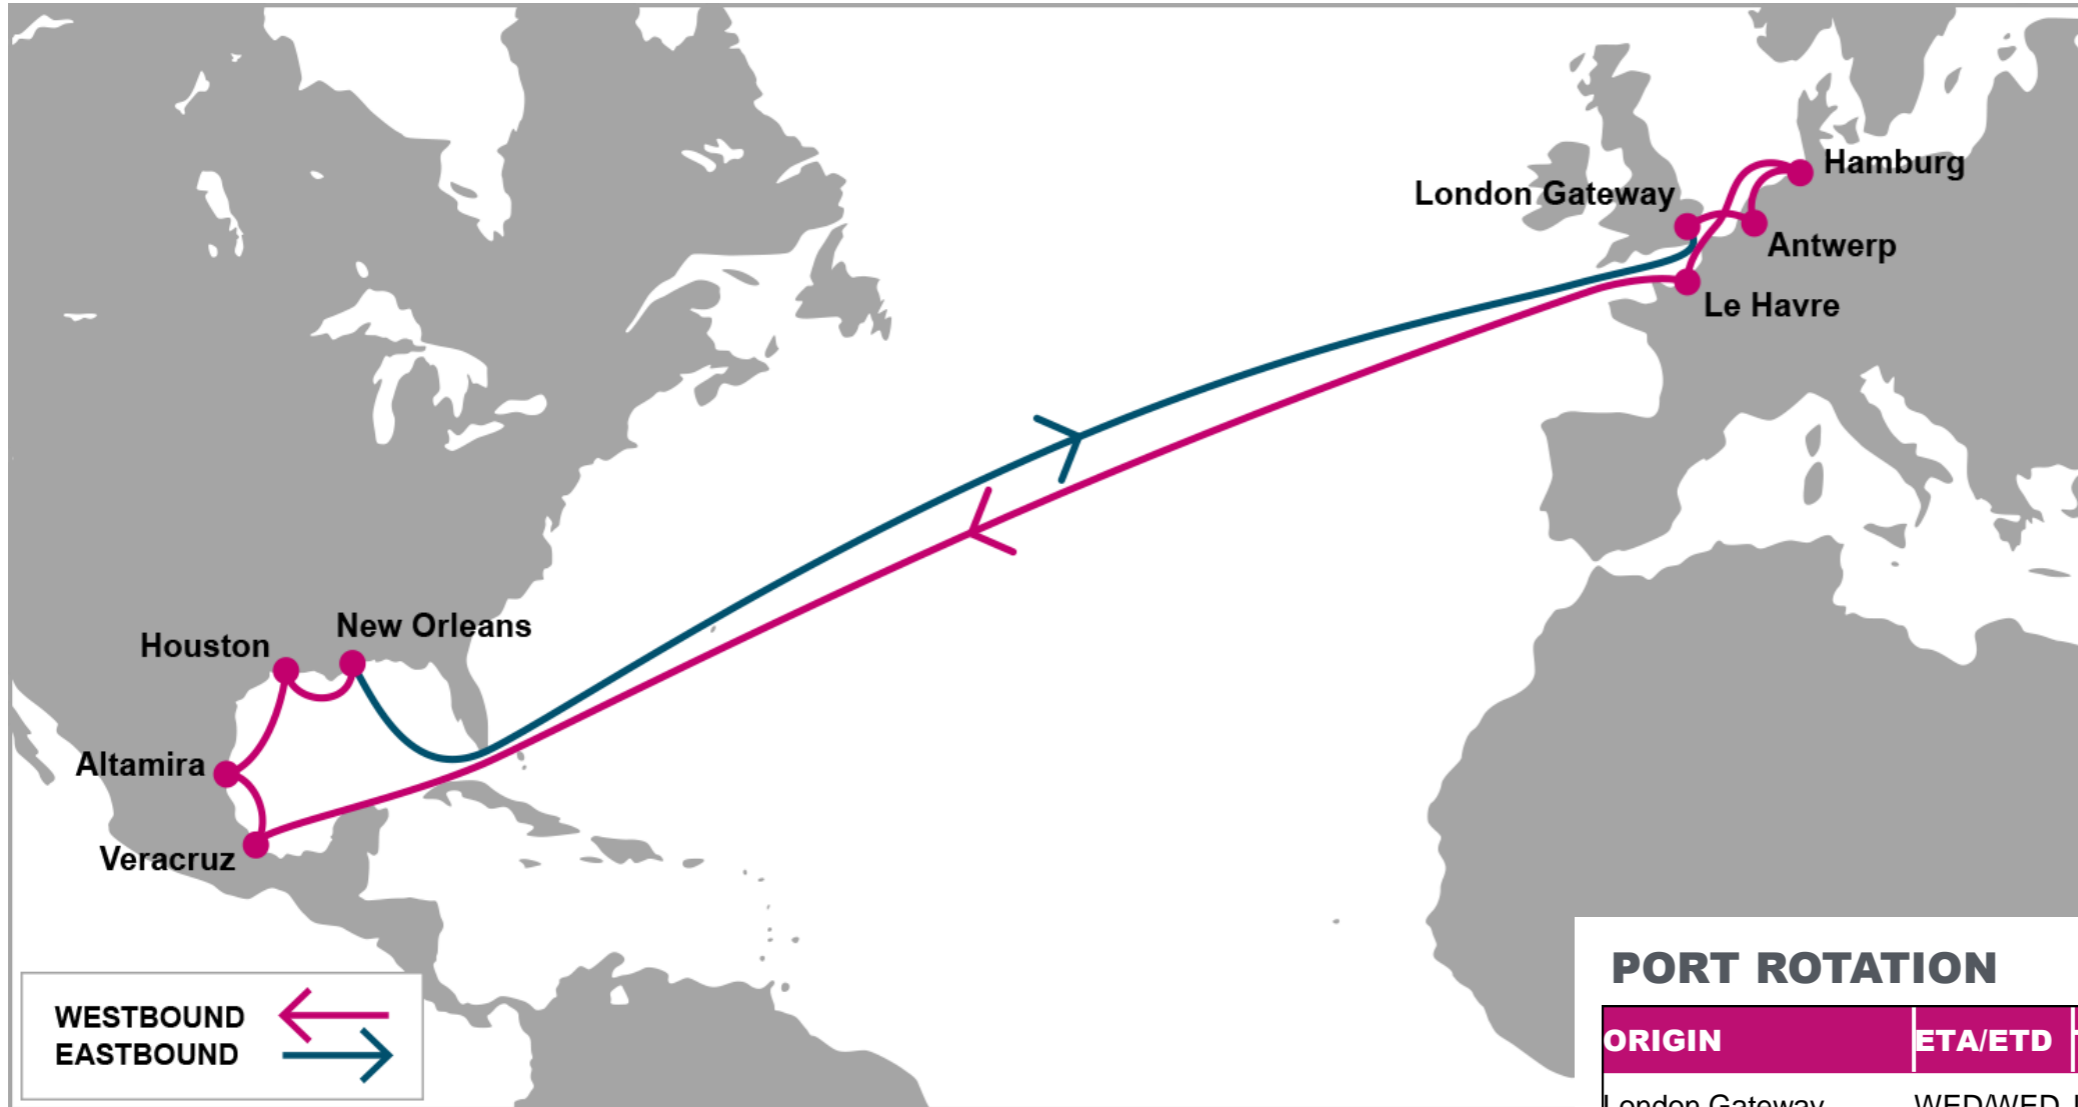

For more information, please click [here](#)

PORT ROTATION

(Terminals are subject to change)

ORIGIN	ETA/ETD	TERMINAL
London Gateway	WED/WED	London Gateway Terminal (LGW)
Antwerp	FRI/SAT	PSA Antwerp
Hamburg	MON/TUE	HHLA Container Terminal Altenwerder (CTA)
Le Havre	WED/THU	Le Havre North Terminals-Quais de l'Atlantique (CNMP)
Veracruz	THU/FRI	ICAVE TEC II
Altamira	SAT/SUN	Infraestructura Portuaria Mexicana
Houston	WED/THU	Port Of Houston Authority (BBC)
New Orleans	SAT/SUN	Ports America
London Gateway	WED/WED	London Gateway Terminal (LGW)
Turnaround days: 42		

W/B	VER	ATM	HOU	MSY	E/B	LGP	ANR	HAM	LEH
LGP	22	24	28	31	VER	19	21	24	26
ANR	19	21	25	28	ATM	24	26	29	31
HAM	16	18	22	25	HOU	20	22	25	27
LEH	14	16	20	23	MSY	17	19	22	24

KEY TRANSIT TABLE - UNLOCODE PORT NAME & COUNTRY NAME

LGP: London Gateway, UK | ANR: Antwerp, Belgium | HAM: Hamburg, Germany | TUX: Tuxpan, Mexico | VER: Veracruz, Mexico | ATM: Altamira, Mexico | HOU: Houston, USA | MSY: New Orleans, USA

NOTE: Transit times and port rotation are as of now and subject to change