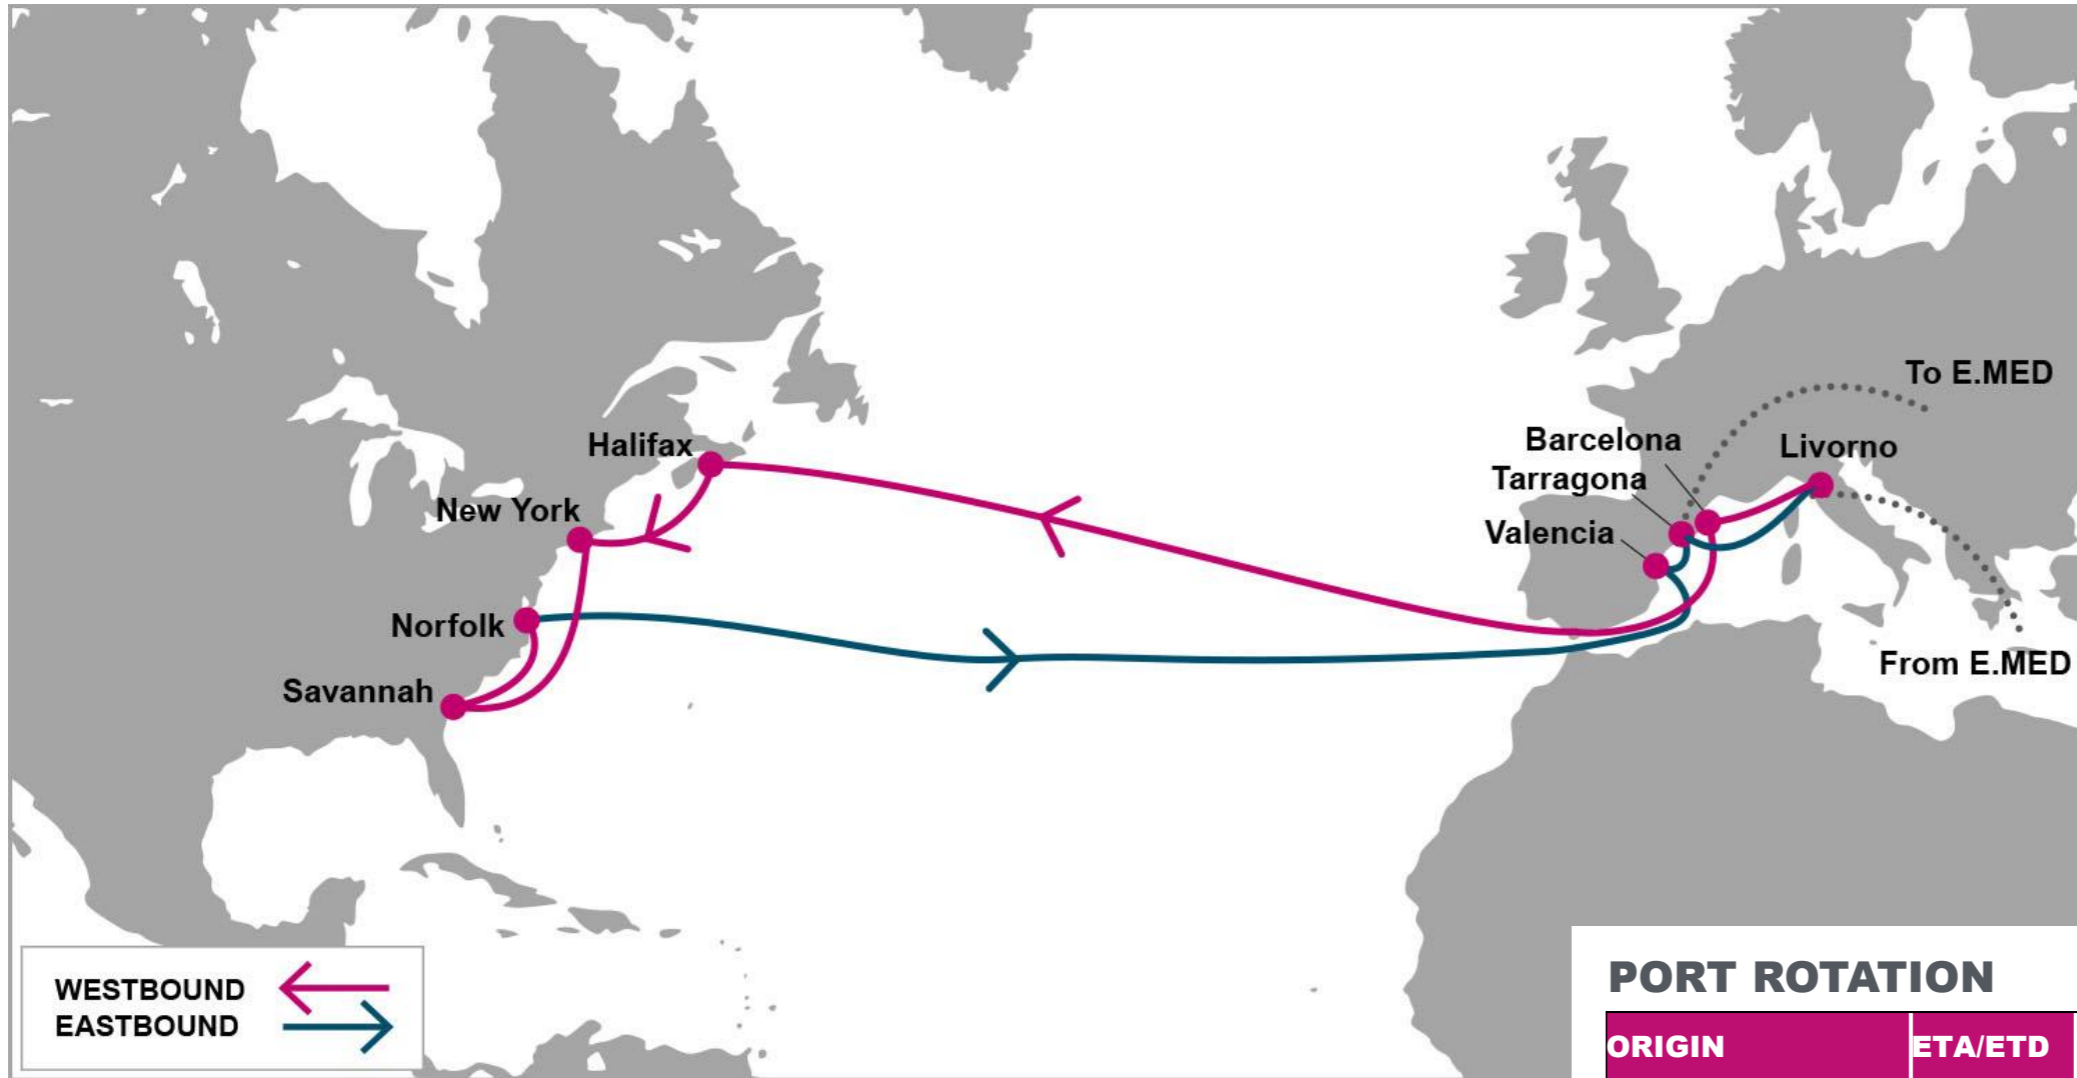

For more information, please click [here](#)

WESTBOUND ←
EASTBOUND →

PORT ROTATION

(Terminals are subject to change)

ORIGIN	ETA/ETD	TERMINAL
Livorno	FRI/SAT	TDT Terminal Darsena Toscana
Barcelona	MON/TUE	APM Terminals Barcelona
Halifax	FRI/FRI	PSA Halterm
Nw York	SUN/MON	Maher Terminals
Savannah	WED/THU	Garden City Terminal
Norfolk	SAT/SAT	Norfolk International Terminal (NIT)
Valencia	SAT/SUN	TCV Stevedoring Company
Tarragona	MON/TUE	DP World Tarragona
Livorno	FRI/SAT	TDT Terminal Darsena Toscana
Turnaround days: 56		

W/B	HFX	NYC	SAV	ORF	E/B	VLC	TRG	LIV
LIV	13	15	18	21	HFX	22	24	42
BCN	10	12	15	18	NYC	19	21	39
					SAV	16	18	36
					ORF	14	16	34

KEY TRANSIT TABLE - UNLOCODE PORT NAME & COUNTRY NAME

FOS: Fos, France | GOA: Genoa, Italy | SPE: La Spezia, Italy | BCN: Barcelona, Spain | VLC: Valencia, Spain | NYC: New York, USA | ORF: Norfolk, USA | SAV: Savannah, USA | MIA: Miami, USA | ALG: Algeciras, Spain

NOTE: Transit times and port rotation are as of now and subject to change