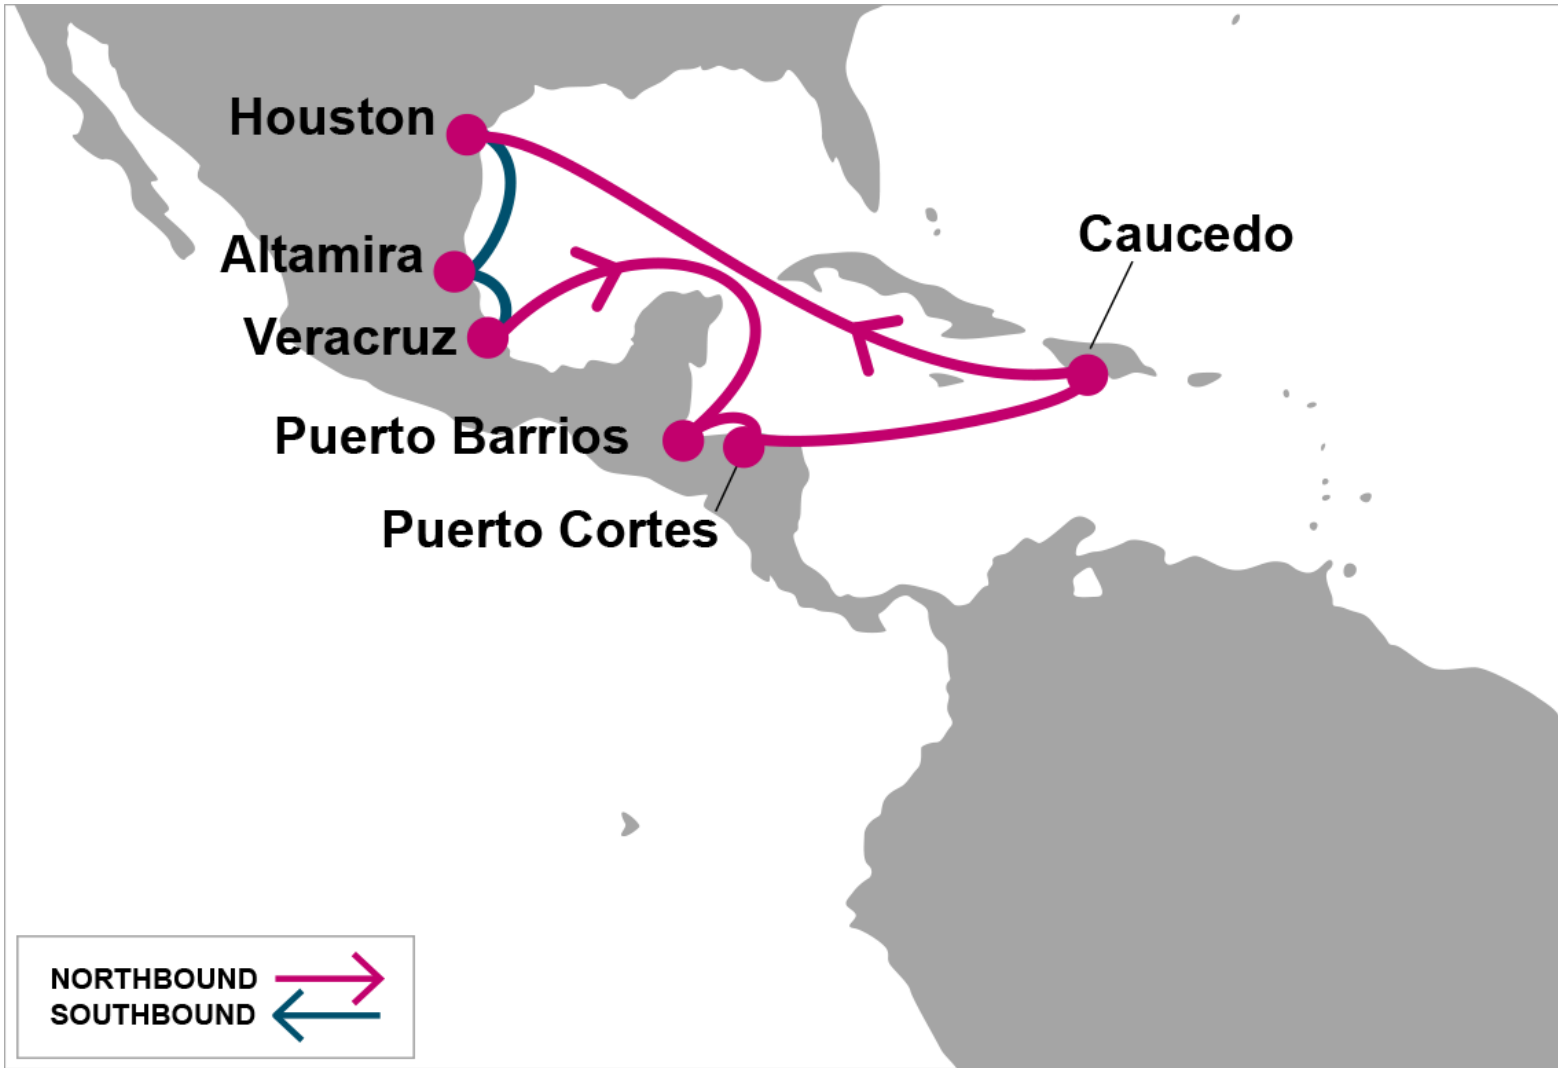

For more information, please click [here](#)

PORT ROTATION

(Terminals are subject to change)

ORIGIN	ETA/ETD	TERMINAL
Houston	MON/TUE	Barbours Cut Terminal (BCT)
Altamira	THU/FRI	Infraestructura Portuaria Mexicana (IPM)
Veracruz	SUN/SUN	Terminal Especializada De Contenedores
Puerto Barrios	FRI/FRI	Terminal Ferroviaria Puerto Barrios
Puerto Cortes	SAT/SAT	Empresa Nacional Portuaria
Caucedo	WED/WED	DP World Caucedo
Houston	THU/FRI	Barbours Cut Terminal (BCT)
Turnaround days: 21		

S/B	PBR	PCR	CAU	N/B	HOU	ATM	VER
HOU	10	11	15	PBR	10	13	16
ATM	7	8	12	PCR	8	11	14
VER	5	6	10	CAU	5	8	11

KEY TRANSIT TABLE - UNLOCODE PORT NAME & COUNTRY NAME

HOU: Houston, USA | **ATM:** Altamira, Mexico | **VER:** Veracruz, Mexico | **PBR:** Puerto Barrios, Guatemala | **PCR:** Puerto Cortes, Honduras | **CAU:** Caucedo, Dominican Republic

NOTE: Transit times and port rotation are as of now and subject to change