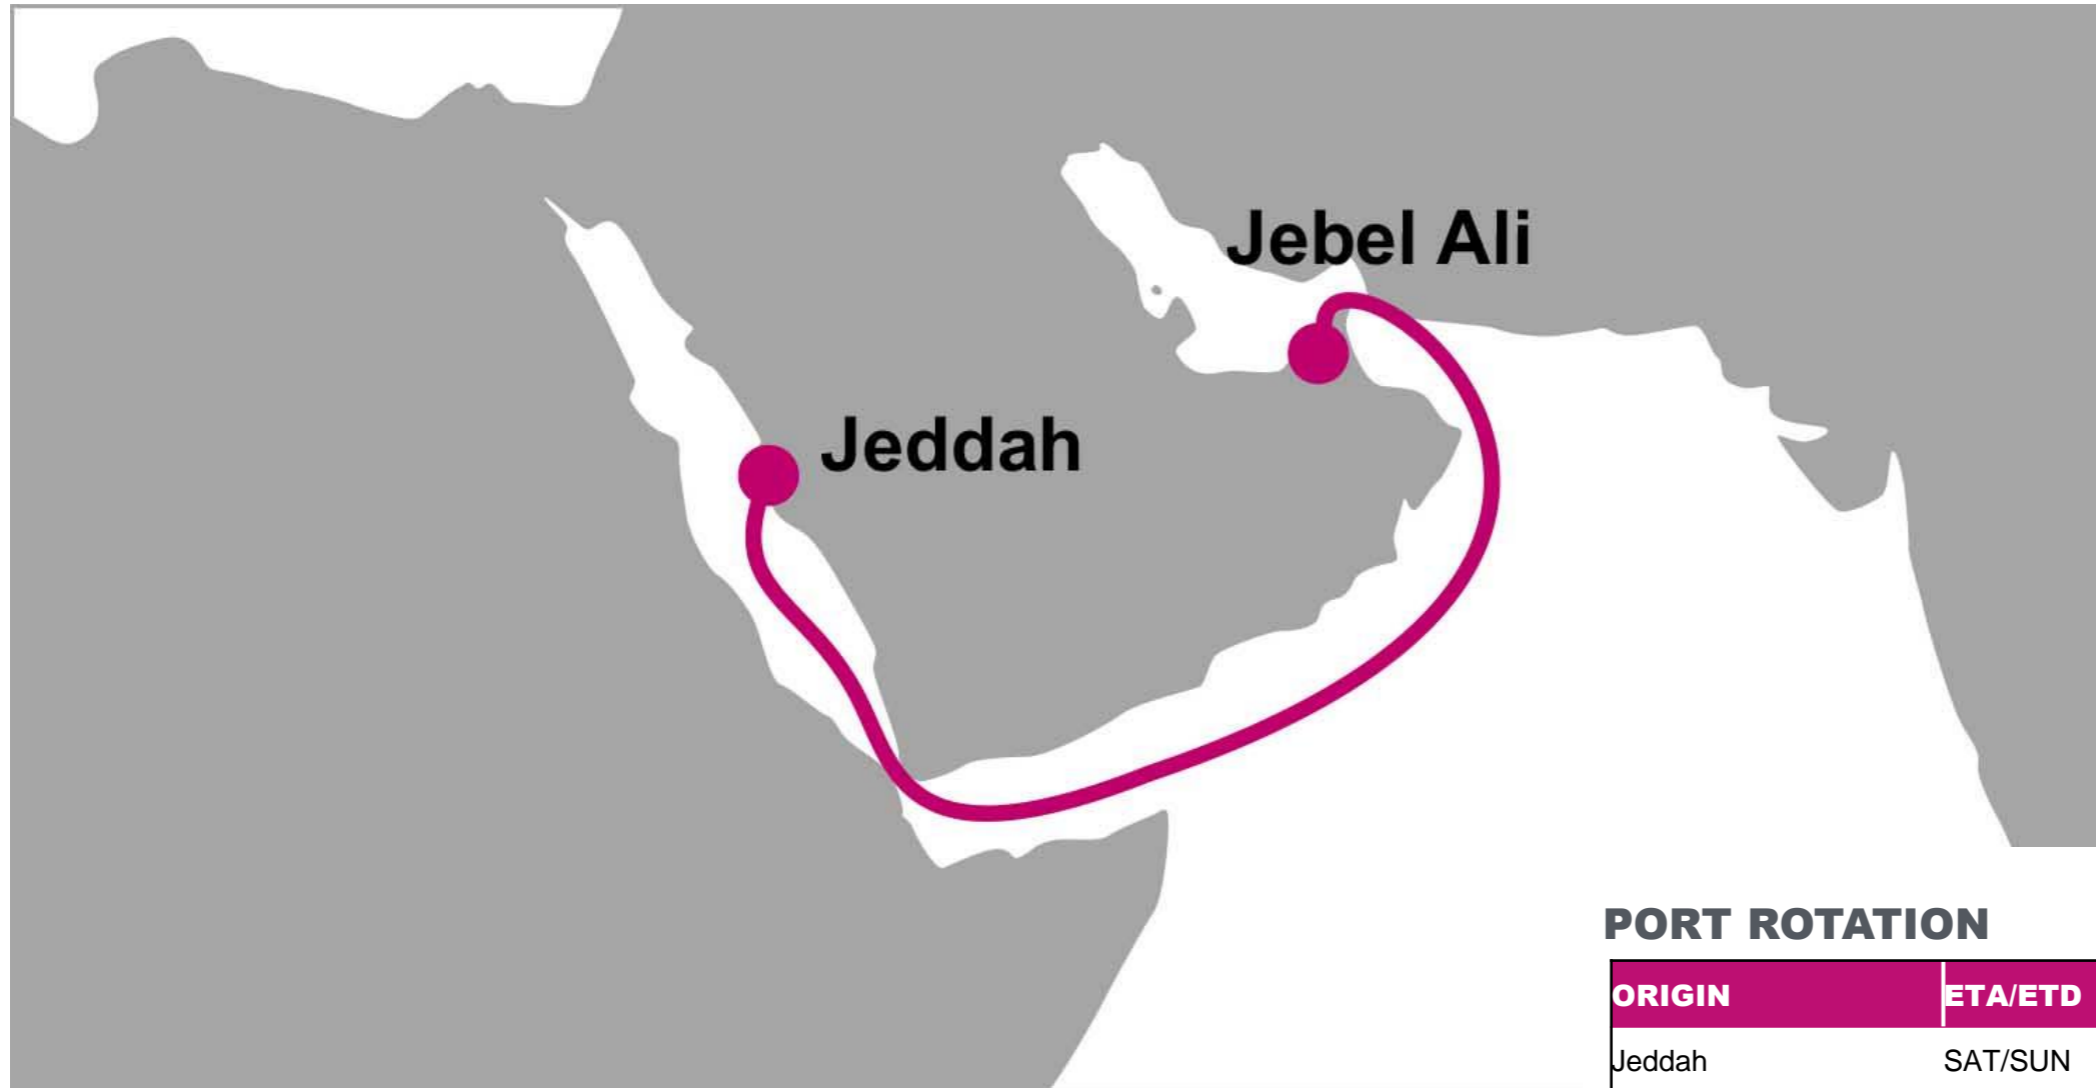

For more information, please click [here](#)

E/B	JEA	W/B	JED
JED	6	JEA	13

PORT ROTATION

(Terminals are subject to change)

ORIGIN	ETA/ETD	TERMINAL
Jeddah	SAT/SUN	DP World Jeddah
Jebel Ali	SUN/MON	DP World Jebel Ali – Terminal 3
Jeddah	SAT/SUN	DP World Jeddah
Turnaround days:		20

KEY TRANSIT TABLE - UNLOCODE PORT NAME & COUNTRY NAME

JED: Jeddah, Saudi Arabia | **JEA:** Jebel Ali, UAE

NOTE: Transit times and port rotation are as of now and subject to change