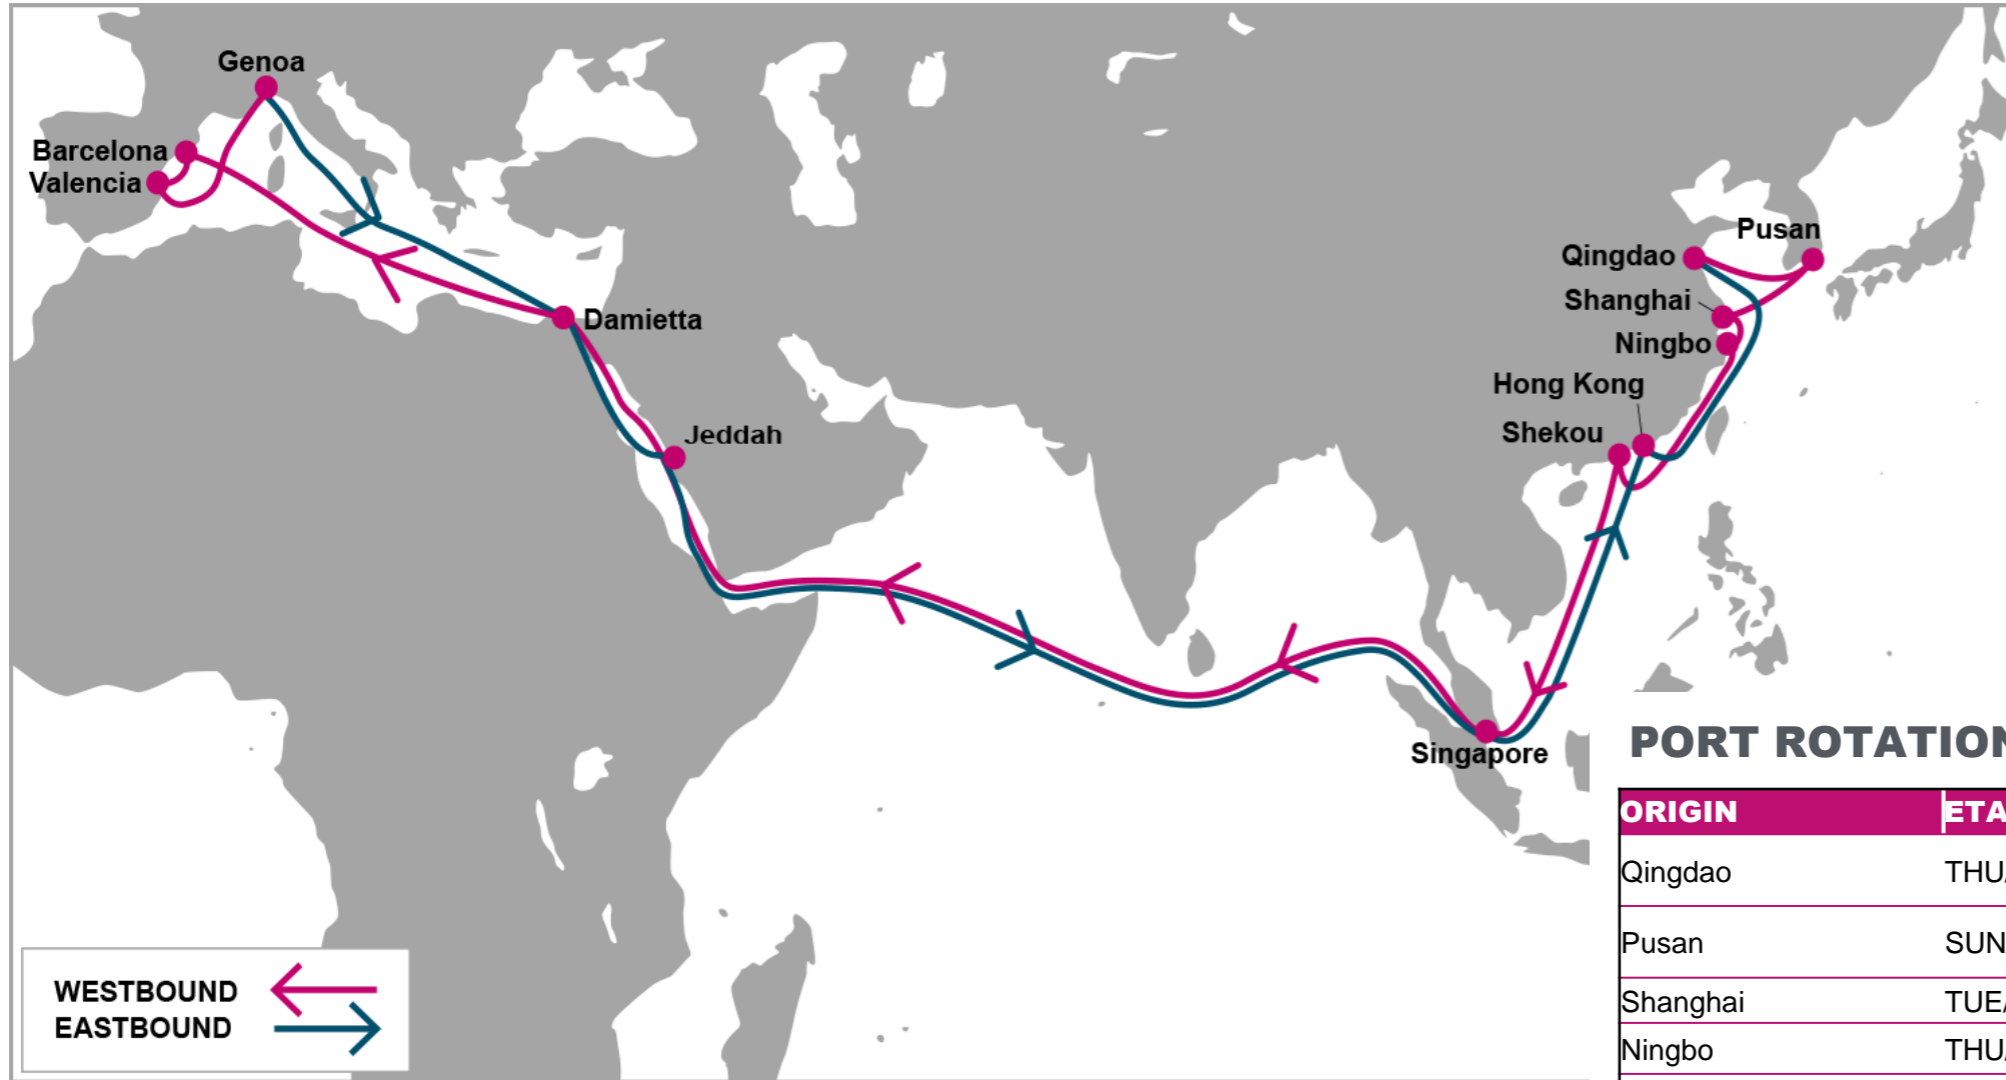

For more information, please click [here](#)

**PORT ROTATION**

(Terminals are tentative and subject to change)

ORIGIN	ETA/ETD	TERMINAL
Qingdao	THU/FRI	Qingdao Qianwan Container Terminal (QQCT)
Pusan	SUN/MON	Hanjin New Port Company terminal (HJNC)
Shanghai	TUE/THU	SIPG Yangshan Phase IV (SIPGSD)
Ningbo	THU/FRI	Daxie International Terminal CMIT
Shekou	MON/TUE	Shekou Container Terminal (SCT)
Singapore	FRI/SAT	PSA Singapore
Jeddah	THU/FRI	DP World Jeddah Middle East
Damietta	SUN/TUE	Damietta Port Authority (DCCHC)
Barcelona	SAT/SUN	Terminal De Contenidors De Barcelona (TCB)
Valencia	MON/FRI	Terminal De Contenidors De Valencia (TCV)
Genoa	SAT/TUE	Voltri Terminal Europa (VTE)
Damietta	SAT/SUN	Damietta Port Authority (DCCHC)
Jeddah	WED/THU	DP World Jeddah Middle East
Singapore	TUE/WED	PSA Singapore
Hong Kong	SUN/MON	Modern Terminal
Qingdao	THU/FRI	Qingdao Qianwan Container Terminal (QQCT)

**Turnaround days: 77**

W/B	JED	DAM	BCN	VLC	GOA	E/B	JED	SIN	HKG	TAO	PUS	SHA	NBO	SHK
TAO	27	30	36	38	43	BCN	17	30	35	39	42	44	46	50
PUS	24	27	33	35	40	VLC	12	25	30	34	37	39	41	45
SHA	21	24	30	32	37	GOA	08	21	26	30	33	35	37	41
NBO	20	23	29	31	36	DAM	03	16	21	25	28	30	32	36
SHK	17	19	25	27	32									
SIN	12	15	21	23	28									

**KEY TRANSIT TABLE - UNLOCODE PORT NAME & COUNTRY NAME**

TAO: Qingdao, China | PUS: Pusan, South Korea | SHA: Shanghai, China | NBO: Ningbo, China | SHK: Shekou, China | SIN: Singapore, Singapore | JED: Jeddah, Saudi Arabia | DAM: Damietta, Egypt | GOA: Genoa, Italy | BCN: Barcelona, Spain | VLC: Valencia, Spain | HKG: Hong Kong, China

NOTE: Transit times and port rotation are tentative as of now and subject to change