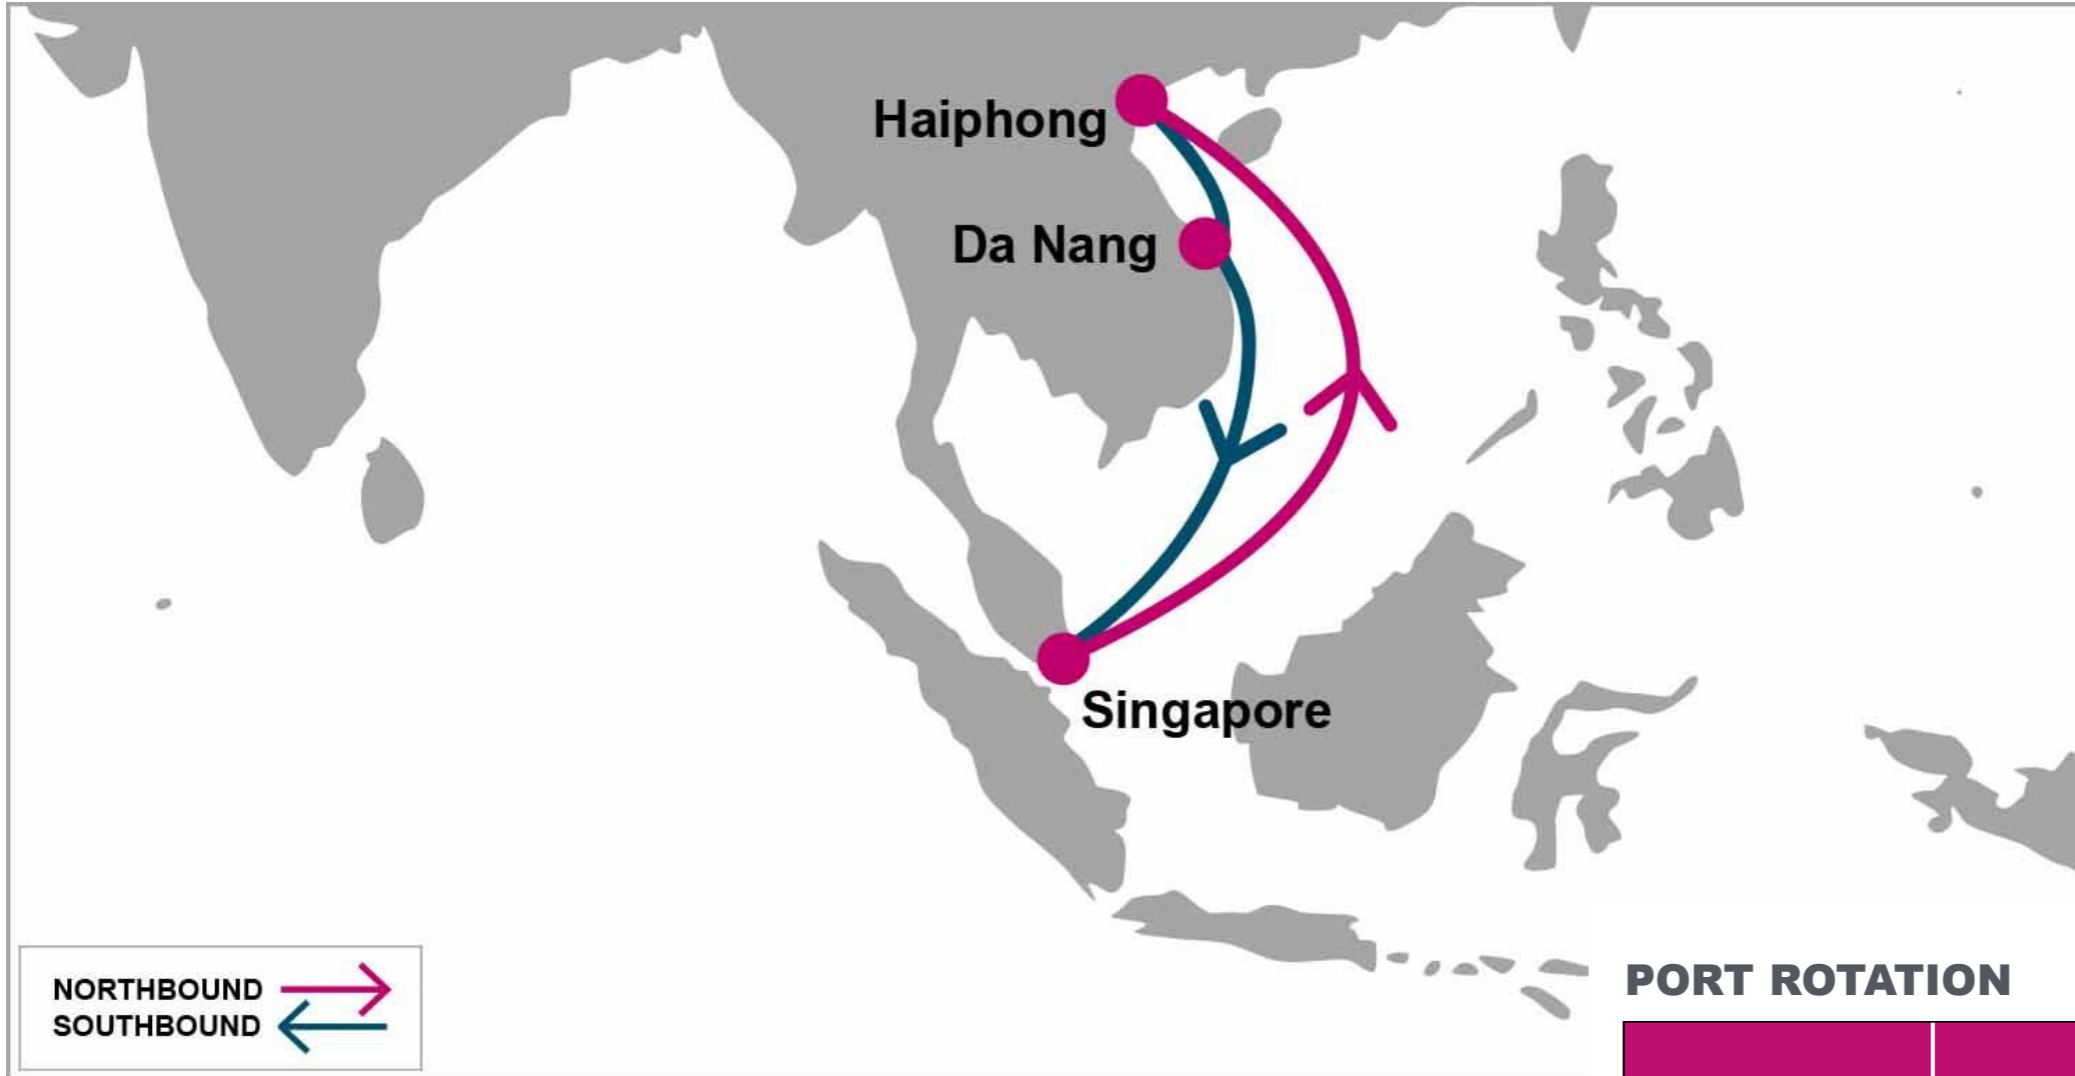

For more information, please click [here](#)

PORT ROTATION

(Terminals are subject to change)

ORIGIN	ETA/ETD	TERMINAL
Singapore	FRI/SAT	PSA Singapore
Haiphong	FRI/SAT	Tan Vu Terminal
Da Nang	SUN/SUN	Tien Sa
Singapore	FRI/SAT	PSA Singapore
Turnaround days: 14		

N/B	HPH	S/B	DAD	SIN
SIN	6	HPH	1	6
		DAD		5

KEY TRANSIT TABLE - UNLOCODE PORT NAME & COUNTRY NAME

SIN: Singapore, Singapore | **HPH:** Haiphong, Vietnam | **DAD:** Da Nang, Vietnam