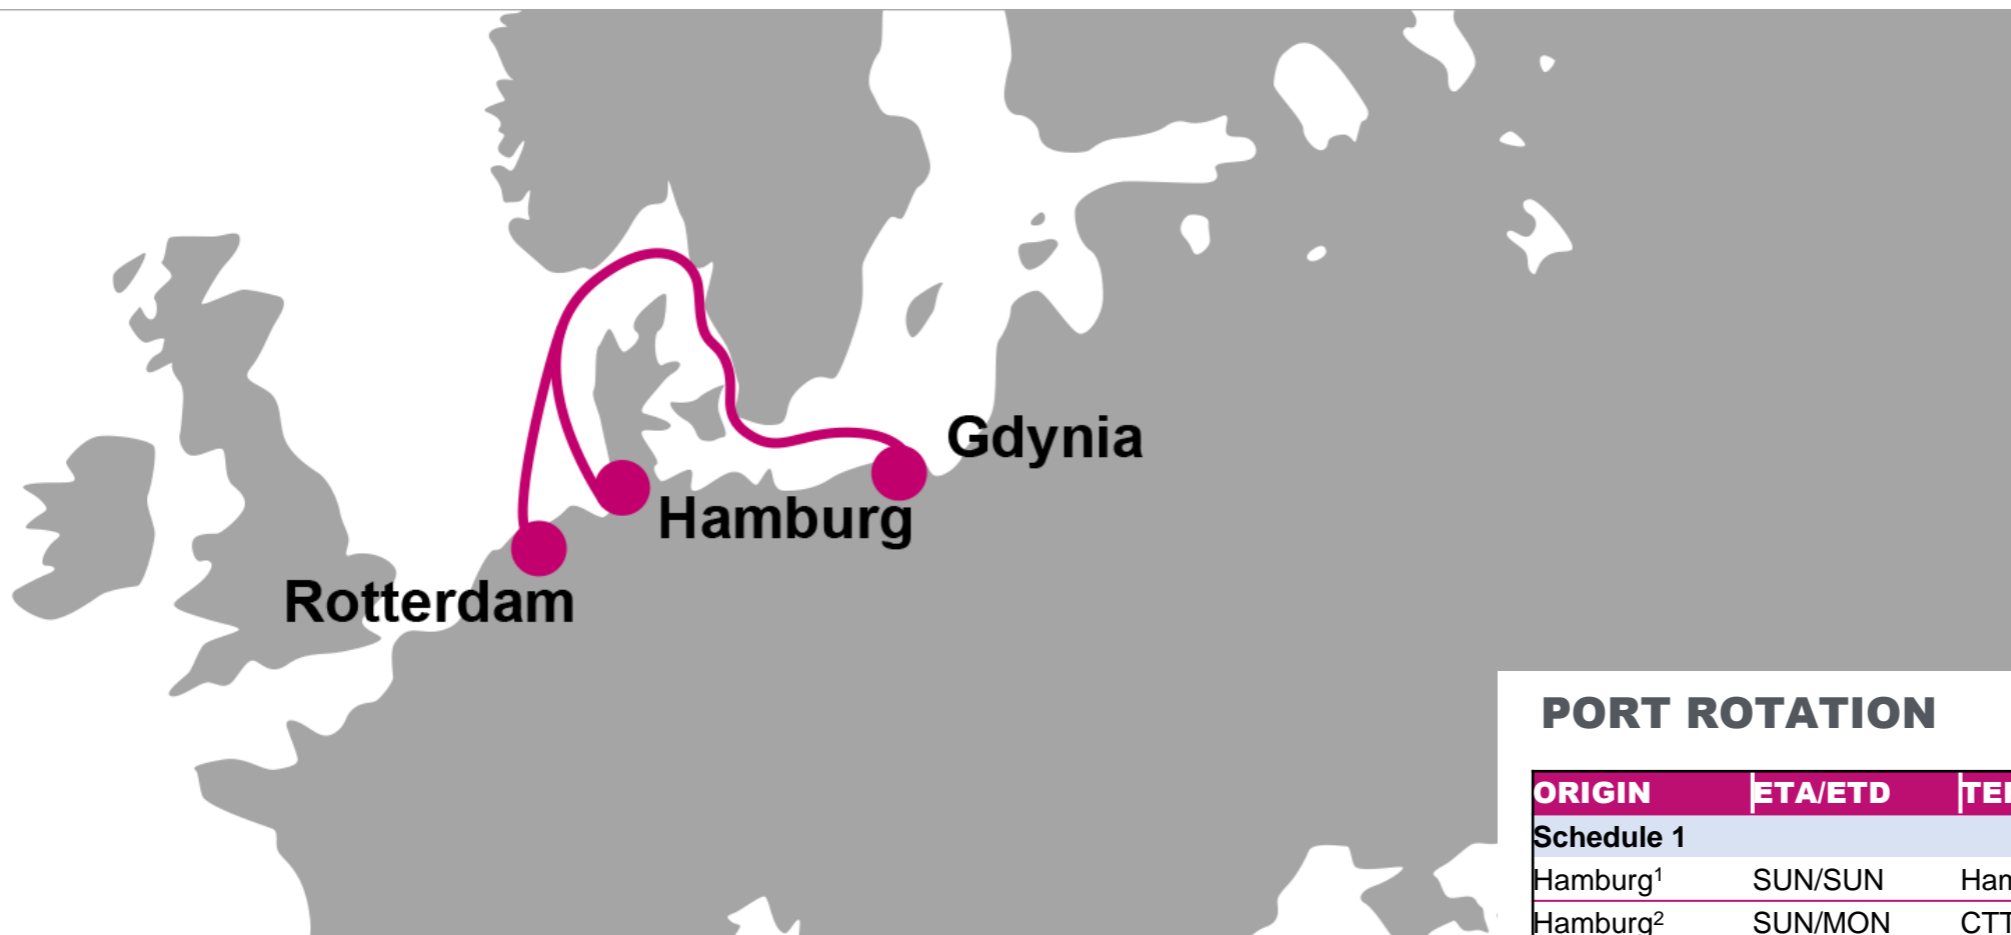

For more information, please click [here](#)

PORT ROTATION

(Terminals are subject to change)

ORIGIN	ETA/ETD	TERMINAL
Schedule 1		
Hamburg ¹	SUN/SUN	Hamburg Eurogate Terminal
Hamburg ²	SUN/MON	CTT (HHLA Container Terminal Tollerort)
Hamburg ³	MON/MON	CTA (Container Terminal Altenwerder)
Hamburg ⁴	TUE/TUE	CTB (Container Terminal Burchardkai)
Gdynia	THU/THU	Gdynia Container Terminal S.A.
Schedule 2		
Gdynia	MON/TUE	Gdynia Container Terminal S.A.
Hamburg ²	WED/WED	CTT (HHLA Container Terminal Tollerort)
Hamburg ³	THU/FRI	CTA (Container Terminal Altenwerder)
Hamburg ¹	FRI/FRI	Hamburg Eurogate Terminal
Hamburg ⁴	FRI/FRI	CTB (Container Terminal Burchardkai)
Schedule 3		
Rotterdam ¹	FRI/SAT	ECT Delta Terminal
Rotterdam ²	SAT/SUN	Rotterdam World Gateway (RWG)
Gdynia	THU/FRI	Gdynia Container Terminal S.A.
Rotterdam ¹	WED/THU	ECT Delta Terminal
Rotterdam ²	THU/FRI	Rotterdam World Gateway (RWG)
Rotterdam ¹	FRI/SAT	ECT Delta Terminal

KEY TRANSIT TABLE - UNLOCODE PORT NAME & COUNTRY NAME

HAM: Hamburg, Germany | RTM: Rotterdam, Netherlands | GDY: Gdynia, Poland

NOTE: Transit times and port rotation are as of now and subject to change