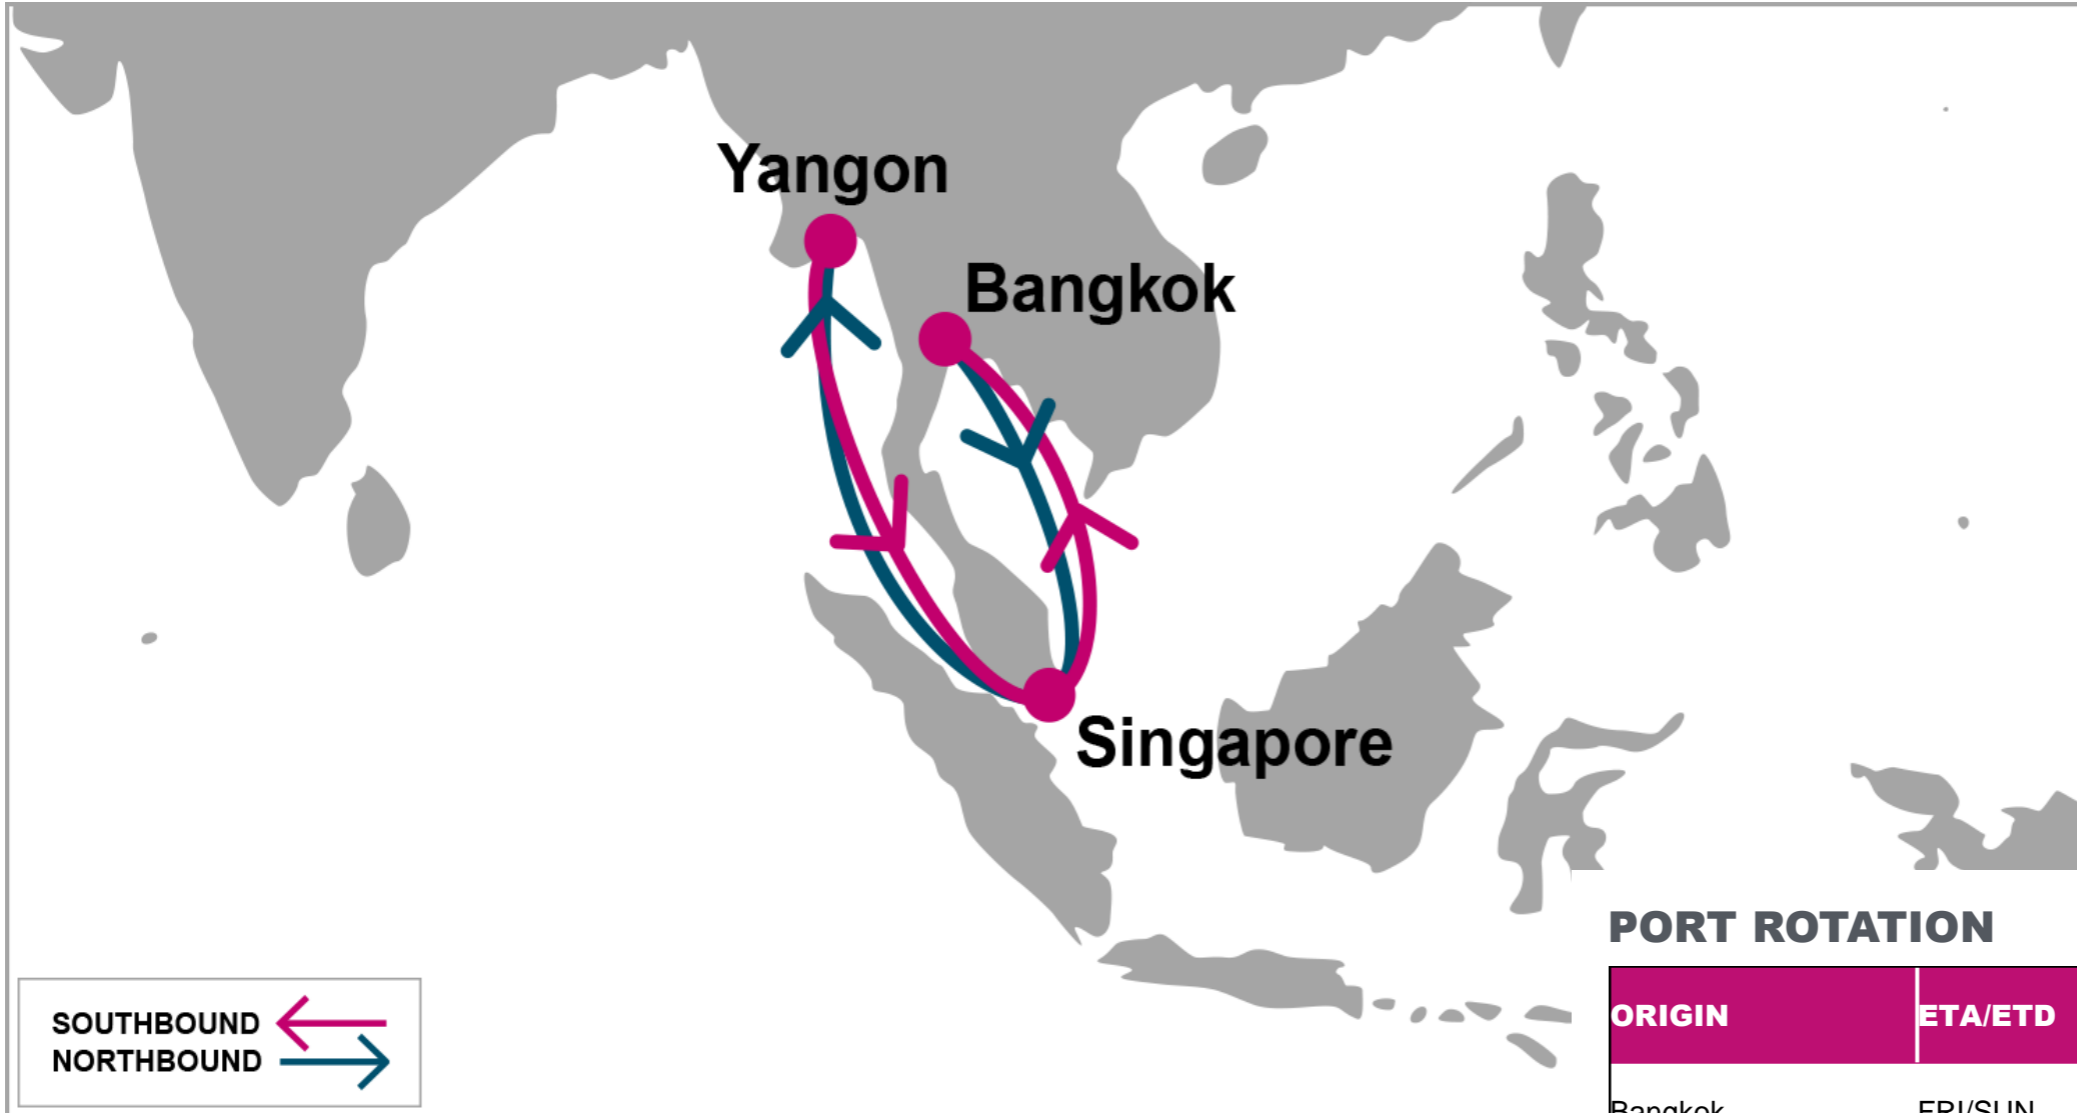

For more information, please click [here](#)

**PORT ROTATION**

(Terminals are subject to change)

ORIGIN	ETA/ETD	TERMINAL
Bangkok	FRI/SUN	PAT
Singapore	WED/THU	PSA Singapore
Yangon <sup>1</sup>	MON/MON	MITT
Yangon <sup>2</sup>	TUE/THU	MIP
Singapore	SUN/MON	PSA Singapore
Bangkok	FRI/SUN	PAT
<b>Turnaround days: 21</b>		

W/B	RGN <sup>1</sup>	RGN <sup>2</sup>	E/B	SIN	BKK
BKK	8	9	RGN <sup>1</sup>	6	11
SIN	4	5	RGN <sup>2</sup>	3	8

**KEY TRANSIT TABLE** - UNLOCODE PORT NAME & COUNTRY NAME

**RGN:** Yangon, Myanmar | **SIN:** Singapore, Singapore | **BKK:** Bangkok, Thailand

NOTE: Transit times and port rotation are as of now and subject to change