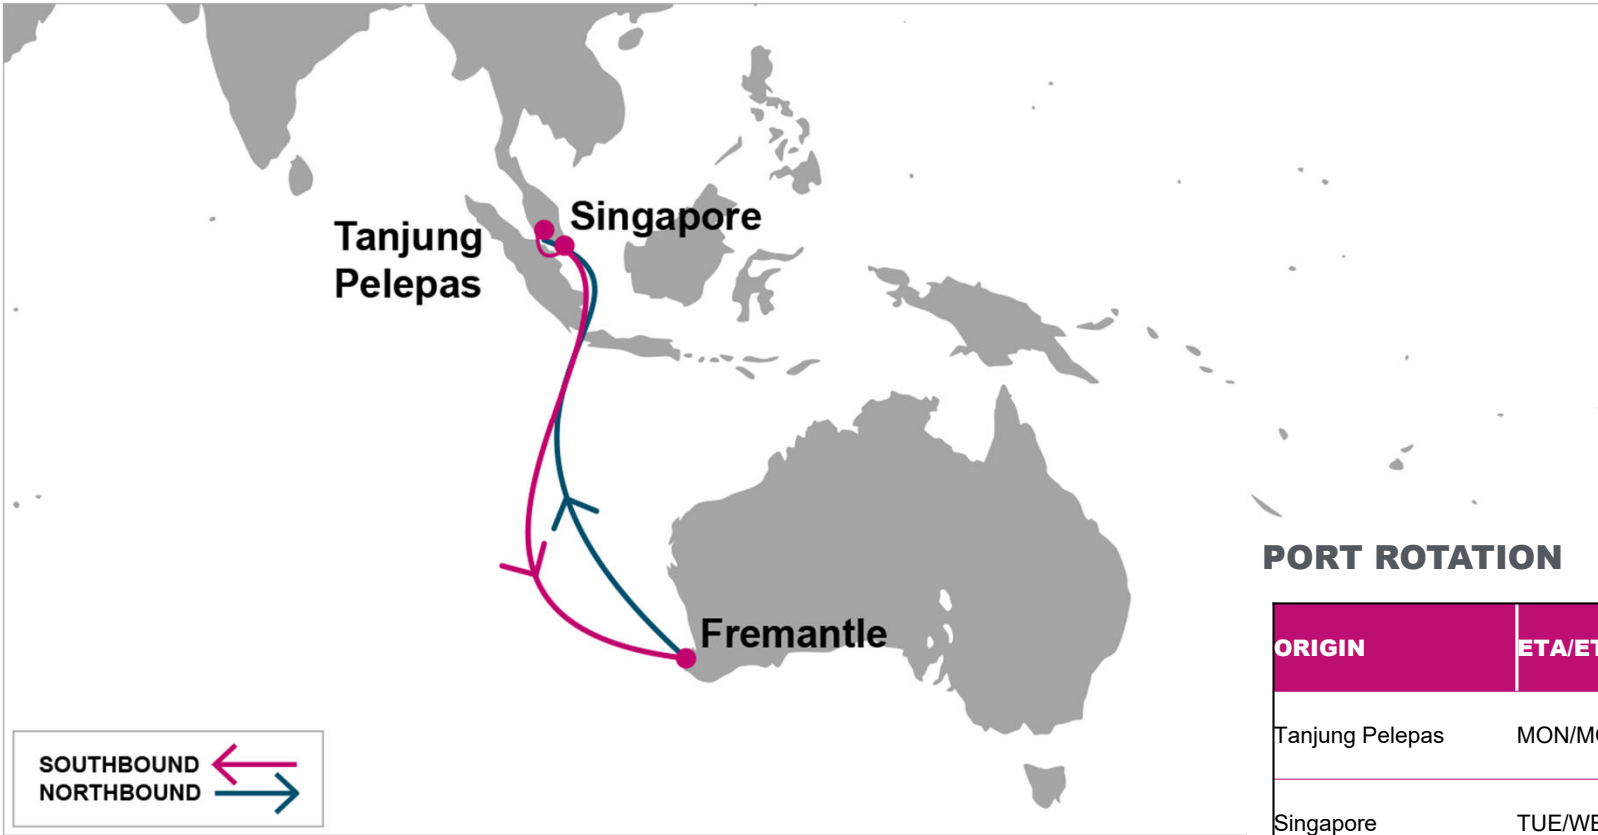

For more information, please click [here](#)

PORT ROTATION

(Terminals are subject to change)

ORIGIN	ETA/ETD	TERMINAL
Tanjung Pelepas	MON/MON	Tanjung Pelepas Ports
Singapore	TUE/WED	PSA (Port of Singapore Authority)
Fremantle	THU/SAT	Patrick Stevedores (Fremantle)
Tanjung Pelepas	MON/MON	Tanjung Pelepas Ports
Turnaround days: 21		

S/B	FRE	N/B	TPP	SIN
TPP	10	FRE	9	10
SIN	8			

KEY TRANSIT TABLE - UNLOCODE PORT NAME & COUNTRY NAME

SIN: Singapore, Singapore | **FRE:** Fremantle, Australia | **TPP:** Tanjung Pelepas, Malaysia

NOTE: Transit times and port rotation are as of now and subject to change