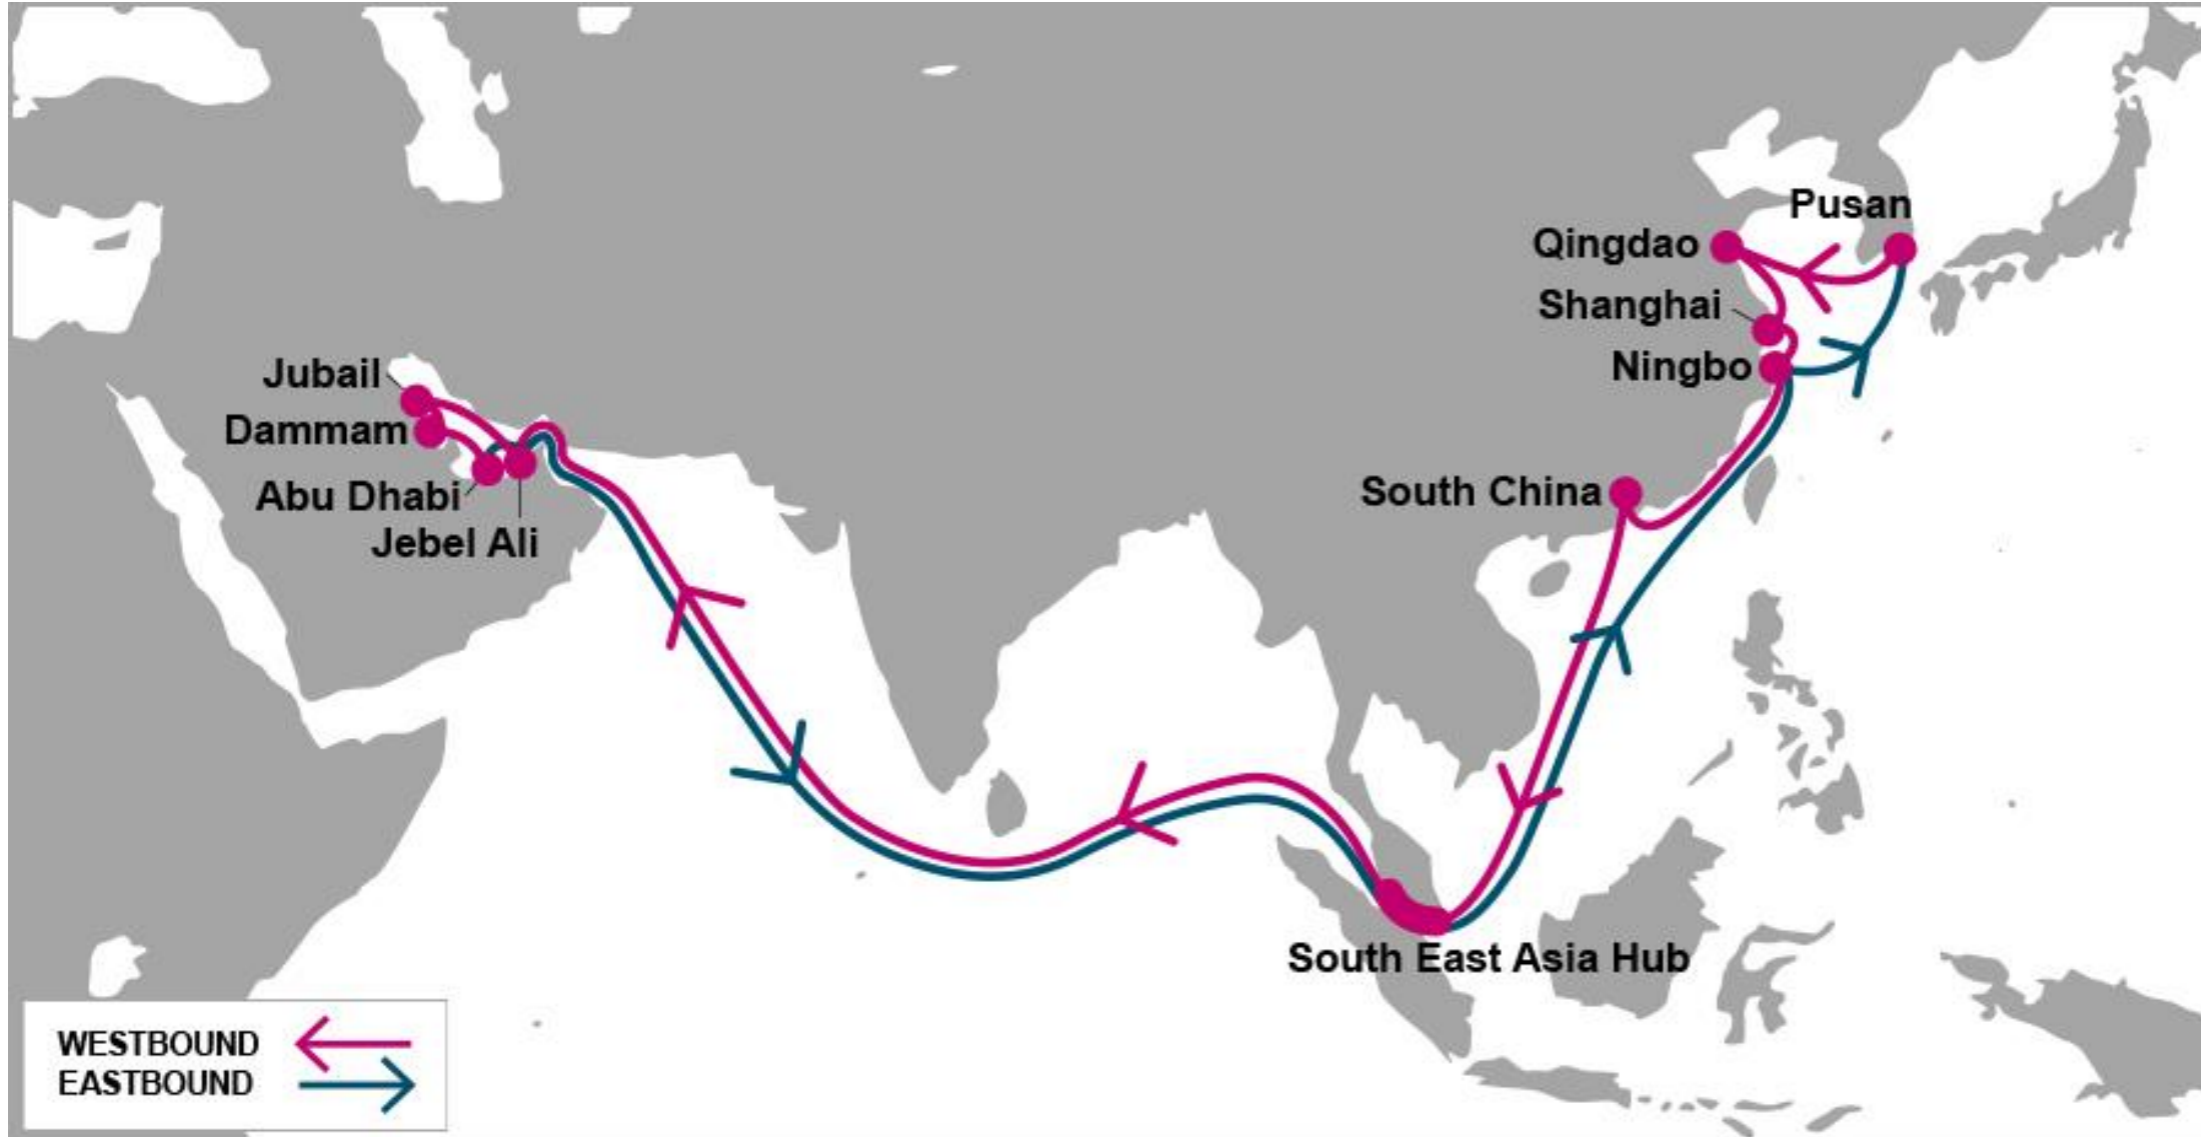

ONE

OCEAN NETWORK EXPRESS

Service Map : West Asia

December 2017

AGX: Asia Gulf Express

PORT ROTATION

ORIGIN
Pusan
Qingdao
Shanghai
Ningbo
South China
South East Asia Hub
Jebel Ali
Jubail
Dammam
Abu Dhabi
Jebel Ali
South East Asia Hub
Ningbo
Pusan

Weekly/Fixed Day Service

EFFECTIVE VESSEL:

TBD

AGX2: Asia Gulf Express 2

PORT ROTATION

ORIGIN
Shanghai
Ningbo
Kaohsiung
Xiamen
South China
South East Asia Hub
Jebel Ali
Hamad
Umm Qasr
Jebel Ali
South East Asia Hub
Kaohsiung
Shanghai

Weekly/Fixed Day Service

EFFECTIVE VESSEL:

TBD