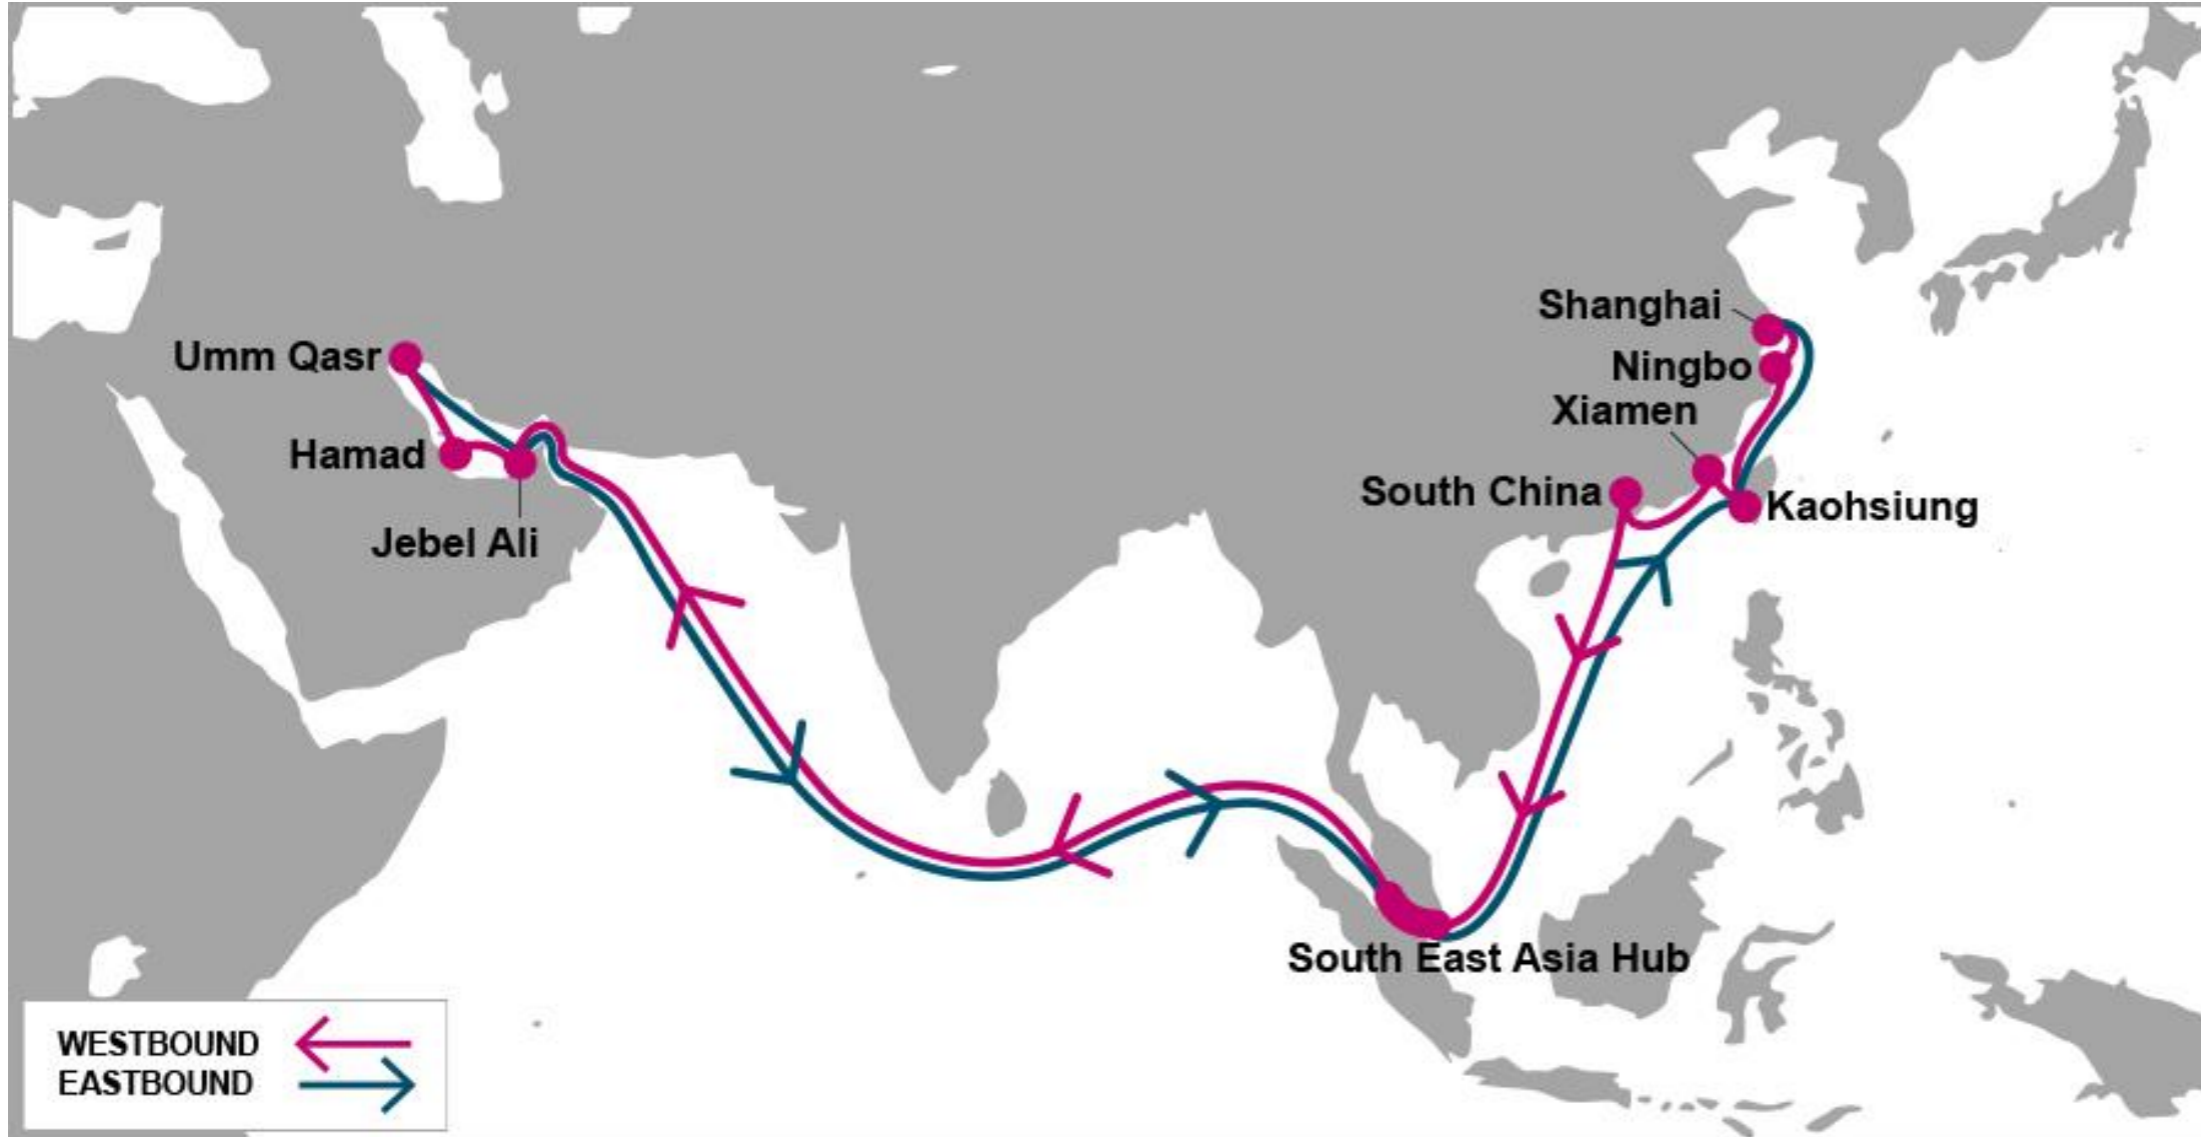

ONE

OCEAN NETWORK EXPRESS

Service Map : West Asia

December 2017

AGX: Asia Gulf Express

PORT ROTATION

ORIGIN
Pusan
Qingdao
Shanghai
Ningbo
South China
South East Asia Hub
Jebel Ali
Jubail
Dammam
Abu Dhabi
Jebel Ali
South East Asia Hub
Ningbo
Pusan

Weekly/Fixed Day Service

EFFECTIVE VESSEL:

TBD

AGX2: Asia Gulf Express 2

PORT ROTATION

ORIGIN
Shanghai
Ningbo
Kaohsiung
Xiamen
South China
South East Asia Hub
Jebel Ali
Hamad
Umm Qasr
Jebel Ali
South East Asia Hub
Kaohsiung
Shanghai

Weekly/Fixed Day Service

EFFECTIVE VESSEL:

TBD