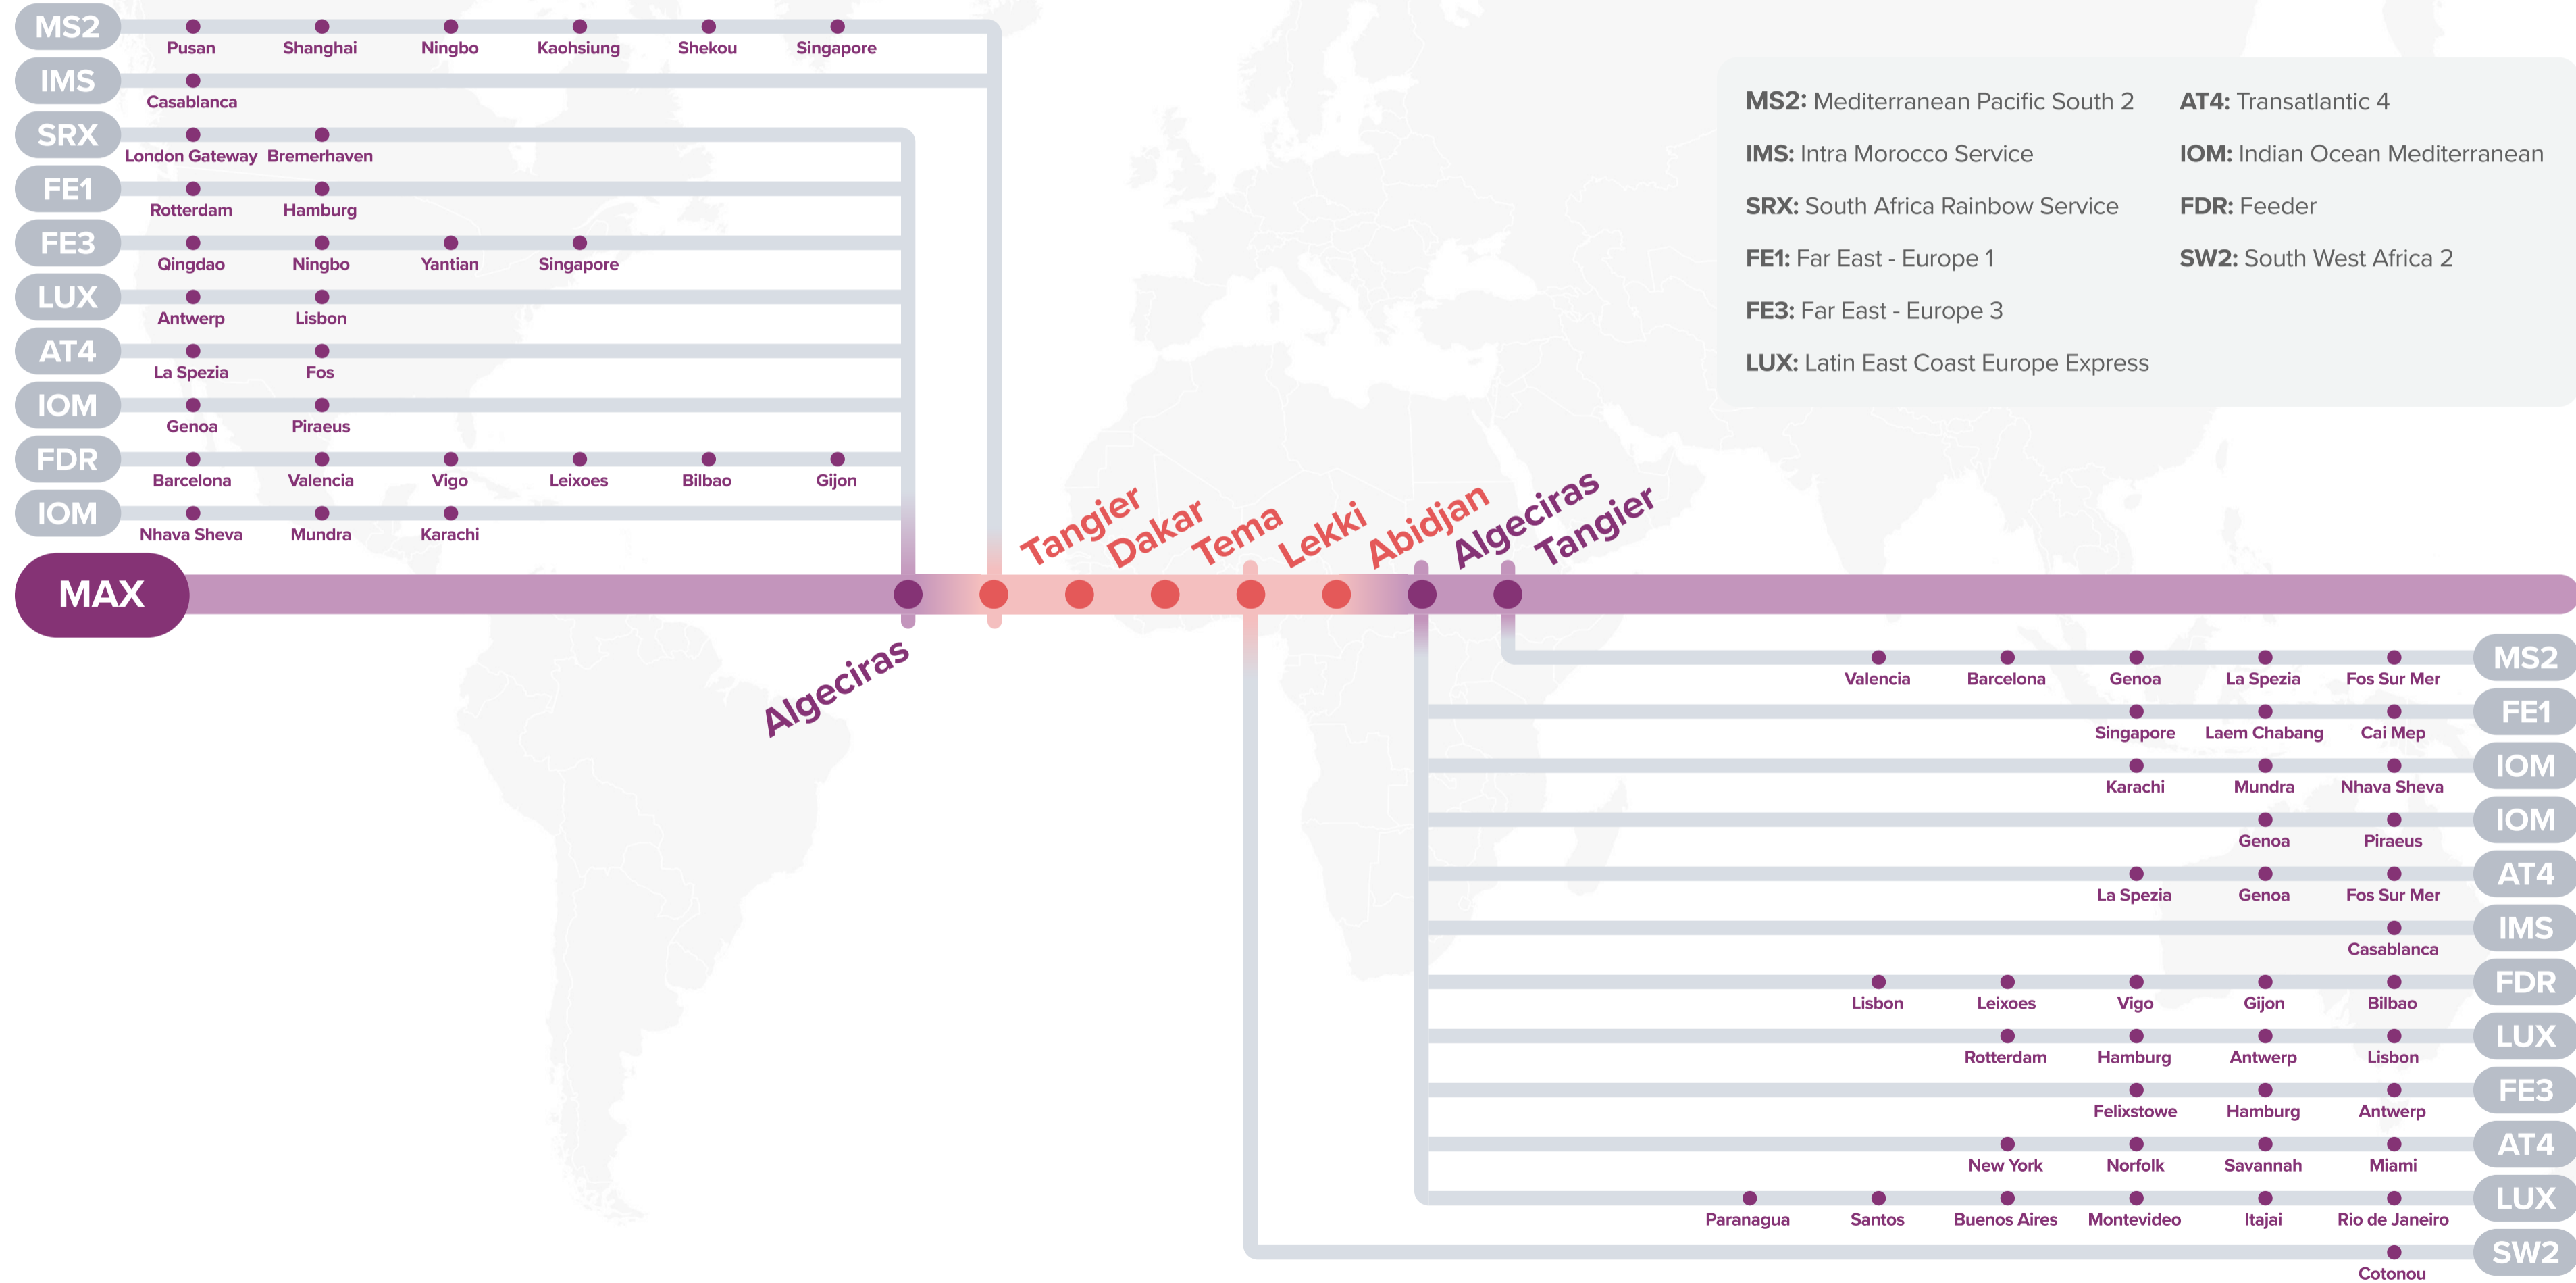

ABC: Service Name

3 choices of services that provide extensive coverage of key ports to meet your direct connection needs across Africa and Europe.

Africa – Europe Service

ARS: Africa Rainbow Service

FDR: Feeder

MS2: Mediterranean Pacific South 2

IMS: Intra Morocco Service

SW2: South West Africa 2

Africa – Europe Service

SRX: South Africa Rainbow Service

Europe / Asia - West Africa connections

MAX: Mediterranean Africa Express

Americas - West Africa connections

MAX: Mediterranean Africa Express

LUX: Latin East Coast Europe Express **WA1:** West Africa 1
AT4: Transatlantic 4 **SW2:** South West Africa 2

SAS	SAC	EA2	EA3	EA4	WA1	SW2
• Kaohsiung	• Qingdao	• Shanghai	• Qingdao	• Shanghai	• Shanghai	• Shanghai
• Xiamen	• Shanghai	• Ningbo	• Shanghai	• Ningbo	• Ningbo	• Qingdao
• Hong Kong	• Ningbo	• Nansha	• Ningbo	• Nansha	• Nansha	• Ningbo
• Nansha	• Singapore	• Singapore	• Nansha	• Singapore	• Singapore	• Xiamen
• Shekou	• Durban	• Mombasa	• Singapore	• Port Klang	• Port Klang	• Nansha
• Singapore	• Singapore	• Dar Es Salaam	• Port Klang	• Dar Es Salaam	• Apapa	• Singapore
• Port Klang	• Shanghai	• Colombo	• Mombasa	• Port Klang	• Tincan	• Abidjan
• Durban	• Qingdao	• Shanghai	• Port Klang	• Singapore	• Onne	• Tema
• Cape Town			• Singapore	• Shanghai	• Tema	• Apapa
• Port Klang			• Nansha		• Lome	• Lekki
• Singapore			• Qingdao		• Port Klang	• Cotonou
• Hong Kong					• Singapore	• Abidjan
• Kaohsiung					• Shanghai	• Singapore
						• Shanghai

7 choices of services that provide extensive coverage of key ports to meet your direct connection needs across Asia and Africa.

ONE Service Middle East – Africa Services

AIM

- Jebel Ali
- Mundra
- Hazira
- Nhava Sheva
- Colombo
- Durban
- Tema
- Tincan
- Apapa
- Capetown
- Durban
- Jebel Ali