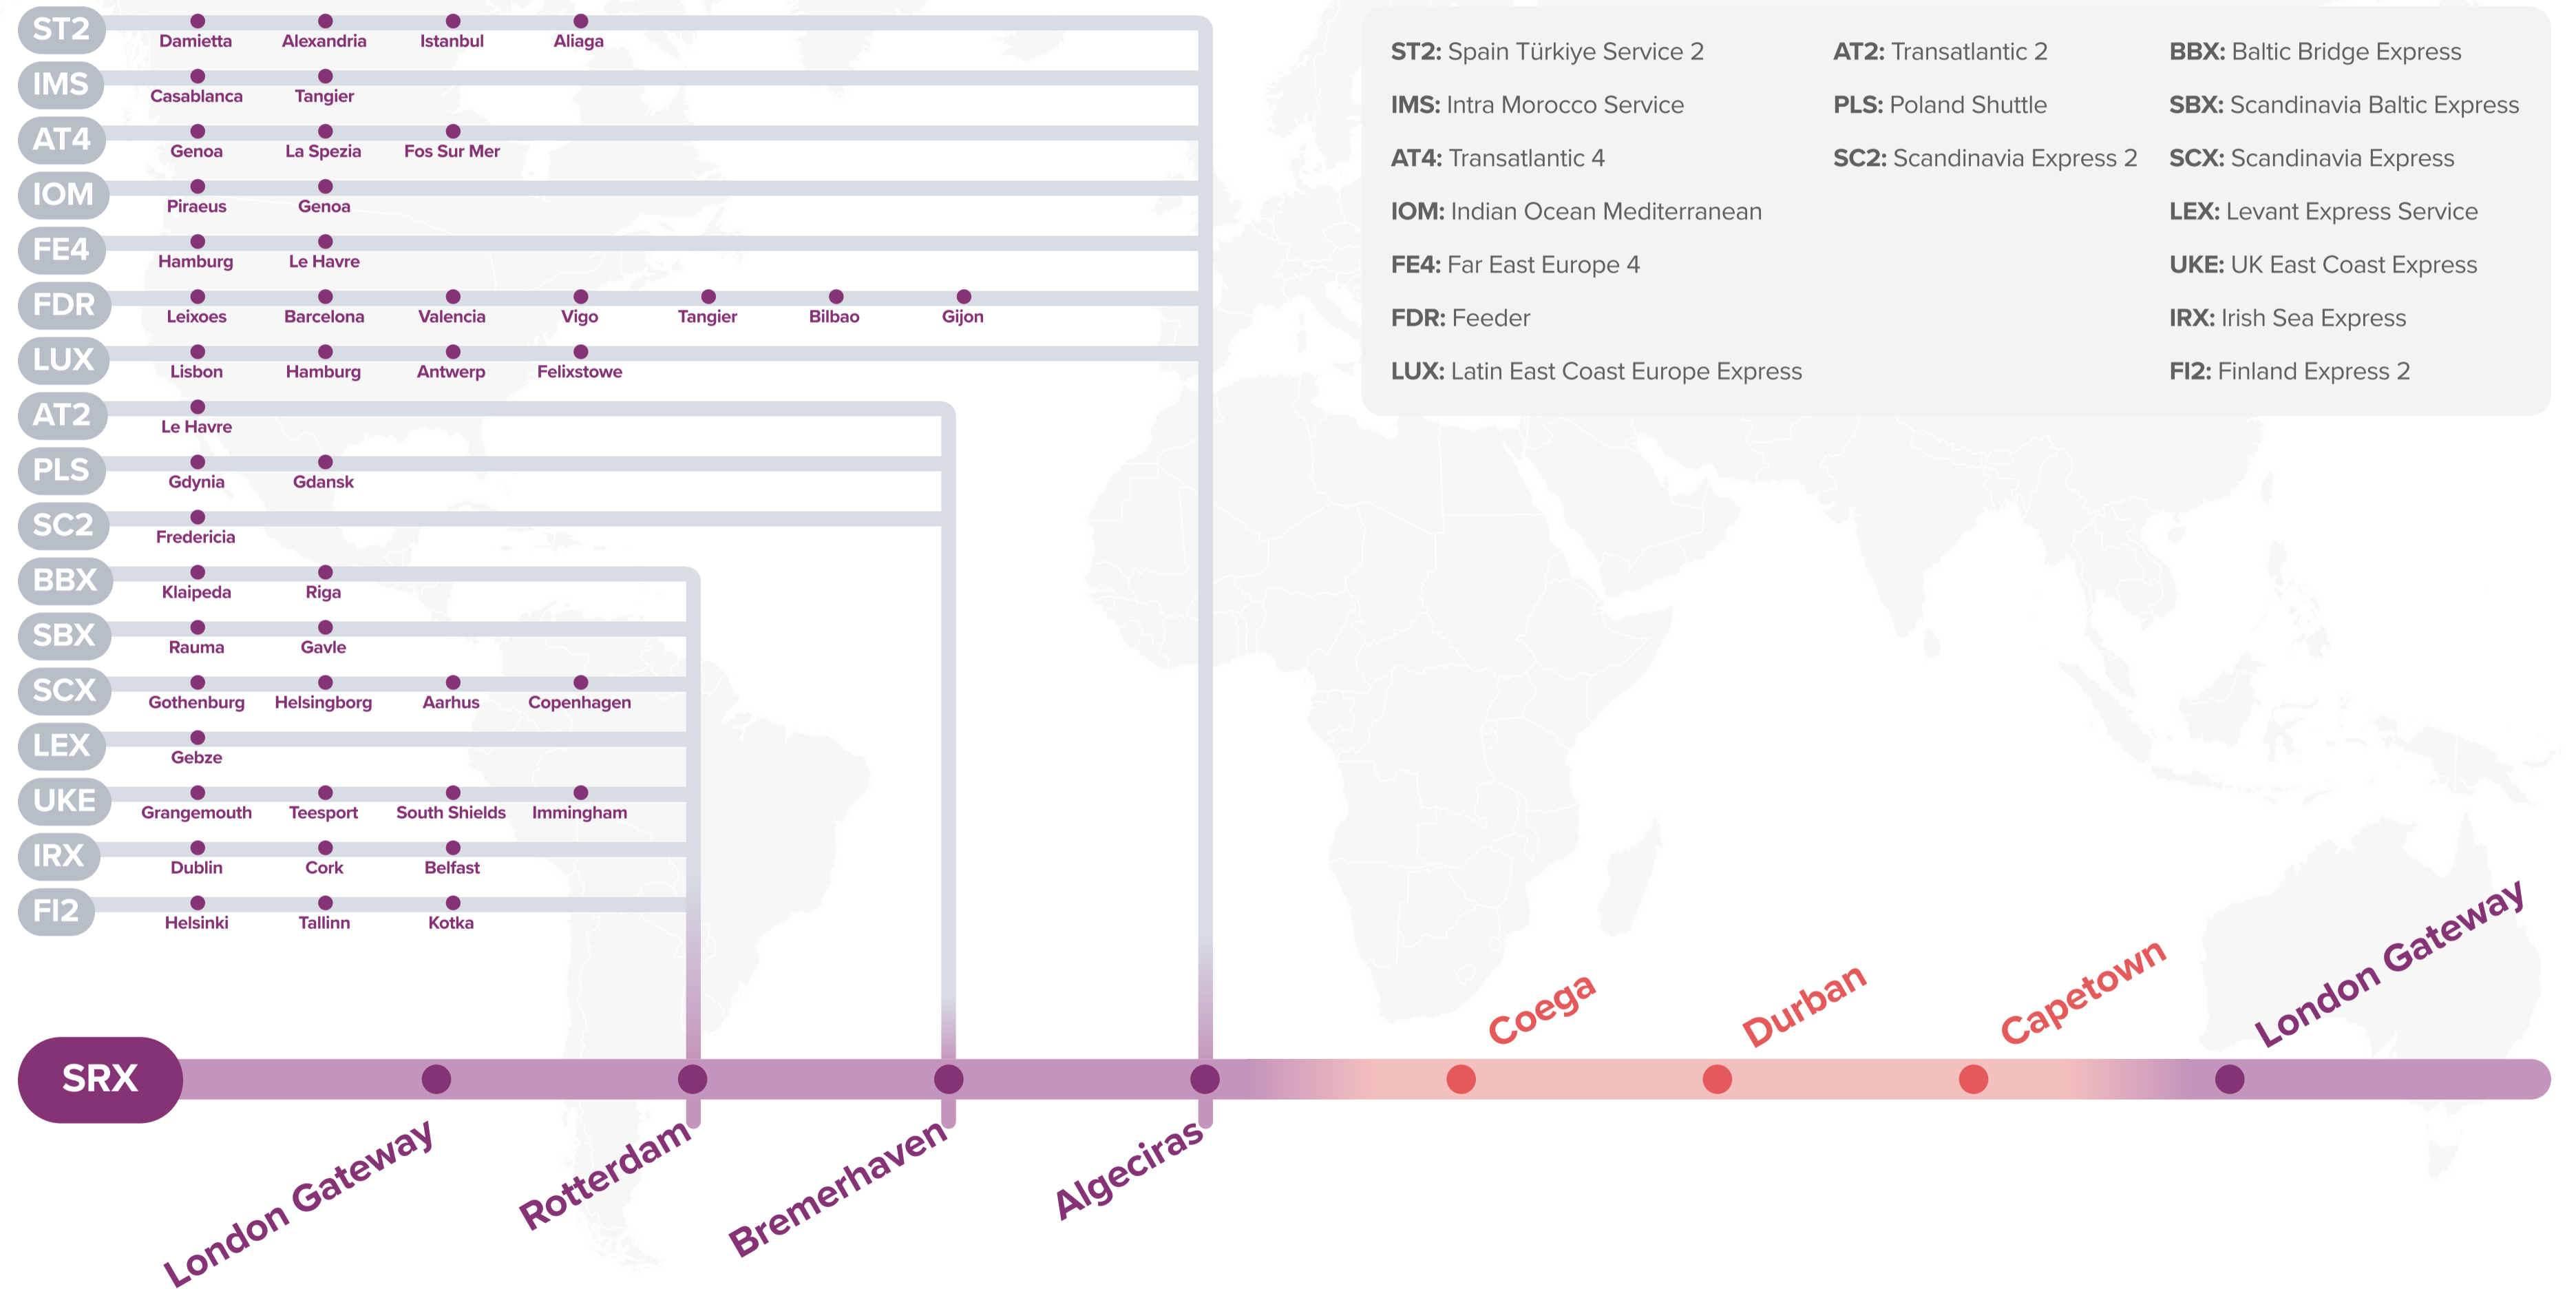

ABC: Service Name

3 choices of services that provide extensive coverage of key ports to meet your direct connection needs across Africa and Europe.

Africa – Europe Service

ARS: Africa Rainbow Service

FDR: Feeder

MS2: Mediterranean Pacific South 2

IMS: Intra Morocco Service

SW2: South West Africa 2

Africa – Europe Service

SRX: South Africa Rainbow Service

Europe / Asia - West Africa connections

MAX: Mediterranean Africa Express

Americas - West Africa connections

MAX: Mediterranean Africa Express

LUX: Latin East Coast Europe Express **WA1:** West Africa 1
AT4: Transatlantic 4 **SW2:** South West Africa 2

SAS	SAC	EA2	EA3	EA4	WA1	SW2
• Kaohsiung	• Qingdao	• Shanghai	• Qingdao	• Shanghai	• Shanghai	• Shanghai
• Xiamen	• Shanghai	• Ningbo	• Shanghai	• Ningbo	• Ningbo	• Qingdao
• Hong Kong	• Ningbo	• Nansha	• Ningbo	• Nansha	• Nansha	• Ningbo
• Nansha	• Singapore	• Singapore	• Nansha	• Singapore	• Singapore	• Xiamen
• Shekou	• Durban	• Mombasa	• Singapore	• Port Klang	• Port Klang	• Nansha
• Singapore	• Singapore	• Dar Es Salaam	• Port Klang	• Dar Es Salaam	• Apapa	• Singapore
• Port Klang	• Shanghai	• Colombo	• Mombasa	• Port Klang	• Tincan	• Abidjan
• Durban	• Qingdao	• Shanghai	• Port Klang	• Singapore	• Onne	• Tema
• Cape Town			• Singapore	• Shanghai	• Tema	• Apapa
• Port Klang			• Nansha		• Lome	• Lekki
• Singapore			• Qingdao		• Port Klang	• Cotonou
• Hong Kong					• Singapore	• Abidjan
• Kaohsiung					• Shanghai	• Singapore
						• Shanghai

7 choices of services that provide extensive coverage of key ports to meet your direct connection needs across Asia and Africa.

ONE Service Middle East – Africa Services

AIM

- Jebel Ali
- Mundra
- Hazira
- Nhava Sheva
- Colombo
- Durban
- Tema
- Tincan
- Apapa
- Capetown
- Durban
- Jebel Ali