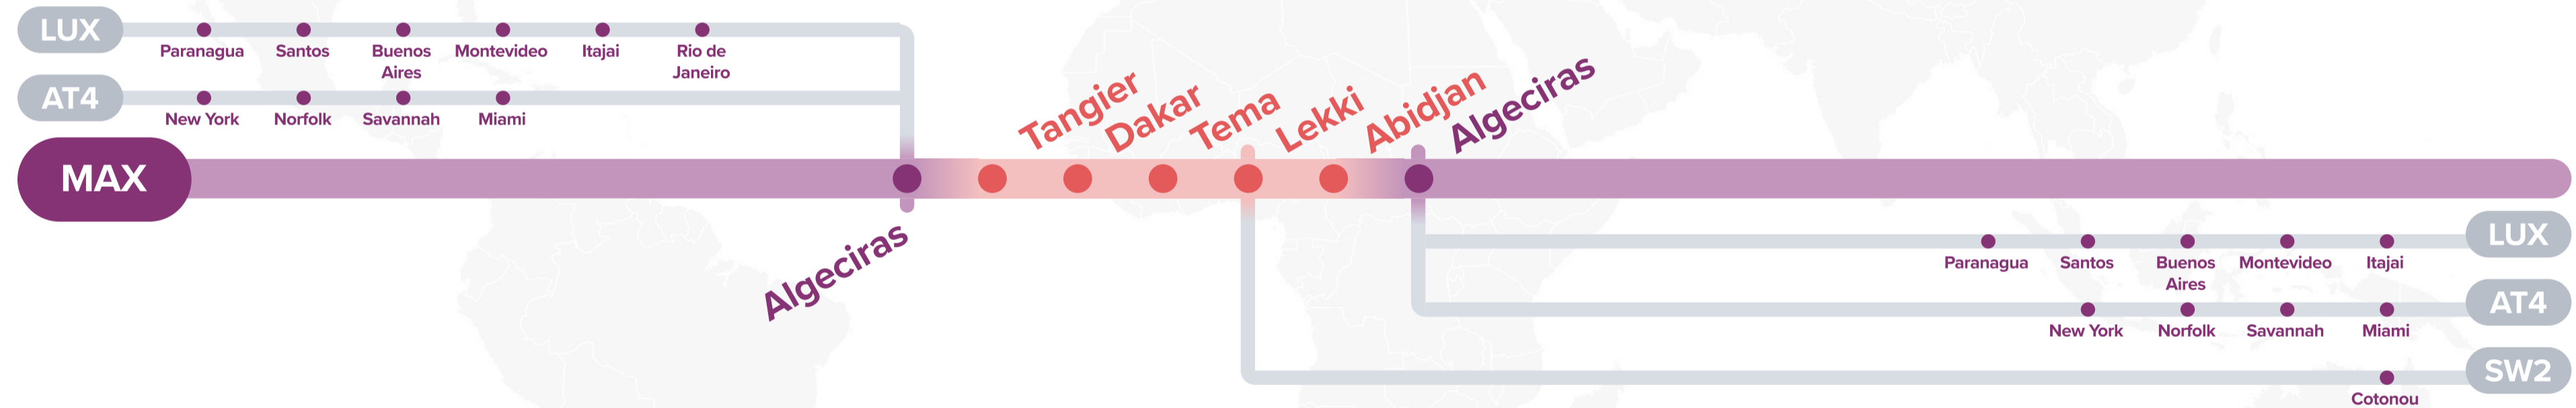

SRX

- London Gateway
- Rotterdam
- Bremerhaven
- Algeciras
- Coega
- Durban
- Cape Town
- London Gateway

MAX

- Algeciras
- Tangier
- Dakar
- Tema
- Lekki
- Abidjan
- Algeciras

ARS: Africa Rainbow Service

SRX: South Africa Rainbow Service

MS2: Mediterranean Pacific South 2

IMS: Intra Morocco Service

SW2: South West Africa 2

Africa – Europe Service

SRX: South Africa Rainbow Service

Europe / Asia - West Africa connections

MAX: Mediterranean Africa Express

Americas - West Africa connections

MAX: Mediterranean Africa Express

LUX: Latin East Coast Europe Express **WA1:** West Africa 1
AT4: Transatlantic 4 **SW2:** South West Africa 2

SAS	SAC	EA2	EA3	EA4	WA1	SW2
• Kaohsiung	• Qingdao	• Shanghai	• Qingdao	• Shanghai	• Shanghai	• Shanghai
• Xiamen	• Shanghai	• Ningbo	• Shanghai	• Ningbo	• Ningbo	• Qingdao
• Hong Kong	• Ningbo	• Nansha	• Ningbo	• Nansha	• Nansha	• Ningbo
• Nansha	• Singapore	• Singapore	• Nansha	• Singapore	• Singapore	• Xiamen
• Shekou	• Durban	• Mombasa	• Singapore	• Port Klang	• Port Klang	• Nansha
• Singapore	• Singapore	• Dar Es Salaam	• Port Klang	• Dar Es Salaam	• Apapa	• Singapore
• Port Klang	• Shanghai	• Colombo	• Mombasa	• Port Klang	• Tincan	• Abidjan
• Durban	• Qingdao	• Shanghai	• Port Klang	• Singapore	• Onne	• Tema
• Cape Town			• Singapore	• Shanghai	• Tema	• Apapa
• Port Klang			• Nansha		• Lome	• Lekki
• Singapore			• Qingdao		• Port Klang	• Cotonou
• Hong Kong					• Singapore	• Abidjan
• Kaohsiung					• Shanghai	• Singapore
						• Shanghai

7 choices of services that provide extensive coverage of key ports to meet your direct connection needs across Asia and Africa.

ONE Service Middle East – Africa Services

AIM

- Jebel Ali
- Mundra
- Hazira
- Nhava Sheva
- Colombo
- Durban
- Tema
- Tincan
- Apapa
- Capetown
- Durban
- Jebel Ali