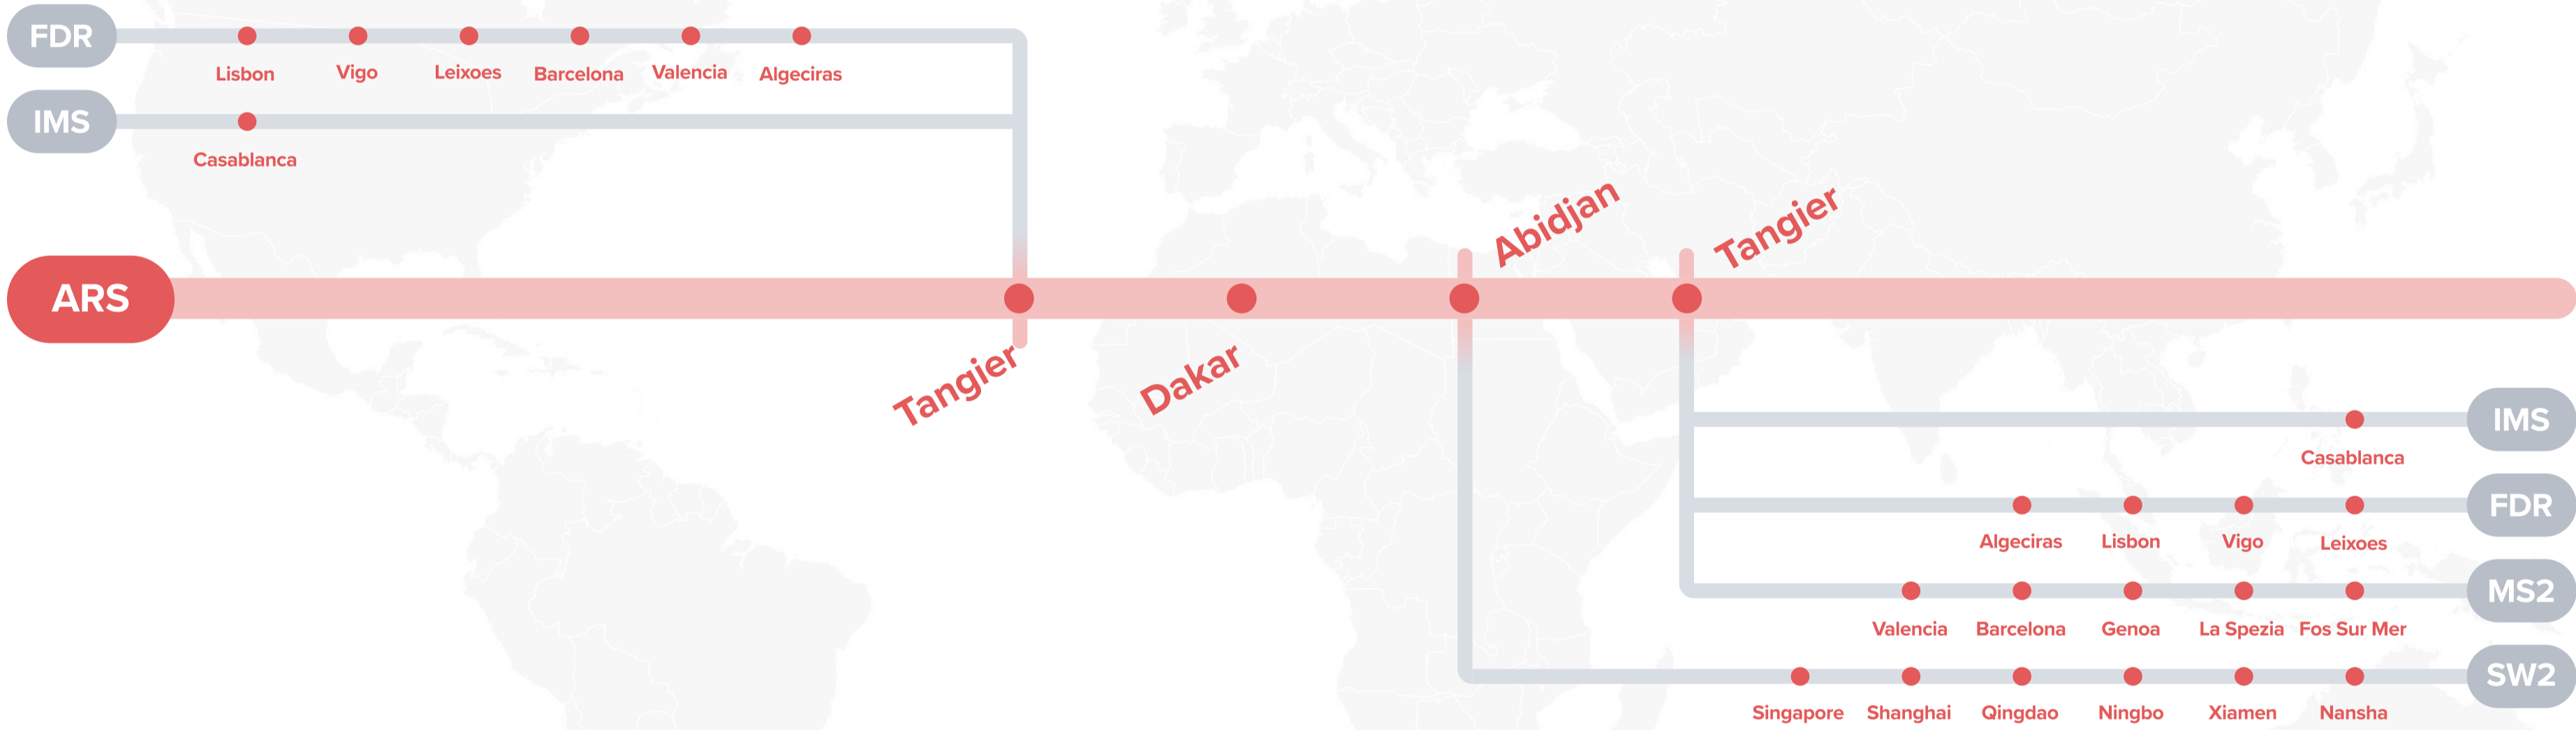

Africa – Europe Service

ARS: Africa Rainbow Service

FDR: Feeder

MS2: Mediterranean Pacific South 2

IMS: Intra Morocco Service

SW2: South West Africa 2