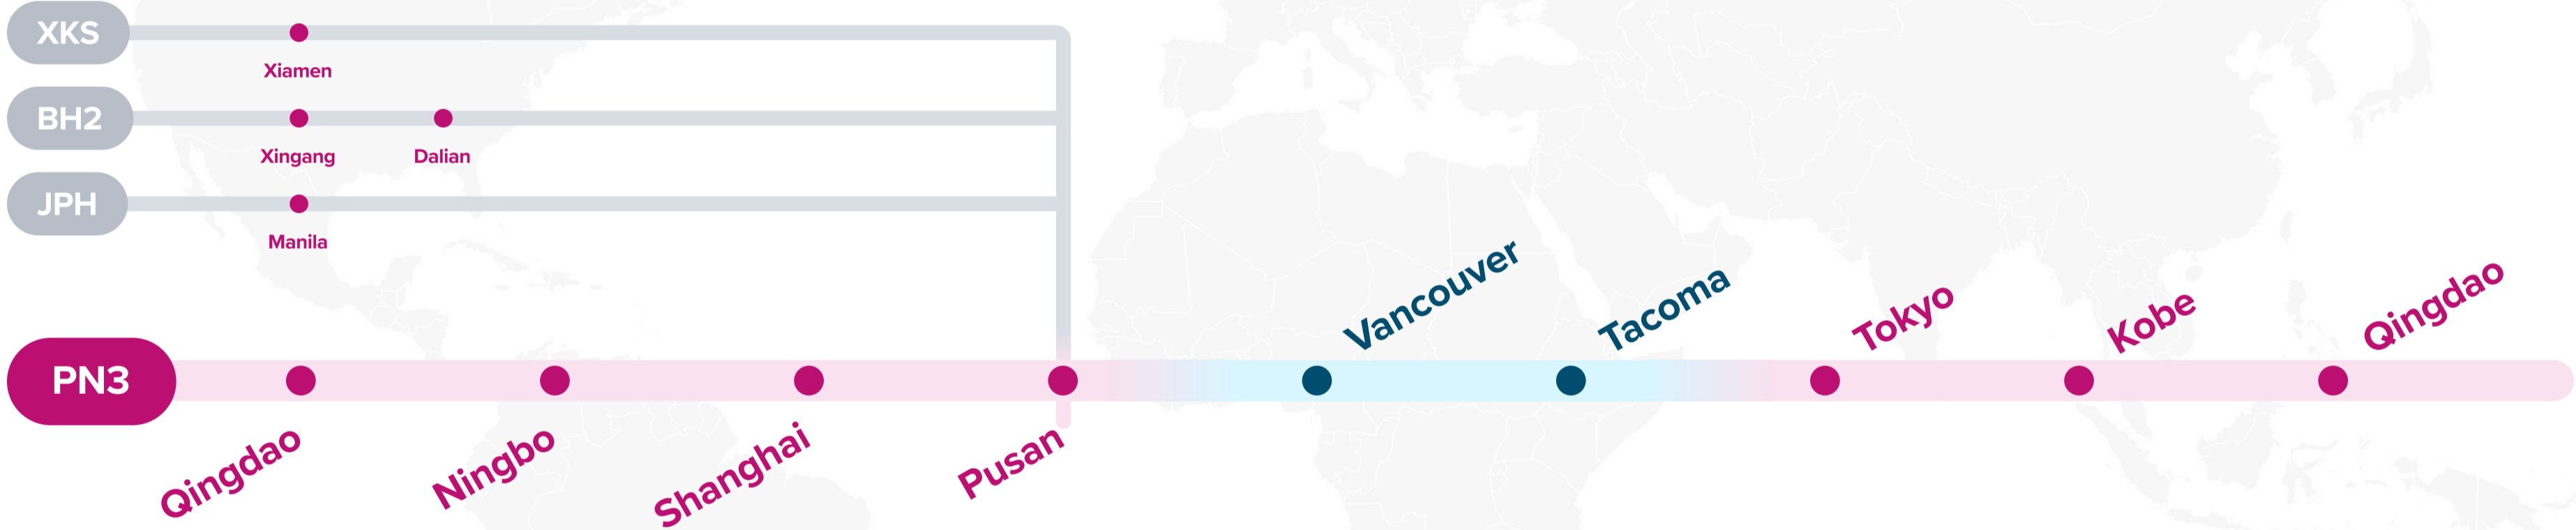

SRG: Semarang Service

JSM: Japan Straits Malaysia

SIH: Sihanoukville Service

Service Features

- ☐ Direct service from China and Korea to Pacific Northwest and Canada.
- ☐ Direct service to Japan from Pacific Northwest and Canada.

Port Rotation

(Terminals are subject to change)

ORIGIN	CODE	ETA	ETD	TERMINAL
QINGDAO	TAO	SUN	MON	QINGDAO NEW QIANWAN CONTAINER TERMINAL (QGCT)
NINGBO	NGB	WED	THU	NINGBO BEILUN SECOND CONTAINER TERMINAL
SHANGHAI	SHA	FRI	SUN	SIPG YANGSHAN PHASE IV
PUSAN	PUS	TUE	WED	HMM PSA NEW-PORT TERMINAL (HPNT)
VANCOUVER	VAN	MON	WED	DELTAPORT (GCT CANADA)
TACOMA	TIW	THU	SUN	WASHINGTON UNITED TERMINALS
TOKYO	TYO	FRI	SAT	OHI NO. 3-4 TERMINAL
KOBE	UKB	MON	TUE	ROKKO ISLAND C-67
QINGDAO	TAO	SUN	MON	QINGDAO NEW QIANWAN CONTAINER TERMINAL

Transit Time

E/B	VAN	TIW	W/B	TYO	UKB	TAO
TAO	21	24	VAN	16	19	23
NGB	18	21	TIW	12	15	19
SHA	15	18				
PUS	12	15				

EASTBOUND →
WESTBOUND ←

Asia – Pacific Northwest Service

PN3: Pacific North 3

XKS: Xiamen Kaohsiung Shuttle
BH2: Bohai Express 2
JPH: Japan Philippines

FDR: Feeder

Service Features

- Service connecting India to the US East Coast.
- Direct service between Jebel Ali and US East Coast.

Port Rotation

(Terminals are subject to change)

ORIGIN	CODE	ETA	ETD	TERMINAL
JEBEL ALI	JEA	WED	THU	DP WORLD JEBEL ALI TERMINAL 3
NHAVA SHEVA	NSA	MON	TUE	GATEWAY TERMINAL INDIA (GTI)
MUNDRA	MUN	WED	THU	ADANI PORTS AND SEZ
COLOMBO	CMB	MON	TUE	COLOMBO INTERNATIONAL CONTAINER TERMINAL (CICT)
NEW YORK	NYC	WED	THU	APM TERMINALS NEWARK
NORFOLK	ORF	FRI	SUN	NORFOLK INTERNATIONAL TERMINALS (NIT)
SAVANNAH	SAV	MON	WED	GARDEN CITY TERMINAL
JACKSONVILLE	JAX	THU	THU	JACKSONVILLE SSA
CHARLESTON	CHS	SAT	SUN	WANDO WELCH TERMINAL (WWT)
JEBEL ALI	JEA	WED	THU	DP WORLD JEBEL ALI TERMINAL 3