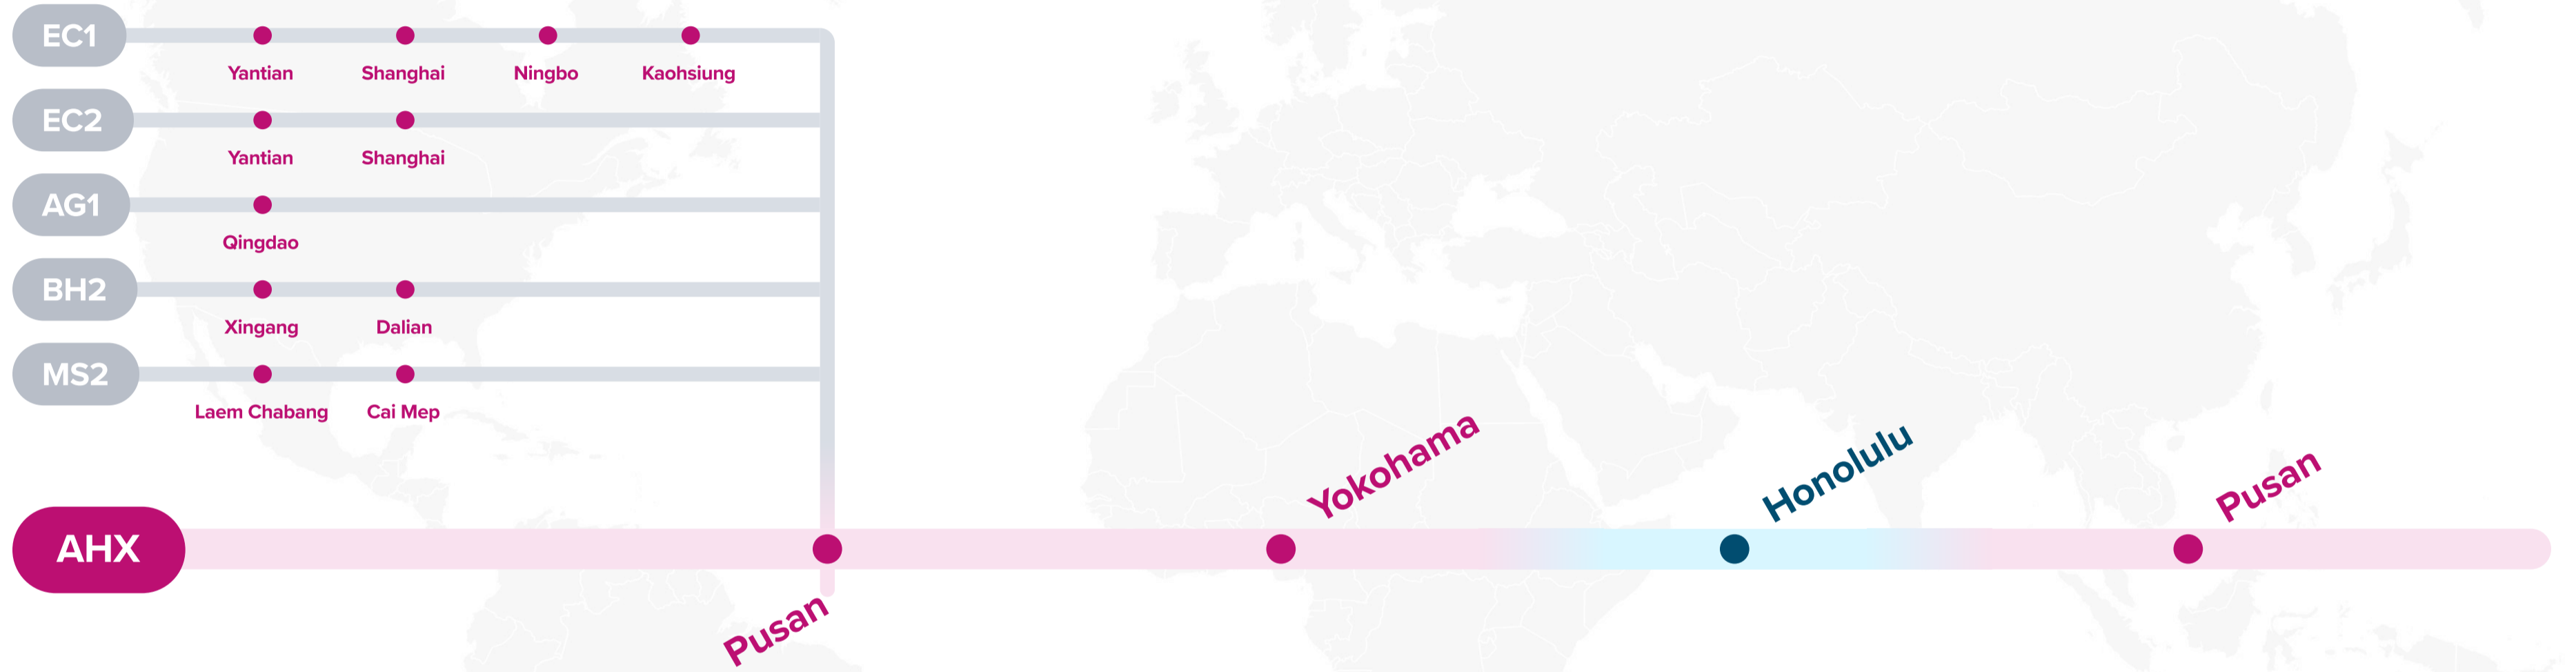

Transit Time

E/B	LAX	OAK	W/B	TAO	NGB
TAO	18	24	LAX	19	22
NGB	14	20	OAK	15	18

EASTBOUND →
WESTBOUND ←

Service Features

- A unique service to cater to the needs in Hawaii

Port Rotation

(Terminals are subject to change)

ORIGIN	CODE	ETA	ETD	TERMINAL
PUSAN	PUS	TUE	TUE	HANJIN BUSAN NEWPORT COMPANY
YOKOHAMA	YOK	THU	FRI	MINAMI HONMOKU MC1 2 3
HONOLULU	HNL	THU	SUN	PIER 1 TERMINAL
PUSAN	PUS	TUE	TUE	HANJIN BUSAN NEWPORT COMPANY

Transit Time

E/B	HNL	W/B	PUS	YOK
PUS	16	HNL	23	25
YOK	13			

Asia – Pacific Southwest Service

AHX: Asia Hawaii Express

EC1: US East Coast 1

EC2: US East Coast 2

AG1: Asia Gulf Express 1

BH2: Bohai Express 2