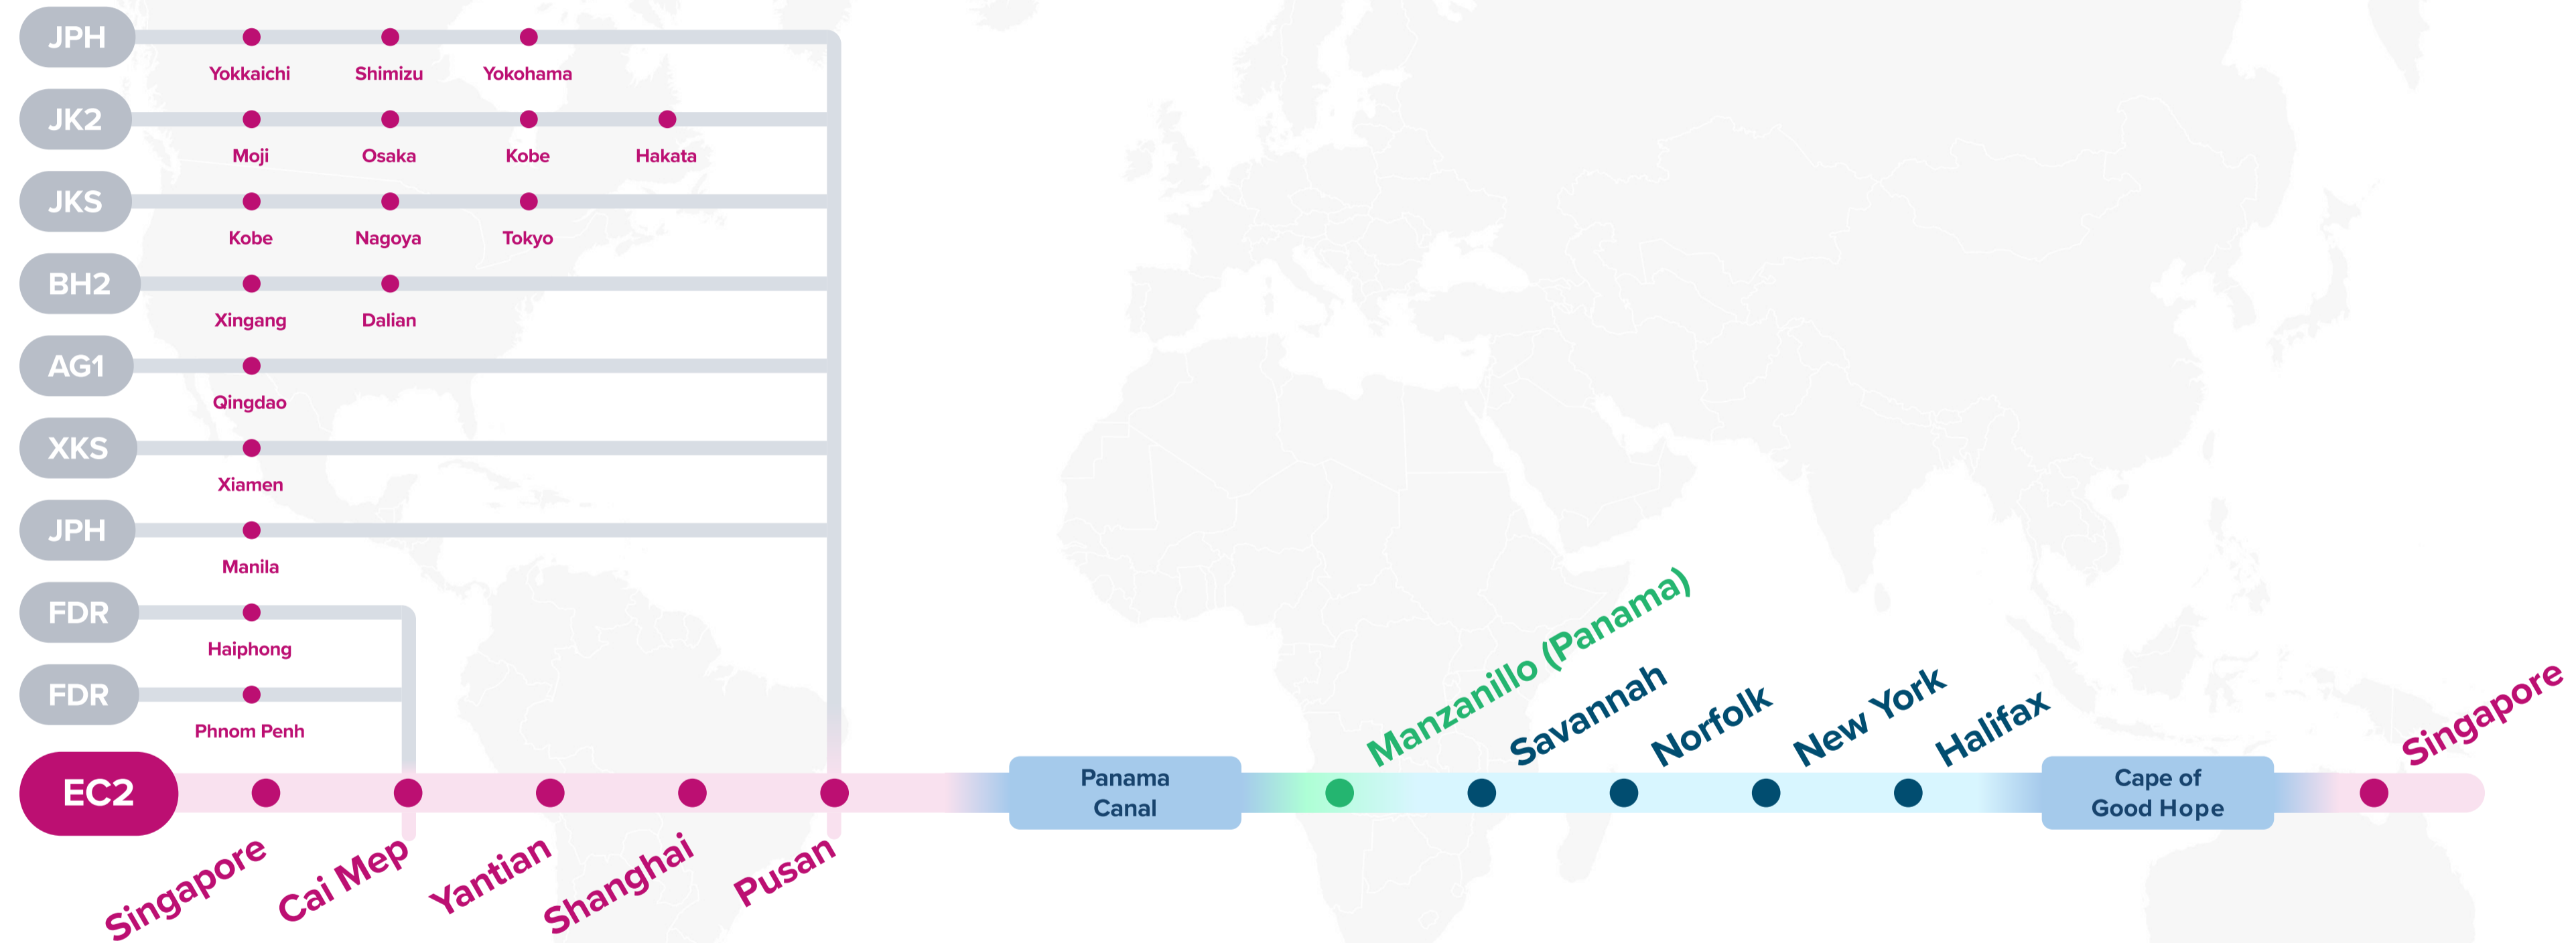

EC1: US East Coast 1

JPH: Japan Philippines

JK2: Japan Korea Express 2

JKS: Japan Korea Shuttle

BH2: Bohai Express 2

AG1: Asia Gulf Express 1

XKS: Xiamen Kaohsiung Shuttle

Service Features

- Service connecting Southeast Asia, China and South Korea to the US East Coast.

Port Rotation

(Terminals are subject to change)

ORIGIN	CODE	ETA	ETD	TERMINAL
SINGAPORE	SIN	SUN	MON	PSA SINGAPORE
CAI MEP	CMP	WED	THU	TAN CANG CAI MEP INTERNATIONAL TERMINAL (TCIT)
YANTIAN	YTN	MON	TUE	YANTIAN INTERNATIONAL CONTAINER TERMINAL (YICT)
SHANGHAI	SHA	THU	FRI	SIPG YANGSHAN PHASE IV
PUSAN	PUS	MON	TUE	HMM PSA NEW-PORT TERMINAL (HPNT)
MANZANILLO, PA	MIT	WED	FRI	SSA MARINE MIT
SAVANNAH	SAV	TUE	SUN	GARDEN CITY TERMINAL (GCT)
NORFOLK	ORF	TUE	THU	NORFOLK INTERNATIONAL TERMINAL (NIT)
NEW YORK	NYC	FRI	SUN	PORT LIBERTY BAYONNE
HALIFAX	HAL	TUE	TUE	PSA ATLANTIC HUB
SINGAPORE	SIN	SUN	MON	PSA SINGAPORE

Asia – East Coast North America Service (via CoGH)

EC2: US East Coast 2

JPH: Japan Philippines

FDR: Feeder

JK2: Japan Korea Express 2

JKS: Japan Korea Shuttle

BH2: Bohai Express 2

AG1: Asia Gulf Express 1

FDR: Feeder

Service Features

- Service connecting India to the US East Coast.
- Direct service between Jebel Ali and US East Coast.

Port Rotation

(Terminals are subject to change)

ORIGIN	CODE	ETA	ETD	TERMINAL
JEBEL ALI	JEA	WED	THU	DP WORLD JEBEL ALI TERMINAL 3
NHAVA SHEVA	NSA	MON	TUE	GATEWAY TERMINAL INDIA (GTI)
MUNDRA	MUN	WED	THU	ADANI PORTS AND SEZ
COLOMBO	CMB	MON	TUE	COLOMBO INTERNATIONAL CONTAINER TERMINAL (CICT)
NEW YORK	NYC	WED	THU	APM TERMINALS NEWARK
NORFOLK	ORF	FRI	SUN	NORFOLK INTERNATIONAL TERMINALS (NIT)
SAVANNAH	SAV	MON	WED	GARDEN CITY TERMINAL
JACKSONVILLE	JAX	THU	THU	JACKSONVILLE SSA
CHARLESTON	CHS	SAT	SUN	WANDO WELCH TERMINAL (WWT)
JEBEL ALI	JEA	WED	THU	DP WORLD JEBEL ALI TERMINAL 3