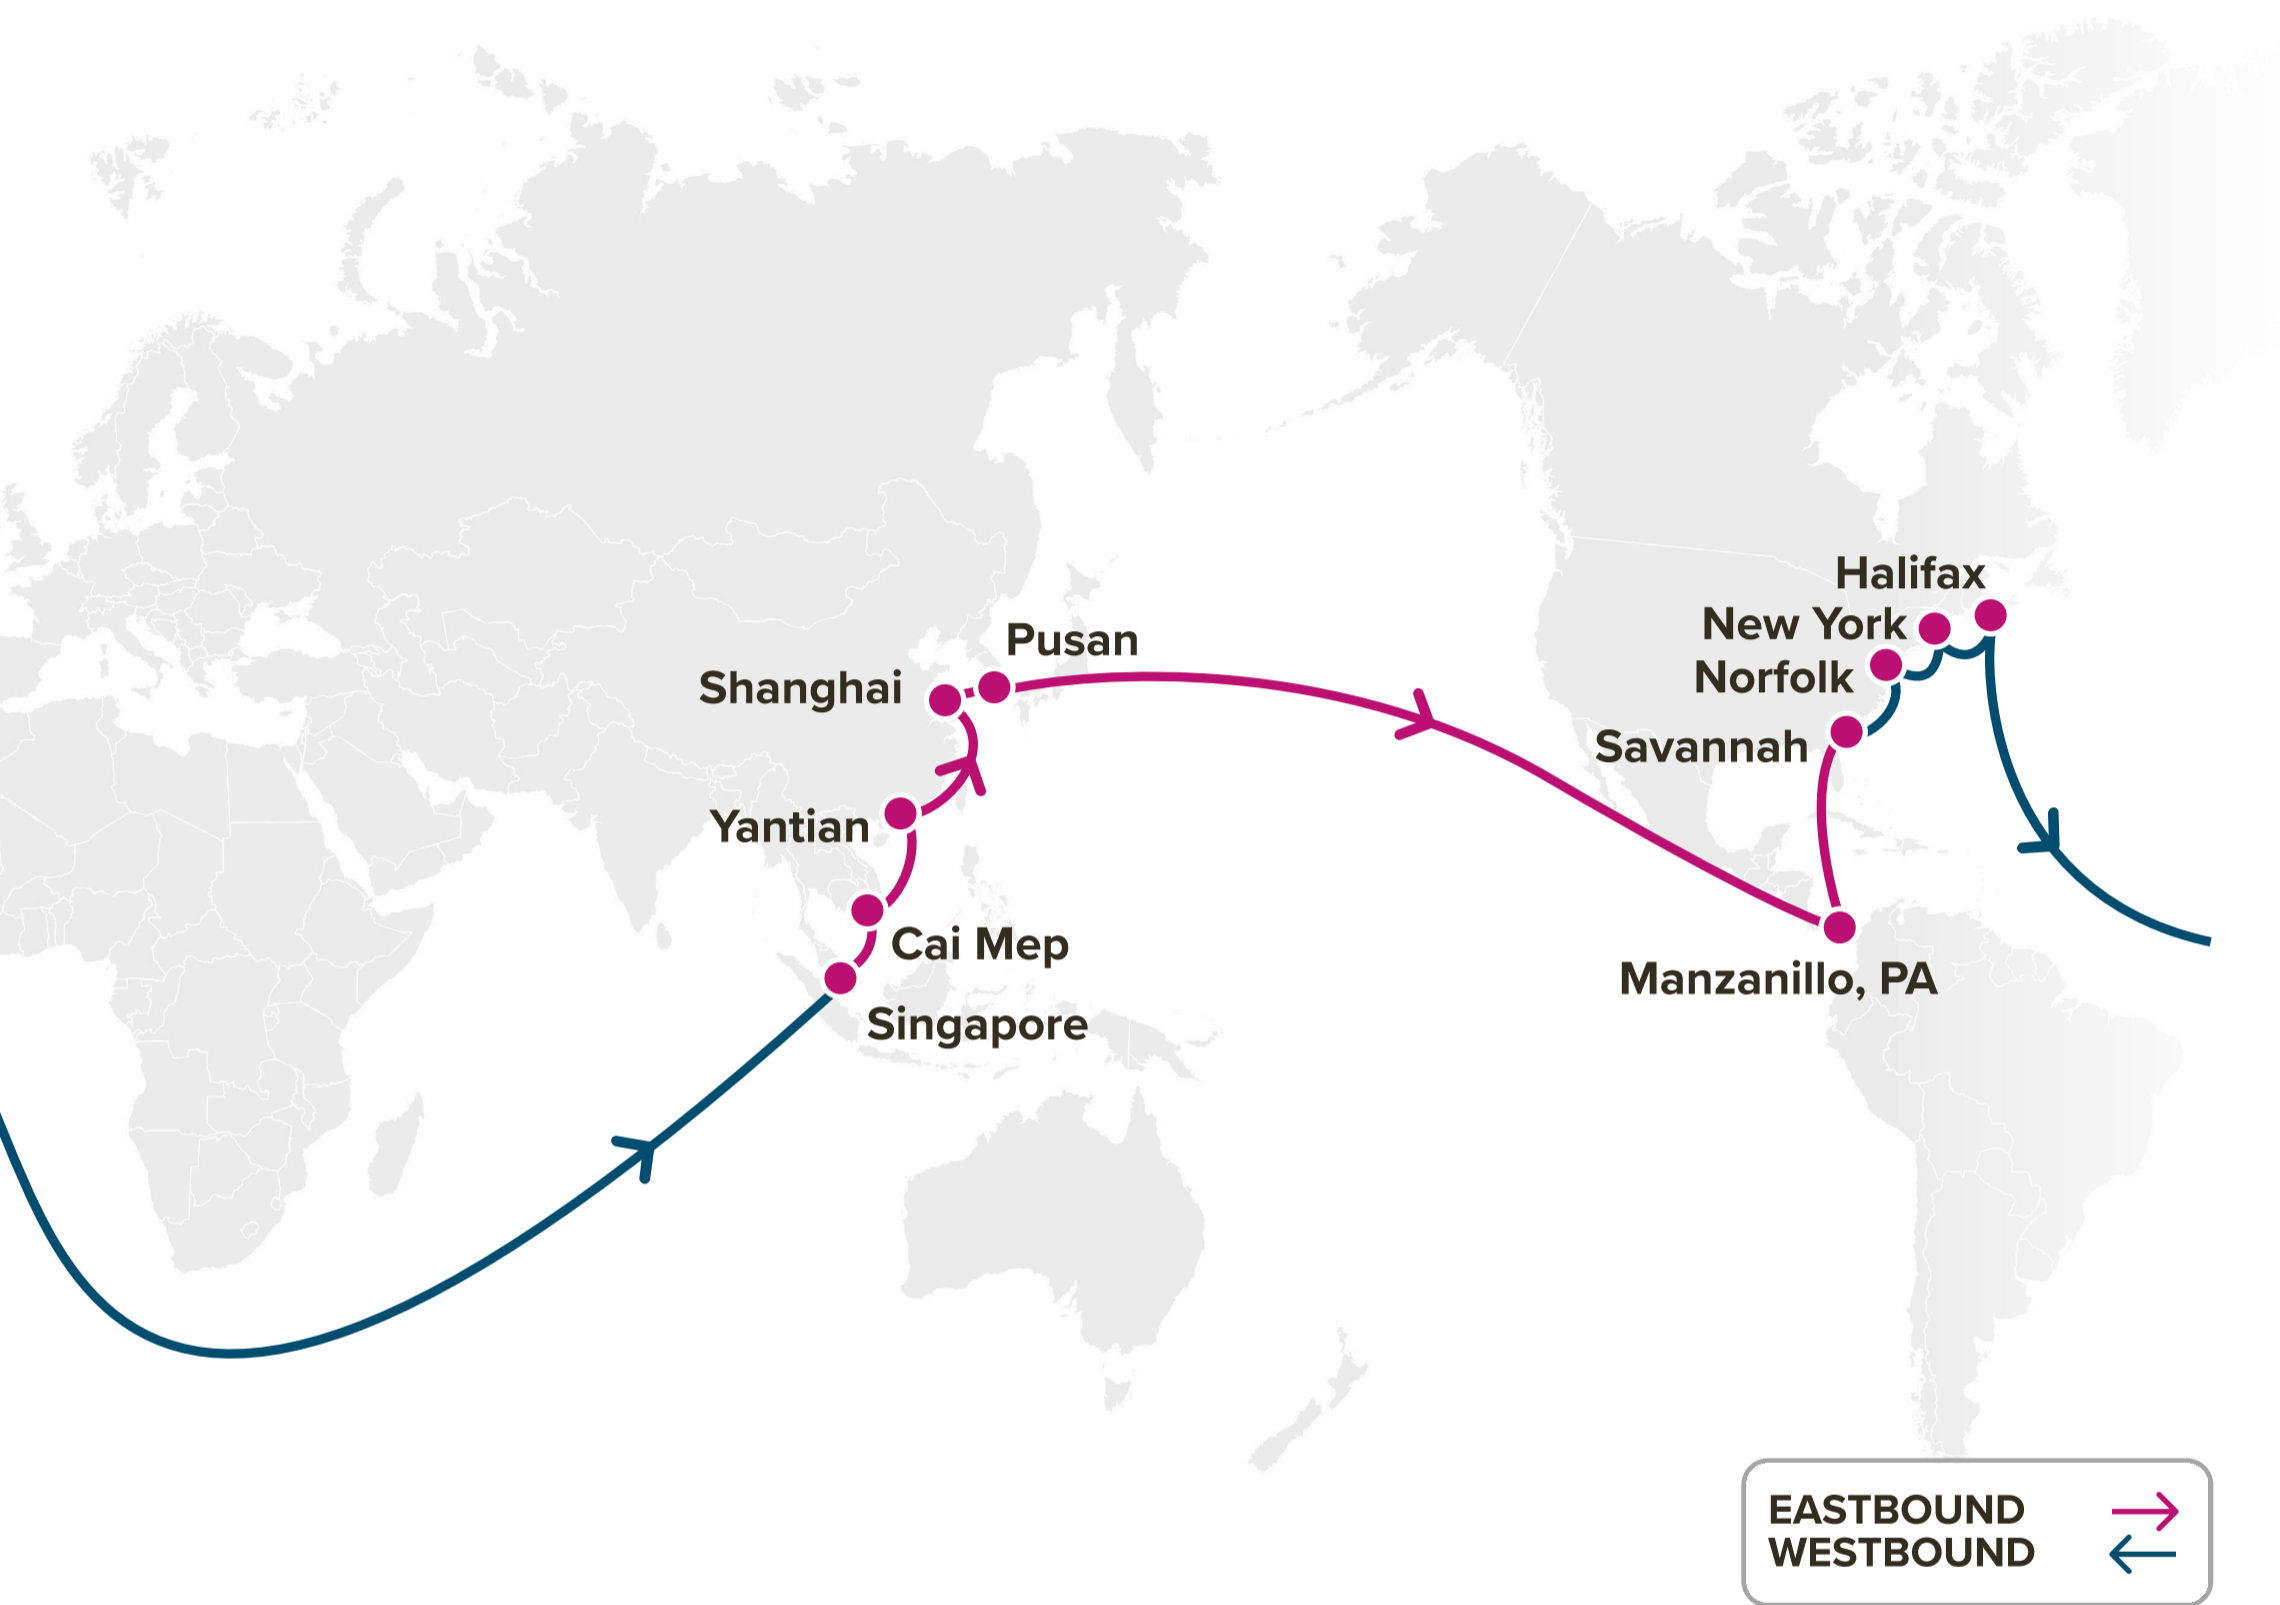

Transit Time

E/B	NYC	SAV	CHS	W/B	KHH	YTN	SHA	NGB	PUS
KHH	37	42	44	NYC	37	39	42	45	48
YTN	35	40	42	SAV	33	35	38	41	44
SHA	31	36	38	CHS	31	33	36	39	42
NGB	29	34	36	ROD	25	27	30	33	36
PUS	25	30	32						

Asia – East Coast North America Service (via CoGH)

EC1: US East Coast 1

JPH: Japan Philippines

JK2: Japan Korea Express 2

JKS: Japan Korea Shuttle

BH2: Bohai Express 2

AG1: Asia Gulf Express 1

XKS: Xiamen Kaohsiung Shuttle

Service Features

- Service connecting Southeast Asia, China and South Korea to the US East Coast.

Port Rotation

(Terminals are subject to change)

ORIGIN	CODE	ETA	ETD	TERMINAL
SINGAPORE	SIN	SUN	MON	PSA SINGAPORE
CAI MEP	CMP	WED	THU	TAN CANG CAI MEP INTERNATIONAL TERMINAL (TCIT)
YANTIAN	YTN	MON	TUE	YANTIAN INTERNATIONAL CONTAINER TERMINAL (YICT)
SHANGHAI	SHA	THU	FRI	SIPG YANGSHAN PHASE IV
PUSAN	PUS	MON	TUE	HMM PSA NEW-PORT TERMINAL (HPNT)
MANZANILLO, PA	MIT	WED	FRI	SSA MARINE MIT
SAVANNAH	SAV	TUE	SUN	GARDEN CITY TERMINAL (GCT)
NORFOLK	ORF	TUE	THU	NORFOLK INTERNATIONAL TERMINAL (NIT)
NEW YORK	NYC	FRI	SUN	PORT LIBERTY BAYONNE
HALIFAX	HAL	TUE	TUE	PSA ATLANTIC HUB
SINGAPORE	SIN	SUN	MON	PSA SINGAPORE