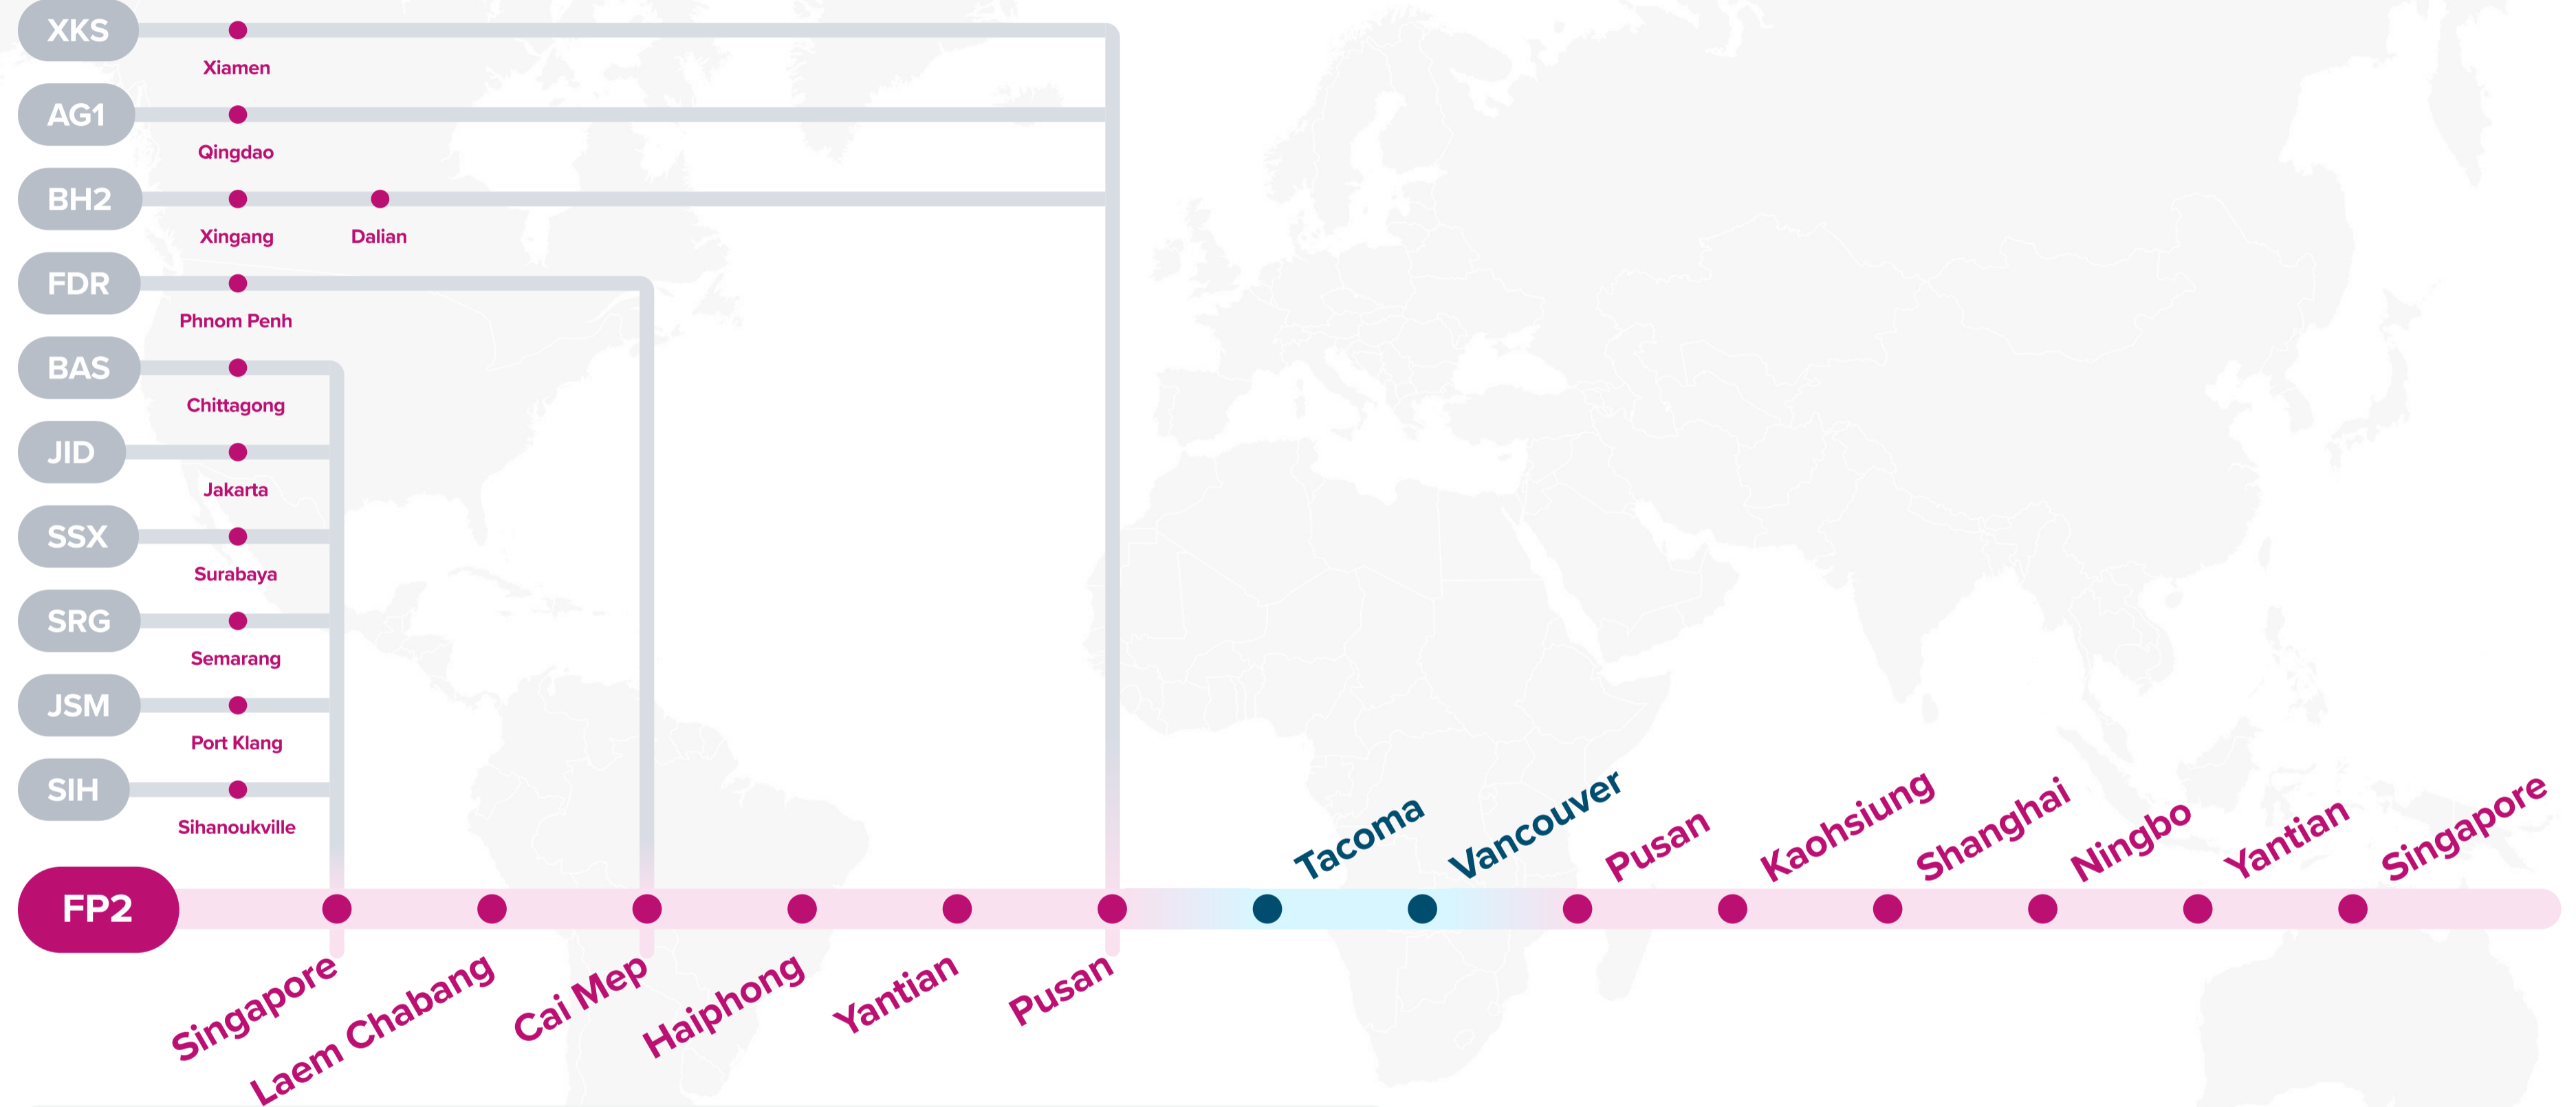

Asia – Pacific Northwest Service

FP2: Far East Pacific 2

XKS: Xiamen Kaohsiung Shuttle

FDR: Feeder

BAS: Bangladesh Singapore

AG1: Asia Gulf Express 1

JID: Japan Indonesia

BH2: Bohai Express 2

SSX: Surabaya Singapore Express

SRG: Semarang Service

JSM: Japan Straits Malaysia

SIH: Sihanoukville Service