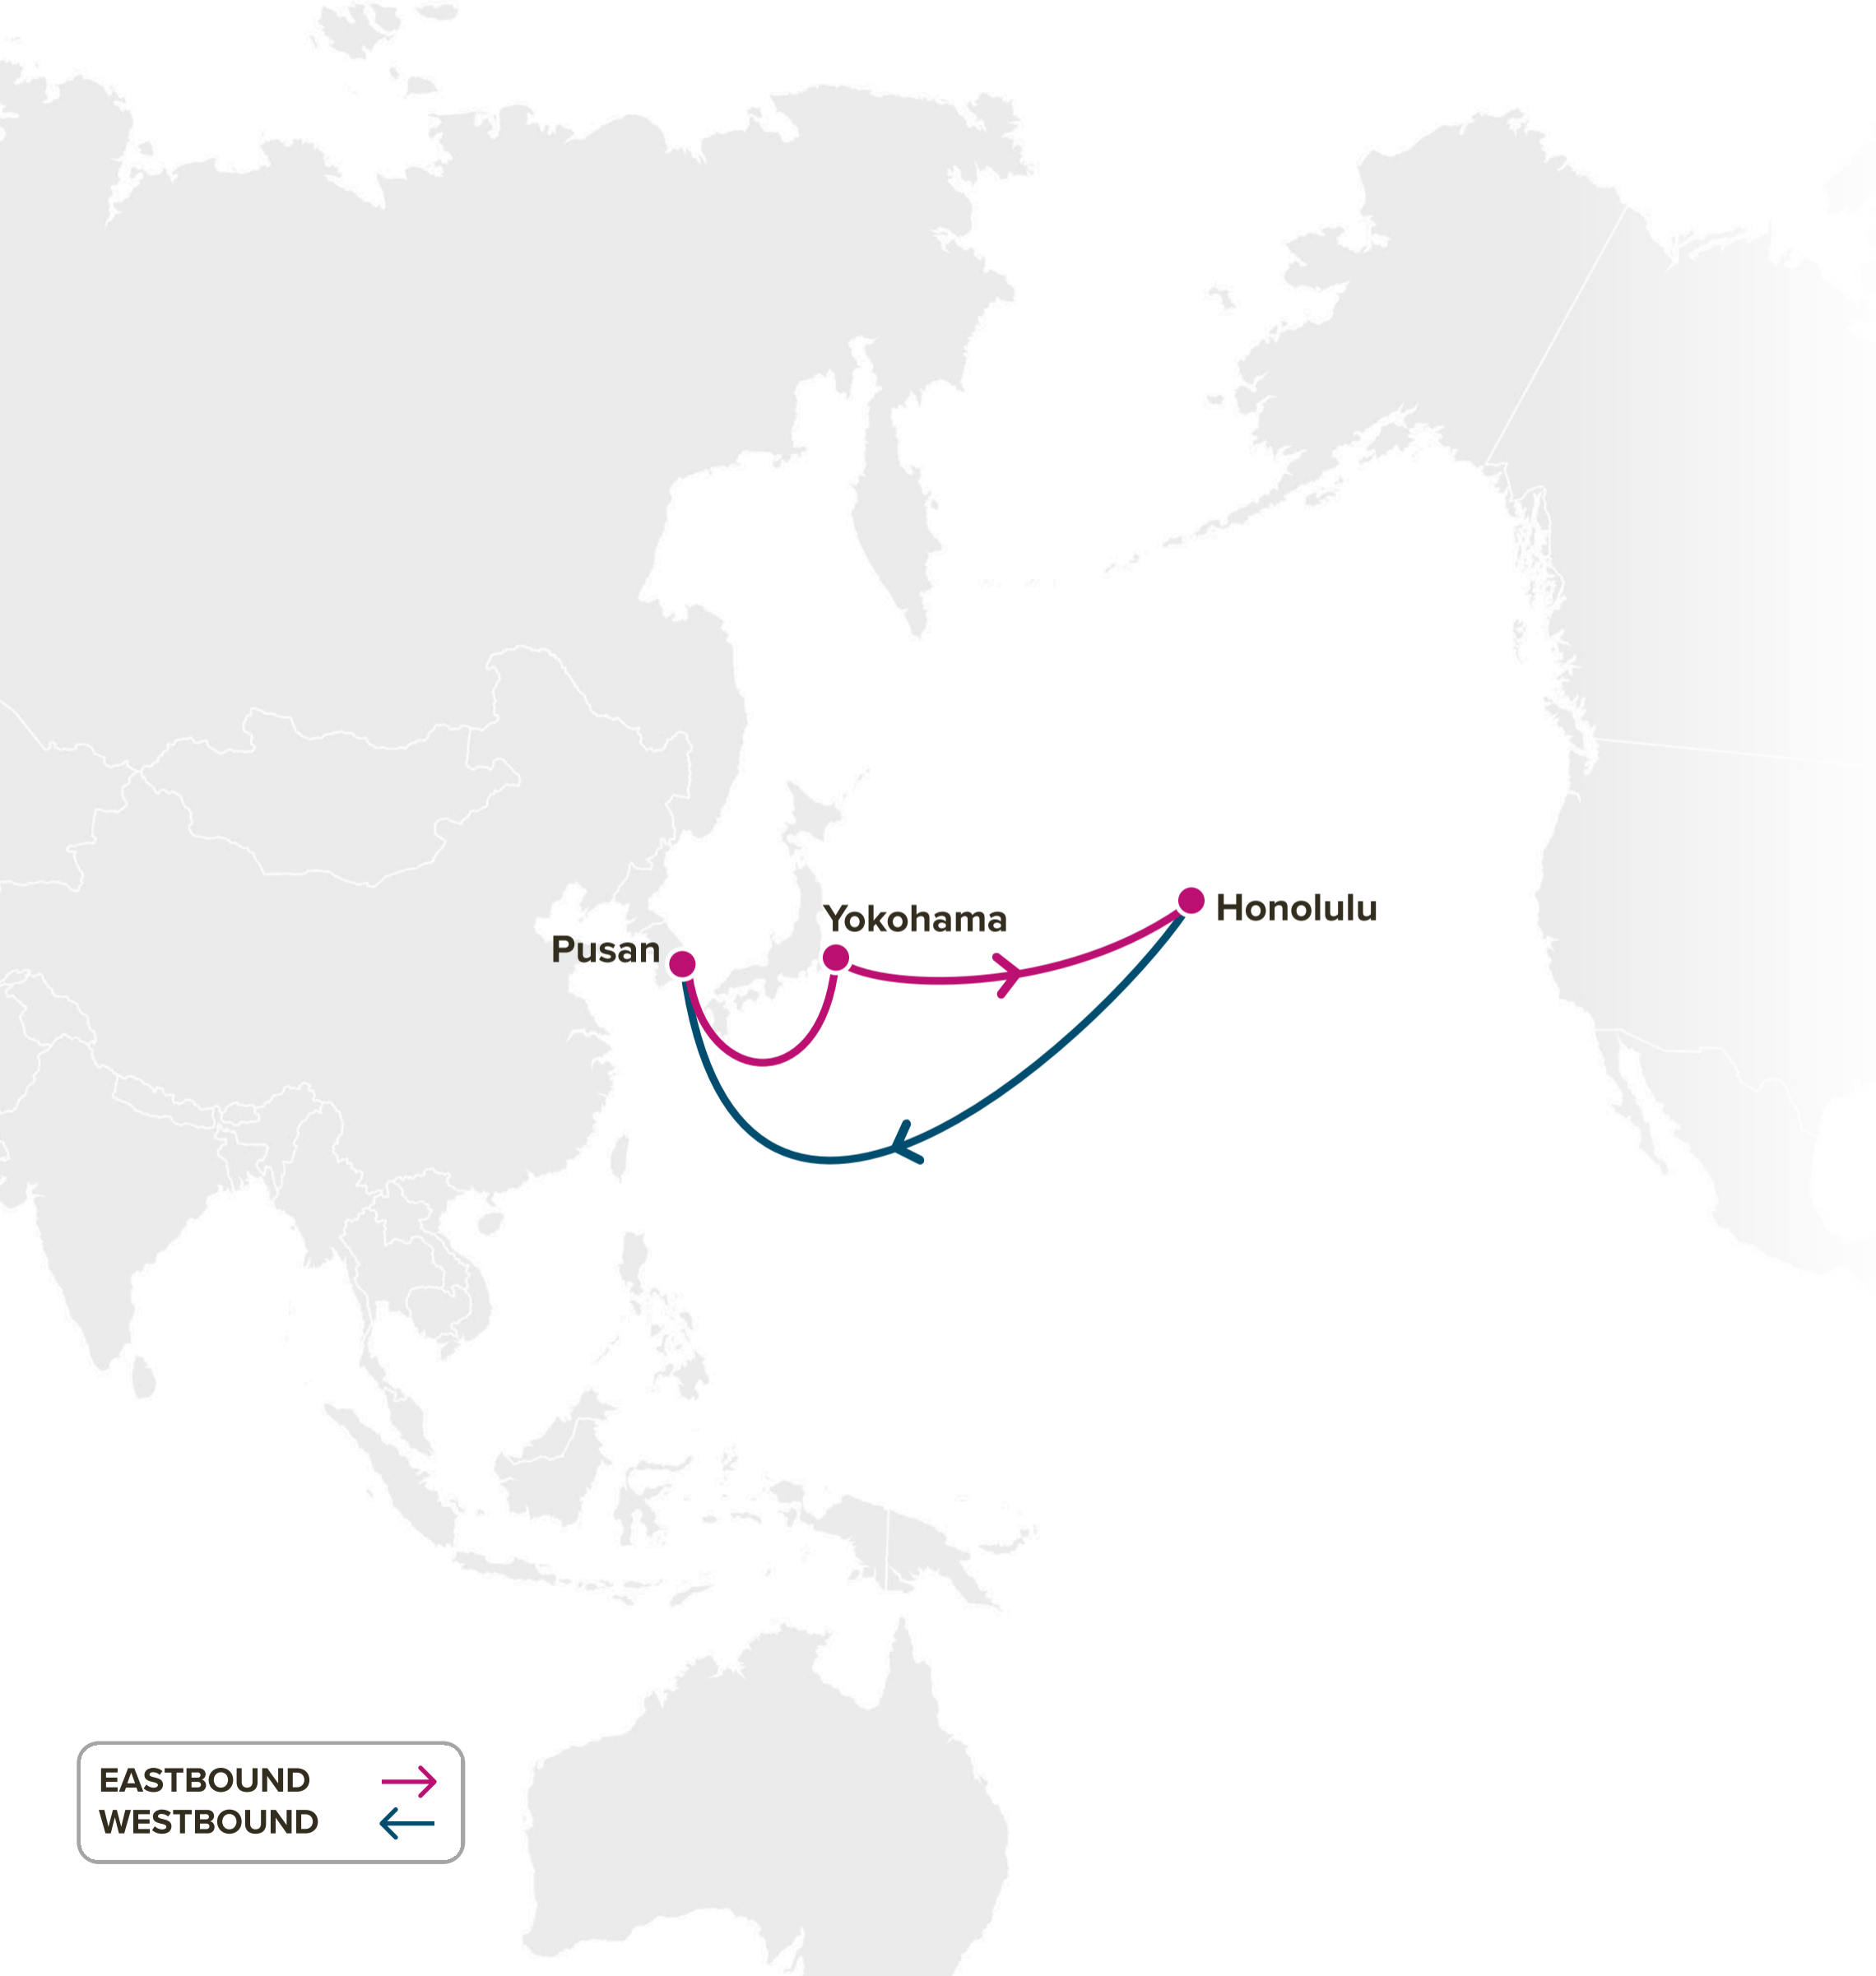

BH2: Bohai Express 2

JPH: Japan Philippines

EASTBOUND →
WESTBOUND ←

Service Features

Service connecting Vietnam and South China to the US West Coast.

Port Rotation

(Terminals are subject to change)

ORIGIN	CODE	ETA	ETD	TERMINAL
HAIPHONG	HPH	WED	THU	HAIPHONG INTERNATIONAL CONTAINER TERMINAL (HICT)
CAI MEP	CMP	SAT	SUN	TAN CANG CAI MEP INTERNATIONAL TERMINAL (TCIT)
SHEKOU	SHK	WED	THU	SHEKOU CONTAINER TERMINALS (SCT)
XIAMEN	XMN	FRI	FRI	XIAMEN INTERNATIONAL CONTAINER TERMINAL (XICT)
TAIPEI	TPE	SUN	SUN	TAIPEI PORT CONTAINER TERMINAL (TPCT)
LOS ANGELES	LAX	MON	SAT	YUSEN TERMINAL INTERNATIONAL (YTI)
OAKLAND	OAK	SUN	WED	OAKLAND INTERNATIONAL CONTAINER TERMINAL (OICT)
SHEKOU	SHK	SUN	MON	SHEKOU CONTAINER TERMINALS (SCT)
HAIPHONG	HPH	WED	THU	HAIPHONG INTERNATIONAL CONTAINER TERMINAL (HICT)

Transit Time

E/B	LAX	OAK	W/B	SHK	HPH	CMP	XMN	TPE
HPH	25	31	LAX	22	25	28	34	36
CMP	22	28	OAK	18	21	24	30	32
SHK	18	24						
XMN	17	23						
TPE	15	21						

EASTBOUND →
WESTBOUND ←

Service Features

☐ Direct service connecting Qingdao and Ningbo to the US West Coast.

Transit Time

E/B	LAX	OAK	W/B	TAO	NGB
TAO	18	24	LAX	19	22
NGB	14	20	OAK	15	18

EASTBOUND →
WESTBOUND ←

Service Features

- A unique service to cater to the needs in Hawaii

Port Rotation

(Terminals are subject to change)