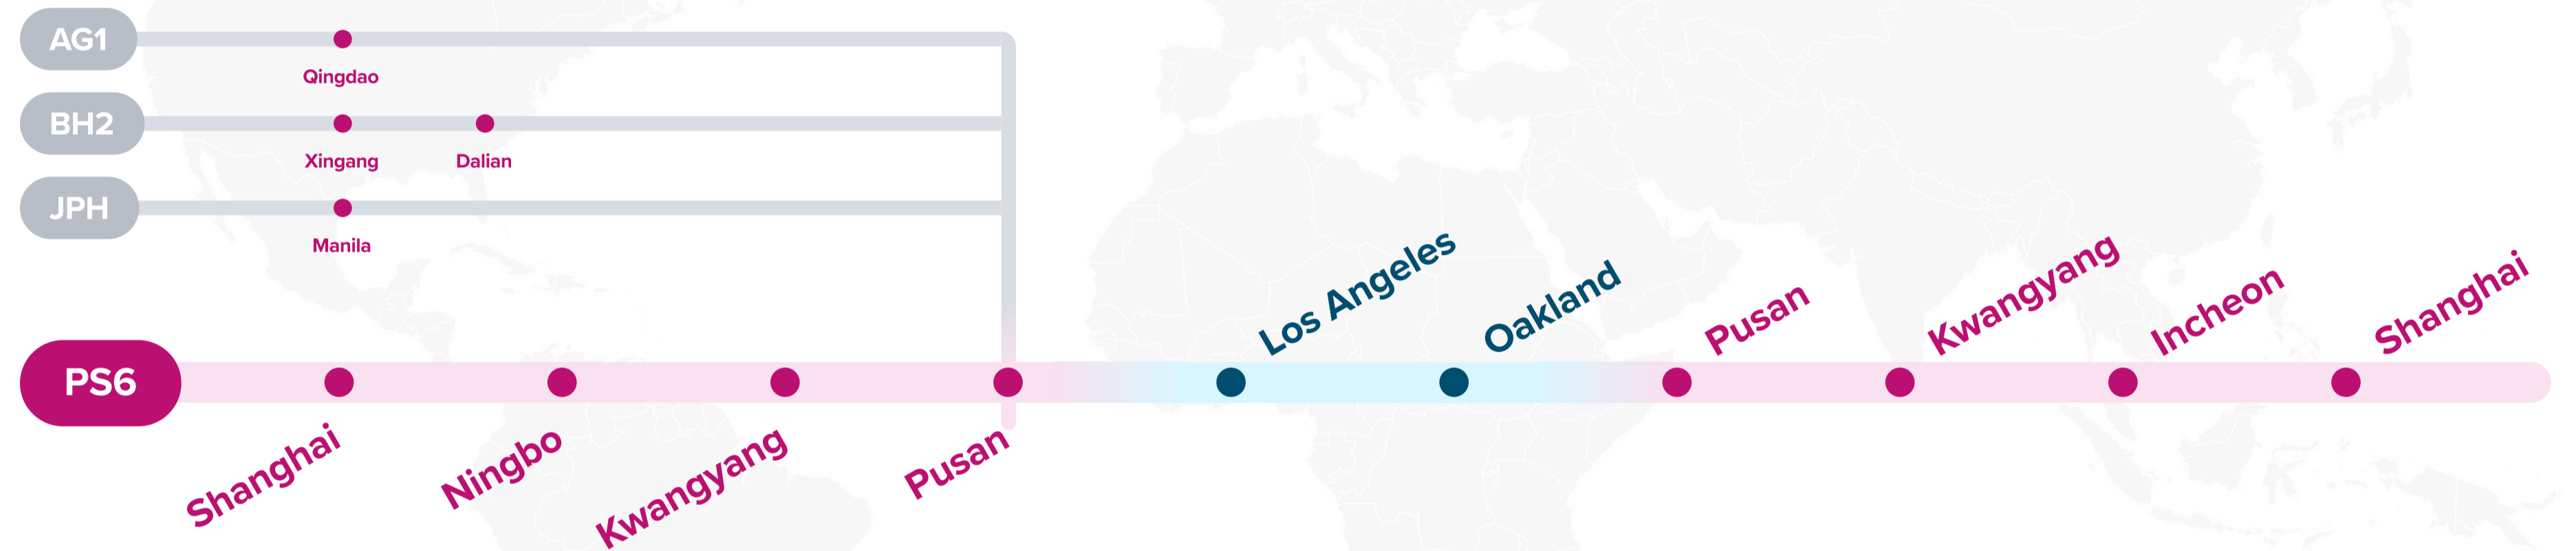

SSX: Surabaya Singapore Express

PG1/2: Pasir Gudang Express 1/2

SRG: Semarang Service

SIH: Sihanoukville Service

BAS: Bangladesh Singapore

EASTBOUND →
WESTBOUND ←

Service Features

Service connecting South Korea and Central China to the US West Coast.

Port Rotation

(Terminals are subject to change)

ORIGIN	CODE	ETA	ETD	TERMINAL
SHANGHAI	SHA	SUN	MON	SIPG YANGSHAN PHASE IV
NINGBO	NGB	TUE	WED	NINGBO BEILUN SECOND CONTAINER TERMINAL
KWANGYANG	KAN	FRI	SAT	KOREA INTERNATIONAL TERMINAL (KIT)
PUSAN	PUS	SAT	MON	HMM PSA NEW-PORT TERMINAL (HPNT)
LOS ANGELES	LAX	SAT	SAT	APM TERMINALS LA (MARINE)
OAKLAND	OAK	SUN	TUE	OAKLAND INTERNATIONAL CONTAINER TERMINAL (OICT)
PUSAN	PUS	MON	TUE	HMM PSA NEW-PORT TERMINAL (HPNT)
KWANGYANG	KAN	WED	THU	KOREA INTERNATIONAL TERMINAL (KIT)
INCHEON	ICN	FRI	SAT	SUN KWANG NEWPORT CONTAINER TERMINAL (SNCT)
SHANGHAI	SHA	SUN	MON	SIPG YANGSHAN PHASE IV

Transit Time

E/B	LAX	OAK	W/B	PUS	KAN	ICN	SHA	NGB
SHA	19	27	LAX	16	18	20	22	24
NGB	17	25	OAK	13	15	17	19	21
KAN	14	22						
PUS	12	20						

Asia – Pacific Southwest Service

PS6: Pacific South 6

AG1: Asia Gulf Express 1

FDR: Feeder

Service Features

- Service connecting India to the US East Coast.
- Direct service between Jebel Ali and US East Coast.

Port Rotation

(Terminals are subject to change)

ORIGIN	CODE	ETA	ETD	TERMINAL
JEBEL ALI	JEA	WED	THU	DP WORLD JEBEL ALI TERMINAL 3
NHAVA SHEVA	NSA	MON	TUE	GATEWAY TERMINAL INDIA (GTI)
MUNDRA	MUN	WED	THU	ADANI PORTS AND SEZ
COLOMBO	CMB	MON	TUE	COLOMBO INTERNATIONAL CONTAINER TERMINAL (CICT)
NEW YORK	NYC	WED	THU	APM TERMINALS NEWARK
NORFOLK	ORF	FRI	SUN	NORFOLK INTERNATIONAL TERMINALS (NIT)
SAVANNAH	SAV	MON	WED	GARDEN CITY TERMINAL
JACKSONVILLE	JAX	THU	THU	JACKSONVILLE SSA
CHARLESTON	CHS	SAT	SUN	WANDO WELCH TERMINAL (WWT)
JEBEL ALI	JEA	WED	THU	DP WORLD JEBEL ALI TERMINAL 3