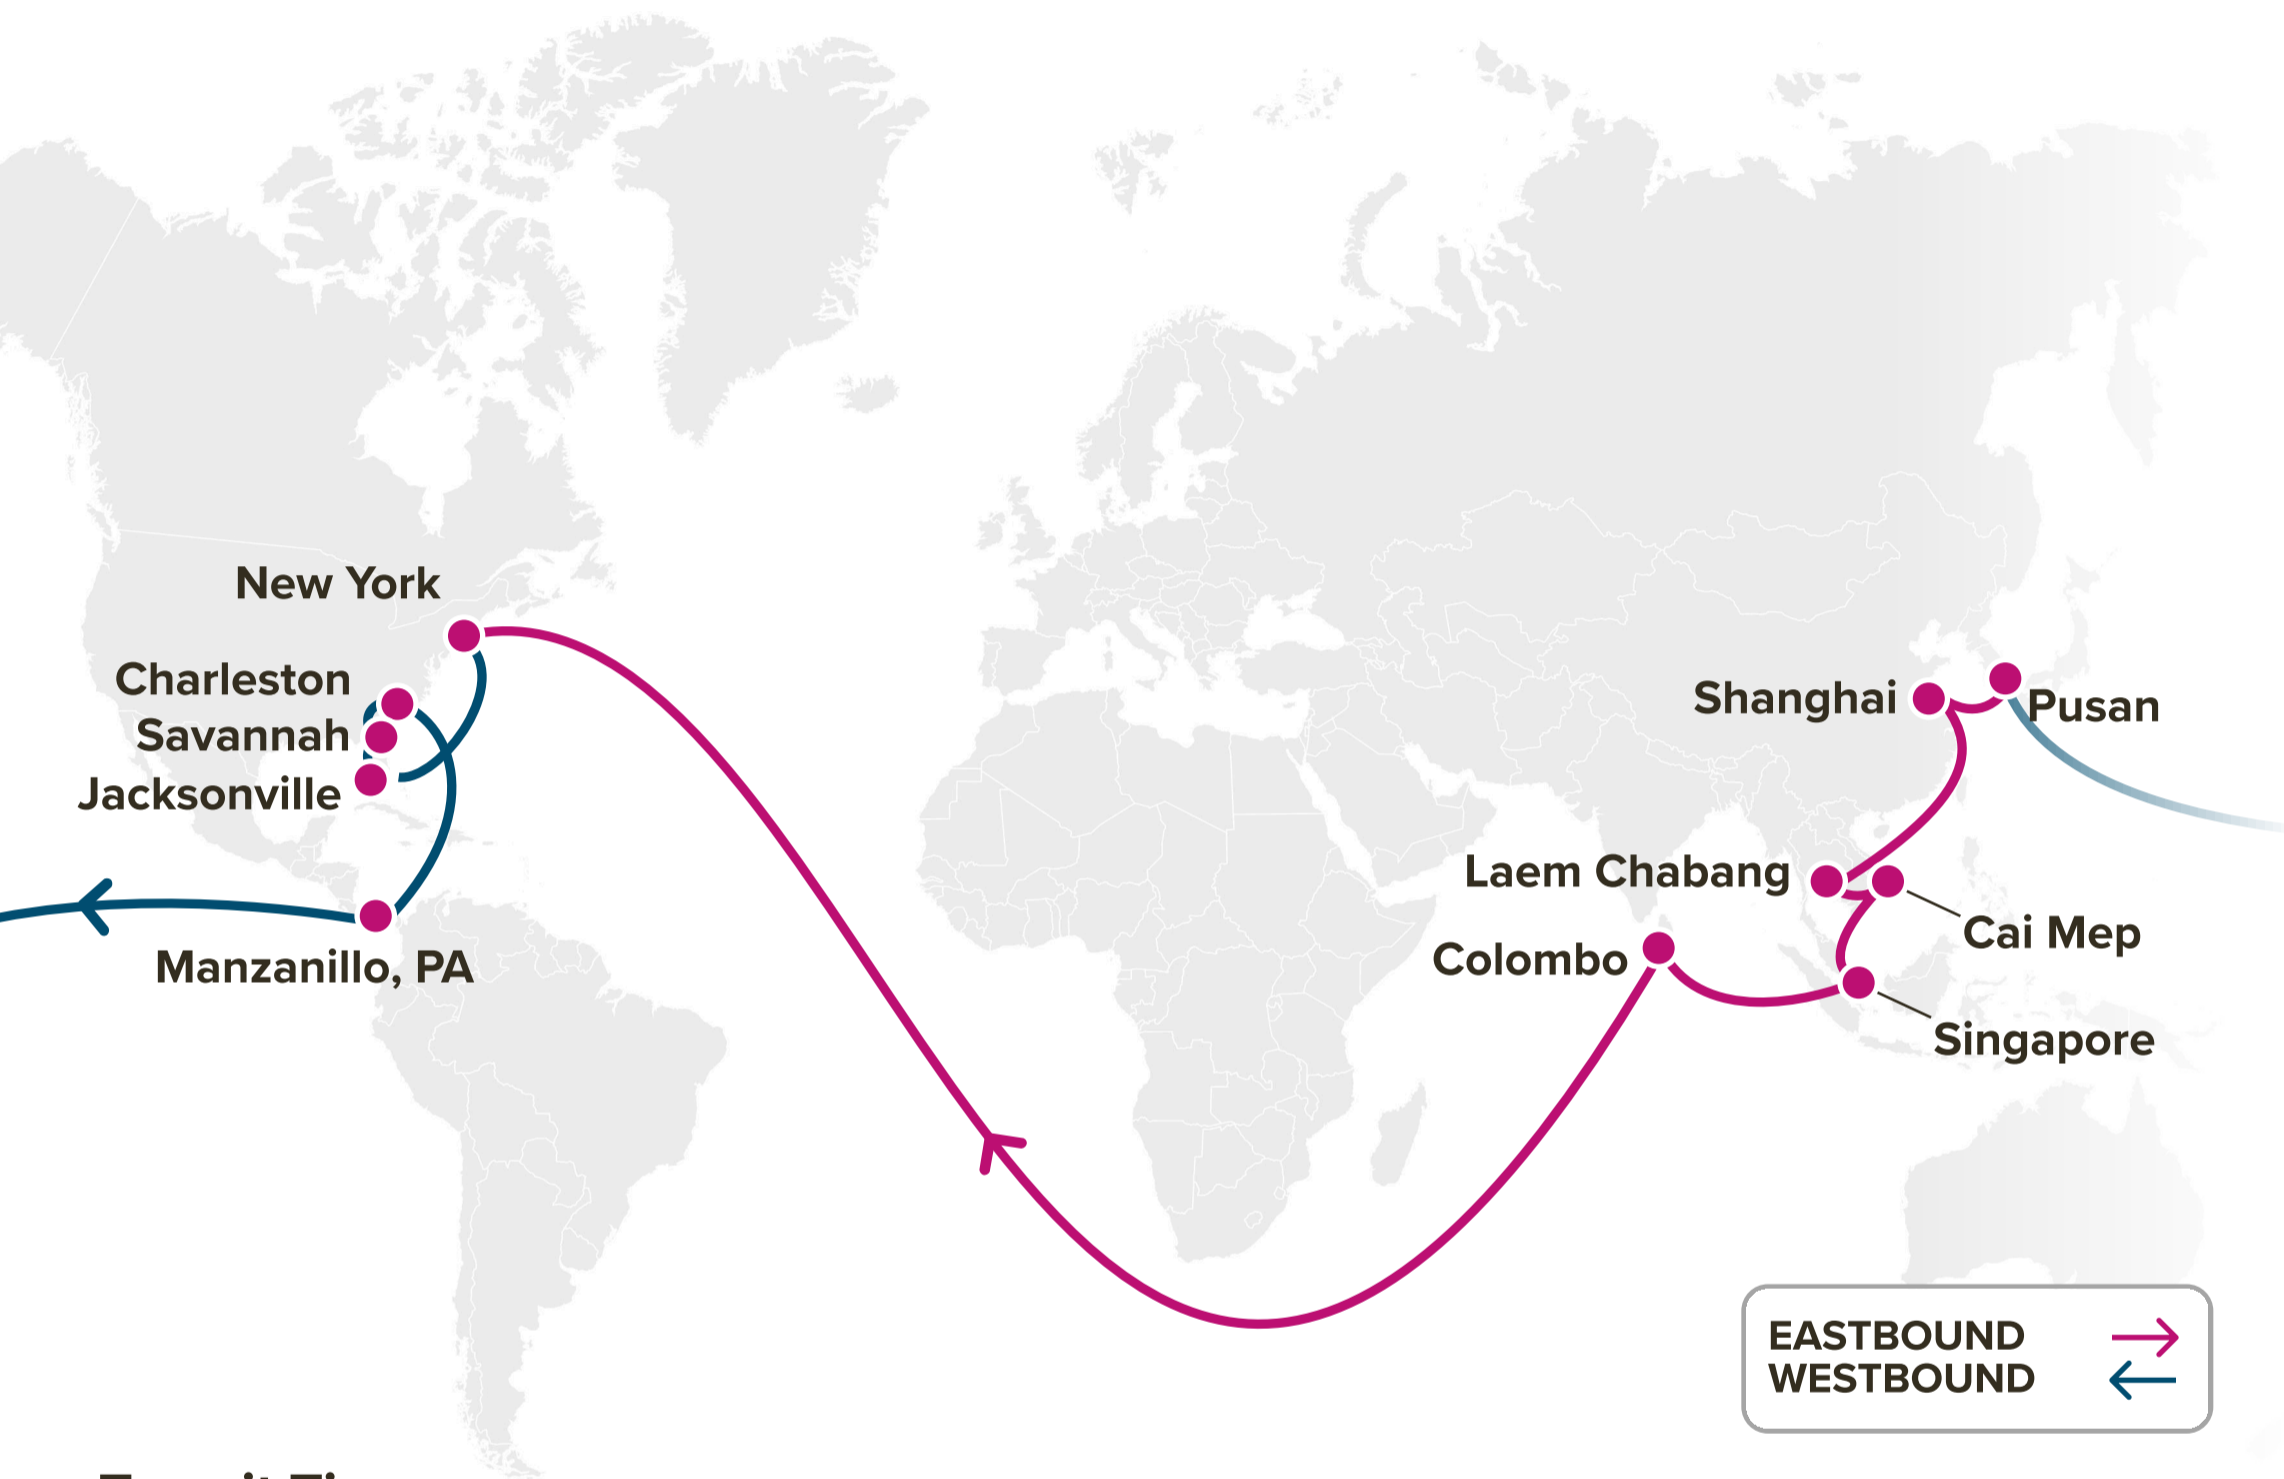

Asia – East Coast North America Service (via CoGH)

EC2: US East Coast 2

JPH: Japan Philippines

FDR: Feeder

JK2: Japan Korea Express 2

JKS: Japan Korea Shuttle

BH2: Bohai Express 2

AG1: Asia Gulf Express 1

XKS: Xiamen Kaohsiung Shuttle

Service Features

- Service connecting South Korea, China and Southeast Asia to the US East Coast.

Port Rotation

(Terminals are subject to change)

ORIGIN	CODE	ETA	ETD	TERMINAL
PUSAN	PUS	THU	THU	HMM PSA NEW-PORT TERMINAL (HPNT)
SHANGHAI	SHA	SAT	SUN	SIPG YANGSHAN PHASE IV
LAEM CHABANG	LCH	SAT	TUE	HUTCHISON LAEM CHABANG TERMINAL (HLT)
CAI MEP	CMP	THU	SAT	TAN CANG CAI MEP INTERNATIONAL TERMINAL (TCIT)
SINGAPORE	SIN	MON	WED	PSA SINGAPORE
COLOMBO	CMB	SUN	SUN	COLOMBO INTERNATIONAL CONTAINER TERMINAL (CICT)
NEW YORK	NYC	SUN	TUE	PORT LIBERTY BAYONNE
JACKSONVILLE	JAX	FRI	SUN	SSA JACKSONVILLE CONTAINER TERMINAL
SAVANNAH	SAV	MON	THU	GARDEN CITY TERMINAL (GCT)
CHARLESTON	CHS	FRI	SAT	WANDO WELCH TERMINAL (WWT)
MANZANILLO, PA	MIT	FRI	SUN	SSA MARINE MIT
PUSAN	PUS	THU	THU	HMM PSA NEW-PORT TERMINAL (HPNT)

FDR: Feeder

Service Features

- Service connecting India to the US East Coast.
- Direct service between Jebel Ali and US East Coast.

Port Rotation

(Terminals are subject to change)

ORIGIN	CODE	ETA	ETD	TERMINAL
JEBEL ALI	JEA	WED	THU	DP WORLD JEBEL ALI TERMINAL 3
NHAVA SHEVA	NSA	MON	TUE	GATEWAY TERMINAL INDIA (GTI)
MUNDRA	MUN	WED	THU	ADANI PORTS AND SEZ
COLOMBO	CMB	MON	TUE	COLOMBO INTERNATIONAL CONTAINER TERMINAL (CICT)
NEW YORK	NYC	WED	THU	APM TERMINALS NEWARK
NORFOLK	ORF	FRI	SUN	NORFOLK INTERNATIONAL TERMINALS (NIT)
SAVANNAH	SAV	MON	WED	GARDEN CITY TERMINAL
JACKSONVILLE	JAX	THU	THU	JACKSONVILLE SSA
CHARLESTON	CHS	SAT	SUN	WANDO WELCH TERMINAL (WWT)
JEBEL ALI	JEA	WED	THU	DP WORLD JEBEL ALI TERMINAL 3