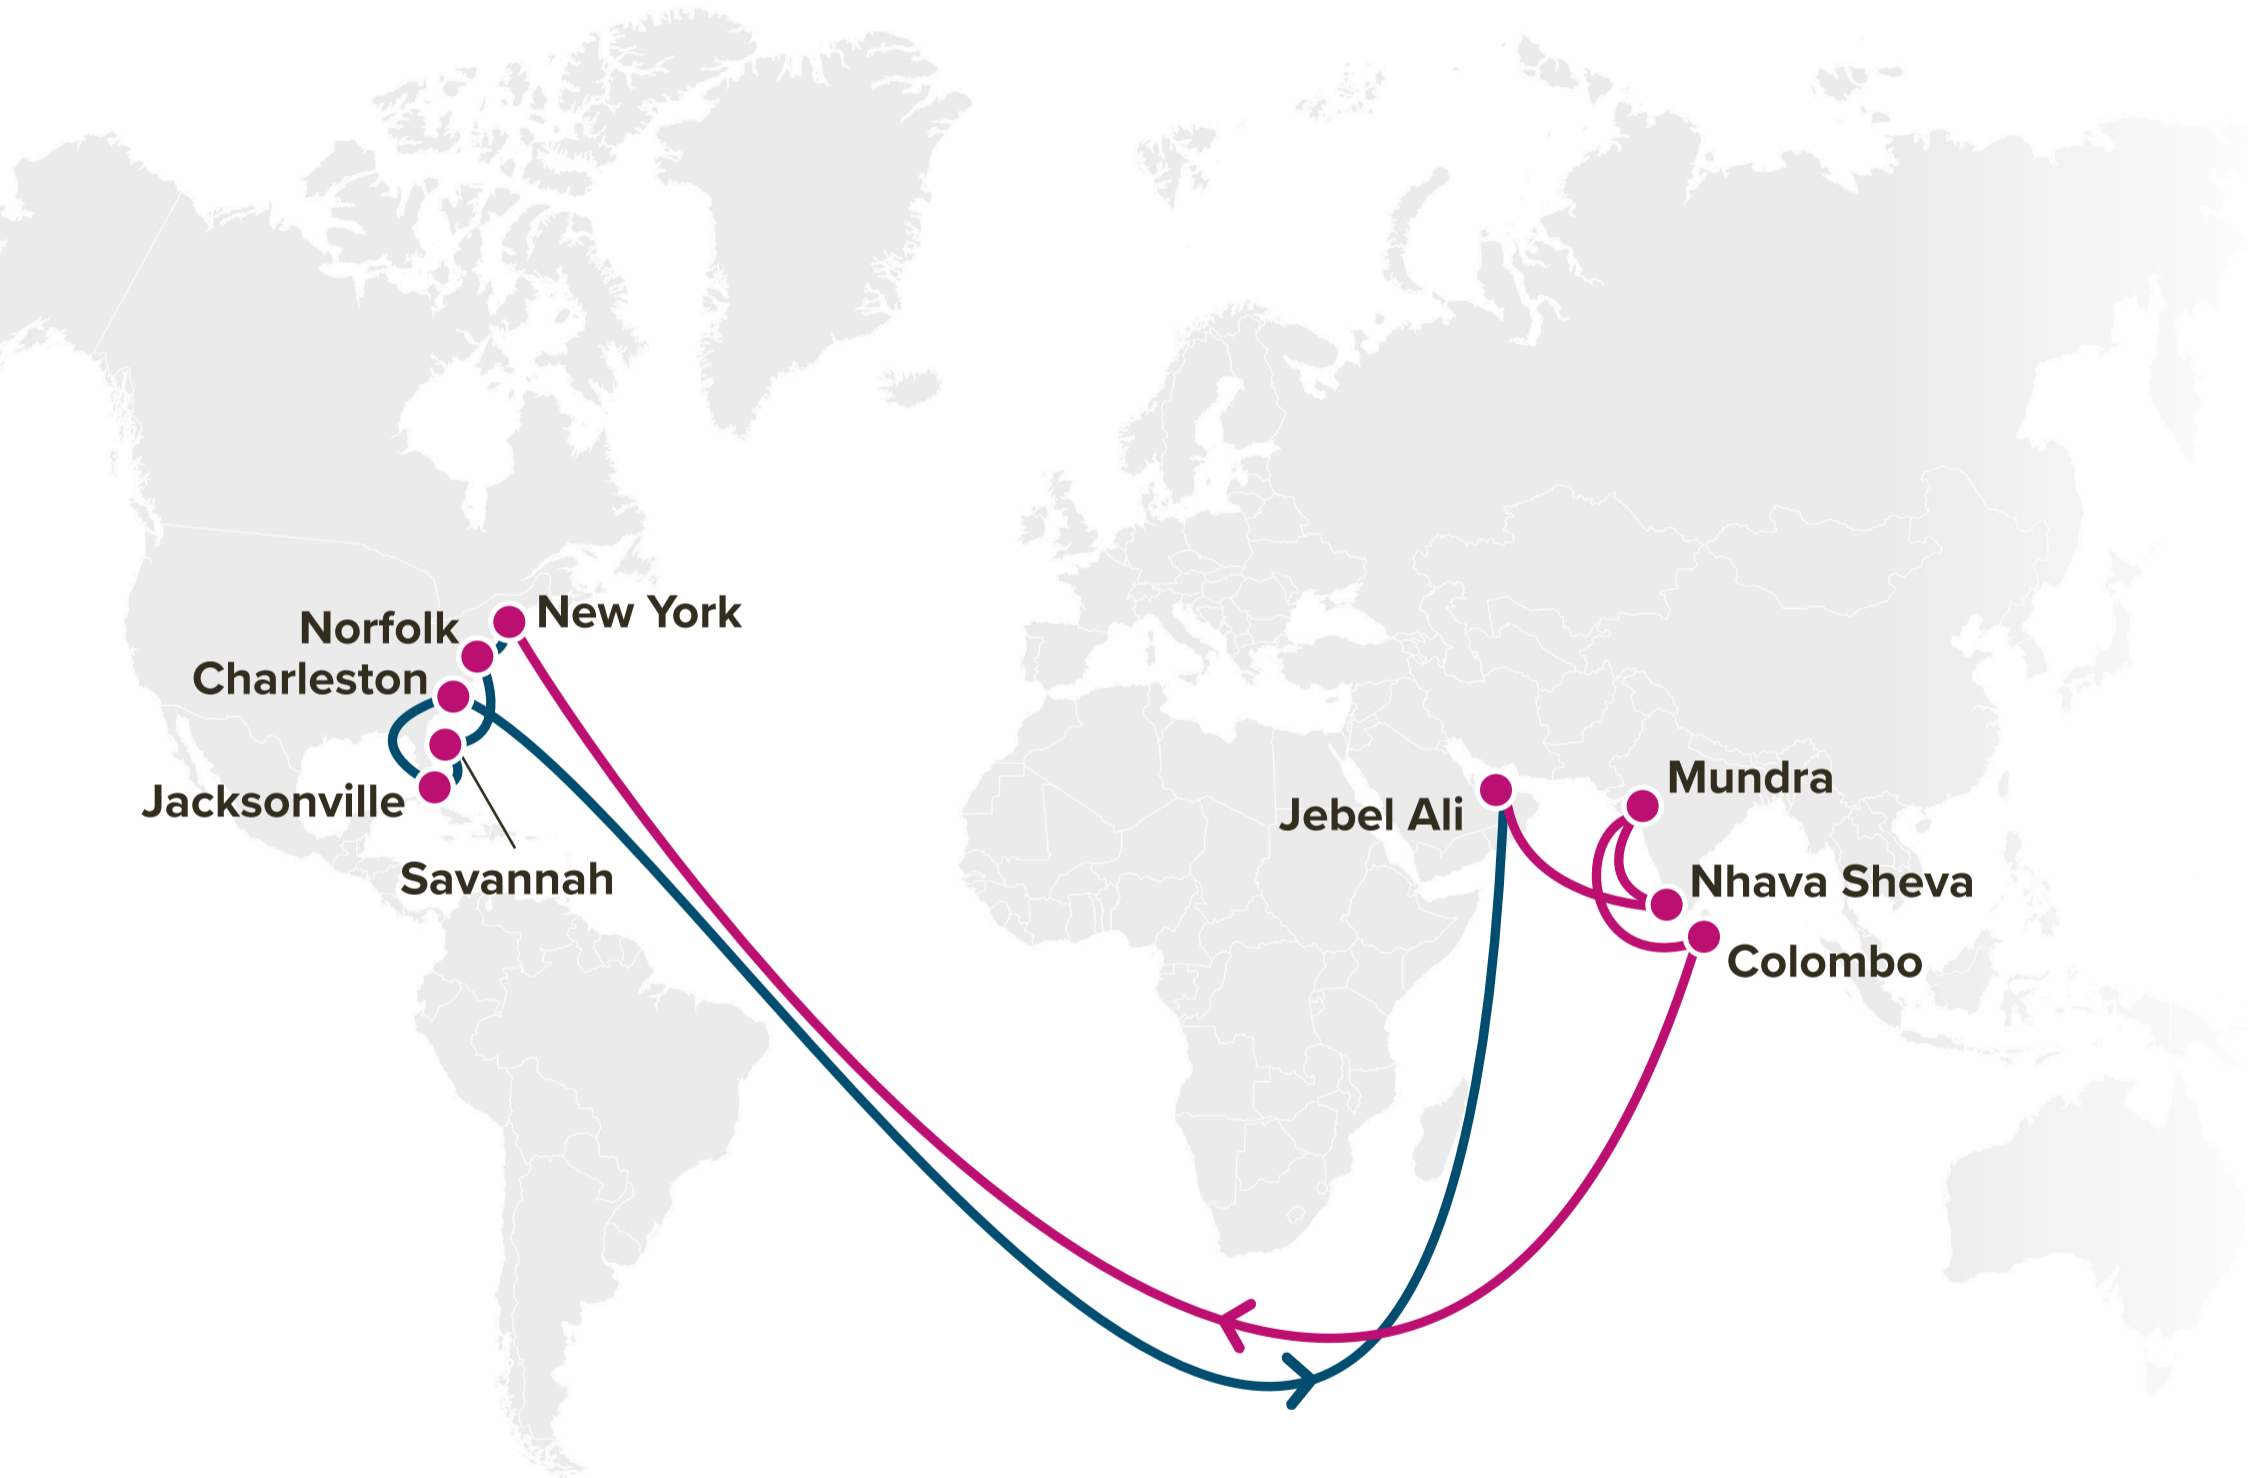

EC4: US East Coast 4

JPH: Japan Philippines

JK2: Japan Korea Express 2

JKS: Japan Korea Shuttle

BH2: Bohai Express 2

AG1: Asia Gulf Express 1

XKS: Xiamen Kaohsiung Shuttle

MS2: Mediterranean Pacific South 2

FDR: Feeder

Service Features

- Service connecting India to the US East Coast.
- Direct service between Jebel Ali and US East Coast.

Port Rotation

(Terminals are subject to change)

ORIGIN	CODE	ETA	ETD	TERMINAL
JEBEL ALI	JEA	WED	THU	DP WORLD JEBEL ALI TERMINAL 3
NHAVA SHEVA	NSA	MON	TUE	GATEWAY TERMINAL INDIA (GTI)
MUNDRA	MUN	WED	THU	ADANI PORTS AND SEZ
COLOMBO	CMB	MON	TUE	COLOMBO INTERNATIONAL CONTAINER TERMINAL (CICT)
NEW YORK	NYC	WED	THU	APM TERMINALS NEWARK
NORFOLK	ORF	FRI	SUN	NORFOLK INTERNATIONAL TERMINALS (NIT)
SAVANNAH	SAV	MON	WED	GARDEN CITY TERMINAL
JACKSONVILLE	JAX	THU	THU	JACKSONVILLE SSA
CHARLESTON	CHS	SAT	SUN	WANDO WELCH TERMINAL (WWT)
JEBEL ALI	JEA	WED	THU	DP WORLD JEBEL ALI TERMINAL 3

Your Number **ONE** Shipping Partner

● Connecting the
East and the West

Ocean Network Express Pte. Ltd.
7 Straits View, #16-01 Marina One East Tower, Singapore 018936
www.one-line.com