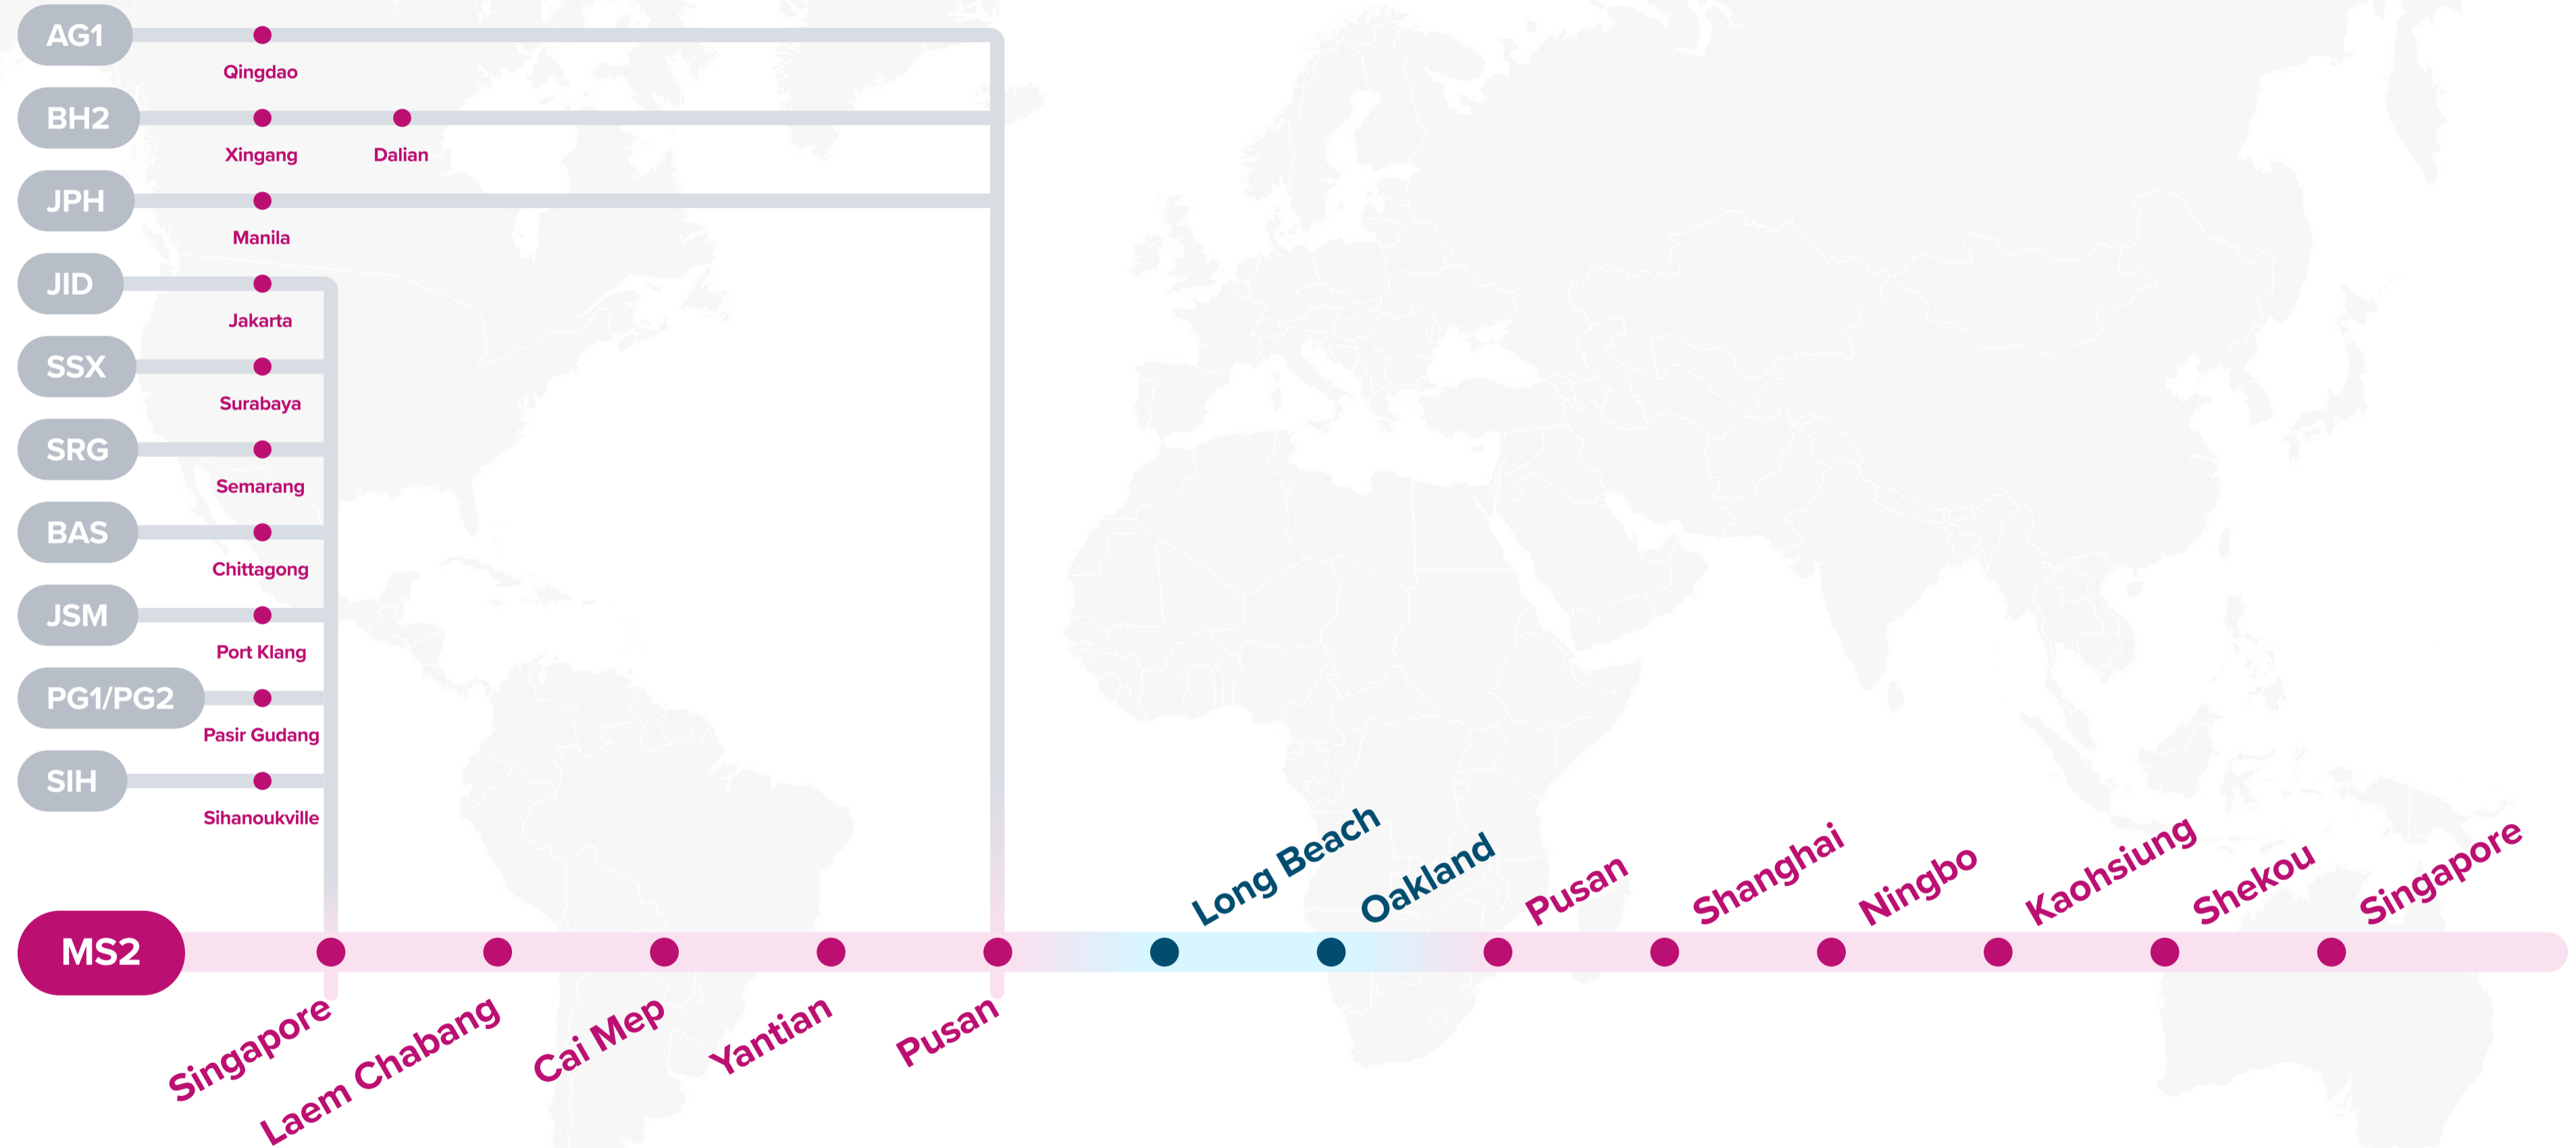

Asia – Pacific Southwest Service

MS2: Mediterranean Pacific South 2

AG1: Asia Gulf Express 1

BH2: Bohai Express 2

JPH: Japan Philippines

JID: Japan Indonesia

SSX: Surabaya Singapore Express

SRG: Semarang Service

BAS: Bangladesh Singapore

JSM: Japan Straits Malaysia

PG1/2: Pasir Gudang Express 1/2

SIH: Sihanoukville Service