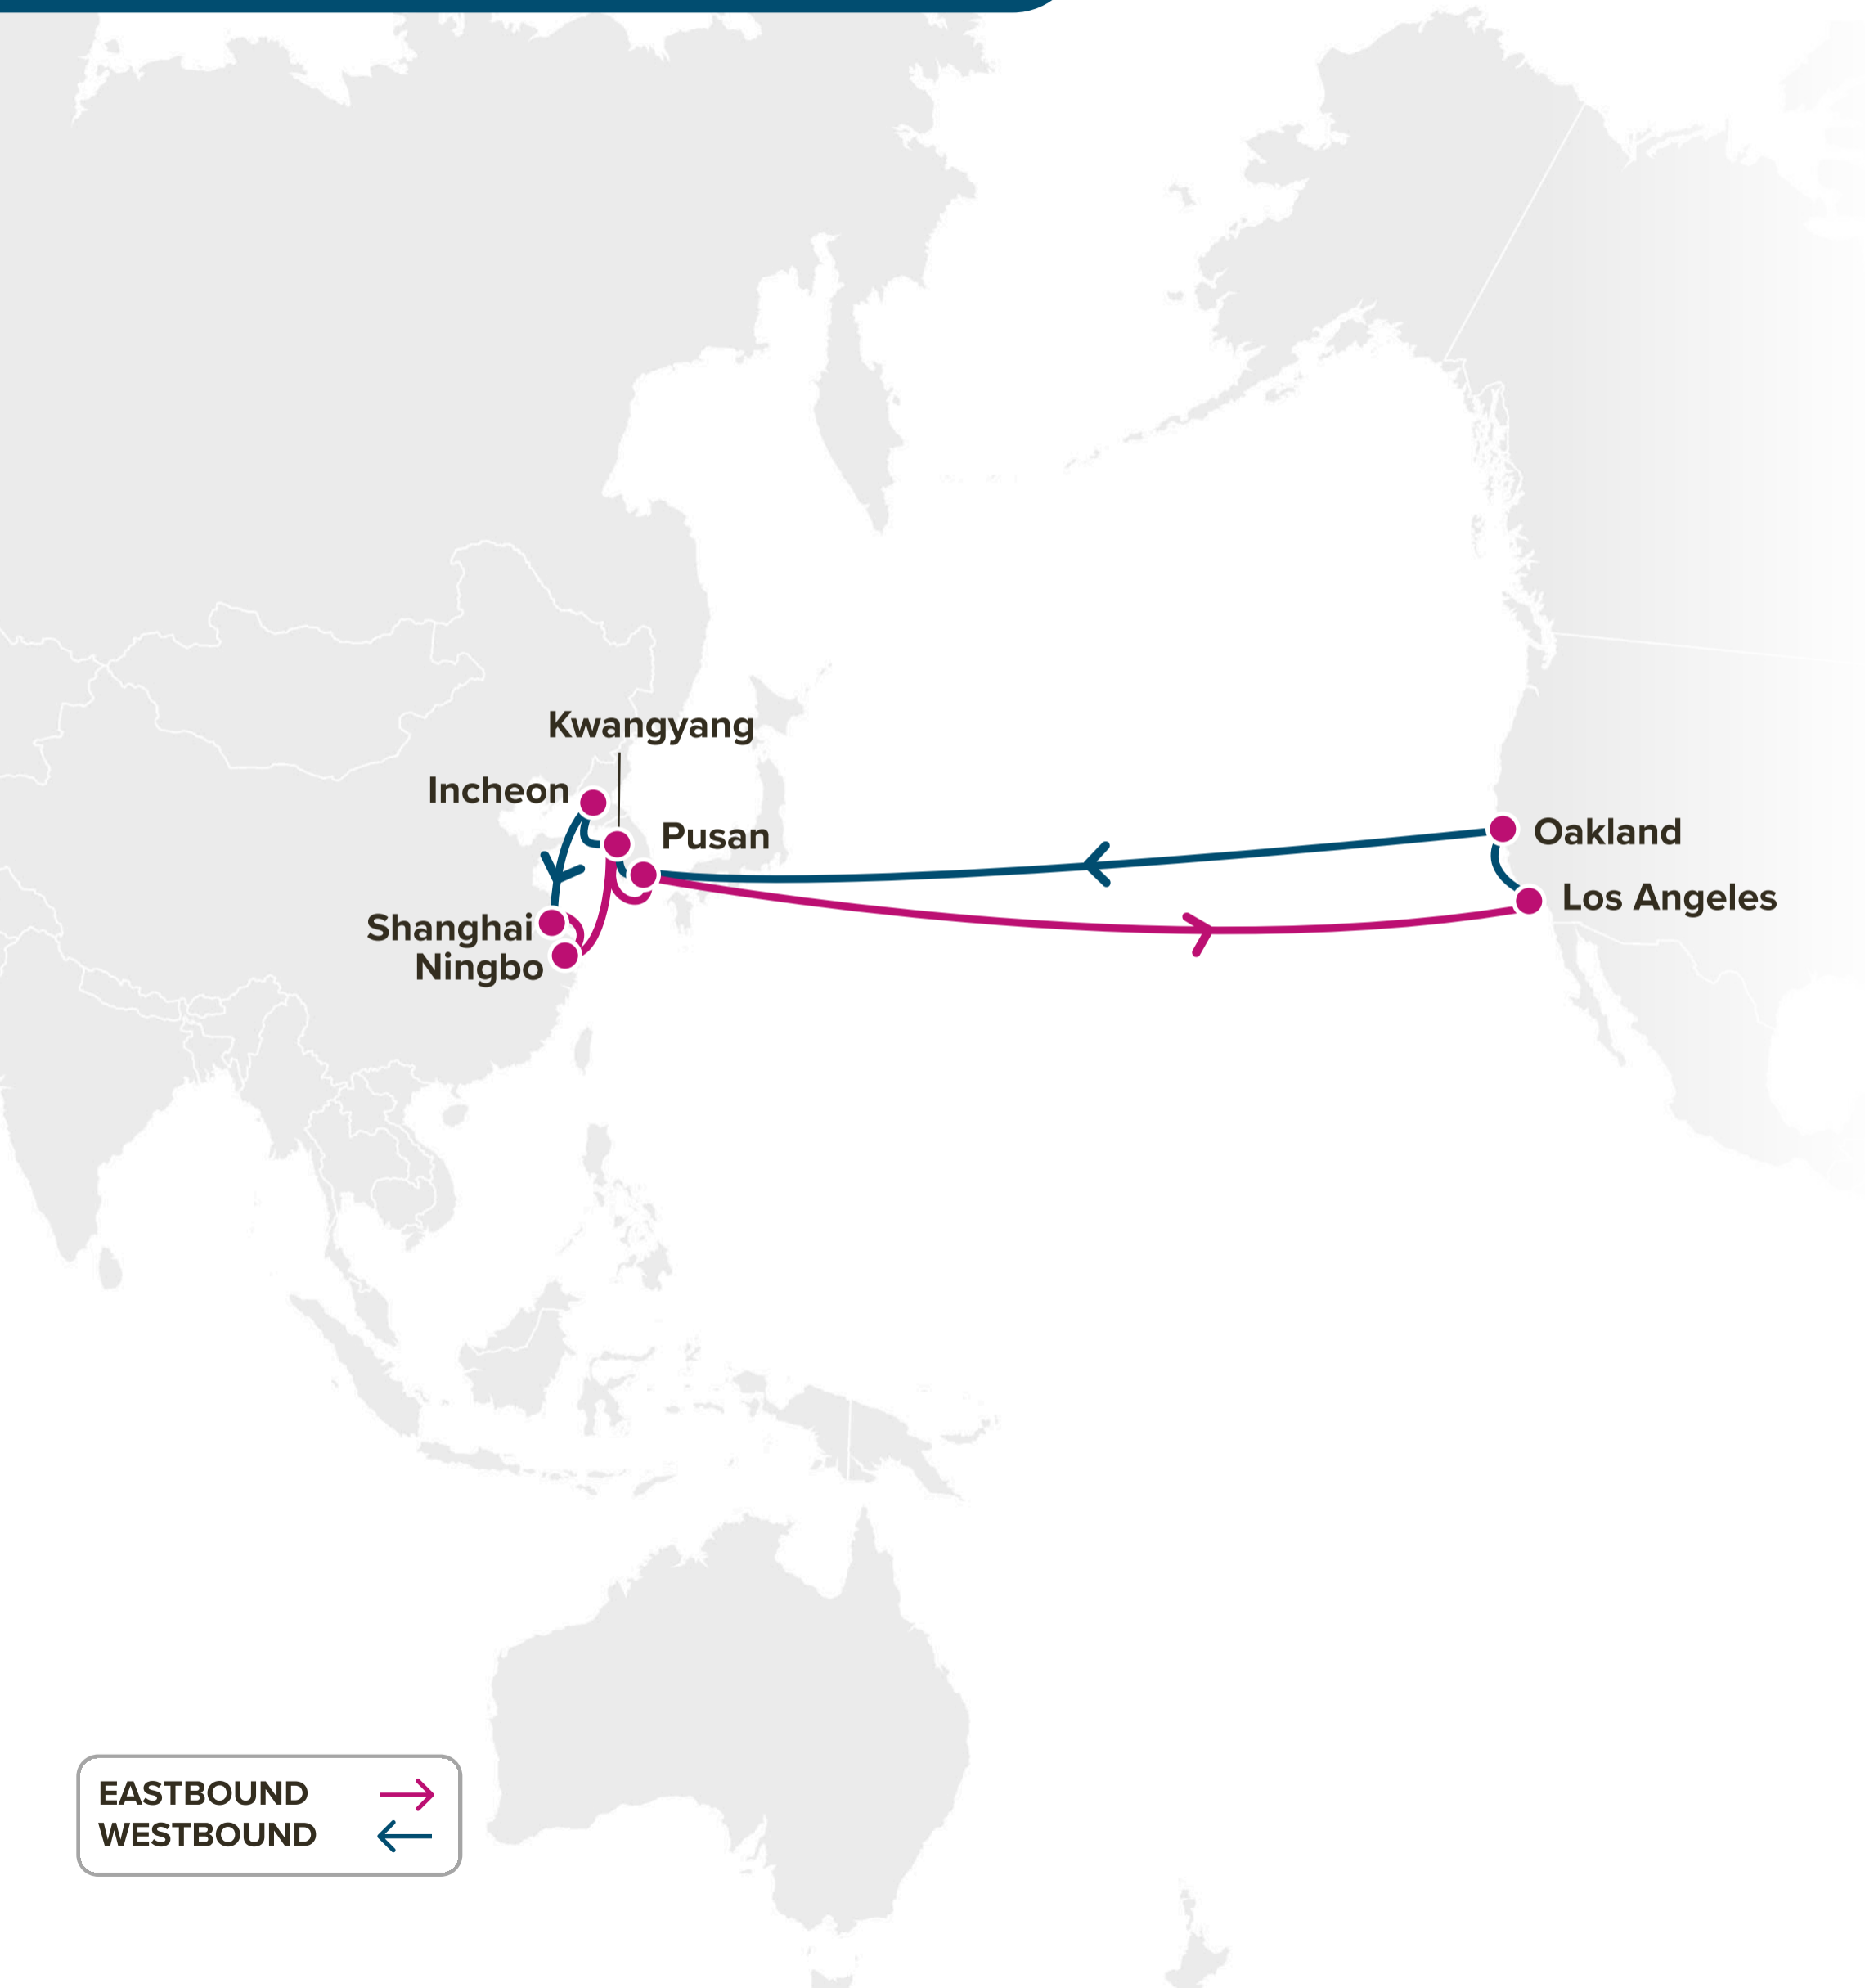

Transit Time

E/B	LAX	OAK	W/B	KEL	KHH	YTN	SHA
YTN	21	27	LAX	19	21	23	29
KHH	19	25	OAK	15	17	19	25
KEL	18	24					
SHA	15	21					

EASTBOUND →
WESTBOUND ←

Service Features

- Service connecting Vietnam and Singapore to the US West Coast.

Transit Time

E/B	LAX	W/B	PUS	SHA	SHK	SIN
SIN	25	LAX	18	21	24	29
CMP	21					
HPH	17					

Asia – Pacific Southwest Service

VSE: Vietnam Shuttle Express

FDR: Feeder

JID: Japan Indonesia

JSM: Japan Straits Malaysia

SSX: Surabaya Singapore Express

PG1/2: Pasir Gudang Express 1/2

SRG: Semarang Service

SIH: Sihanoukville Service

BAS: Bangladesh Singapore

EASTBOUND →
WESTBOUND ←

Service Features

Service connecting South Korea and Central China to the US West Coast.