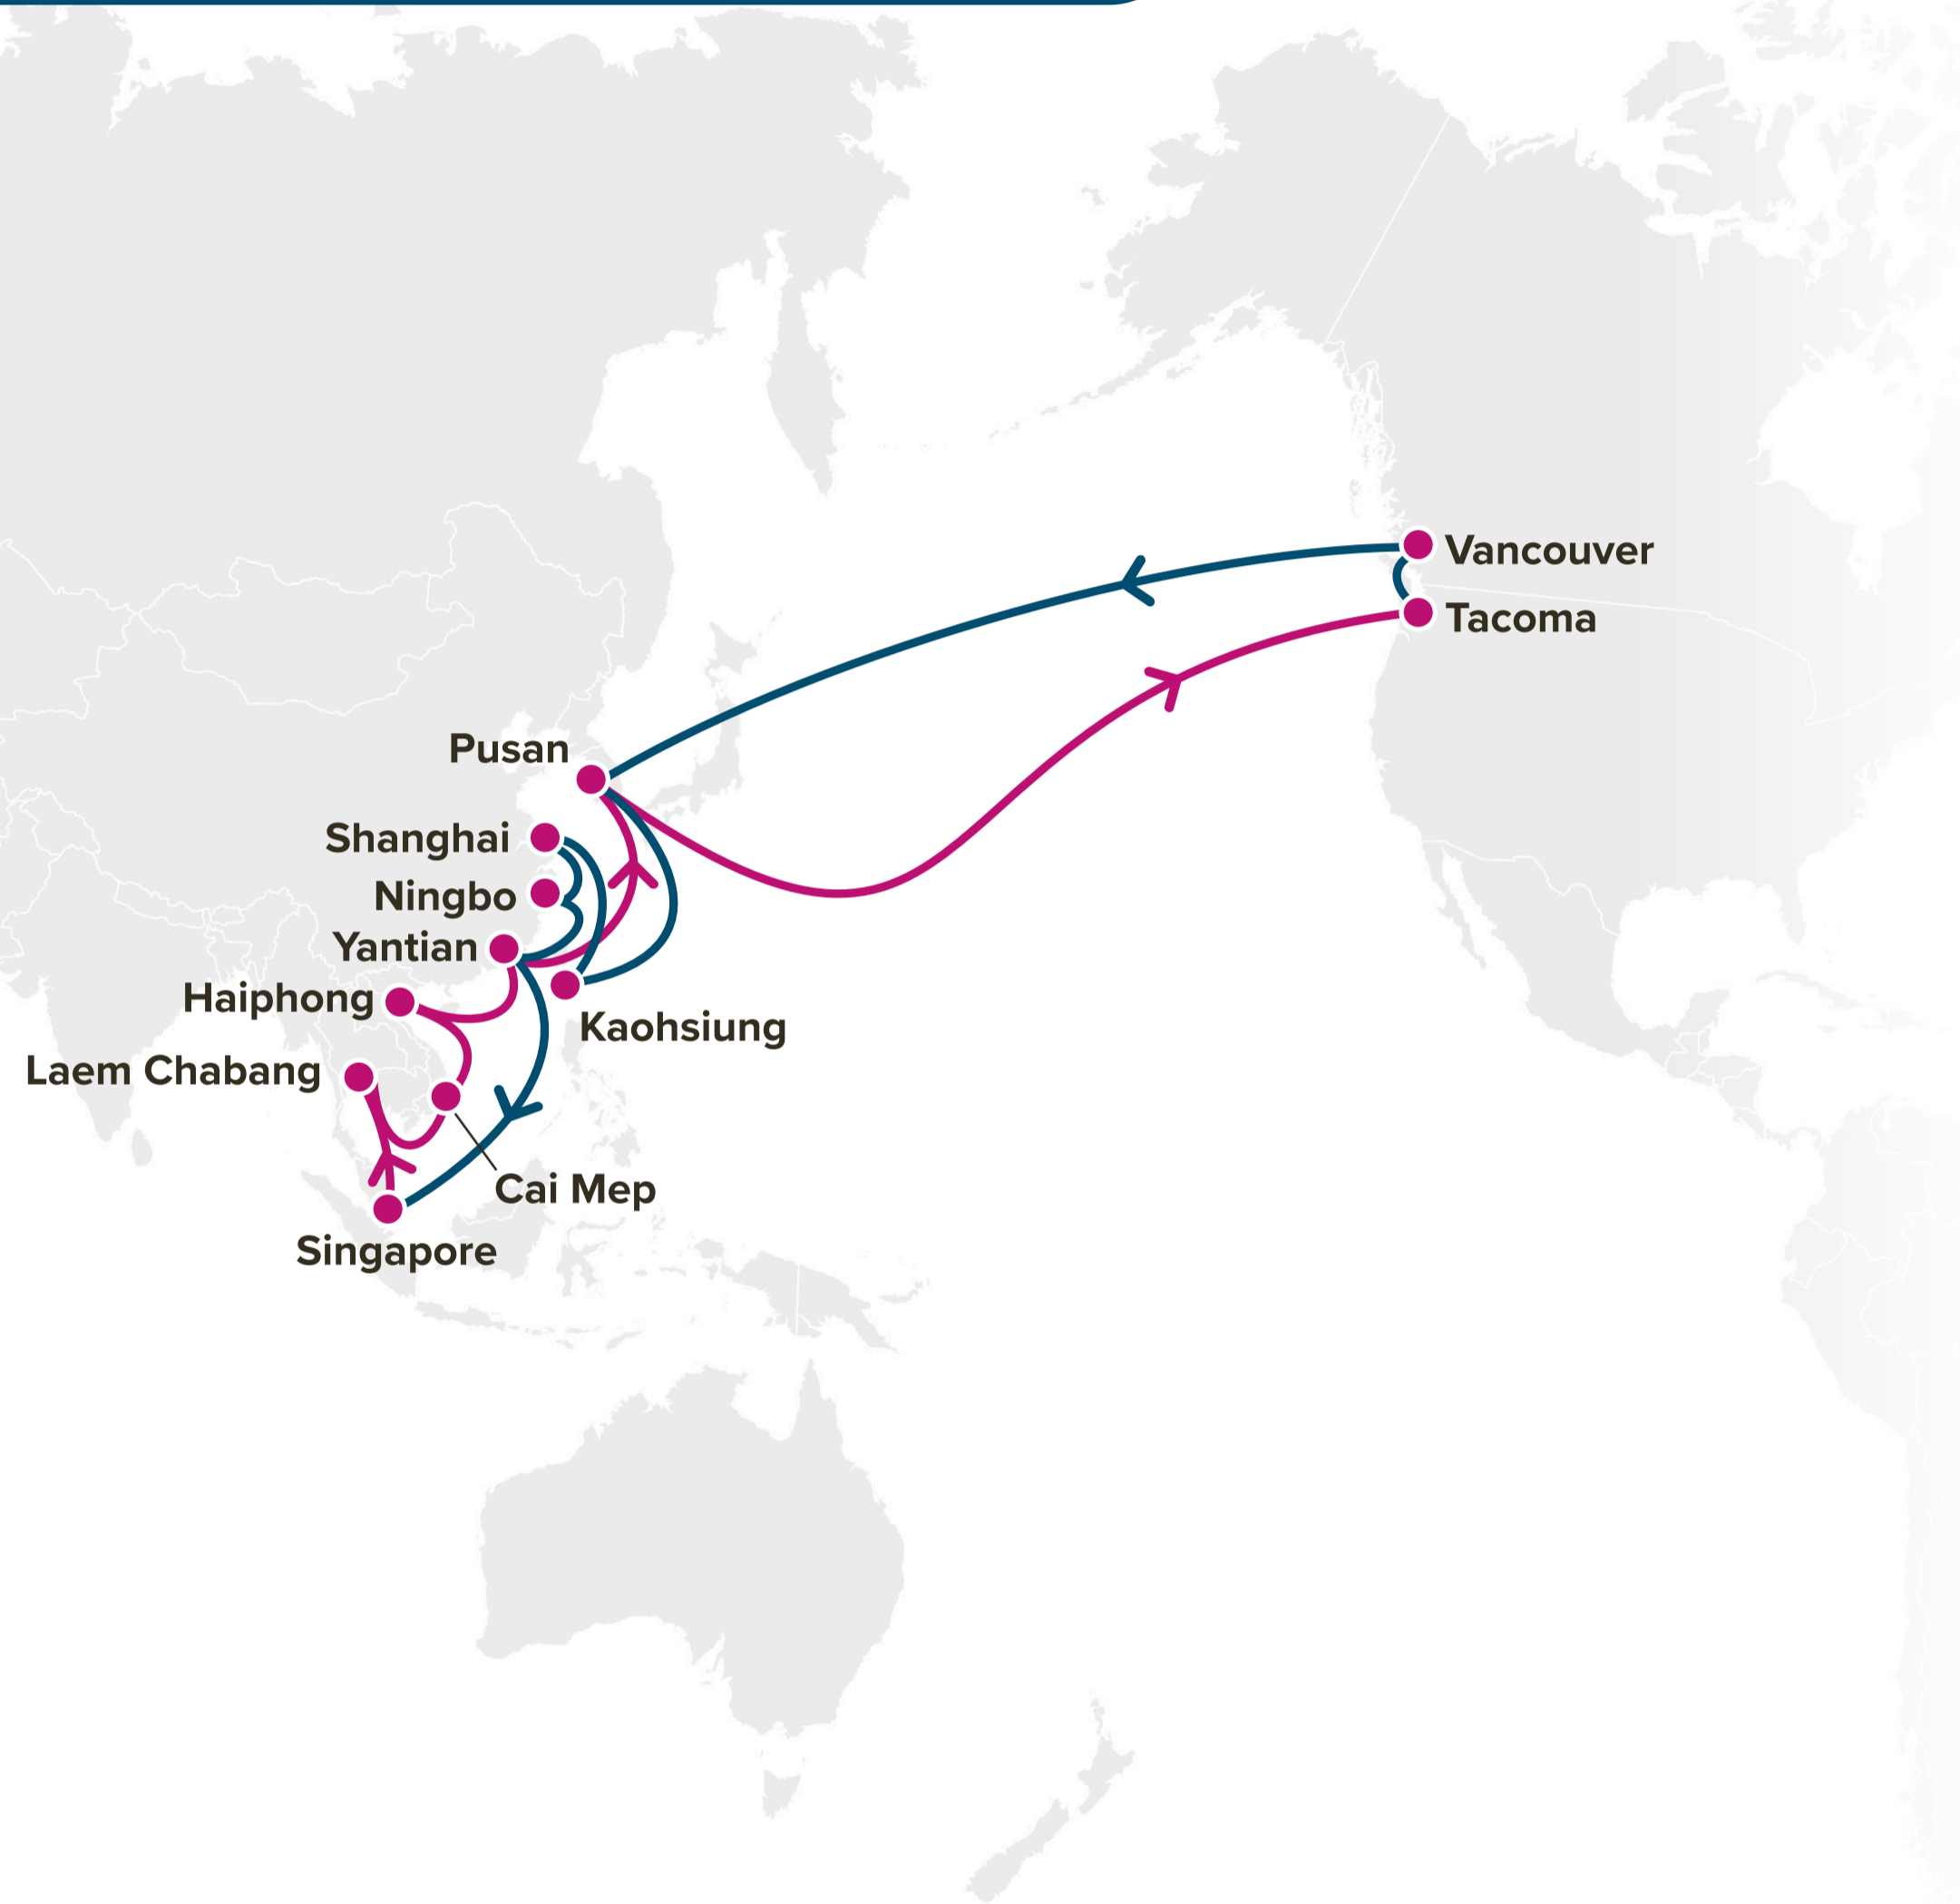

Subject to changes

Asia – East Coast North America Service (via CoGH)

EC1

- Kaohsiung
- Yantian
- Shanghai
- Ningbo
- Pusan
- New York
- Savannah
- Charleston
- Rodman
- Kaohsiung

EC2

- Singapore
- Cai Mep
- Yantian
- Shanghai
- Pusan
- Manzanillo, PA
- Savannah
- Norfolk
- New York
- Halifax
- Singapore

EC3

- Pusan
- Shanghai
- Laem Chabang
- Cai Mep
- Singapore
- Colombo
- New York
- Jacksonville
- Savannah
- Charleston
- Manzanillo, PA
- Pusan

EC4

- Kaohsiung
- Cai Mep
- Yantian
- Ningbo
- Shanghai
- Pusan
- Houston
- Mobile
- Rodman
- Kaohsiung

MS2: Mediterranean Pacific South 2

EASTBOUND →
WESTBOUND ←

Service Features

- Direct service from Japan, South and Central China to Pacific Northwest and Canada
- Competitive transit times between Japan and the Pacific Northwest and Canada.

Transit Time

E/B	TIW	VAN	W/B	TYO	UKB	NGO	KHH	NGB
KHH	19	24	TIW	16	19	20	26	29
NGB	16	21	VAN	12	15	16	22	25
NGO	12	17						
TYO	11	16						

EASTBOUND →
WESTBOUND ←

Service Features

Comprehensive service covering Southeast Asia, South China and Korea to Pacific Northwest and Canada