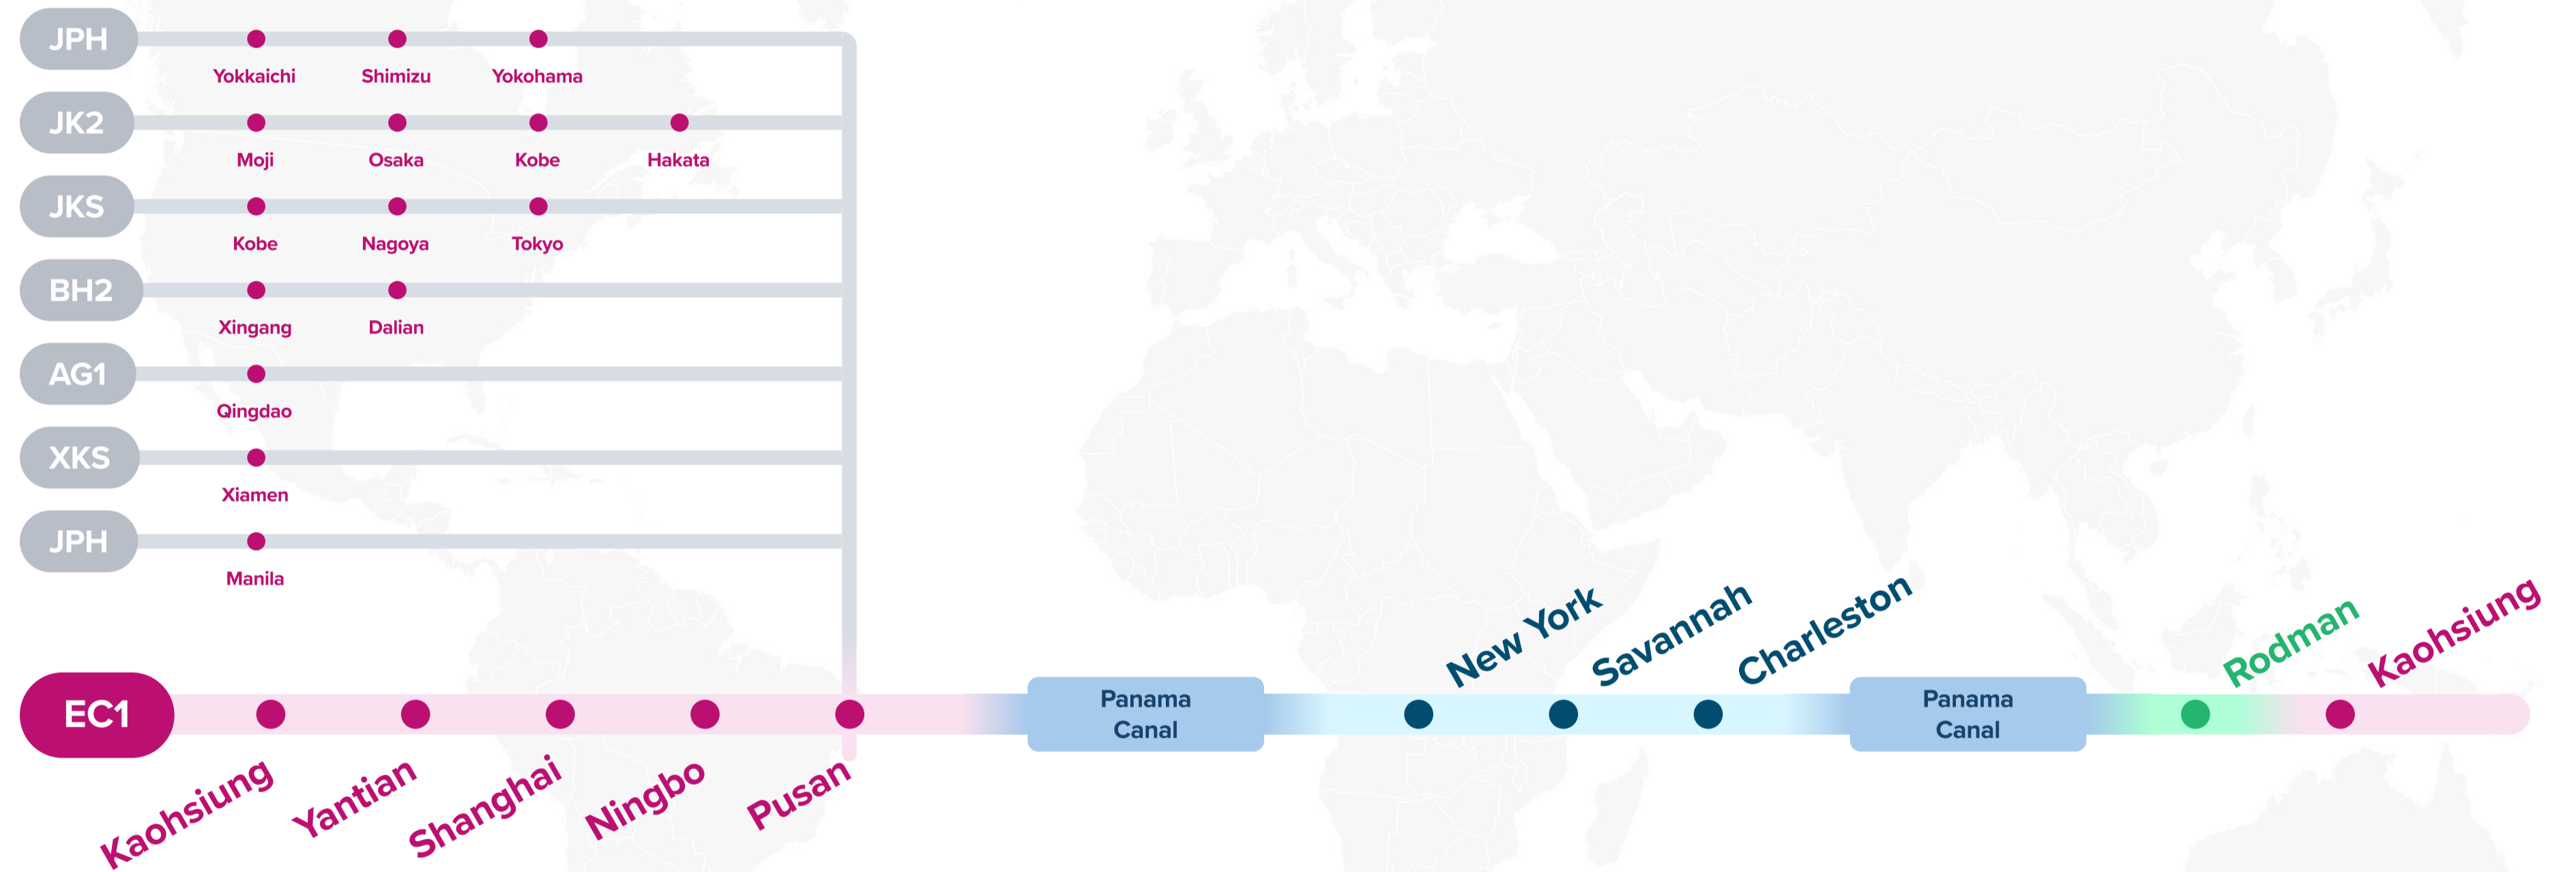

Asia – East Coast North America Service (via CoGH)

EC1: US East Coast 1

JPH: Japan Philippines

JK2: Japan Korea Express 2

JKS: Japan Korea Shuttle

BH2: Bohai Express 2

AG1: Asia Gulf Express 1

XKS: Xiamen Kaohsiung Shuttle