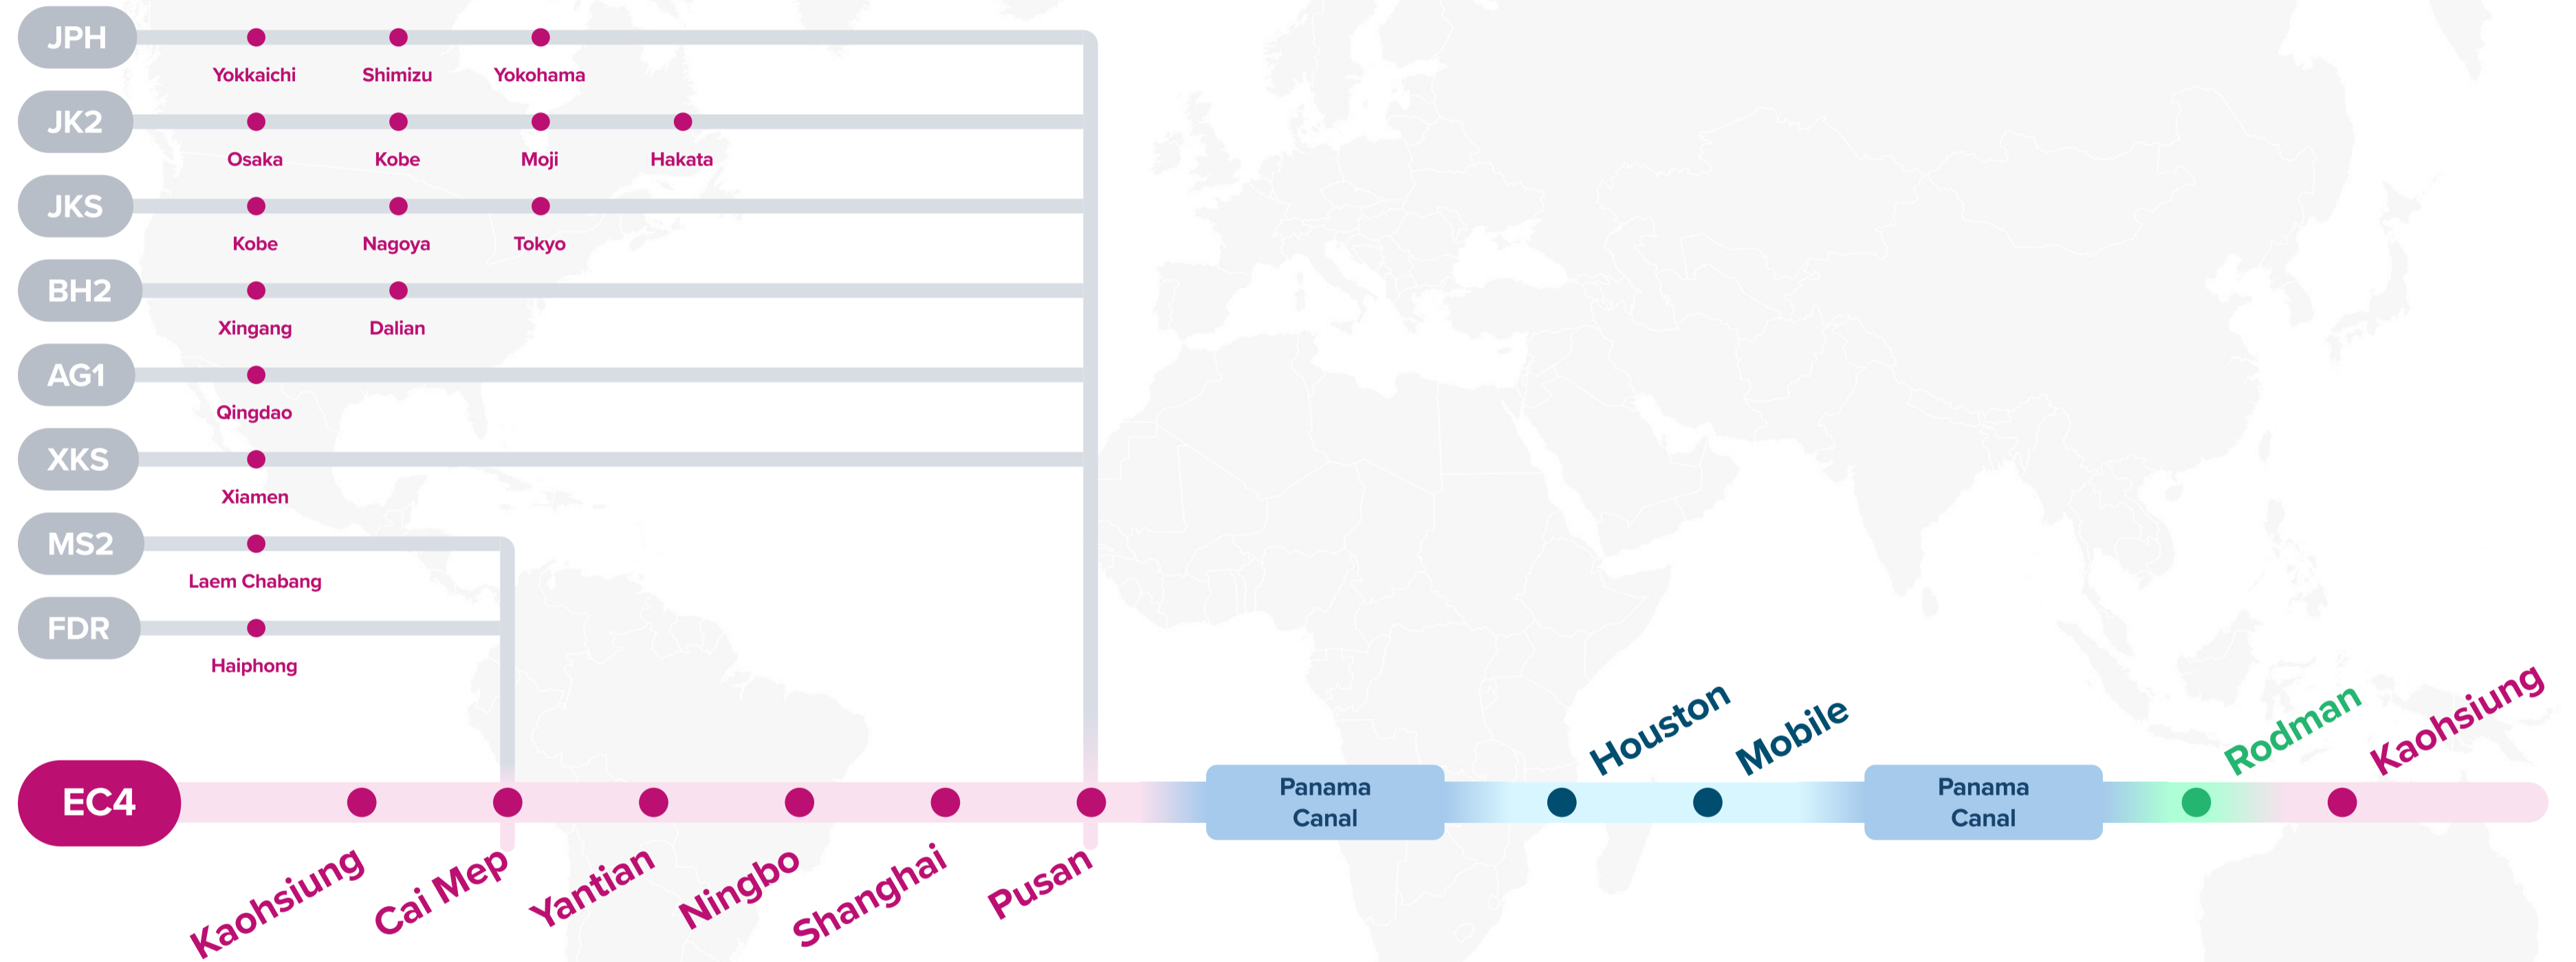

Asia – East Coast North America Service (via CoGH)

EC4: US East Coast 4

JPH: Japan Philippines

JK2: Japan Korea Express 2

JKS: Japan Korea Shuttle

BH2: Bohai Express 2

AG1: Asia Gulf Express 1

XKS: Xiamen Kaohsiung Shuttle

MS2: Mediterranean Pacific South 2

FDR: Feeder