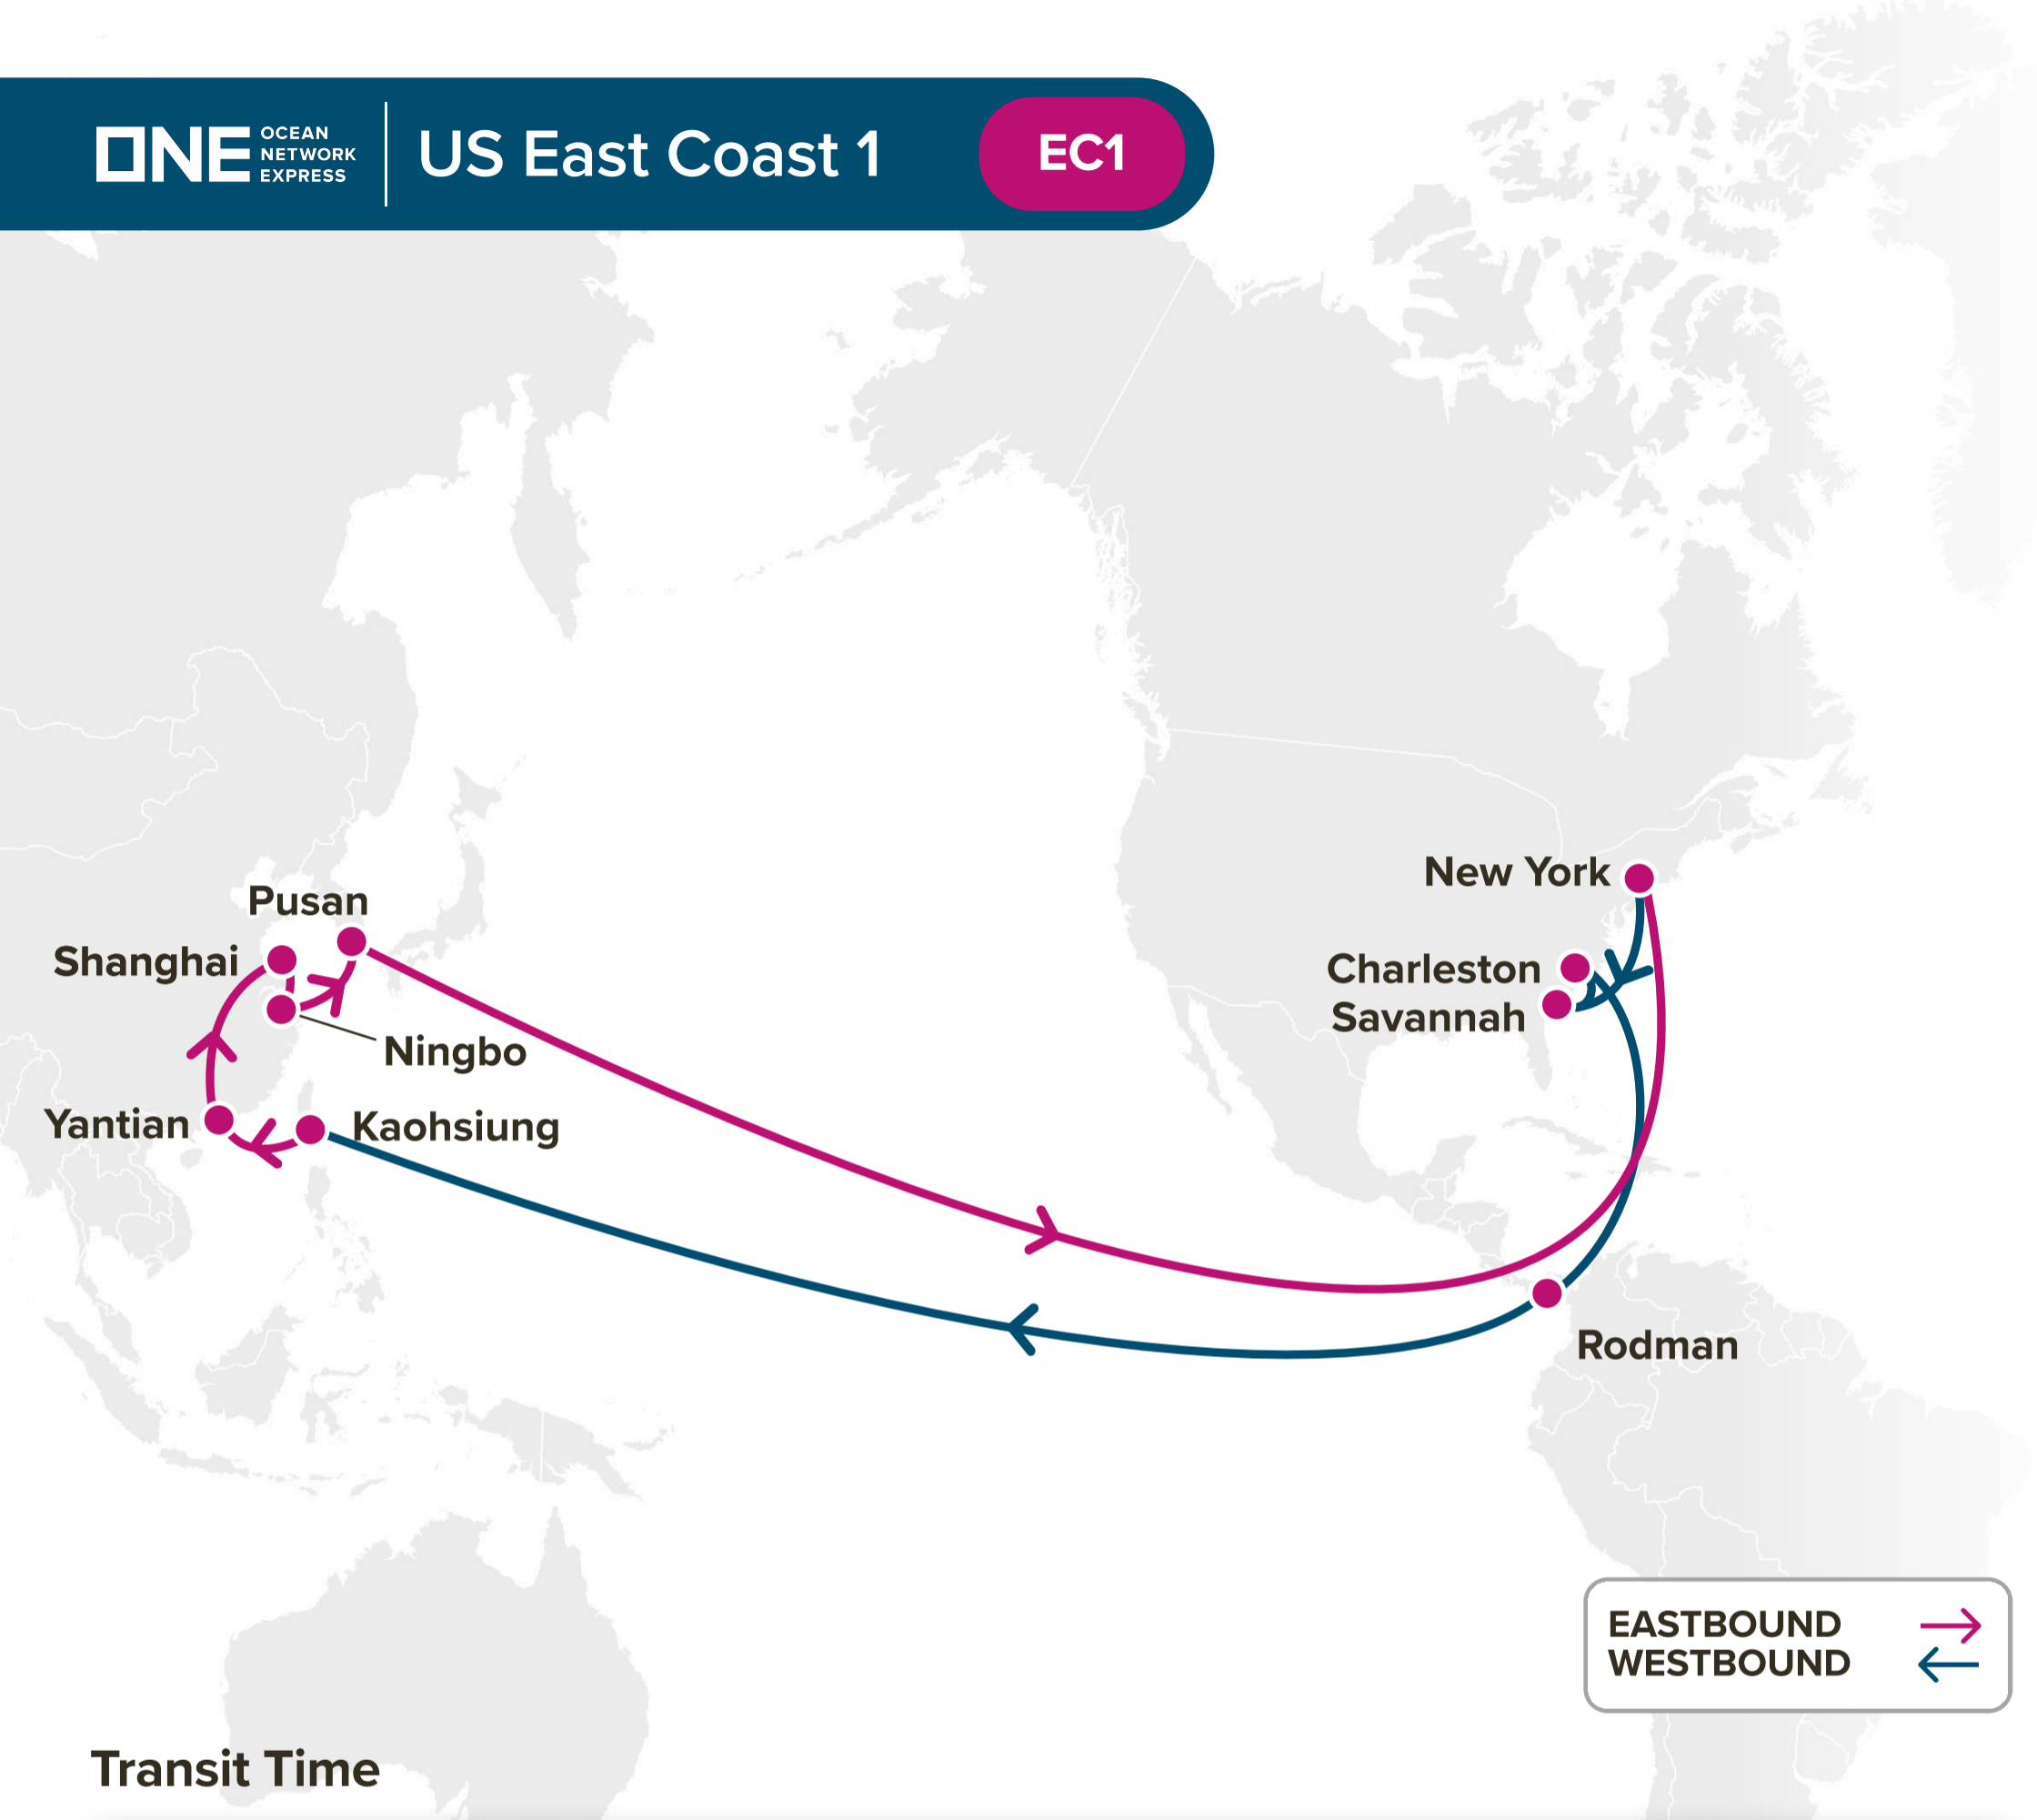

SRG: Semarang Service

JSM: Japan Straits Malaysia

SIH: Sihanoukville Service

Service Features

- ☐ Direct service from China and Korea to Pacific Northwest and Canada.
- ☐ Direct service to Japan from Pacific Northwest and Canada.

Transit Time

E/B	VAN	TIW	W/B	TYO	UKB	TAO
TAO	21	24	VAN	16	19	23
NGB	18	21	TIW	12	15	19
SHA	15	18				
PUS	12	15				

EASTBOUND →
WESTBOUND ←

Asia – Pacific Northwest Service

PN3: Pacific North 3

XKS: Xiamen Kaohsiung Shuttle
BH2: Bohai Express 2
JPH: Japan Philippines

Service Features

Service connecting South Korea, South and Central China to the US East Coast.

Port Rotation

(Terminals are subject to change)

ORIGIN	CODE	ETA	ETD	TERMINAL
KAOHSIUNG	KHH	SAT	SUN	KAO MING CONTAINER TERMINAL (KMCT)
YANTIAN	YTN	MON	TUE	YANTIAN INTERNATIONAL CONTAINER TERMINAL (YICT)
SHANGHAI	SHA	THU	SAT	SIPG YANGSHAN PHASE IV
NINGBO	NGB	SUN	MON	NINGBO BEILUN SECOND CONTAINER TERMINAL
PUSAN	PUS	WED	FRI	HMM PSA NEW-PORT TERMINAL (HPNT)
NEW YORK	NYC	TUE	THU	PORT LIBERTY BAYONNE
SAVANNAH	SAV	SUN	MON	GARDEN CITY TERMINAL (GCT)
CHARLESTON	CHS	TUE	WED	WANDO WELCH TERMINAL (WWT)
RODMAN	ROD	MON	TUE	PSA PANAMA INTERNATIONAL TERMINAL (PPIT)
KAOHSIUNG	KHH	SAT	SUN	KAO MING CONTAINER TERMINAL (KMCT)