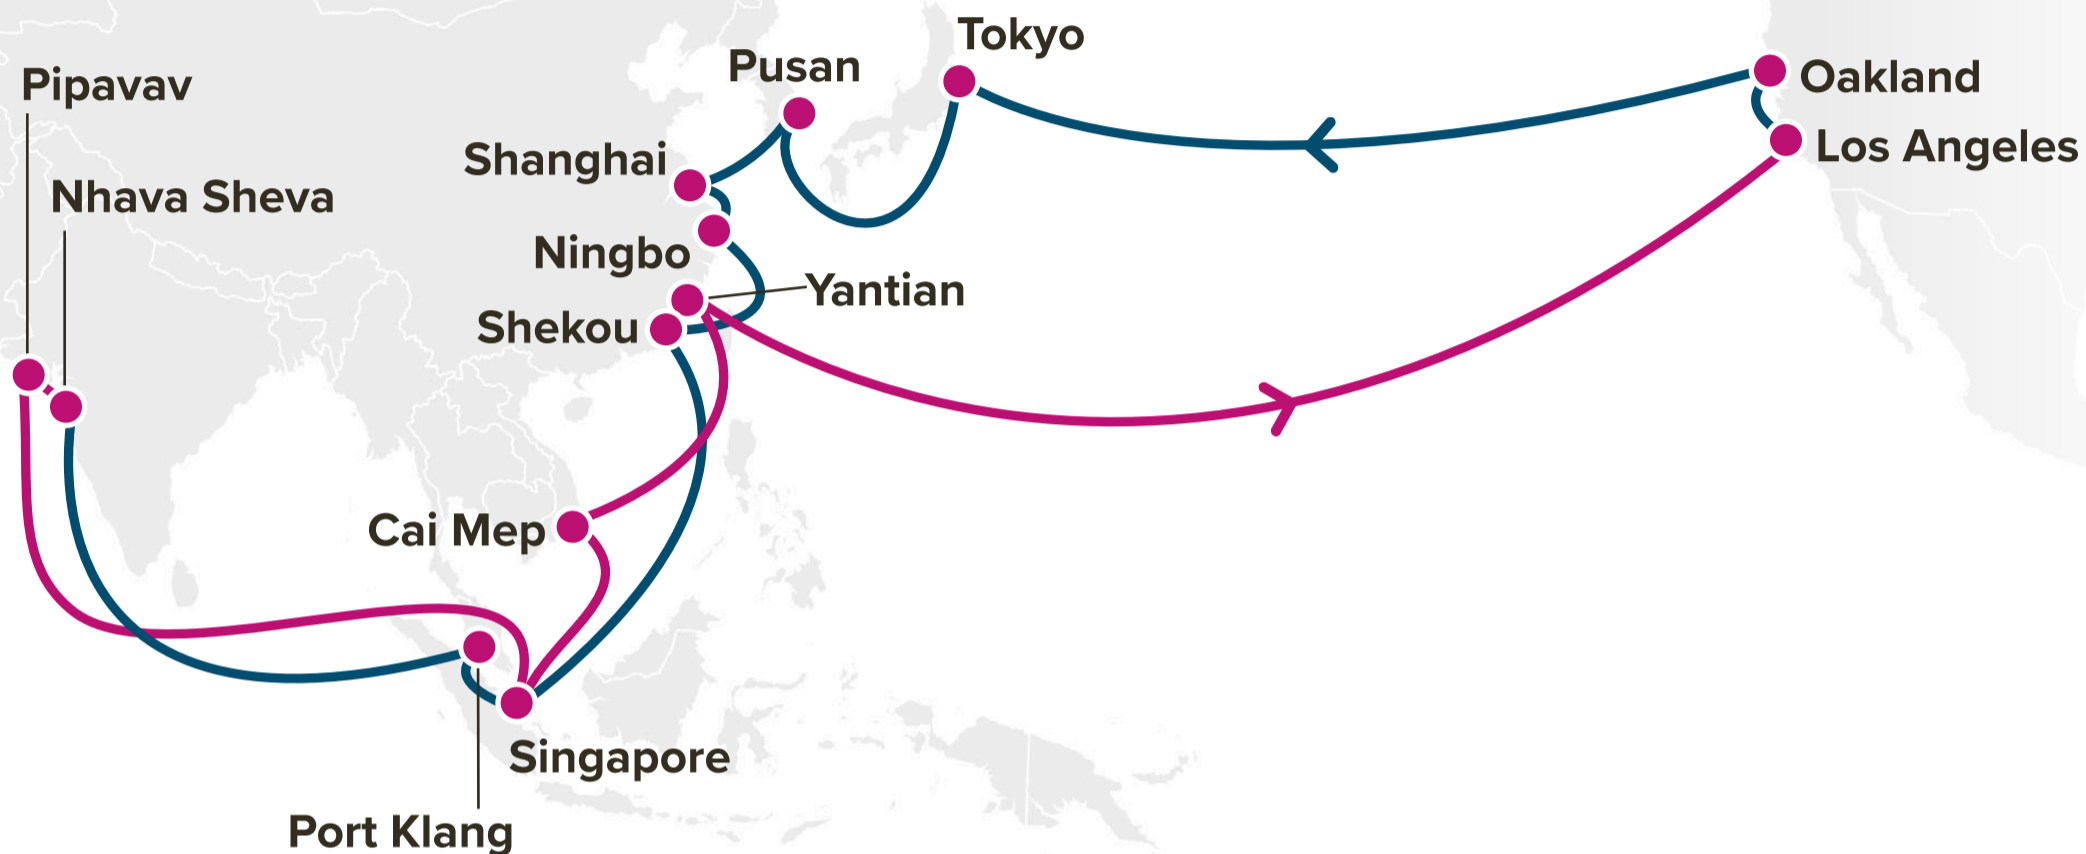

EASTBOUND →
WESTBOUND ←

Transit Time

E/B	LAX	OAK	W/B	TYO	PUS	SHA	NGB	SHK	SIN	PKG	NSA	PAV
NSA	35	40	LAX	17	21	23	26	30	35	37	44	47
PAV	33	38	OAK	13	17	19	22	26	31	33	40	43
SIN	24	29										
CMP	21	26										
YTN	16	21										

Service Features

Service connecting India, Southeast Asia, and South China to the US West Coast.

Port Rotation

(Terminals are subject to change)

ORIGIN	CODE	ETA	ETD	TERMINAL
NHAVA SHEVA	NSA	SUN	TUE	GATEWAY TERMINAL INDIA (GTI)
PIPAVAV	PAV	WED	THU	APM TERMINALS PIPAVAV
SINGAPORE	SIN	FRI	SAT	PSA SINGAPORE
CAI MEP	CMP	MON	TUE	TAN CANG CAI MEP INTERNATIONAL TERMINAL (TCIT)
YANTIAN	YTN	FRI	SUN	YANTIAN INTERNATIONAL CONTAINER TERMINAL (YICT)
LOS ANGELES	LAX	TUE	FRI	TRAPAC CONTAINER TERMINAL
OAKLAND	OAK	SUIN	TUE	TRAPAC CONTAINER TERMINAL
TOKYO	TYO	MON	TUE	OHI NO.1-2 TERMINAL
PUSAN	PUS	FRI	SAT	HMM PSA NEW-PORT TERMINAL (HPNT)
SHANGHAI	SHA	SUN	TUE	WAI GAO QIAO TERMINAL PHASE 2
NINGBO	TYO	WED	FRI	NINGBO BEILUN SECOND CONTAINER TERMINAL
SHEKOU	SHK	SUN	MON	MAWAN CONTAINER TERMINAL (MCT)
SINGAPORE	SIN	FRI	SAT	PSA SINGAPORE
PORT KLANG	PKG	SUN	SUN	WESTPORTS
NHAVA SHEVA	NSA	SUN	TUE	GATEWAY TERMINAL INDIA (GTI)