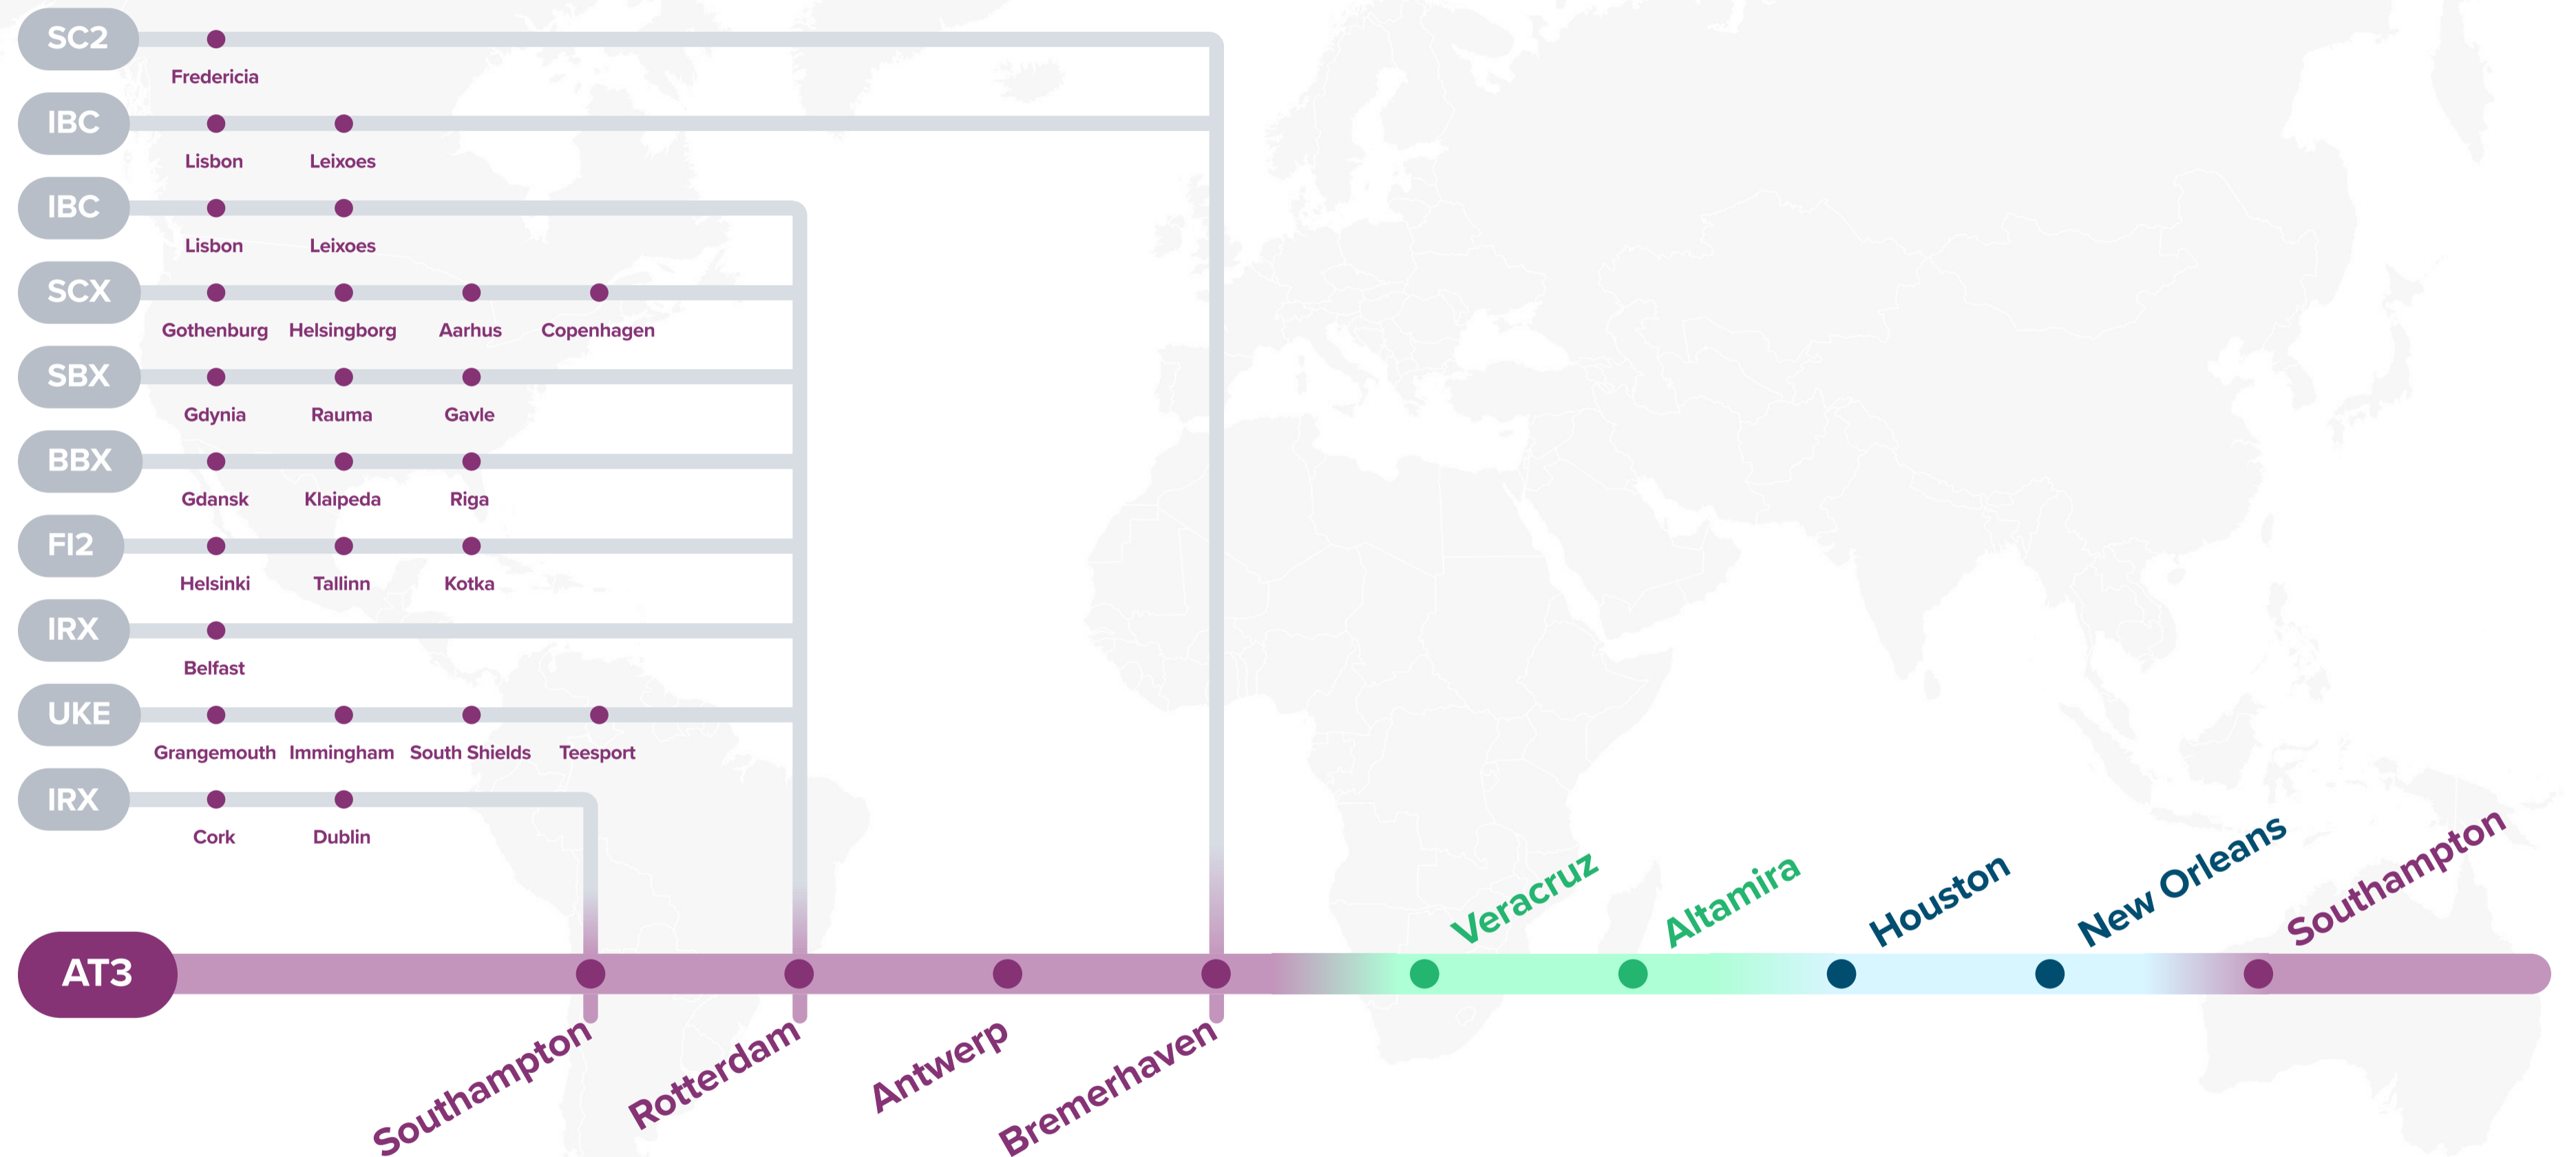

Transatlantic Service

AT3: Transatlantic 3

SC2: Scandinavia Express 2

IBC: Iberia Europe Service

IBC: Iberia Europe Service

SCX: Scandinavia Express

SBX: Scandinavia Baltic Express

BBX: Baltic Bridge Express

FI2: Finland Express 2

IRX: Irish Sea Express

UKE: UK East Coast Express

Service Features

- ▣ Complete, all-round coverage in Europe to US Southeast as well as to US West Coast
- ▣ Connection to Latin America available via Colombia, Dominican Republic, and Panama
- ▣ Fast transit time from North Europe to Miami

Port Rotation

(Terminals are subject to change)

ORIGIN	CODE	ETA	ETD	TERMINAL
SOUTHAMPTON	SOU	TUE	TUE	DP WORLD SOUTHAMPTON
LE HAVRE	LEH	WED	THU	GMP - TERMINAL DE FRANCE
HAMBURG	HAM	SUN	MON	CONTAINER TERMINAL ALTENWERDER (CTA)
ANTWERP	ANR	WED	THU	PSA ANTWERP Q913
MIAMI	MIA	TUE	TUE	SOUTH FLORIDA CONTAINER TERMINAL (SFCT)
CARTAGENA	CTG	SAT	SAT	SOCIEDAD PORTUARIA REGIONAL DE CARTAGENA S.A.
RODMAN	ROD	MON	TUE	PSA PANAMA INTERNATIONAL TERMINAL (PPIT)
LOS ANGELES	LAX	WED	FRI	YUSEN TERMINALS LLC (YTI)
OAKLAND	OAK	MON	TUE	TRAPAC CONTAINER TERMINAL
RODMAN	ROD	FRI	FRI	PSA PANAMA INTERNATIONAL TERMINAL (PPIT)
CAUCEDO	CAU	TUE	WED	DP WORLD CAUCEDO
SOUTHAMPTON	SOU	MON	TUE	DP WORLD SOUTHAMPTON

Transit Time

W/B	MIA	CTG	ROD	LAX	OAK	E/B	SOU	LEH	HAM	ANR
SOU	21	25	27	37	41	LAX	31	32	36	39
LEH	19	23	25	35	39	OAK	28	29	33	36
HAM	15	19	21	31	35	ROD	18	19	23	26
ANR	12	16	18	28	32	CAU	13	14	18	21