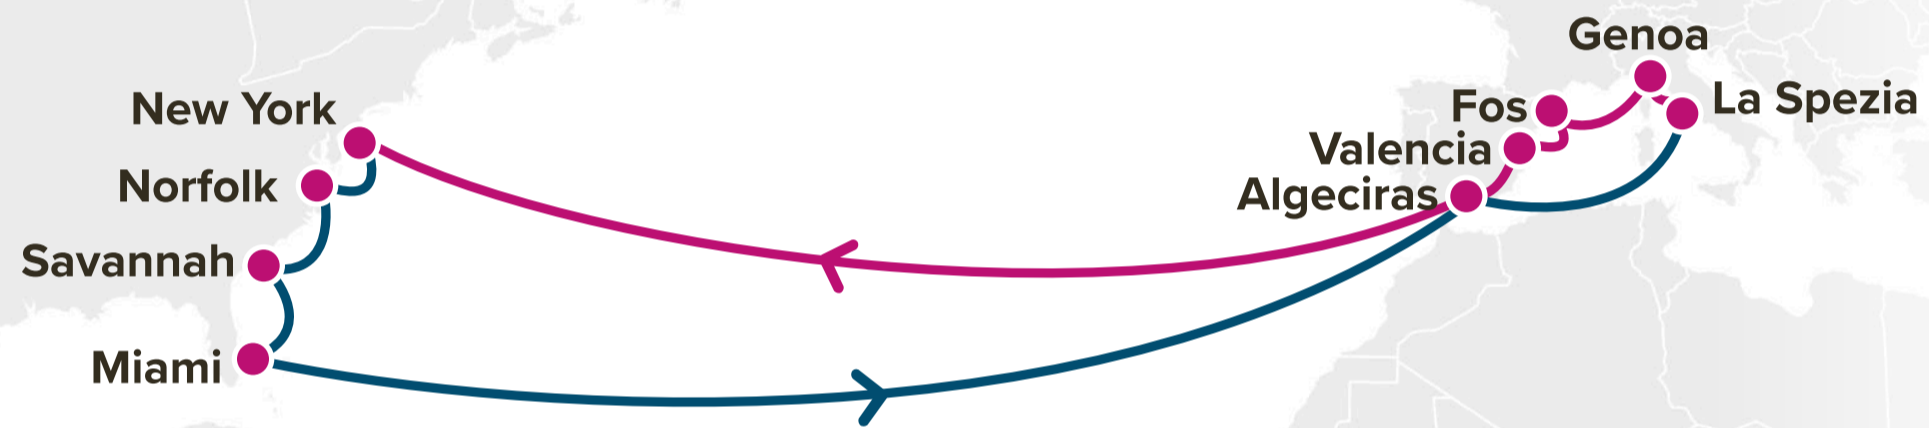

AT3

- Southampton
- Rotterdam
- Antwerp
- Bremerhaven
- Veracruz
- Altamira
- Houston
- New Orleans
- Southampton

AL5

- Southampton
- Le Havre
- Hamburg
- Antwerp
- Miami
- Cartagena
- Rodman
- Los Angeles
- Oakland
- Rodman
- Caucedo
- Southampton

AL5: Transatlantic 5

SCX: Scandinavia Express

SC2: Scandinavia Express 2

IRX: Irish Sea Express

FI2: Finland Express 2

PLS: Poland Shuttle

IBC: Iberia Europe Service

BBX: Baltic Bridge Express

WESTBOUND ←
EASTBOUND →

Service Features

- ▣ Competitive transit time from the West Mediterranean to USEC
- ▣ Connections to Africa via West Mediterranean

Port Rotation

(Terminals are subject to change)

ORIGIN	CODE	ETA	ETD	TERMINAL
LA SPEZIA	SPE	WED	FRI	LA SPEZIA CONTAINER TERMINAL (LSCT)
GENOA	GOA	SAT	MON	PSA GENOVA PRA (FORMER VTE)
FOS	FOS	TUE	WED	EUROFOS
VALENCIA	VLC	THU	SAT	IBERIAN VALENCIA TERMINAL
ALGECIRAS	ALG	SUN	MON	TOTAL TERMINAL INTERNATIONAL (TTI)
NEW YORK	NYC	TUE	WED	PORT LIBERTY NEW YORK TERMINAL
NORFOLK	ORF	FRI	SAT	NORFOLK INTERNATIONAL TERMINAL (NIT)
SAVANNAH	SAV	MON	TUE	GARDEN CITY TERMINAL (GCT)
MIAMI	MIA	WED	FRI	APM TERMINAL (APMT)
ALGECIRAS	ALG	SUN	MON	TOTAL TERMINAL INTERNATIONAL (TTI)
LA SPEZIA	SPE	TUE	WED	LA SPEZIA CONTAINER TERMINAL (LSCT)

Service Features

- Fast transit time from Salerno to US East coast ports
- Offering fast direct service from Piraeus to US East coast ports
- Competitive transit times from US East coast ports to Iskenderun