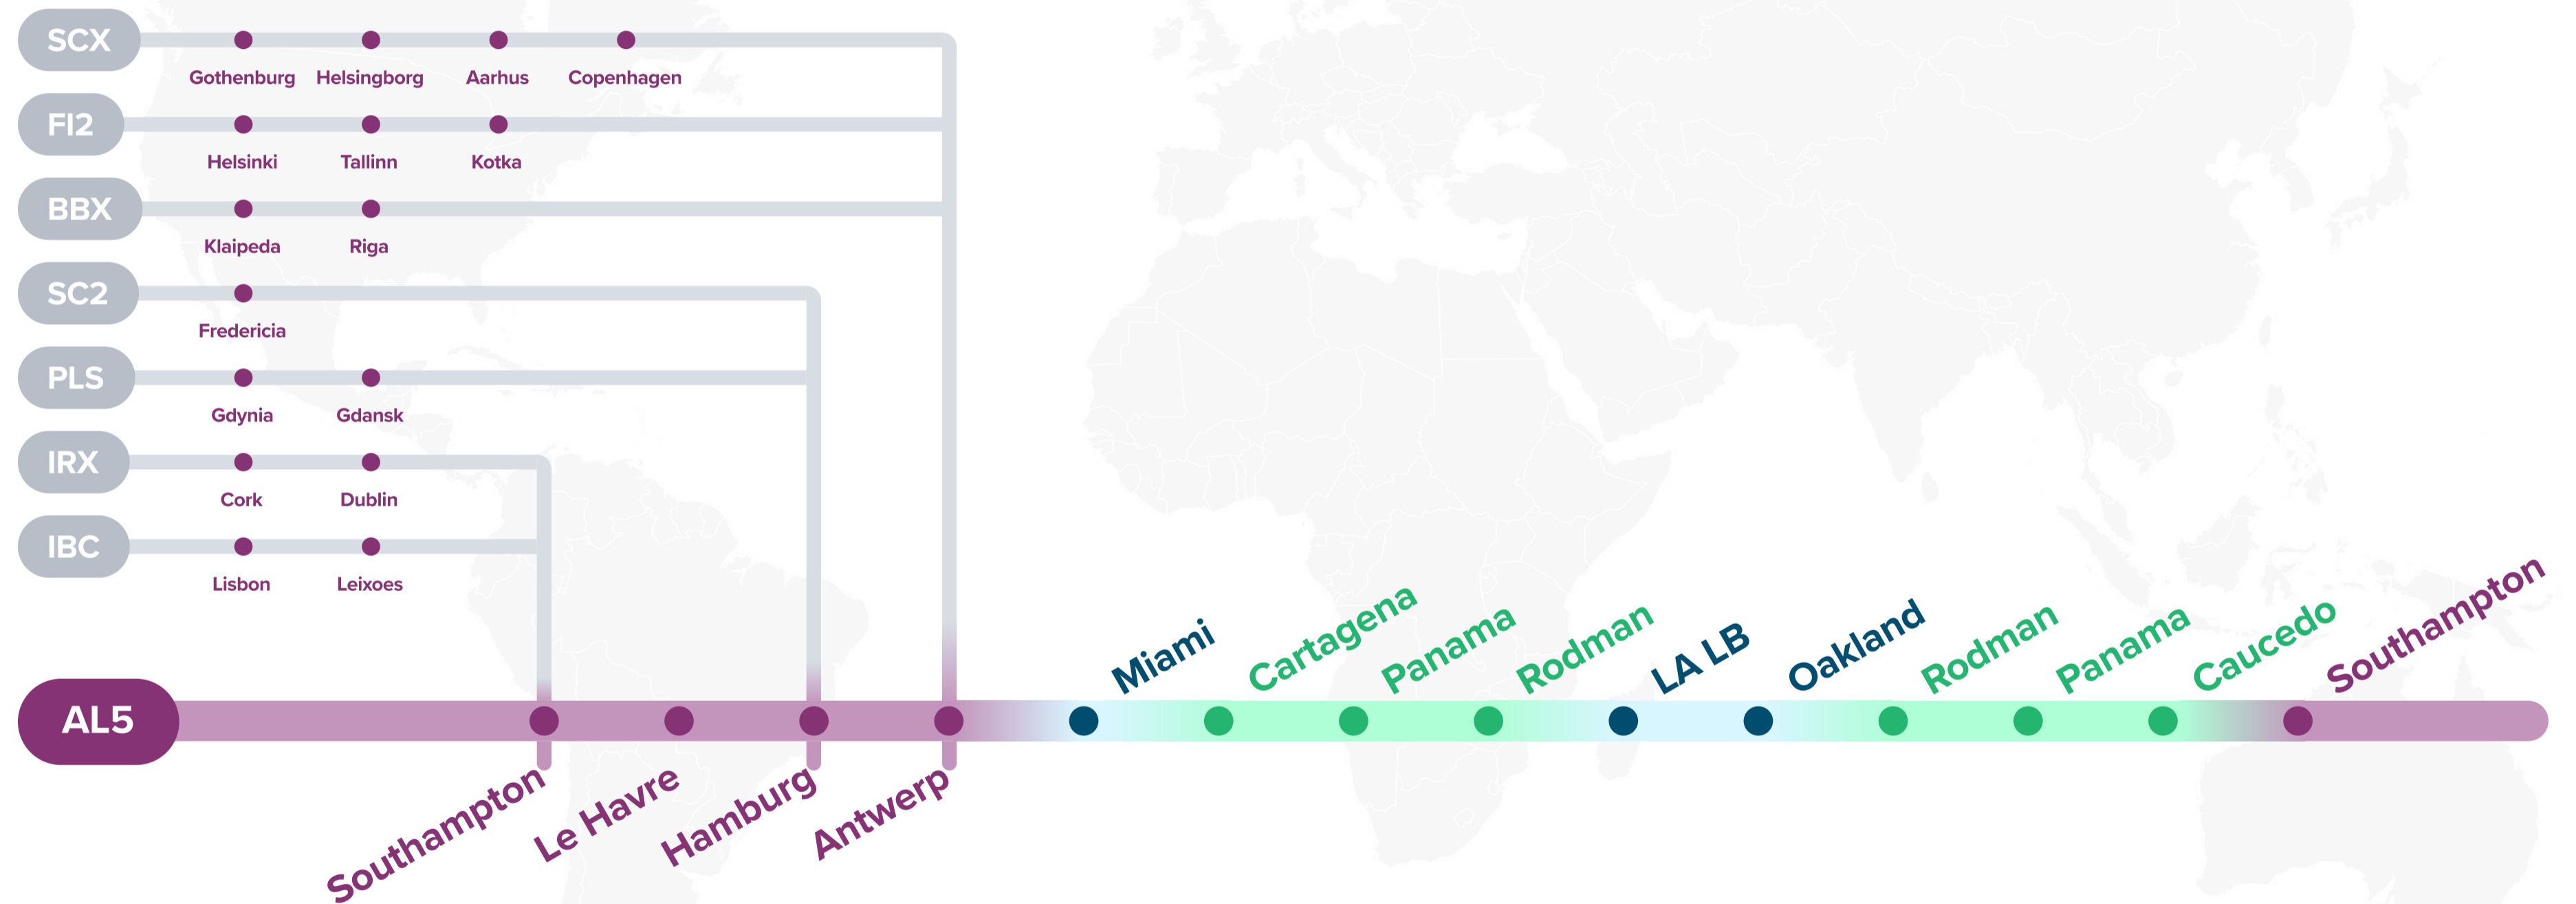

Transatlantic Service

AL5: Transatlantic 5

SCX: Scandinavia Express

SC2: Scandinavia Express 2

IRX: Irish Sea Express

FI2: Finland Express 2

PLS: Poland Shuttle

IBC: Iberia Europe Service

BBX: Baltic Bridge Express