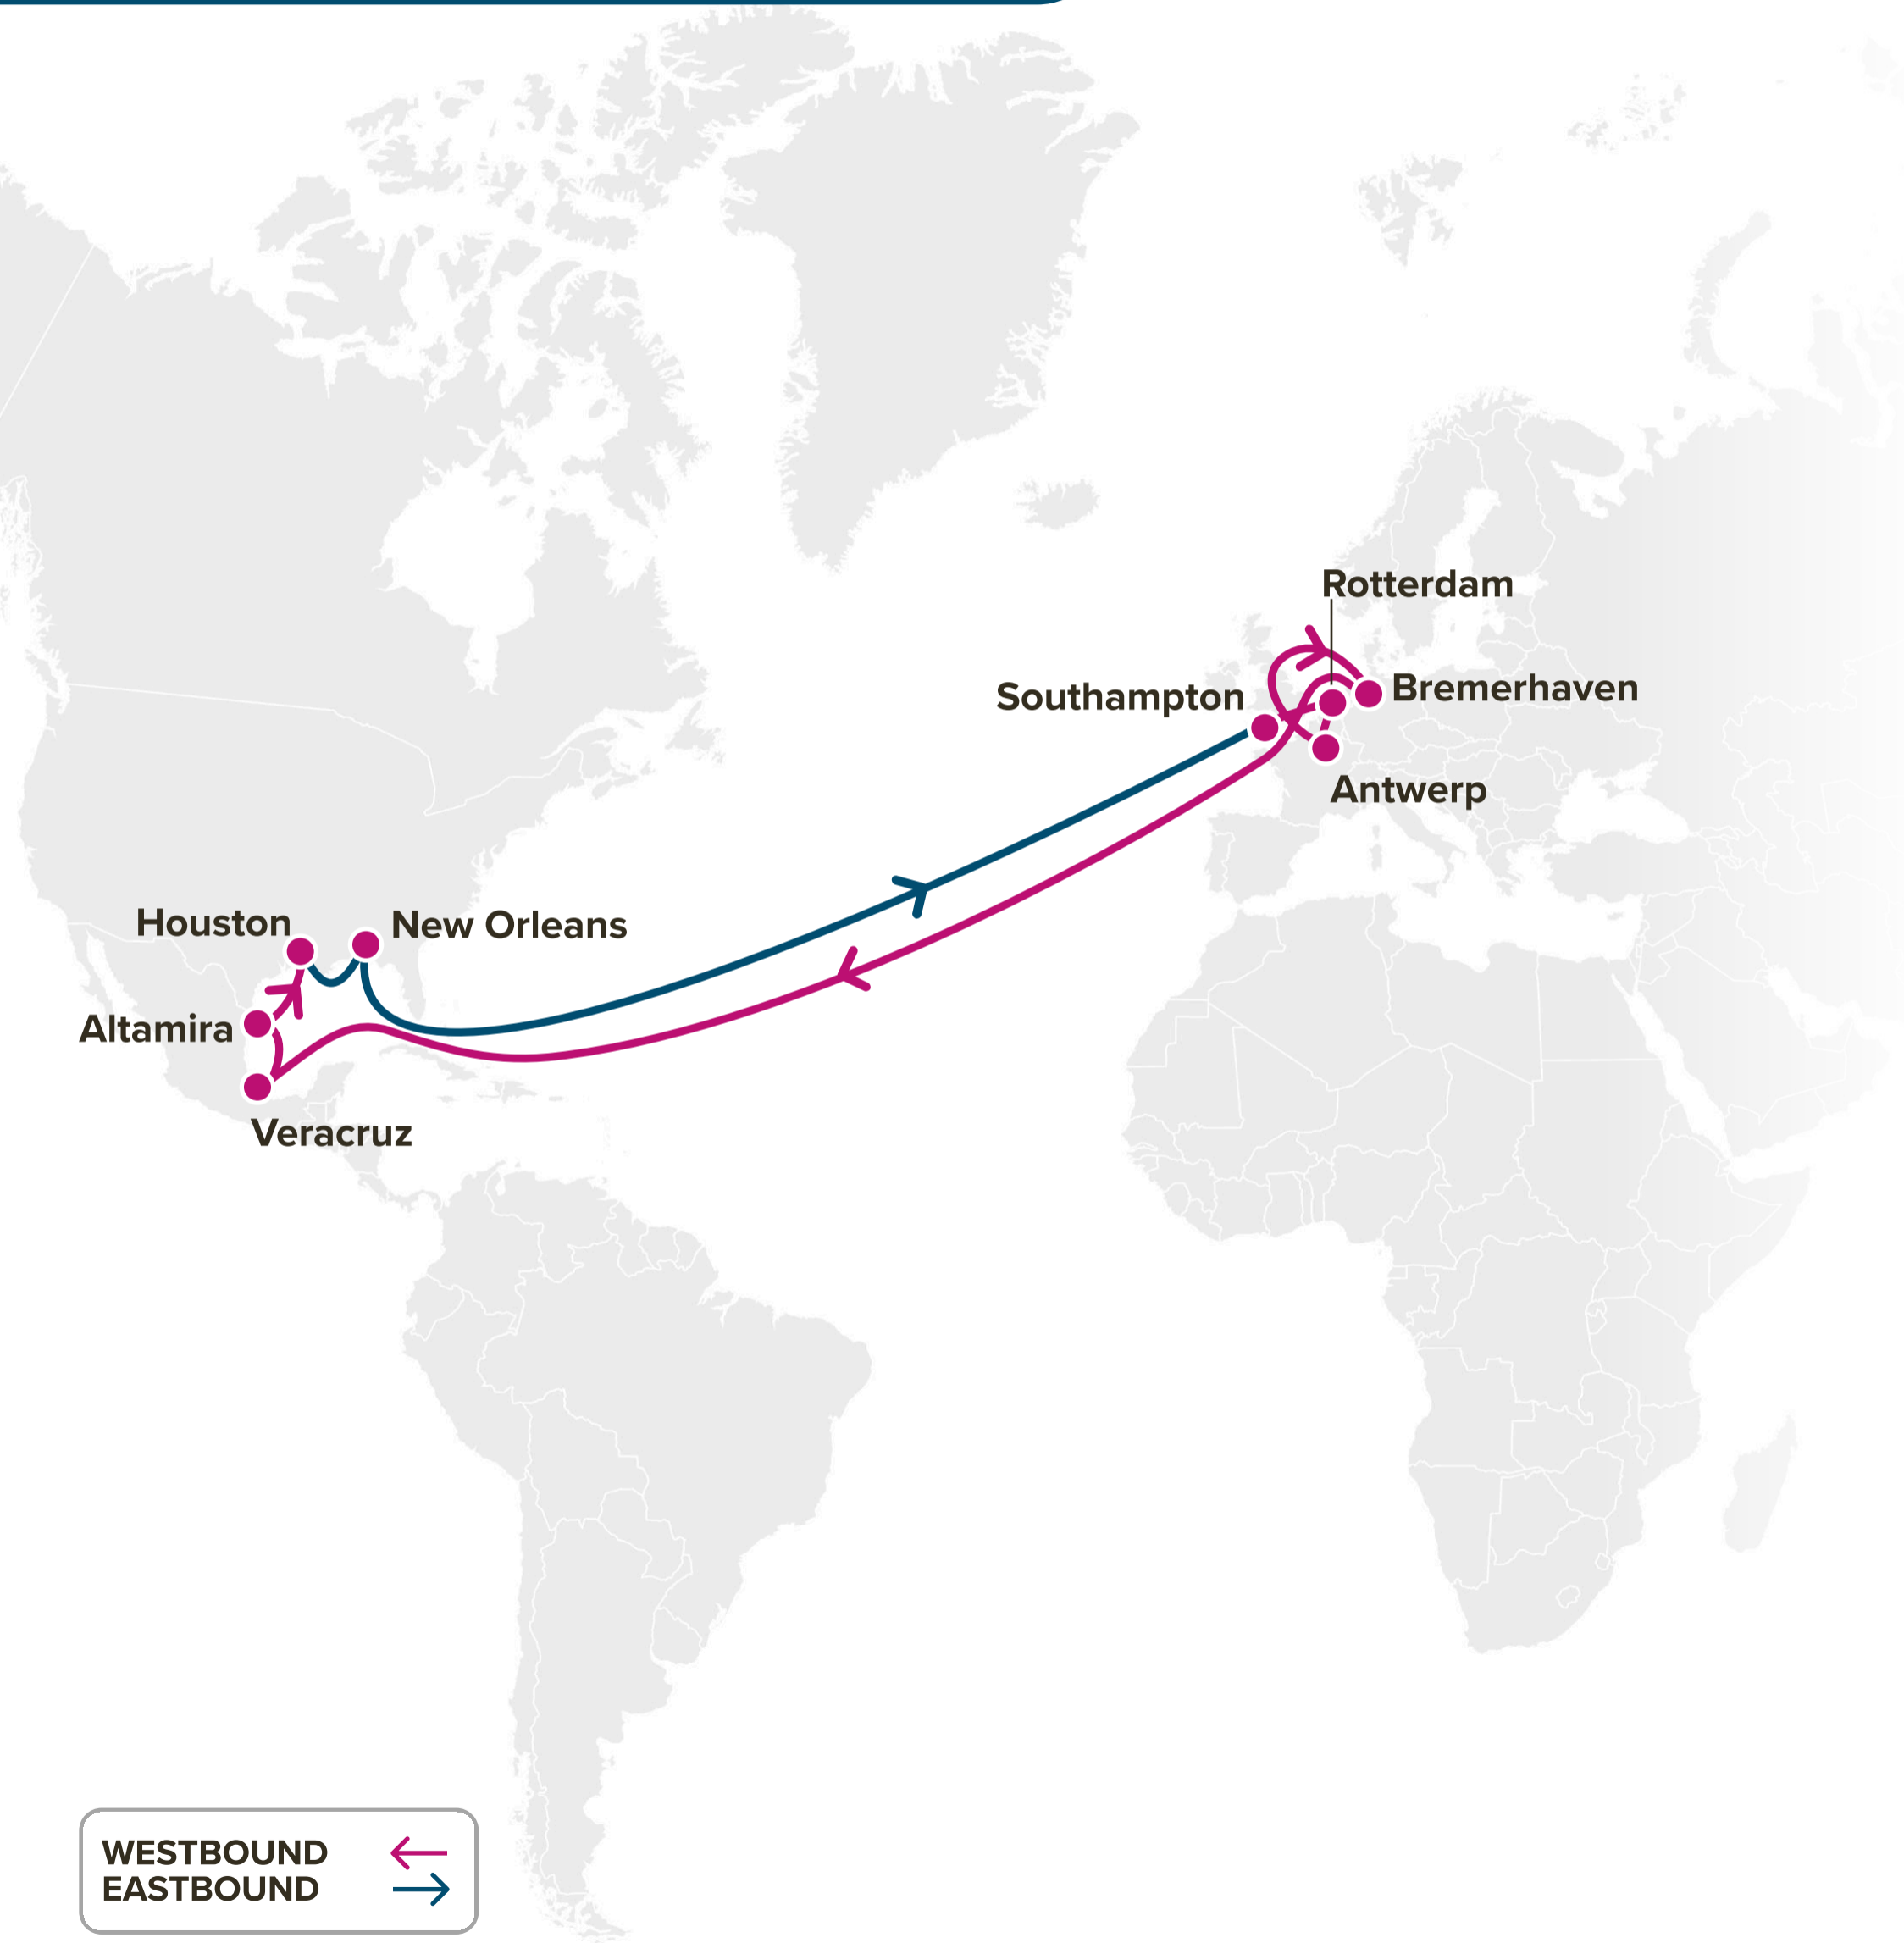

AT3

- Southampton
- Rotterdam
- Antwerp
- Bremerhaven
- Veracruz
- Altamira
- Houston
- New Orleans
- Southampton

AL5

- Southampton
- Le Havre
- Hamburg
- Antwerp
- Miami
- Cartagena
- Rodman
- Los Angeles
- Oakland
- Rodman
- Caucedo
- Southampton

AT4

- La Spezia
- Genoa
- Fos
- Valenica
- Algeciras
- New York
- Norfolk
- Savannah
- Miami
- Algeciras

EMA

- Iskenderun
- Aliaga
- Istanbul
- Piraeus
- Salerno
- New York
- Norfolk
- Savannah
- Iskenderun

WESTBOUND ←
EASTBOUND →

Service Features

- Seamless connection from key European hubs to major US ports
- Fast Transit time from France to New York

Port Rotation

(Terminals are subject to change)

ORIGIN	CODE	ETA	ETD	TERMINAL
SOUTHAMPTON	SOU	THU	FRI	DP WORLD SOUTHAMPTON
ANTWERP	ANR	SUN	MON	DP WORLD ANTWERP GATEWAY
ROTTERDAM	RTM	TUE	WED	ECT DELTA TERMINAL
BREMERHAVEN	BRV	THU	SAT	EUROGATE CONTAINER TERMINAL BREMERHAVEN
LE HAVRE	LEH	MON	TUE	GMP- TERMINAL DE FRANCE
NEW YORK	NYC	FRI	MON	PORT LIBERTY BAYONNE
NORFOLK	ORF	TUE	WED	VIRGINIA INTERNATIONAL GATEWAY (VIG)
CHARLESTON	CHS	THU	SAT	WANDO WELCH TERMINAL (WWT)
SAVANNAH	SAV	SUN	WED	GARDEN CITY TERMINAL (GCT)
SOUTHAMPTON	SOU	THU	FRI	DP WORLD SOUTHAMPTON

Transatlantic Service

AT1: Transatlantic 1

WESTBOUND ←
EASTBOUND →

Service Features

- Connection to Latin America available via Mexico
- Direct service from North Europe to Mexico, with no requirement for US AMS filing
- Comprehensive coverage of US Gulf with direct connections from Europe to Houston and New Orleans