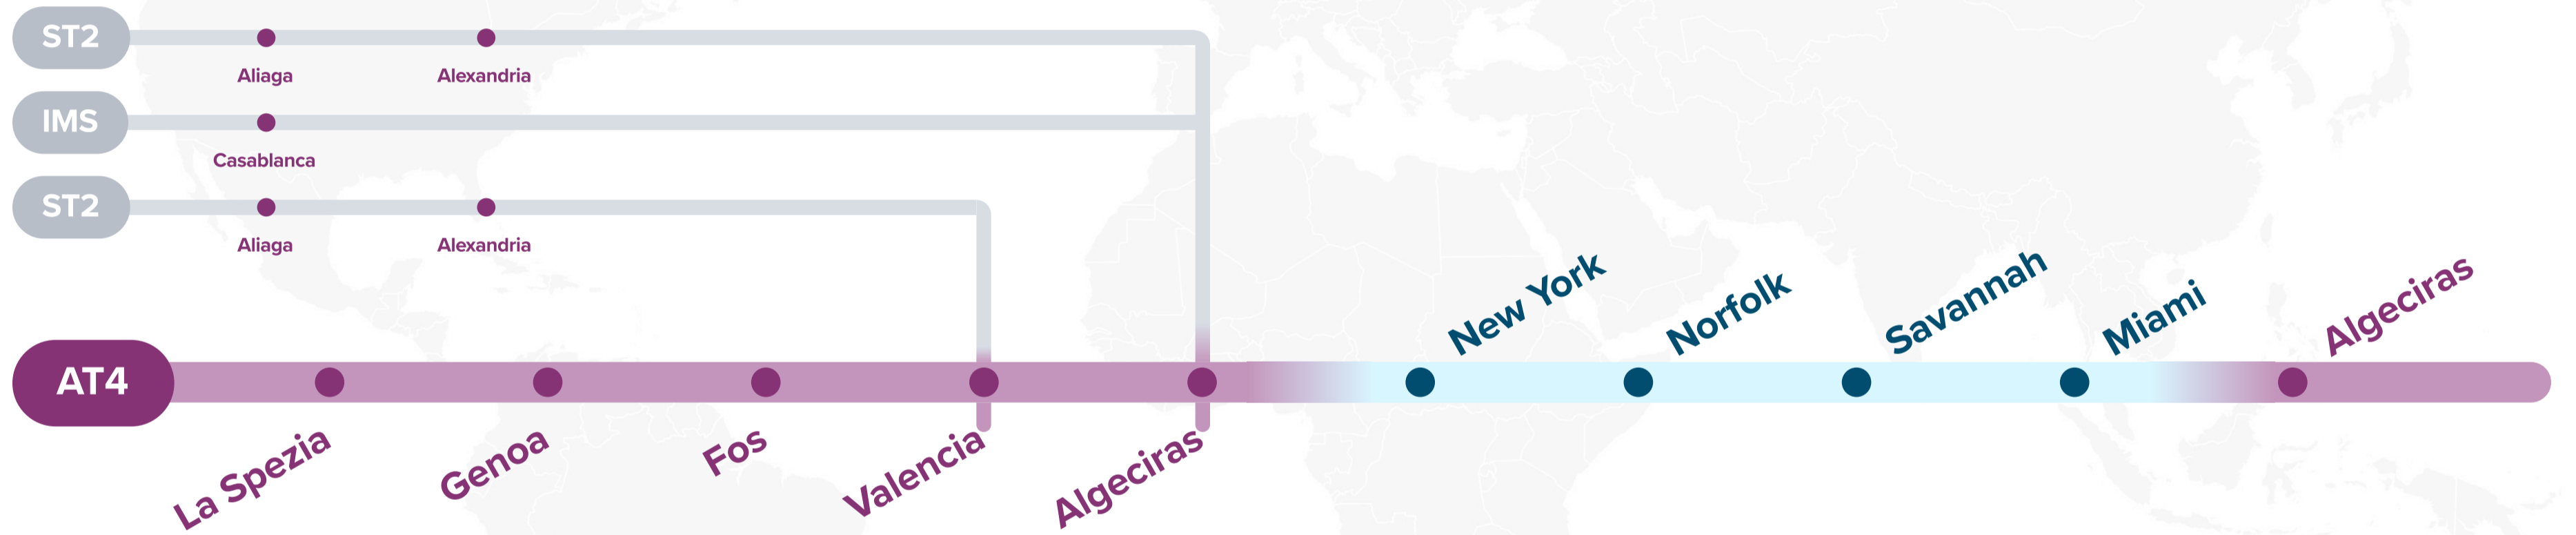

Transatlantic Service

AT4: Transatlantic 4

ST2: Spain Türkiye Service 2

IMS: Intra Morocco Service