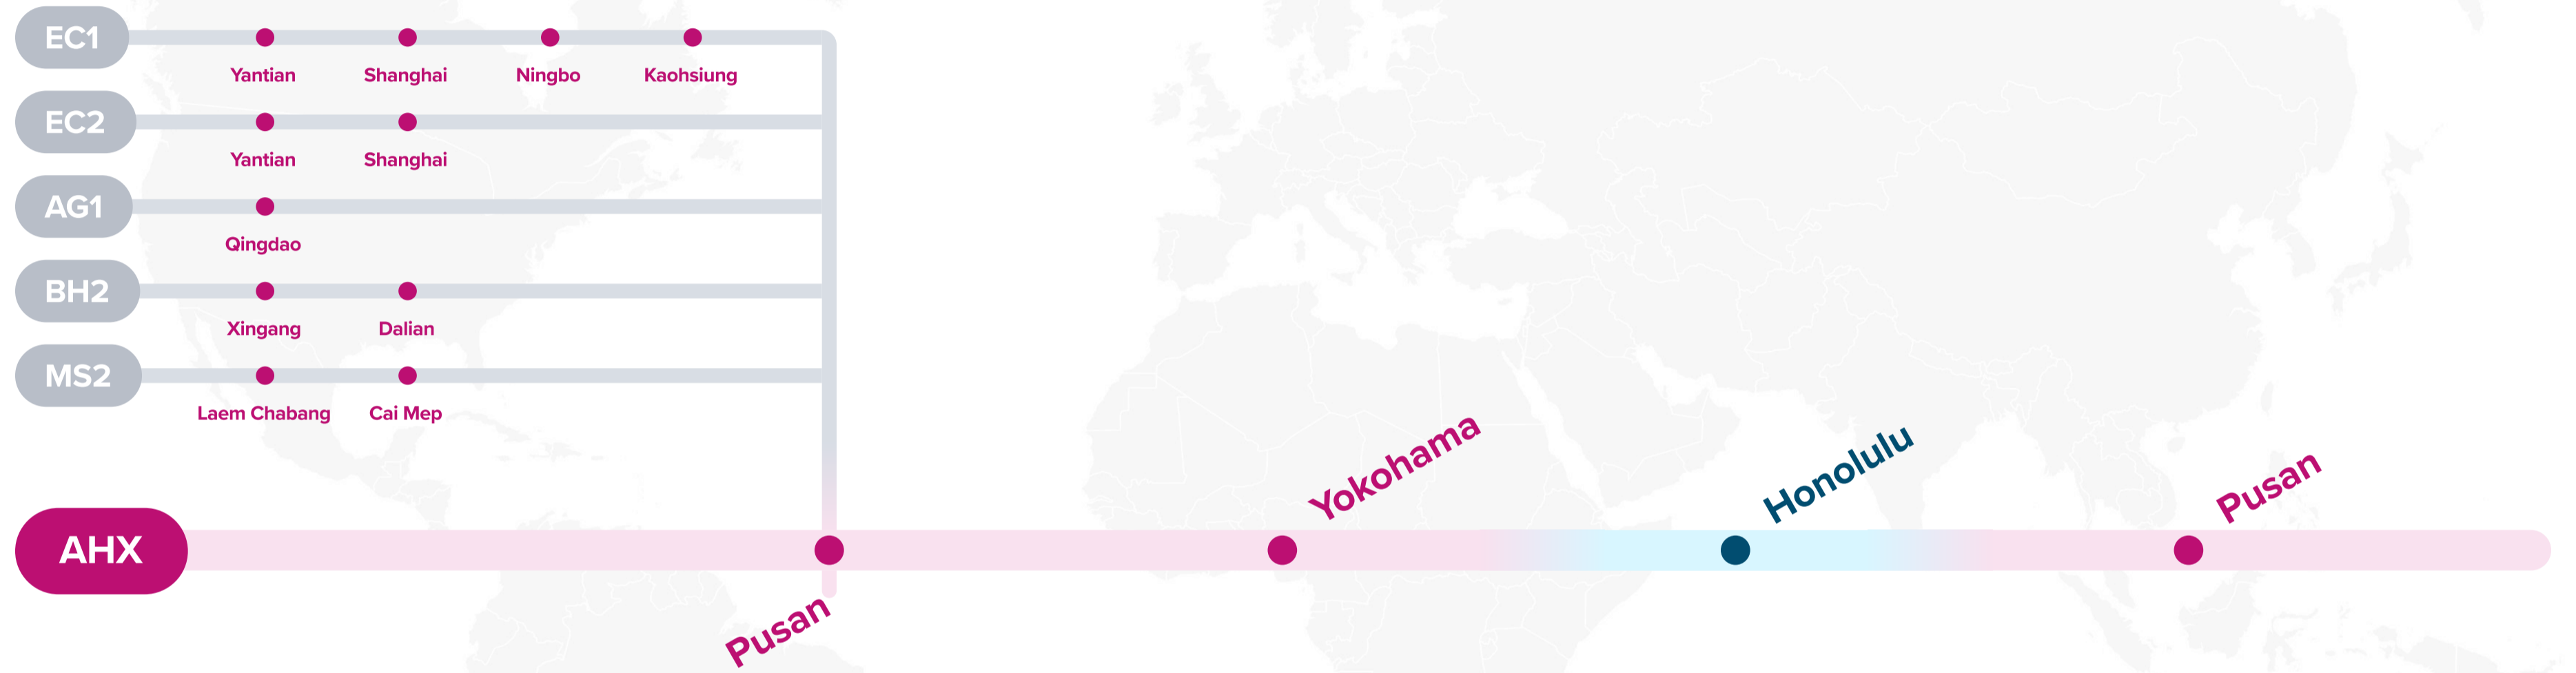

### Port Rotation

(Terminals are subject to change)

ORIGIN	CODE	ETA	ETD	TERMINAL
PUSAN	PUS	TUE	TUE	HANJIN BUSAN NEWPORT COMPANY
YOKOHAMA	YOK	THU	FRI	MINAMI HONMOKU MC1 2 3
HONOLULU	HNL	THU	SUN	PIER 1 TERMINAL
PUSAN	PUS	TUE	TUE	HANJIN BUSAN NEWPORT COMPANY

### Transit Time

E/B	HNL	W/B	PUS	YOK
PUS	16	HNL	23	25
YOK	13			

Asia – Pacific Southwest Service

# AHX: Asia Hawaii Express

**EC1:** US East Coast 1

**EC2:** US East Coast 2

**AG1:** Asia Gulf Express 1

**BH2:** Bohai Express 2

**MS2:** Mediterranean Pacific South 2

EASTBOUND →  
WESTBOUND ←