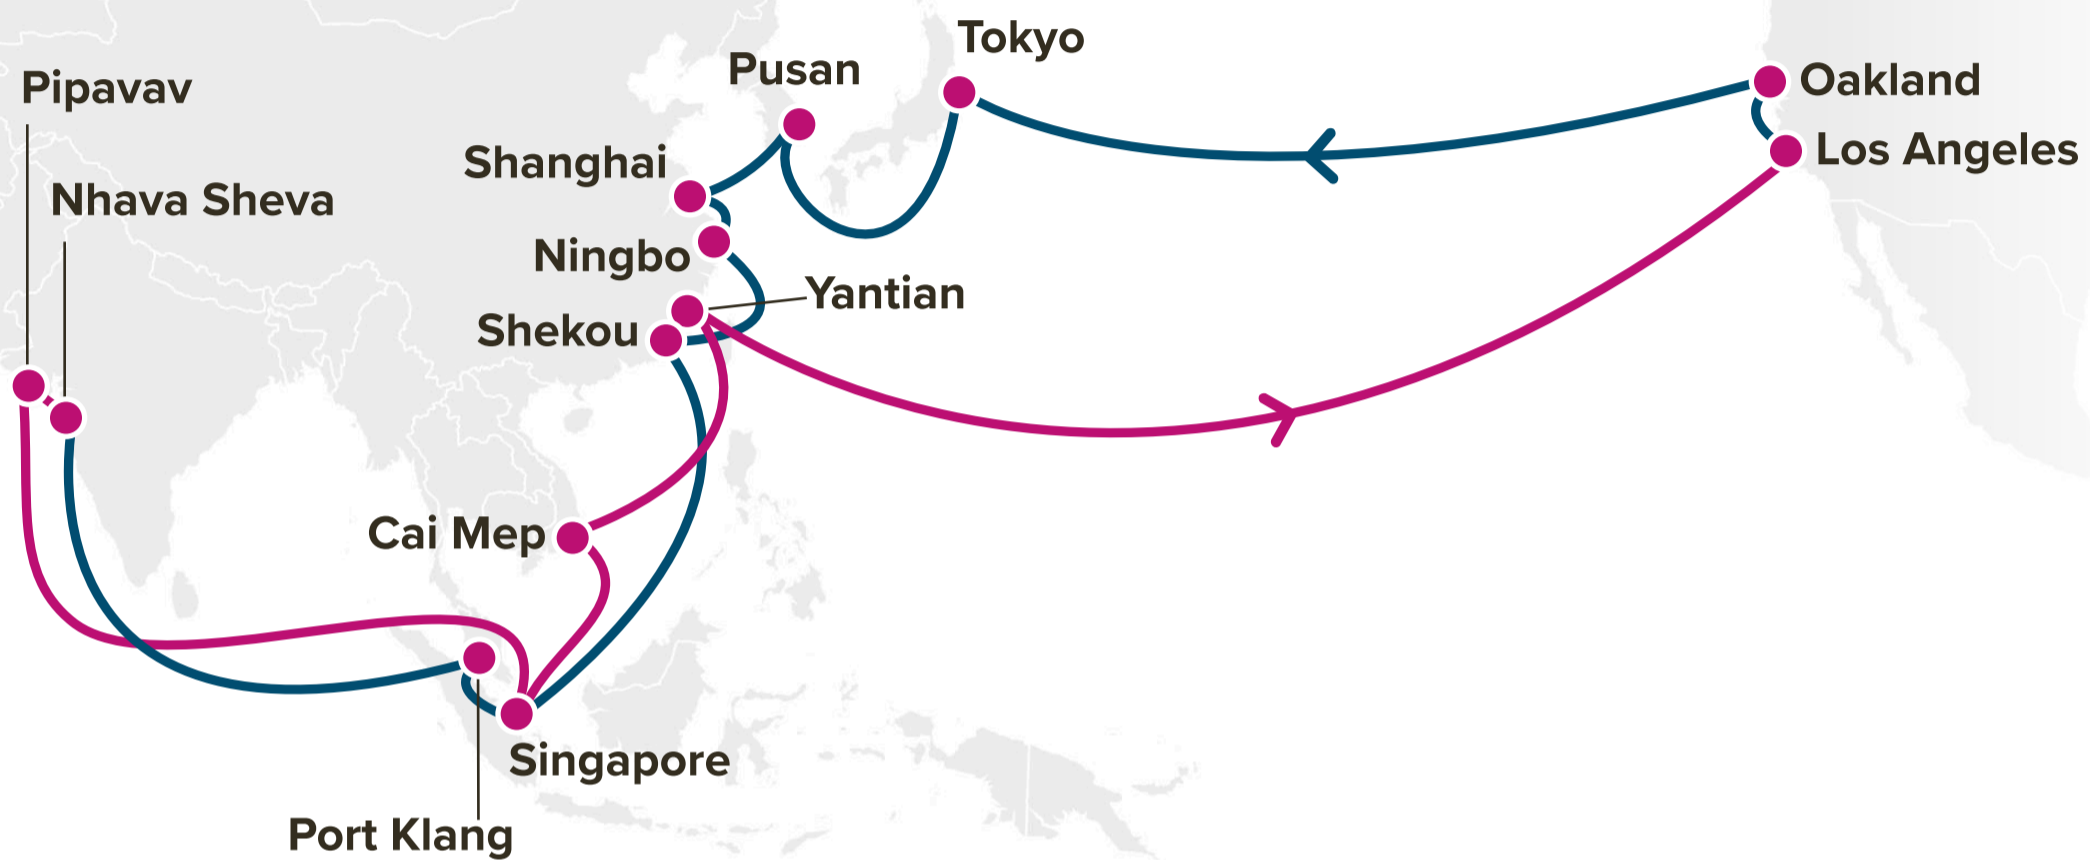

Transit Time

E/B	LAX	OAK	W/B	TYO	PUS	SHA	NGB	SHK	SIN	PKG	NSA	PAV
NSA	35	40	LAX	17	21	23	26	30	35	37	44	47
PAV	33	38	OAK	13	17	19	22	26	31	33	40	43
SIN	24	29										
CMP	21	26										
YTN	16	21										

Service Features

Service connecting India, Southeast Asia, and South China to the US West Coast.

Port Rotation

(Terminals are subject to change)

ORIGIN	CODE	ETA	ETD	TERMINAL
NHAVA SHEVA	NSA	SUN	TUE	GATEWAY TERMINAL INDIA (GTI)
PIPAVAV	PAV	WED	THU	APM TERMINALS PIPAVAV
SINGAPORE	SIN	FRI	SAT	PSA SINGAPORE
CAI MEP	CMP	MON	TUE	TAN CANG CAI MEP INTERNATIONAL TERMINAL (TCIT)
YANTIAN	YTN	FRI	SUN	YANTIAN INTERNATIONAL CONTAINER TERMINAL (YICT)
LOS ANGELES	LAX	TUE	FRI	TRAPAC CONTAINER TERMINAL
OAKLAND	OAK	SUIN	TUE	TRAPAC CONTAINER TERMINAL
TOKYO	TYO	MON	TUE	OHI NO.1-2 TERMINAL
PUSAN	PUS	FRI	SAT	HMM PSA NEW-PORT TERMINAL (HPNT)
SHANGHAI	SHA	SUN	TUE	WAI GAO QIAO TERMINAL PHASE 2
NINGBO	TYO	WED	FRI	NINGBO BEILUN SECOND CONTAINER TERMINAL
SHEKOU	SHK	SUN	MON	MAWAN CONTAINER TERMINAL (MCT)
SINGAPORE	SIN	FRI	SAT	PSA SINGAPORE
PORT KLANG	PKG	SUN	SUN	WESTPORTS
NHAVA SHEVA	NSA	SUN	TUE	GATEWAY TERMINAL INDIA (GTI)