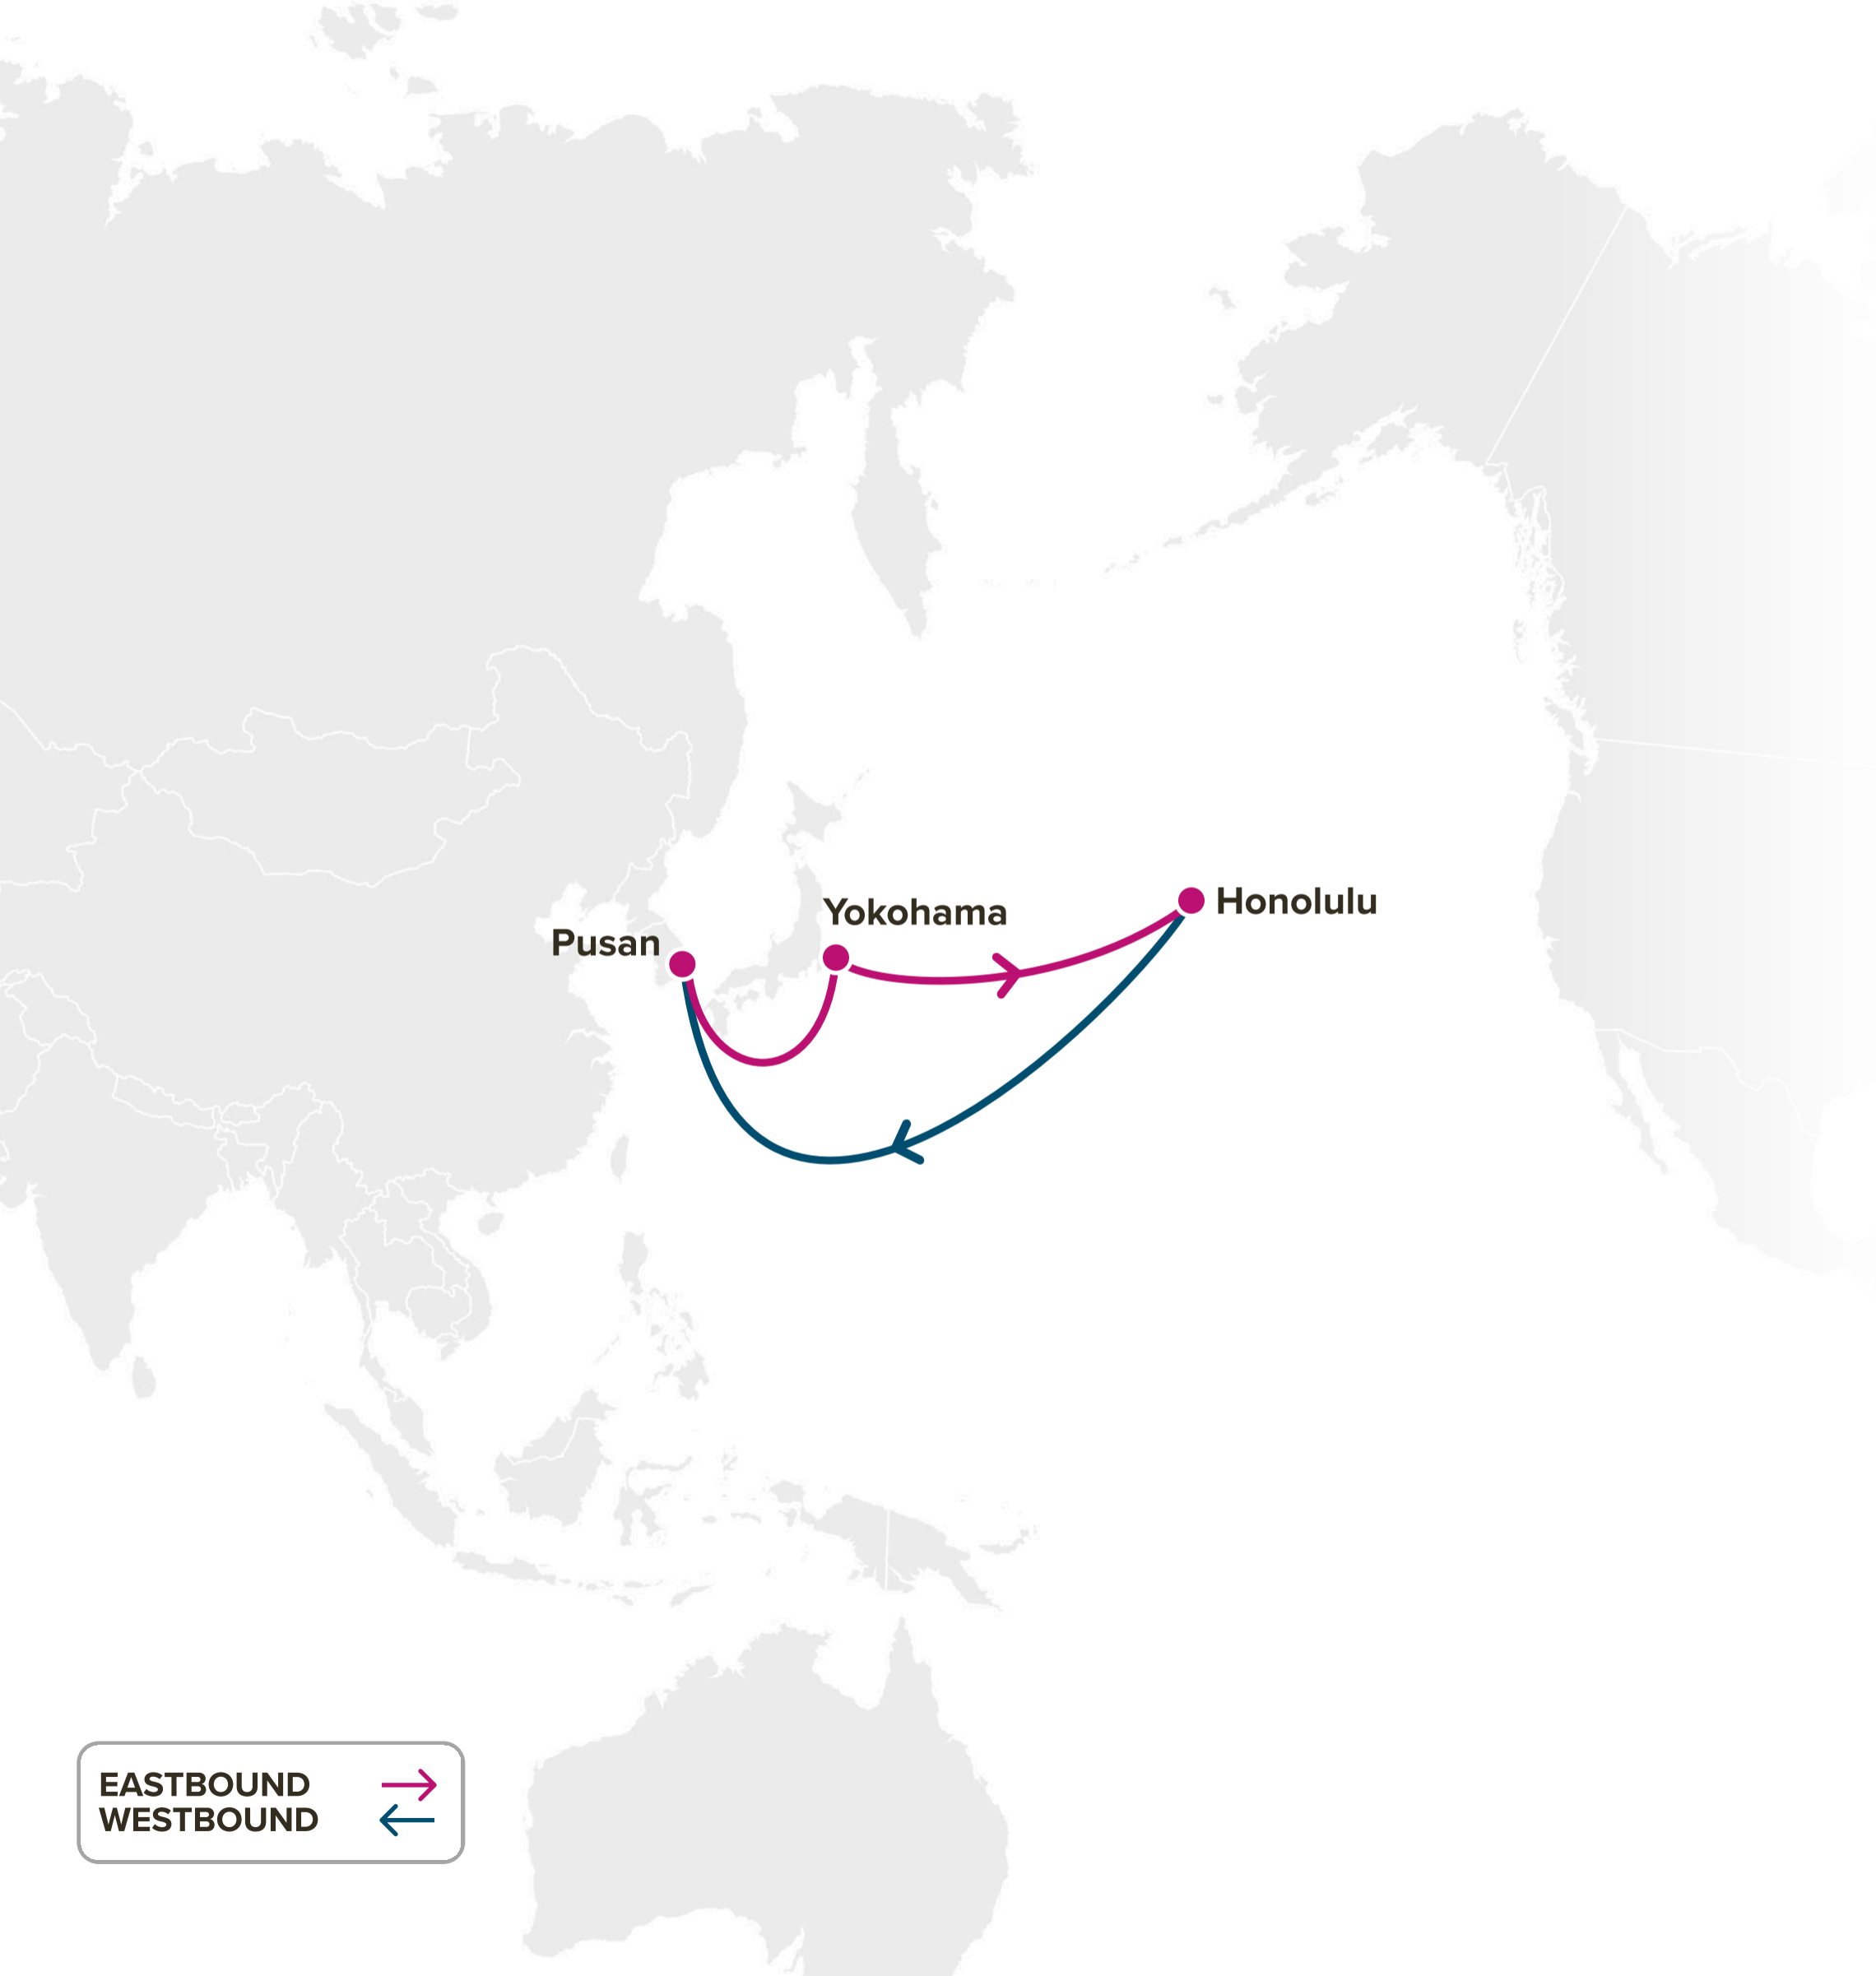

### Service Features

☐ Direct service connecting Qingdao and Ningbo to the US West Coast.

### Transit Time

E/B	LAX	OAK	W/B	TAO	NGB
TAO	18	24	LAX	19	22
NGB	14	20	OAK	15	18

EASTBOUND →  
WESTBOUND ←