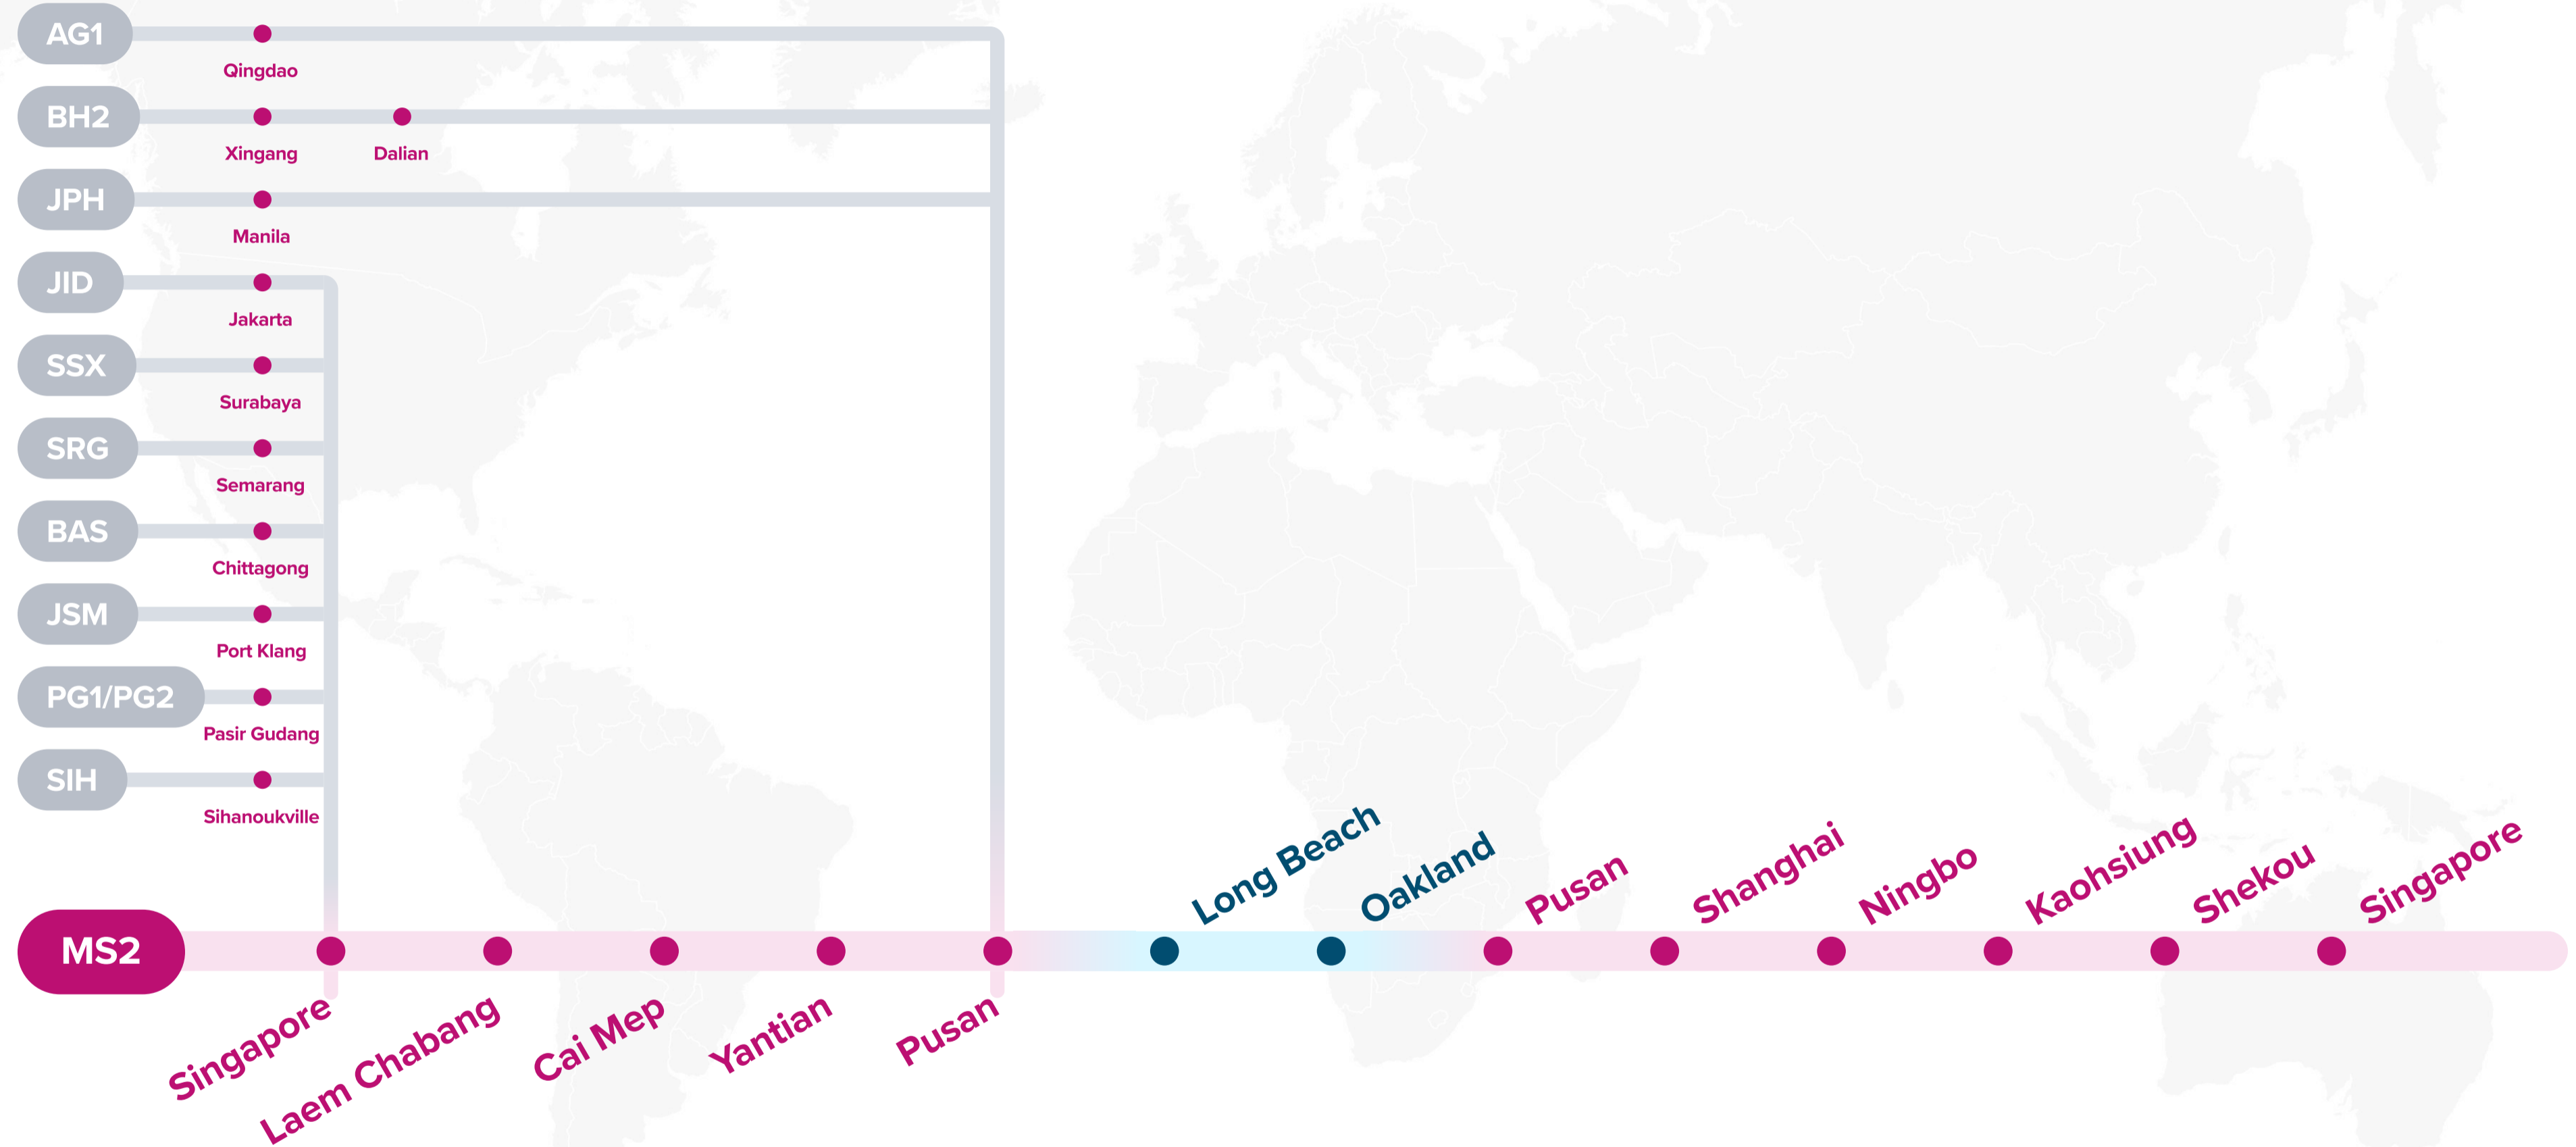

Asia – Pacific Southwest Service

MS2: Mediterranean Pacific South 2

AG1: Asia Gulf Express 1

BH2: Bohai Express 2

JPH: Japan Philippines

JID: Japan Indonesia

SSX: Surabaya Singapore Express

SRG: Semarang Service

BAS: Bangladesh Singapore

JSM: Japan Straits Malaysia

PG1/2: Pasir Gudang Express 1/2

SIH: Sihanoukville Service