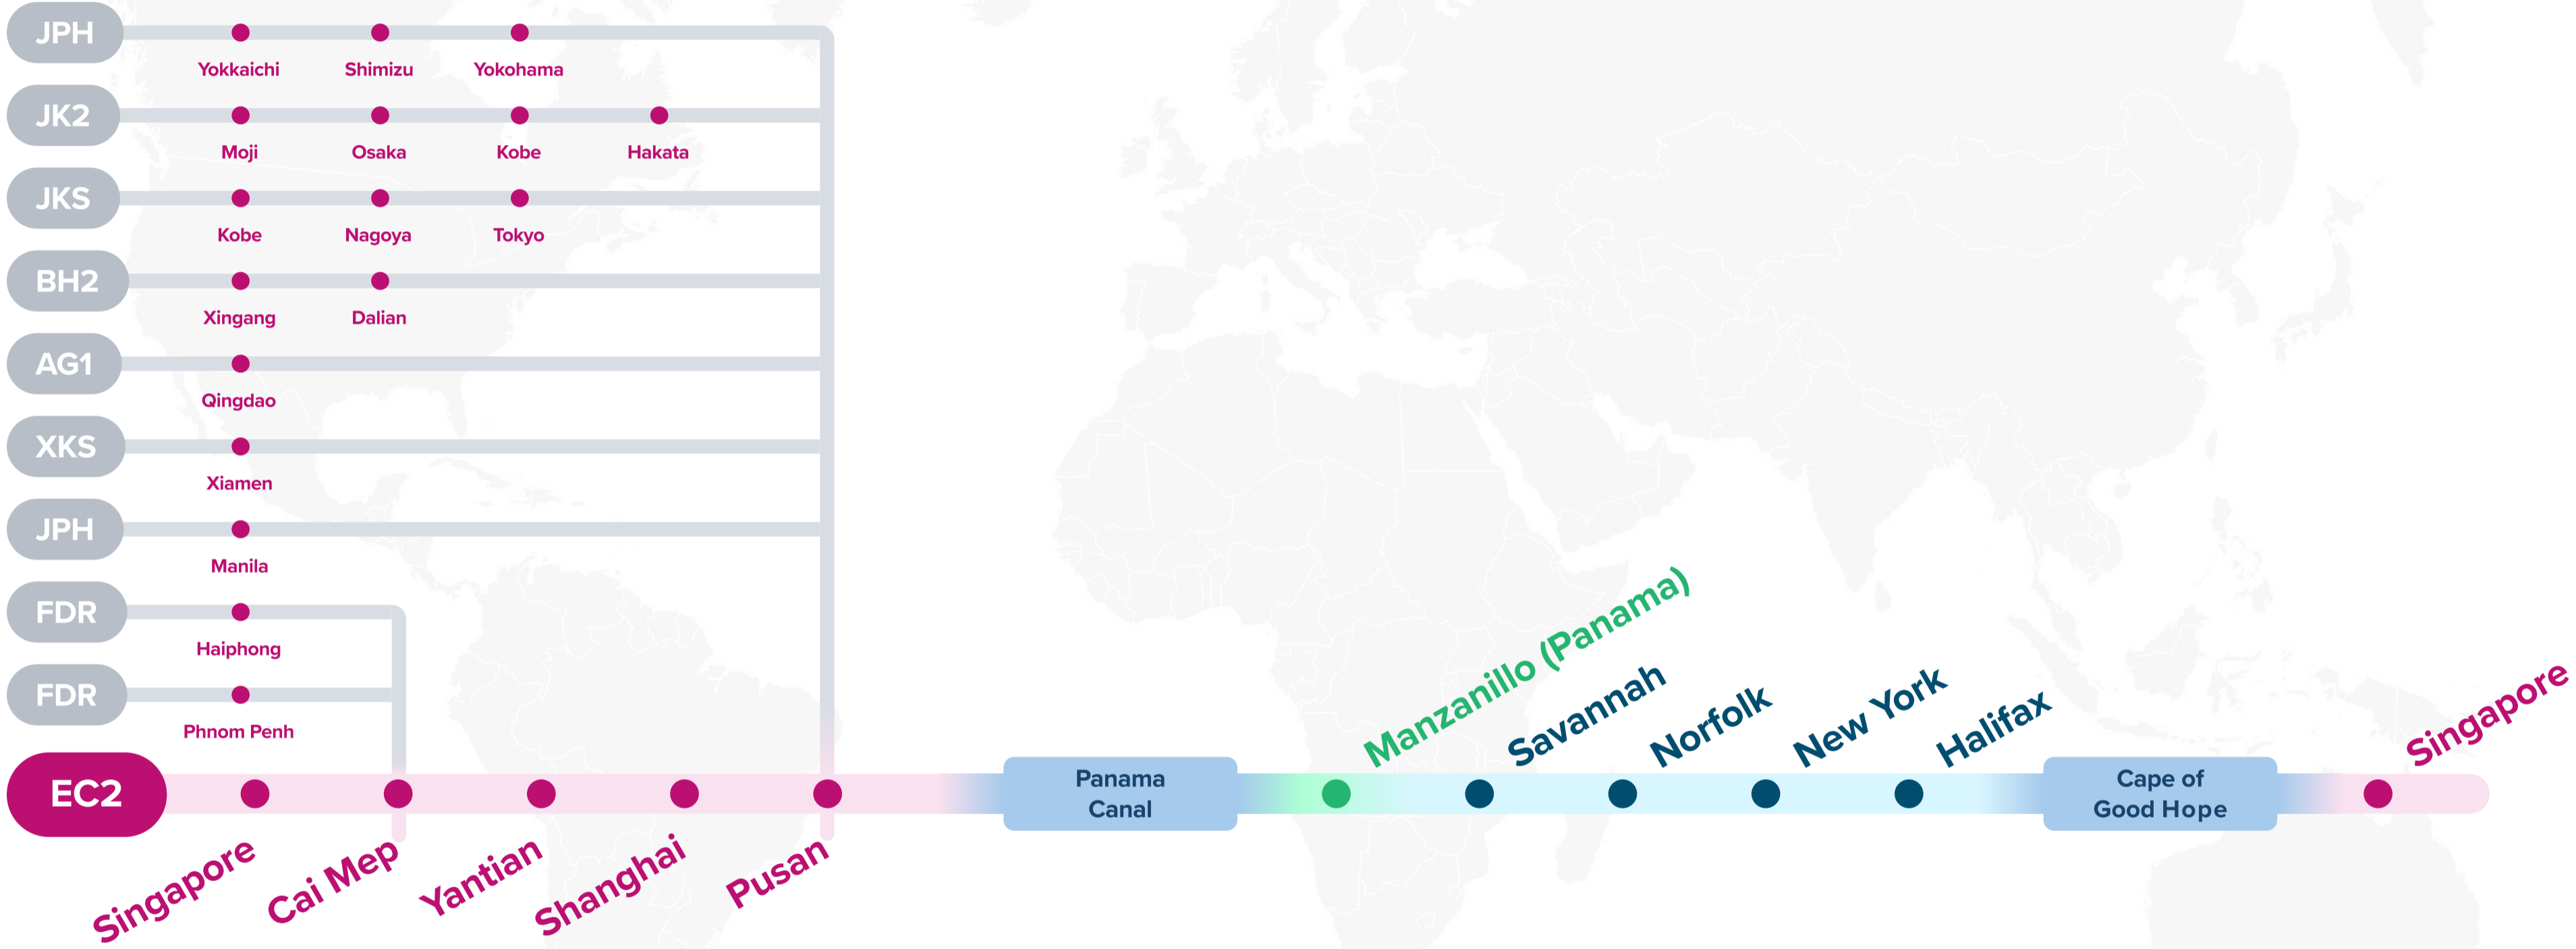

Asia – East Coast North America Service (via CoGH)

EC2: US East Coast 2

JPH: Japan Philippines

FDR: Feeder

JK2: Japan Korea Express 2

JKS: Japan Korea Shuttle

BH2: Bohai Express 2

AG1: Asia Gulf Express 1

XKS: Xiamen Kaohsiung Shuttle