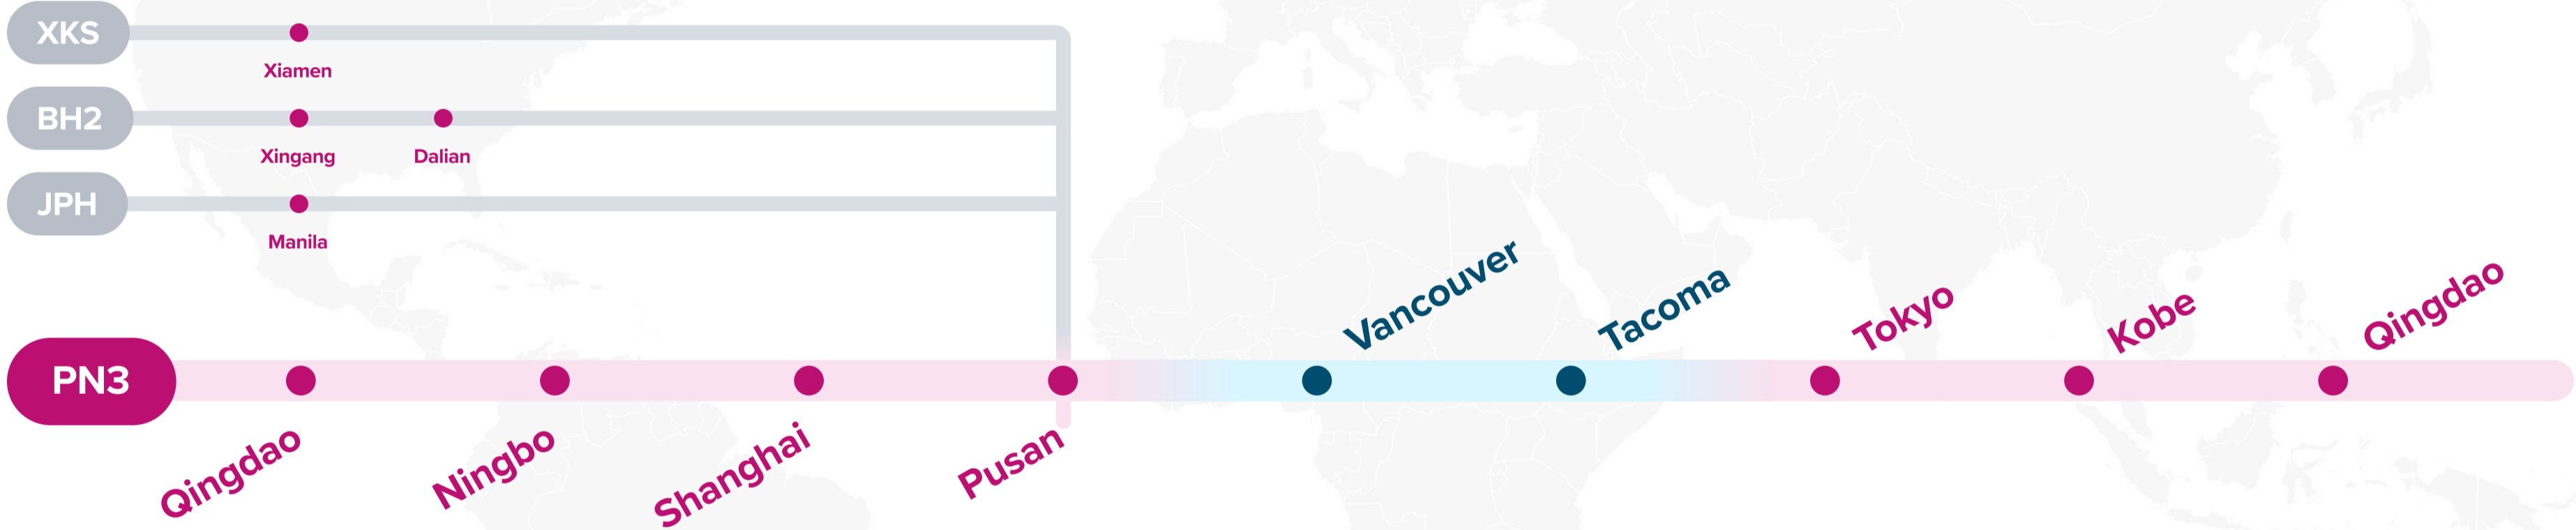

Asia – Pacific Northwest Service

PN3: Pacific North 3

XKS: Xiamen Kaohsiung Shuttle
BH2: Bohai Express 2
JPH: Japan Philippines