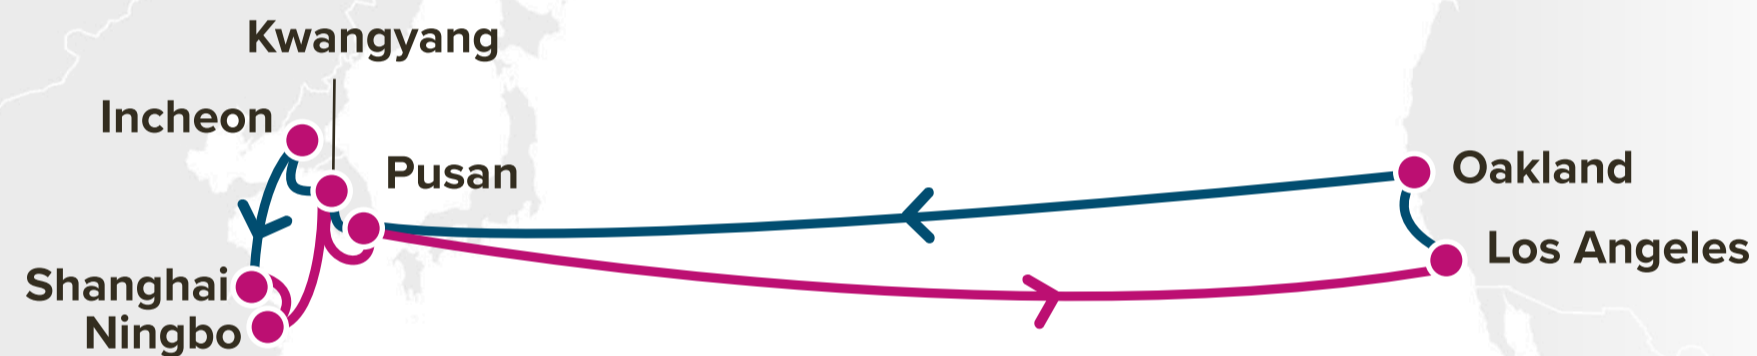

## Asia – Pacific Southwest Service

# VSE: Vietnam Shuttle Express

**FDR:** Feeder

**JID:** Japan Indonesia

**JSM:** Japan Straits Malaysia

**SSX:** Surabaya Singapore Express

**PG1/2:** Pasir Gudang Express 1/2

**SRG:** Semarang Service

**SIH:** Sihanoukville Service

**BAS:** Bangladesh Singapore

EASTBOUND →  
WESTBOUND ←

### Service Features

Service connecting South Korea and Central China to the US West Coast.