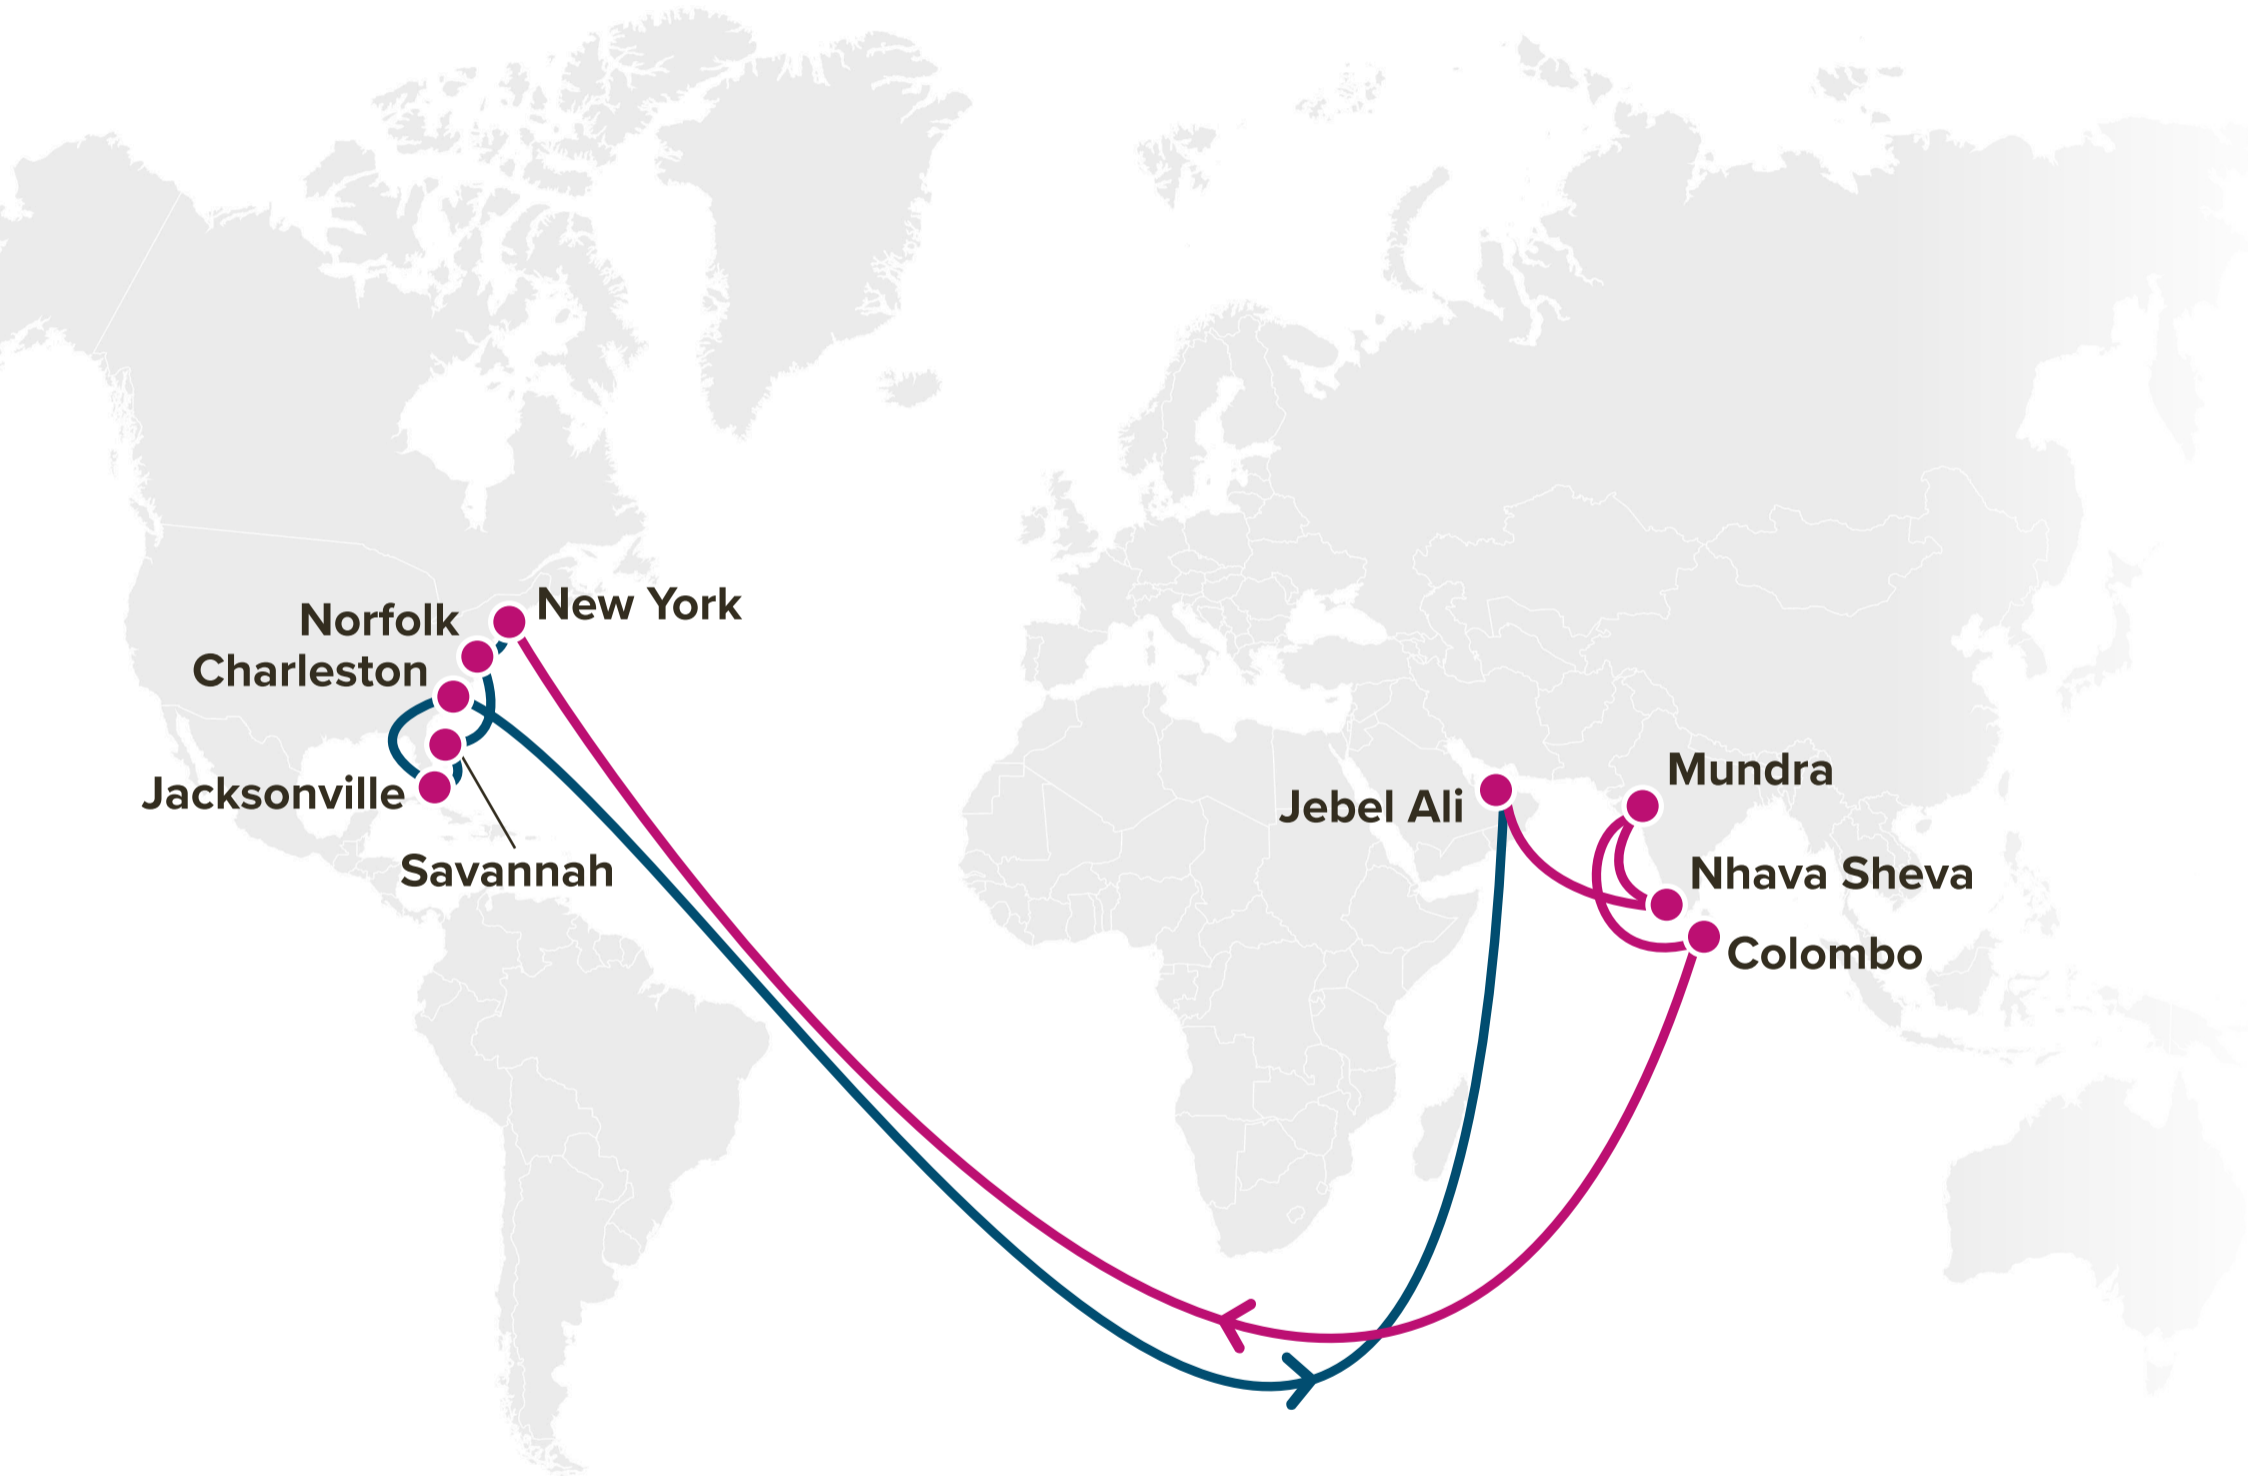

Asia – East Coast North America Service (via CoGH)

# EC4: US East Coast 4

**JPH:** Japan Philippines

**JK2:** Japan Korea Express 2

**JKS:** Japan Korea Shuttle

**BH2:** Bohai Express 2

**AG1:** Asia Gulf Express 1

**XKS:** Xiamen Kaohsiung Shuttle

**MS2:** Mediterranean Pacific South 2

**FDR:** Feeder

**Service Features**

- Service connecting India to the US East Coast.
- Direct service between Jebel Ali and US East Coast.

**Port Rotation**

(Terminals are subject to change)

ORIGIN	CODE	ETA	ETD	TERMINAL
JEBEL ALI	JEA	WED	THU	DP WORLD JEBEL ALI TERMINAL 3
NHAVA SHEVA	NSA	MON	TUE	GATEWAY TERMINAL INDIA (GTI)
MUNDRA	MUN	WED	THU	ADANI PORTS AND SEZ
COLOMBO	CMB	MON	TUE	COLOMBO INTERNATIONAL CONTAINER TERMINAL (CICT)
NEW YORK	NYC	WED	THU	APM TERMINALS NEWARK
NORFOLK	ORF	FRI	SUN	NORFOLK INTERNATIONAL TERMINALS (NIT)
SAVANNAH	SAV	MON	WED	GARDEN CITY TERMINAL
JACKSONVILLE	JAX	THU	THU	JACKSONVILLE SSA
CHARLESTON	CHS	SAT	SUN	WANDO WELCH TERMINAL (WWT)
JEBEL ALI	JEA	WED	THU	DP WORLD JEBEL ALI TERMINAL 3