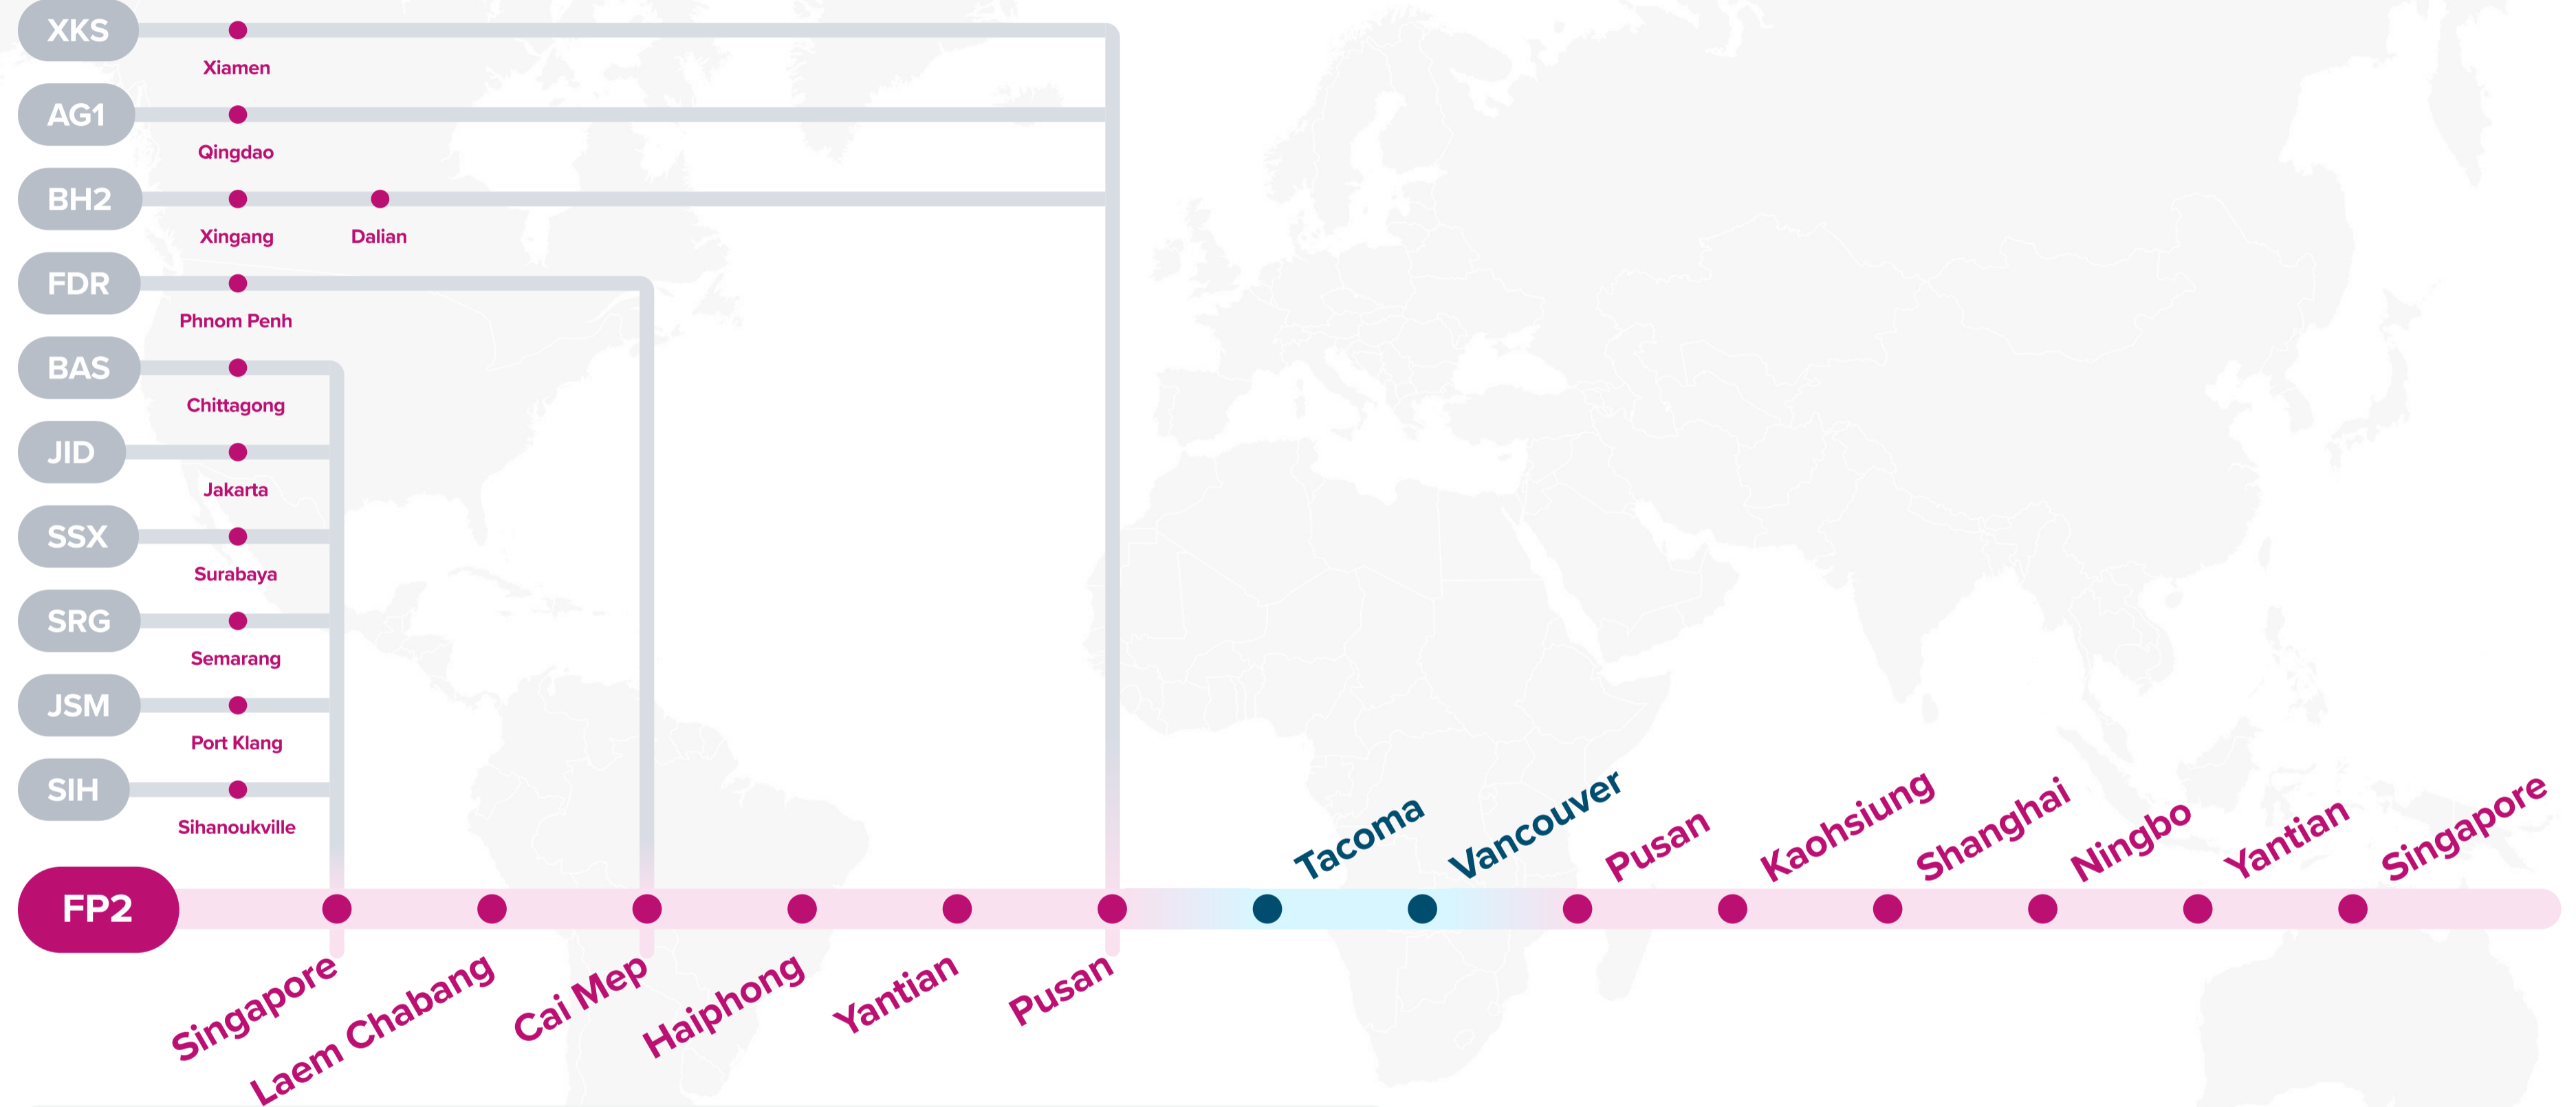

Asia – Pacific Northwest Service

FP2: Far East Pacific 2

XKS: Xiamen Kaohsiung Shuttle

AG1: Asia Gulf Express 1

BH2: Bohai Express 2

FDR: Feeder

BAS: Bangladesh Singapore

JID: Japan Indonesia

SSX: Surabaya Singapore Express

SRG: Semarang Service

JSM: Japan Straits Malaysia

SIH: Sihanoukville Service