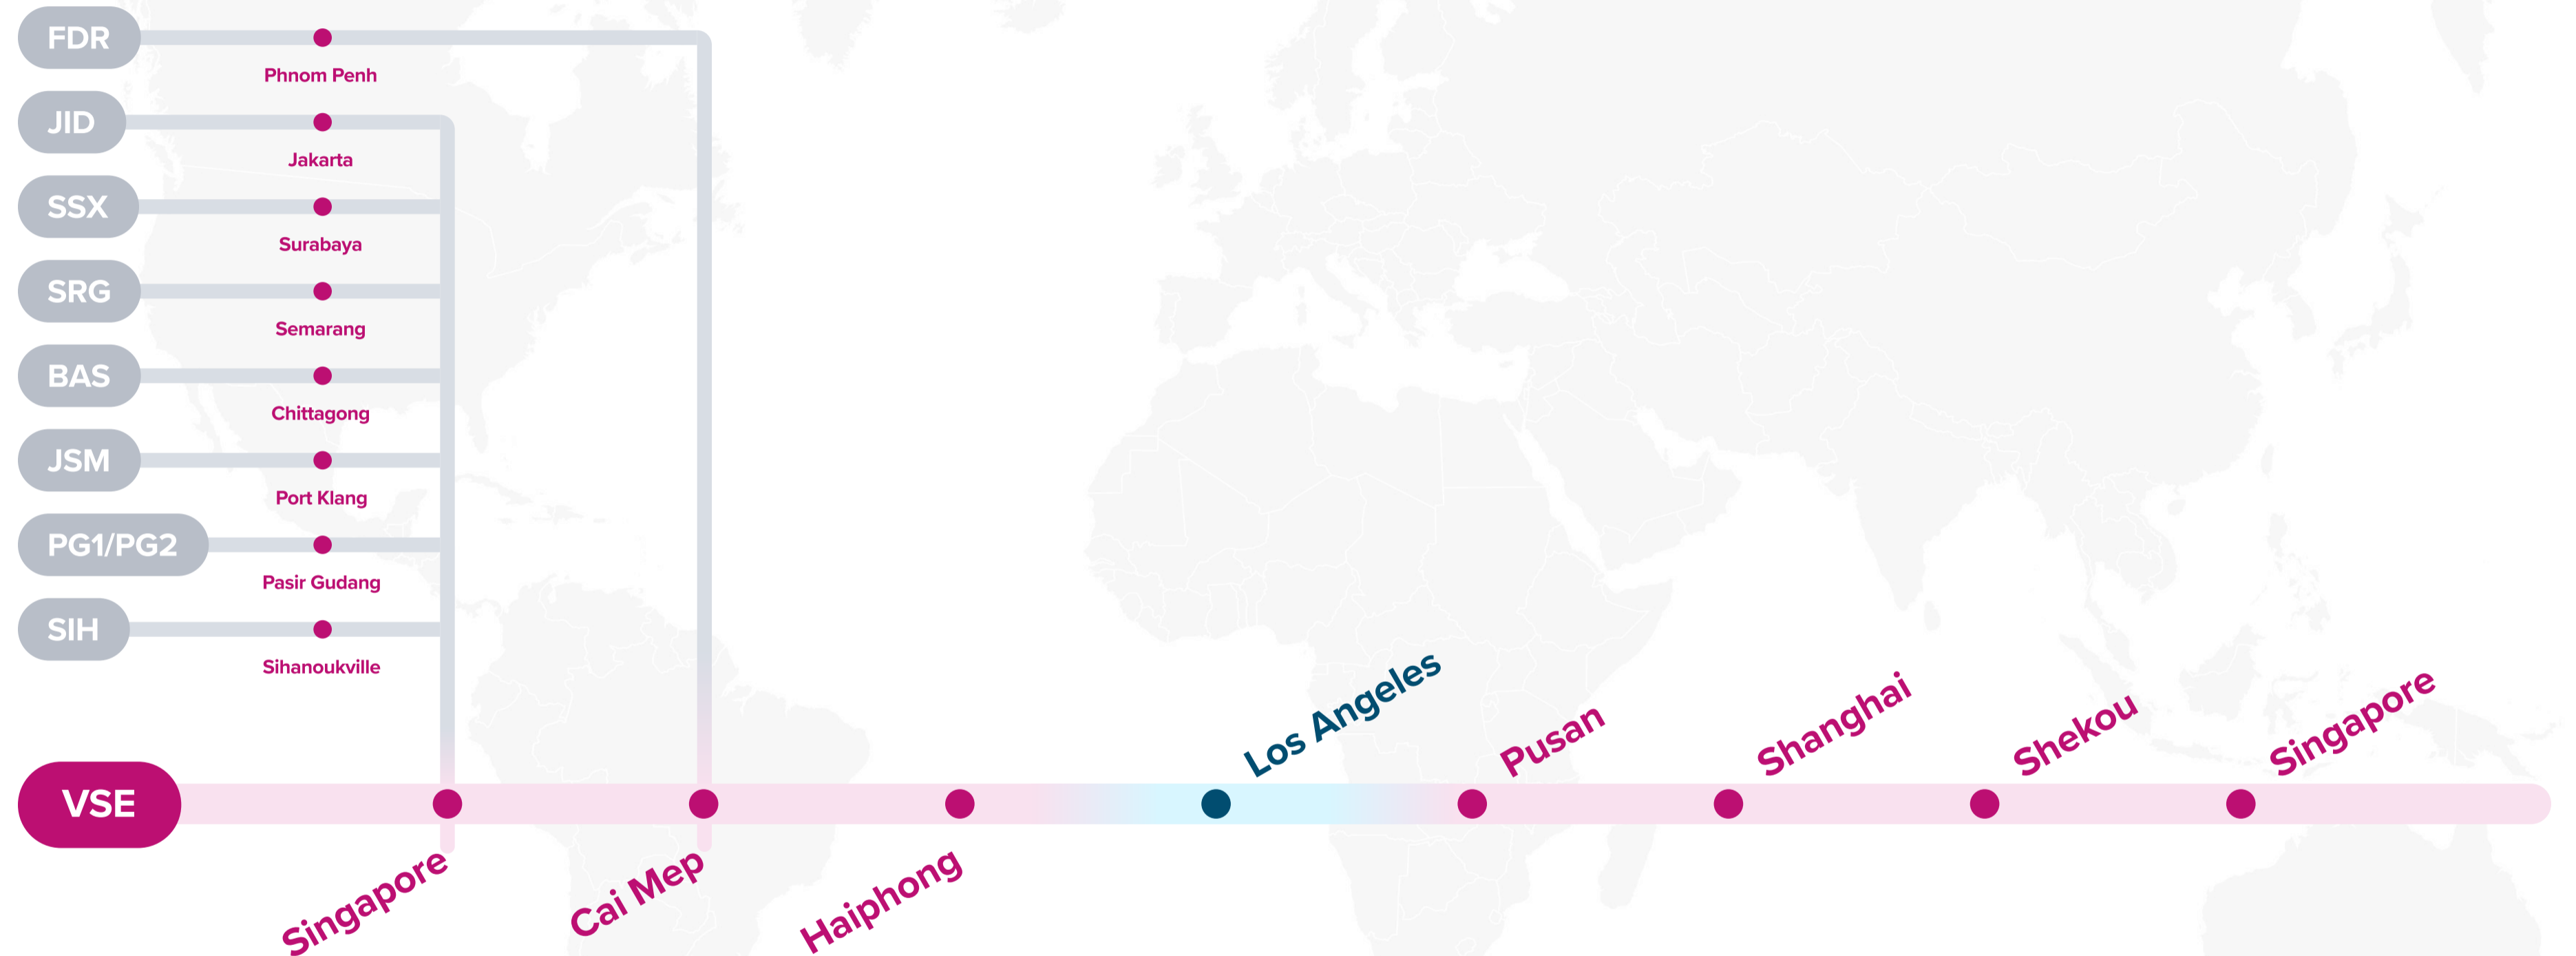

Asia – Pacific Southwest Service

VSE: Vietnam Shuttle Express

FDR: Feeder

JID: Japan Indonesia

JSM: Japan Straits Malaysia

SSX: Surabaya Singapore Express

PG1/2: Pasir Gudang Express 1/2

SRG: Semarang Service

SIH: Sihanoukville Service

BAS: Bangladesh Singapore