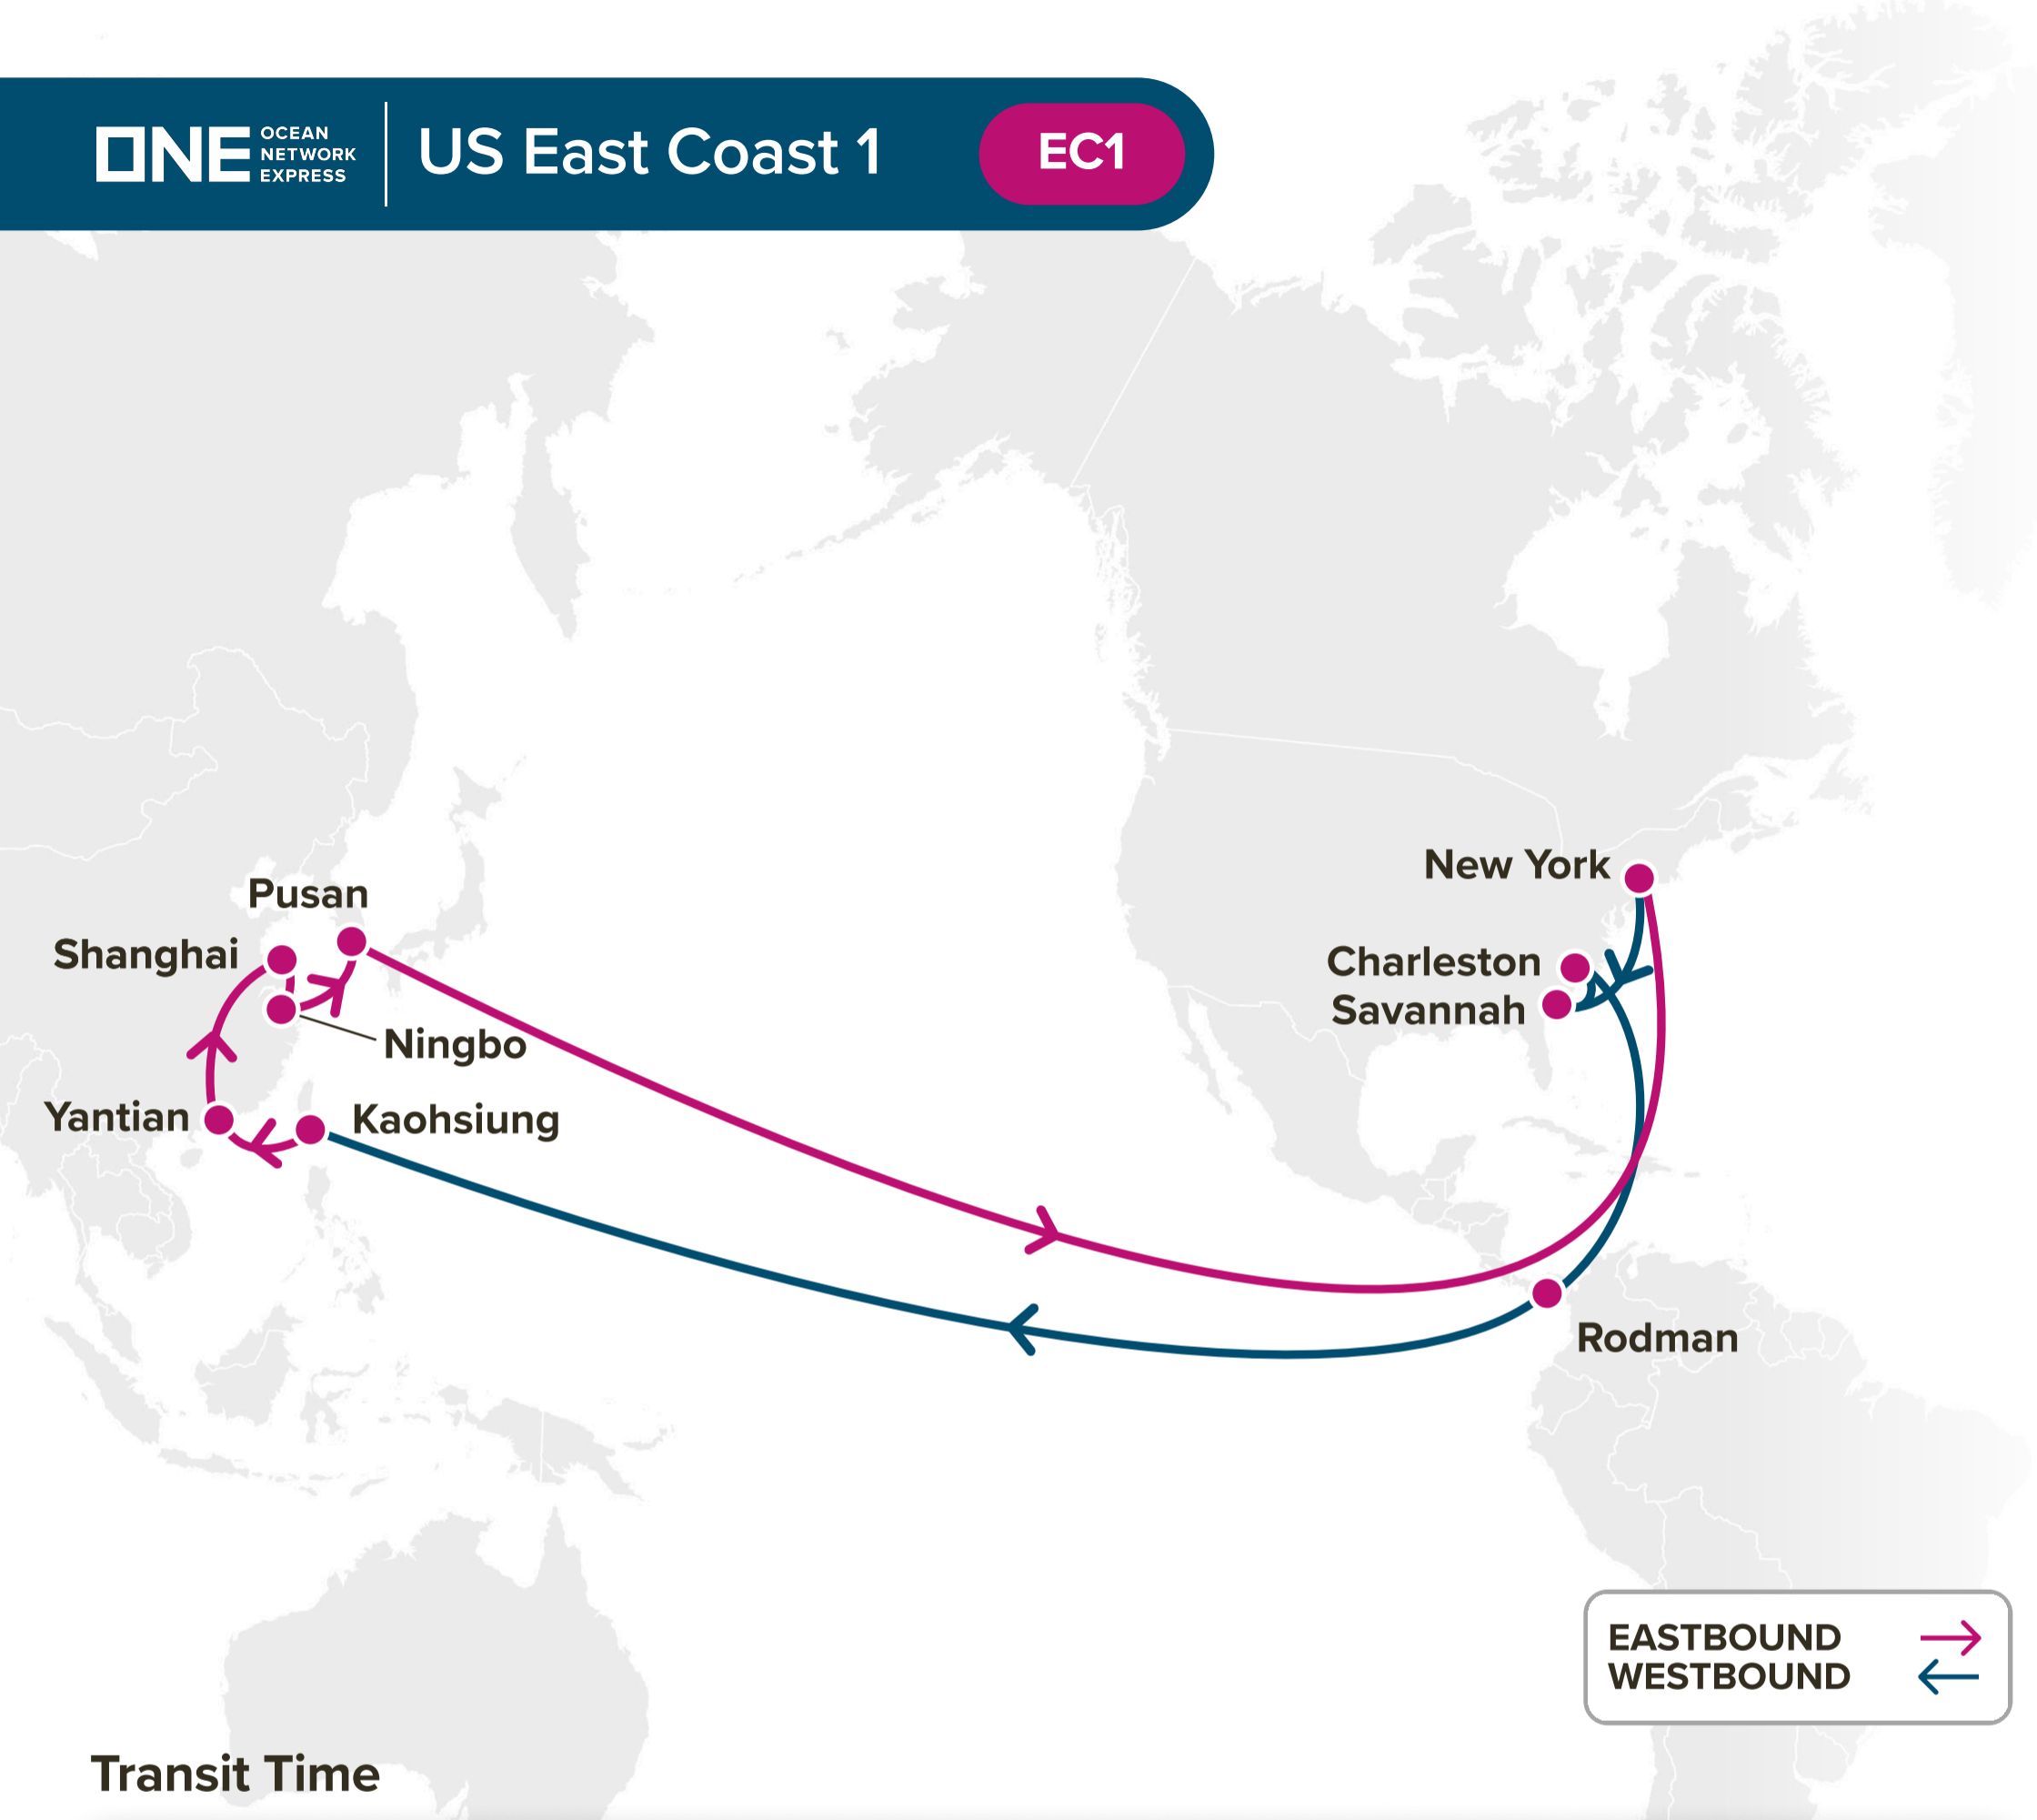

Service Features

Service connecting South Korea, South and Central China to the US East Coast.

Port Rotation

(Terminals are subject to change)

ORIGIN	CODE	ETA	ETD	TERMINAL
KAOHSIUNG	KHH	SAT	SUN	KAO MING CONTAINER TERMINAL (KMCT)
YANTIAN	YTN	MON	TUE	YANTIAN INTERNATIONAL CONTAINER TERMINAL (YICT)
SHANGHAI	SHA	THU	SAT	SIPG YANGSHAN PHASE IV
NINGBO	NGB	SUN	MON	NINGBO BEILUN SECOND CONTAINER TERMINAL
PUSAN	PUS	WED	FRI	HMM PSA NEW-PORT TERMINAL (HPNT)
NEW YORK	NYC	TUE	THU	PORT LIBERTY BAYONNE
SAVANNAH	SAV	SUN	MON	GARDEN CITY TERMINAL (GCT)
CHARLESTON	CHS	TUE	WED	WANDO WELCH TERMINAL (WWT)
RODMAN	ROD	MON	TUE	PSA PANAMA INTERNATIONAL TERMINAL (PPIT)
KAOHSIUNG	KHH	SAT	SUN	KAO MING CONTAINER TERMINAL (KMCT)

Transit Time

E/B	NYC	SAV	CHS	W/B	KHH	YTN	SHA	NGB	PUS
KHH	37	42	44	NYC	37	39	42	45	48
YTN	35	40	42	SAV	33	35	38	41	44
SHA	31	36	38	CHS	31	33	36	39	42
NGB	29	34	36	ROD	25	27	30	33	36
PUS	25	30	32