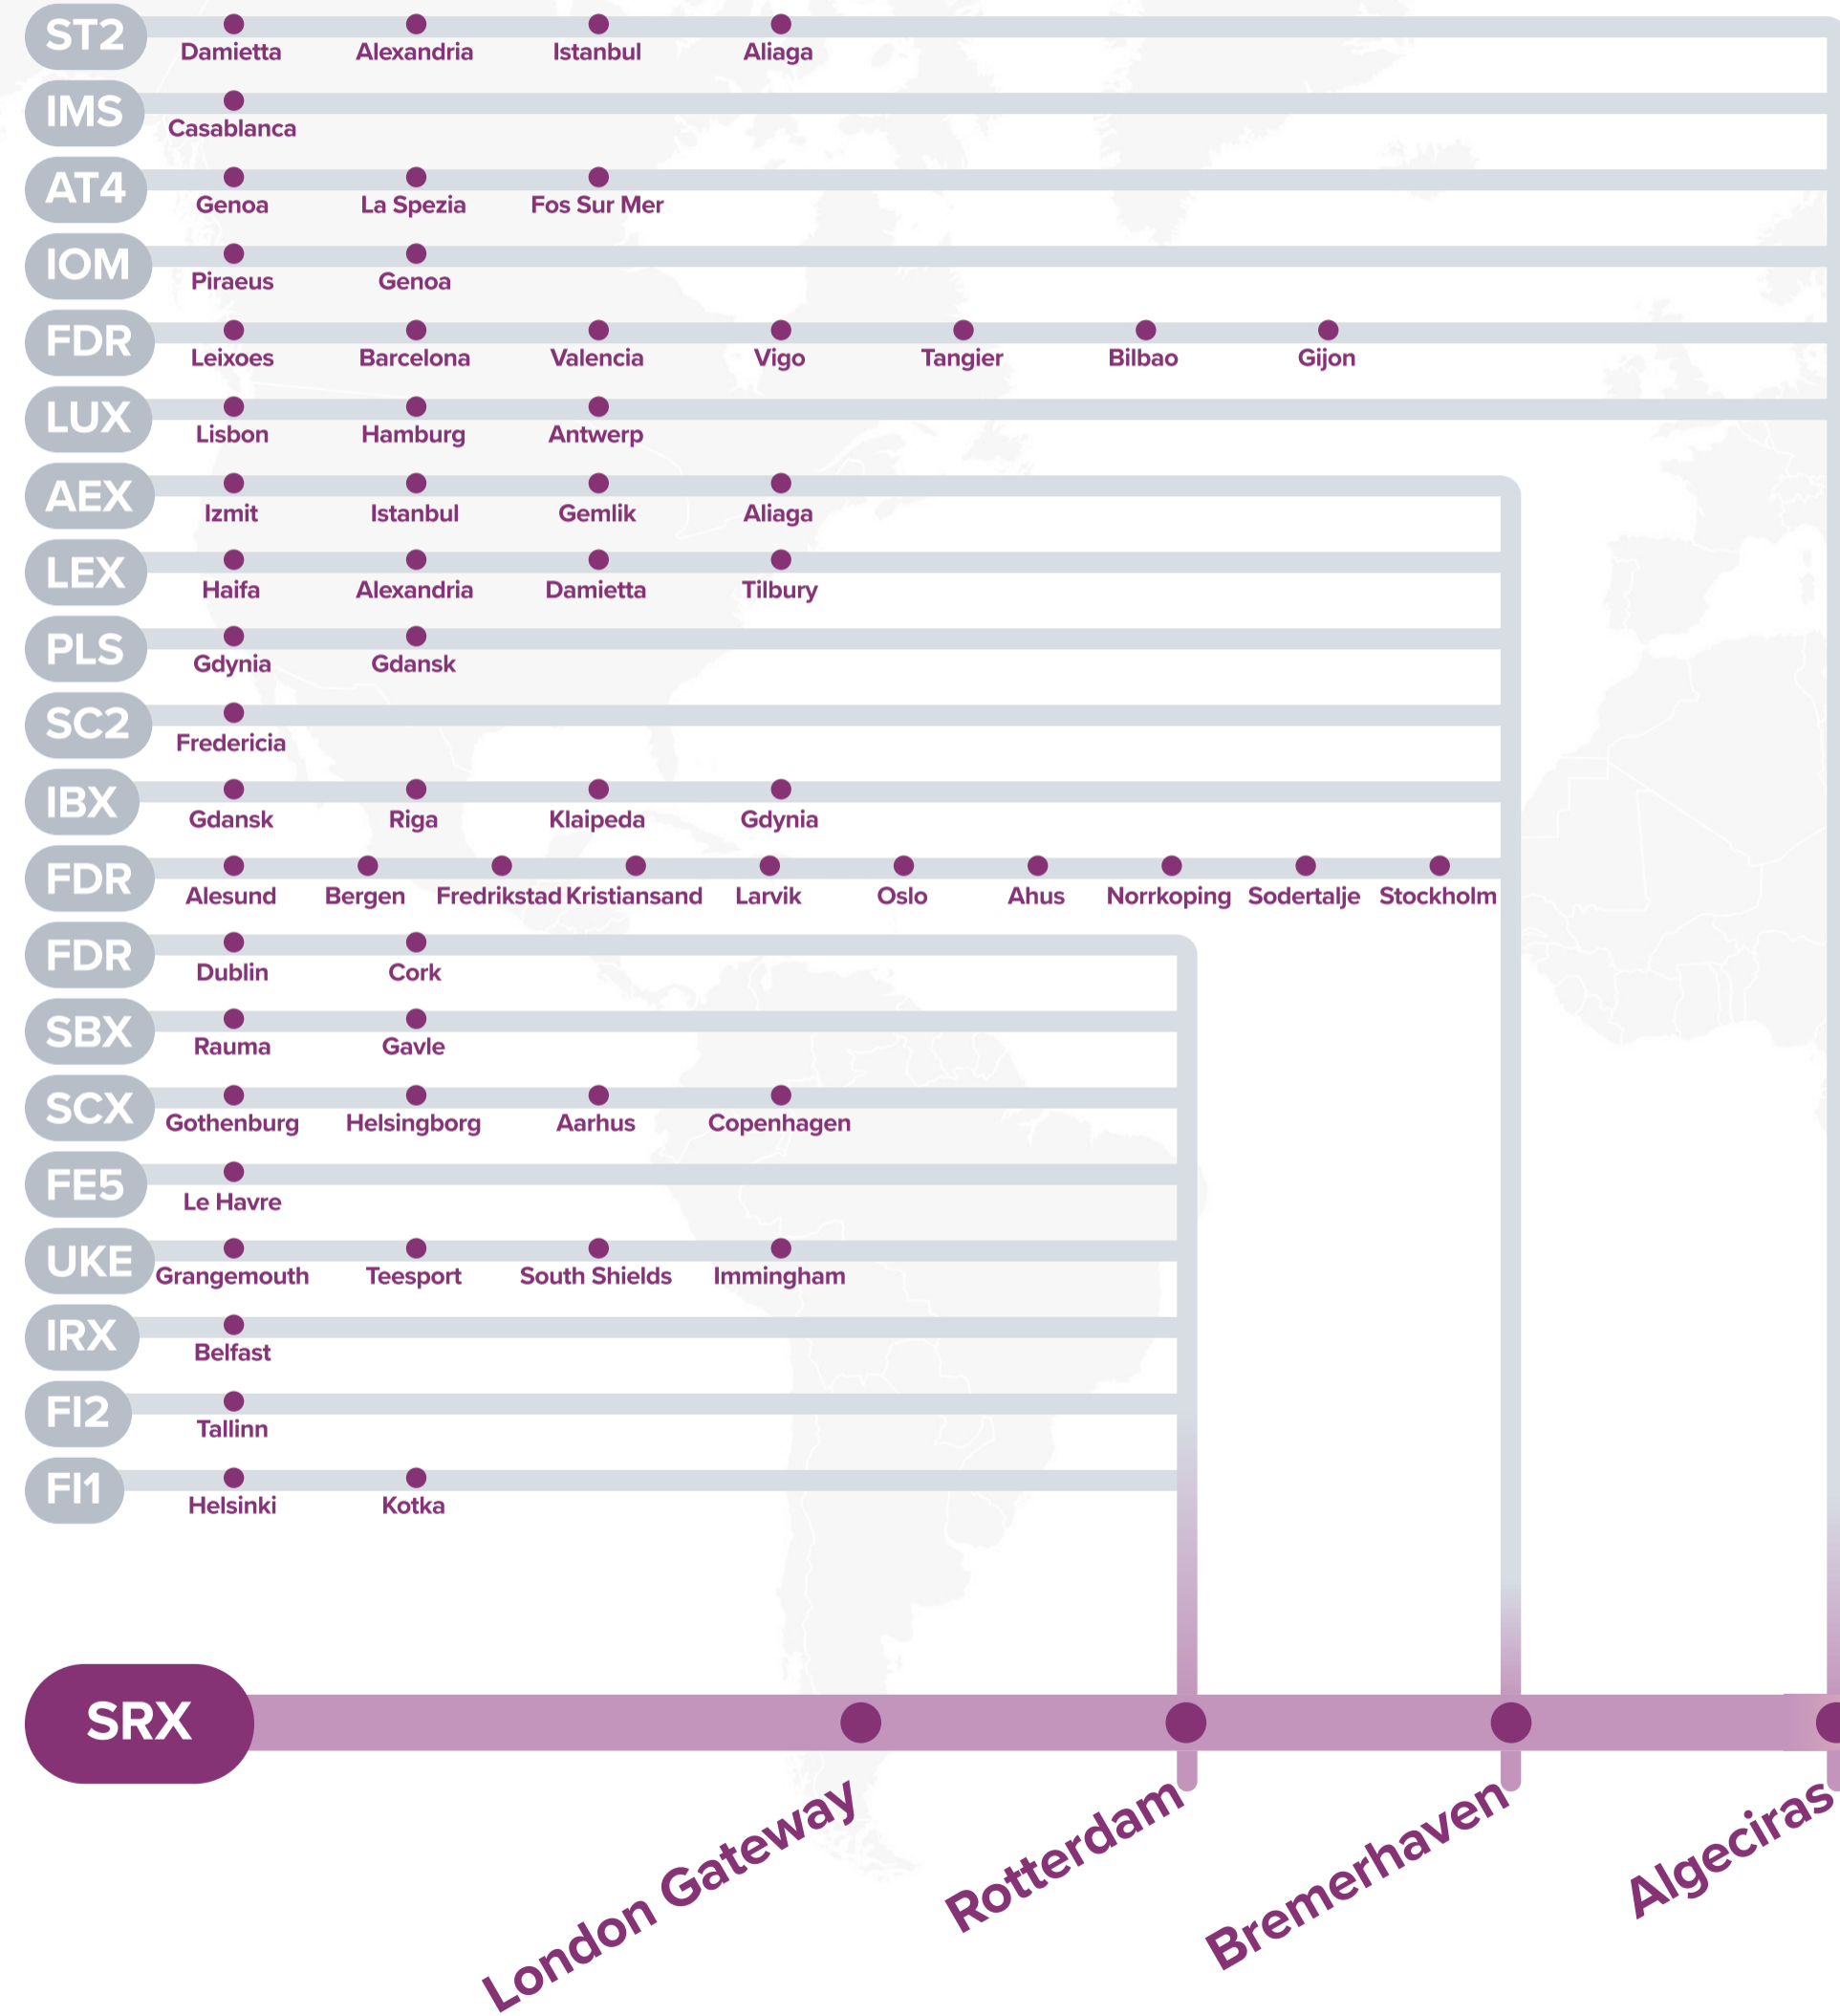

Africa – Europe Connections

ARS: Africa Rainbow Service

FDR: Feeder **MS2:** Mediterranean Pacific South 2
IMS: Intra Morocco Service **SW2:** South West Africa 2

Africa – Europe Connections

SRX: South Africa Rainbow Service

*via Truck to East London

**via Rail to Johannesburg & Pretoria

Americas – South Africa Connections

SRX: South Africa Rainbow Service

LUX: Latin East Coast Europe Express
AT4: Transatlantic 4
AT1: Transatlantic 1
AT2: Transatlantic 2
AT3: Transatlantic 3

Americas - West Africa Connections

MAX: Mediterranean Africa Express

LUX: Latin East Coast Europe Express **WA1:** West Africa 1

AT4: Transatlantic 4

SW2: South West Africa 2

SAS	SAC	EA2	EA3	EA4	WA1	SW2
• Qingdao	• Shanghai	• Shanghai	• Qingdao	• Shanghai	• Shanghai	• Shanghai
• Shanghai	• Ningbo	• Ningbo	• Shanghai	• Ningbo	• Ningbo	• Qingdao
• Ningbo	• Xiamen	• Nansha	• Ningbo	• Nansha	• Nansha	• Ningbo
• Shekou	• Nansha	• Singapore	• Nansha	• Singapore	• Singapore	• Xiamen
• Hong Kong	• Singapore	• Mombasa	• Singapore	• Port Klang	• Port Klang	• Nansha
• Singapore	• Port Louis	• Dar Es Salaam	• Port Klang	• Dar Es Salaam	• Apapa	• Singapore
• Durban	• Durban	• Colombo	• Mombasa	• Port Klang	• Tincan	• Abidjan
• Capetown	• Singapore	• Shanghai	• Port Klang	• Singapore	• Onne	• Tema
• Singapore	• Shanghai		• Singapore	• Shanghai	• Tema	• Apapa
• Qingdao			• Nansha		• Lome	• Lekki
			• Qingdao		• Port Klang	• Cotonou
					• Singapore	• Abidjan
					• Shanghai	• Singapore
						• Shanghai