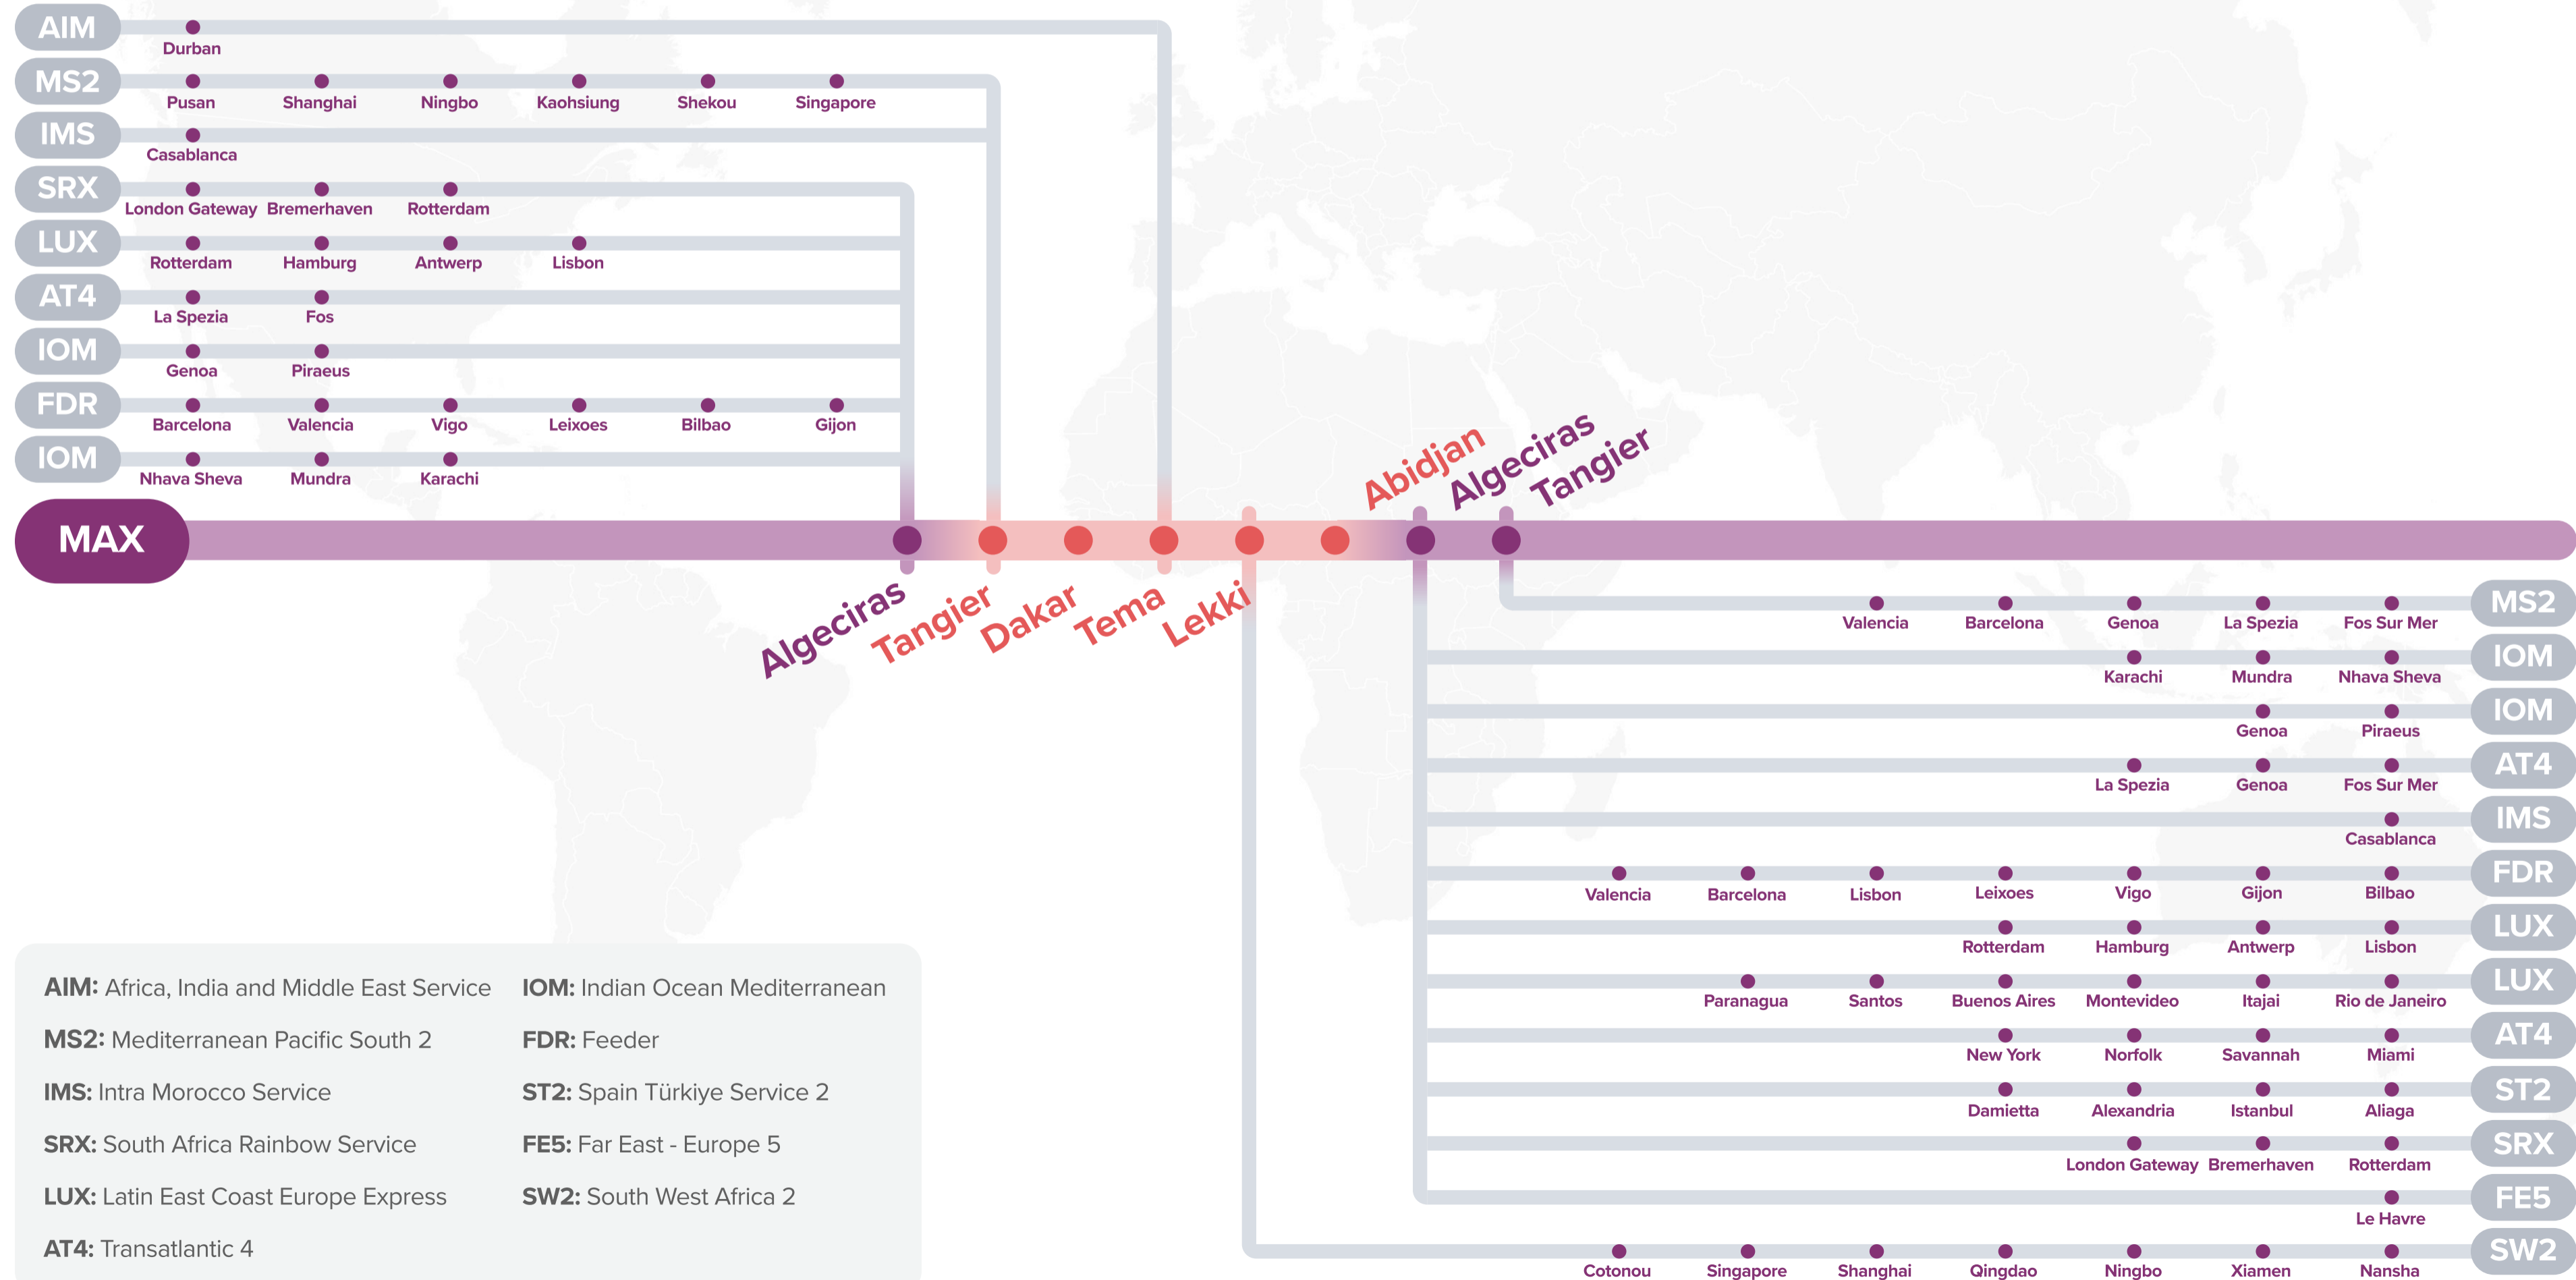

*via Truck to East London

**via Rail to Johannesburg & Pretoria

Americas – South Africa Connections

SRX: South Africa Rainbow Service

LUX: Latin East Coast Europe Express
AT4: Transatlantic 4
AT1: Transatlantic 1
AT2: Transatlantic 2
AT3: Transatlantic 3

Europe / Asia - West Africa Connections

MAX: Mediterranean Africa Express

AIM: Africa, India and Middle East Service **IOM:** Indian Ocean Mediterranean
MS2: Mediterranean Pacific South 2 **FDR:** Feeder
IMS: Intra Morocco Service **ST2:** Spain Türkiye Service 2
SRX: South Africa Rainbow Service **FE5:** Far East - Europe 5
LUX: Latin East Coast Europe Express **SW2:** South West Africa 2
AT4: Transatlantic 4

Americas - West Africa Connections

MAX: Mediterranean Africa Express

LUX: Latin East Coast Europe Express **WA1:** West Africa 1

AT4: Transatlantic 4

SW2: South West Africa 2

SAS	SAC	EA2	EA3	EA4	WA1	SW2
• Qingdao	• Shanghai	• Shanghai	• Qingdao	• Shanghai	• Shanghai	• Shanghai
• Shanghai	• Ningbo	• Ningbo	• Shanghai	• Ningbo	• Ningbo	• Qingdao
• Ningbo	• Xiamen	• Nansha	• Ningbo	• Nansha	• Nansha	• Ningbo
• Shekou	• Nansha	• Singapore	• Nansha	• Singapore	• Singapore	• Xiamen
• Hong Kong	• Singapore	• Mombasa	• Singapore	• Port Klang	• Port Klang	• Nansha
• Singapore	• Port Louis	• Dar Es Salaam	• Port Klang	• Dar Es Salaam	• Apapa	• Singapore
• Durban	• Durban	• Colombo	• Mombasa	• Port Klang	• Tincan	• Abidjan
• Capetown	• Singapore	• Shanghai	• Port Klang	• Singapore	• Onne	• Tema
• Singapore	• Shanghai		• Singapore	• Shanghai	• Tema	• Apapa
• Qingdao			• Nansha		• Lome	• Lekki
			• Qingdao		• Port Klang	• Cotonou
					• Singapore	• Abidjan
					• Shanghai	• Singapore
						• Shanghai

SAS: South Africa Service **EA2:** East Africa 2 **EA3:** East Africa 3 (Dar Es Salaam) **SW2:** South West Africa 2
SAC: South Africa Connection **EA3:** East Africa 3 (Mombasa) **WA1:** West Africa 1