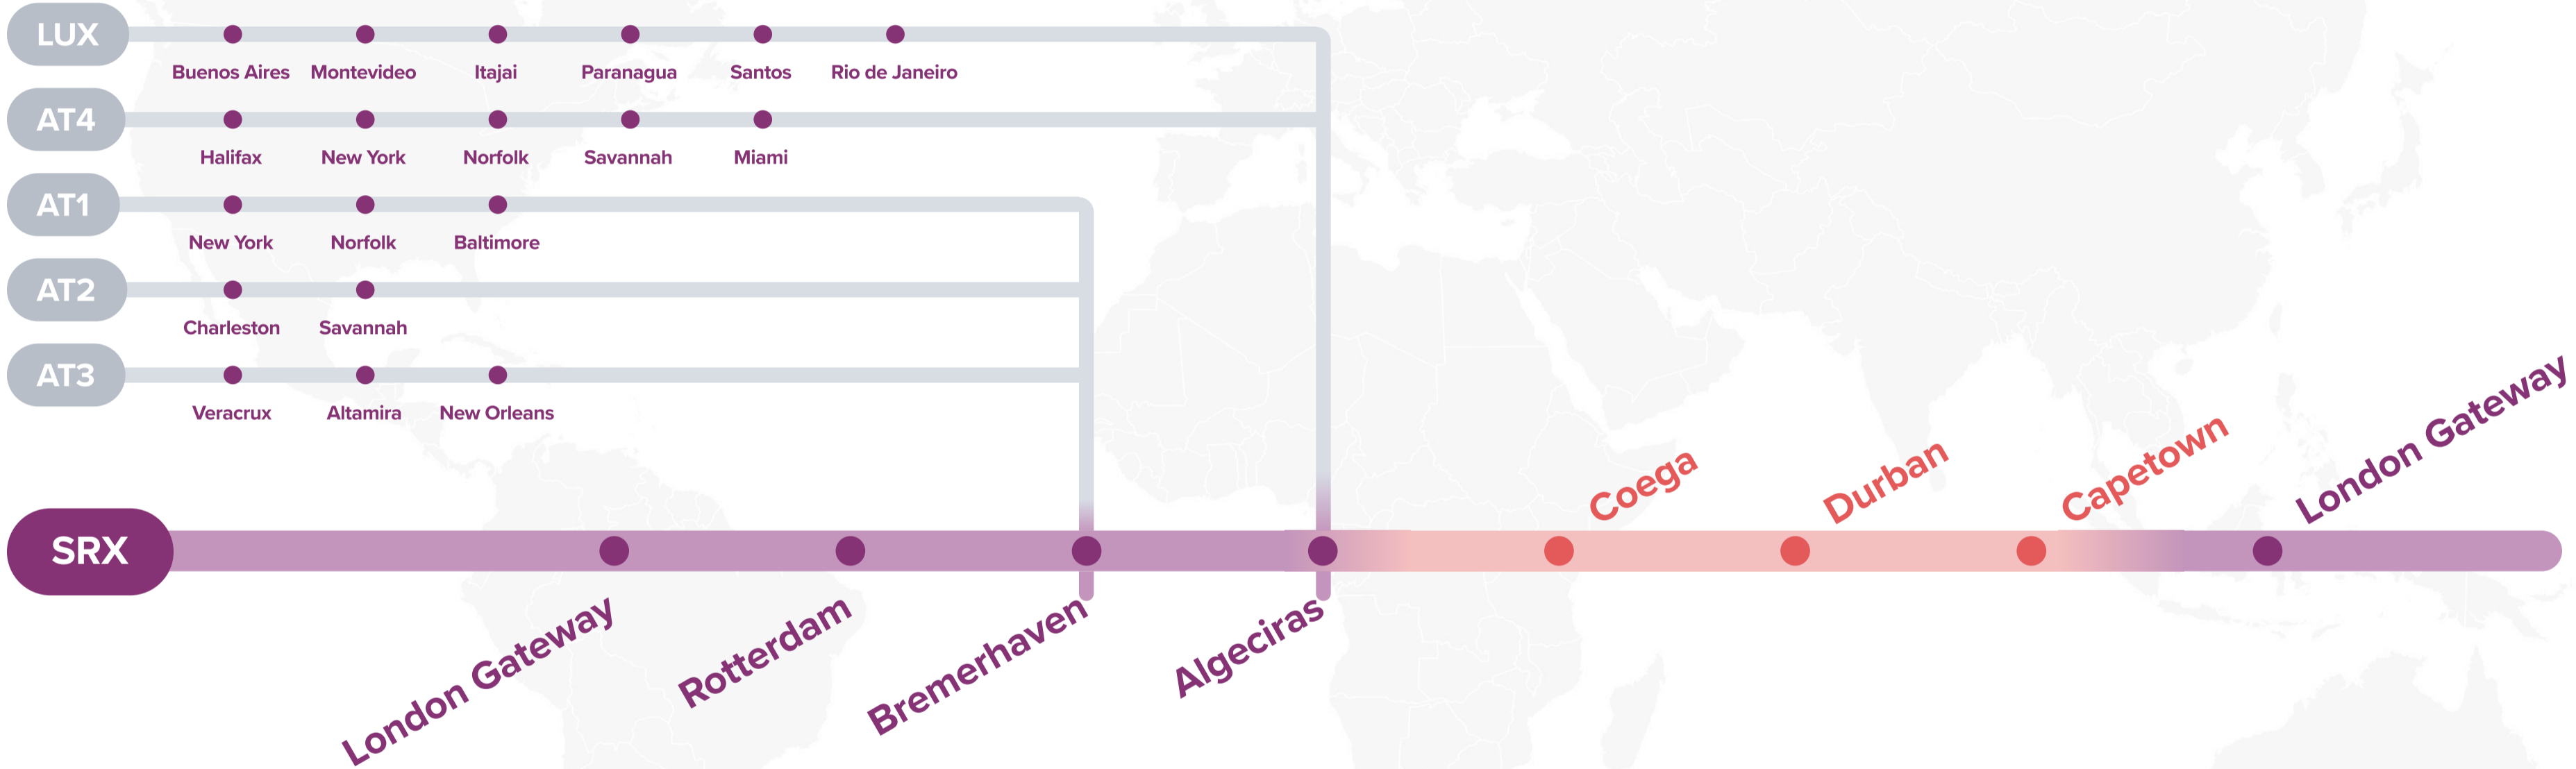

*via Truck to East London

**via Rail to Johannesburg & Pretoria

Americas – South Africa Connections

SRX: South Africa Rainbow Service

LUX: Latin East Coast Europe Express
AT4: Transatlantic 4
AT1: Transatlantic 1
AT2: Transatlantic 2
AT3: Transatlantic 3

Europe / Asia - West Africa Connections

MAX: Mediterranean Africa Express

AIM: Africa, India and Middle East Service **IOM:** Indian Ocean Mediterranean
MS2: Mediterranean Pacific South 2 **FDR:** Feeder
IMS: Intra Morocco Service **ST2:** Spain Türkiye Service 2
SRX: South Africa Rainbow Service **FE5:** Far East - Europe 5
LUX: Latin East Coast Europe Express **SW2:** South West Africa 2
AT4: Transatlantic 4

Americas - West Africa Connections

MAX: Mediterranean Africa Express

LUX: Latin East Coast Europe Express **WA1:** West Africa 1

AT4: Transatlantic 4

SW2: South West Africa 2

SAS	SAC	EA2	EA3	EA4	WA1	SW2
• Qingdao	• Shanghai	• Shanghai	• Qingdao	• Shanghai	• Shanghai	• Shanghai
• Shanghai	• Ningbo	• Ningbo	• Shanghai	• Ningbo	• Ningbo	• Qingdao
• Ningbo	• Xiamen	• Nansha	• Ningbo	• Nansha	• Nansha	• Ningbo
• Shekou	• Nansha	• Singapore	• Nansha	• Singapore	• Singapore	• Xiamen
• Hong Kong	• Singapore	• Mombasa	• Singapore	• Port Klang	• Port Klang	• Nansha
• Singapore	• Port Louis	• Dar Es Salaam	• Port Klang	• Dar Es Salaam	• Apapa	• Singapore
• Durban	• Durban	• Colombo	• Mombasa	• Port Klang	• Tincan	• Abidjan
• Capetown	• Singapore	• Shanghai	• Port Klang	• Singapore	• Onne	• Tema
• Singapore	• Shanghai		• Singapore	• Shanghai	• Tema	• Apapa
• Qingdao			• Nansha		• Lome	• Lekki
			• Qingdao		• Port Klang	• Cotonou
					• Singapore	• Abidjan
					• Shanghai	• Singapore
						• Shanghai