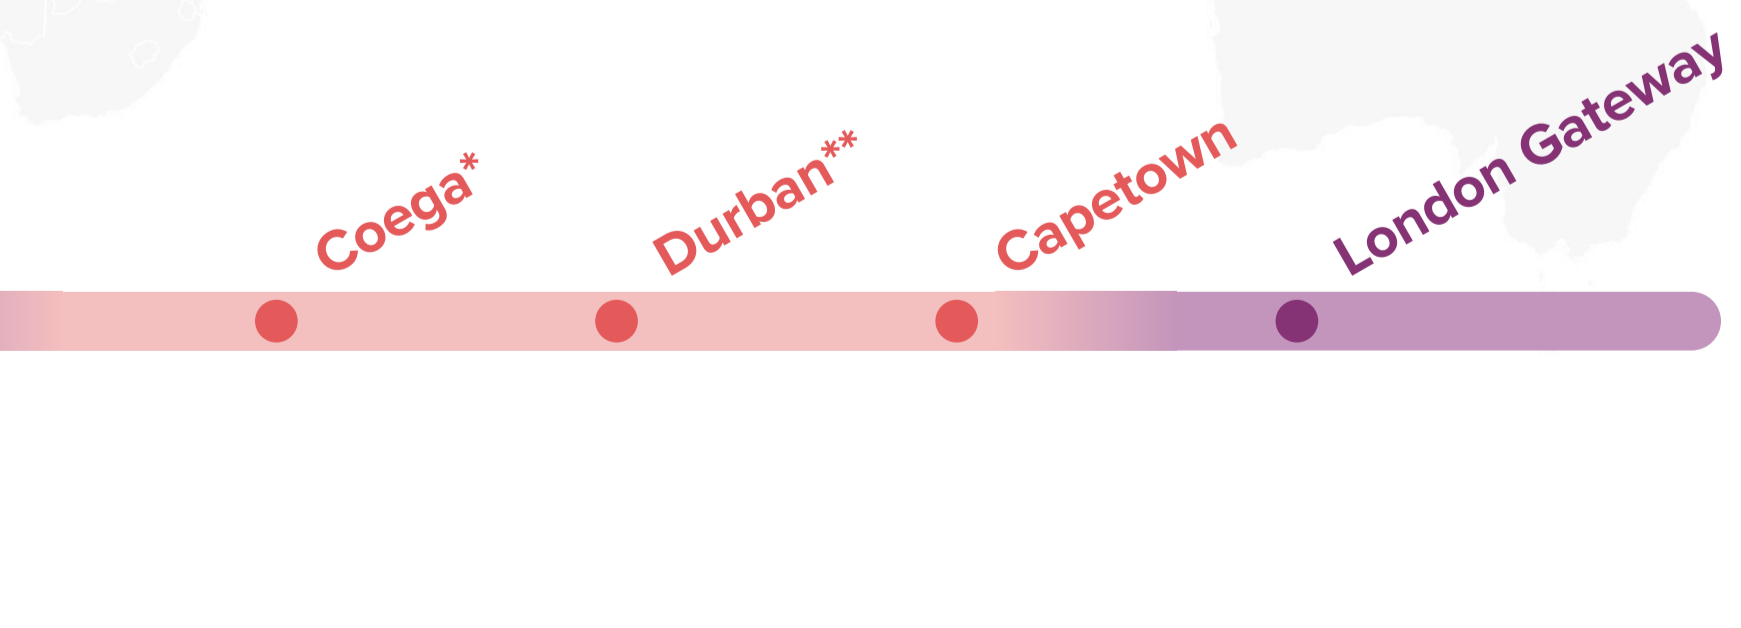

ARS: Africa Rainbow Service

SRX: South Africa Rainbow Service

ABC: Service Name

3 choices of services that provide extensive coverage of key ports to meet your direct connection needs across Africa and Europe.

Africa – Europe Connections

ARS: Africa Rainbow Service

FDR: Feeder **MS2:** Mediterranean Pacific South 2
IMS: Intra Morocco Service **SW2:** South West Africa 2

Africa – Europe Connections

SRX: South Africa Rainbow Service

*via Truck to East London

**via Rail to Johannesburg & Pretoria

Americas – South Africa Connections

SRX: South Africa Rainbow Service

LUX: Latin East Coast Europe Express
AT4: Transatlantic 4
AT1: Transatlantic 1
AT2: Transatlantic 2
AT3: Transatlantic 3

Americas - West Africa Connections

MAX: Mediterranean Africa Express

LUX: Latin East Coast Europe Express **WA1:** West Africa 1

AT4: Transatlantic 4

SW2: South West Africa 2

SAS	SAC	EA2	EA3	EA4	WA1	SW2
• Qingdao	• Shanghai	• Shanghai	• Qingdao	• Shanghai	• Shanghai	• Shanghai
• Shanghai	• Ningbo	• Ningbo	• Shanghai	• Ningbo	• Ningbo	• Qingdao
• Ningbo	• Xiamen	• Nansha	• Ningbo	• Nansha	• Nansha	• Ningbo
• Shekou	• Nansha	• Singapore	• Nansha	• Singapore	• Singapore	• Xiamen
• Hong Kong	• Singapore	• Mombasa	• Singapore	• Port Klang	• Port Klang	• Nansha
• Singapore	• Port Louis	• Dar Es Salaam	• Port Klang	• Dar Es Salaam	• Apapa	• Singapore
• Durban	• Durban	• Colombo	• Mombasa	• Port Klang	• Tincan	• Abidjan
• Capetown	• Singapore	• Shanghai	• Port Klang	• Singapore	• Onne	• Tema
• Singapore	• Shanghai		• Singapore	• Shanghai	• Tema	• Apapa
• Qingdao			• Nansha		• Lome	• Lekki
			• Qingdao		• Port Klang	• Cotonou
					• Singapore	• Abidjan
					• Shanghai	• Singapore
						• Shanghai