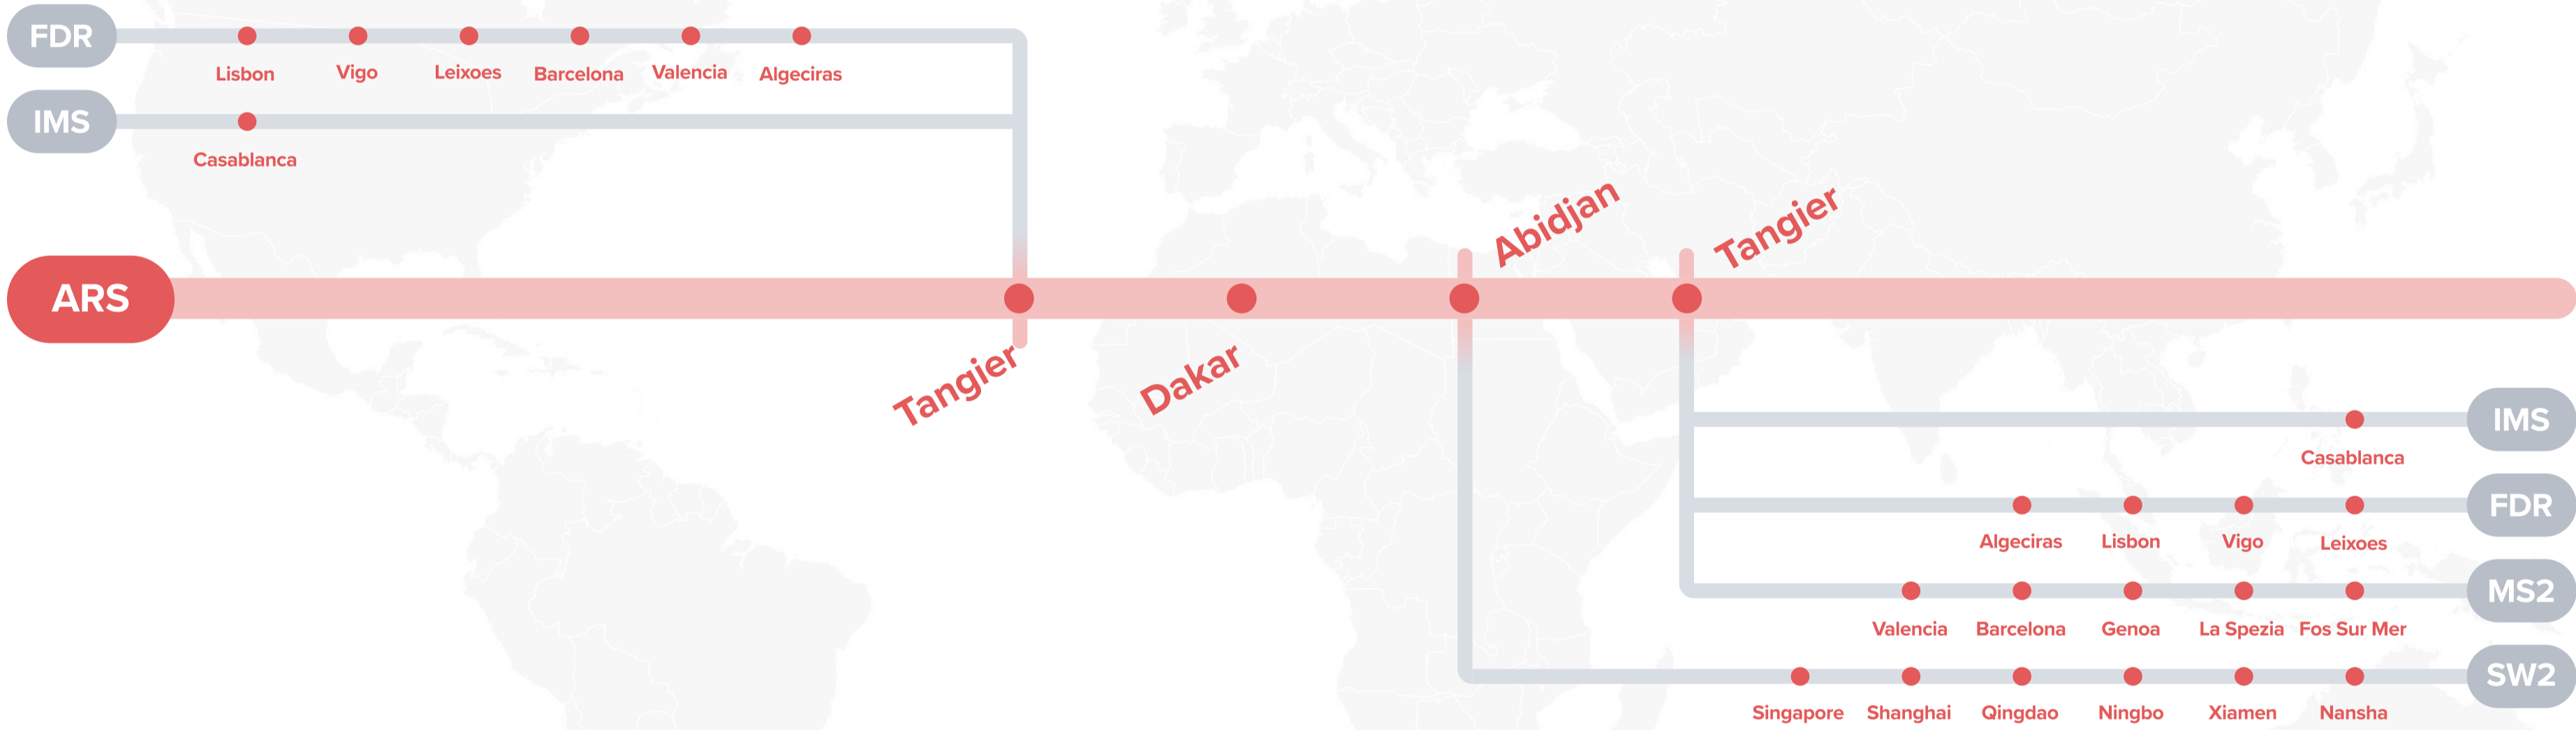

ARS: Africa Rainbow Service

SRX: South Africa Rainbow Service

ABC: Service Name

3 choices of services that provide extensive coverage of key ports to meet your direct connection needs across Africa and Europe.

Africa – Europe Connections

ARS: Africa Rainbow Service

FDR: Feeder **MS2:** Mediterranean Pacific South 2
IMS: Intra Morocco Service **SW2:** South West Africa 2

Africa – Europe Connections

SRX: South Africa Rainbow Service

*via Truck to East London

**via Rail to Johannesburg & Pretoria

Americas – South Africa Connections

SRX: South Africa Rainbow Service

LUX: Latin East Coast Europe Express
AT4: Transatlantic 4
AT1: Transatlantic 1
AT2: Transatlantic 2
AT3: Transatlantic 3

Americas - West Africa Connections

MAX: Mediterranean Africa Express

LUX: Latin East Coast Europe Express **WA1:** West Africa 1

AT4: Transatlantic 4

SW2: South West Africa 2

SAS	SAC	EA2	EA3	EA4	WA1	SW2
• Qingdao	• Shanghai	• Shanghai	• Qingdao	• Shanghai	• Shanghai	• Shanghai
• Shanghai	• Ningbo	• Ningbo	• Shanghai	• Ningbo	• Ningbo	• Qingdao
• Ningbo	• Xiamen	• Nansha	• Ningbo	• Nansha	• Nansha	• Ningbo
• Shekou	• Nansha	• Singapore	• Nansha	• Singapore	• Singapore	• Xiamen
• Hong Kong	• Singapore	• Mombasa	• Singapore	• Port Klang	• Port Klang	• Nansha
• Singapore	• Port Louis	• Dar Es Salaam	• Port Klang	• Dar Es Salaam	• Apapa	• Singapore
• Durban	• Durban	• Colombo	• Mombasa	• Port Klang	• Tincan	• Abidjan
• Capetown	• Singapore	• Shanghai	• Port Klang	• Singapore	• Onne	• Tema
• Singapore	• Shanghai		• Singapore	• Shanghai	• Tema	• Apapa
• Qingdao			• Nansha		• Lome	• Lekki
			• Qingdao		• Port Klang	• Cotonou
					• Singapore	• Abidjan
					• Shanghai	• Singapore
						• Shanghai