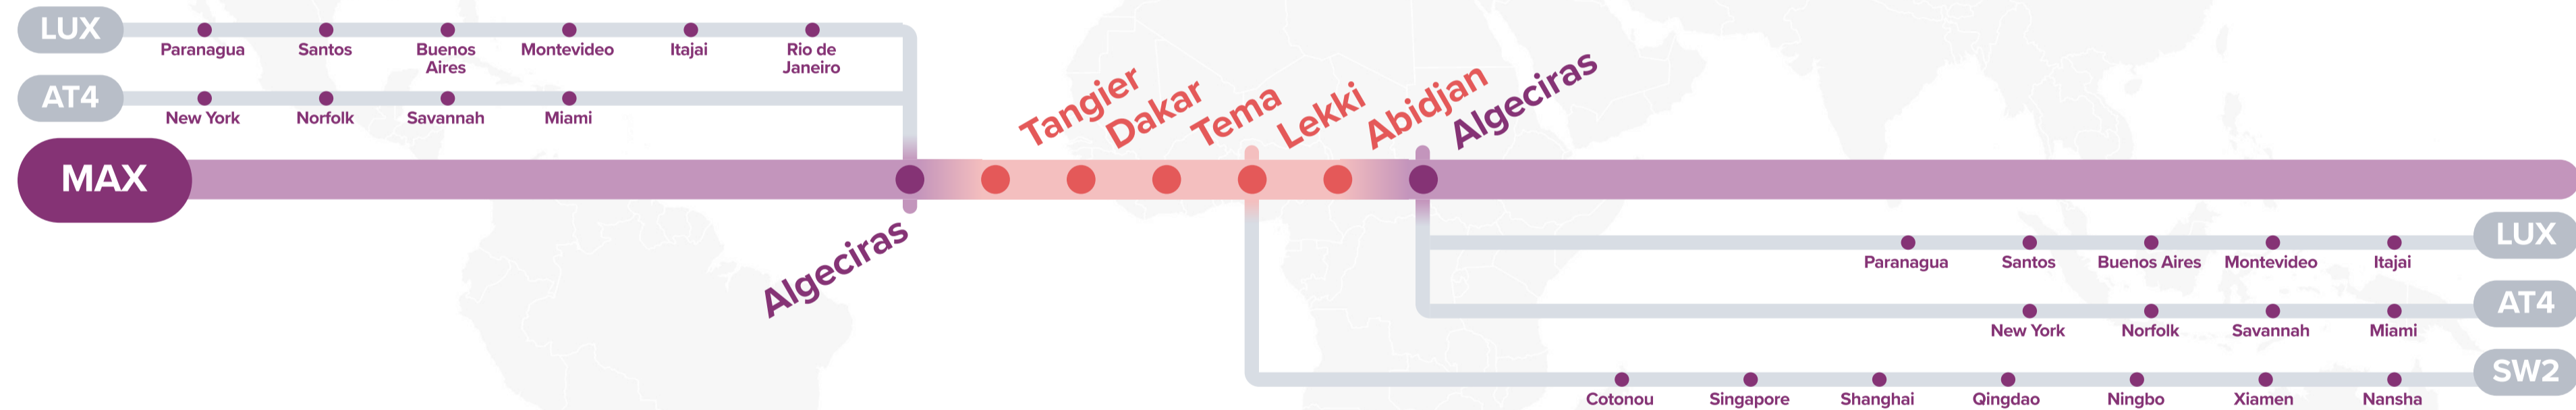

*via Truck to East London

**via Rail to Johannesburg & Pretoria

Americas – South Africa Connections

SRX: South Africa Rainbow Service

LUX: Latin East Coast Europe Express
AT4: Transatlantic 4
AT1: Transatlantic 1
AT2: Transatlantic 2
AT3: Transatlantic 3

Europe / Asia - West Africa Connections

MAX: Mediterranean Africa Express

AIM: Africa, India and Middle East Service **IOM:** Indian Ocean Mediterranean
MS2: Mediterranean Pacific South 2 **FDR:** Feeder
IMS: Intra Morocco Service **ST2:** Spain Türkiye Service 2
SRX: South Africa Rainbow Service **FE5:** Far East - Europe 5
LUX: Latin East Coast Europe Express **SW2:** South West Africa 2
AT4: Transatlantic 4

Americas - West Africa Connections

MAX: Mediterranean Africa Express

LUX: Latin East Coast Europe Express **WA1:** West Africa 1

AT4: Transatlantic 4

SW2: South West Africa 2

SAS	SAC	EA2	EA3	EA4	WA1	SW2
• Qingdao	• Shanghai	• Shanghai	• Qingdao	• Shanghai	• Shanghai	• Shanghai
• Shanghai	• Ningbo	• Ningbo	• Shanghai	• Ningbo	• Ningbo	• Qingdao
• Ningbo	• Xiamen	• Nansha	• Ningbo	• Nansha	• Nansha	• Ningbo
• Shekou	• Nansha	• Singapore	• Nansha	• Singapore	• Singapore	• Xiamen
• Hong Kong	• Singapore	• Mombasa	• Singapore	• Port Klang	• Port Klang	• Nansha
• Singapore	• Port Louis	• Dar Es Salaam	• Port Klang	• Dar Es Salaam	• Apapa	• Singapore
• Durban	• Durban	• Colombo	• Mombasa	• Port Klang	• Tincan	• Abidjan
• Capetown	• Singapore	• Shanghai	• Port Klang	• Singapore	• Onne	• Tema
• Singapore	• Shanghai		• Singapore	• Shanghai	• Tema	• Apapa
• Qingdao			• Nansha		• Lome	• Lekki
			• Qingdao		• Port Klang	• Cotonou
					• Singapore	• Abidjan
					• Shanghai	• Singapore
						• Shanghai

SAS: South Africa Service **EA2:** East Africa 2 **EA3:** East Africa 3 (Dar Es Salaam) **SW2:** South West Africa 2
SAC: South Africa Connection **EA3:** East Africa 3 (Mombasa) **WA1:** West Africa 1