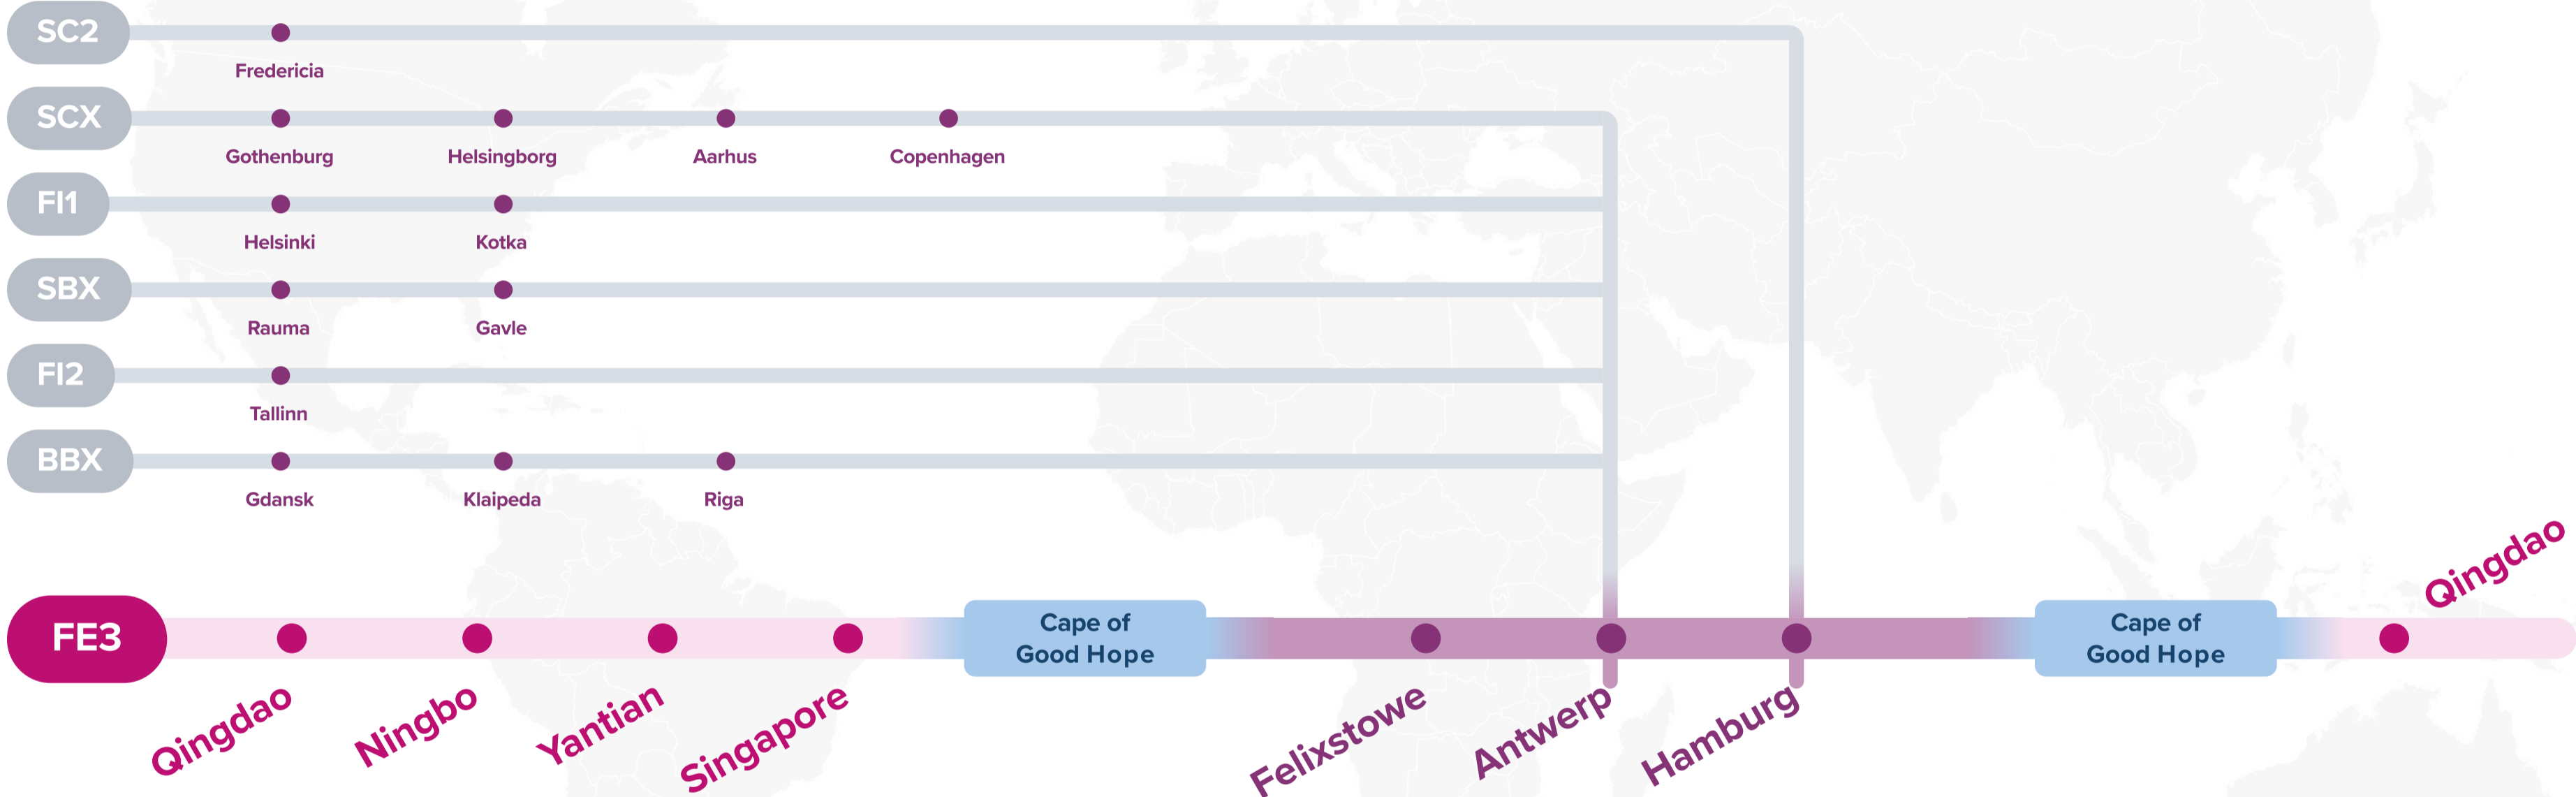

Asia – North Europe Service (via CoGH)

FE3: Far East – Europe 3 Eastbound

- **SC2:** Scandinavia Express 2
- **SCX:** Scandinavia Express
- **F11:** Finland Express 1
- **SBX:** Scandinavia Baltic Express
- **FI2:** Finland Express 2
- **BBX:** Baltic Bridge Express