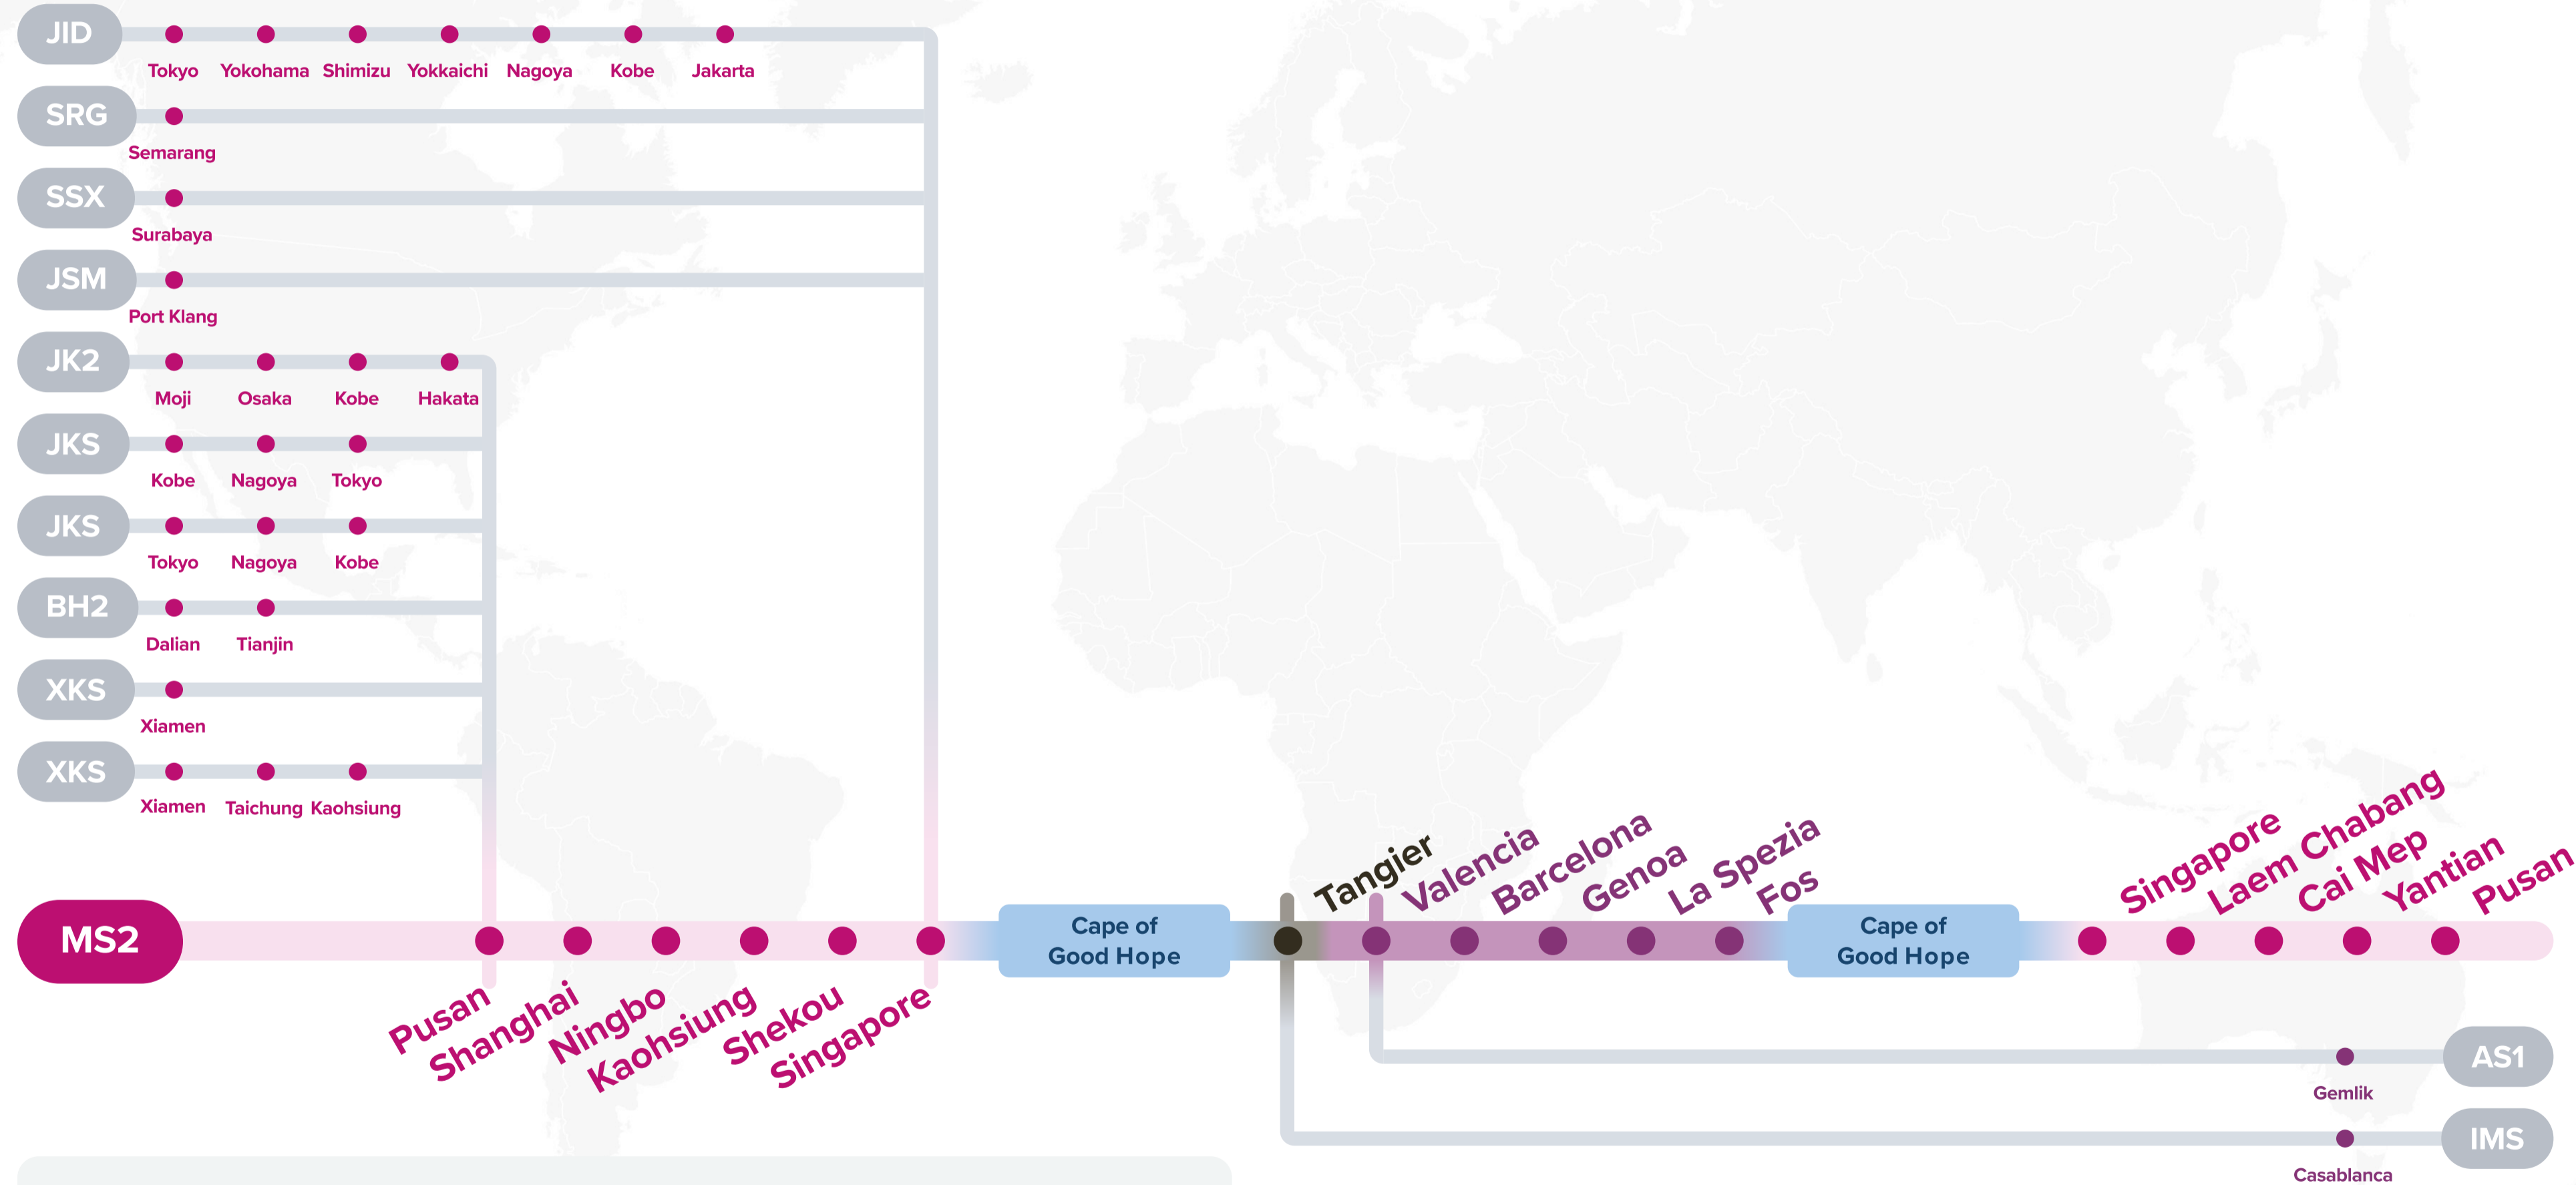

Asia – Mediterranean Service (via CoGH)

MS2: Mediterranean Pacific South 2

Westbound

- **JSM:** Japan Straits Malaysia
- **JID:** Japan Indonesia
- **SRG:** Semarang Service
- **SSX:** Surabaya Singapore Express
- **JK2:** Japan Korea Express 2
- **JKS:** Japan Shuttle East & West
- **BH2:** Bohai Express 2
- **XKS:** Xiamen Kaohsiung Shuttle
- **AS1:** Aegean Spain 1
- **IMS:** Intra Morocco Service