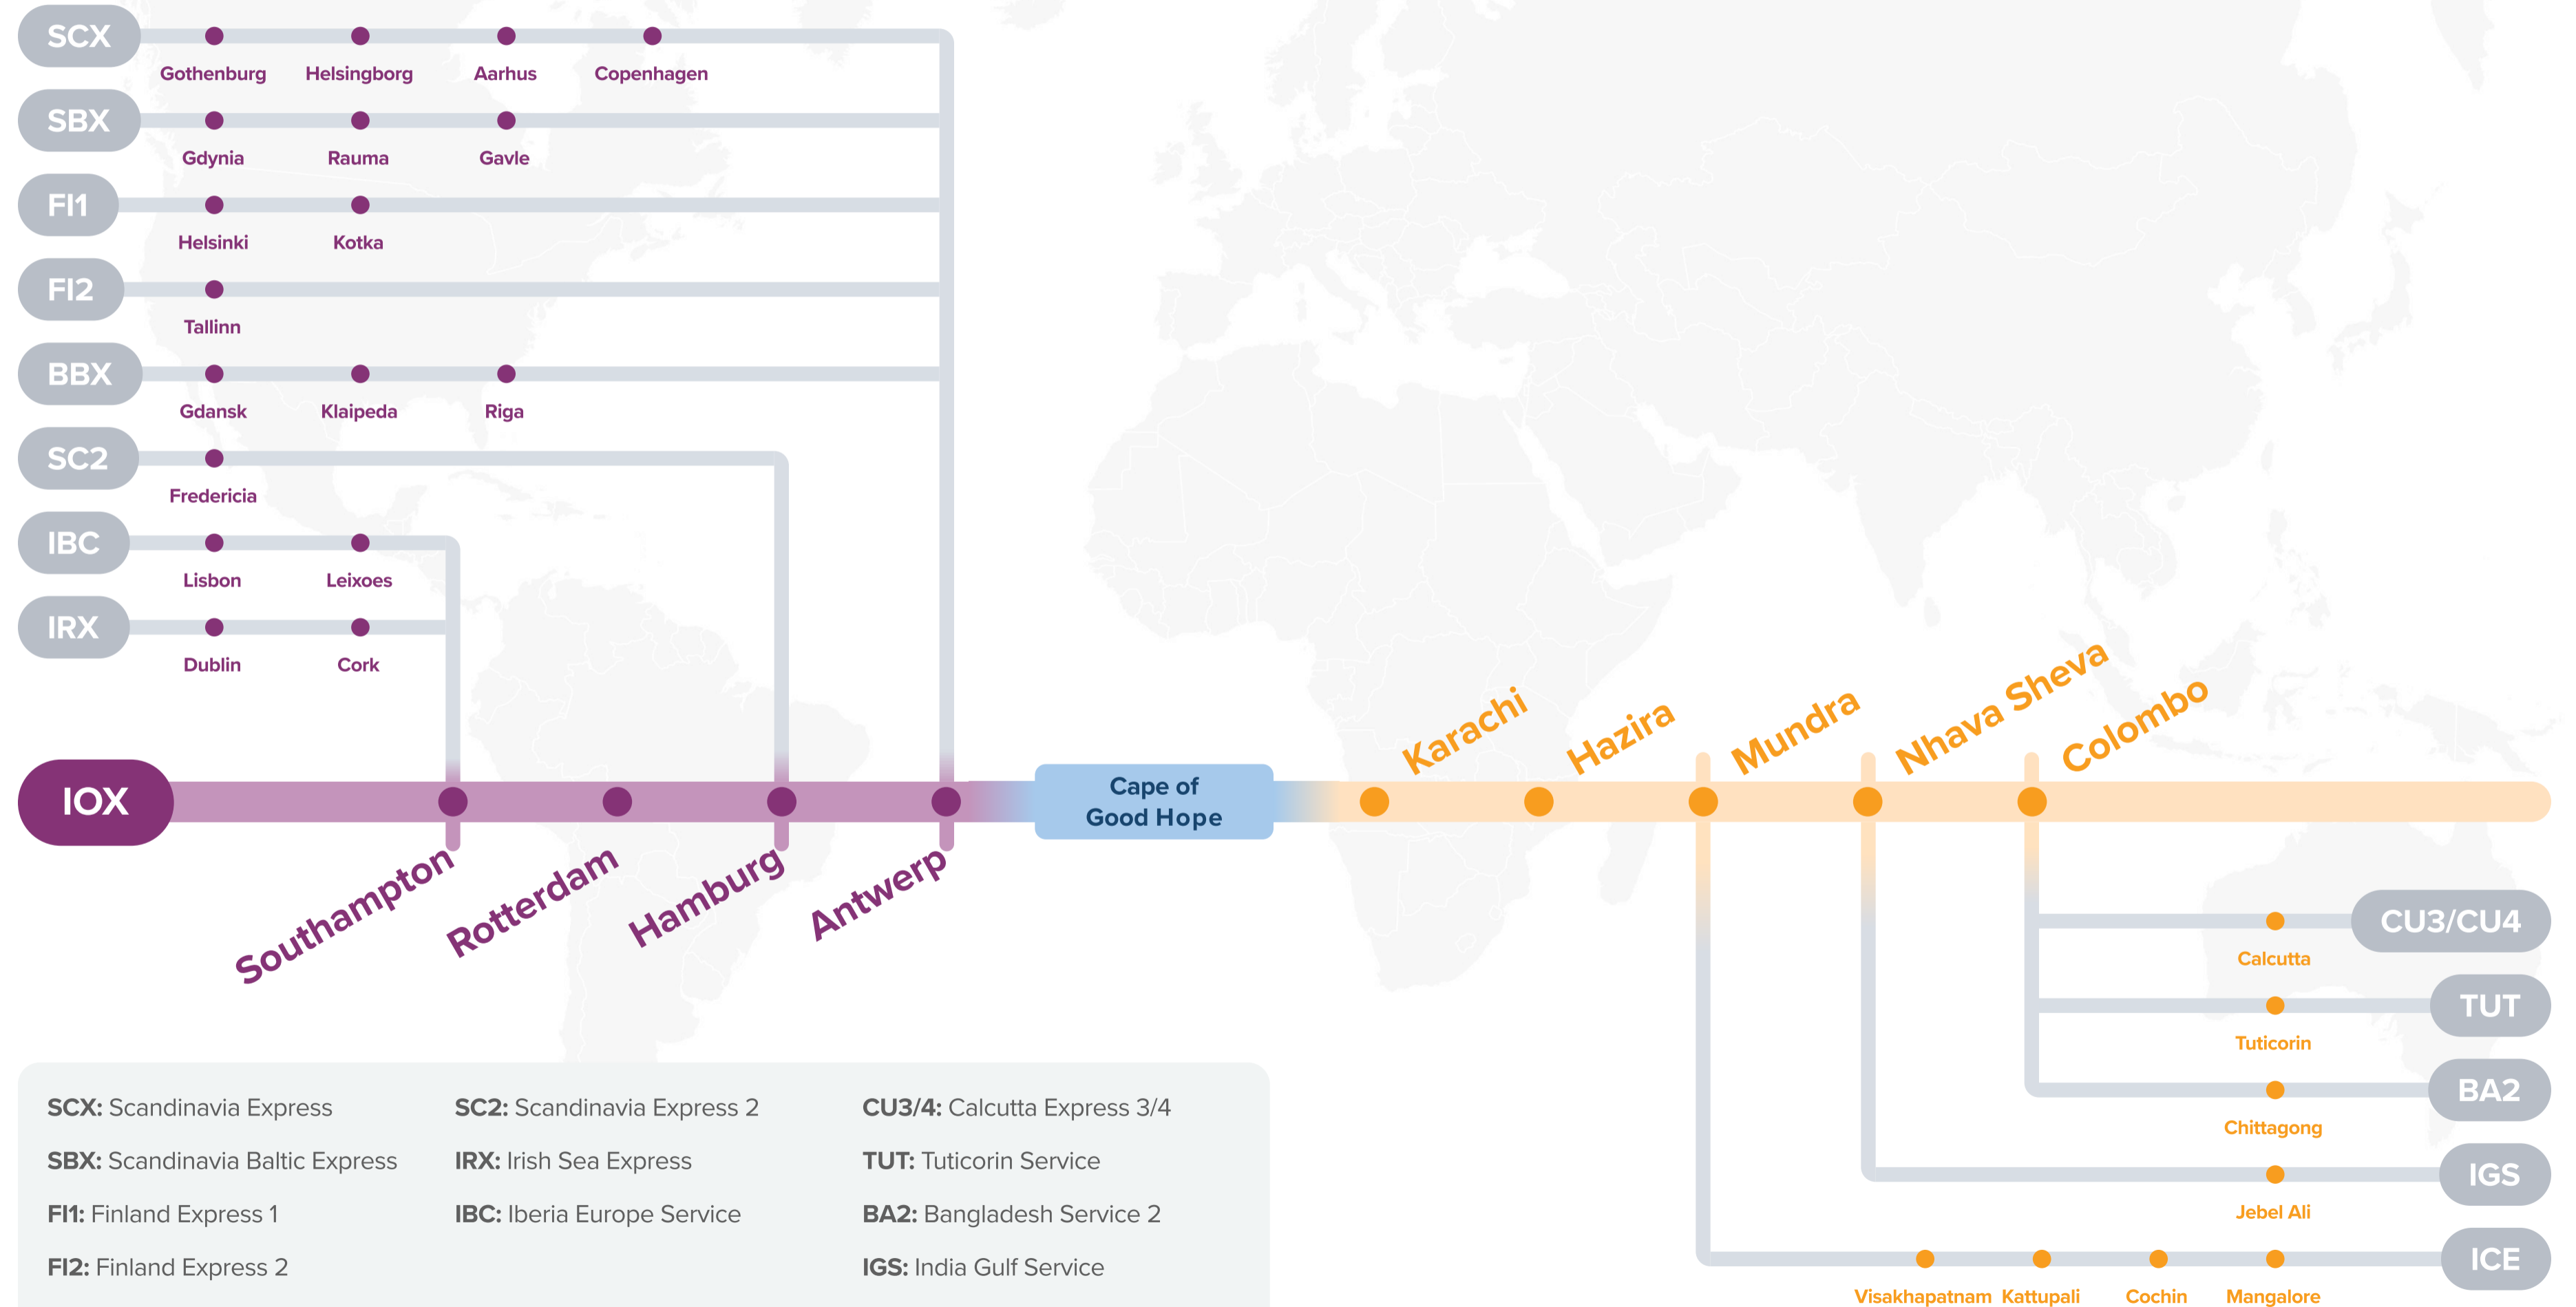

WESTBOUND ←
EASTBOUND →

Service Features

- Express service from China and Southeast Asia to Le Havre.
- Competitive transit from Antwerp and Le Havre to China and Southeast Asia.

Port Rotation

(Terminals are subject to change)

Asia – North Europe Service (via CoGH)

IOX: Indian Ocean Express

Westbound

IGS: India Gulf Service
ICE: India Coastal Express
RGI: Red Sea Gulf India Service

SCX: Scandinavia Express
SBX: Scandinavia Baltic Express
SC2: Scandinavia Express 2
FE4: Far East - Europe 4
IBX: Iberia Baltic Express
FI2: Finland Express 2

UKE: UK East Coast Express
LUX: Latin East Coast Europe Express
IRX: Irish Sea Express

Asia – North Europe Service (via CoGH)

IOX: Indian Ocean Express Eastbound

SCX: Scandinavia Express

SBX: Scandinavia Baltic Express

Transit Time

E/B	PUS	W/B	XMN	TXG	KHH
XMN	7	PUS	4	5	6
TXG	6				
KHH	4				

WESTBOUND ←
EASTBOUND →

Service Features

- ☐ Direct service into Egypt, Greece and Eastern Mediterranean ports.
- ☐ Direct service from Eastern Mediterranean and Egypt to Singapore and Far East.