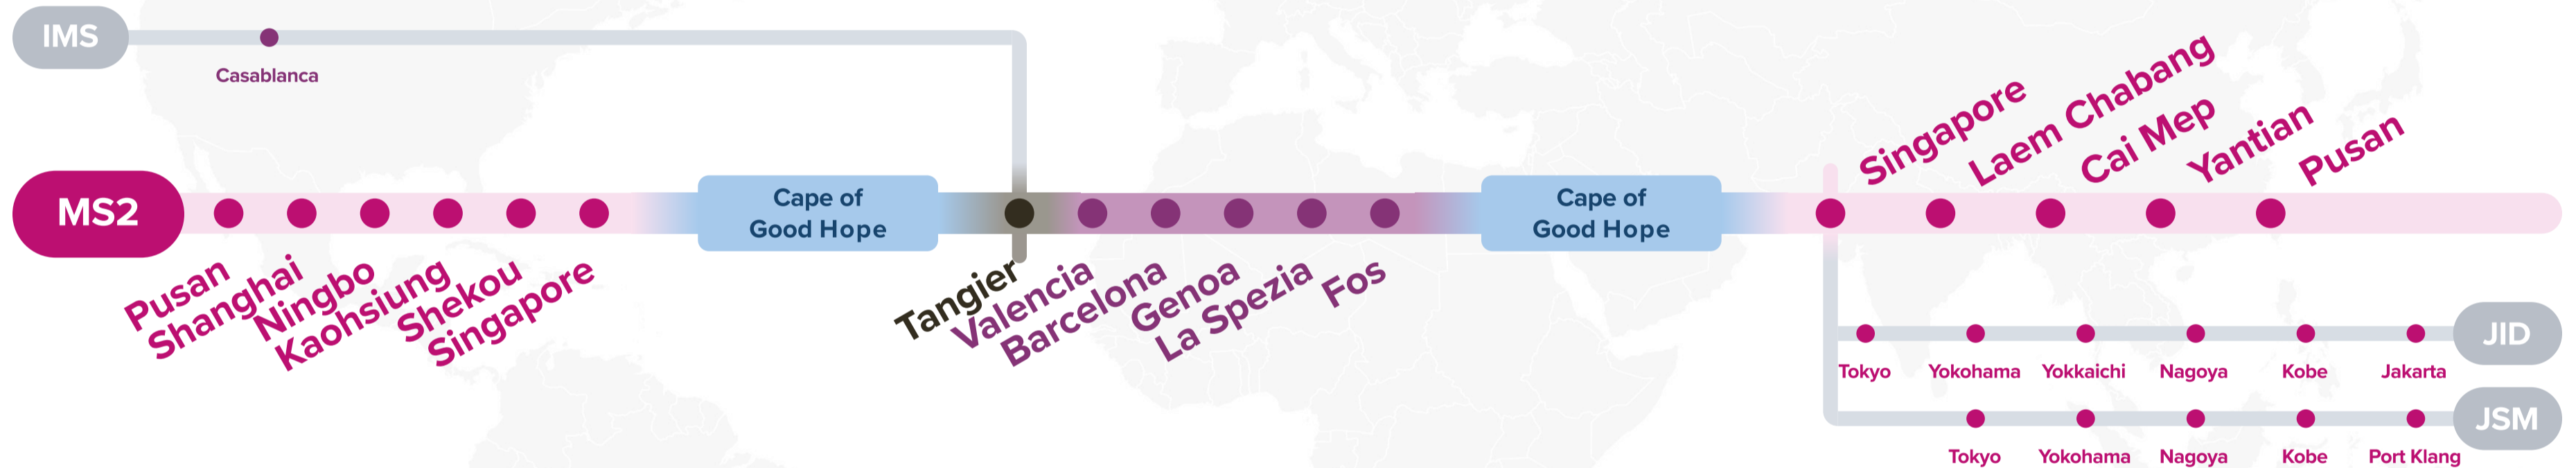

Asia – Mediterranean Service (via CoGH)

MS2: Mediterranean Pacific South 2

Westbound

- JSM:** Japan Straits Malaysia
- JID:** Japan Indonesia
- SRG:** Semarang Service
- SSX:** Surabaya Singapore Express
- JK2:** Japan Korea Express 2
- JKS:** Japan Shuttle East & West
- BH2:** Bohai Express 2
- XKS:** Xiamen Kaohsiung Shuttle
- AS1:** Aegean Spain 1
- IMS:** Intra Morocco Service

Asia – Mediterranean Service (via CoGH)

MS2: Mediterranean Pacific South 2

Eastbound

IMS: Intra Morocco Service

JID: Japan Indonesia

JSM: Japan Straits Malaysia

Service Features

- Extensive coverage of East Asia ports with fast transit to Türkiye.
- Direct access from Eastern Mediterranean and Egypt to East Asia.

Eastbound

WESTBOUND ←
EASTBOUND →

Service Features

- Dedicated service connection West India, Pakistan with West, East Mediterranean ports directly.

Port Rotation

(Terminals are subject to change)

ORIGIN	CODE	ETA	ETD	TERMINAL
NHAVA SHEVA	NSA	FRI	SAT	BHARAT MUMBAI CONTAINER TERMINALS (PSA)
KARACHI	KHI	MON	MON	SOUTH ASIA PAKISTAN TERMINALS
MUNDRA	MUN	TUE	WED	ADANI INTERNATIONAL CONTAINER TERMINAL (CT3)
ALGECIRAS	ALG	MON	TUE	TOTAL TERMINAL INTERNATIONAL ALGECIRAS
VALENCIA	VLC	WED	FRI	APM TERMINALS VALENCIA
BARCELONA	BCN	SAT	SUN	APM TERMINALS BARCELONA
GENOA	GOA	MON	WED	VOLTRI TERMINAL EUROPE (VTE-PSA)
PIRAEUS	PIR	SAT	MON	PIRAEUS CONTAINER TERMINAL (PCT)
ALGECIRAS	ALG	THU	FRI	TOTAL TERMINAL INTERNATIONAL ALGECIRAS
KARACHI	KHI	THU	THU	SOUTH ASIA PAKISTAN TERMINALS
MUNDRA	MUN	FRI	SAT	ADANI INTERNATIONAL CONTAINER TERMINAL (CT3)
NHAVA SHEVA	NSA	SUN	SAT	BHARAT MUMBAI CONTAINER TERMINALS (PSA)

AD1: Adriatic Service 1

EMA: East Mediterranean America

Your Number **ONE** Shipping Partner

● Connecting the
East and the West

Ocean Network Express Pte. Ltd.
7 Straits View, #16-01 Marina One East Tower, Singapore 018936
www.one-line.com