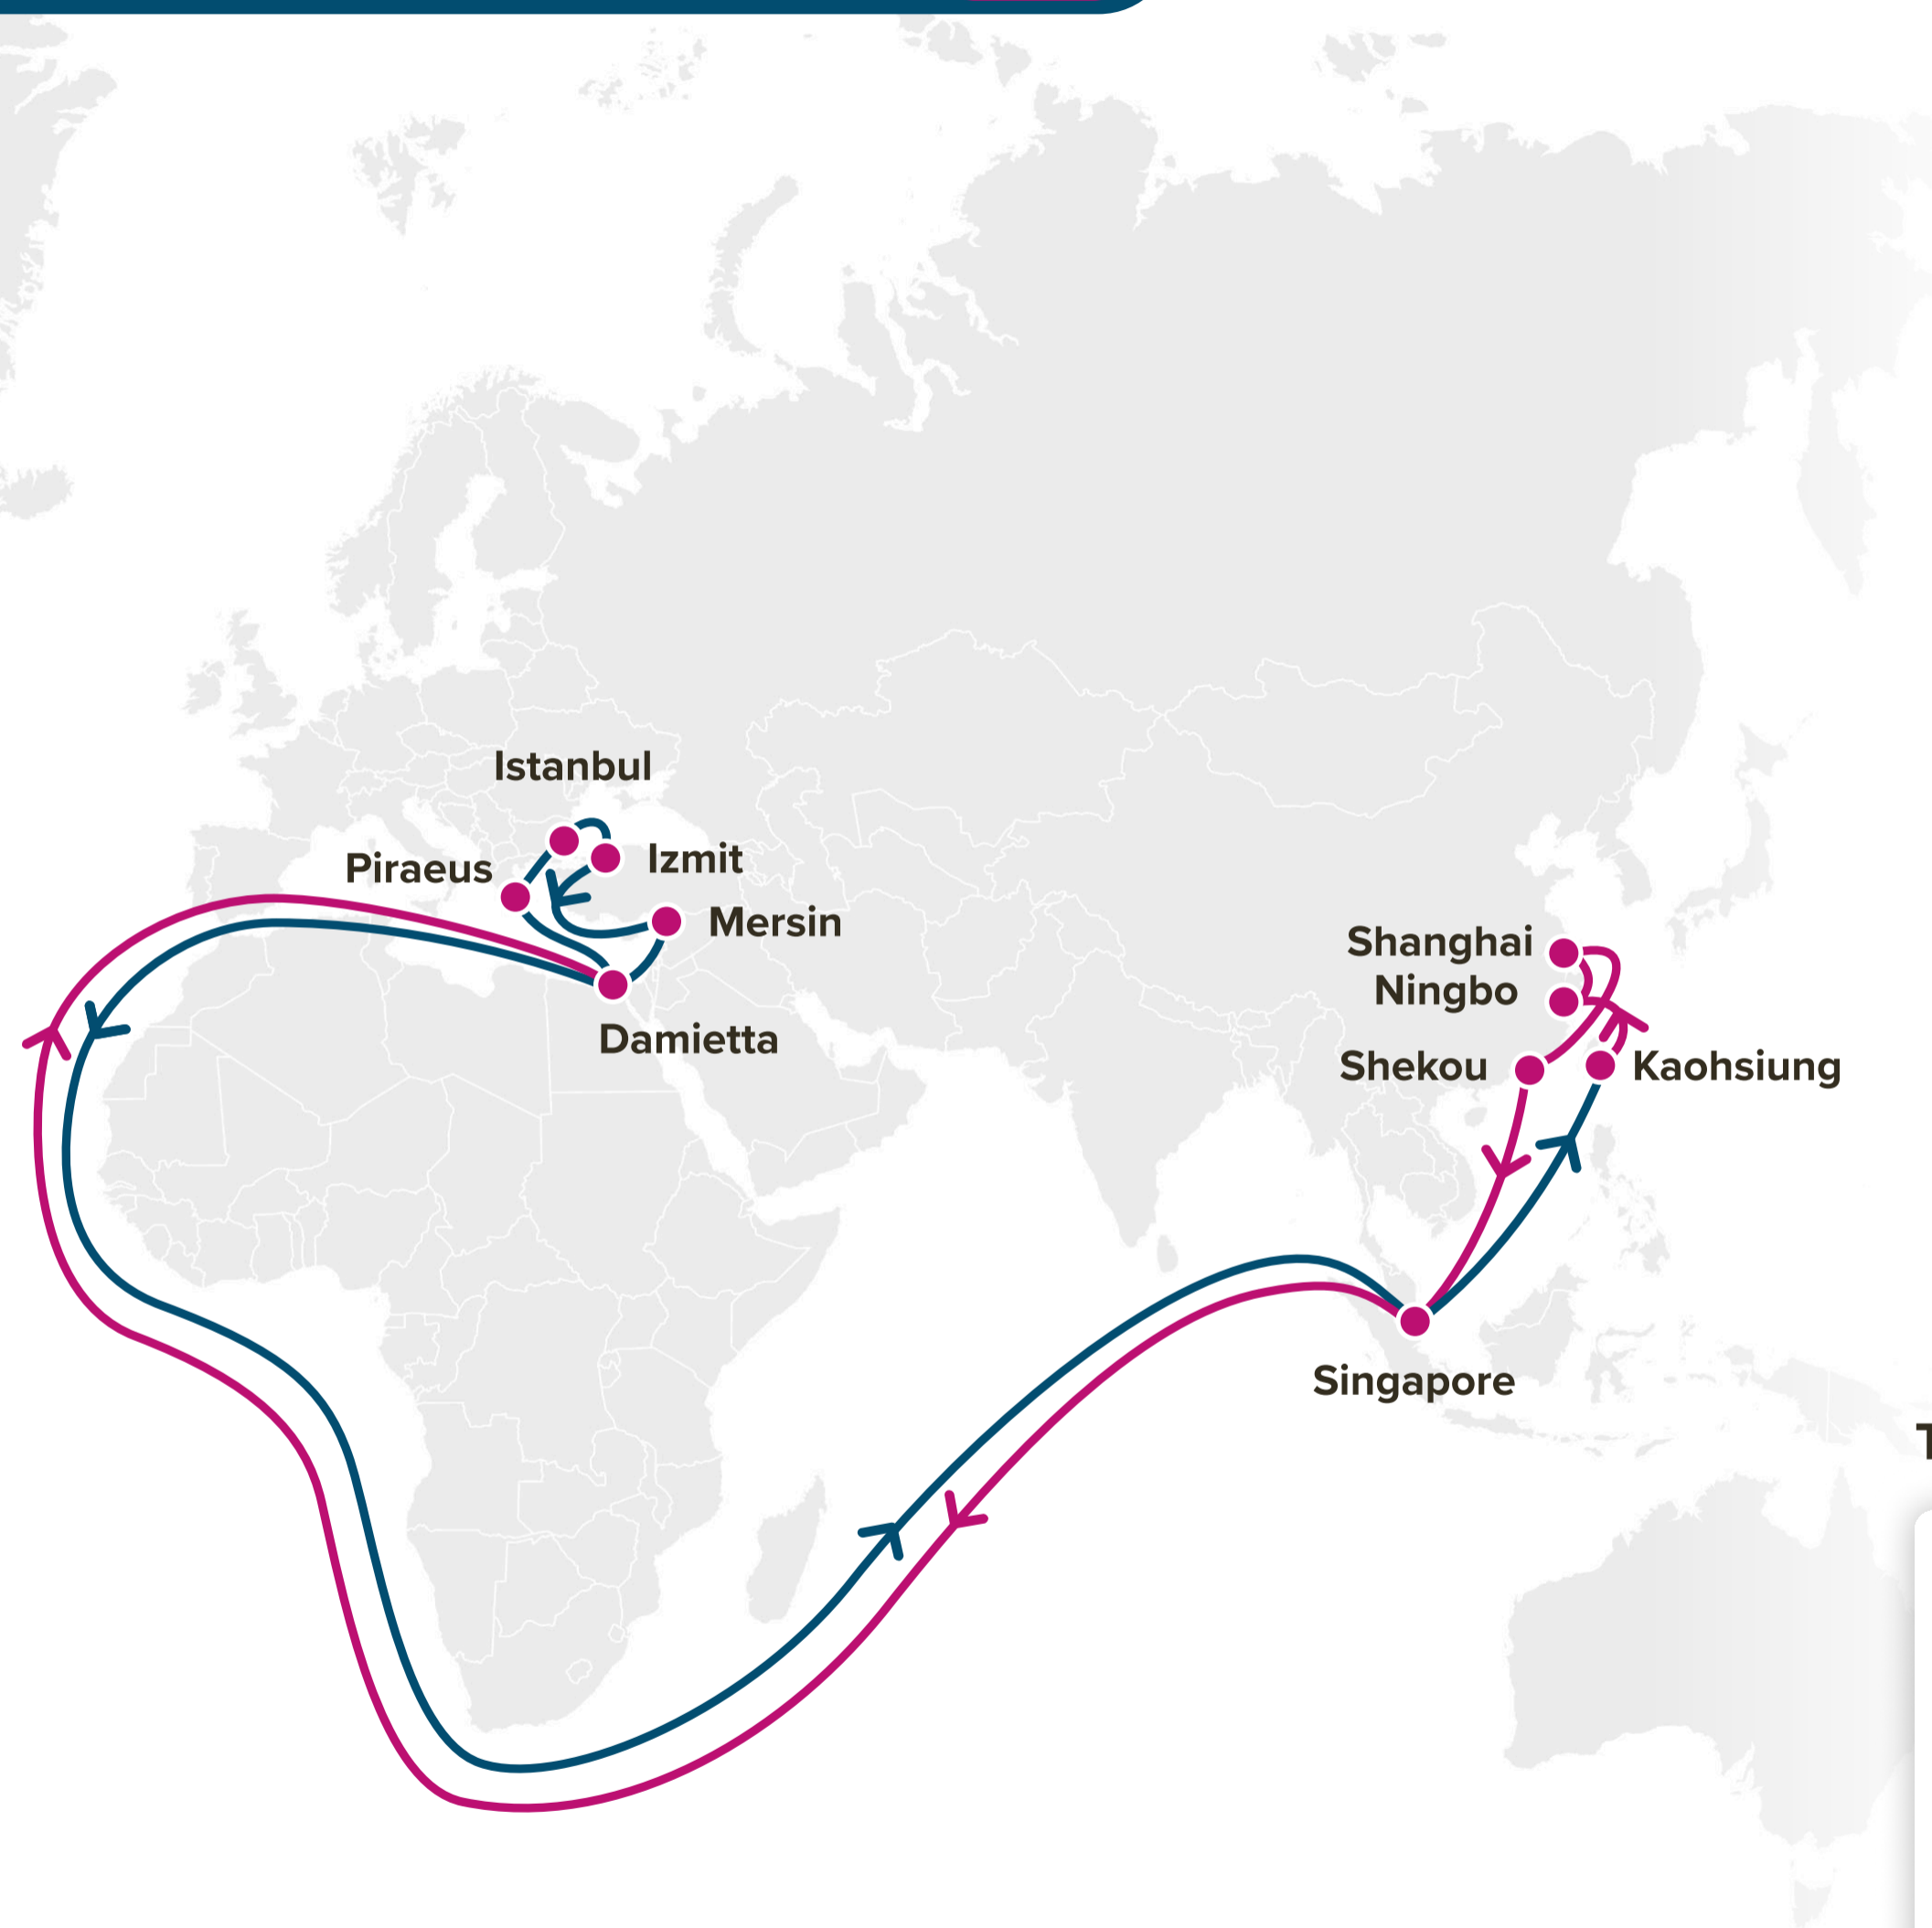

Transit Time

W/B	PUS	E/B	TYO	NGO	UKB
TYO	5	PUS	3	5	7
NGO	4				
UKB	2				

WESTBOUND →
EASTBOUND ←

Service Features

- Seamless connection between Xiamen and Pusan connecting onto Premier Alliance Services.

Port Rotation

Transit Time

W/B	PUS	E/B	XMN
XMN	3	PUS	3

EASTBOUND →
WESTBOUND ←

Service Features

- Seamless connection between Kaohsiung and Pusan connecting onto Premier Alliance Services.

Port Rotation

(Terminals are subject to change)

Transit Time

E/B	PUS	W/B	XMN	TXG	KHH
XMN	7	PUS	4	5	6
TXG	6				
KHH	4				

WESTBOUND ←
EASTBOUND →

Service Features

- ☐ Direct service into Egypt, Greece and Eastern Mediterranean ports.
- ☐ Direct service from Eastern Mediterranean and Egypt to Singapore and Far East.