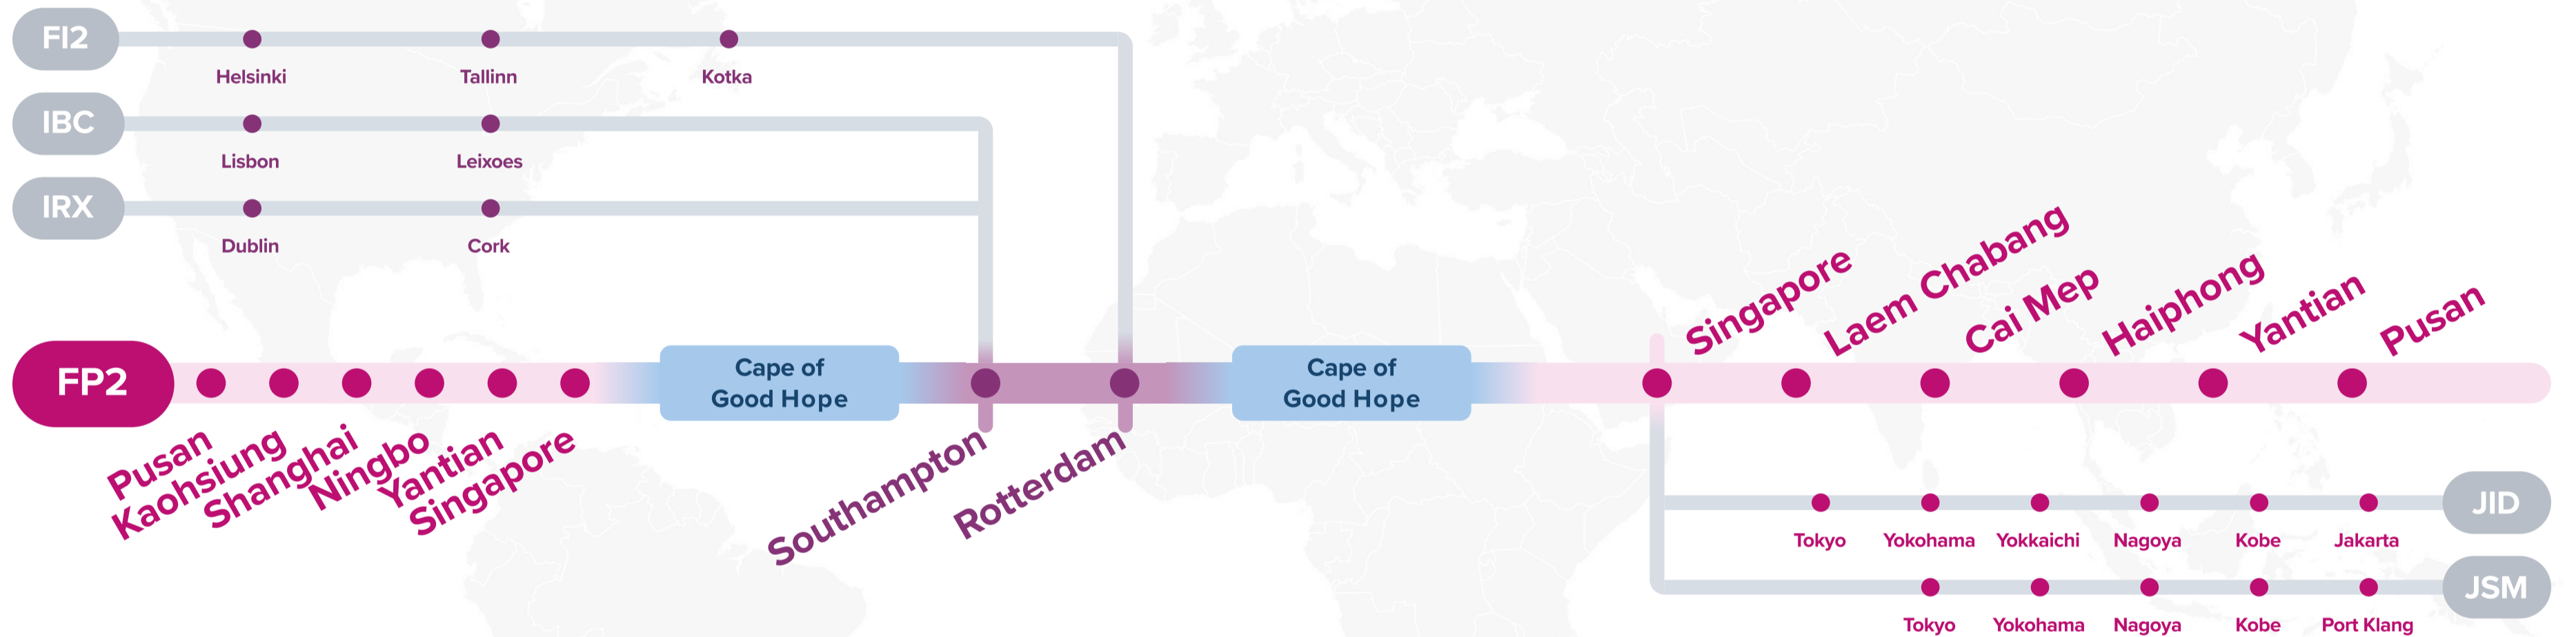

FP2: Far East Pacific 2

Westbound

- JK2:** Japan Korea Express 2
- JKS:** Japan Shuttle East & West
- XKS:** Xiamen Kaohsiung Shuttle
- BH2:** Bohai Express 2
- JSM:** Japan Straits Malaysia
- JID:** Japan Indonesia
- SRG:** Semarang Service
- SSX:** Surabaya Singapore Express
- FI2:** Finland Express 2
- IRX:** Irish Sea Express
- UKE:** UK East Coast Express
- IRX:** Irish Sea Express
- IBX:** Iberia Baltic Express

Asia – North Europe Service (via CoGH)

FP2: Far East Pacific 2

Eastbound

FI2: Finland Express 2

JID: Japan Indonesia

IBC: Iberia Europe Service

JSM: Japan Straits Malaysia

IRX: Irish Sea Express

WESTBOUND ←
EASTBOUND →

Service Features

- █ Direct service from China and Southeast Asia into Felixstowe, Hamburg and Antwerp.
- █ Unique coverage into Algeciras.
- █ Seamless coverage from North Europe into China.

WESTBOUND ←
EASTBOUND →

Service Features

- Express service from China and Southeast Asia to Le Havre.
- Competitive transit from Antwerp and Le Havre to China and Southeast Asia.

Port Rotation

(Terminals are subject to change)