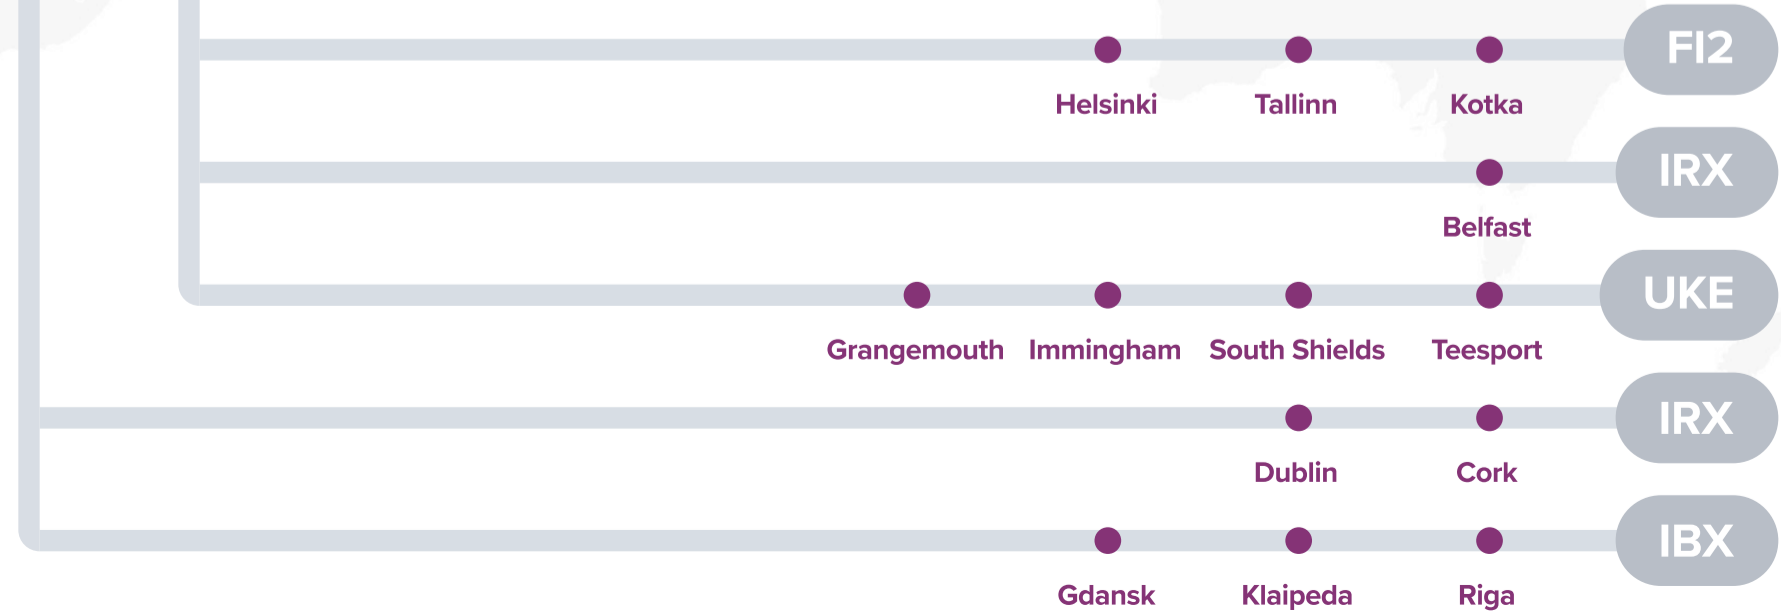

Asia – North Europe Service (via CoGH)

FP2: Far East Pacific 2

Westbound

- **JK2:** Japan Korea Express 2
- **JKS:** Japan Shuttle East & West
- **XKS:** Xiamen Kaohsiung Shuttle
- **BH2:** Bohai Express 2
- **JSM:** Japan Straits Malaysia
- **JID:** Japan Indonesia
- **SRG:** Semarang Service
- **SSX:** Surabaya Singapore Express
- **FI2:** Finland Express 2
- **IRX:** Irish Sea Express
- **UKE:** UK East Coast Express
- **IRX:** Irish Sea Express
- **IBX:** Iberia Baltic Express