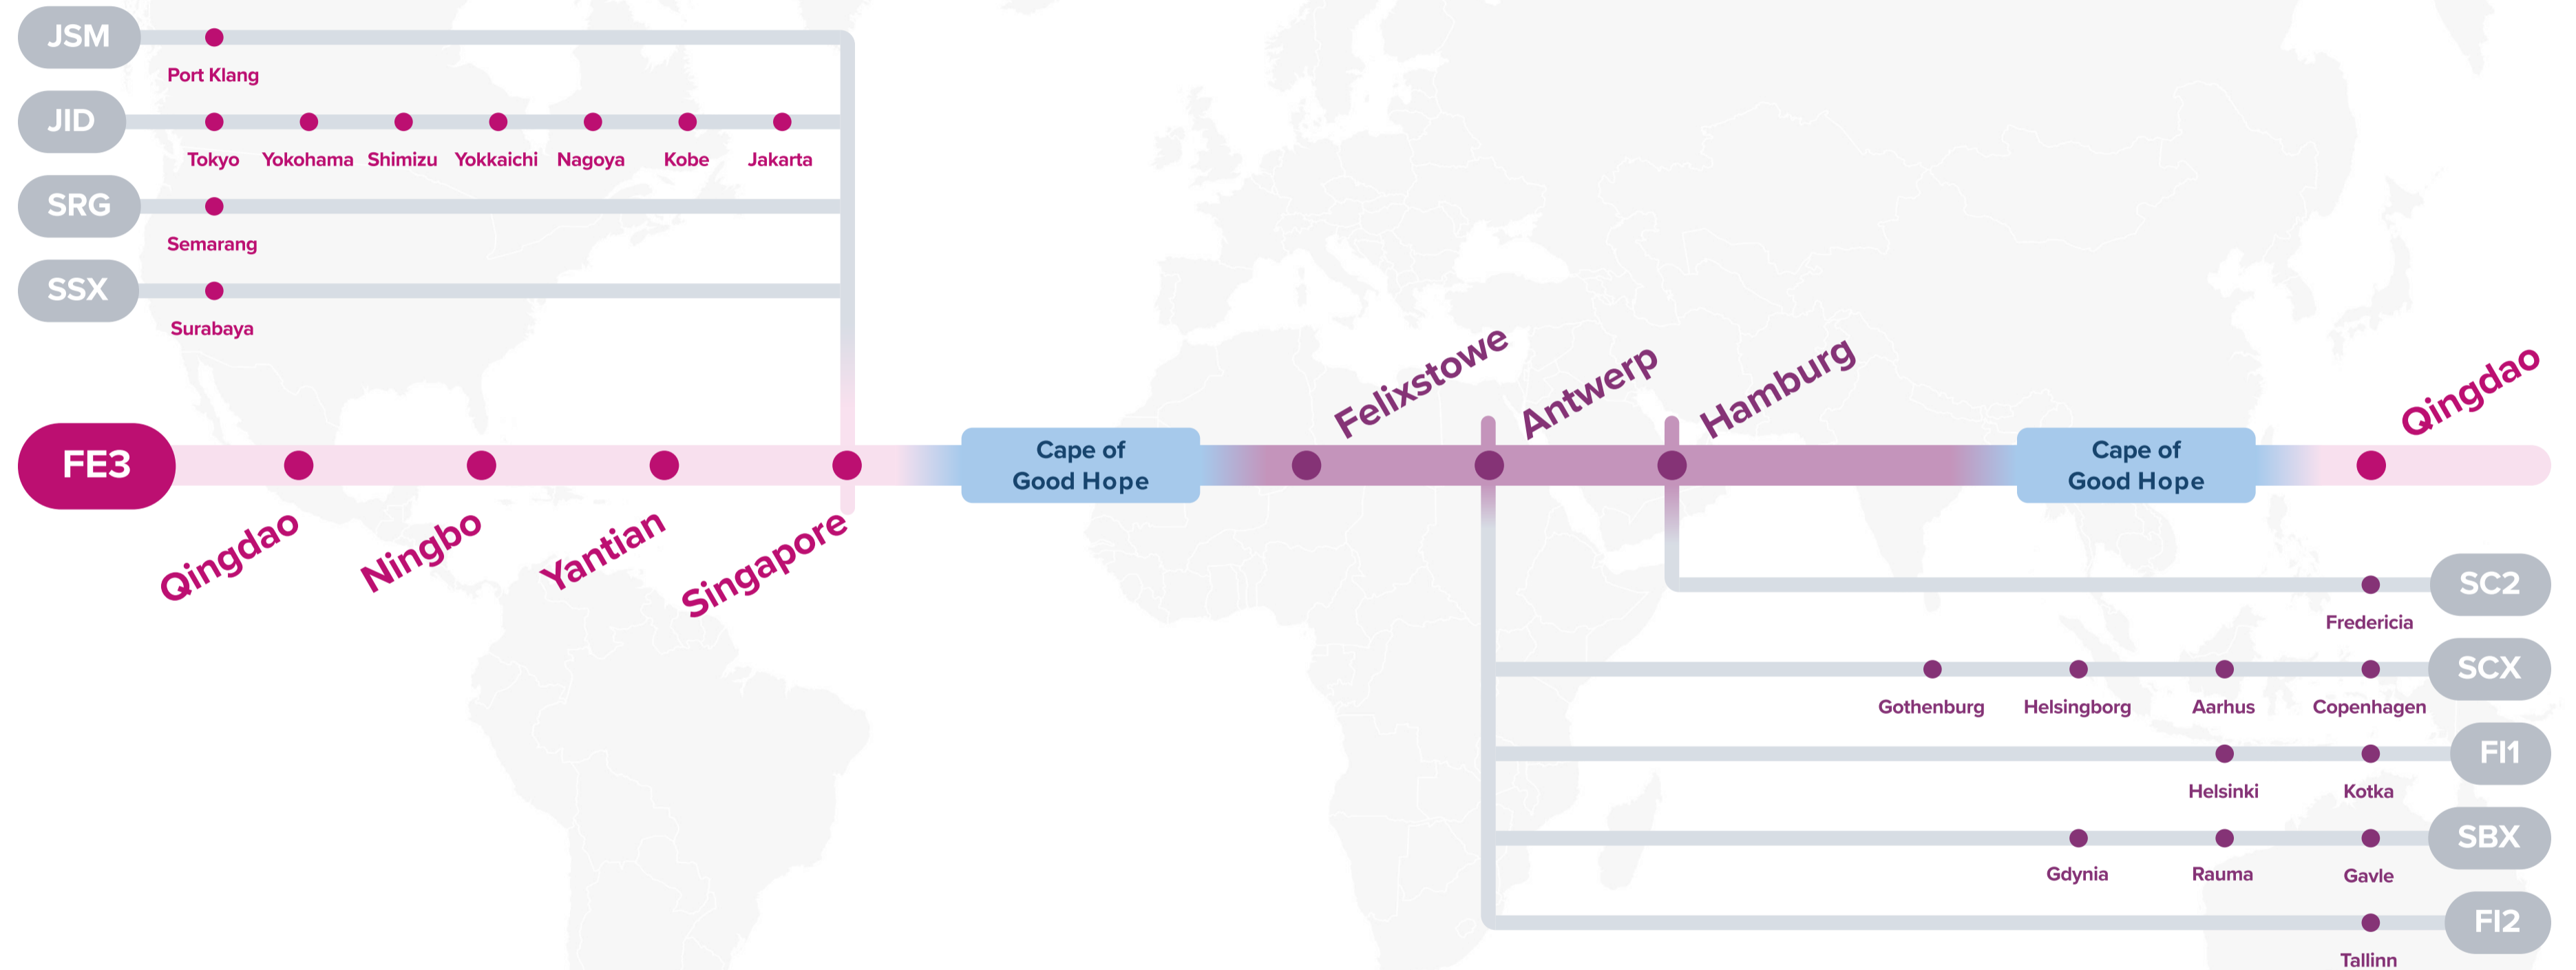

WESTBOUND ←
EASTBOUND →

Service Features

- █ Direct service from China and Southeast Asia into Felixstowe, Hamburg and Antwerp.
- █ Unique coverage into Algeciras.
- █ Seamless coverage from North Europe into China.

Port Rotation

(Terminals are subject to change)

ORIGIN	CODE	ETA	ETD	TERMINAL
QINGDAO	TAO	WED	SAT	QINGDAO NEW QIANWAN CONTAINER TERMINAL (QQCT)
NINGBO	NGB	SUN	WED	NINGBO ZHOUSHAN PORT - BEILUN 2ND CONTAINER
YANTIAN	YTN	SAT	TUE	YANTIAN INTERNATIONAL CONTAINER TERMINAL (YICT)
SINGAPORE	SIN	SAT	SUN	PSA SINGAPORE
FELIXSTOWE	FXT	TUE	FRI	PORT OF FELIXSTOWE
ANTWERP	ANR	TUE	SAT	PSA - NOORDZEE TERMINAL 913
HAMBURG	HAM	TUE	FRI	HHLA CONTAINER TERMINAL BUCHARDKAI (CTB)
QINGDAO	TAO	WED	SAT	QINGDAO NEW QIANWAN CONTAINER TERMINAL (QQCT)

Transit Time

W/B	FXT	ANR	HAM	E/B	TAO	NGB	YTN
TAO	45	52	59	FXT	54	58	64
NBO	41	48	55	ANR	46	50	56
YTN	35	42	49	HAM	40	44	50
SIN	30	37	44				

Asia – North Europe Service (via CoGH)

FE3: Far East – Europe 3 Westbound