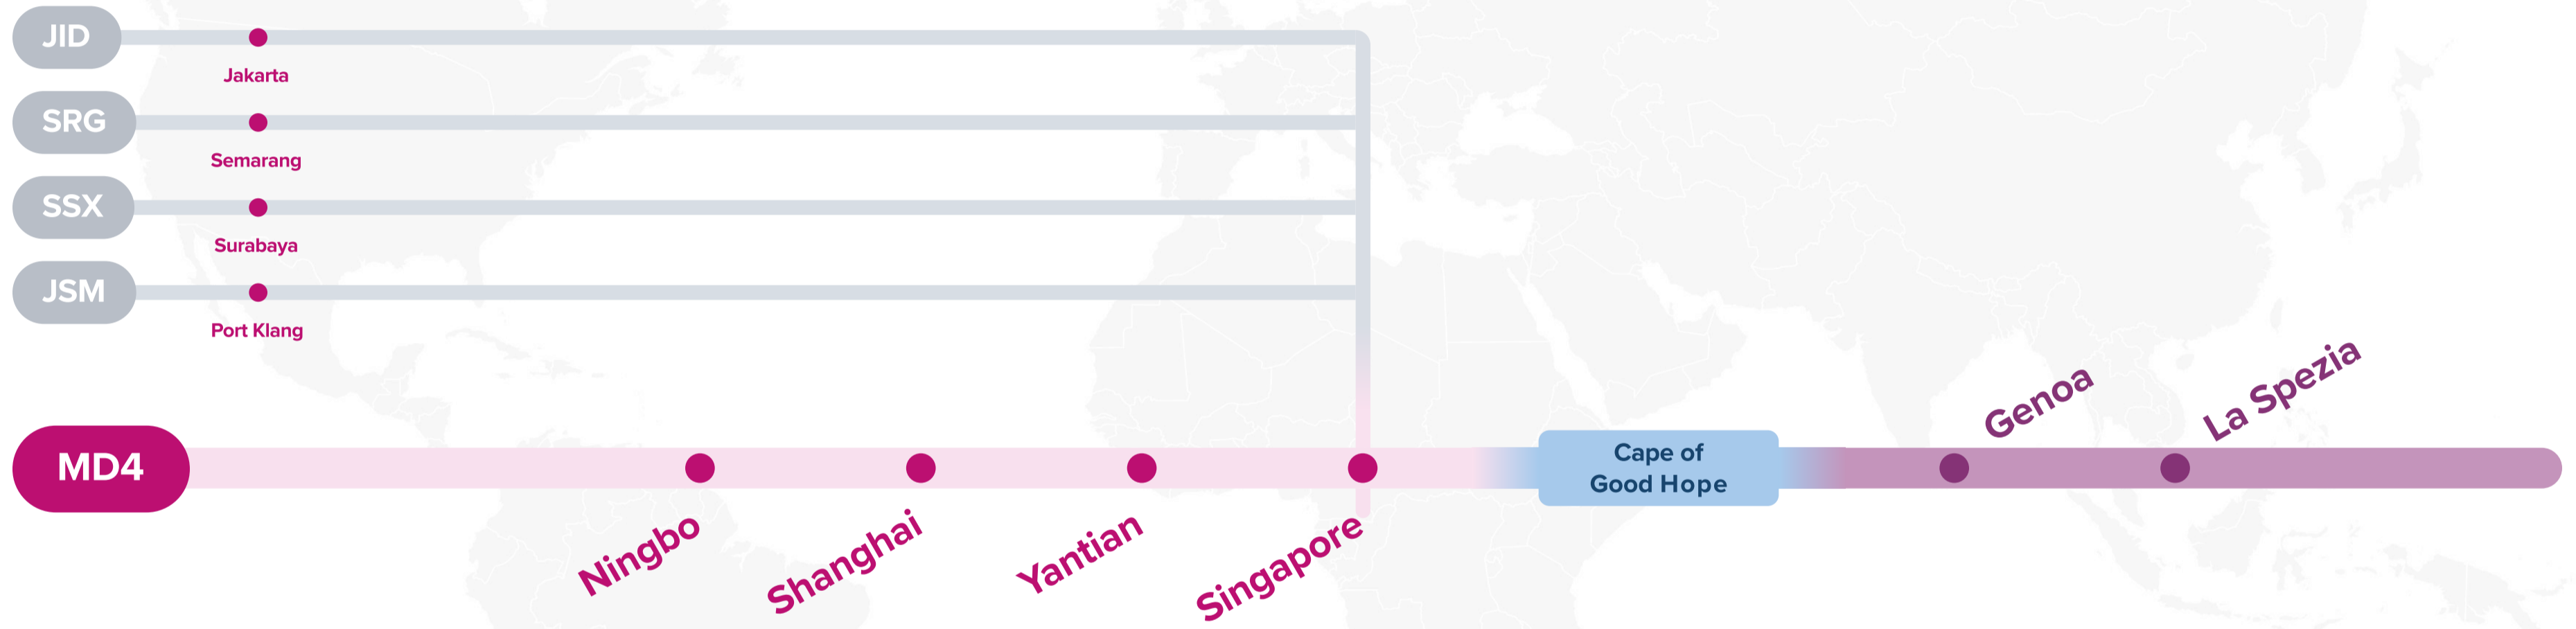

Asia – Mediterranean Service (via CoGH)

MD3: Mediterranean 3

Eastbound

BT1: Black Sea Türkiye Service
BT2: Black Sea Türkiye Service 2
BT3: Black Sea Türkiye Service 3
IGX: Intra-Greece Express

WESTBOUND ←

Transit Time

W/B	GOA	SPE
NGB	46	48
SHA	43	45
YTN	39	41
SIN	33	35

Asia – Mediterranean Service (via CoGH)

MD4: Mediterranean 4

Westbound

JID: Japan Indonesia

SRG: Semarang Service

SSX: Surabaya Singapore Express

Eastbound

WESTBOUND ←
EASTBOUND →

Service Features

- Dedicated service connection West India, Pakistan with West, East Mediterranean ports directly.

Port Rotation

(Terminals are subject to change)

ORIGIN	CODE	ETA	ETD	TERMINAL
NHAVA SHEVA	NSA	FRI	SAT	BHARAT MUMBAI CONTAINER TERMINALS (PSA)
KARACHI	KHI	MON	MON	SOUTH ASIA PAKISTAN TERMINALS
MUNDRA	MUN	TUE	WED	ADANI INTERNATIONAL CONTAINER TERMINAL (CT3)
ALGECIRAS	ALG	MON	TUE	TOTAL TERMINAL INTERNATIONAL ALGECIRAS
VALENCIA	VLC	WED	FRI	APM TERMINALS VALENCIA
BARCELONA	BCN	SAT	SUN	APM TERMINALS BARCELONA
GENOA	GOA	MON	WED	VOLTRI TERMINAL EUROPE (VTE-PSA)
PIRAEUS	PIR	SAT	MON	PIRAEUS CONTAINER TERMINAL (PCT)
ALGECIRAS	ALG	THU	FRI	TOTAL TERMINAL INTERNATIONAL ALGECIRAS
KARACHI	KHI	THU	THU	SOUTH ASIA PAKISTAN TERMINALS
MUNDRA	MUN	FRI	SAT	ADANI INTERNATIONAL CONTAINER TERMINAL (CT3)
NHAVA SHEVA	NSA	SUN	SAT	BHARAT MUMBAI CONTAINER TERMINALS (PSA)

AD1: Adriatic Service 1

EMA: East Mediterranean America

Your Number **ONE** Shipping Partner

● Connecting the
East and the West

Ocean Network Express Pte. Ltd.
7 Straits View, #16-01 Marina One East Tower, Singapore 018936
www.one-line.com