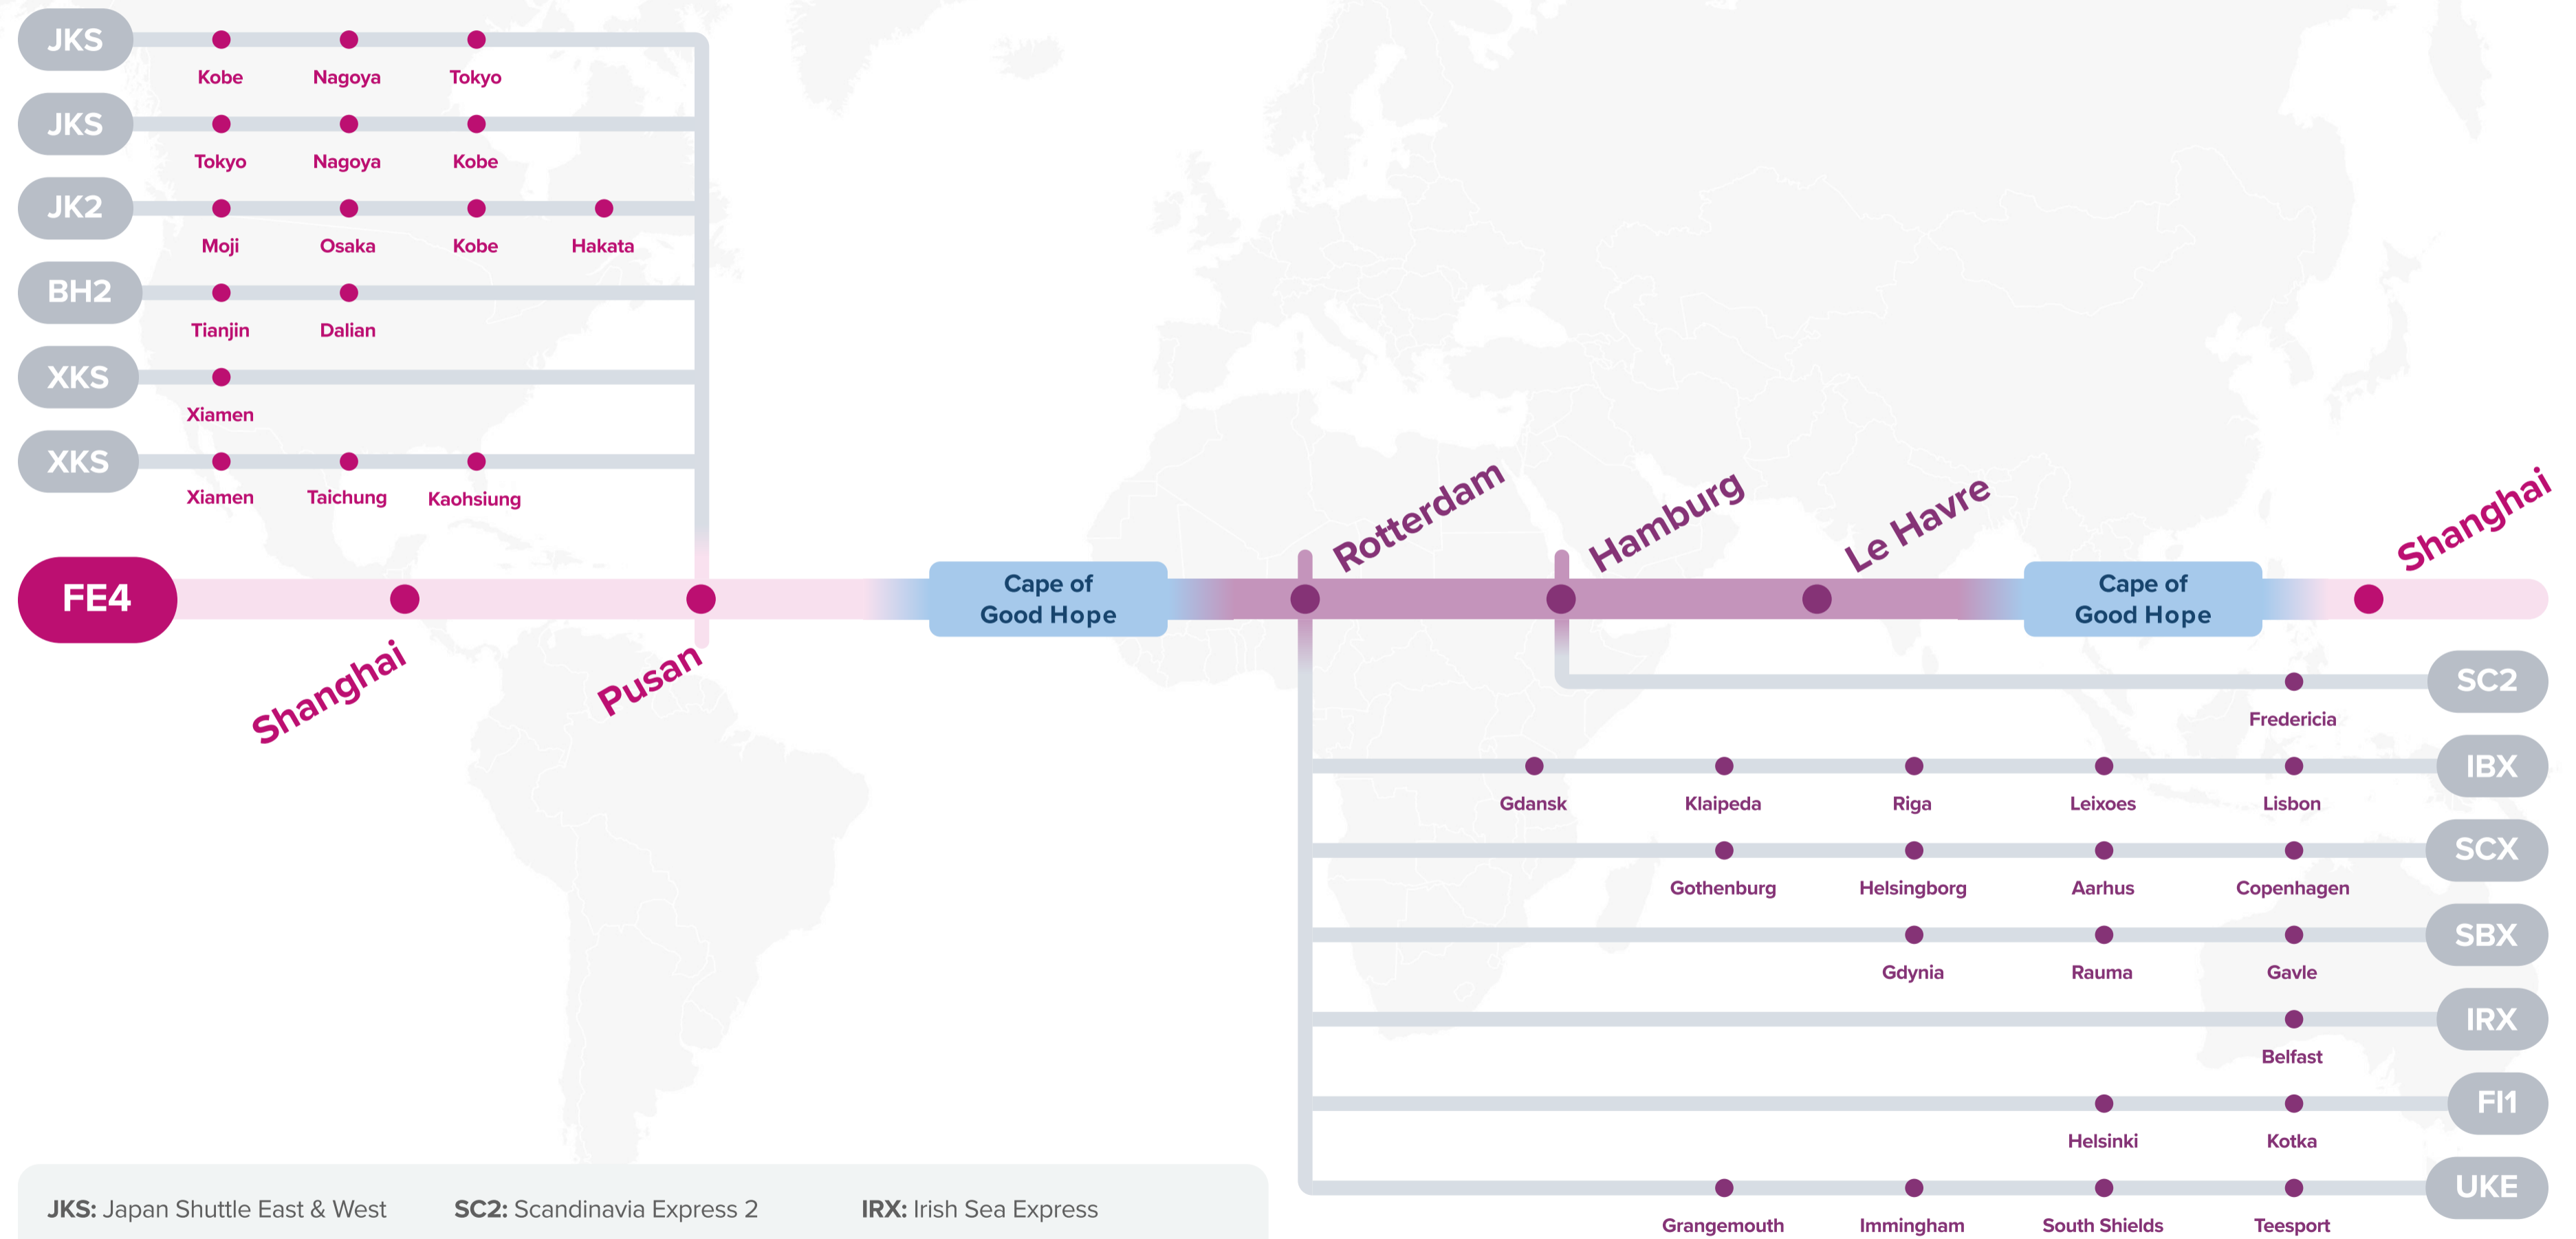

WESTBOUND ←
EASTBOUND →

Service Features

- ▣ Premium service from South Korea and China, into Northern Europe.
- ▣ Dedicated Japan-Korea Shuttle connection, relaying to and fro North Europe.
- ▣ Dedicated Xiamen - Kaohsiung Shuttle connection, relaying to and fro North Europe.
- ▣ Express coverage from Northern Europe into Far East.

Port Rotation

(Terminals are subject to change)

ORIGIN	CODE	ETA	ETD	TERMINAL
SHANGHAI	SHA	MON	SAT	SIPG - SHANGDONG BRANCH
PUSAN	PUS	TUE	FRI	HANJIN BUSAN NEW PORT COMPANY(HJNC)
ROTTERDAM	RTM	SAT	THU	ROTTERDAM WORLD GATEWAY (RWG)
HAMBURG	HAM	SAT	TUE	HHLA CONTAINER TERMINAL BUCHARDKAI (CTB)
LE HAVRE	LEH	FRI	SUN	TERMINAL DE FRANCE (GMP)
SHANGHAI	SHA	MON	SAT	SIPG - SHANGDONG BRANCH

Transit Time

W/B	RTM	HAM	LEH	E/B	SHA	PUS
SHA	42	49	55	RTM	46	54
PUS	36	43	49	HAM	41	49
				LEH	36	44

Asia – North Europe Service (via CoGH)

FE4: Far East – Europe 4 Westbound

JKS: Japan Shuttle East & West

WESTBOUND ←
EASTBOUND →

Service Features

- Express service from China and Southeast Asia to Le Havre.
- Competitive transit from Antwerp and Le Havre to China and Southeast Asia.

Port Rotation

(Terminals are subject to change)