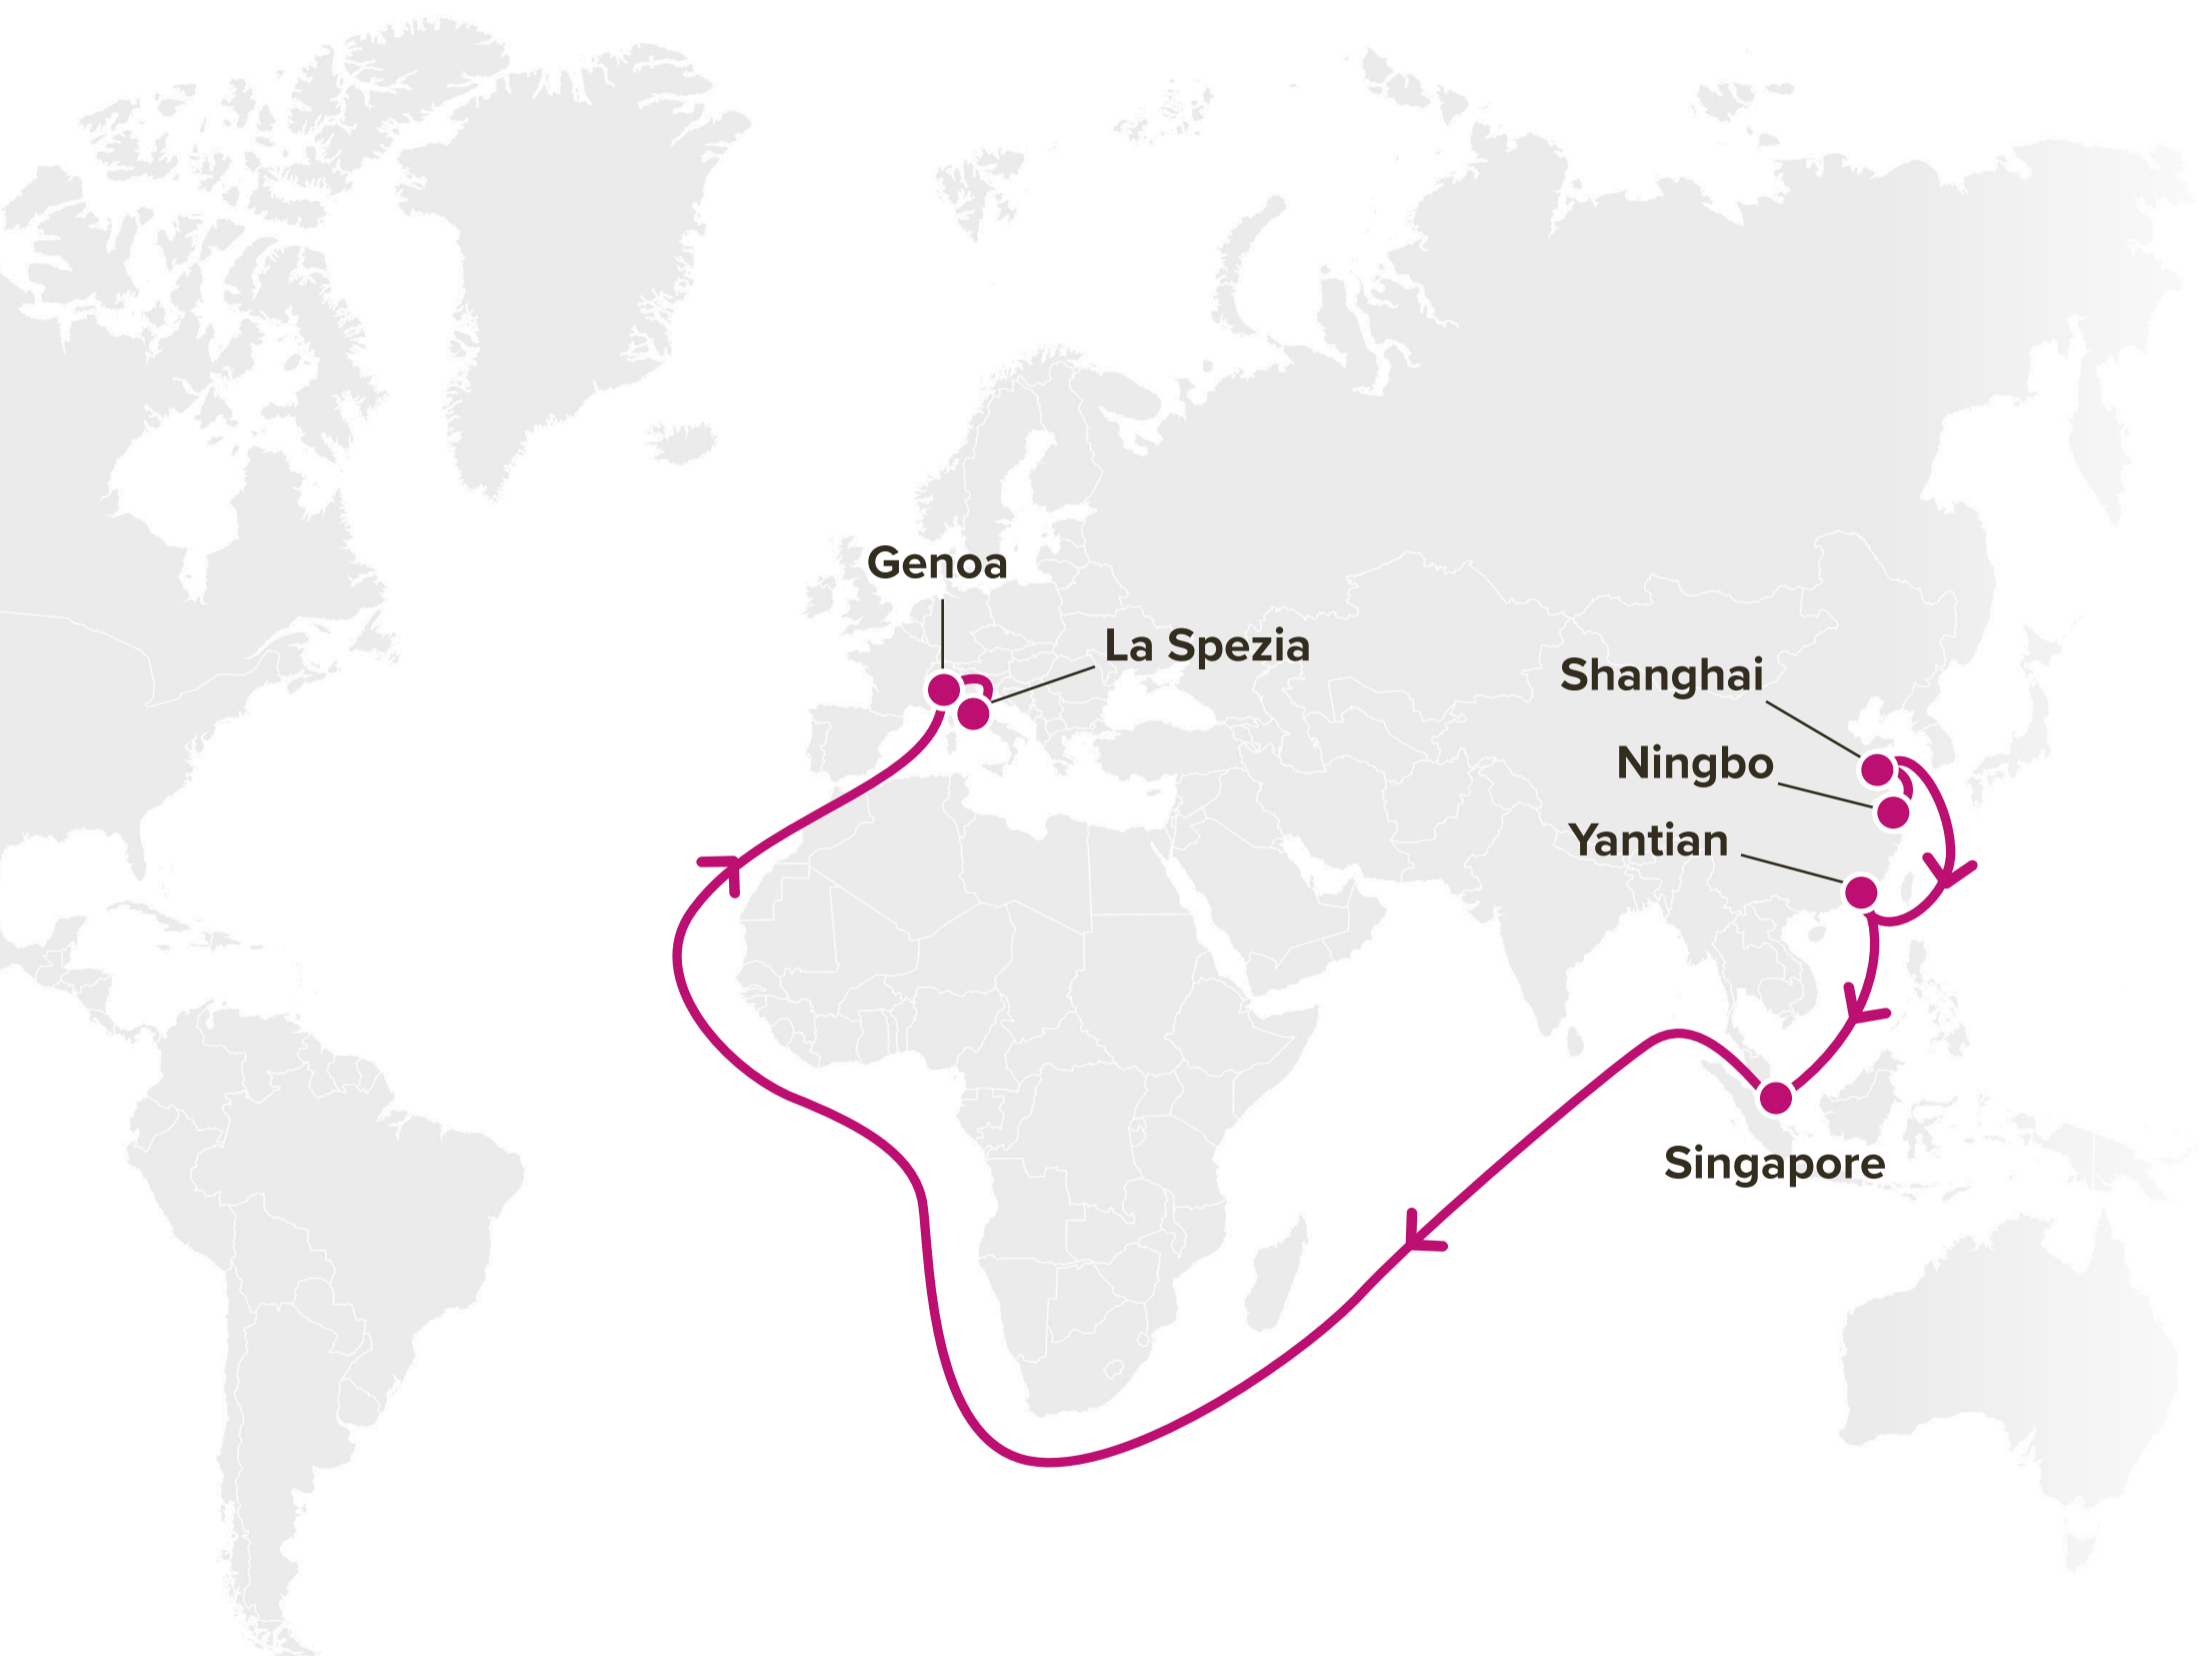

WESTBOUND ←

Service Features

Express service to Italy ports with a focus on major East Asia ports.

Port Rotation

(Terminals are subject to change)

ORIGIN	CODE	ETA	ETD	TERMINAL
NINGBO	NGB	MON	TUE	NINGBO GANGJI TERMINAL
SHANGHAI	SHA	THU	FRI	SHANGHAI GUANDONG INTERNATIONAL CONTAINER TERMINAL
YANTIAN	YTN	MON	TUE	YANTIAN INTERNATIONAL CONTAINER TERMINAL (YICT)
SINGAPORE	SIN	SAT	MON	PSA SINGAPORE
GENOA	GOA	SAT	SUN	VTE (VOLTRI TERMINAL EUROPE)
LA SPEZIA	SPE	MON	WED	LA SPEZIA CONTAINER TERMINAL (LSCT)

Transit Time

W/B	GOA	SPE
NGB	46	48
SHA	43	45
YTN	39	41
SIN	33	35