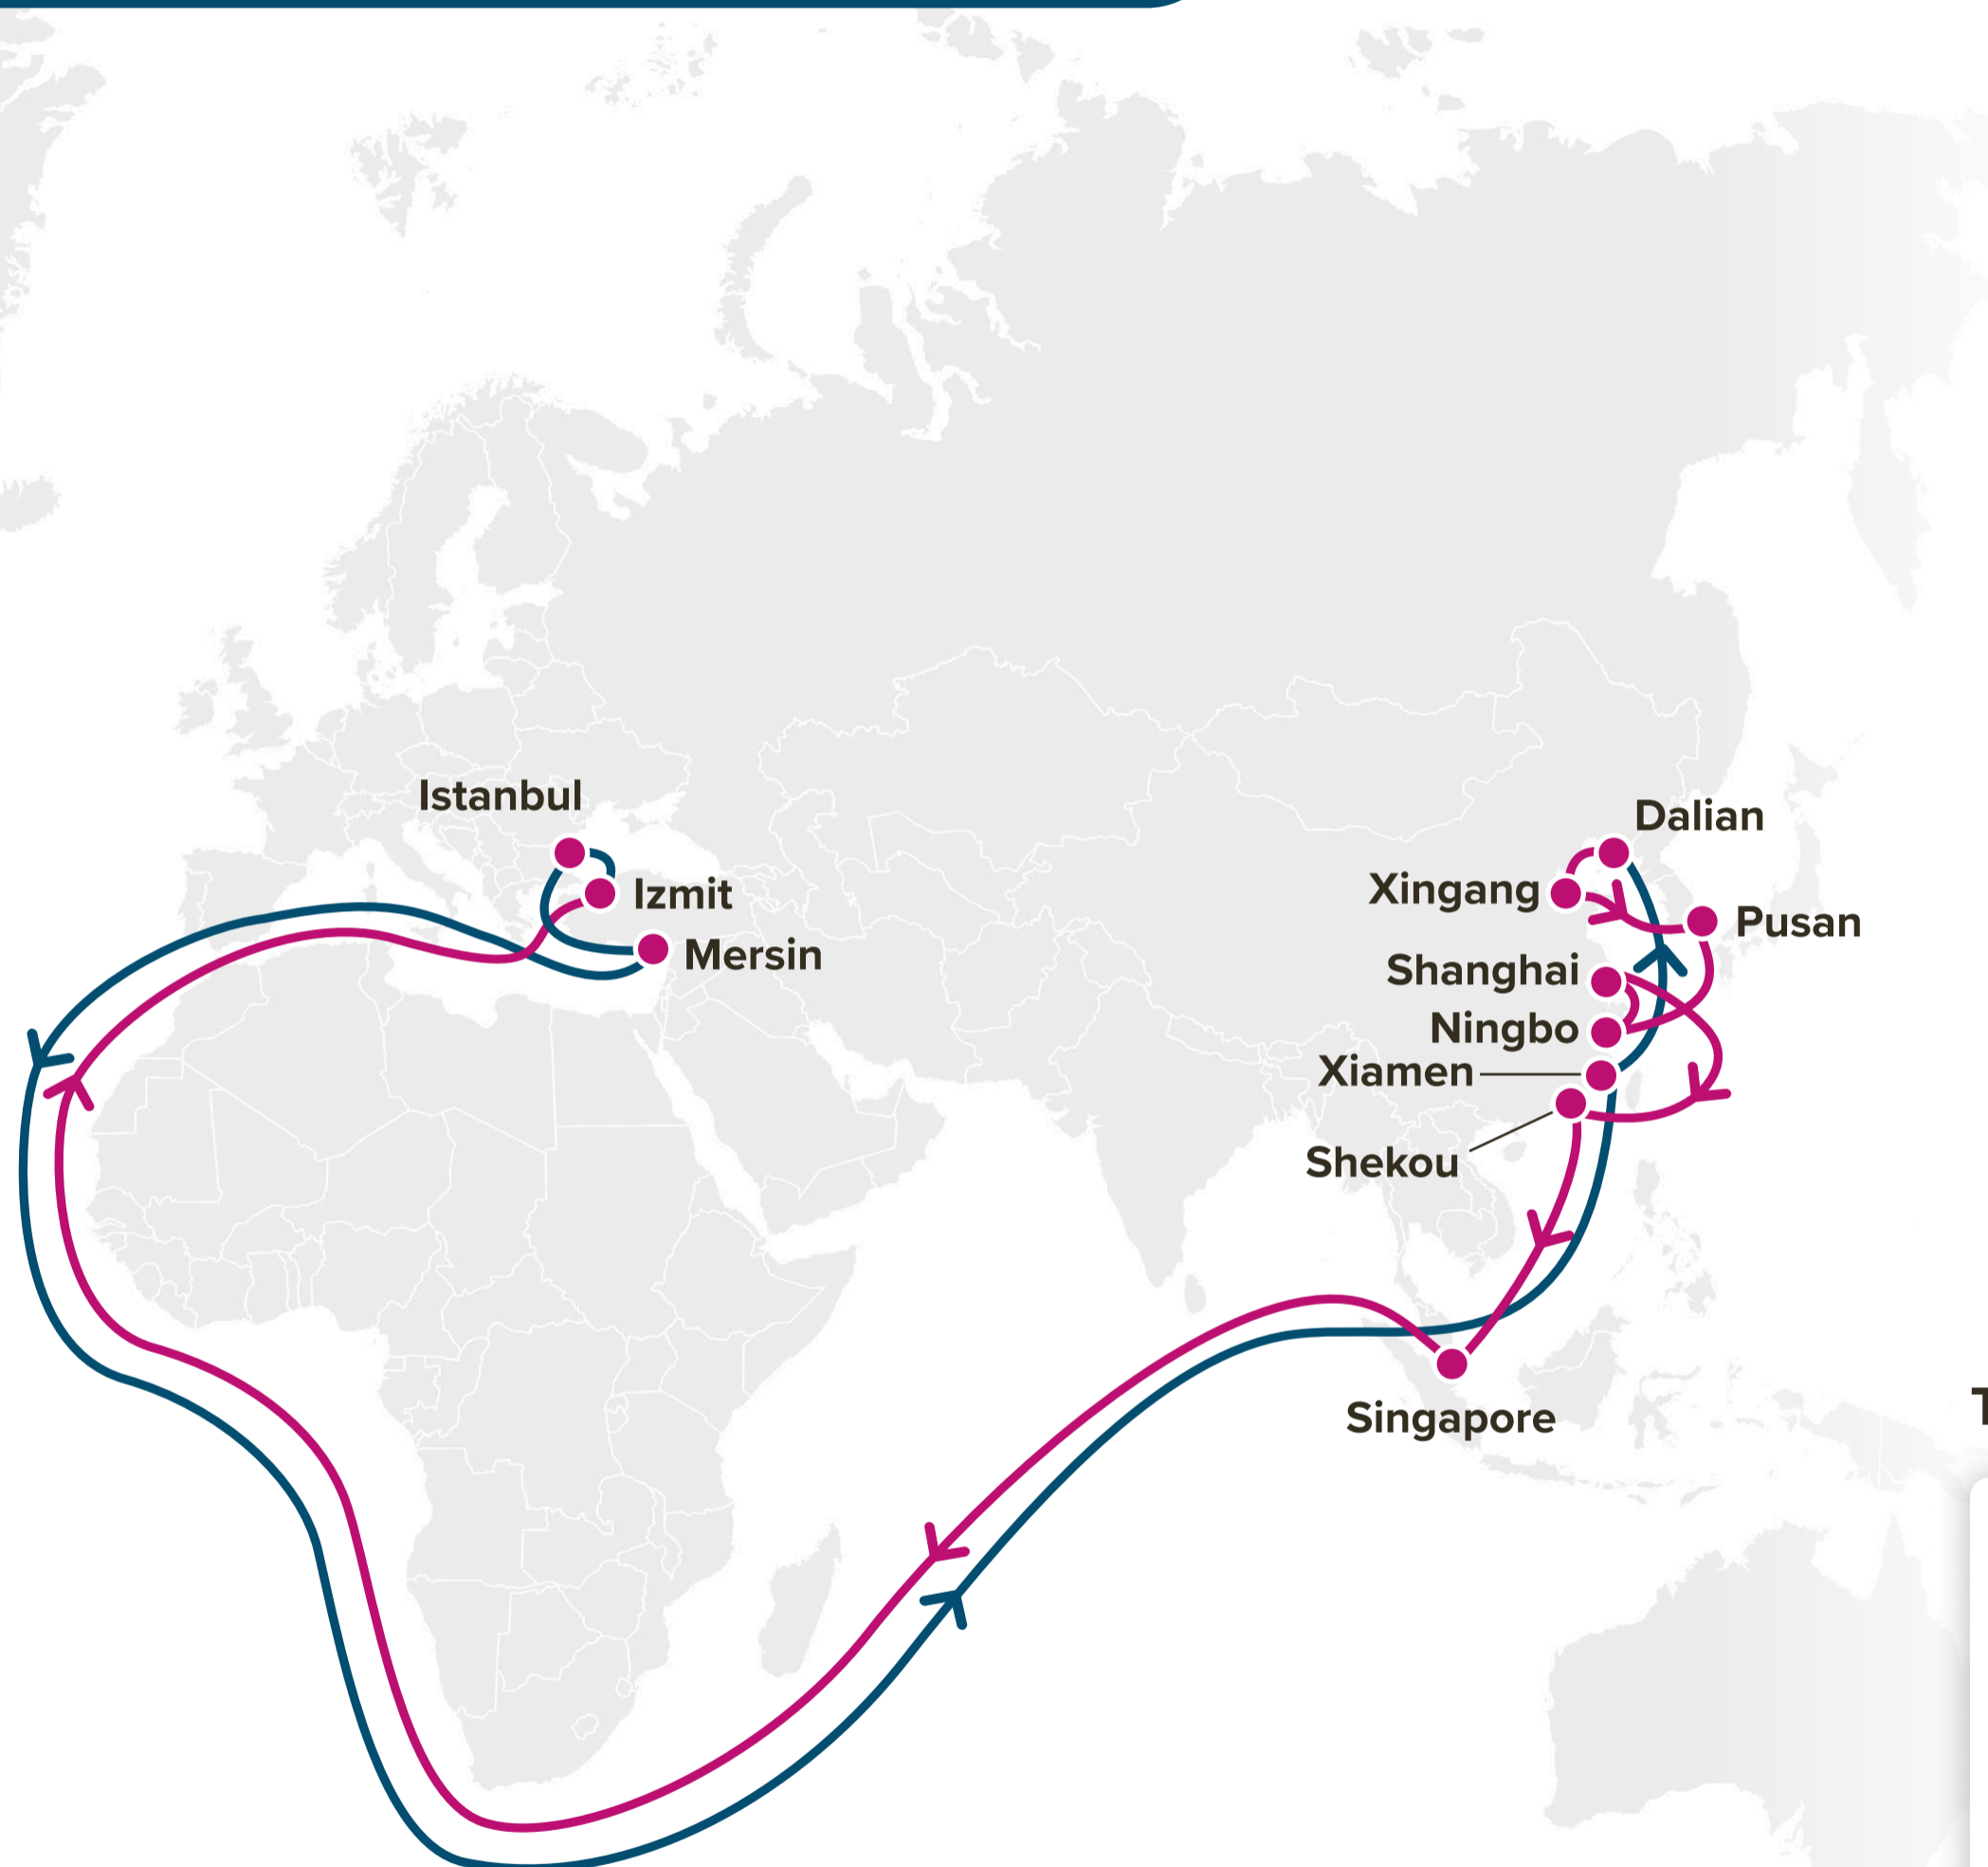

Asia – Mediterranean Service (via CoGH)

MS2: Mediterranean Pacific South 2

Eastbound

IMS: Intra Morocco Service

JID: Japan Indonesia

JSM: Japan Straits Malaysia

Service Features

- Extensive coverage of East Asia ports with fast transit to Türkiye.
- Direct access from Eastern Mediterranean and Egypt to East Asia.