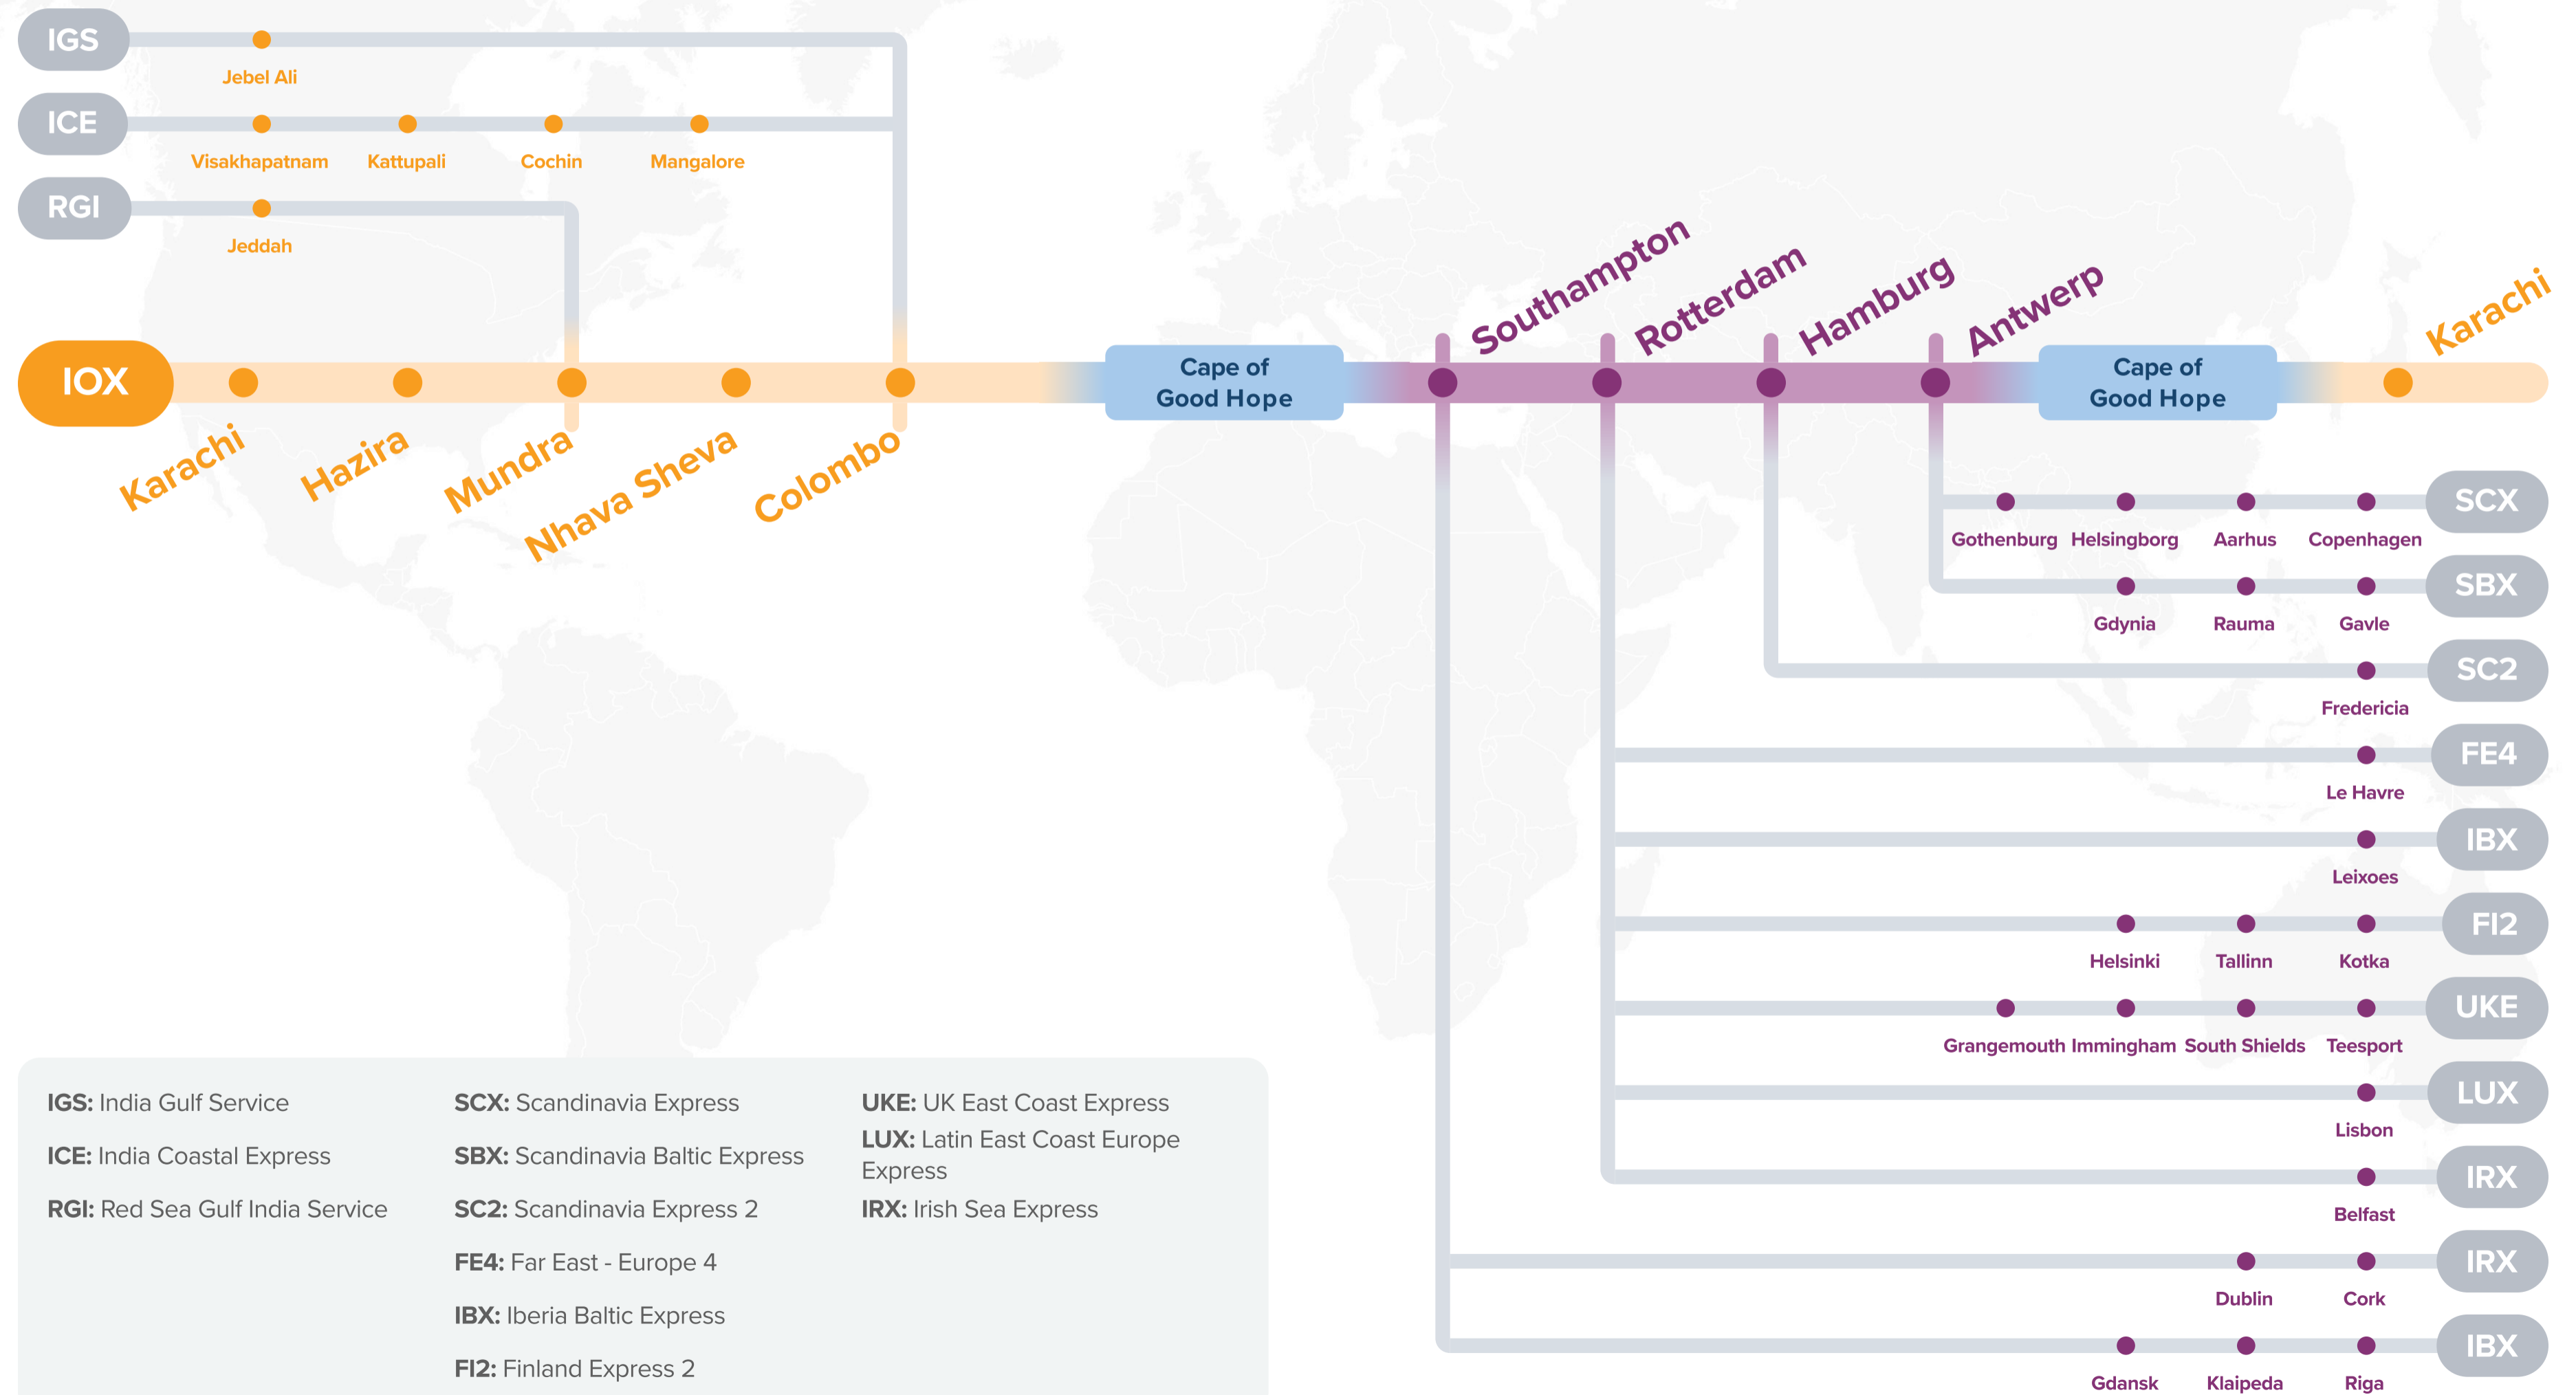

Asia – North Europe Service (via CoGH)

IOX: Indian Ocean Express

Westbound

IGS: India Gulf Service
ICE: India Coastal Express
RGI: Red Sea Gulf India Service

SCX: Scandinavia Express
SBX: Scandinavia Baltic Express
SC2: Scandinavia Express 2
FE4: Far East - Europe 4
IBX: Iberia Baltic Express
FI2: Finland Express 2

UKE: UK East Coast Express
LUX: Latin East Coast Europe Express
IRX: Irish Sea Express