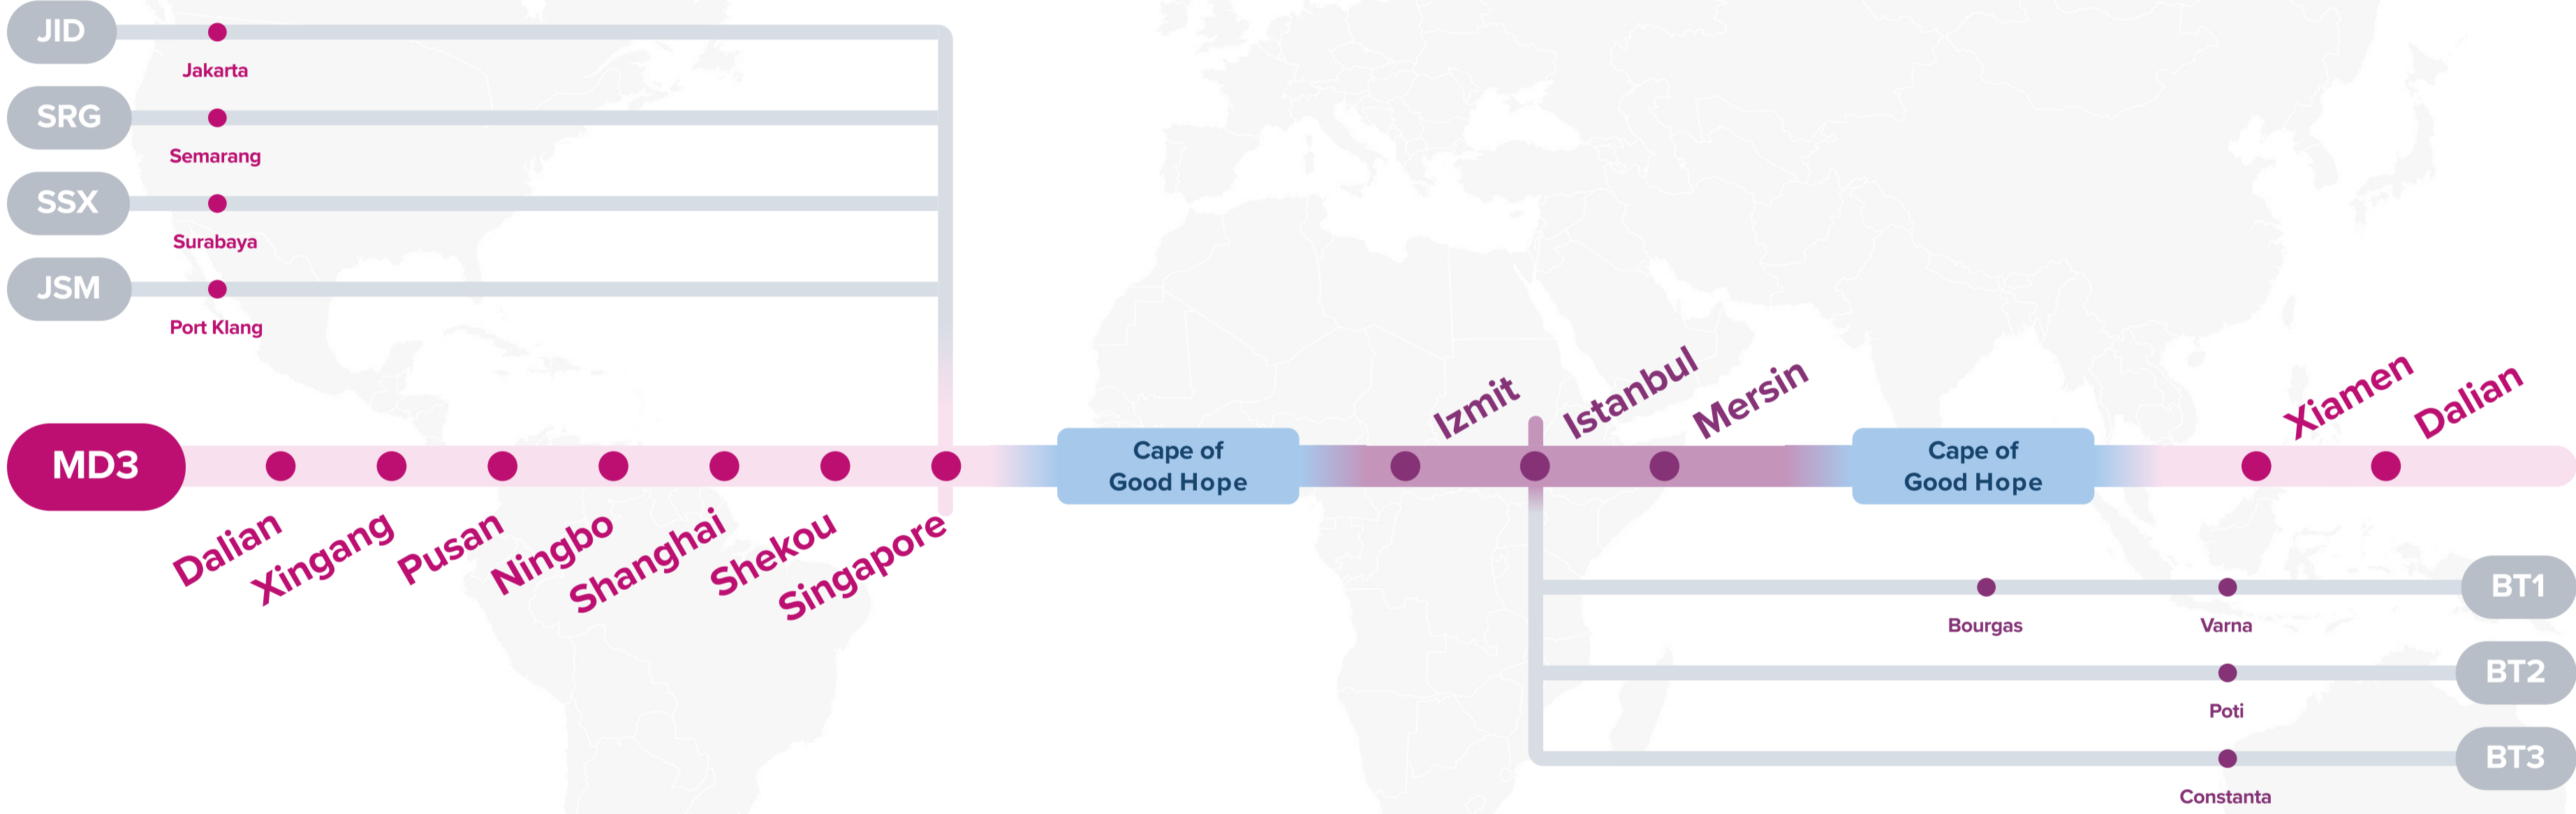

Transit Time

W/B	IZT	IST	MER	E/B	XMN	DLC	TXG	PUS	NGB	SHA
DLC	59	61	68	IZT	61	65	67	72	75	79
TXG	57	59	66	IST	59	63	65	70	73	77
PUS	52	54	61	MER	51	55	57	62	65	69
NGB	49	51	58							
SHA	45	47	54							
SHK	41	43	50							
SIN	35	37	44							

WESTBOUND ←
EASTBOUND →

Asia – Mediterranean Service (via CoGH)

MD3: Mediterranean 3

Westbound

JID: Japan Indonesia
SRG: Semarang Service
SSX: Surabaya Singapore Express
JSM: Japan Straits Malaysia
BT1: Black Sea Türkiye Service
BT2: Black Sea Türkiye Service 2
BT3: Black Sea Türkiye Service 3

Eastbound

WESTBOUND ←
EASTBOUND →

Service Features

- Dedicated service connection West India, Pakistan with West, East Mediterranean ports directly.

Port Rotation

(Terminals are subject to change)

ORIGIN	CODE	ETA	ETD	TERMINAL
NHAVA SHEVA	NSA	FRI	SAT	BHARAT MUMBAI CONTAINER TERMINALS (PSA)
KARACHI	KHI	MON	MON	SOUTH ASIA PAKISTAN TERMINALS
MUNDRA	MUN	TUE	WED	ADANI INTERNATIONAL CONTAINER TERMINAL (CT3)
ALGECIRAS	ALG	MON	TUE	TOTAL TERMINAL INTERNATIONAL ALGECIRAS
VALENCIA	VLC	WED	FRI	APM TERMINALS VALENCIA
BARCELONA	BCN	SAT	SUN	APM TERMINALS BARCELONA
GENOA	GOA	MON	WED	VOLTRI TERMINAL EUROPE (VTE-PSA)
PIRAEUS	PIR	SAT	MON	PIRAEUS CONTAINER TERMINAL (PCT)
ALGECIRAS	ALG	THU	FRI	TOTAL TERMINAL INTERNATIONAL ALGECIRAS
KARACHI	KHI	THU	THU	SOUTH ASIA PAKISTAN TERMINALS
MUNDRA	MUN	FRI	SAT	ADANI INTERNATIONAL CONTAINER TERMINAL (CT3)
NHAVA SHEVA	NSA	SUN	SAT	BHARAT MUMBAI CONTAINER TERMINALS (PSA)

AD1: Adriatic Service 1

EMA: East Mediterranean America

Your Number **ONE** Shipping Partner

● Connecting the
East and the West

Ocean Network Express Pte. Ltd.
7 Straits View, #16-01 Marina One East Tower, Singapore 018936
www.one-line.com