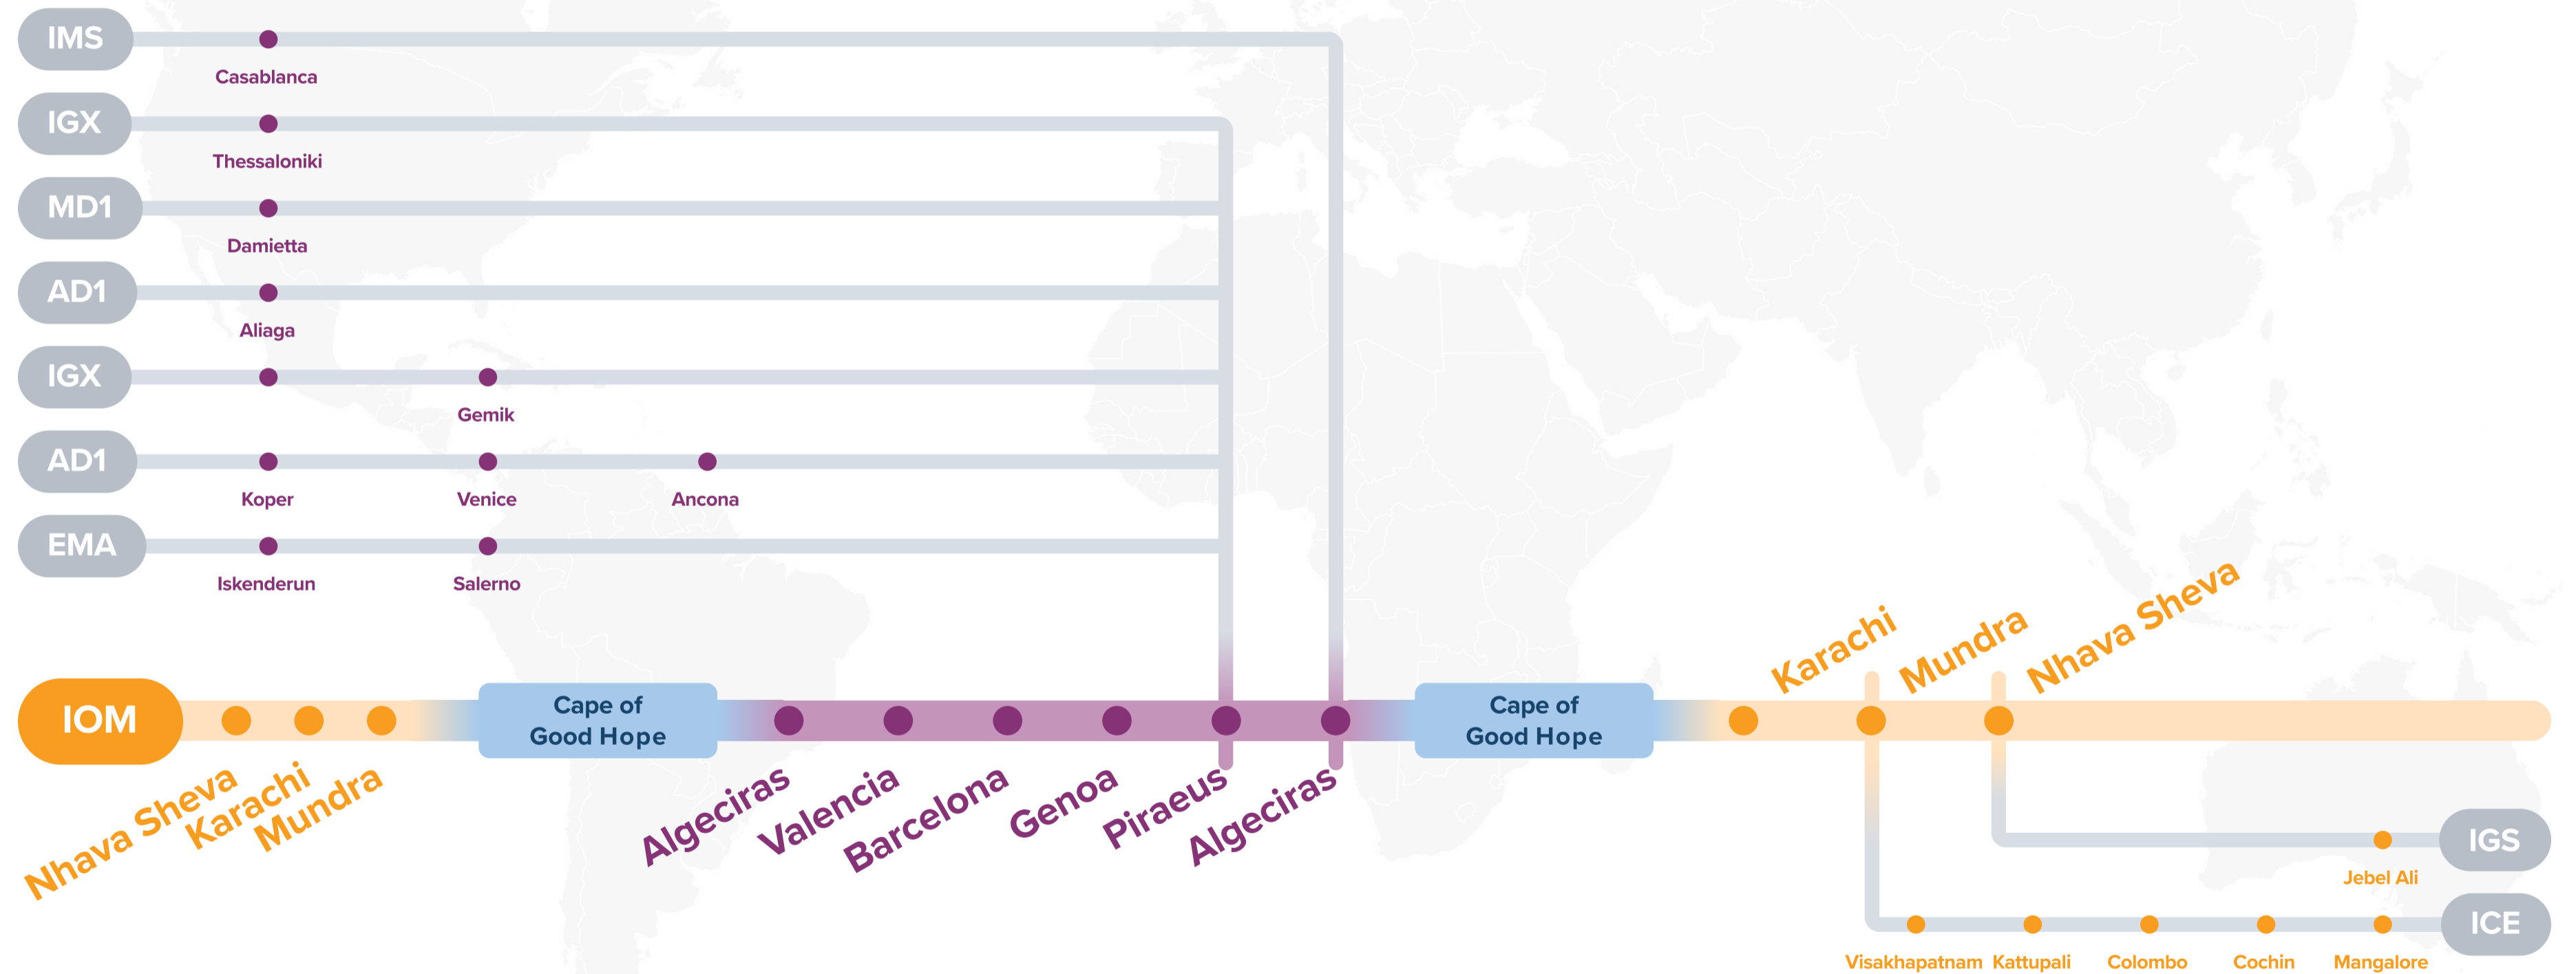

Eastbound

WESTBOUND ←
EASTBOUND →

Service Features

- Dedicated service connection West India, Pakistan with West, East Mediterranean ports directly.

Port Rotation

(Terminals are subject to change)

ORIGIN	CODE	ETA	ETD	TERMINAL
NHAVA SHEVA	NSA	FRI	SAT	BHARAT MUMBAI CONTAINER TERMINALS (PSA)
KARACHI	KHI	MON	MON	SOUTH ASIA PAKISTAN TERMINALS
MUNDRA	MUN	TUE	WED	ADANI INTERNATIONAL CONTAINER TERMINAL (CT3)
ALGECIRAS	ALG	MON	TUE	TOTAL TERMINAL INTERNATIONAL ALGECIRAS
VALENCIA	VLC	WED	FRI	APM TERMINALS VALENCIA
BARCELONA	BCN	SAT	SUN	APM TERMINALS BARCELONA
GENOA	GOA	MON	WED	VOLTRI TERMINAL EUROPE (VTE-PSA)
PIRAEUS	PIR	SAT	MON	PIRAEUS CONTAINER TERMINAL (PCT)
ALGECIRAS	ALG	THU	FRI	TOTAL TERMINAL INTERNATIONAL ALGECIRAS
KARACHI	KHI	THU	THU	SOUTH ASIA PAKISTAN TERMINALS
MUNDRA	MUN	FRI	SAT	ADANI INTERNATIONAL CONTAINER TERMINAL (CT3)
NHAVA SHEVA	NSA	SUN	SAT	BHARAT MUMBAI CONTAINER TERMINALS (PSA)

IOM: Indian Ocean Mediterranean

Westbound

- RGI:** Red Sea Gulf India Service
- IGS:** India Gulf Service
- ICE:** India Coastal Express
- AD1:** Adriatic Service 1
- IGX:** Intra-Greece Express
- MD1:** Mediterranean 1
- AEX:** Aegean Express
- EMA:** East Mediterranean America
- MS2:** Mediterranean 2
- AS1:** Aegean Spain 1
- IMS:** Intra Morocco Service

Asia – Mediterranean Service (via CoGH)

IOM: Indian Ocean Mediterranean

Eastbound

IMS: Intra Morocco Service

IGX: Intra-Greece Express

IGS: India Gulf Service

MD1: Mediterranean 1

ICE: India Coastal Express

AD1: Adriatic Service 1

EMA: East Mediterranean America

Your Number **ONE** Shipping Partner

● Connecting the
East and the West

Ocean Network Express Pte. Ltd.
7 Straits View, #16-01 Marina One East Tower, Singapore 018936
www.one-line.com