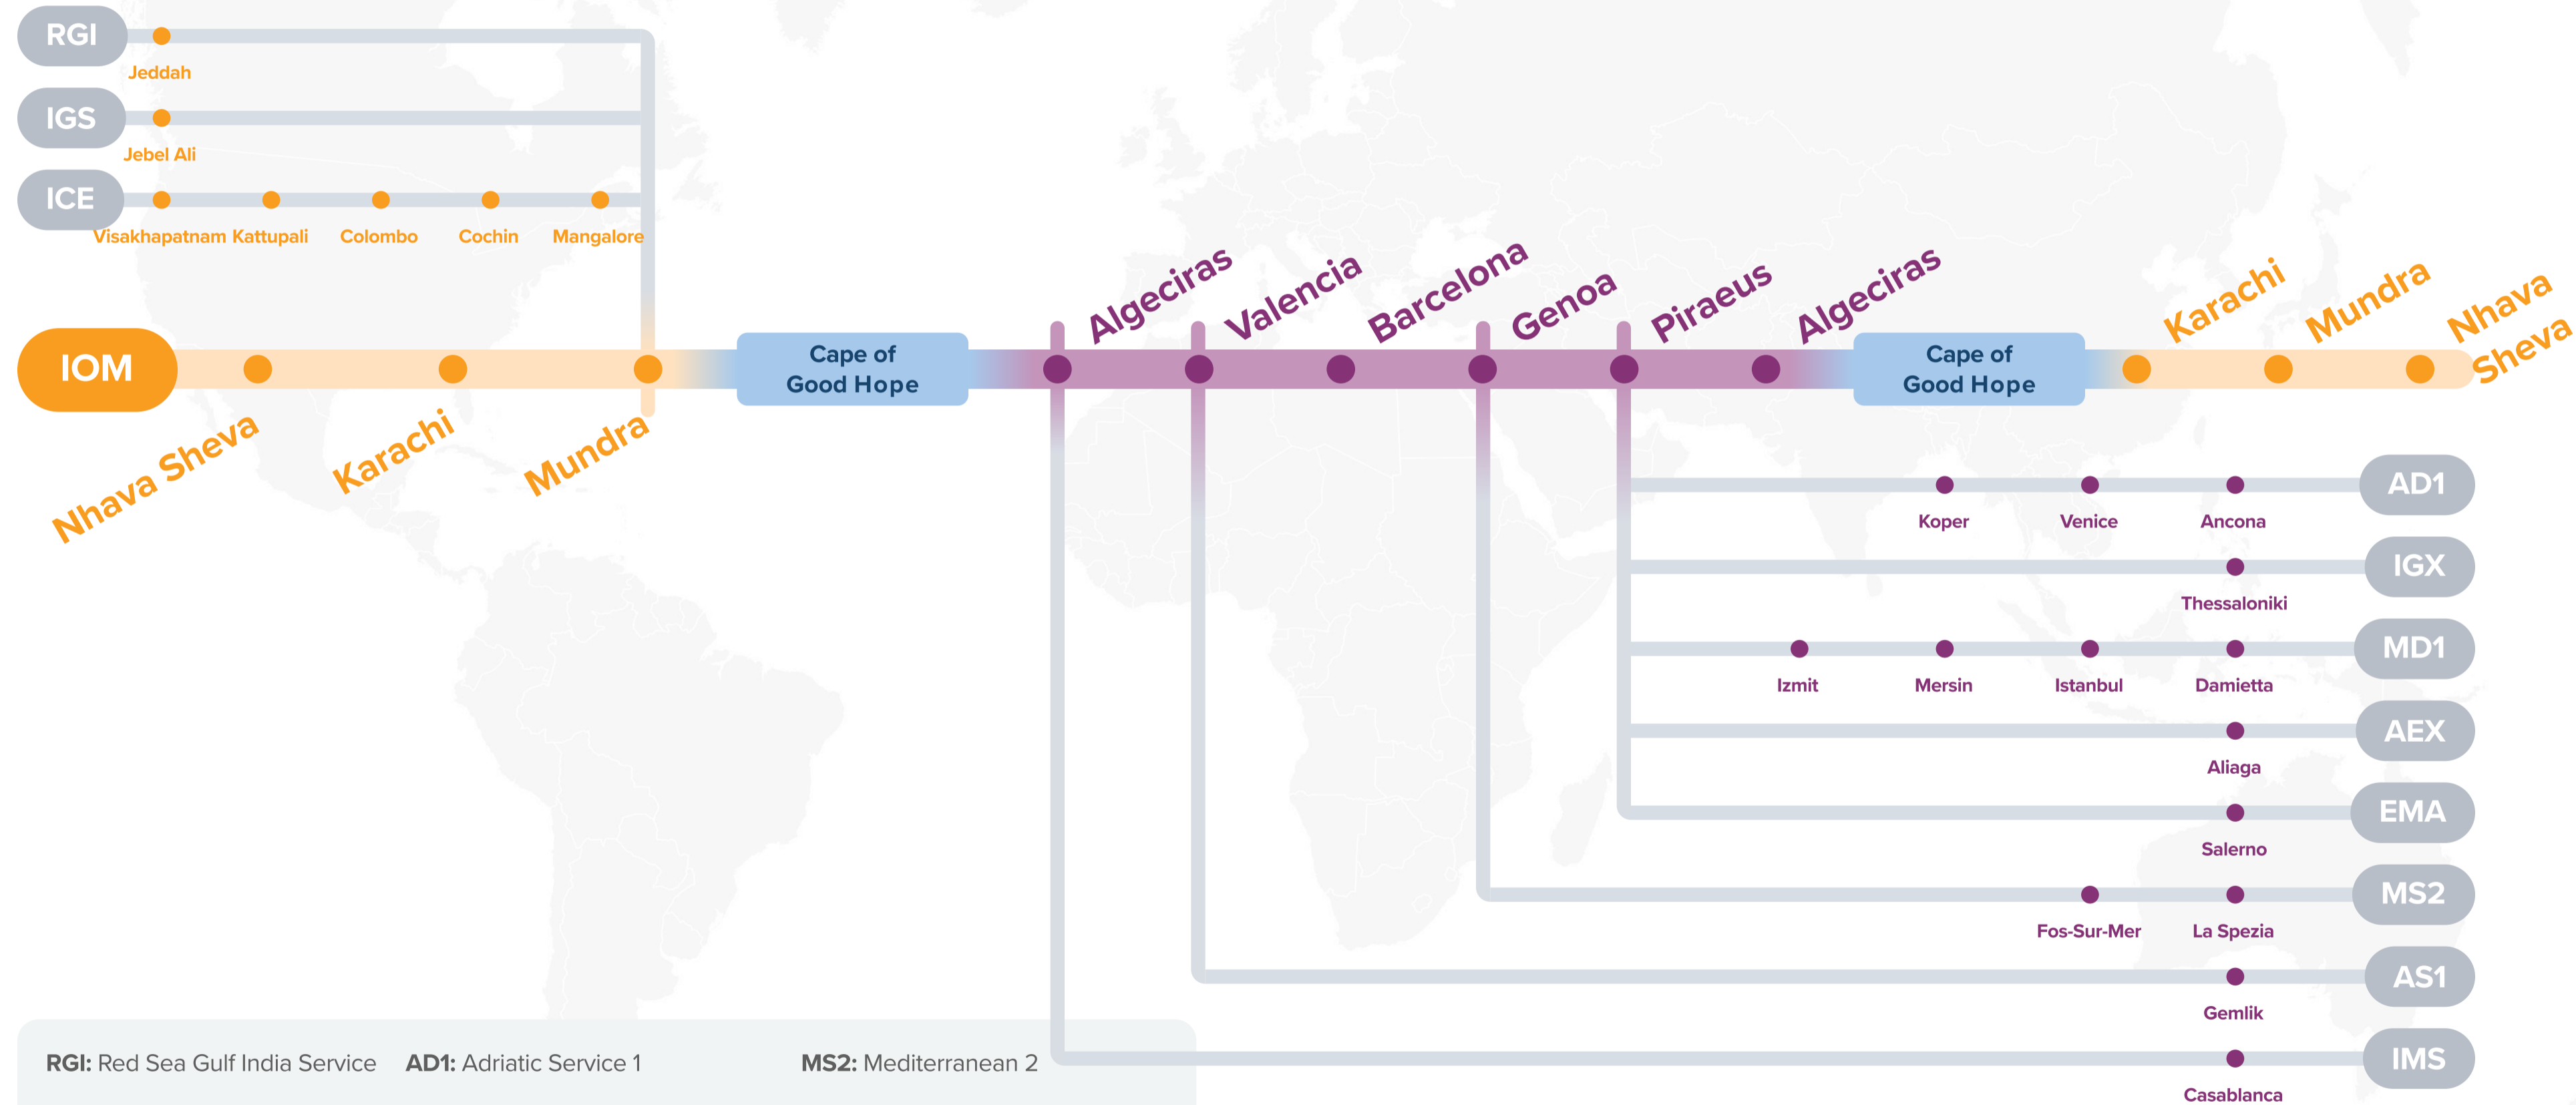

Transit Time

E/B	SIN	SHA	TAO	NGB	SHA	XMN	NSA	YTN
VLC	44	51	55	65	70	73	75	76
BCN	40	47	51	61	66	69	71	72
FOS	37	44	48	58	63	66	68	69
GIT	30	37	41	51	56	59	61	62

Asia – Mediterranean Service (via CoGH)

MD5: Mediterranean 5

Eastbound

WESTBOUND ←
EASTBOUND →

Service Features

- Dedicated service connection West India, Pakistan with West, East Mediterranean ports directly.

Port Rotation

(Terminals are subject to change)

ORIGIN	CODE	ETA	ETD	TERMINAL
NHAVA SHEVA	NSA	FRI	SAT	BHARAT MUMBAI CONTAINER TERMINALS (PSA)
KARACHI	KHI	MON	MON	SOUTH ASIA PAKISTAN TERMINALS
MUNDRA	MUN	TUE	WED	ADANI INTERNATIONAL CONTAINER TERMINAL (CT3)
ALGECIRAS	ALG	MON	TUE	TOTAL TERMINAL INTERNATIONAL ALGECIRAS
VALENCIA	VLC	WED	FRI	APM TERMINALS VALENCIA
BARCELONA	BCN	SAT	SUN	APM TERMINALS BARCELONA
GENOA	GOA	MON	WED	VOLTRI TERMINAL EUROPE (VTE-PSA)
PIRAEUS	PIR	SAT	MON	PIRAEUS CONTAINER TERMINAL (PCT)
ALGECIRAS	ALG	THU	FRI	TOTAL TERMINAL INTERNATIONAL ALGECIRAS
KARACHI	KHI	THU	THU	SOUTH ASIA PAKISTAN TERMINALS
MUNDRA	MUN	FRI	SAT	ADANI INTERNATIONAL CONTAINER TERMINAL (CT3)
NHAVA SHEVA	NSA	SUN	SAT	BHARAT MUMBAI CONTAINER TERMINALS (PSA)

IOM: Indian Ocean Mediterranean

Westbound

- RGI:** Red Sea Gulf India Service
- IGS:** India Gulf Service
- ICE:** India Coastal Express
- AD1:** Adriatic Service 1
- IGX:** Intra-Greece Express
- MD1:** Mediterranean 1
- AEX:** Aegean Express
- EMA:** East Mediterranean America
- MS2:** Mediterranean 2
- AS1:** Aegean Spain 1
- IMS:** Intra Morocco Service

AD1: Adriatic Service 1

EMA: East Mediterranean America

Your Number **ONE** Shipping Partner

● Connecting the
East and the West

Ocean Network Express Pte. Ltd.
7 Straits View, #16-01 Marina One East Tower, Singapore 018936
www.one-line.com