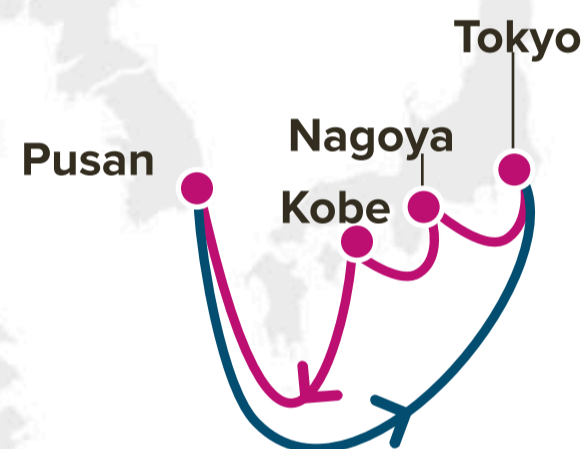

BA2: Bangladesh Service 2

IGS: India Gulf Service

ICE: India Coastal Express

Service Features

- Seamless connection between Japan and Pusan connecting onto Premier Alliance Services.

Port Rotation

(Terminals are subject to change)

Transit Time

W/B	PUS	E/B	UKB	NGO	TYO
UKB	6	PUS	1	3	4
NGO	5				
TYO	2				

WESTBOUND ←
EASTBOUND →

Service Features

- Seamless connection between Japan and Pusan connecting onto Premier Alliance Services.

Port Rotation