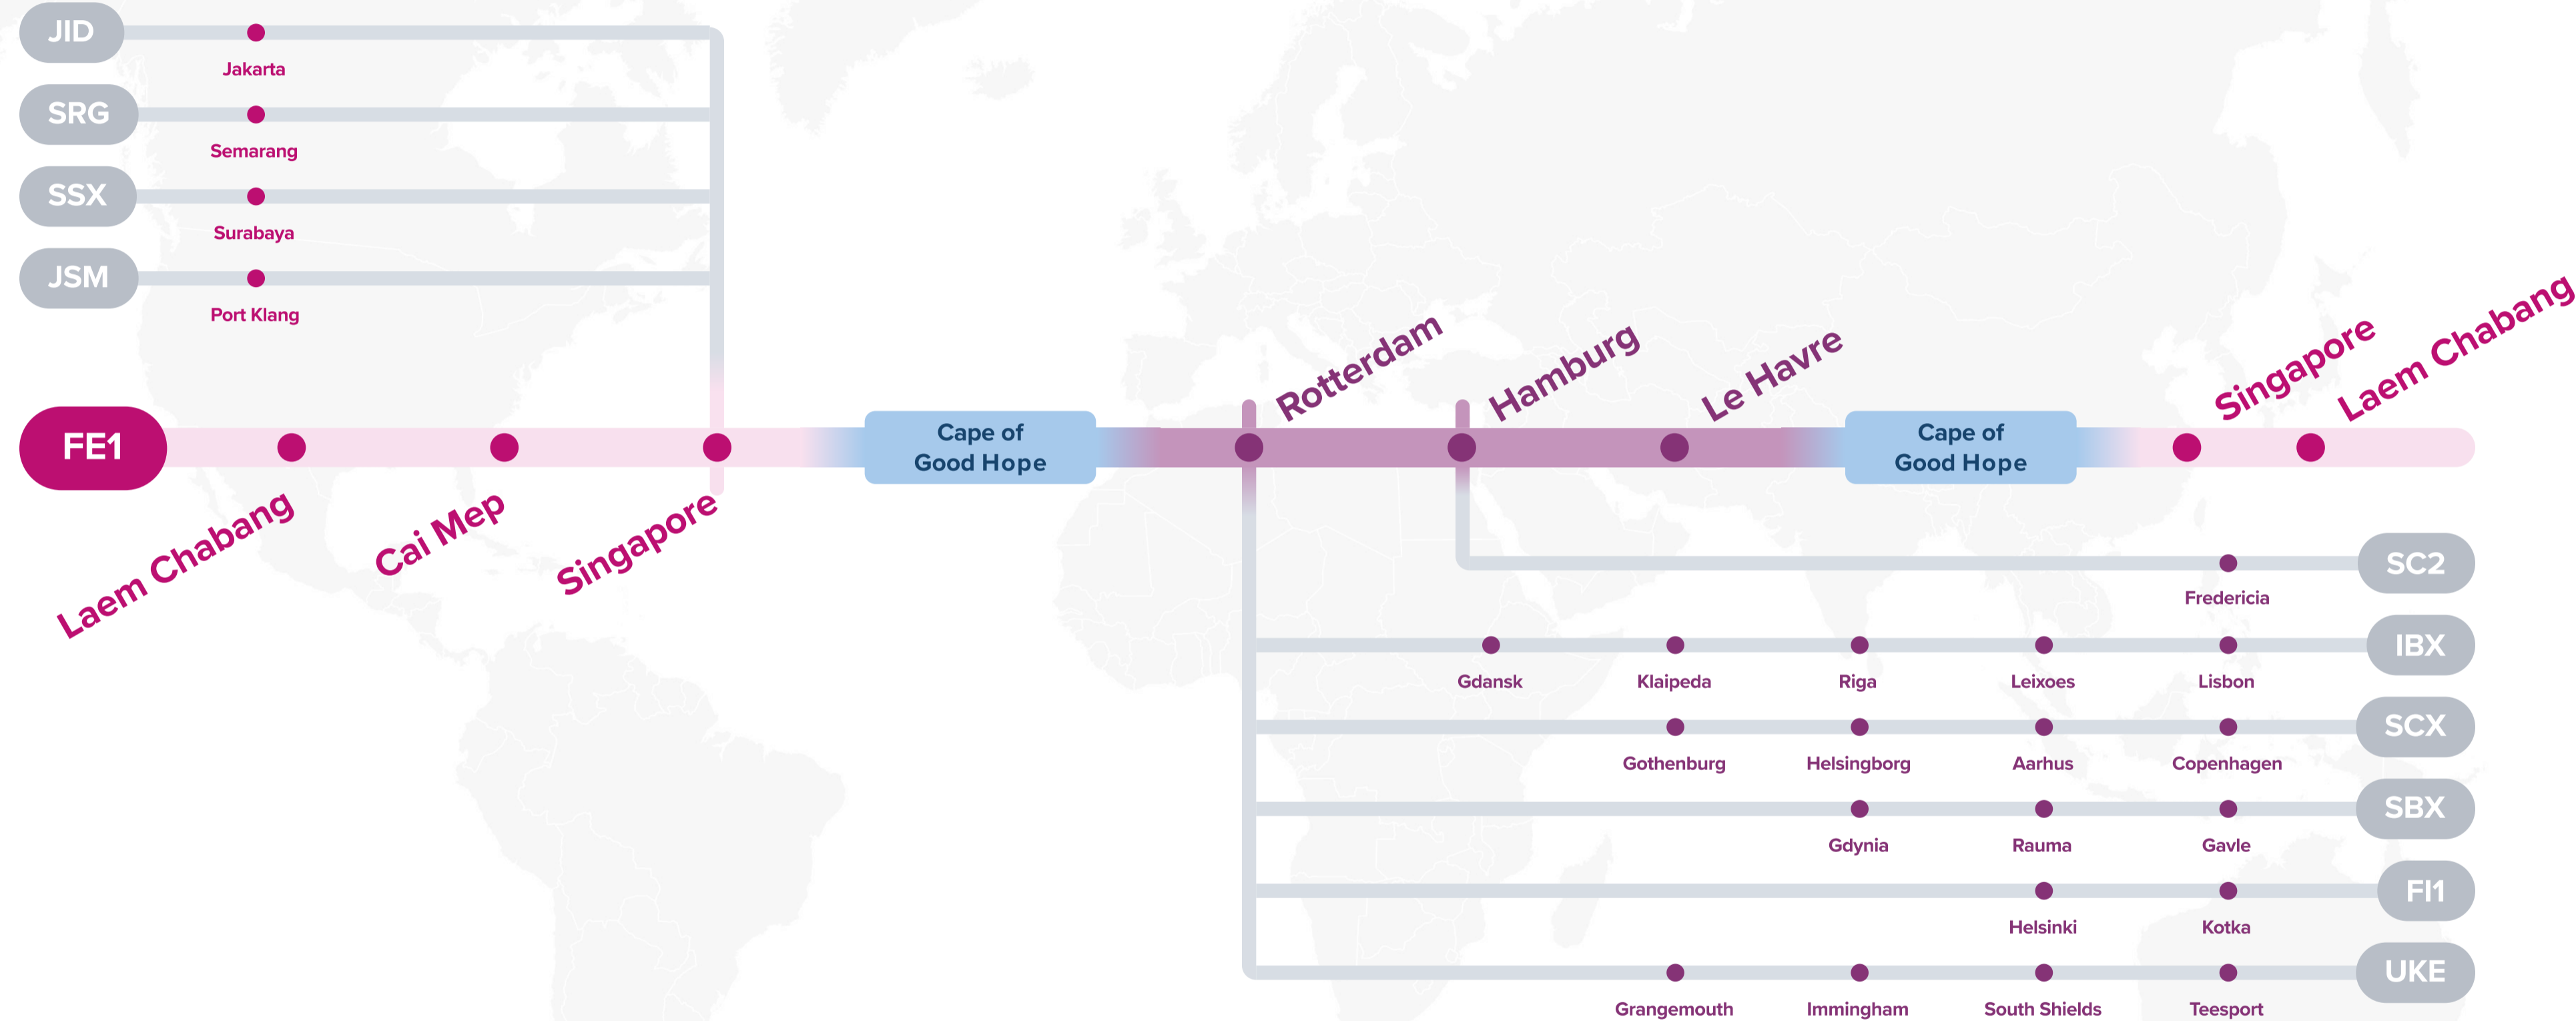

Subject to changes

WESTBOUND ←
EASTBOUND →

Service Features

- ▣ Unique direct coverage from Southeast Asia Hubs: Laem Chabang and Cai Mep
- ▣ Express connection into Benelux region and Germany.

Port Rotation

(Terminals are subject to change)

ORIGIN	CODE	ETA	ETD	TERMINAL
LAEM CHABANG	LCH	SAT	MON	HUTCHISON LAEMCHABANG TERMINAL
CAI MEP	CMP	WED	FRI	TAN CANG CAIMEP INTL TERMINAL (TCIT)
SINGAPORE	SIN	SUN	MON	PSA SINGAPORE
ROTTERDAM	RTM	THU	SAT	ROTTERDAM WORLD GATEWAY (RWG)
HAMBURG	HAM	TUE	WED	CONTAINER TERMINAL ALTENWERDER (CTA)
LE HAVRE	LEH	WED	THU	TERMINAL DE FRANCE (GMP)
SINGAPORE	SIN	TUE	WED	PSA SINGAPORE
LAEM CHABANG	LCH	SAT	MON	HUTCHISON LAEMCHABANG TERMINAL

Transit Time

W/B	RTM	HAM	LEH	E/B	SIN	LCH	CMP
LCH	38	43	51	RTM	45	49	53
CMP	34	39	47	HAM	41	45	49
SIN	31	36	44	LEH	33	37	41

Asia – North Europe Service (via CoGH)

FE1: Far East – Europe 1 Westbound

JID: Japan Indonesia

IRX: Irish Sea Express

FI1: Finland Express 1

SRG: Semarang Service

IBX: Iberia Baltic Express

UKE: UK East Coast Express

SSX: Surabaya Singapore Express

SCX: Scandinavia Express

JSM: Japan Straits Malaysia