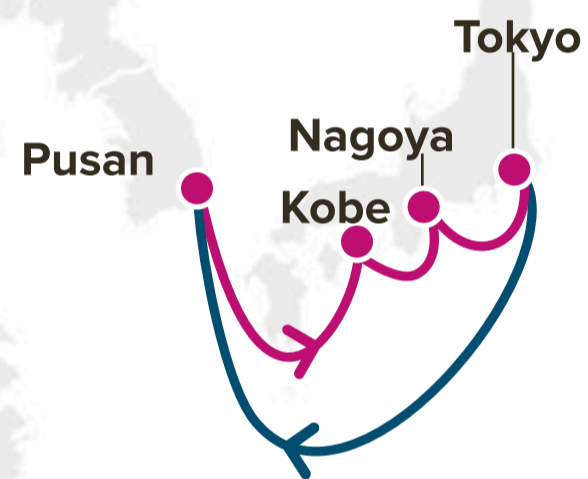

UKE: UK East Coast Express
LUX: Latin East Coast Europe Express
IRX: Irish Sea Express

Asia – North Europe Service (via CoGH)

IOX: Indian Ocean Express Eastbound

SCX: Scandinavia Express

SBX: Scandinavia Baltic Express

FI1: Finland Express 1

FI2: Finland Express 2

BBX: Baltic Bridge Express

SC2: Scandinavia Express 2

IRX: Irish Sea Express

IBC: Iberia Europe Service

CU3/4: Calcutta Express 3/4

TUT: Tuticorin Service

BA2: Bangladesh Service 2

IGS: India Gulf Service

ICE: India Coastal Express

Service Features

- Seamless connection between Japan and Pusan connecting onto Premier Alliance Services.

Port Rotation

(Terminals are subject to change)