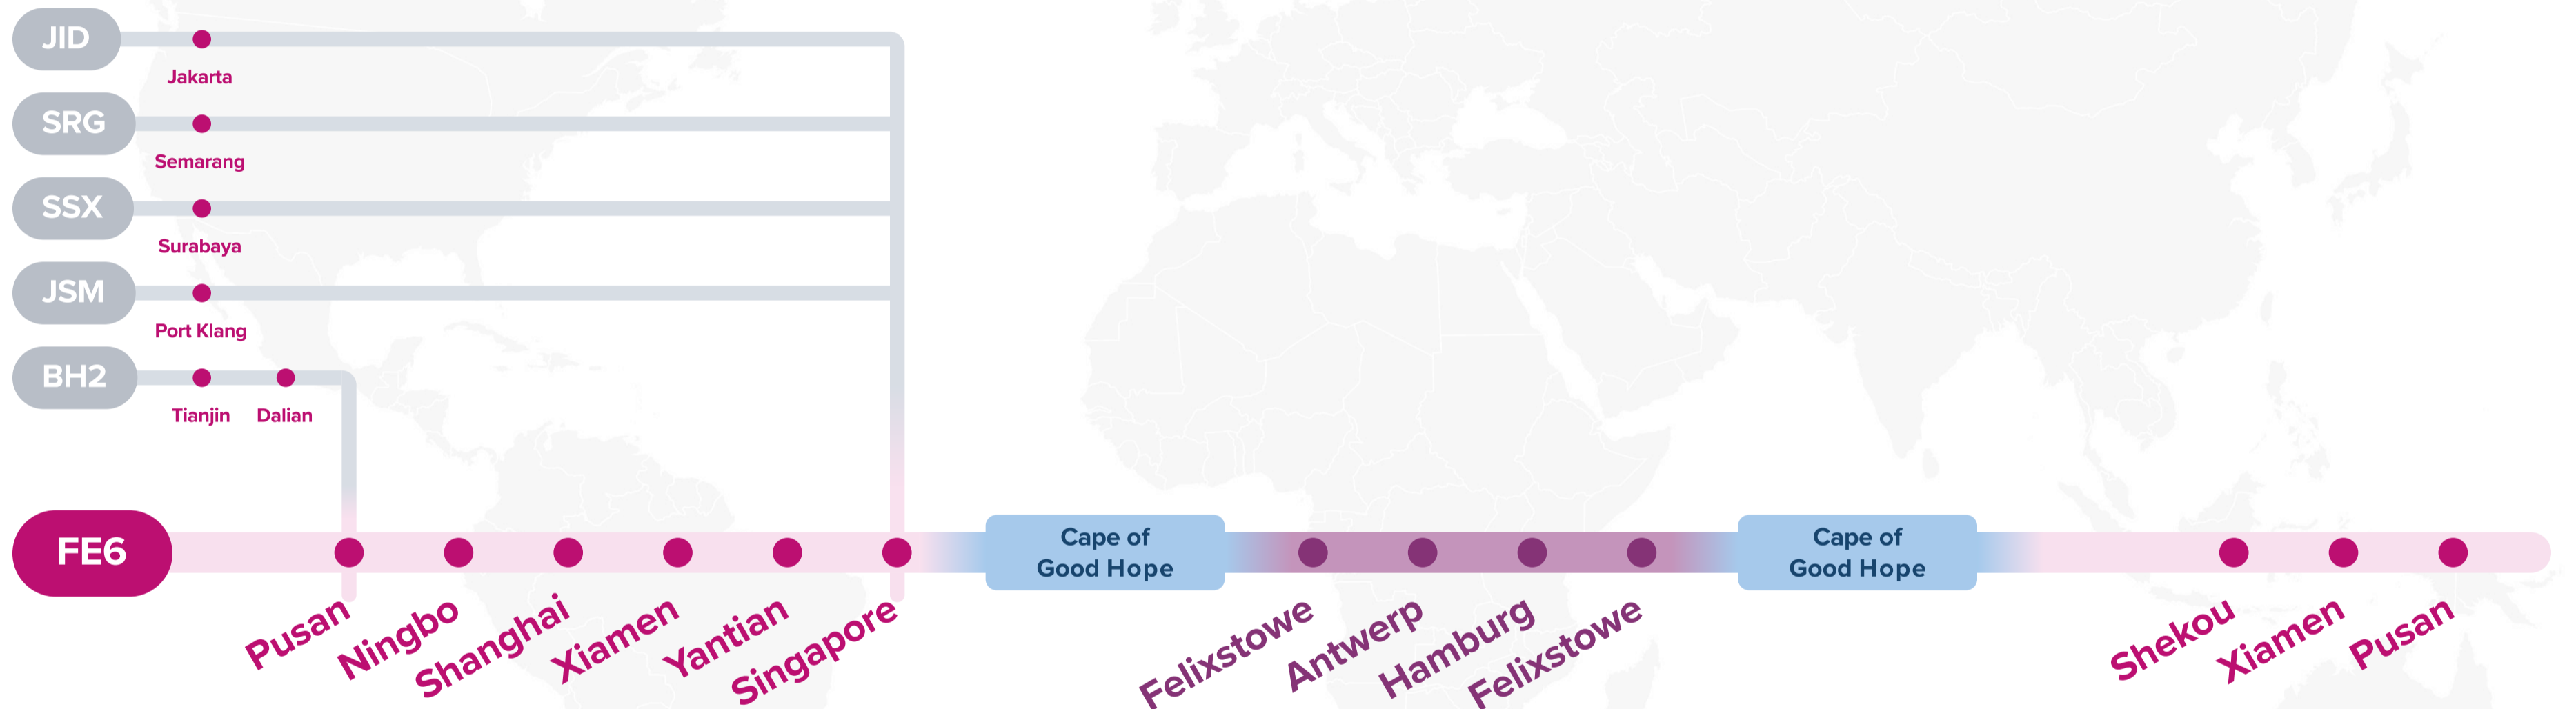

Asia – North Europe Service (via CoGH)

FE6: Far East – Europe 6 Westbound

JID: Japan Indonesia

BH2: Bohai Express 2

SRG: Semarang Service

SSX: Surabaya Singapore Express

JSM: Japan Straits Malaysia