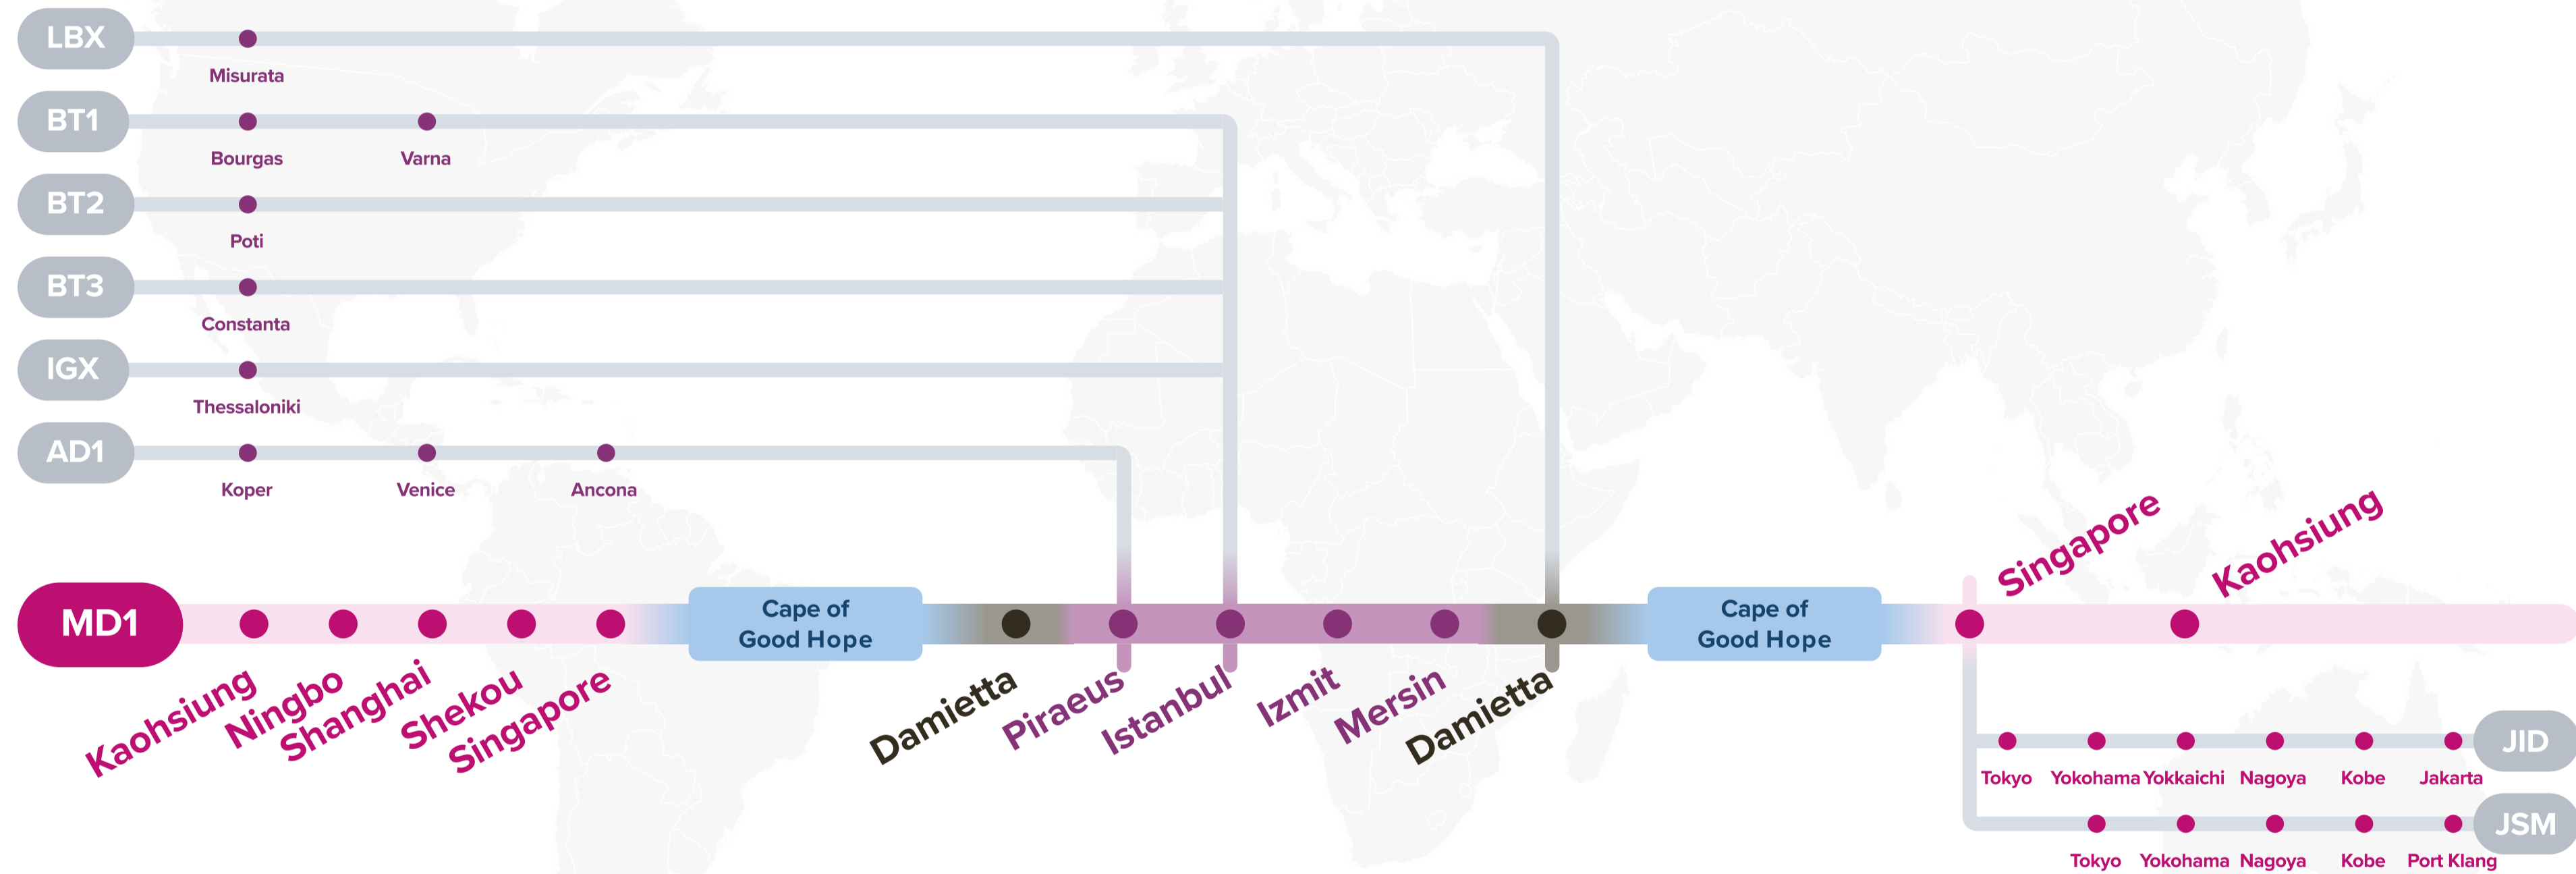

Asia – Mediterranean Service (via CoGH)

MD1: Mediterranean 1

Westbound

JSM: Japan Straits Malaysia

JID: Japan Indonesia

SRG: Semarang Service

SSX: Surabaya Singapore Express

BT1: Black Sea Türkiye Service

BT2: Black Sea Türkiye Service 2

BT3: Black Sea Türkiye Service 3

IGX: Intra-Greece Express

EMA: East Mediterranean America

AEX: Aegean Express

AD1: Adriatic Service 1

LBX: Libya Express

EL2: Egypt Lebanon Türkiye 2

Asia – Mediterranean Service (via CoGH)

MD1: Mediterranean 1 Eastbound

LBX: Libya Express

BT1: Black Sea Türkiye Service

JID: Japan Indonesia

BT2: Black Sea Türkiye Service 2

JSM: Japan Straits Malaysia

BT3: Black Sea Türkiye Service 3

AD1: Adriatic Service 1

EMA: East Mediterranean America

Your Number **ONE** Shipping Partner

● Connecting the
East and the West

Ocean Network Express Pte. Ltd.
7 Straits View, #16-01 Marina One East Tower, Singapore 018936
www.one-line.com