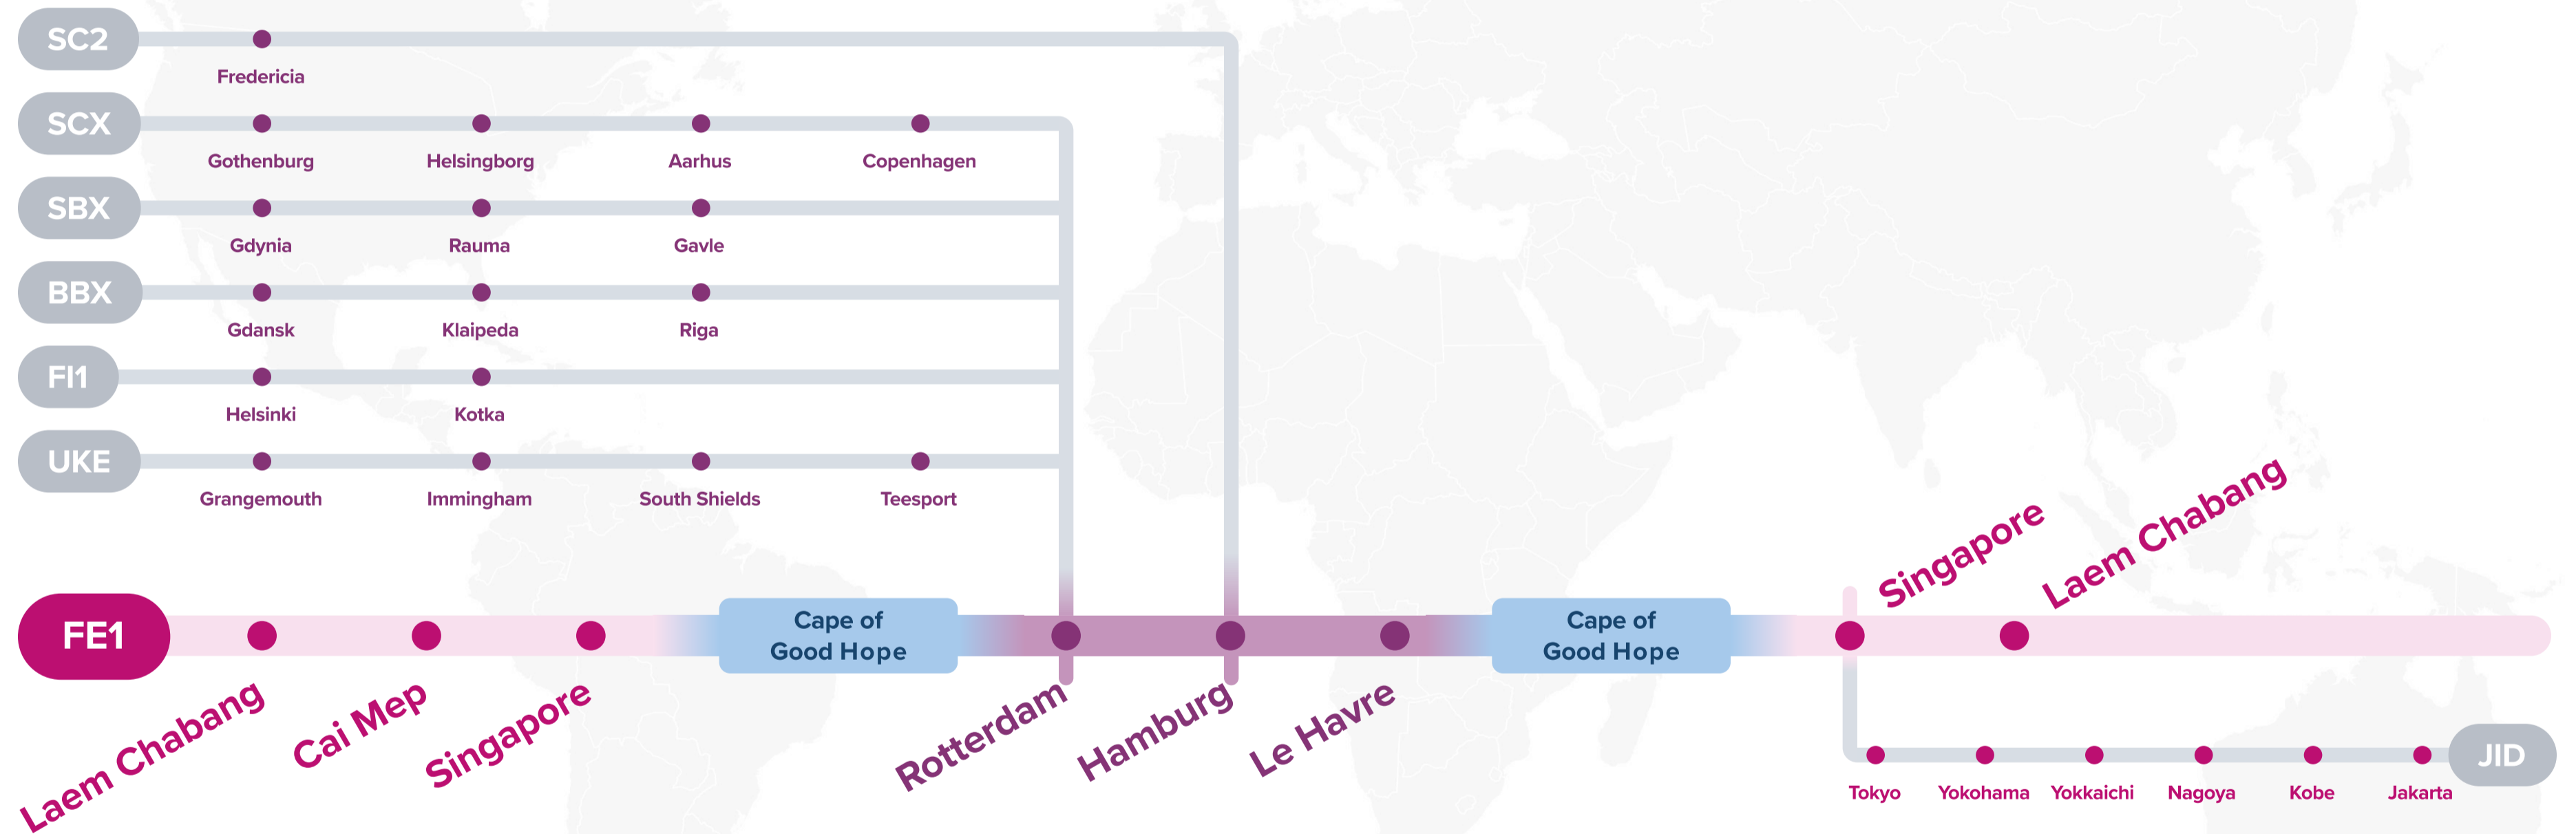

Transit Time

W/B	RTM	HAM	LEH	E/B	SIN	LCH	CMP
LCH	38	43	51	RTM	45	49	53
CMP	34	39	47	HAM	41	45	49
SIN	31	36	44	LEH	33	37	41

Asia – North Europe Service (via CoGH)

FE1: Far East – Europe 1 Westbound

JID: Japan Indonesia

IRX: Irish Sea Express

FI1: Finland Express 1

SRG: Semarang Service

IBX: Iberia Baltic Express

UKE: UK East Coast Express

SSX: Surabaya Singapore Express

SCX: Scandinavia Express

JSM: Japan Straits Malaysia

SBX: Scandinavia Baltic Express

Asia – North Europe Service (via CoGH)

FE1: Far East – Europe 1 Eastbound

SC2: Scandinavia Express 2

BBX: Baltic Bridge Express

JID: Japan Indonesia

SCX: Scandinavia Express

F11: Finland Express 1

SBX: Scandinavia Baltic Express

UKE: UK East Coast Express

WESTBOUND ←
EASTBOUND →

Service Features

- Direct service from East Asia Hubs into United Kingdom and Benelux gateways.
- Express connection into United Kingdom.
- Direct Thailand and Vietnam connection from Northern Europe.