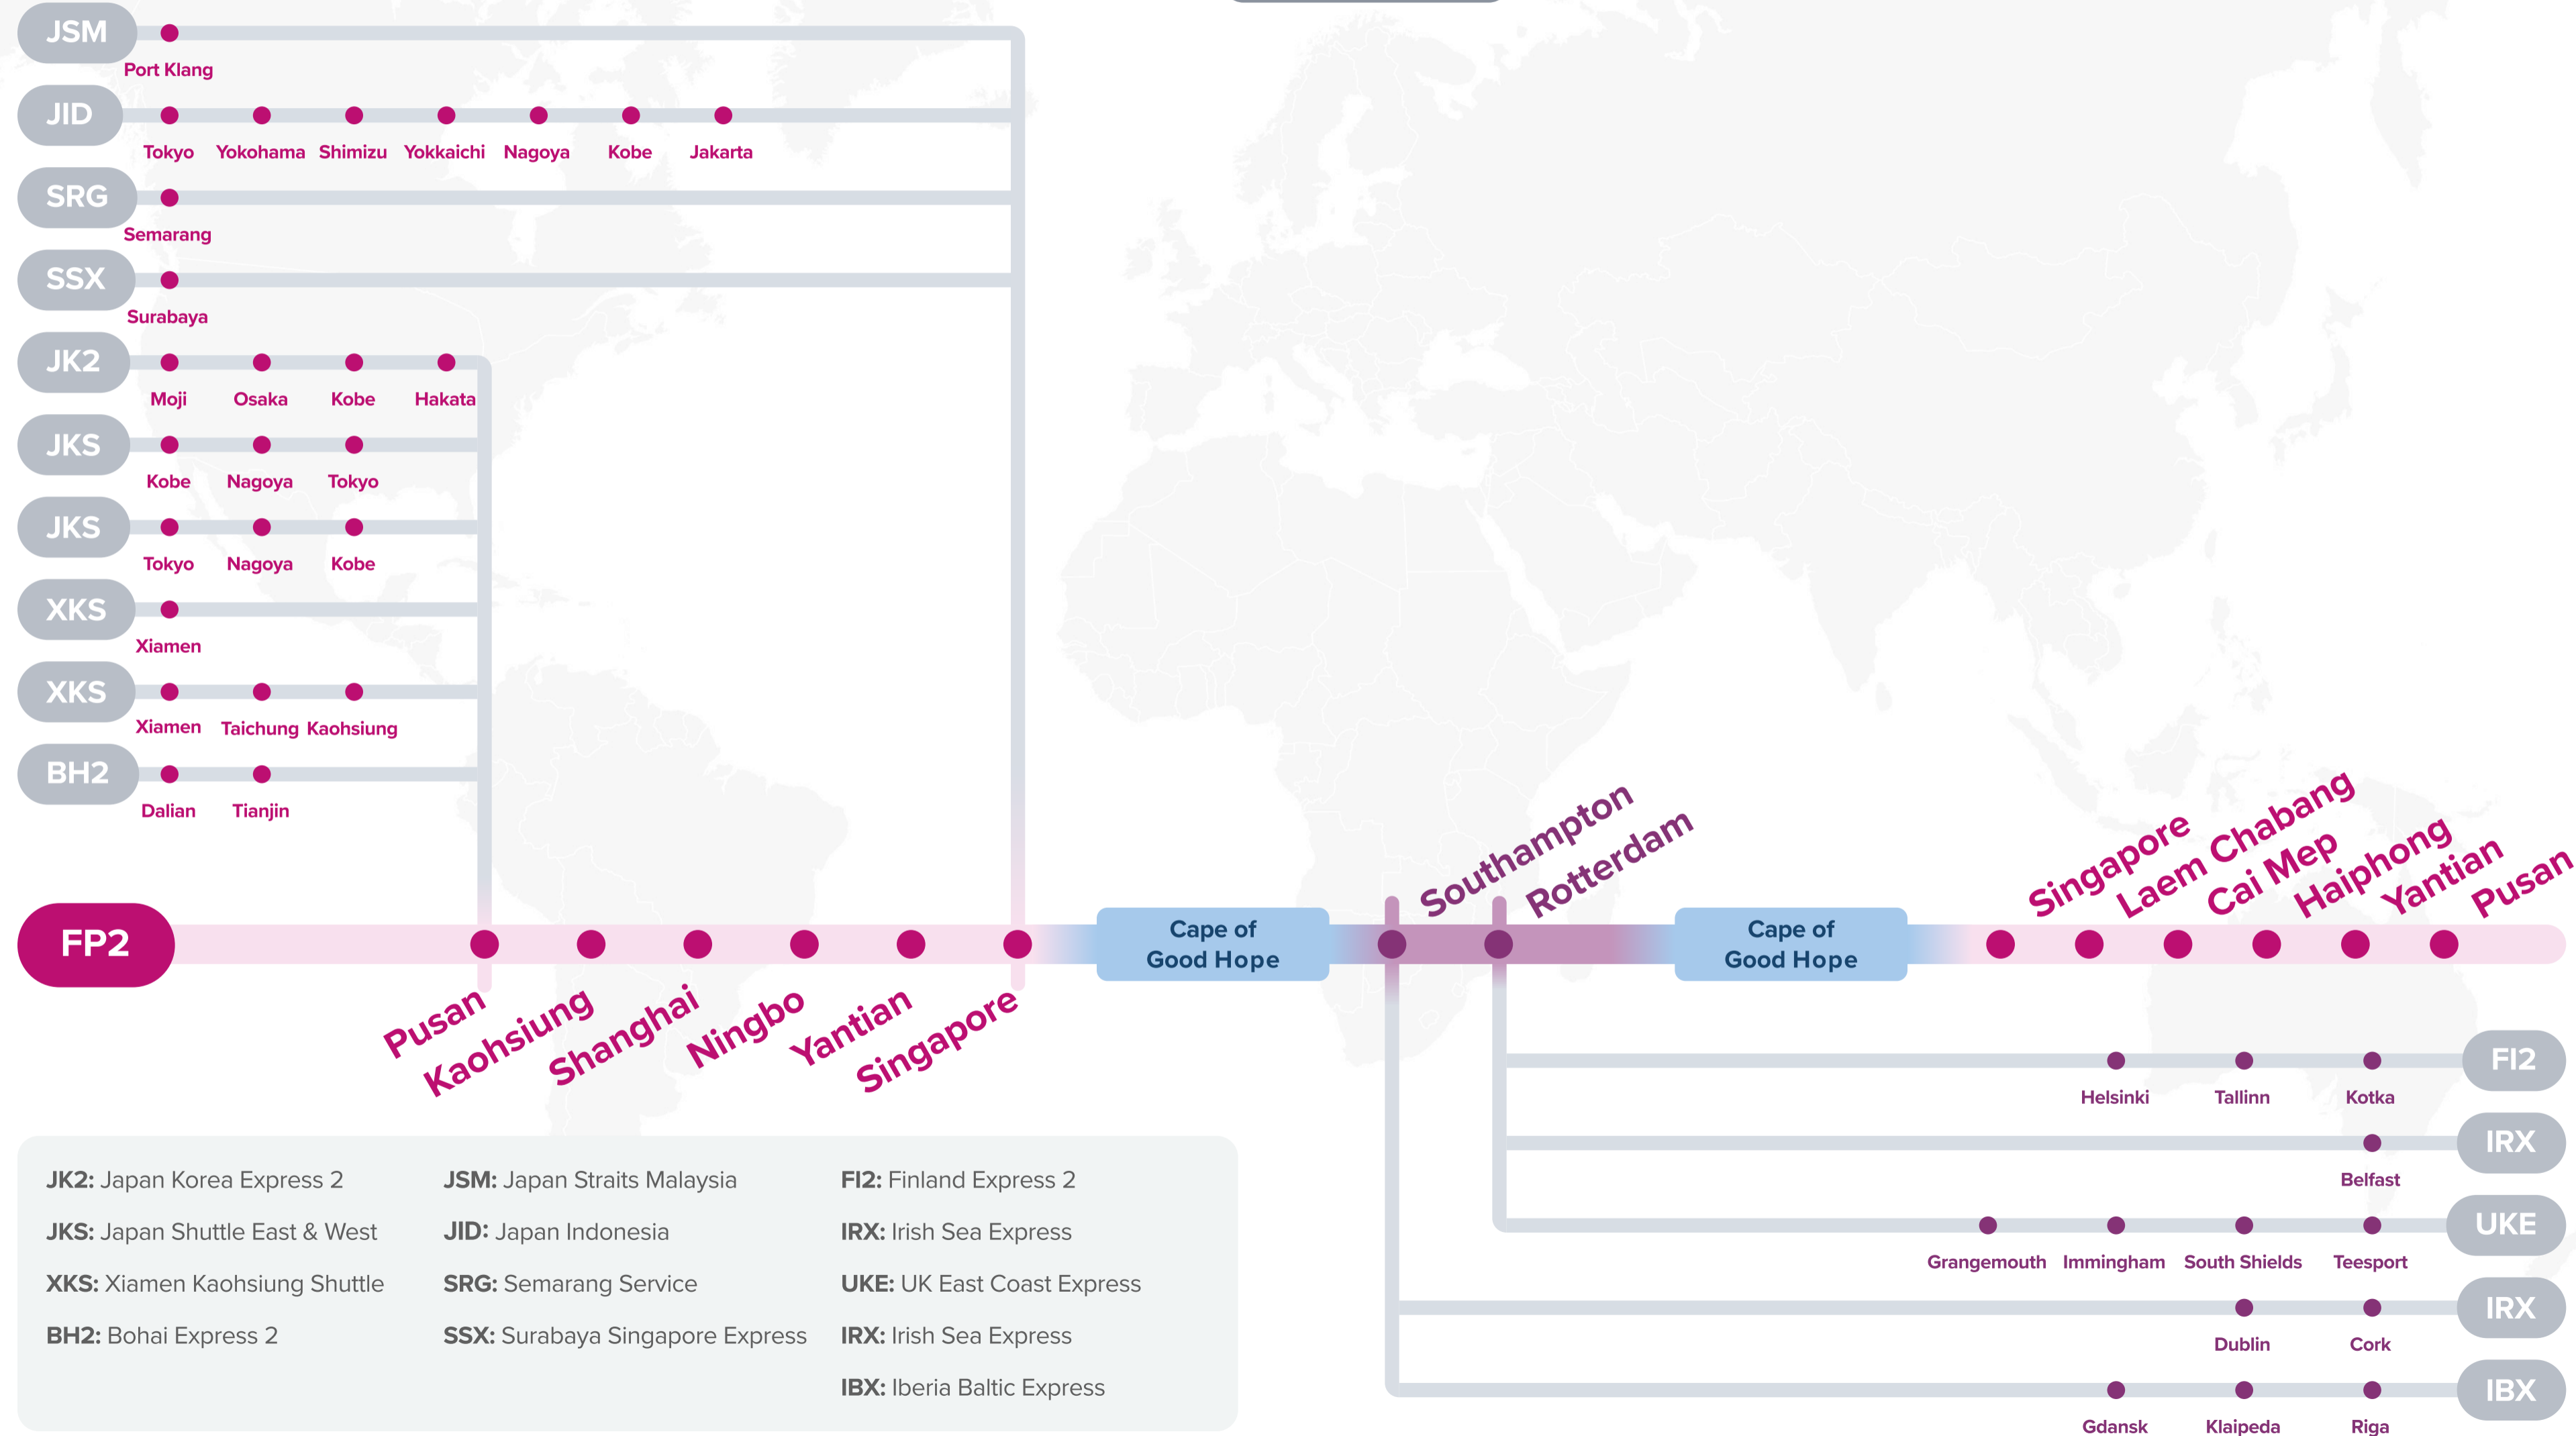

Asia – North Europe Service (via CoGH)

FP2: Far East Pacific 2

Westbound

- **JK2:** Japan Korea Express 2
- **JKS:** Japan Shuttle East & West
- **XKS:** Xiamen Kaohsiung Shuttle
- **BH2:** Bohai Express 2
- **JSM:** Japan Straits Malaysia
- **JID:** Japan Indonesia
- **SRG:** Semarang Service
- **SSX:** Surabaya Singapore Express
- **FI2:** Finland Express 2
- **IRX:** Irish Sea Express
- **UKE:** UK East Coast Express
- **IRX:** Irish Sea Express
- **IBX:** Iberia Baltic Express