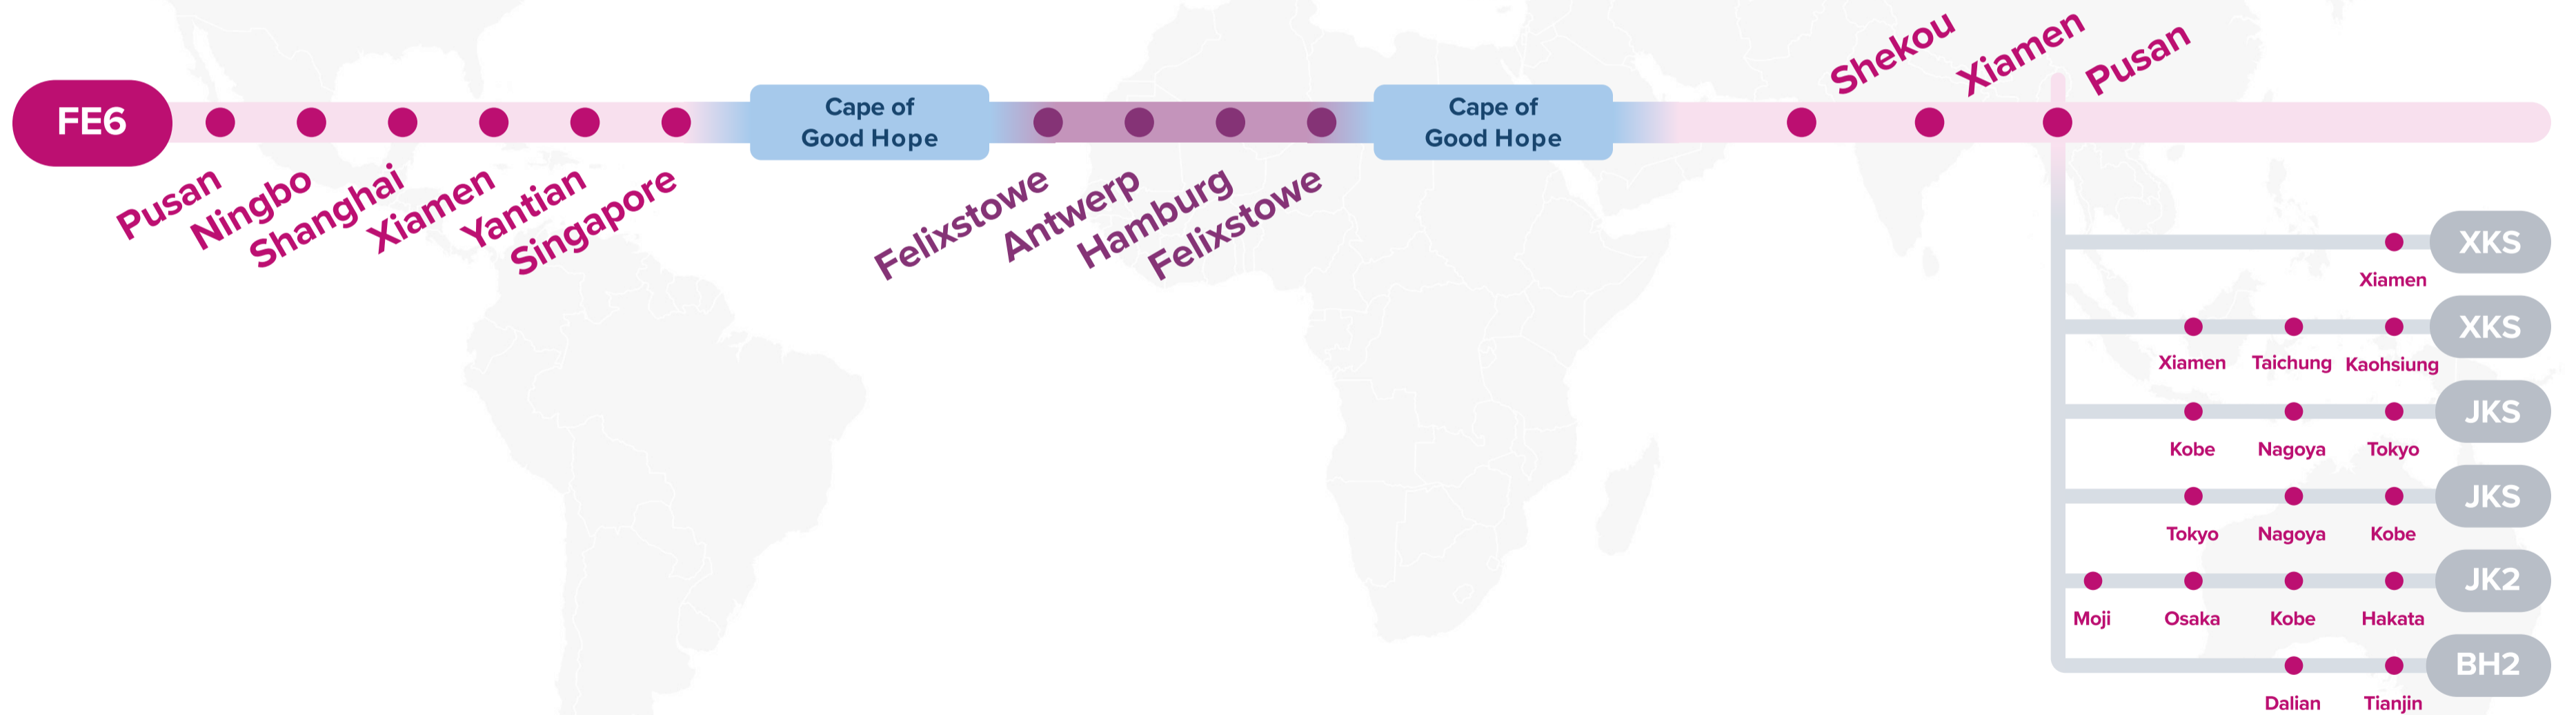

Asia – North Europe Service (via CoGH)

FE6: Far East – Europe 6 Westbound

JID: Japan Indonesia

BH2: Bohai Express 2

SRG: Semarang Service

SSX: Surabaya Singapore Express

JSM: Japan Straits Malaysia

Asia – North Europe Service (via CoGH)

FE6: Far East – Europe 6 Eastbound

XKS: Xiamen Kaohsiung Shuttle

JKS: Japan Shuttle East & West

JK2: Japan Korea Express 2

BH2: Bohai Express 2

WESTBOUND ←
EASTBOUND →

Service Features

- Comprehensive coverage connecting West India, Sri Lanka, Pakistan to North Europe
- The transshipment service via Colombo would serve your shipment needs from the East India and Bangladesh