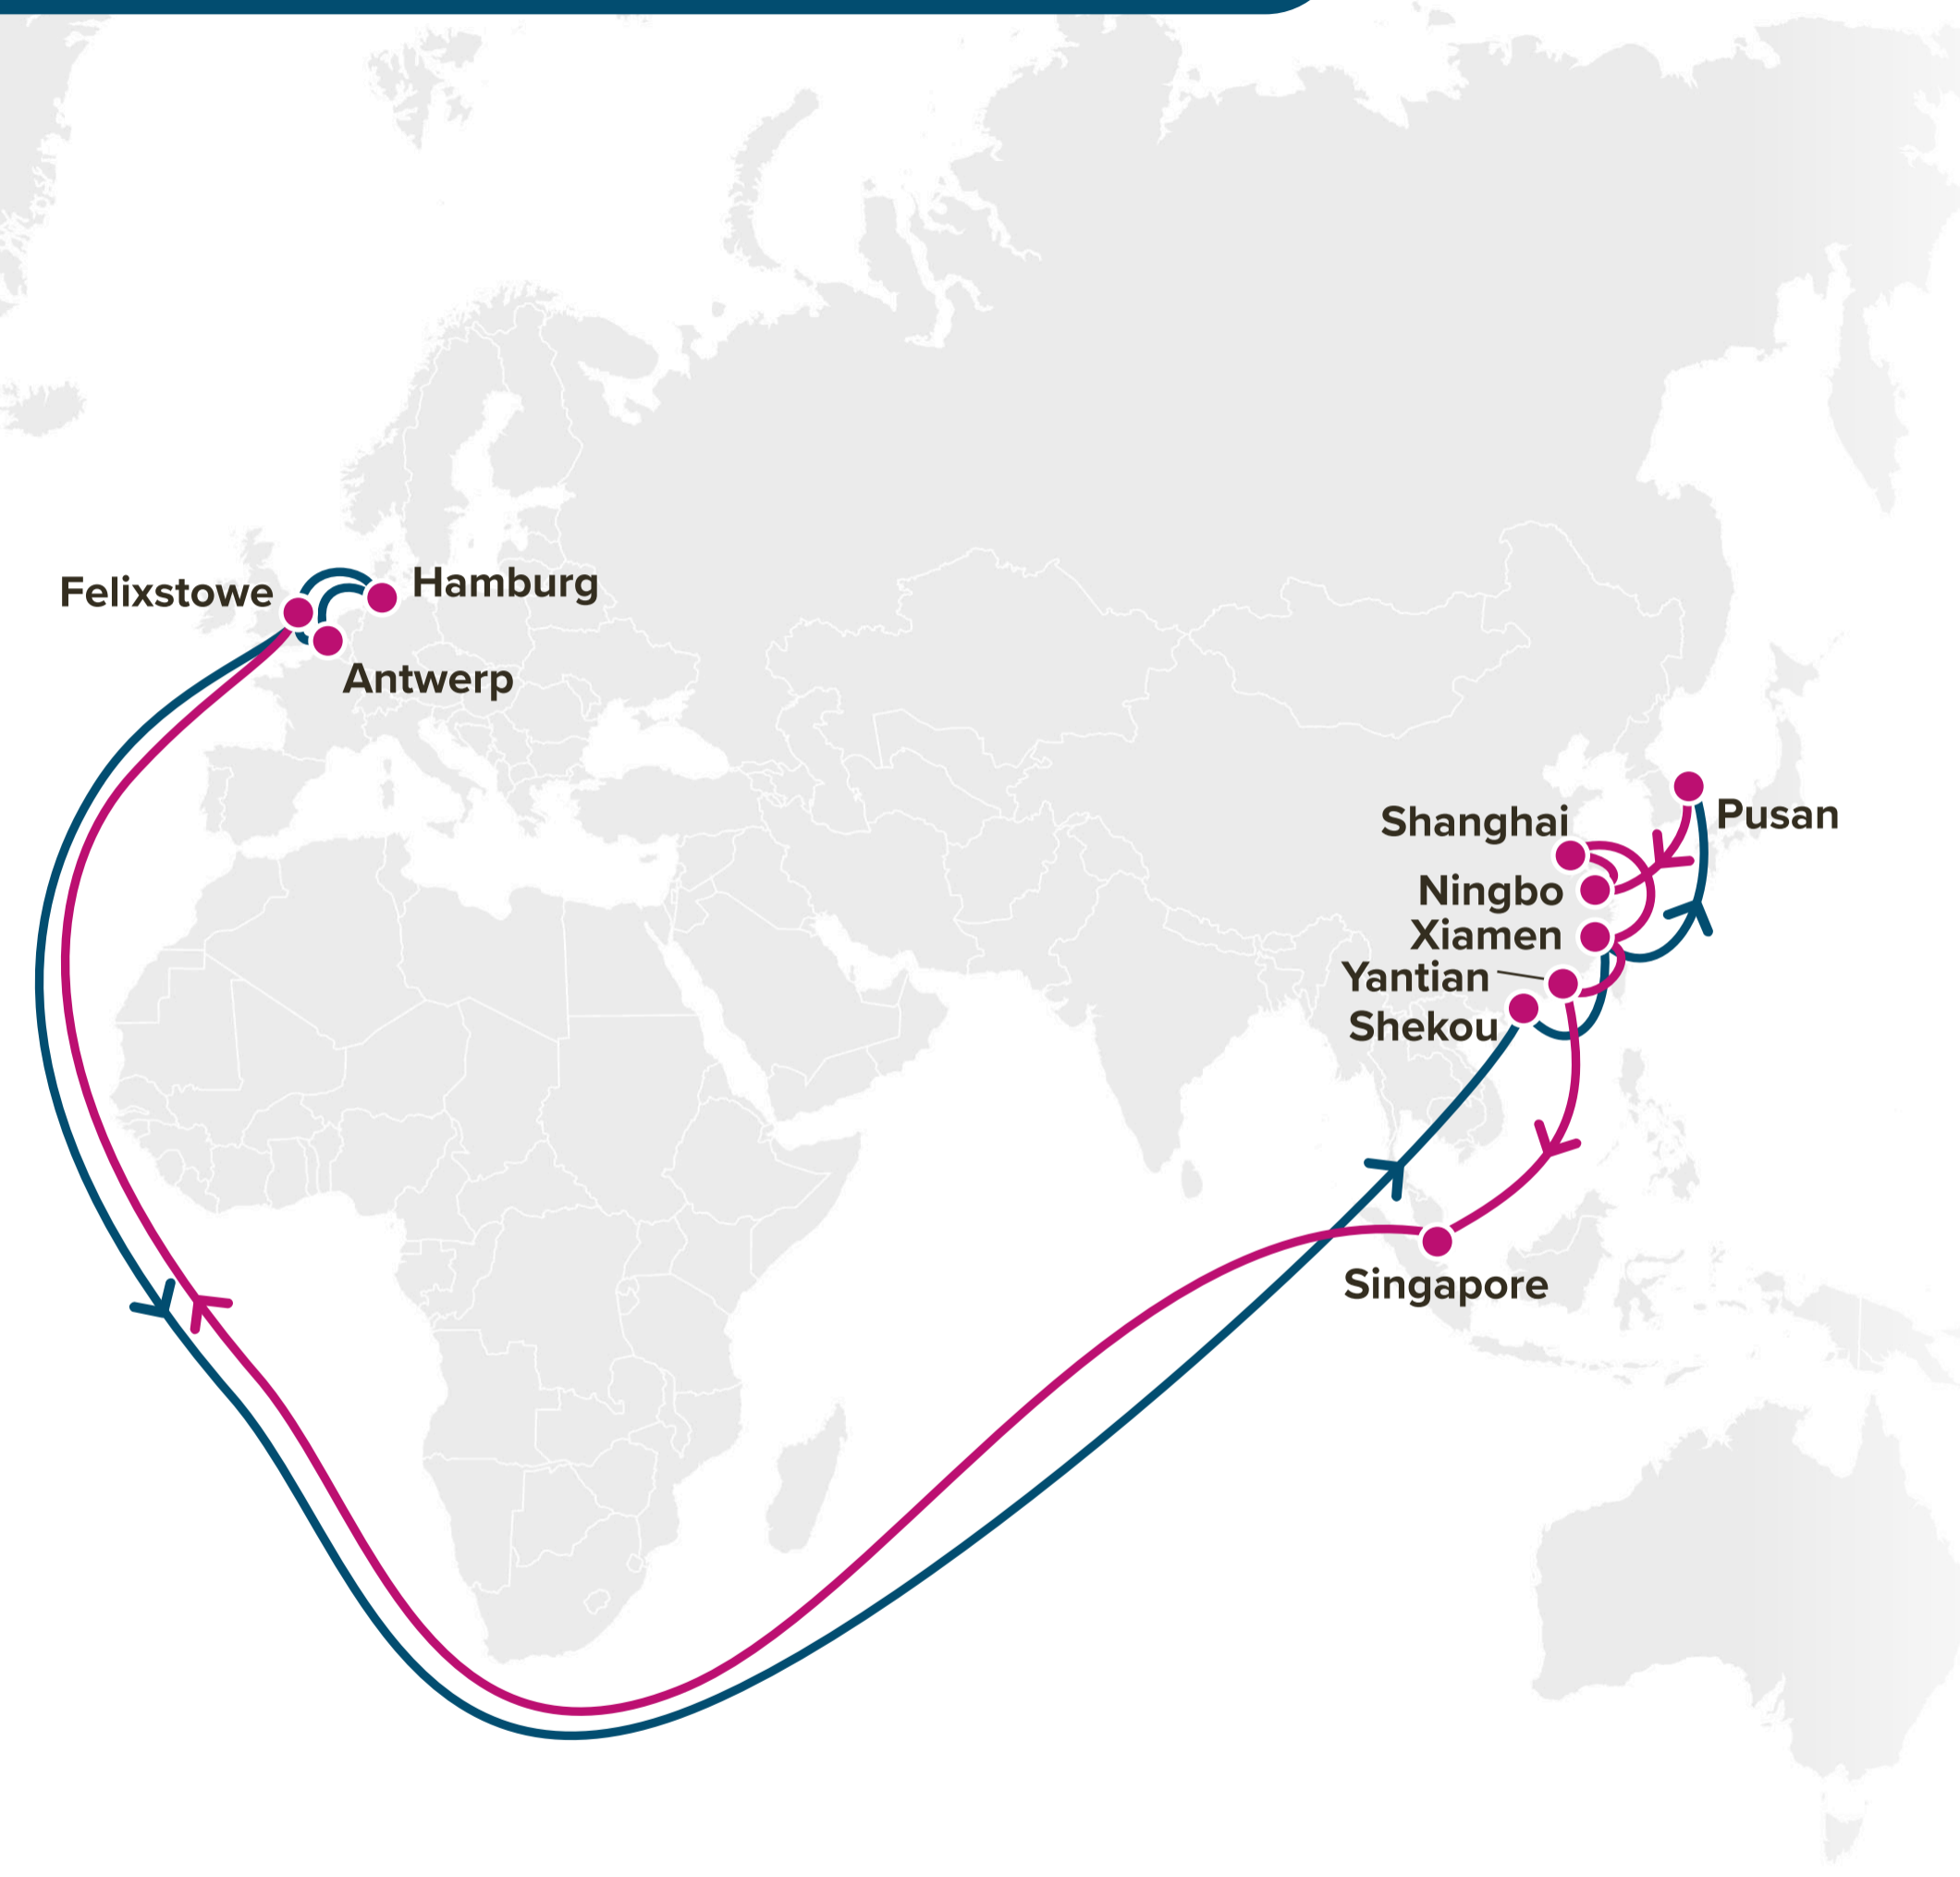

WESTBOUND ←
EASTBOUND →

Service Features

- Express service from China and Southeast Asia to Le Havre.
- Competitive transit from Antwerp and Le Havre to China and Southeast Asia.

Port Rotation

(Terminals are subject to change)

Asia – North Europe Service (via CoGH)

FE5: Far East – Europe 5 Westbound

JID: Japan Indonesia
SRG: Semarang Service
SSX: Surabaya Singapore Express
JSM: Japan Straits Malaysia

Asia – North Europe Service (via CoGH)

FE5: Far East – Europe 5 Eastbound

FE1: Far East - Europe 1

WESTBOUND ←
EASTBOUND →

Service Features

- Comprehensive coverage of ports across Northern Europe
- Direct access to Port Klang and Southeast Asia major ports