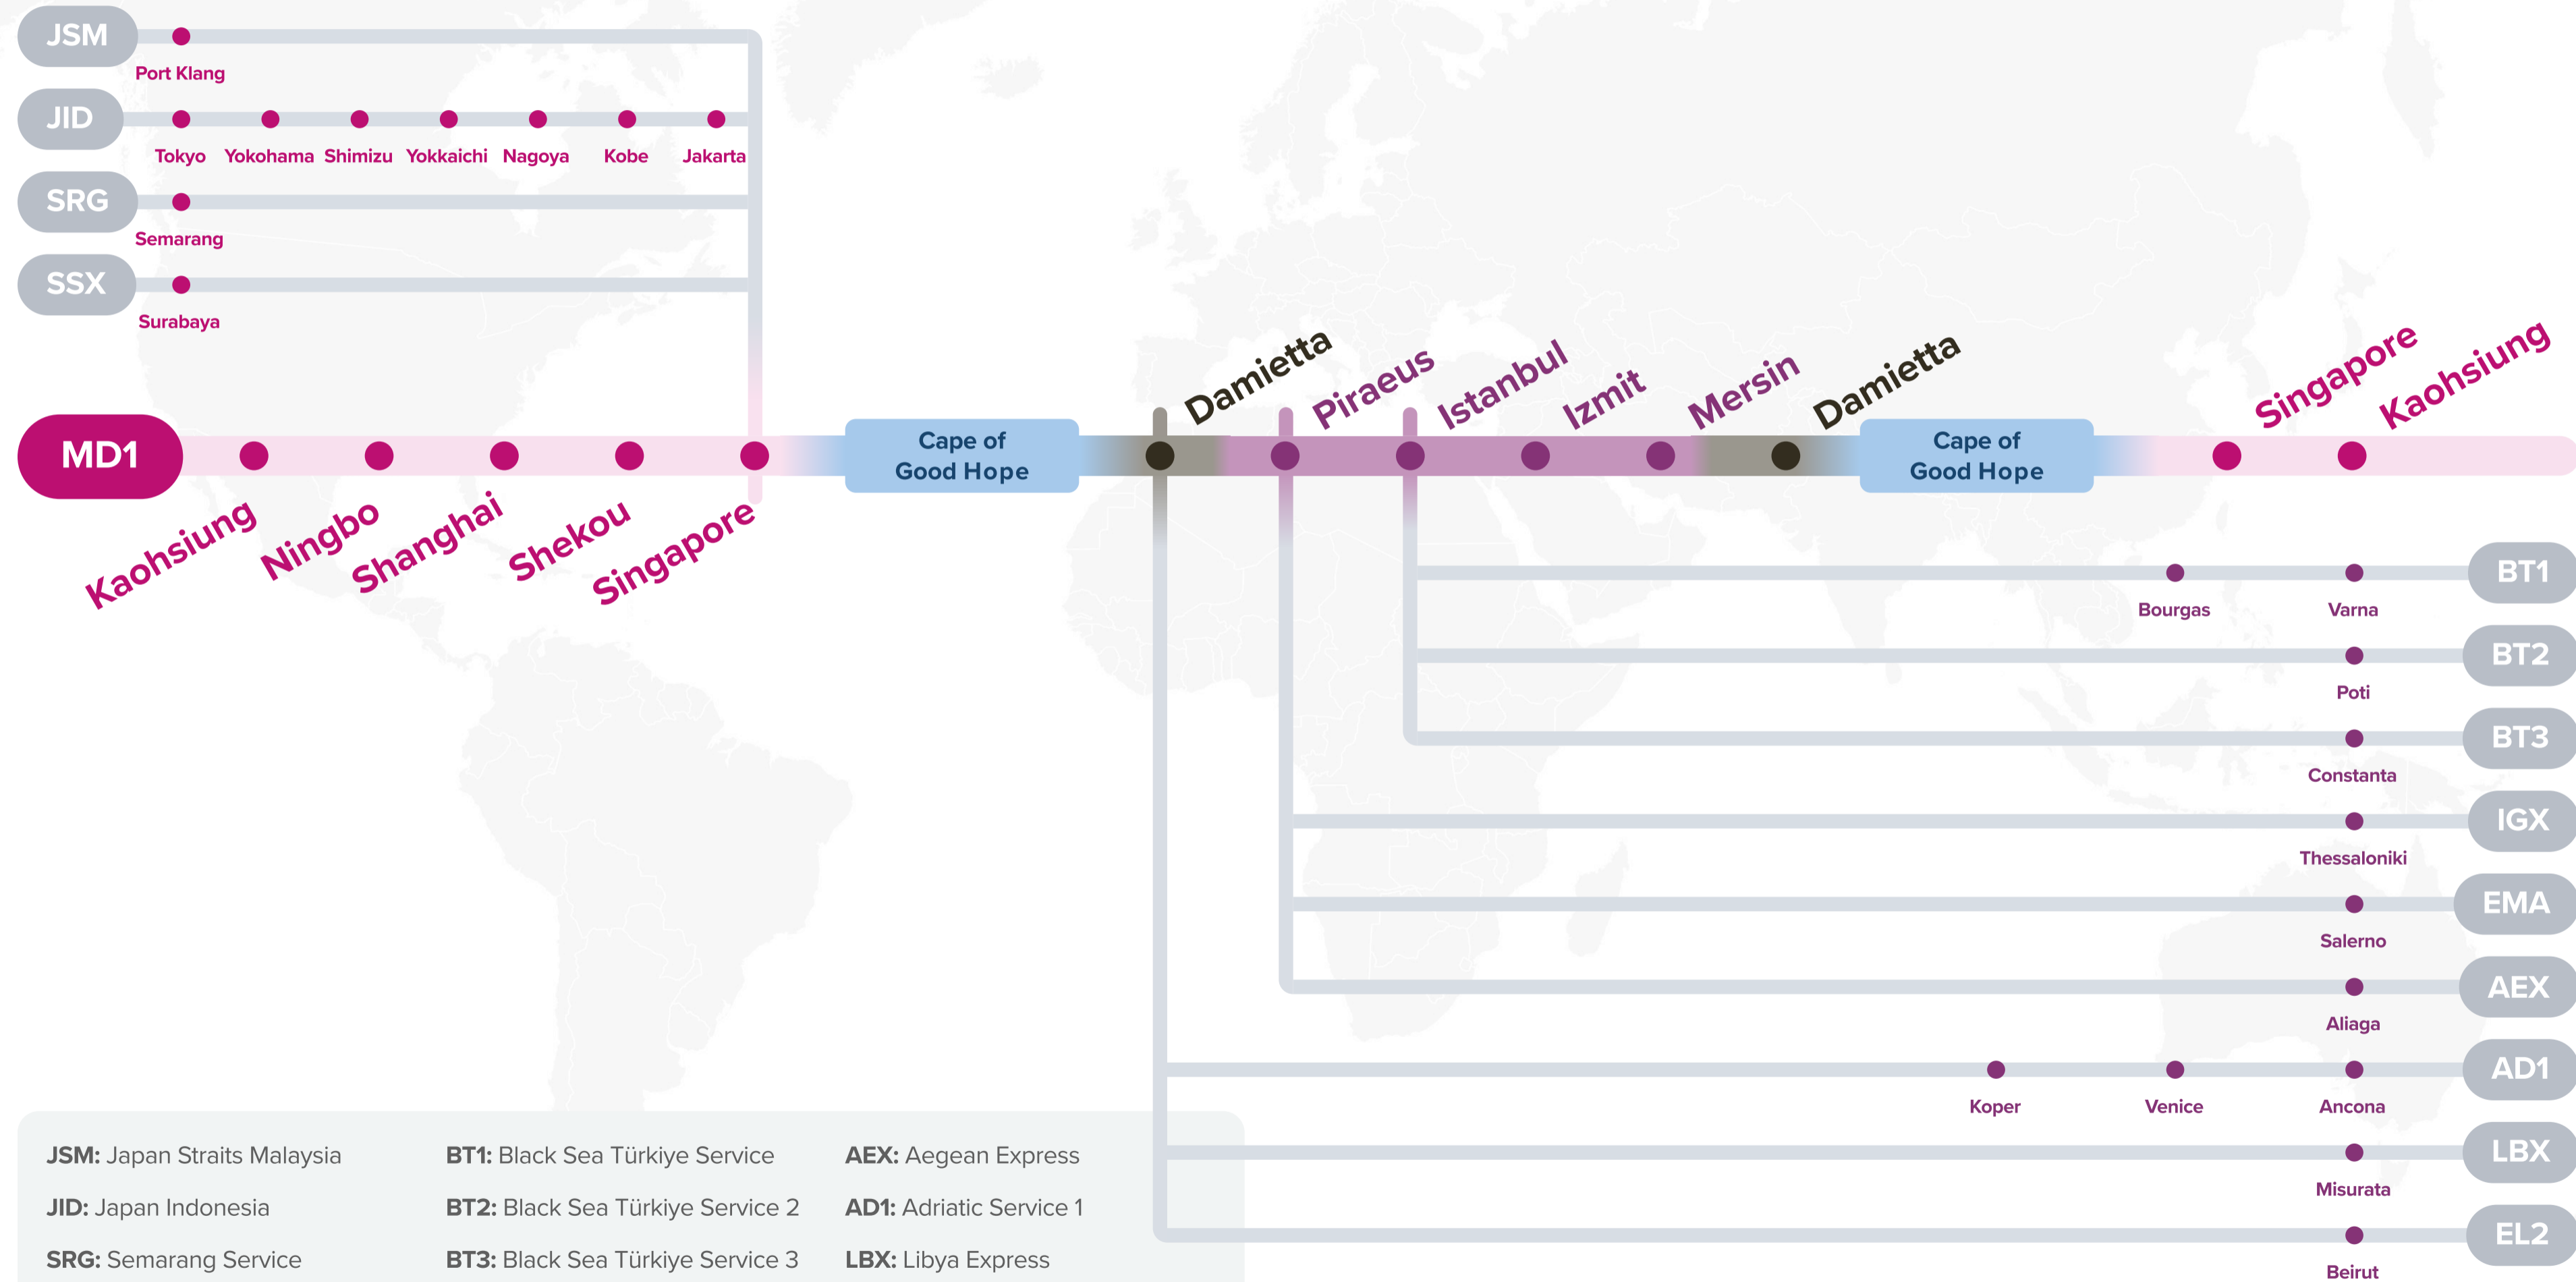

Transit Time

W/B	PUS	E/B	XMN
XMN	3	PUS	3

EASTBOUND →
WESTBOUND ←

Service Features

- Seamless connection between Kaohsiung and Pusan connecting onto Premier Alliance Services.

Port Rotation

(Terminals are subject to change)

Transit Time

E/B	PUS	W/B	XMN	TXG	KHH
XMN	7	PUS	4	5	6
TXG	6				
KHH	4				

WESTBOUND ←
EASTBOUND →

Service Features

- ☐ Direct service into Egypt, Greece and Eastern Mediterranean ports.
- ☐ Direct service from Eastern Mediterranean and Egypt to Singapore and Far East.

Asia – Mediterranean Service (via CoGH)

MD1: Mediterranean 1

Westbound

JSM: Japan Straits Malaysia

JID: Japan Indonesia

SRG: Semarang Service

SSX: Surabaya Singapore Express

BT1: Black Sea Türkiye Service

Eastbound

WESTBOUND ←
EASTBOUND →

Service Features

- Dedicated service connection West India, Pakistan with West, East Mediterranean ports directly.

Port Rotation

(Terminals are subject to change)

ORIGIN	CODE	ETA	ETD	TERMINAL
NHAVA SHEVA	NSA	FRI	SAT	BHARAT MUMBAI CONTAINER TERMINALS (PSA)
KARACHI	KHI	MON	MON	SOUTH ASIA PAKISTAN TERMINALS
MUNDRA	MUN	TUE	WED	ADANI INTERNATIONAL CONTAINER TERMINAL (CT3)
ALGECIRAS	ALG	MON	TUE	TOTAL TERMINAL INTERNATIONAL ALGECIRAS
VALENCIA	VLC	WED	FRI	APM TERMINALS VALENCIA
BARCELONA	BCN	SAT	SUN	APM TERMINALS BARCELONA
GENOA	GOA	MON	WED	VOLTRI TERMINAL EUROPE (VTE-PSA)
PIRAEUS	PIR	SAT	MON	PIRAEUS CONTAINER TERMINAL (PCT)
ALGECIRAS	ALG	THU	FRI	TOTAL TERMINAL INTERNATIONAL ALGECIRAS
KARACHI	KHI	THU	THU	SOUTH ASIA PAKISTAN TERMINALS
MUNDRA	MUN	FRI	SAT	ADANI INTERNATIONAL CONTAINER TERMINAL (CT3)
NHAVA SHEVA	NSA	SUN	SAT	BHARAT MUMBAI CONTAINER TERMINALS (PSA)