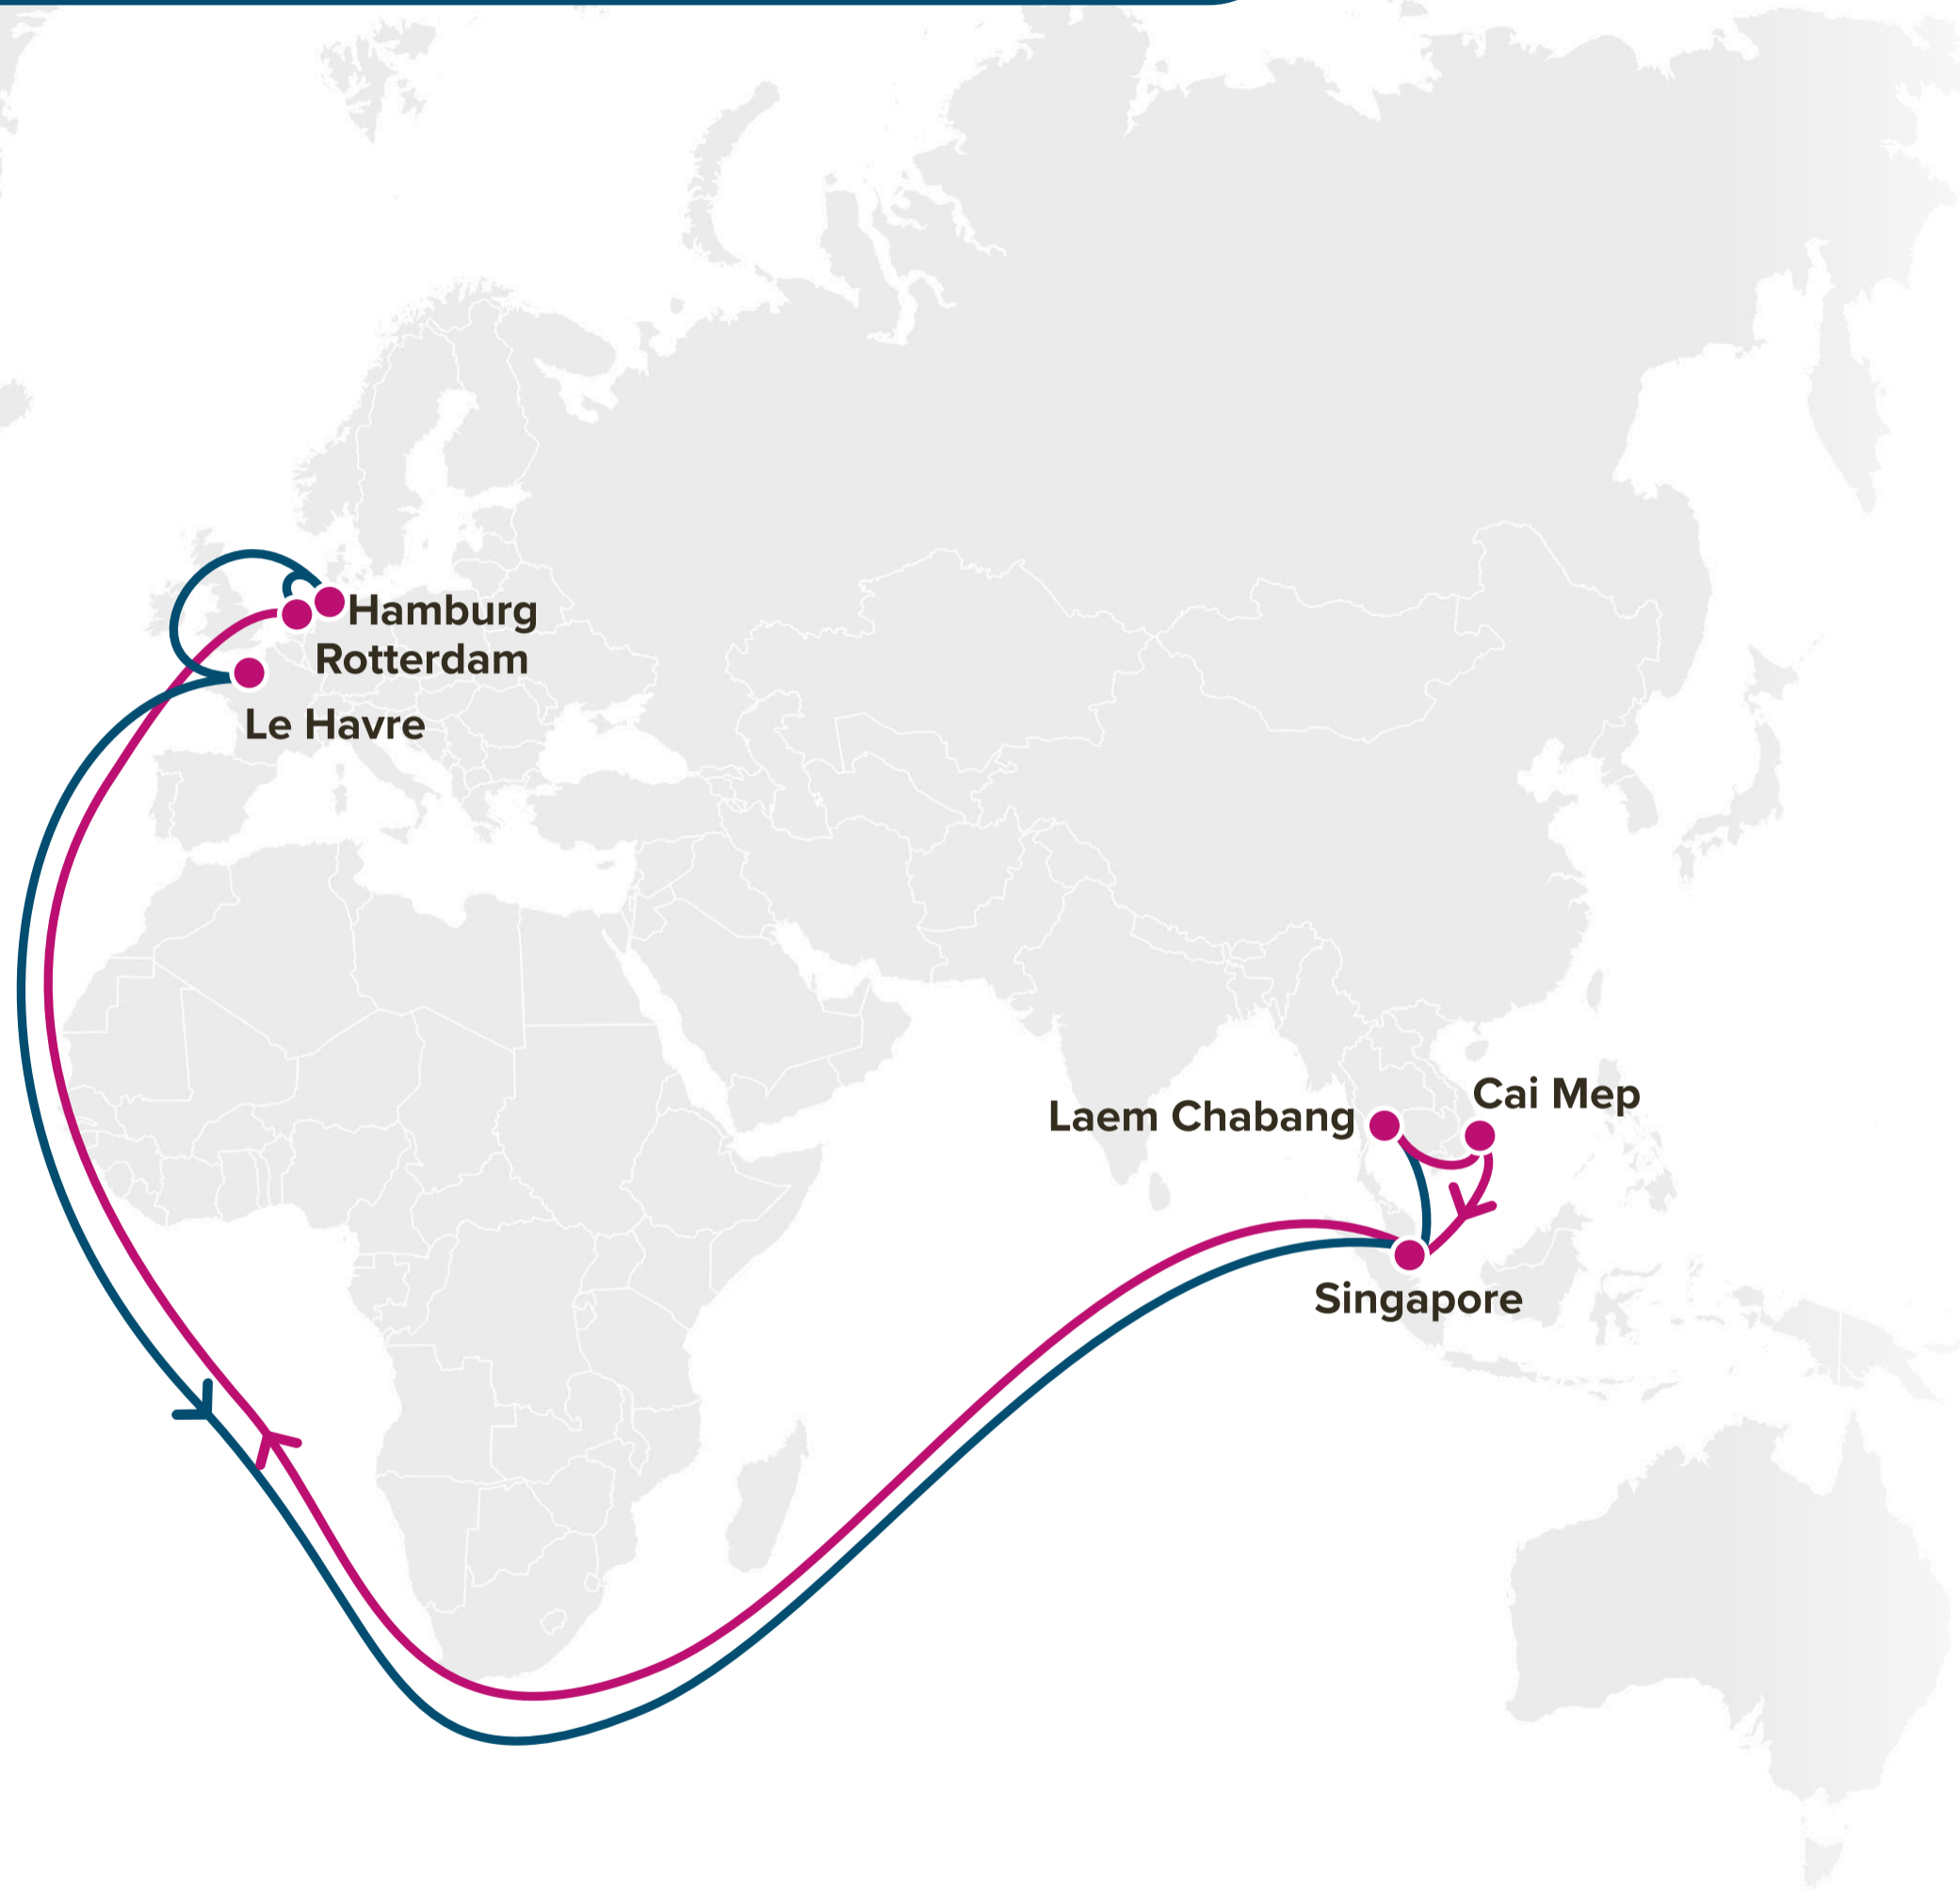

MD1: Mediterranean 1

MS2: Mediterranean Pacific South 2

MD3: Mediterranean 3

MD4: Mediterranean 4

MD5: Mediterranean 5

IOM: Indian Ocean Mediterranean

6 choices of services that provide extensive coverage of key ports to meet your direct connection needs across Asia and Mediterranean.

Asia – Mediterranean Service (via CoGH)

First Sailing Dates

SERVICE	VESSEL	FROM ASIA			FROM MEDITERRANEAN		
		VOYAGE	FIRST PORT	ETA	VOYAGE	FIRST PORT	ETA
MD1	YM WORLD	0048W	NINGBO	31 MAR 2026	0048E	DAMIETTA	13 MAY 2026
MS2	ONE FORTUNE	0007W	PUSAN	28 MAR 2026	0007E	TANGIER	15 MAY 2026

Subject to changes

WESTBOUND ←
EASTBOUND →

Service Features

- ▣ Unique direct coverage from Southeast Asia Hubs: Laem Chabang and Cai Mep
- ▣ Express connection into Benelux region and Germany.

Port Rotation