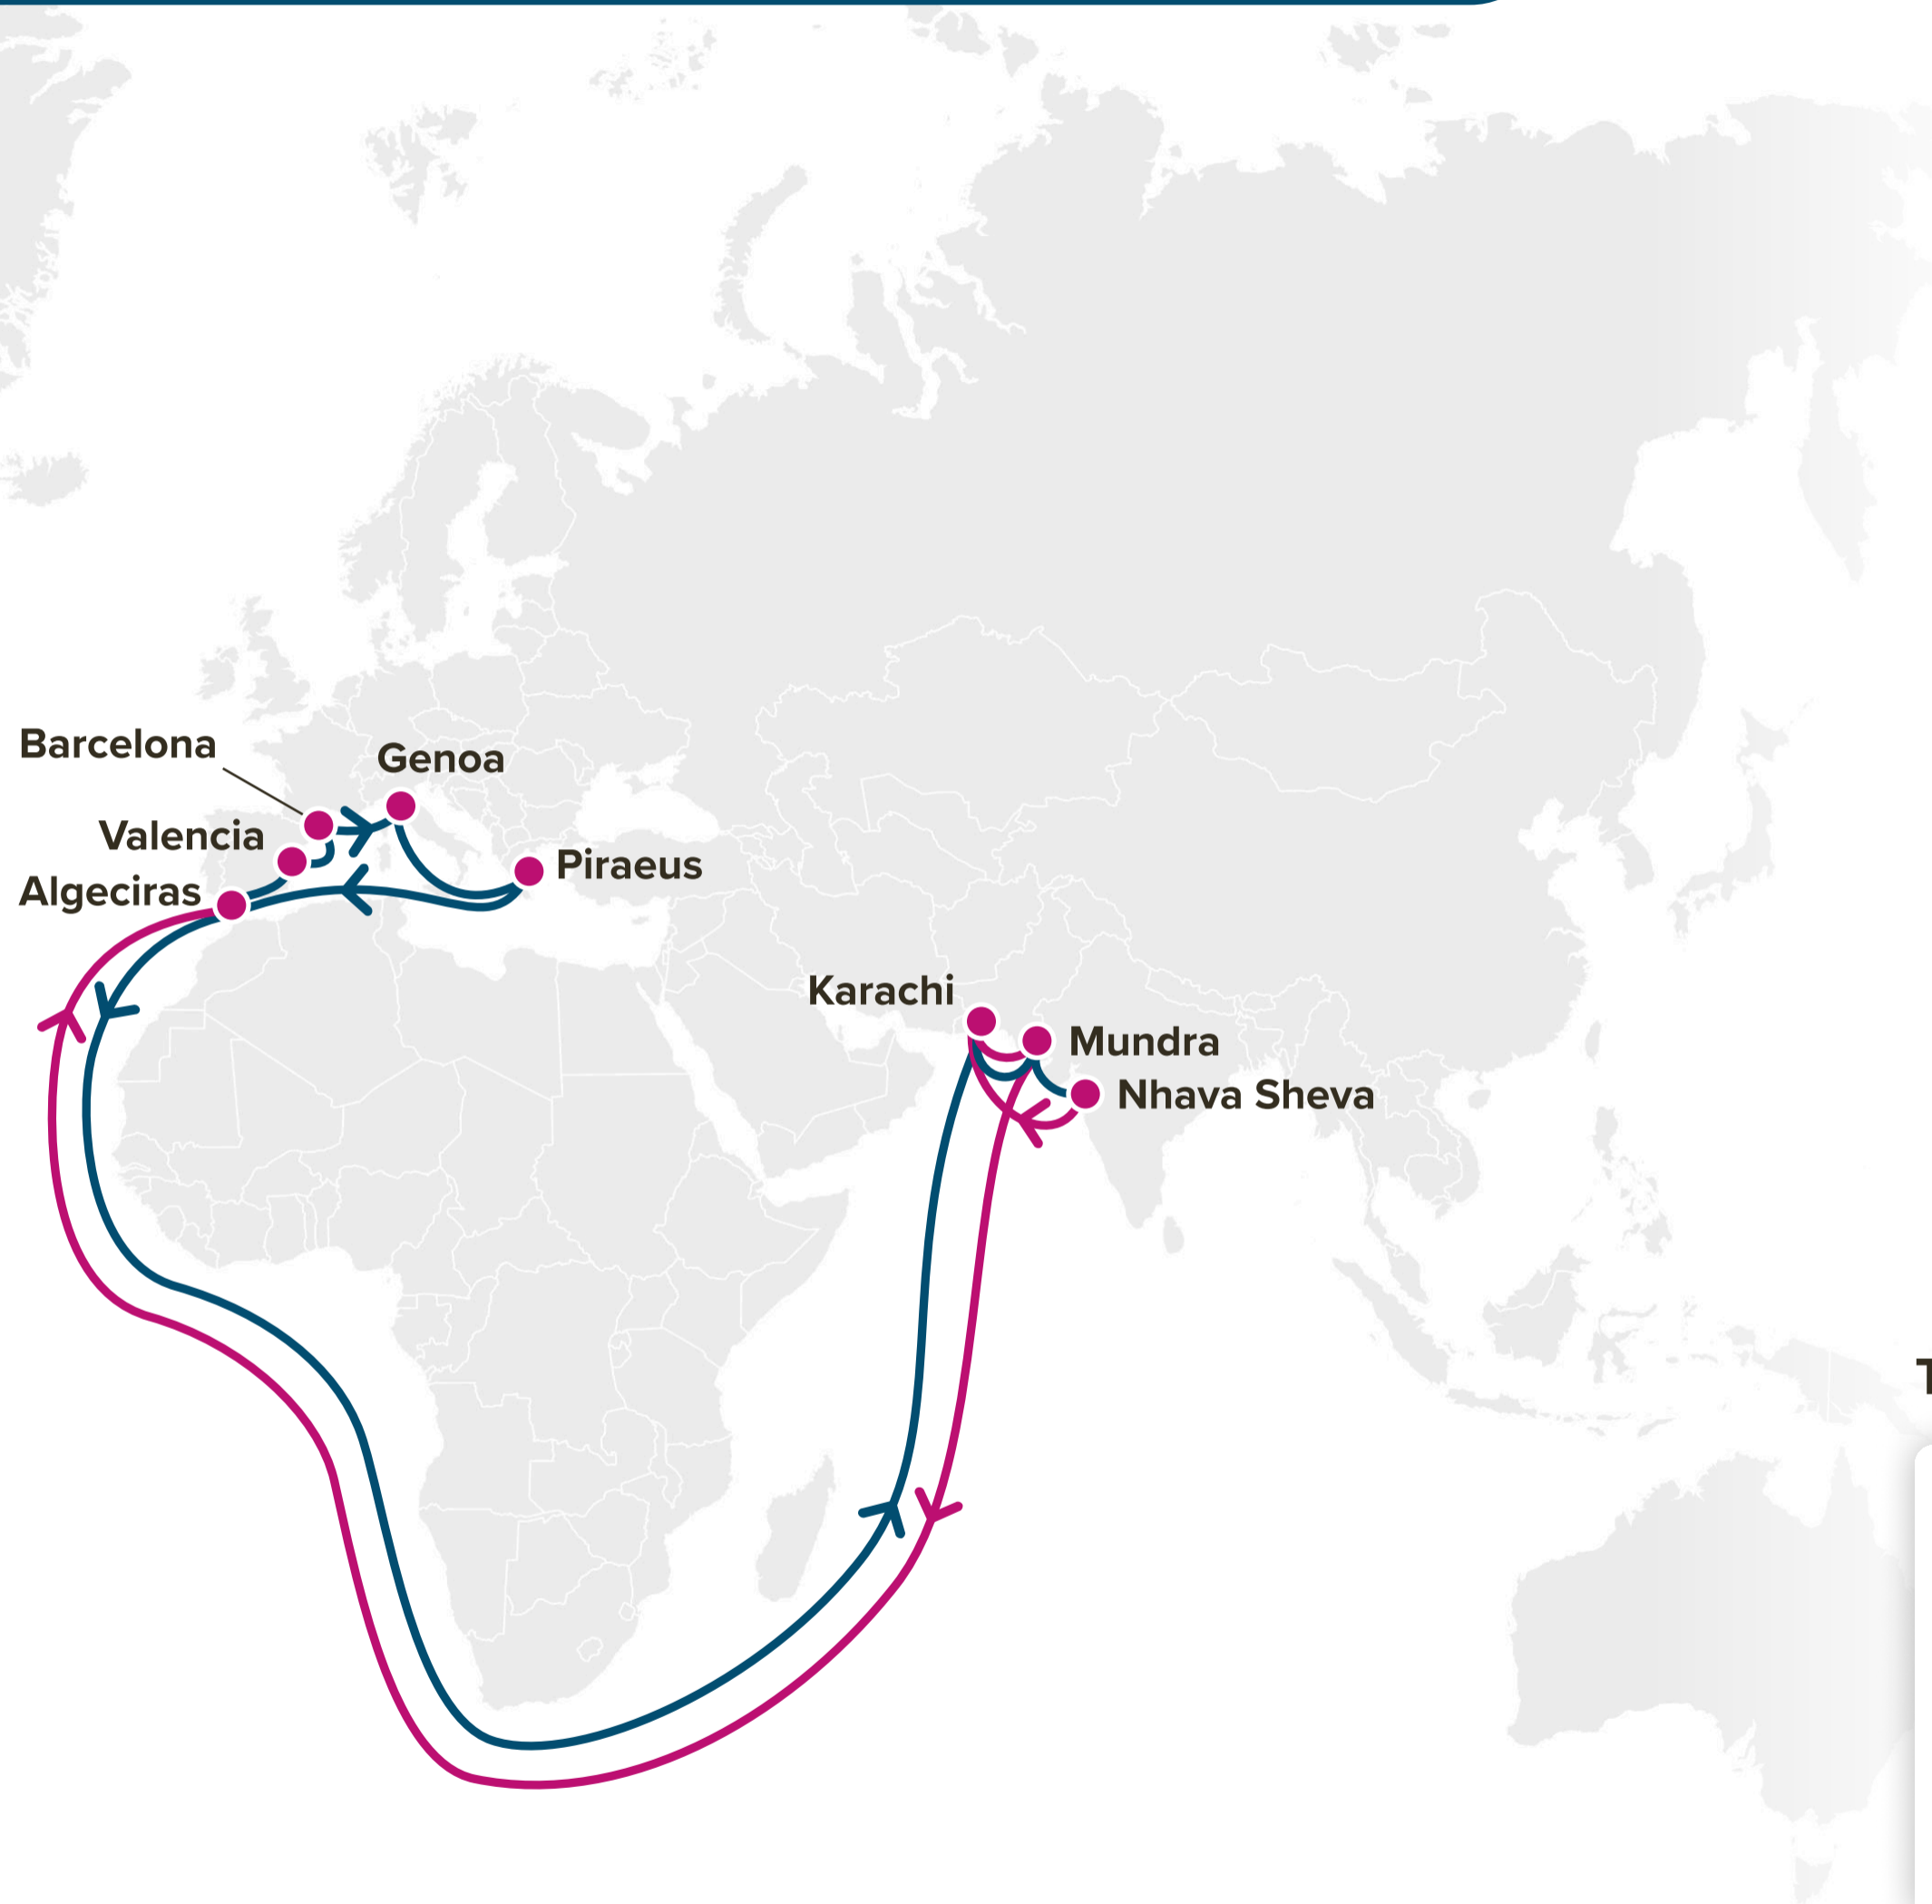

Eastbound

WESTBOUND ←
EASTBOUND →

Service Features

- Dedicated service connection West India, Pakistan with West, East Mediterranean ports directly.

Port Rotation

(Terminals are subject to change)

ORIGIN	CODE	ETA	ETD	TERMINAL
NHAVA SHEVA	NSA	FRI	SAT	BHARAT MUMBAI CONTAINER TERMINALS (PSA)
KARACHI	KHI	MON	MON	SOUTH ASIA PAKISTAN TERMINALS
MUNDRA	MUN	TUE	WED	ADANI INTERNATIONAL CONTAINER TERMINAL (CT3)
ALGECIRAS	ALG	MON	TUE	TOTAL TERMINAL INTERNATIONAL ALGECIRAS
VALENCIA	VLC	WED	FRI	APM TERMINALS VALENCIA
BARCELONA	BCN	SAT	SUN	APM TERMINALS BARCELONA
GENOA	GOA	MON	WED	VOLTRI TERMINAL EUROPE (VTE-PSA)
PIRAEUS	PIR	SAT	MON	PIRAEUS CONTAINER TERMINAL (PCT)
ALGECIRAS	ALG	THU	FRI	TOTAL TERMINAL INTERNATIONAL ALGECIRAS
KARACHI	KHI	THU	THU	SOUTH ASIA PAKISTAN TERMINALS
MUNDRA	MUN	FRI	SAT	ADANI INTERNATIONAL CONTAINER TERMINAL (CT3)
NHAVA SHEVA	NSA	SUN	SAT	BHARAT MUMBAI CONTAINER TERMINALS (PSA)

AD1: Adriatic Service 1

EMA: East Mediterranean America

Your Number **ONE** Shipping Partner

● Connecting the
East and the West

Ocean Network Express Pte. Ltd.
7 Straits View, #16-01 Marina One East Tower, Singapore 018936
www.one-line.com