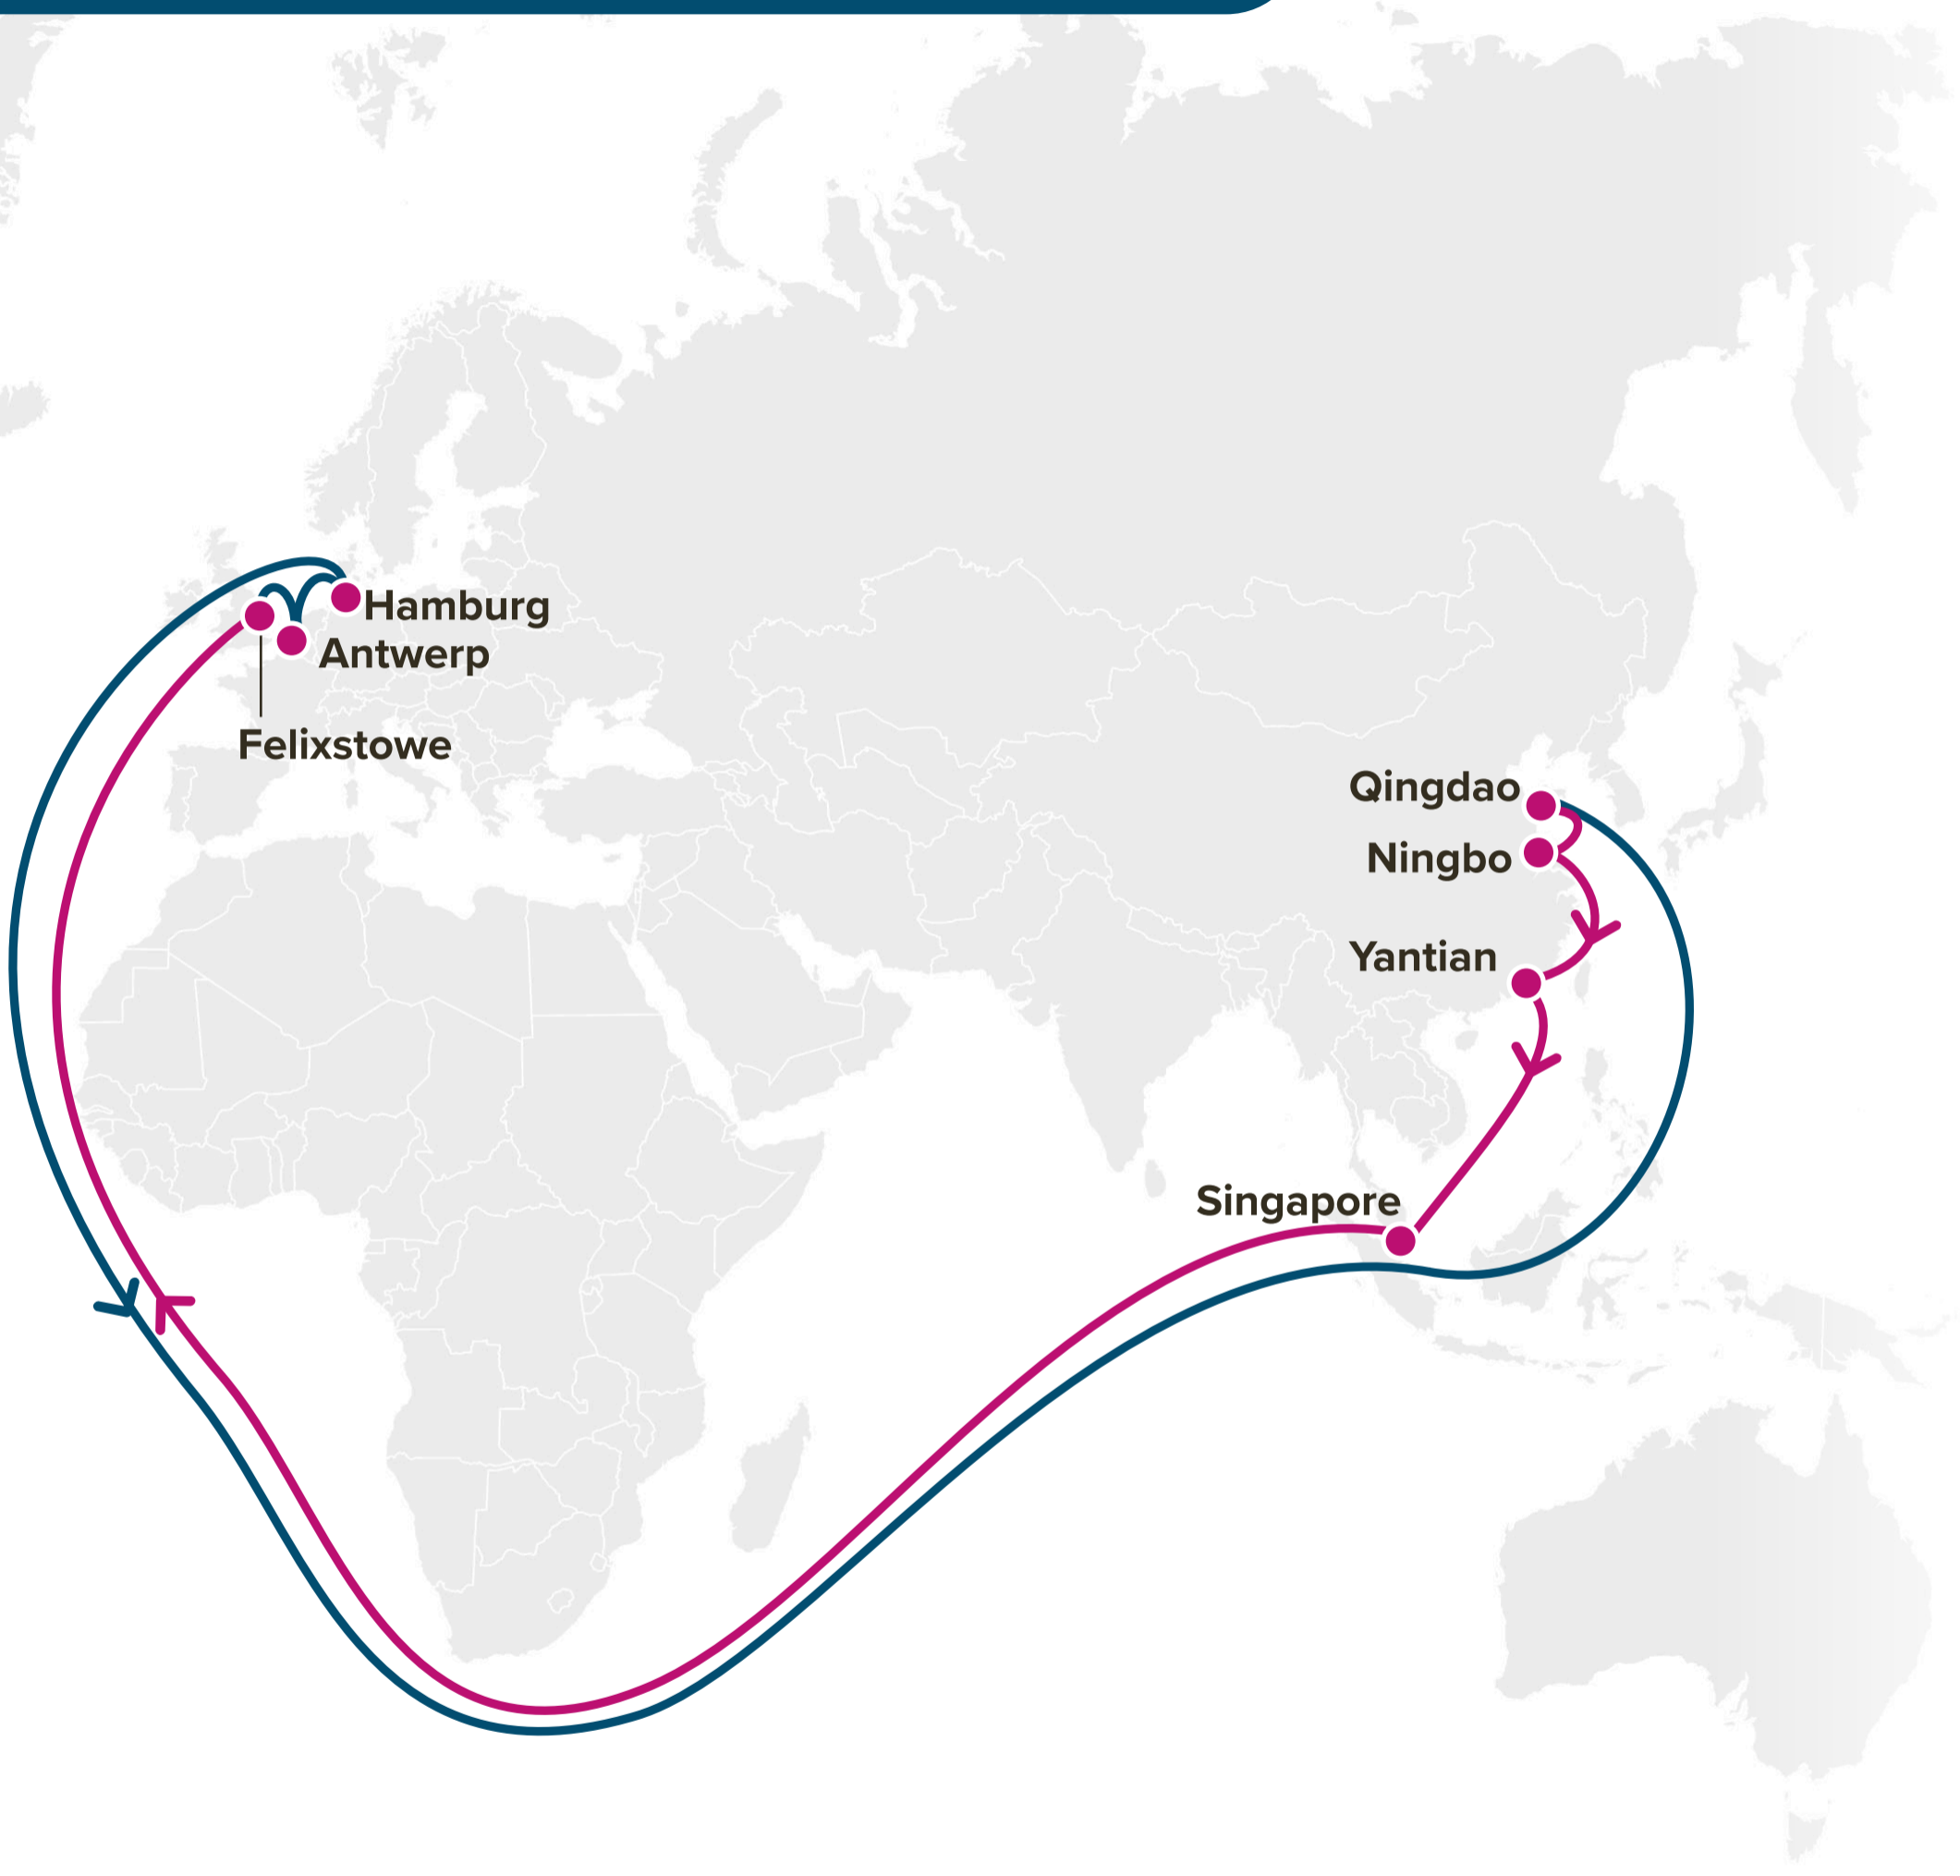

Asia – North Europe Service (via CoGH)

FP2: Far East Pacific 2

Eastbound

FI2: Finland Express 2

JID: Japan Indonesia

IBC: Iberia Europe Service

JSM: Japan Straits Malaysia

IRX: Irish Sea Express

WESTBOUND ←
EASTBOUND →

Service Features

- █ Direct service from China and Southeast Asia into Felixstowe, Hamburg and Antwerp.
- █ Unique coverage into Algeciras.
- █ Seamless coverage from North Europe into China.