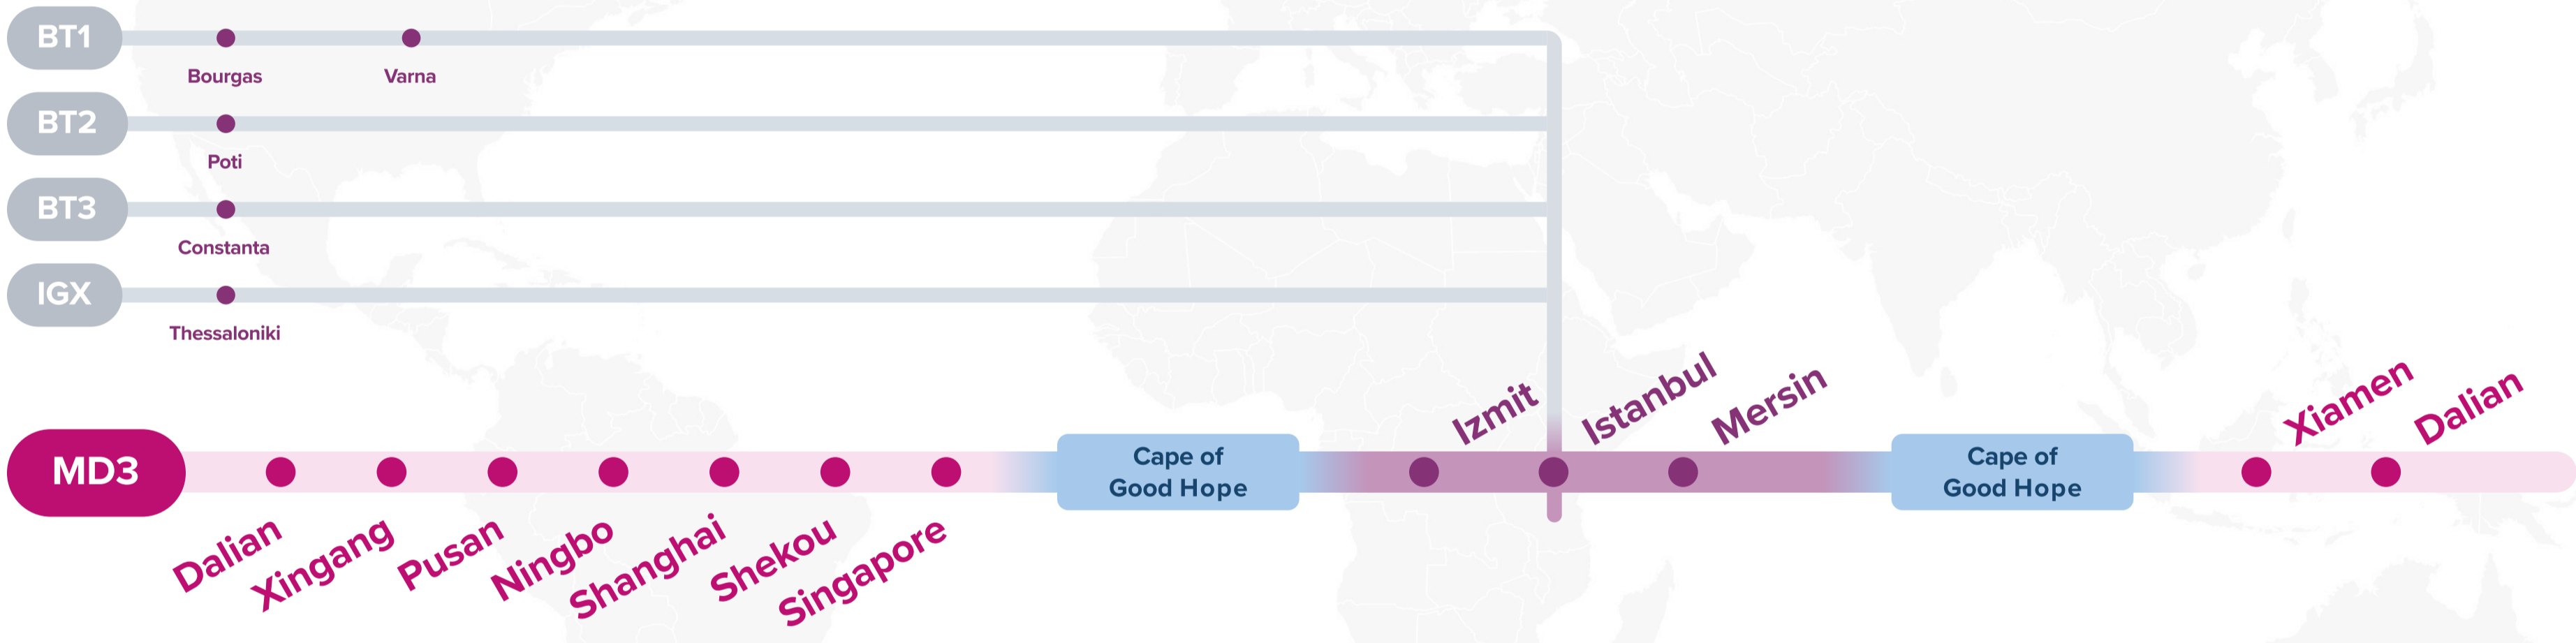

WESTBOUND ←
EASTBOUND →

Asia – Mediterranean Service (via CoGH)

MD3: Mediterranean 3

Westbound

JID: Japan Indonesia
SRG: Semarang Service
SSX: Surabaya Singapore Express
JSM: Japan Straits Malaysia
BT1: Black Sea Türkiye Service
BT2: Black Sea Türkiye Service 2
BT3: Black Sea Türkiye Service 3

Asia – Mediterranean Service (via CoGH)

MD3: Mediterranean 3

Eastbound

BT1: Black Sea Türkiye Service
BT2: Black Sea Türkiye Service 2
BT3: Black Sea Türkiye Service 3
IGX: Intra-Greece Express

WESTBOUND ←

Eastbound

WESTBOUND ←
EASTBOUND →

Service Features

- Dedicated service connection West India, Pakistan with West, East Mediterranean ports directly.

Port Rotation

(Terminals are subject to change)

ORIGIN	CODE	ETA	ETD	TERMINAL
NHAVA SHEVA	NSA	FRI	SAT	BHARAT MUMBAI CONTAINER TERMINALS (PSA)
KARACHI	KHI	MON	MON	SOUTH ASIA PAKISTAN TERMINALS
MUNDRA	MUN	TUE	WED	ADANI INTERNATIONAL CONTAINER TERMINAL (CT3)
ALGECIRAS	ALG	MON	TUE	TOTAL TERMINAL INTERNATIONAL ALGECIRAS
VALENCIA	VLC	WED	FRI	APM TERMINALS VALENCIA
BARCELONA	BCN	SAT	SUN	APM TERMINALS BARCELONA
GENOA	GOA	MON	WED	VOLTRI TERMINAL EUROPE (VTE-PSA)
PIRAEUS	PIR	SAT	MON	PIRAEUS CONTAINER TERMINAL (PCT)
ALGECIRAS	ALG	THU	FRI	TOTAL TERMINAL INTERNATIONAL ALGECIRAS
KARACHI	KHI	THU	THU	SOUTH ASIA PAKISTAN TERMINALS
MUNDRA	MUN	FRI	SAT	ADANI INTERNATIONAL CONTAINER TERMINAL (CT3)
NHAVA SHEVA	NSA	SUN	SAT	BHARAT MUMBAI CONTAINER TERMINALS (PSA)

AD1: Adriatic Service 1

EMA: East Mediterranean America

Your Number **ONE** Shipping Partner

● Connecting the
East and the West

Ocean Network Express Pte. Ltd.
7 Straits View, #16-01 Marina One East Tower, Singapore 018936
www.one-line.com