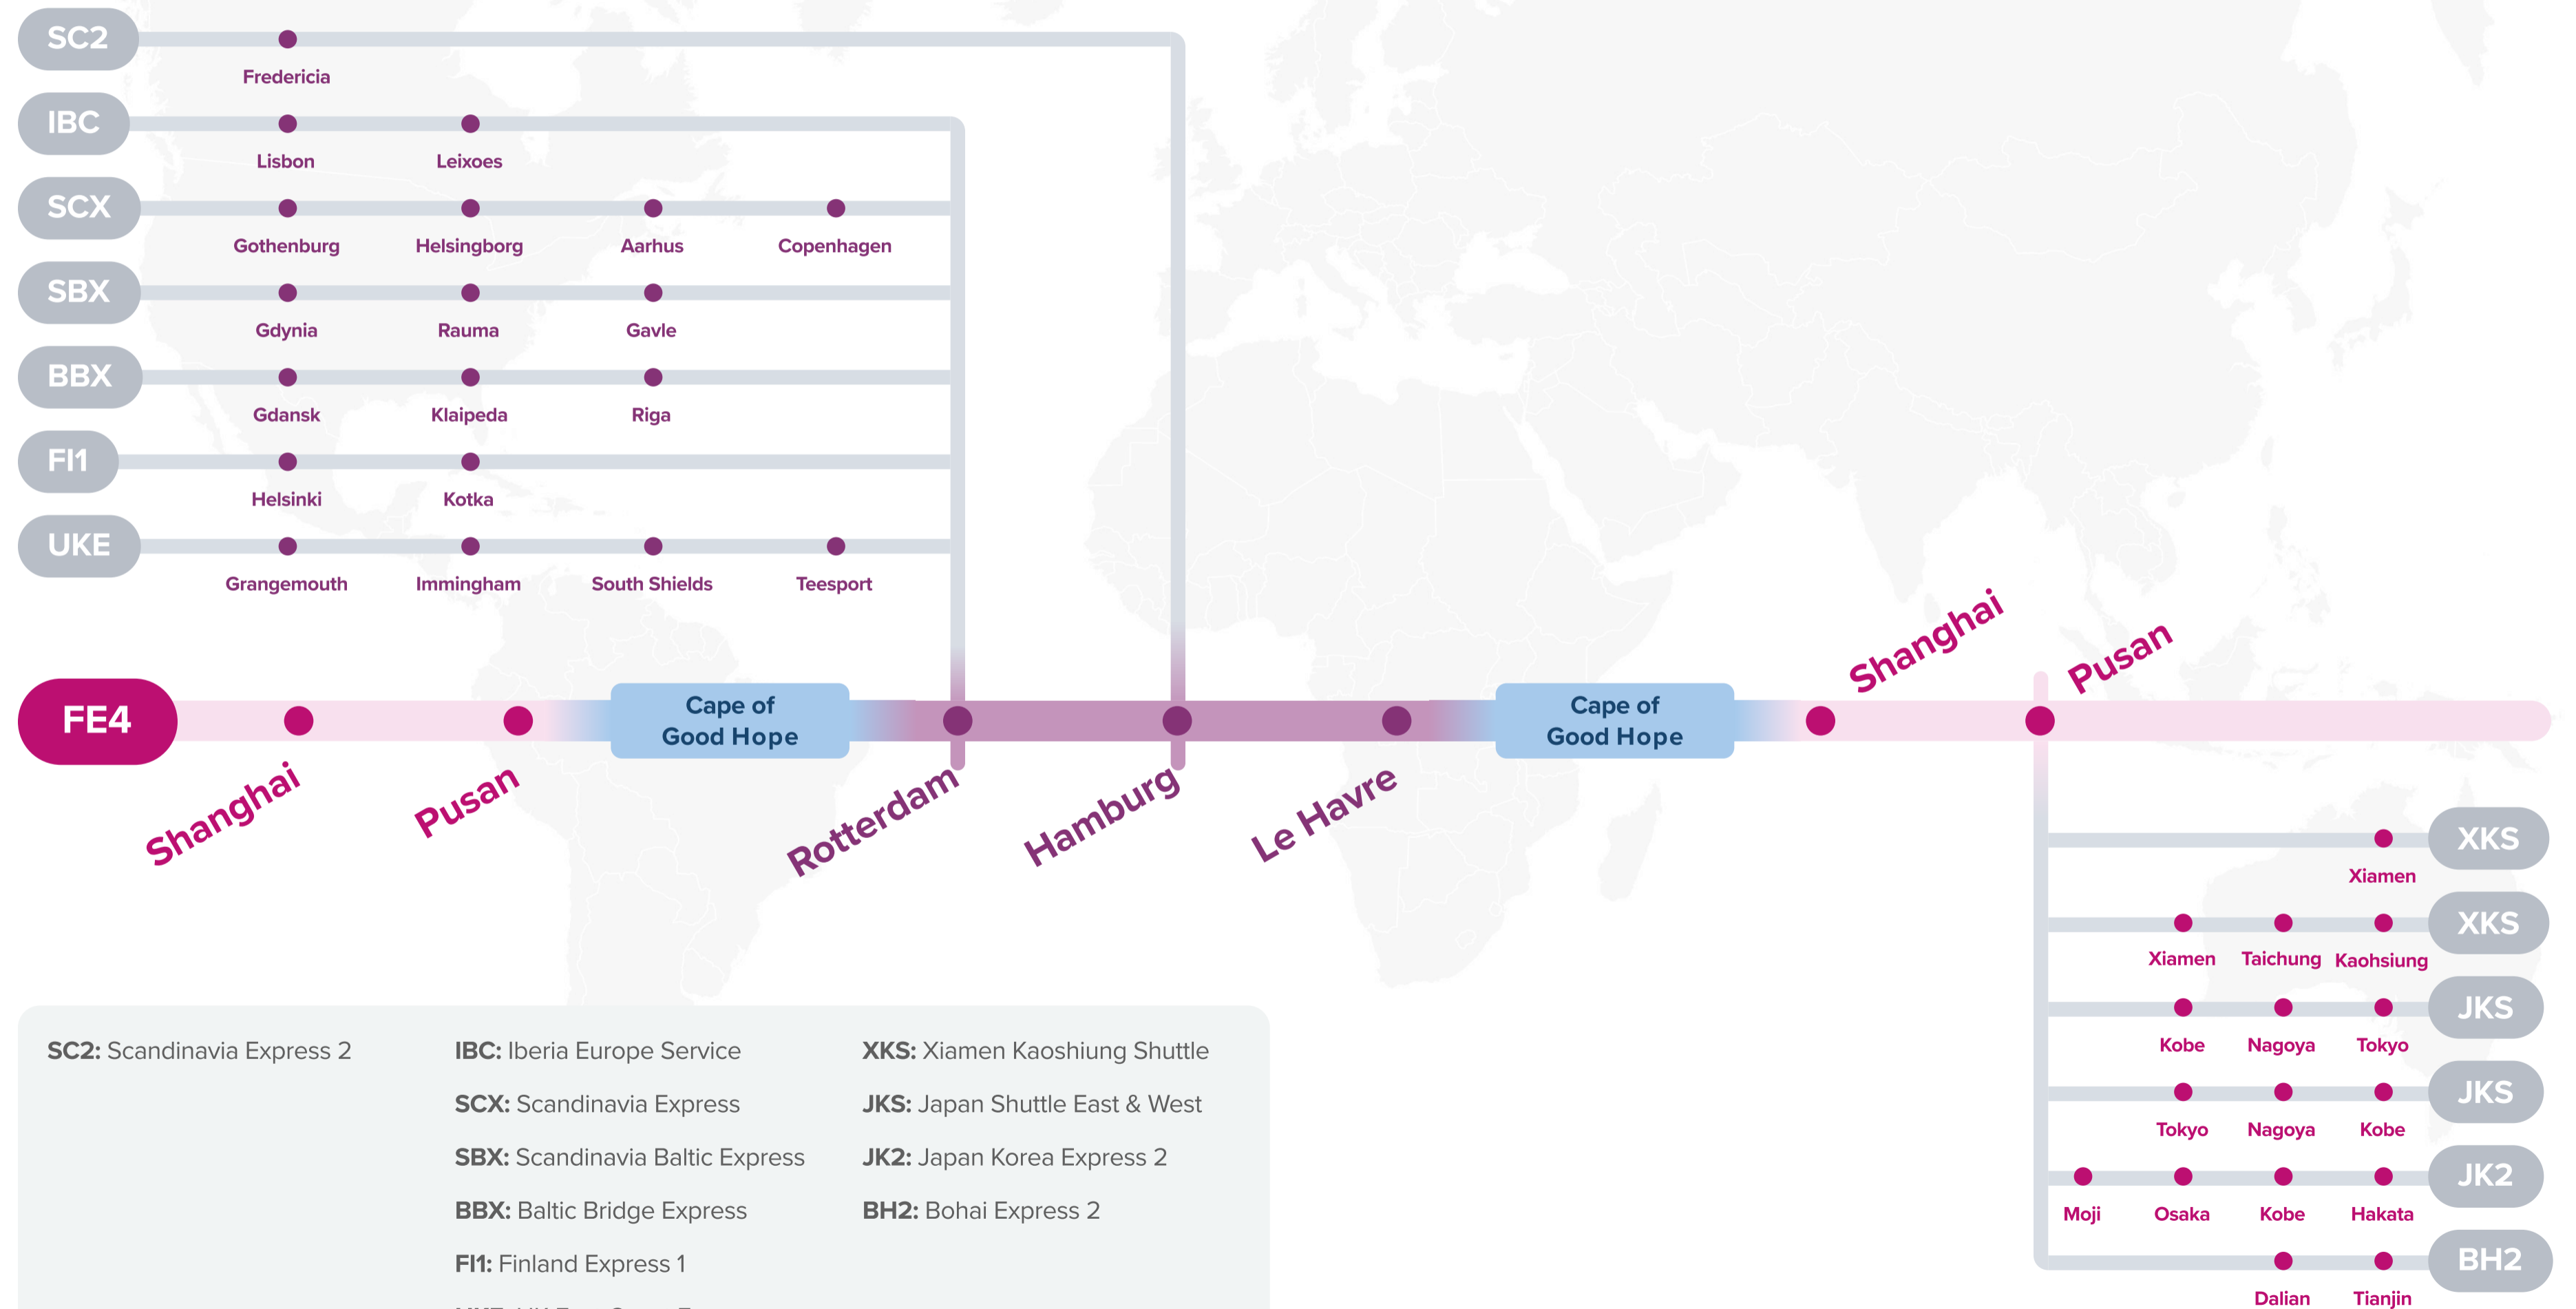

Transit Time

W/B	RTM	HAM	LEH	E/B	SHA	PUS
SHA	42	49	55	RTM	46	54
PUS	36	43	49	HAM	41	49
				LEH	36	44

Asia – North Europe Service (via CoGH)

FE4: Far East – Europe 4 Westbound

JKS: Japan Shuttle East & West

JK2: Japan Korea Express 2

BH2: Bohai Express 2

XKS: Xiamen Kaohsiung Shuttle

SC2: Scandinavia Express 2

IBX: Iberia Baltic Express

SCX: Scandinavia Express

SBX: Scandinavia Baltic Express

IRX: Irish Sea Express

FI1: Finland Express 1

UKE: UK East Coast Express

Asia – North Europe Service (via CoGH)

FE4: Far East – Europe 4 Eastbound

SC2: Scandinavia Express 2

IBC: Iberia Europe Service

XKS: Xiamen Kaoshiung Shuttle

WESTBOUND ←
EASTBOUND →

Service Features

- Express service from China and Southeast Asia to Le Havre.
- Competitive transit from Antwerp and Le Havre to China and Southeast Asia.

Port Rotation

(Terminals are subject to change)