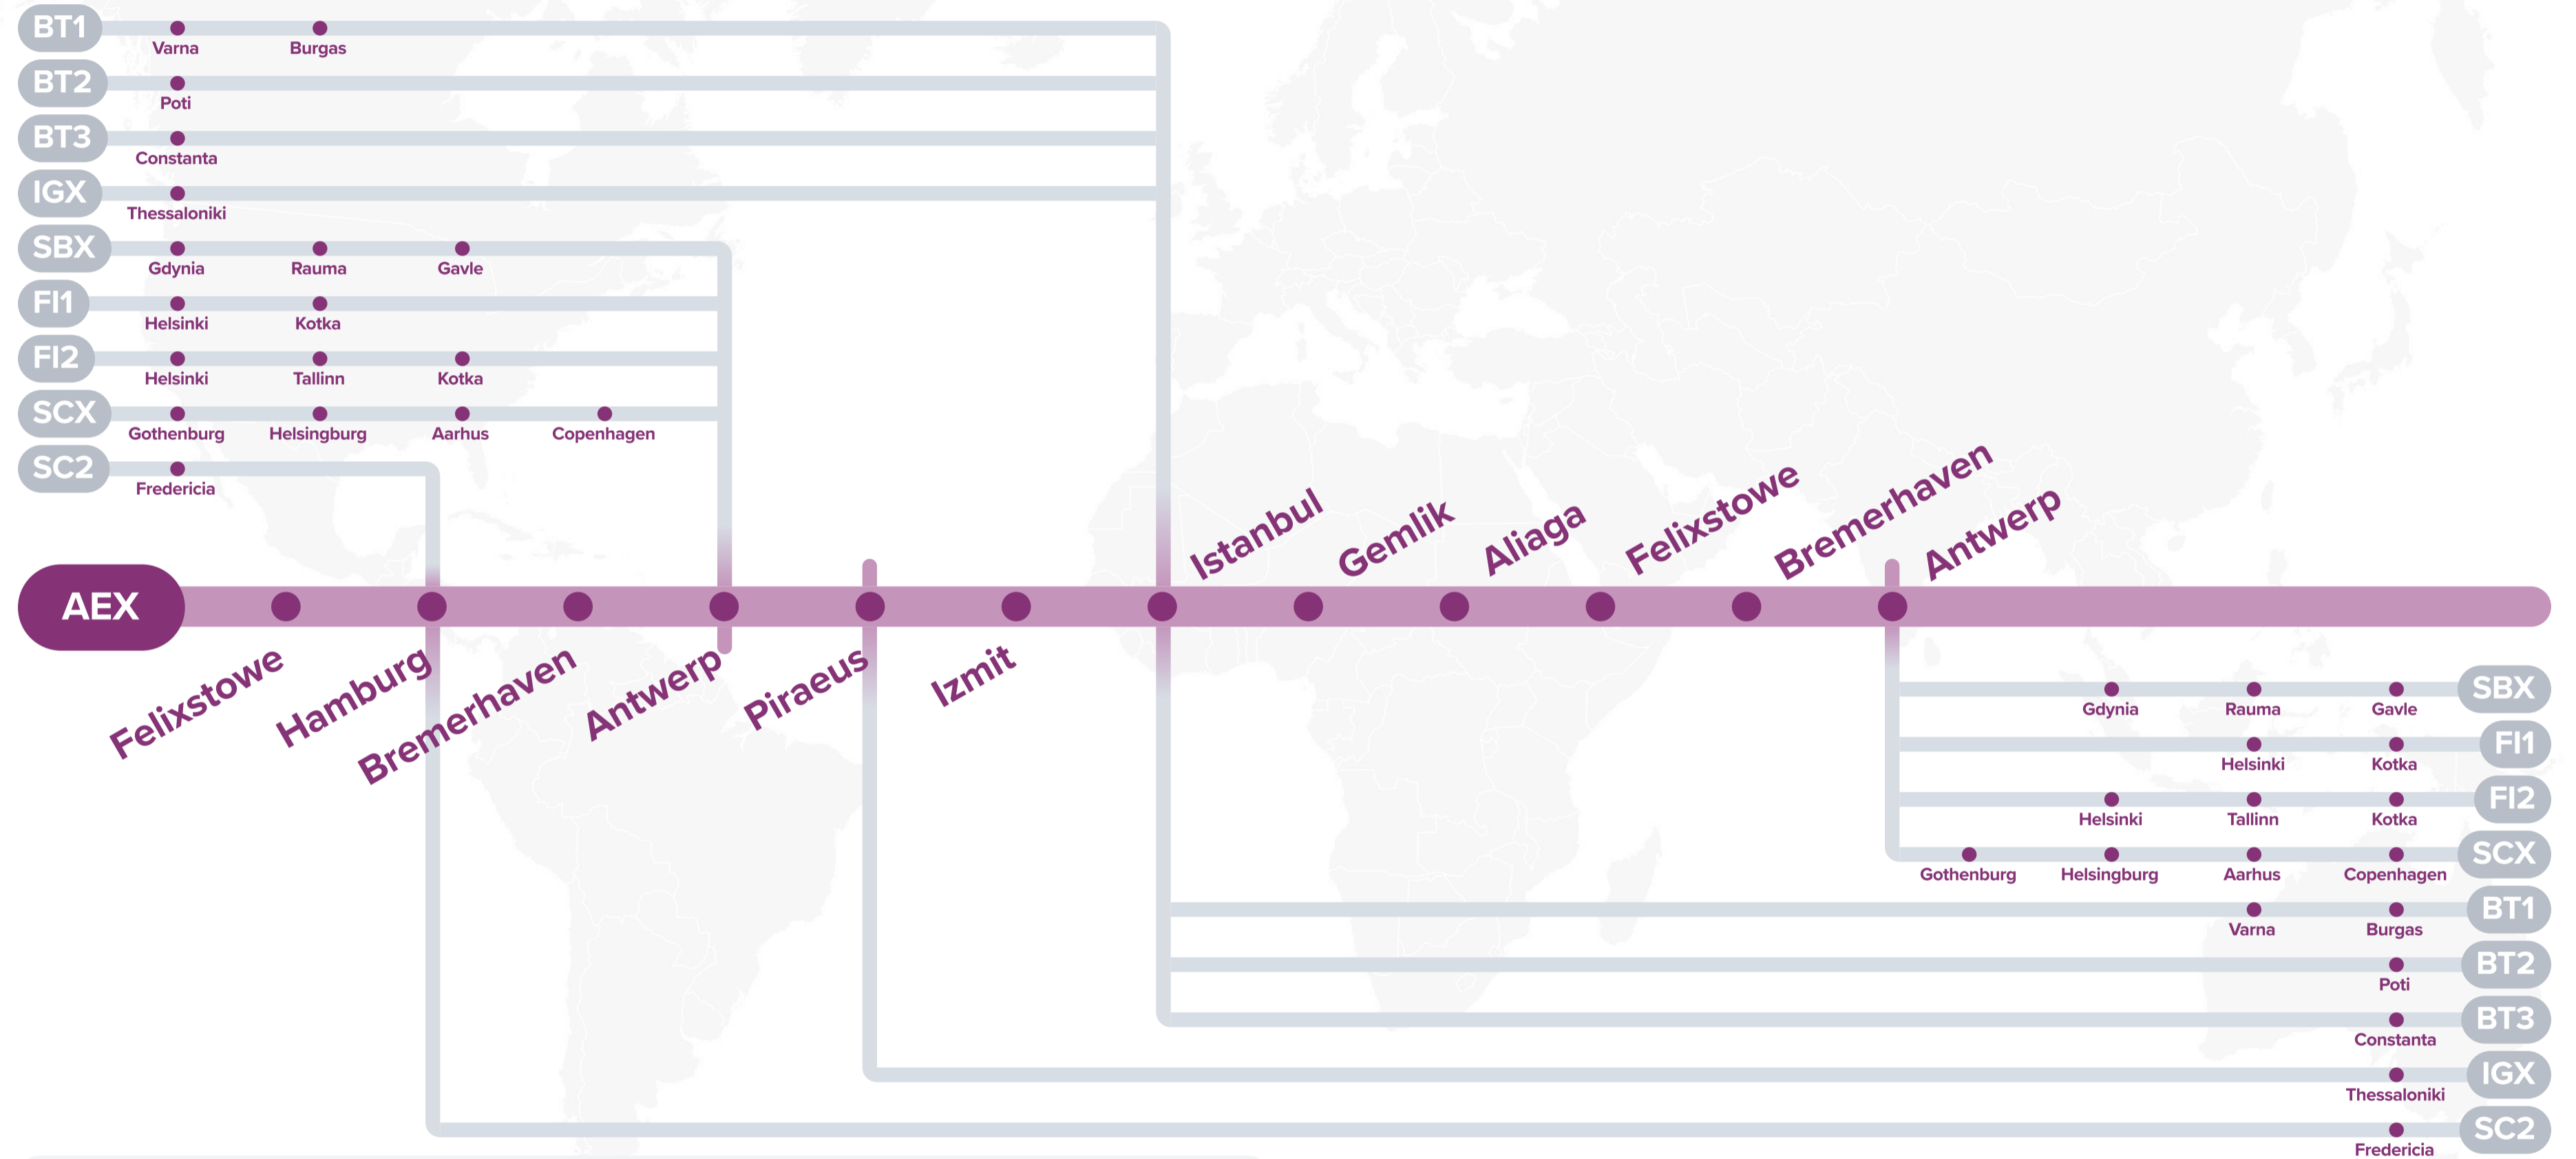

Intra North Europe / Mediterranean Service

AEX: Aegean Express

BT1: Black Sea Türkiye Service 1   **SBX:** Scandinavia Baltic Express   **IBX:** Iberia Baltic Express
BT2: Black Sea Türkiye Service 2   **FI1:** Finland Express 1   **SC2:** Scandinavia Express 2
BT3: Black Sea Türkiye Service 3   **FI2:** Finland Express 2
IGX: Intra-Greece Express   **SCX:** Scandinavia Express