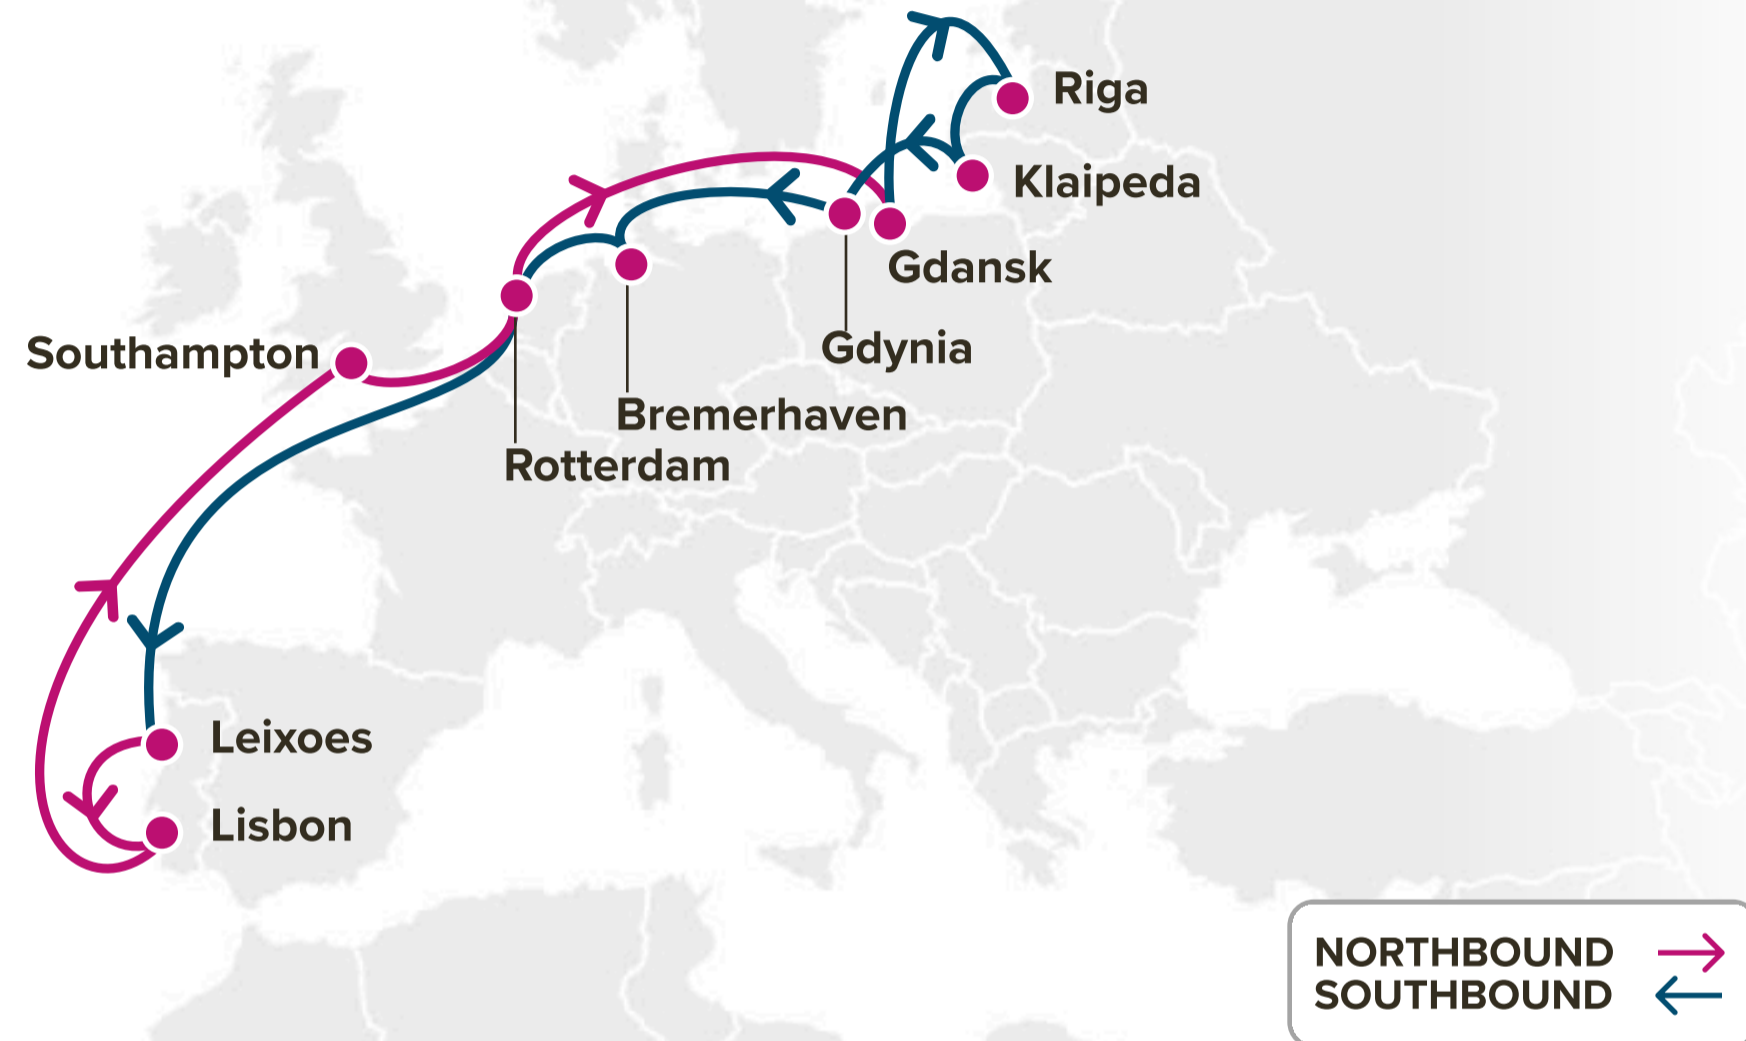

Transit Time

N/B	RTM	GDN	RIX	KLJ	GDY	S/B	RIX	KLJ	GDY	BRV	RTM	LEI	LIS
SOU	2	6	8	9	11	GDN	1	2	4	8	10	14	16
RTM	-	3	5	6	8	RIX	-	1	3	7	9	13	15
						KLJ	-	-	2	6	8	12	14
						GDY	-	-	-	3	5	9	11

N/B	SOU	RTM	GDN	RIX	KLJ	GDY	S/B	RTM	LEI	LIS
LEI	5	8	12	14	15	17	BRV	2	6	8
LIS	3	6	10	12	13	15	RTM	-	3	5

Service Features

- Direct connection from UK, Rotterdam to Baltic ports and Baltic ports to Bremerhaven and Rotterdam
- Direct connection from Bremerhaven, Rotterdam to Portugal, and Portugal to UK and Rotterdam
- Unique service offering direct connection between Portugal and Baltic ports

Port Rotation

(Terminals are subject to change)

ORIGIN	CODE	ETA	ETD	TERMINAL
LEIXOES	LEI	TUE	WED	YILPORT LEIXOES
LISBON	LIS	THU	FRI	LISCONT - OPERADORES DE CONTS SA
SOUTHAMPTON	SOU	MON	TUE	DP WORLD SOUTHAMPTON
ROTTERDAM	RTM	THU	FRI	RWG (ROTTERDAM WORLD GATEWAY)
GDANSK	GDN	MON	TUE	DEEPWATER CONTAINER TERMINAL (DCT)
RIGA	RIX	WED	WED	SIA RIGAS UNIVERSALIS TERMINALS, RIGA
KLAIPEDA	KLJ	THU	THU	KLAIPEDOS KONTEINERIU TERMINALS
GDYNIA	GDY	SAT	SUN	GDYNIA CONTAINER TERMINAL S.A.
BREMERHAVEN	BRV	WED	WED	EUROGATE CONTAINER TERMINAL BREMERHAVEN
ROTTERDAM	RTM	FRI	SAT	RWG (ROTTERDAM WORLD GATEWAY)
LEIXOES	LEI	TUE	WED	YILPORT LEIXOES