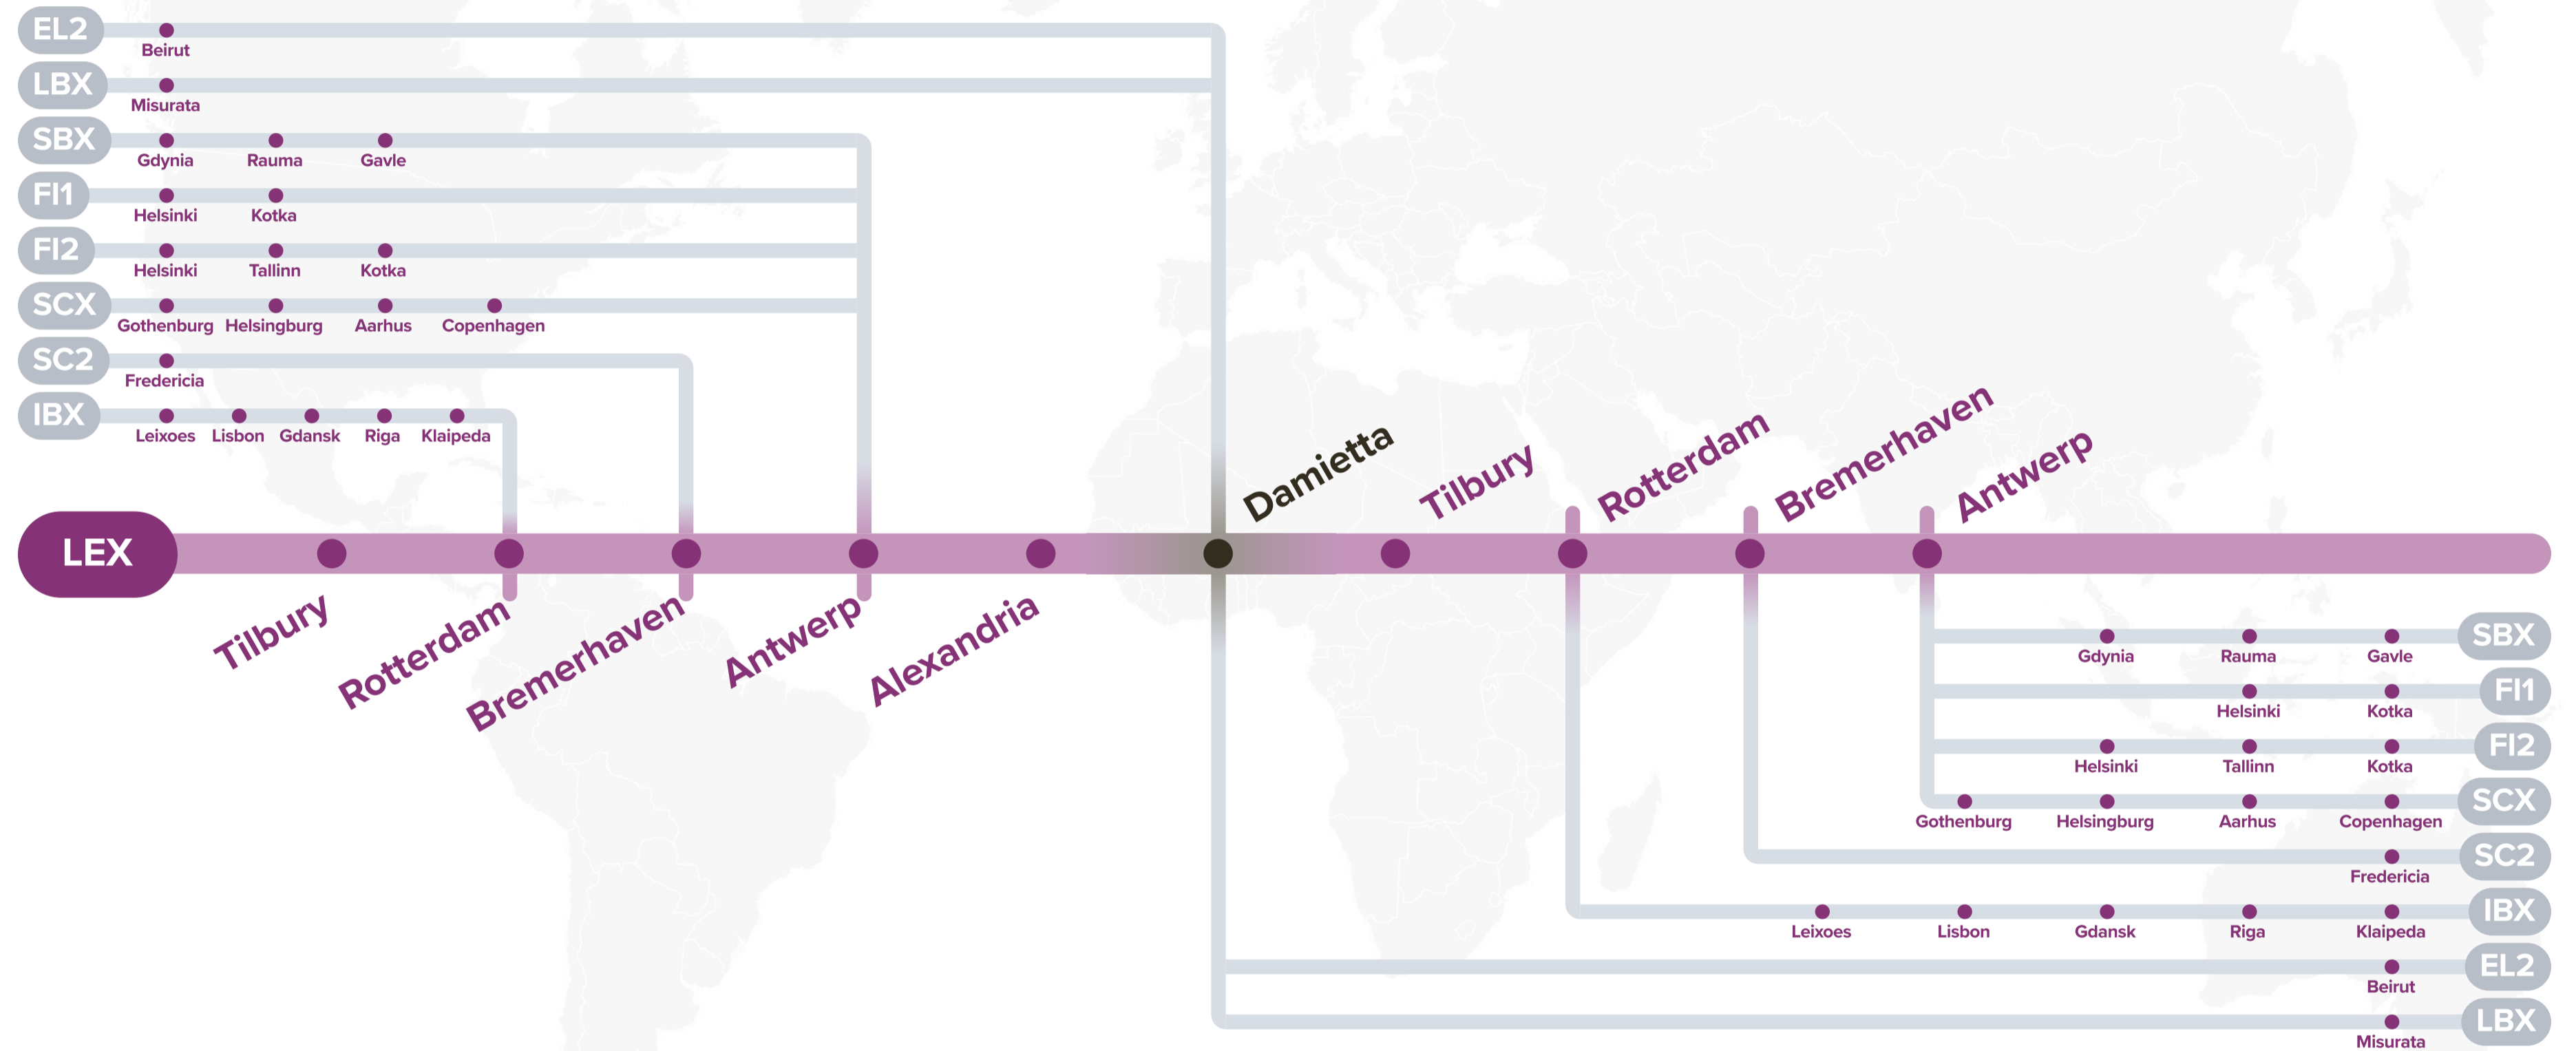

### Service Features

- ▣ Fast transit times from Northern European ports and East Mediterranean
- ▣ Competitive transit time from Egypt to Northern Europe to meet your reefer export needs

### Port Rotation

(Terminals are subject to change)

ORIGIN	CODE	ETA	ETD	TERMINAL
TILBURY	TIL	SAT	MON	LONDON CONTAINER TERMINAL
ROTTERDAM	RTM	WED	THU	ROTTERDAM WORLD GATEWAY (RWG)
BREMERHAVEN	BRV	FRI	SAT	EUROGATE CONTAINER TERMINAL BREMERHAVEN
ANTWERP	ANR	SUN	MON	PSA ANTWERP 913
ALEXANDRIA	ALY	SUN	MON	AICT OLD PORT
DAMIETTA	DAM	MON	TUE	DAMIETTA CONTAINER TERMINAL
TILBURY	TIL	SAT	MON	LONDON CONTAINER TERMINAL

# Intra North Europe / Mediterranean Service

## LEX: Levant Express

**EL2:** Egypt Lebanon Türkiye 2

**LBX:** Libya Express

**SBX:** Scandinavia Baltic Express

**F11:** Finland Express 1

**F12:** Finland Express 2

**SCX:** Scandinavia Express

**SC2:** Scandinavia Express 2