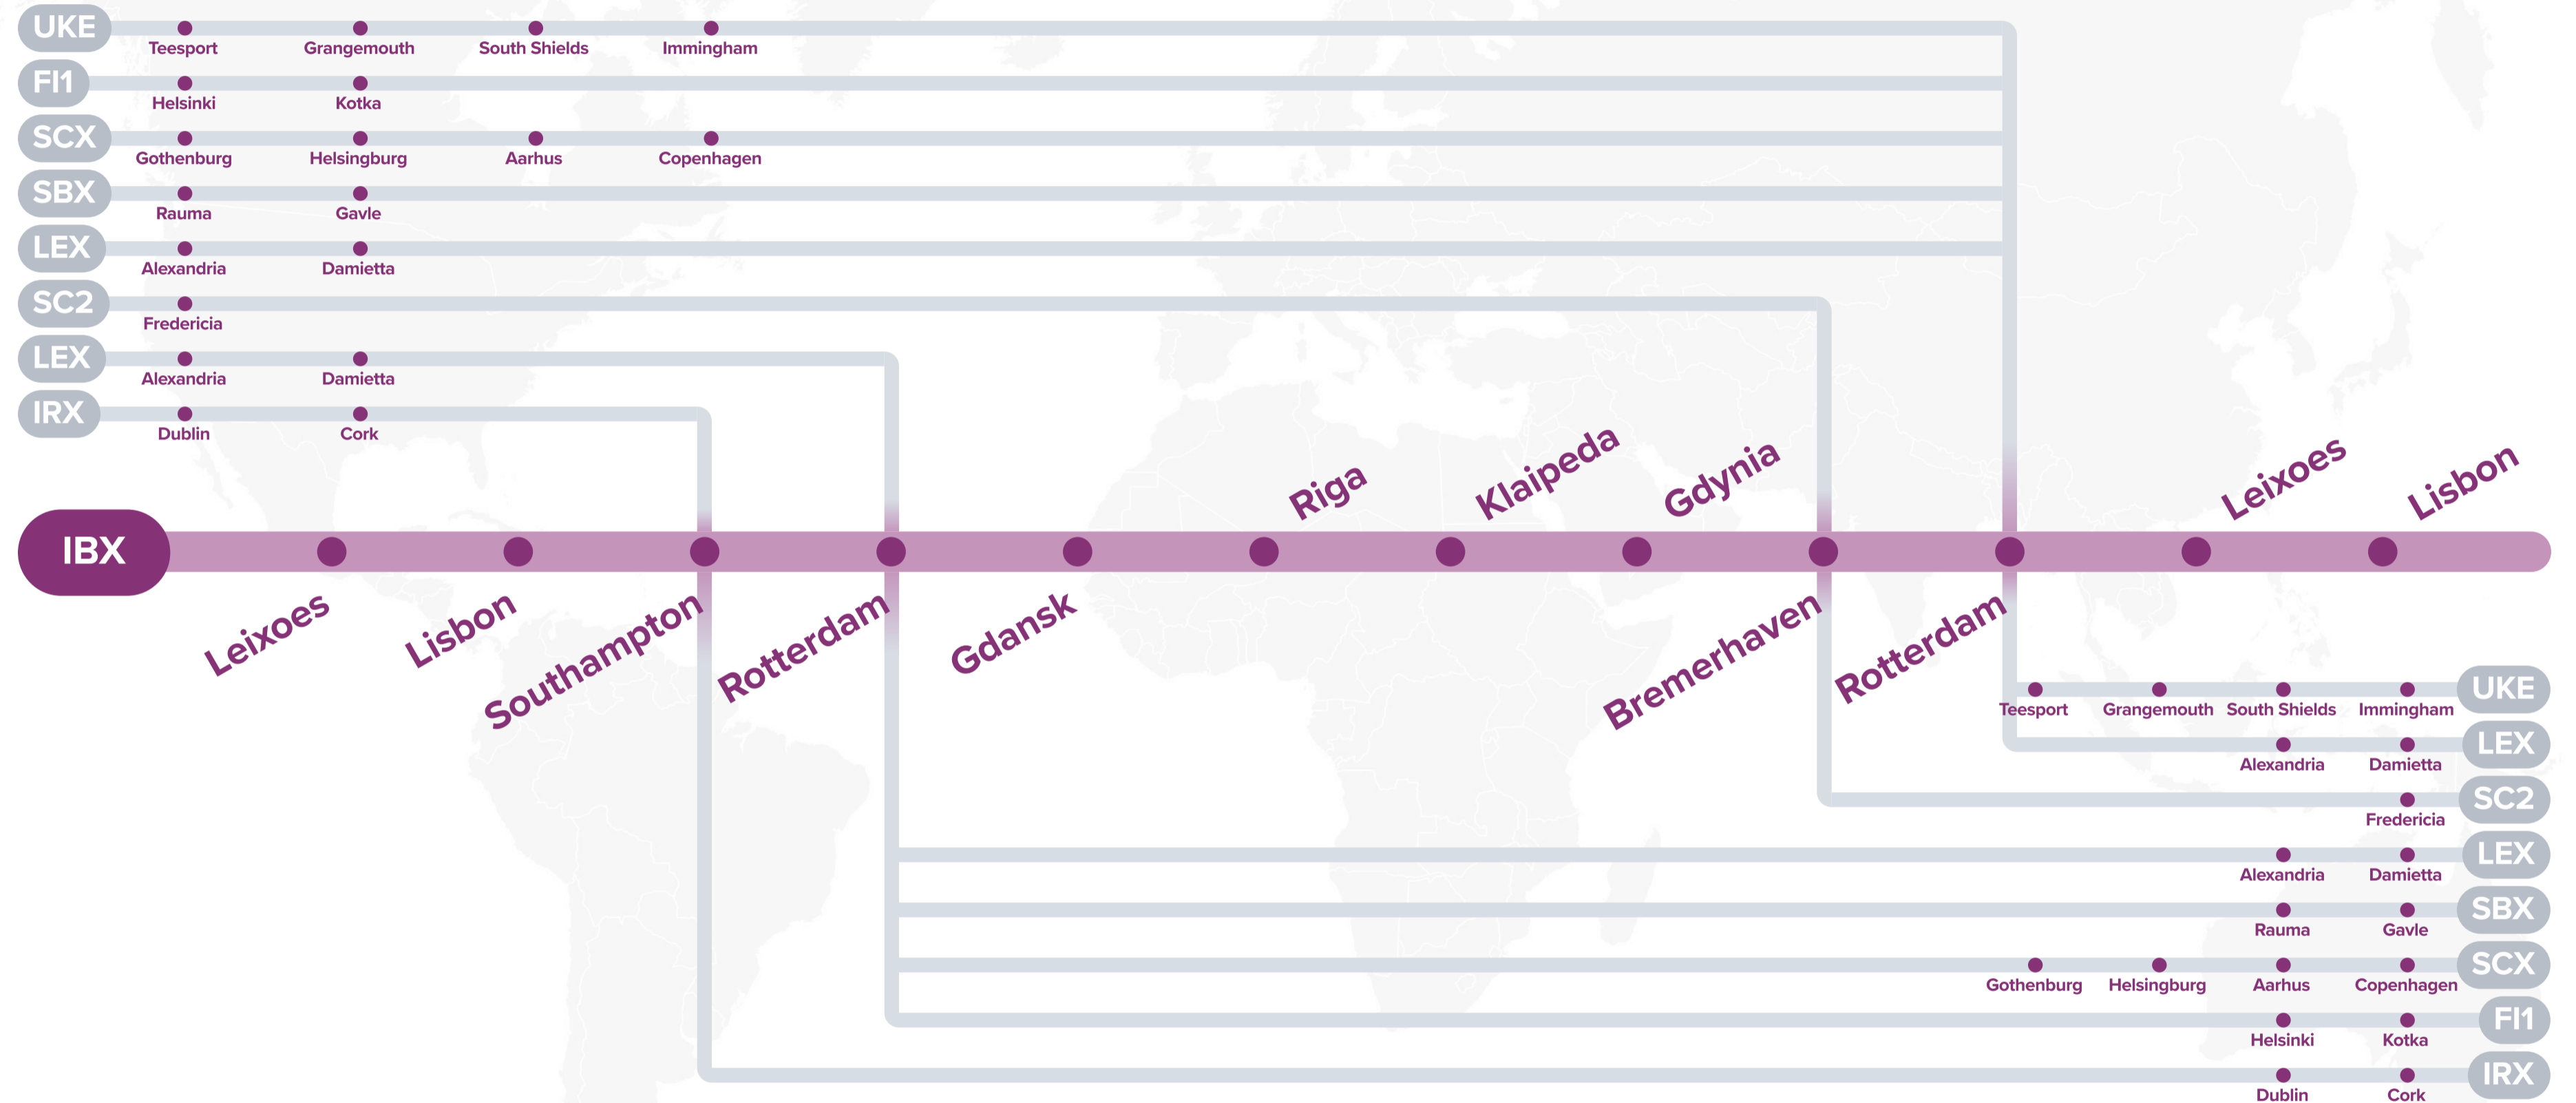

Intra Mediterranean Services

IBX: Iberia Baltic Express

UKE: UK East Coast Express

SC2: Scandinavia Express 2

F1: Finland Express 1

LEX: Levant Express

SCX: Scandinavia Express

IRX: Irish Sea Express

SBX: Scandinavia Baltic Express

Transit Time

Proforma 1				
W/B	DUB	E/B	SOU	LGP
SOU	3	DUB	2	4
LGP	2			

Proforma 2			
W/B	ORK	E/B	SOU
SOU	3	ORK	3

Proforma 3				
W/B	BEL	E/B	RTM	RTM
RTM	5	BEL	1	3
RTM	3			

Service Features

- Offers enhanced coverage in Europe
- Direct connection between Rotterdam/Southampton and Ireland

Port Rotation

(Terminals are subject to change)

ORIGIN	CODE	ETA	ETD	TERMINAL
Proforma 1				
SOUTHAMPTON	SOU	THU	FRI	DP WORLD SOUTHAMPTON, HAMPSHIRE
LONDON GATEWAY	LGP	SAT	SAT	DP WORLD LONDON GATEWAY PORT
DUBLIN	DUB	MON	TUE	DUBLIN SOUTH BANK QUAY CONTAINER TERMINAL
SOUTHAMPTON	SOU	THU	FRI	DP WORLD SOUTHAMPTON, HAMPSHIRE
Proforma 2				
SOUTHAMPTON	SOU	WED	WED	DP WORLD SOUTHAMPTON, HAMPSHIRE
CORK	ORK	SAT	SUN	CORK CONTAINER TERMINAL
SOUTHAMPTON	SOU	WED	WED	DP WORLD SOUTHAMPTON, HAMPSHIRE
Proforma 3				
ROTTERDAM	RTM	THU	THU	ECT DELTA TERMINAL
ROTTERDAM	RTM	SAT	SAT	ROTTERDAM WORLD GATEWAY (RWG)
BELFAST	BEL	TUE	WED	BELFAST CONTAINER TERMINAL (BCT)
ROTTERDAM	RTM	THU	THU	ECT DELTA TERMINAL