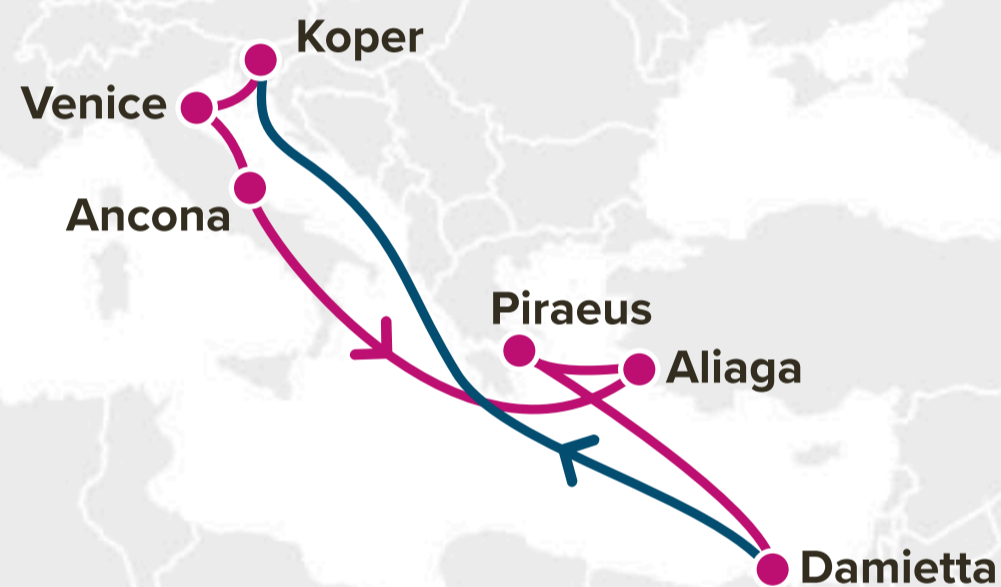

### Service Features

- ▣ Dedicated feeder shuttle to Fredericia, Denmark from multiple hub ports in Germany
- ▣ Offers enhanced coverage in Europe

### Transit Time

N/B	FRC	S/B	BRV	HAM	HAM
BRV	4	FRC	2	3	4
HAM	3				
HAM	2				

**Transit Time**

Proforma 1			
W/B	SSH	E/B	RTM
RTM	4	SSH	1

Proforma 2				
W/B	TEE	GRG	E/B	RTM
RTM	3	5	TEE	2
			GRG	1

Proforma 3			
W/B	IMM	E/B	RTM
RTM	3	IMM	1

**Service Features**

- Offers enhanced coverage in Europe
- Direct connection between Rotterdam and UK East Coast ports.

**Port Rotation**

(Terminals are subject to change)

ORIGIN	CODE	ETA	ETD	TERMINAL
Proforma 1				
ROTTERDAM	RTM	THU	FRI	ECT DELTA TERMINAL, ROTTERDAM
ROTTERDAM	RTM	FRI	SAT	RWG (ROTTERDAM WORLD GATEWAY)
SOUTH SHIELDS	SSH	TUE	WED	PORT OF TYNE
ROTTERDAM	RTM	THU	FRI	ECT DELTA TERMINAL, ROTTERDAM
Proforma 2				
ROTTERDAM	RTM	MON	TUE	ECT DELTA TERMINAL, ROTTERDAM
ROTTERDAM	RTM	TUE	WED	RWG (ROTTERDAM WORLD GATEWAY)
ROTTERDAM	RTM	WED	FRI	ROTTERDAM SHORT SEA TERMINALS
TEESPORT	TEE	FRI	SAT	PD PORTS
GRANGEMOUTH	GRG	SUN	MON	GRANGEMOUTH DOCKS
ROTTERDAM	RTM	MON	TUE	ECT DELTA TERMINAL, ROTTERDAM
Proforma 3				
ROTTERDAM	RTM	FRI	SUN	ECT DELTA TERMINAL, ROTTERDAM
ROTTERDAM	RTM	SUN	TUE	RWG (ROTTERDAM WORLD GATEWAY)
IMMINGHAM	IMM	WED	THU	ABP EXXTOR TERMINAL, IMMINGHA, LINCOLNSHIRE
ROTTERDAM	RTM	FRI	SUN	ECT DELTA TERMINAL, ROTTERDAM

**EASTBOUND** →  
**WESTBOUND** ←

**Service Features**

- ▣ High-quality Damietta-to-Koper service designed to support the reefer supply chain
- ▣ Seamless Adriatic coverage via our transshipment hubs in Damietta and Piraeus
- ▣ Reliable service with ONE-operated vessels