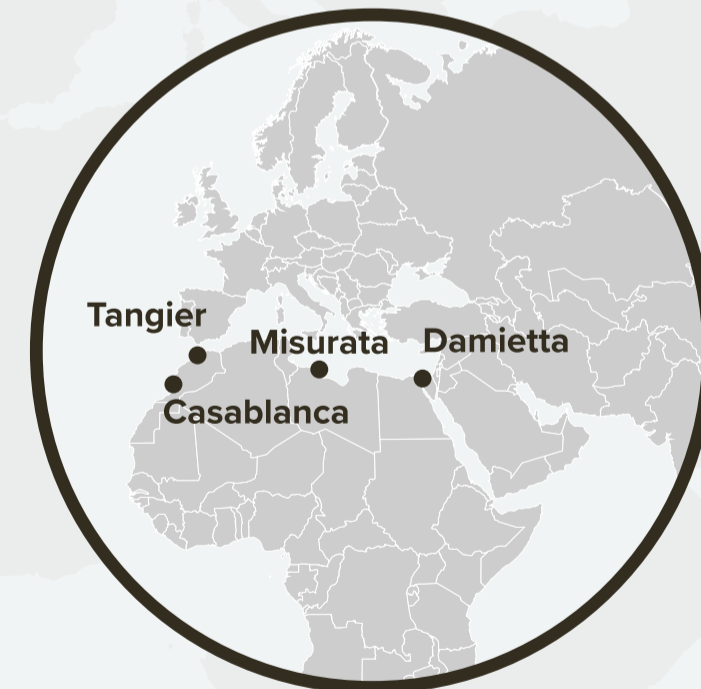

**AD1:** Adriatic Service 1      **AS2:** Alexandria Spain Service      **BT2:** Black Sea Türkiye Service 2      **EL2:** Egypt Lebanon Türkiye 2  
**AS1:** Aegean Spain Service      **BT1:** Black Sea Türkiye Service 1      **BT3:** Black Sea Türkiye Service 3

**ONE Service** ● **Intra Mediterranean Services**

**IGX**

- Piraeus
- Thessaloniki
- Istanbul
- Izmit
- Gemlik
- Aliaga
- Piraeus

**IMS**

- Tangier
- Casablanca
- Tangier

**LBX**

- Damietta
- Misurata
- Damietta

**IGX:** Intra-Greece Express

**IMS:** Intra Morocco Service

**LBX:** Libya Express

**ONE Service** ● Intra North Europe / Mediterranean Services

**AEX**

- Felixstowe
- Hamburg
- Bremerhaven
- Antwerp
- Piraeus
- Izmit
- Istanbul
- Gemlik
- Aliaga
- Felixstowe

**LEX**

- Tilbury
- Rotterdam
- Bremerhaven
- Antwerp
- Alexandria
- Damietta
- Tilbury

**AEX:** Aegean Express

**LEX:** Levant Express

**NORTHBOUND** →  
**SOUTHBOUND** ←