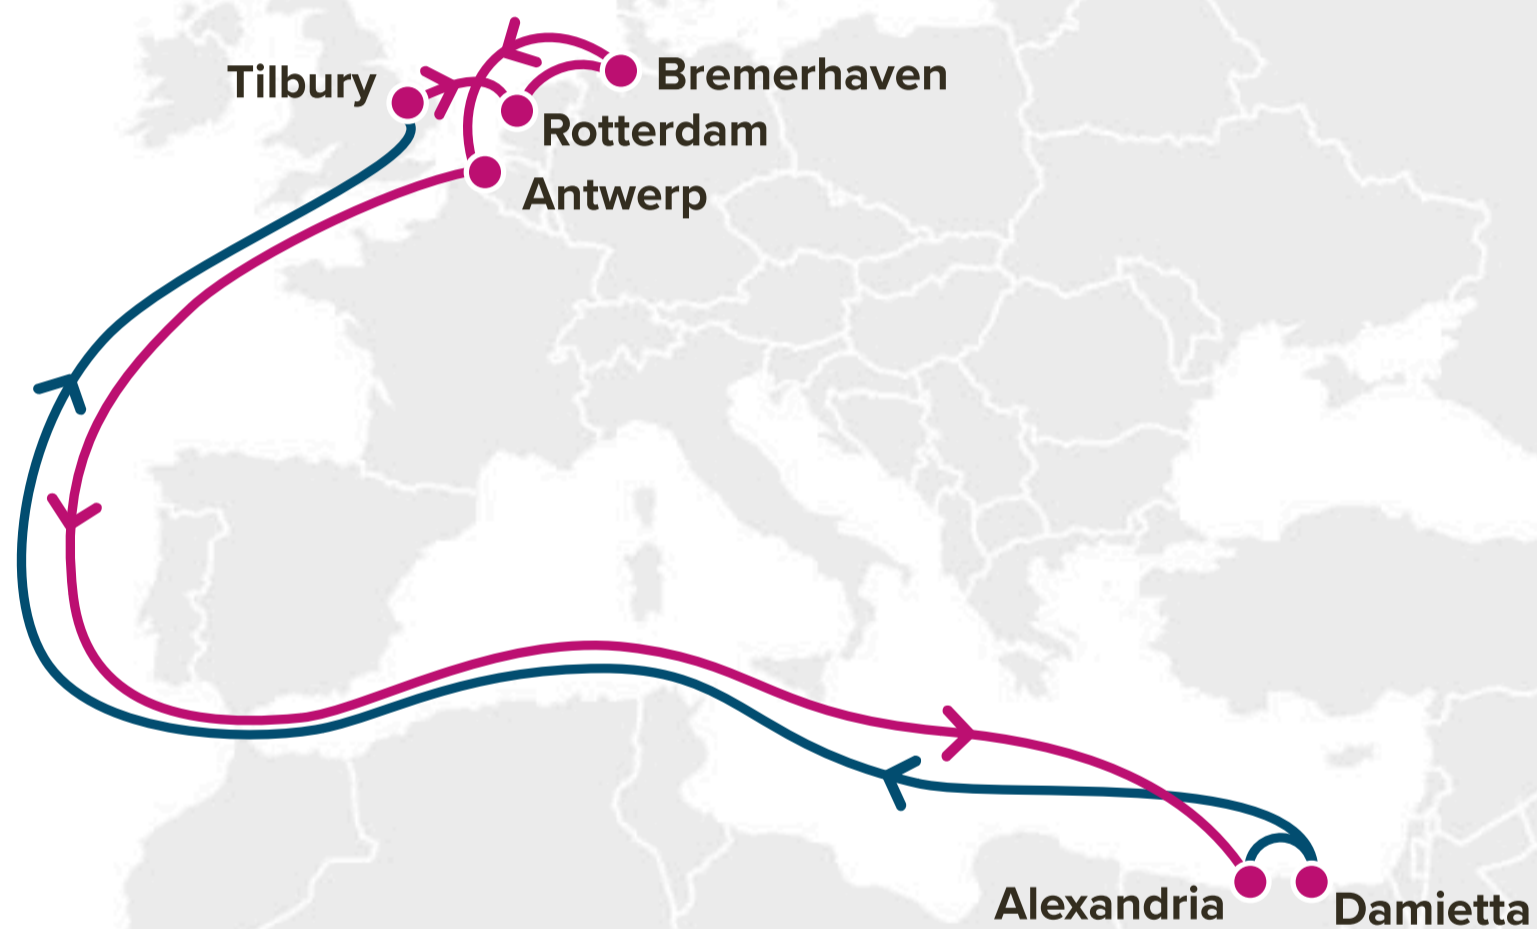

SOUTHBOUND →
NORTHBOUND ←

Service Features

- ▣ Fast transit times from Northern European ports and East Mediterranean
- ▣ Competitive transit time from Egypt to Northern Europe to meet your reefer export needs

Port Rotation

(Terminals are subject to change)

ORIGIN	CODE	ETA	ETD	TERMINAL
TILBURY	TIL	SAT	MON	LONDON CONTAINER TERMINAL
ROTTERDAM	RTM	WED	THU	ROTTERDAM WORLD GATEWAY (RWG)
BREMERHAVEN	BRV	FRI	SAT	EUROGATE CONTAINER TERMINAL BREMERHAVEN
ANTWERP	ANR	SUN	MON	PSA ANTWERP 913
ALEXANDRIA	ALY	SUN	MON	AICT OLD PORT
DAMIETTA	DAM	MON	TUE	DAMIETTA CONTAINER TERMINAL
TILBURY	TIL	SAT	MON	LONDON CONTAINER TERMINAL

Transit Time

S/B	ALY	DAM	N/B	TIL	RTM	BRV	ANR
TIL	20	21	ALY	12	16	18	20
RTM	17	18	DAM	11	15	17	19
BRV	15	16					
ANR	13	14