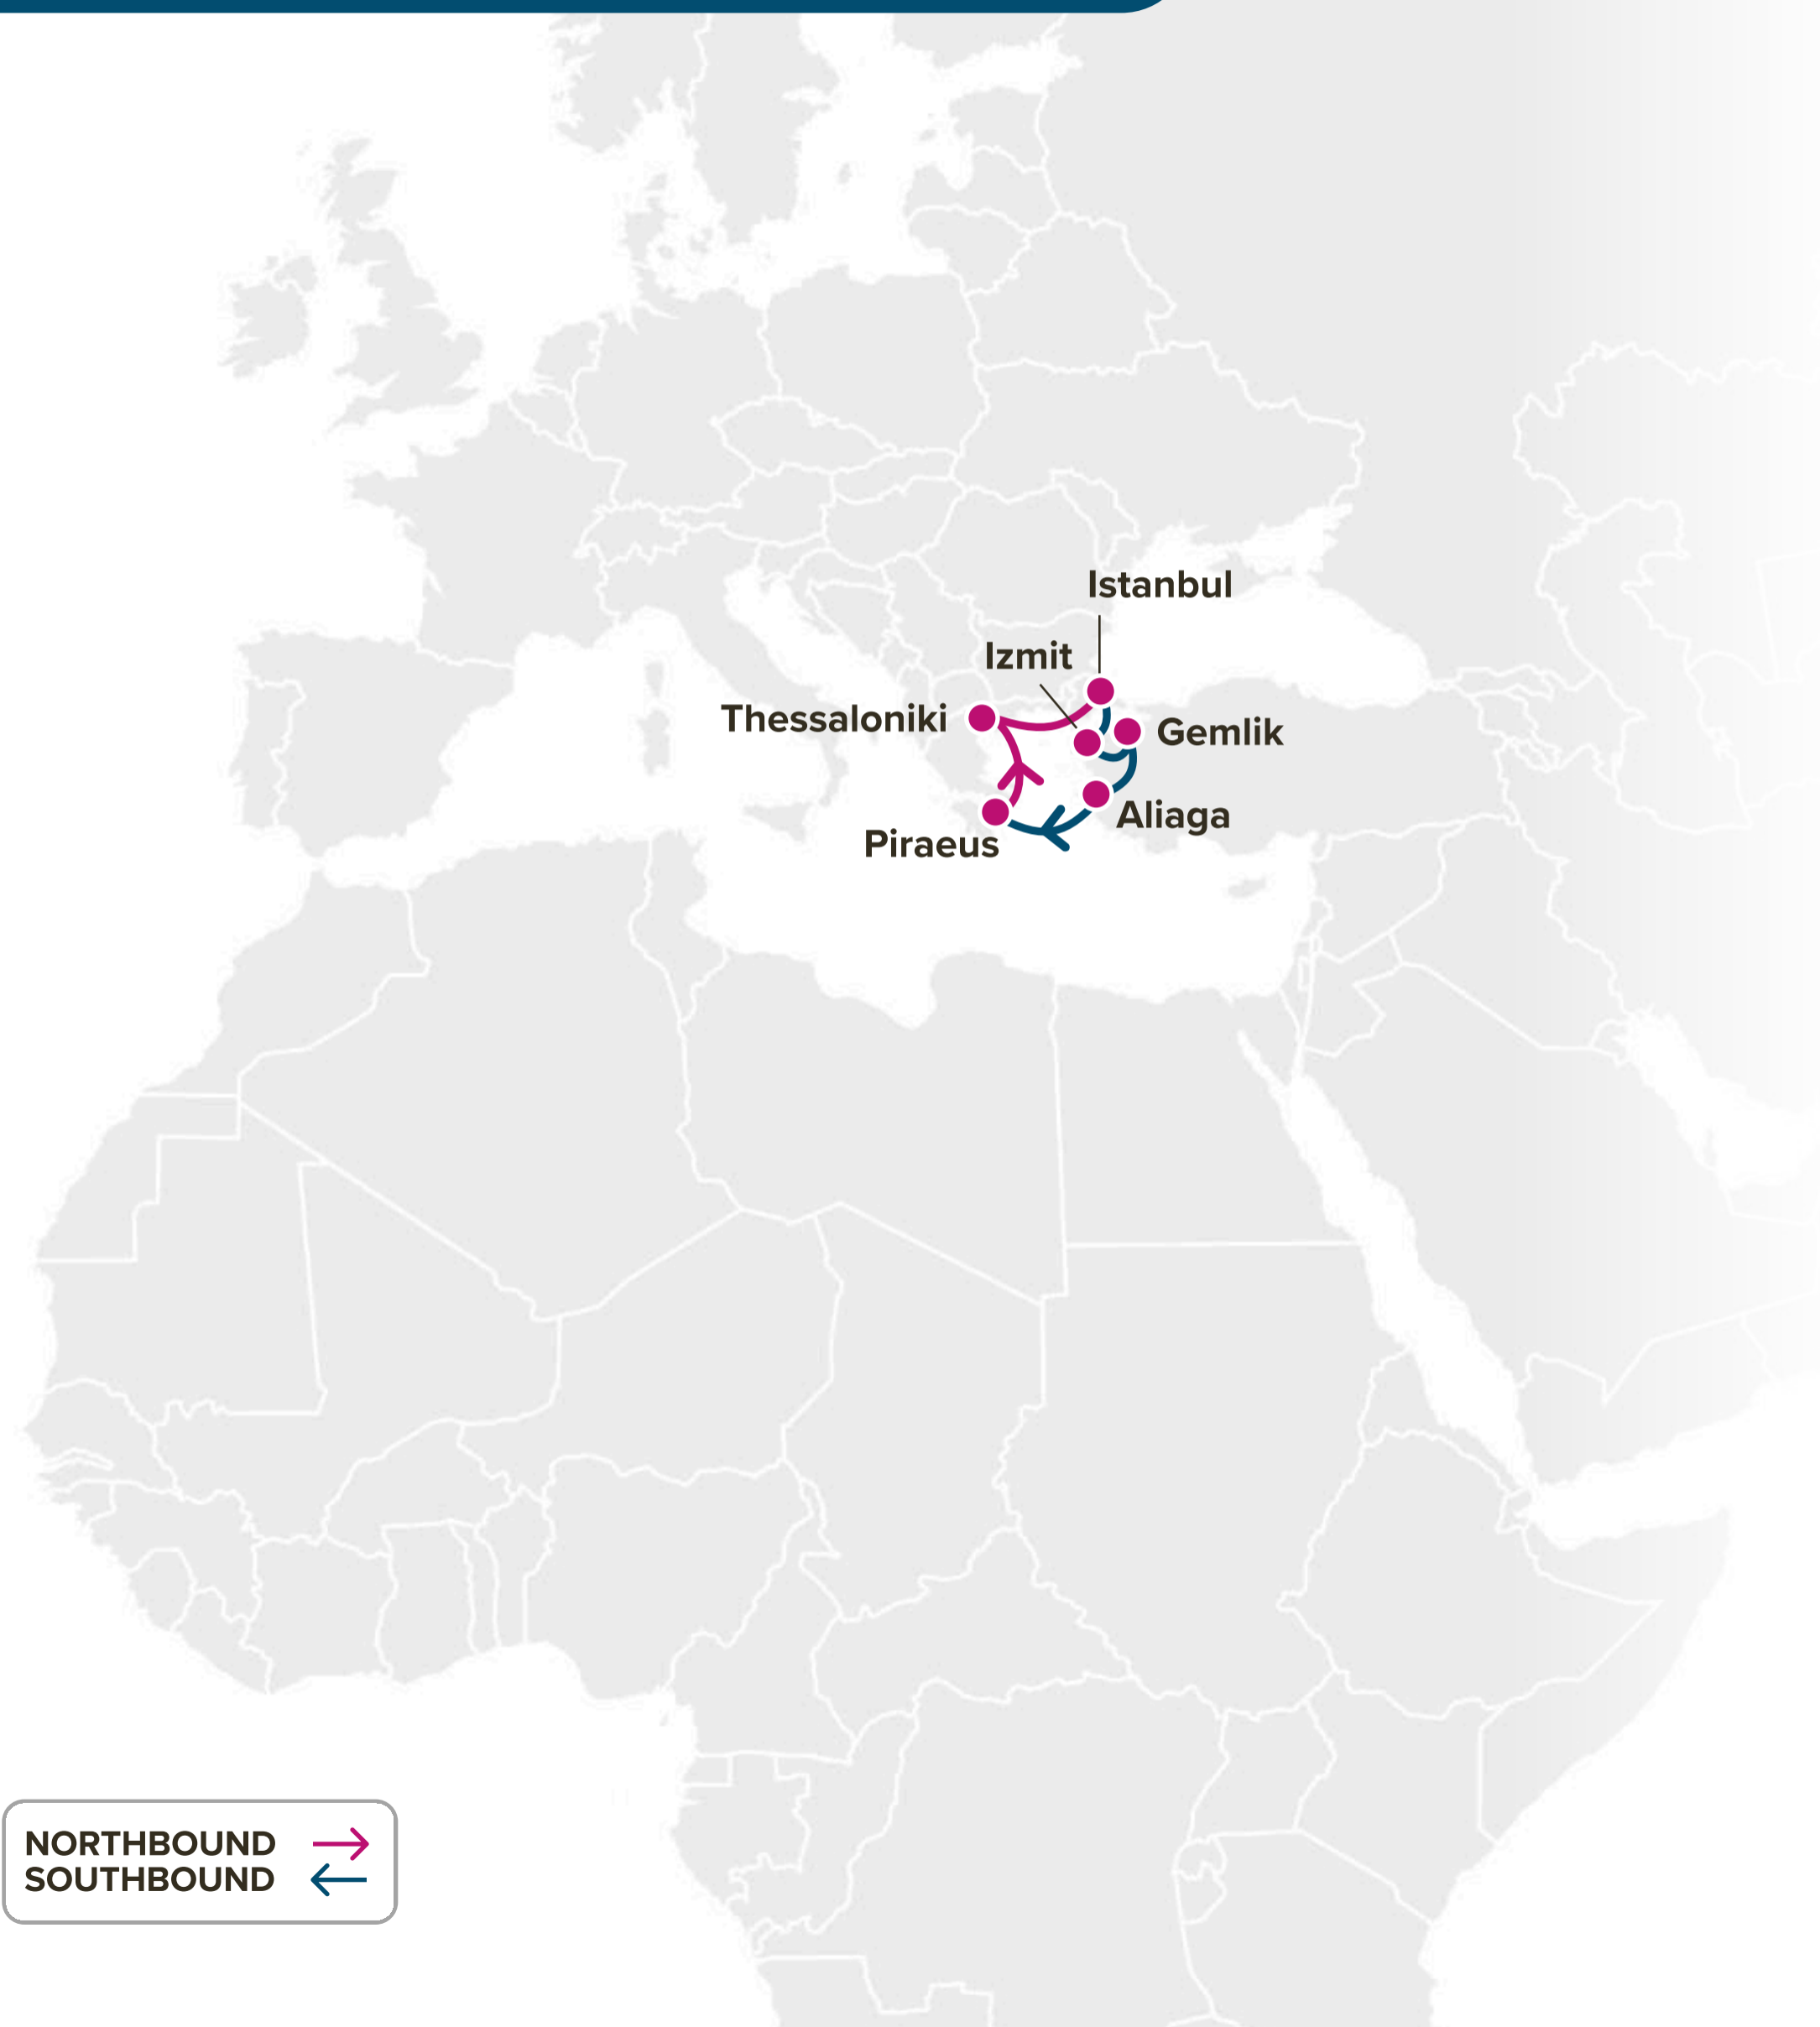

Service Features

- Dedicated shuttle between Piraeus and Thessaloniki
- Offers enhanced coverage in Europe

Port Rotation

(Terminals are subject to change)

ORIGIN	CODE	ETA	ETD	TERMINAL
PIRAEUS	PIR	MON	WED	PIRAEUS CONTAINER TERMINAL S.A
THESSALONIKI	SKG	FRI	SAT	THESSALONIKI CONTAINER TERMINAL
ISTANBUL	IST	SUN	MON	MARPORT TERMINAL, ISTANBUL
ISTANBUL	IST	MON	MON	KUMPORT TERMINAL, ISTANBUL
IZMIT	IZT	TUE	TUE	EVYAP DENIZ ISLETMECILIGI LOJISTIK
GEMLIK	GEM	WED	WED	BORUSAN TERMINAL, GEMLIK
ALIAGA	ALI	THU	FRI	NEMPORT TERMINAL, ALIAGA
PIRAEUS	PIR	MON	WED	PIRAEUS CONTAINER TERMINAL S.A

Transit Time

N/B	SKG	IST	IST	IZT	GEM	ALI	S/B	PIR	SKG
PIR	2	4	5	6	7	8	SKG	9	
SKG		1	2	3	4	5	IST	7	11
							IST	7	11
							IZT	6	10
							GEM	5	9
							ALI	3	7

NORTHBOUND →
SOUTHBOUND ←