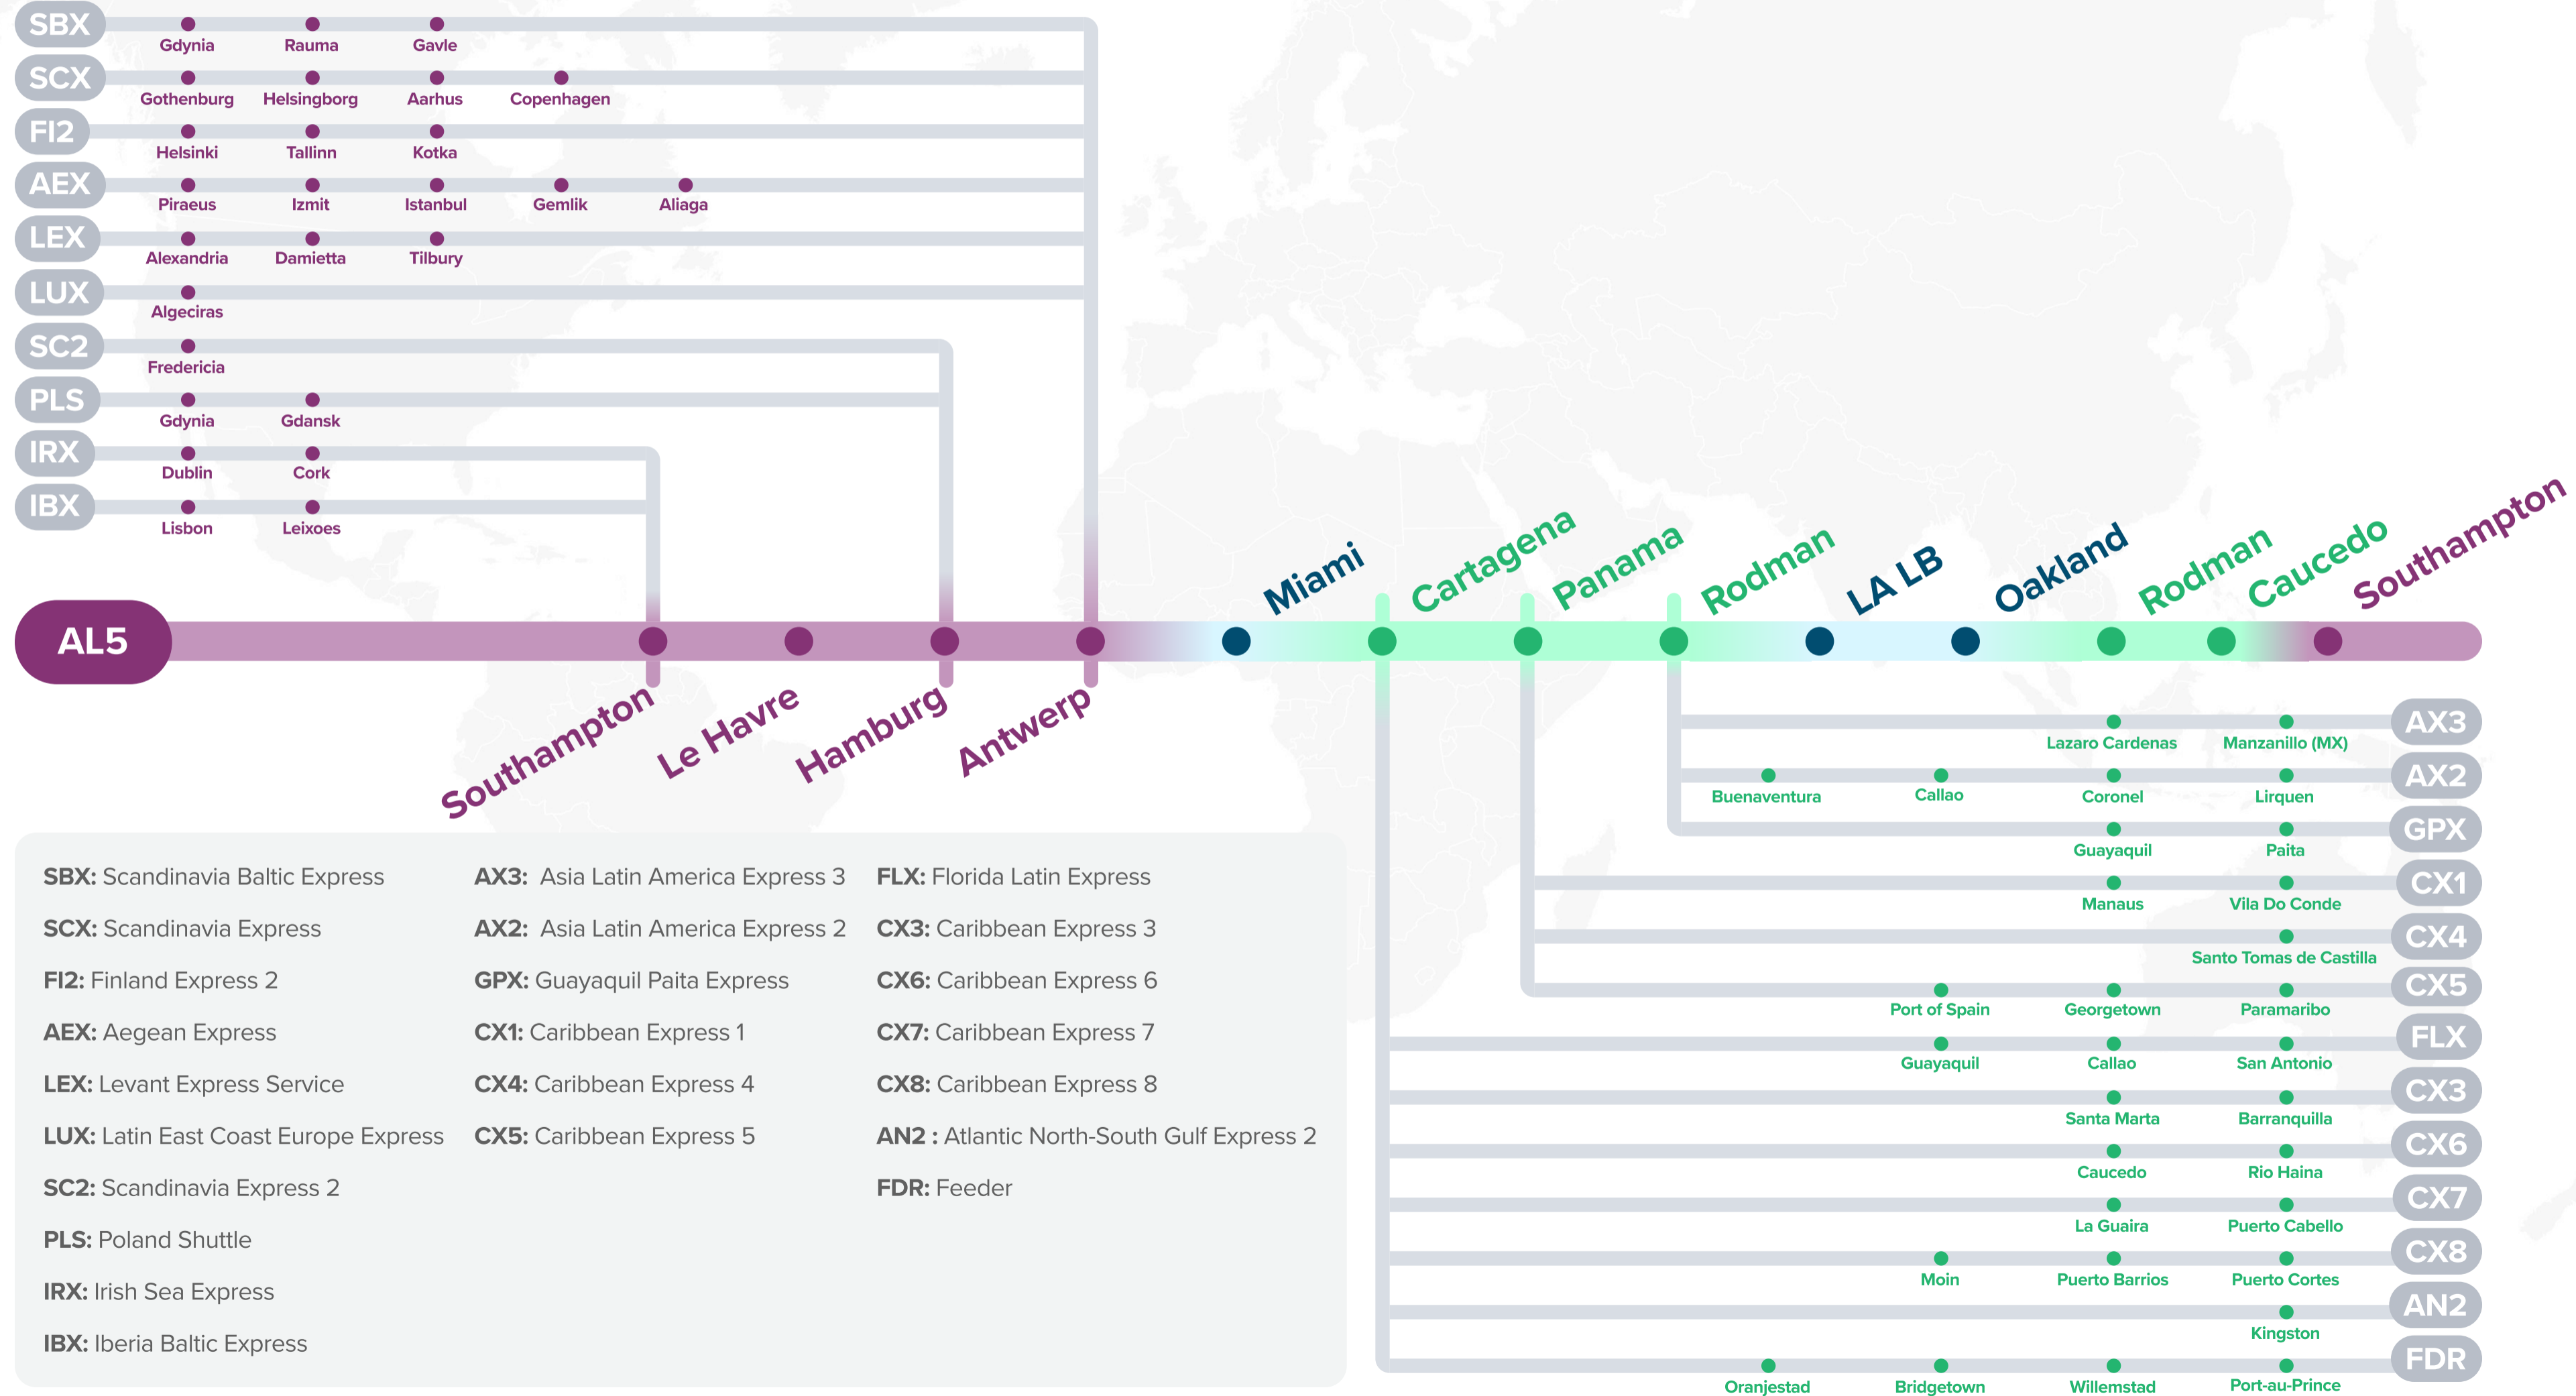

LUX

- Rotterdam
- Hamburg
- Antwerp
- Lisbon
- Algeciras
- Santos
- Buenos Aires
- Montevideo
- Itajai
- Paranagua
- Santos
- Rio De Janeiro
- Algeciras
- Rotterdam

Latin America – Europe Service

LUX: Latin East Coast Europe Express

Latin America – Europe Service

AL5: Transatlantic 5

- SBX**: Gdynia, Rauma, Gavle
- SCX**: Gothenburg, Helsingborg, Aarhus, Copenhagen
- FI2**: Helsinki, Tallinn, Kotka
- AEX**: Piraeus, Izmit, Istanbul, Gemlik, Aliaga
- LEX**: Alexandria, Damietta, Tilbury
- LUX**: Algeciras
- SC2**: Fredericia
- PLS**: Gdynia, Gdansk
- IRX**: Dublin, Cork
- IBX**: Lisbon, Leixoes

- SBX**: Scandinavia Baltic Express
- SCX**: Scandinavia Express
- FI2**: Finland Express 2
- AEX**: Aegean Express
- LEX**: Levant Express Service
- LUX**: Latin East Coast Europe Express
- SC2**: Scandinavia Express 2
- PLS**: Poland Shuttle
- IRX**: Irish Sea Express
- IBX**: Iberia Baltic Express
- AX3**: Asia Latin America Express 3
- AX2**: Asia Latin America Express 2
- GPX**: Guayaquil Paita Express
- CX1**: Caribbean Express 1
- CX4**: Caribbean Express 4
- CX5**: Caribbean Express 5
- FLX**: Florida Latin Express
- CX3**: Caribbean Express 3
- CX6**: Caribbean Express 6
- CX7**: Caribbean Express 7
- CX8**: Caribbean Express 8
- AN2**: Atlantic North-South Gulf Express 2
- FDR**: Feeder

9 choices of services that provide extensive coverage of key ports to meet your direct connection needs in the Caribbean.

Carribbean Express

AX3: Asia Latin America Express 3
AX4: Asia Latin America Express 4
AX2: Asia Latin America Express 2
KCI: Korea China Indonesia Service
AG1: Asia Gulf Express 1
MS2: Mediterranean Pacific South 2
KCS: Korea China Shuttle
EC2: US East Coast 2
FDR: Feeder