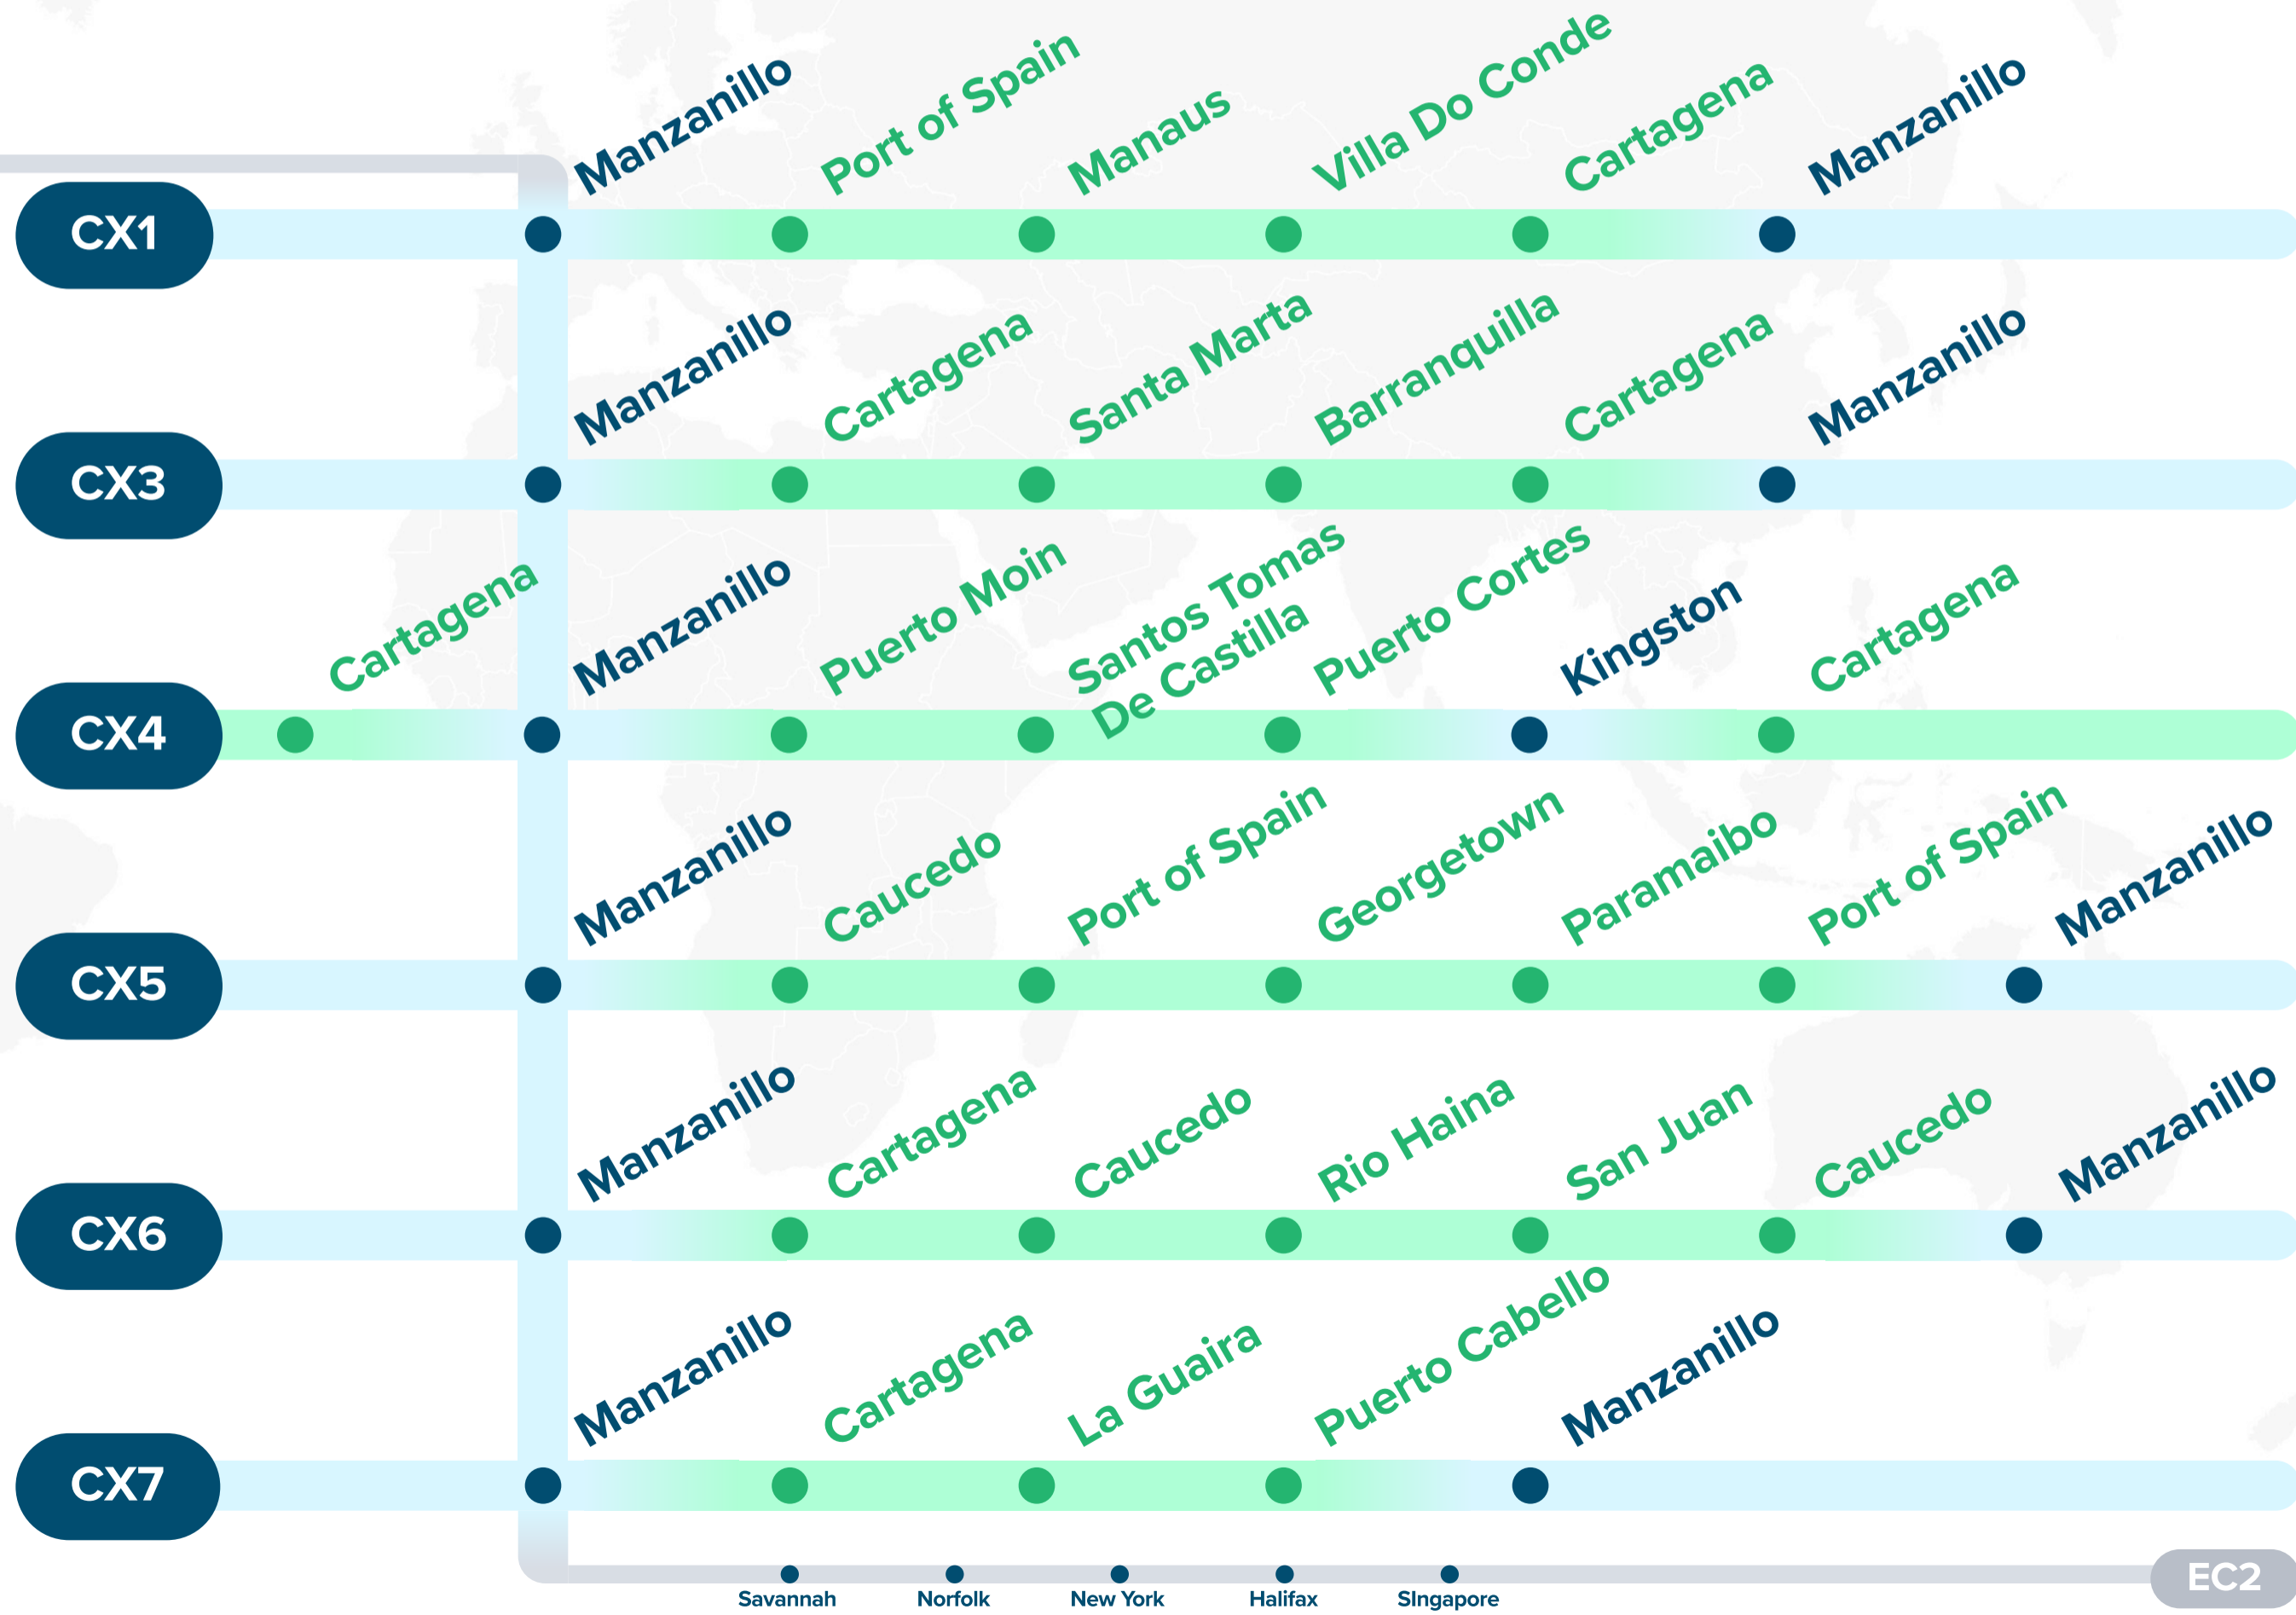

MAR	FLX	ANG	AN2	MX2	MX3
• Los Angeles	• Port Everglades	• Veracruz	• Veracruz	• Lazaro Cardenas	• Balboa
• Manzanillo (Mexico)	• Philadelphia	• Altamira	• Altamira	• Puerto Quetzal	• Buenaventura
• Lazaro Cardenas	• New York	• Houston	• Houston	• Acajutla	• Corinto
• Puerto Quetzal	• Cartagena	• New Orleans	• Miami	• Lazaro Gardenas	• Puerto Caldera
• Corinto	• Guayaquil	• Cartagena	• Kingston		• Balboa
• Puerto Caldera	• Callao	• Suape	• Cartagena		
• Puerto Quetzal	• San Antonio	• Santos	• Santos		
• Manzanillo (Mexico)	• Callao	• Buenos Aires	• Buenos Aires		
• Los Angeles	• Guayaquil	• Montevideo	• Montevideo		
	• Cartagena	• Rio Grande	• Itapoa		
	• Port Everglades	• Itajai	• Paranagua		
		• Paranagua	• Santos		
		• Santos	• Rio de Janeiro		
		• Cartagena	• Cartagena		
		• Veracruz	• Kingston		
			• Veracruz		

6 choices of services that provide extensive coverage of key ports to meet your direct connection needs across Latin America and North America.

ONE Service Latin America Services - Intra Regional

GPX

- Rodman
- Guayaquil
- Paita
- Callao
- Paita
- Guayaquil
- Rodman

RPX

- Rio de Janeiro
- Zarate
- Buenos Aires
- La Plata
- Rio de Janeiro

GPX: Guayaquil Paita Express

RPX: River Plate Express

2 choices of services that provide extensive coverage of key ports to meet your direct connection needs within Latin America

9 choices of services that provide extensive coverage of key ports to meet your direct connection needs in the Caribbean.

Carribbean Express

AX3: Asia Latin America Express 3
AX4: Asia Latin America Express 4
AX2: Asia Latin America Express 2
KCI: Korea China Indonesia Service
AG1: Asia Gulf Express 1
MS2: Mediterranean Pacific South 2
KCS: Korea China Shuttle
EC2: US East Coast 2
FDR: Feeder