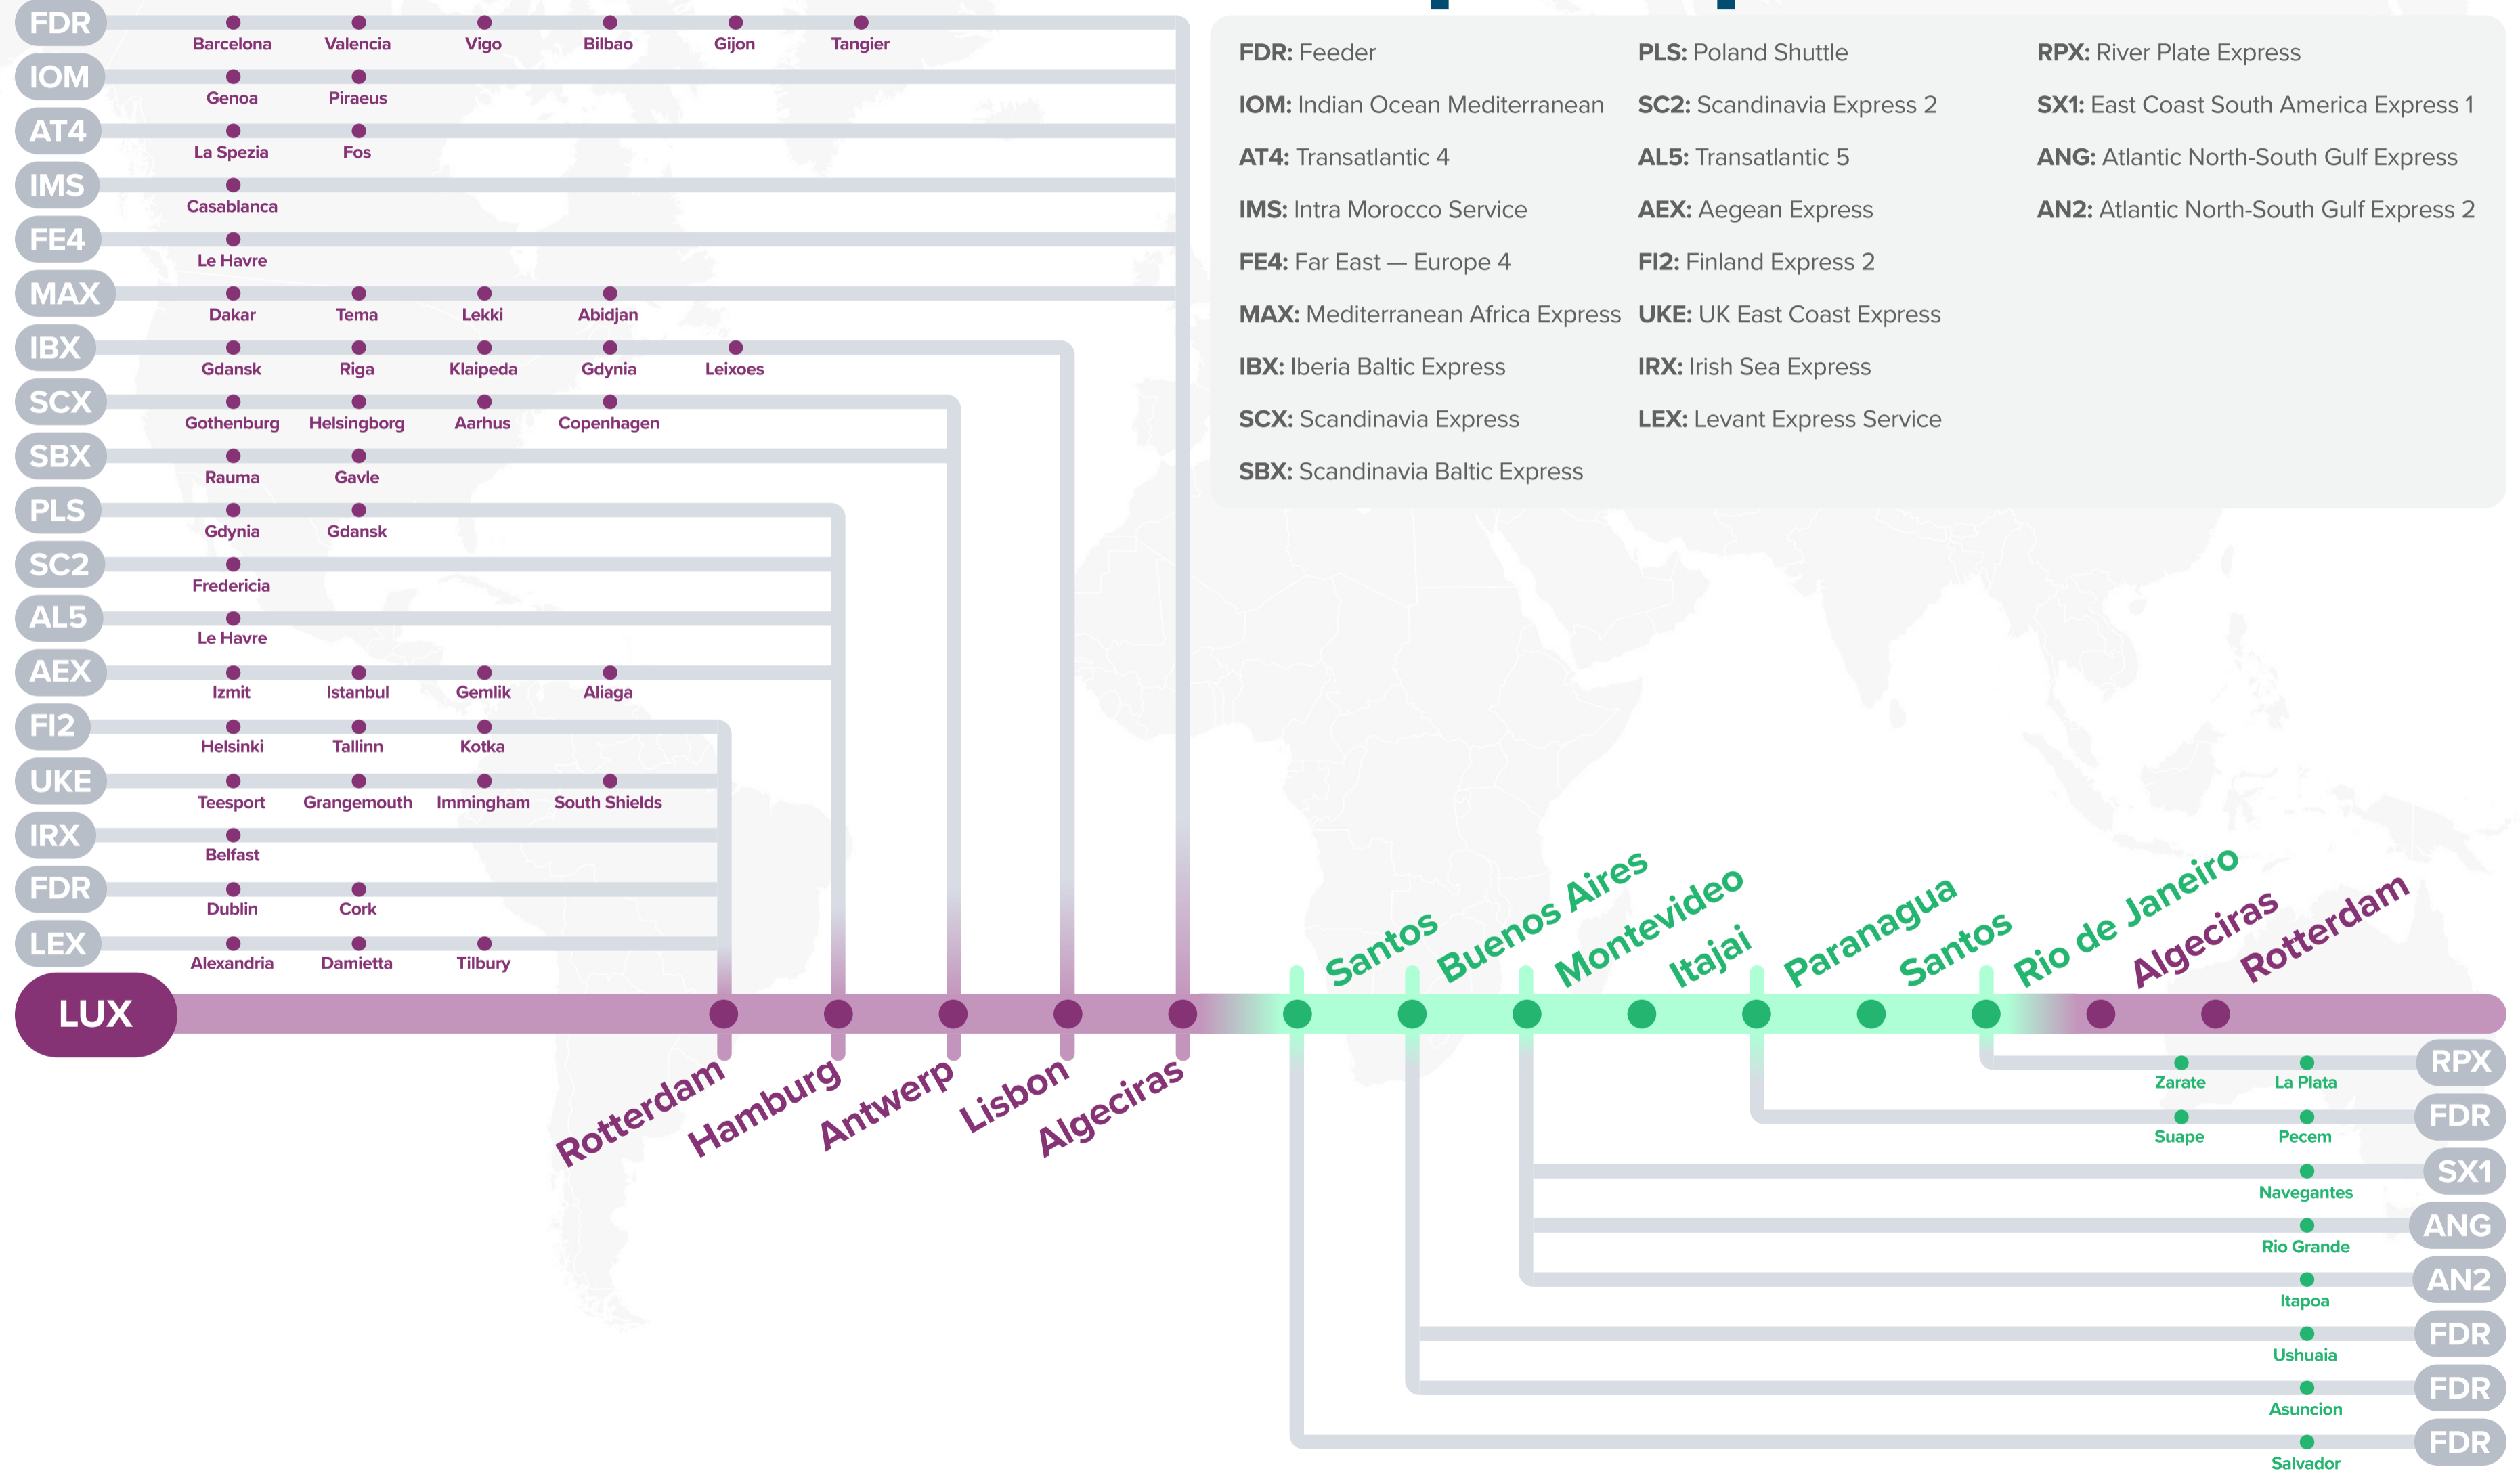

Your
Number
ONE
Shipping
Partner

2026 LATIN AMERICA SERVICE

Effective from April 2026

As of March 23, 2026

TABLE OF CONTENTS

- Latin America – Europe Service
- Asia – Latin America Services
- Latin America – North America Services
- Latin America Services - Intra Regional
- Caribbean Express

LUX

- Rotterdam
- Hamburg
- Antwerp
- Lisbon
- Algeciras
- Santos
- Buenos Aires
- Montevideo
- Itajai
- Paranagua
- Santos
- Rio De Janeiro
- Algeciras
- Rotterdam

Latin America – Europe Service

LUX: Latin East Coast Europe Express

Latin America – Europe Service

AL5: Transatlantic 5

- SBX**: Gdynia, Rauma, Gavle
- SCX**: Gothenburg, Helsingborg, Aarhus, Copenhagen
- FI2**: Helsinki, Tallinn, Kotka
- AEX**: Piraeus, Izmit, Istanbul, Gemlik, Aliaga
- LEX**: Alexandria, Damietta, Tilbury
- LUX**: Algeciras
- SC2**: Fredericia
- PLS**: Gdynia, Gdansk
- IRX**: Dublin, Cork
- IBX**: Lisbon, Leixoes

9 choices of services that provide extensive coverage of key ports to meet your direct connection needs in the Caribbean.

Carribbean Express

AX3: Asia Latin America Express 3
AX4: Asia Latin America Express 4
AX2: Asia Latin America Express 2
KCI: Korea China Indonesia Service
AG1: Asia Gulf Express 1
MS2: Mediterranean Pacific South 2
KCS: Korea China Shuttle
EC2: US East Coast 2
FDR: Feeder